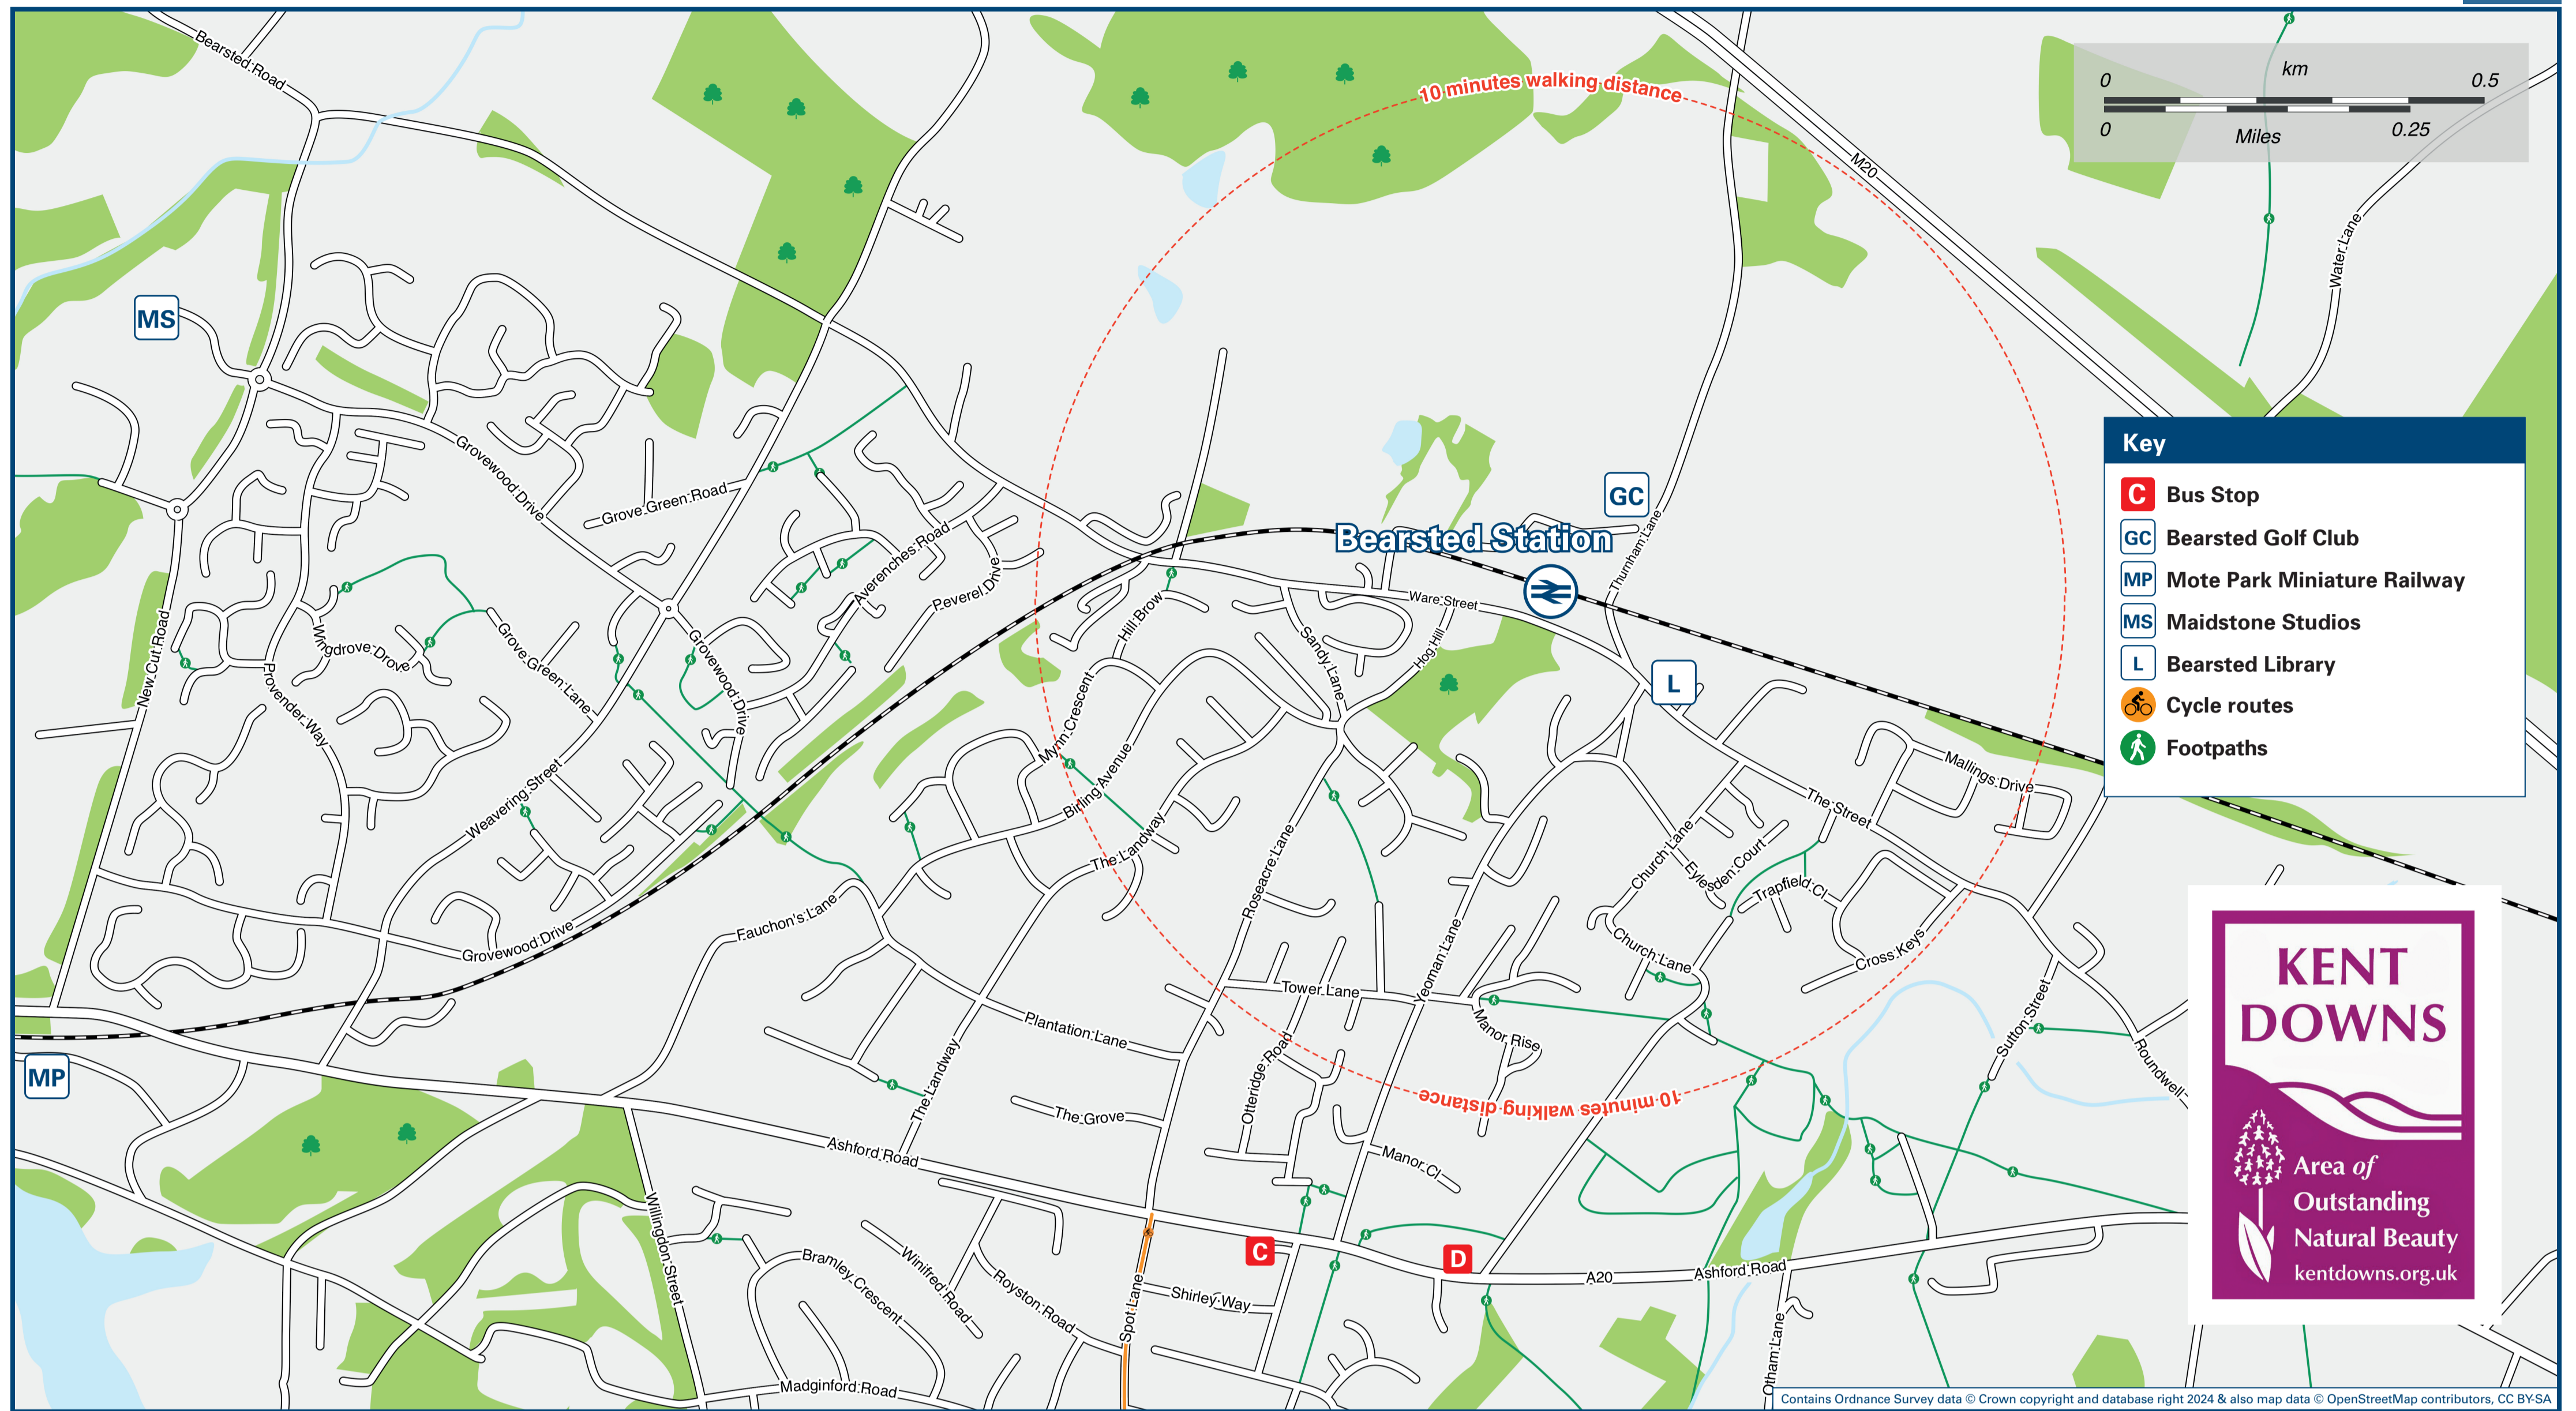

Bearsted Station

Onward Travel Information

Local area map