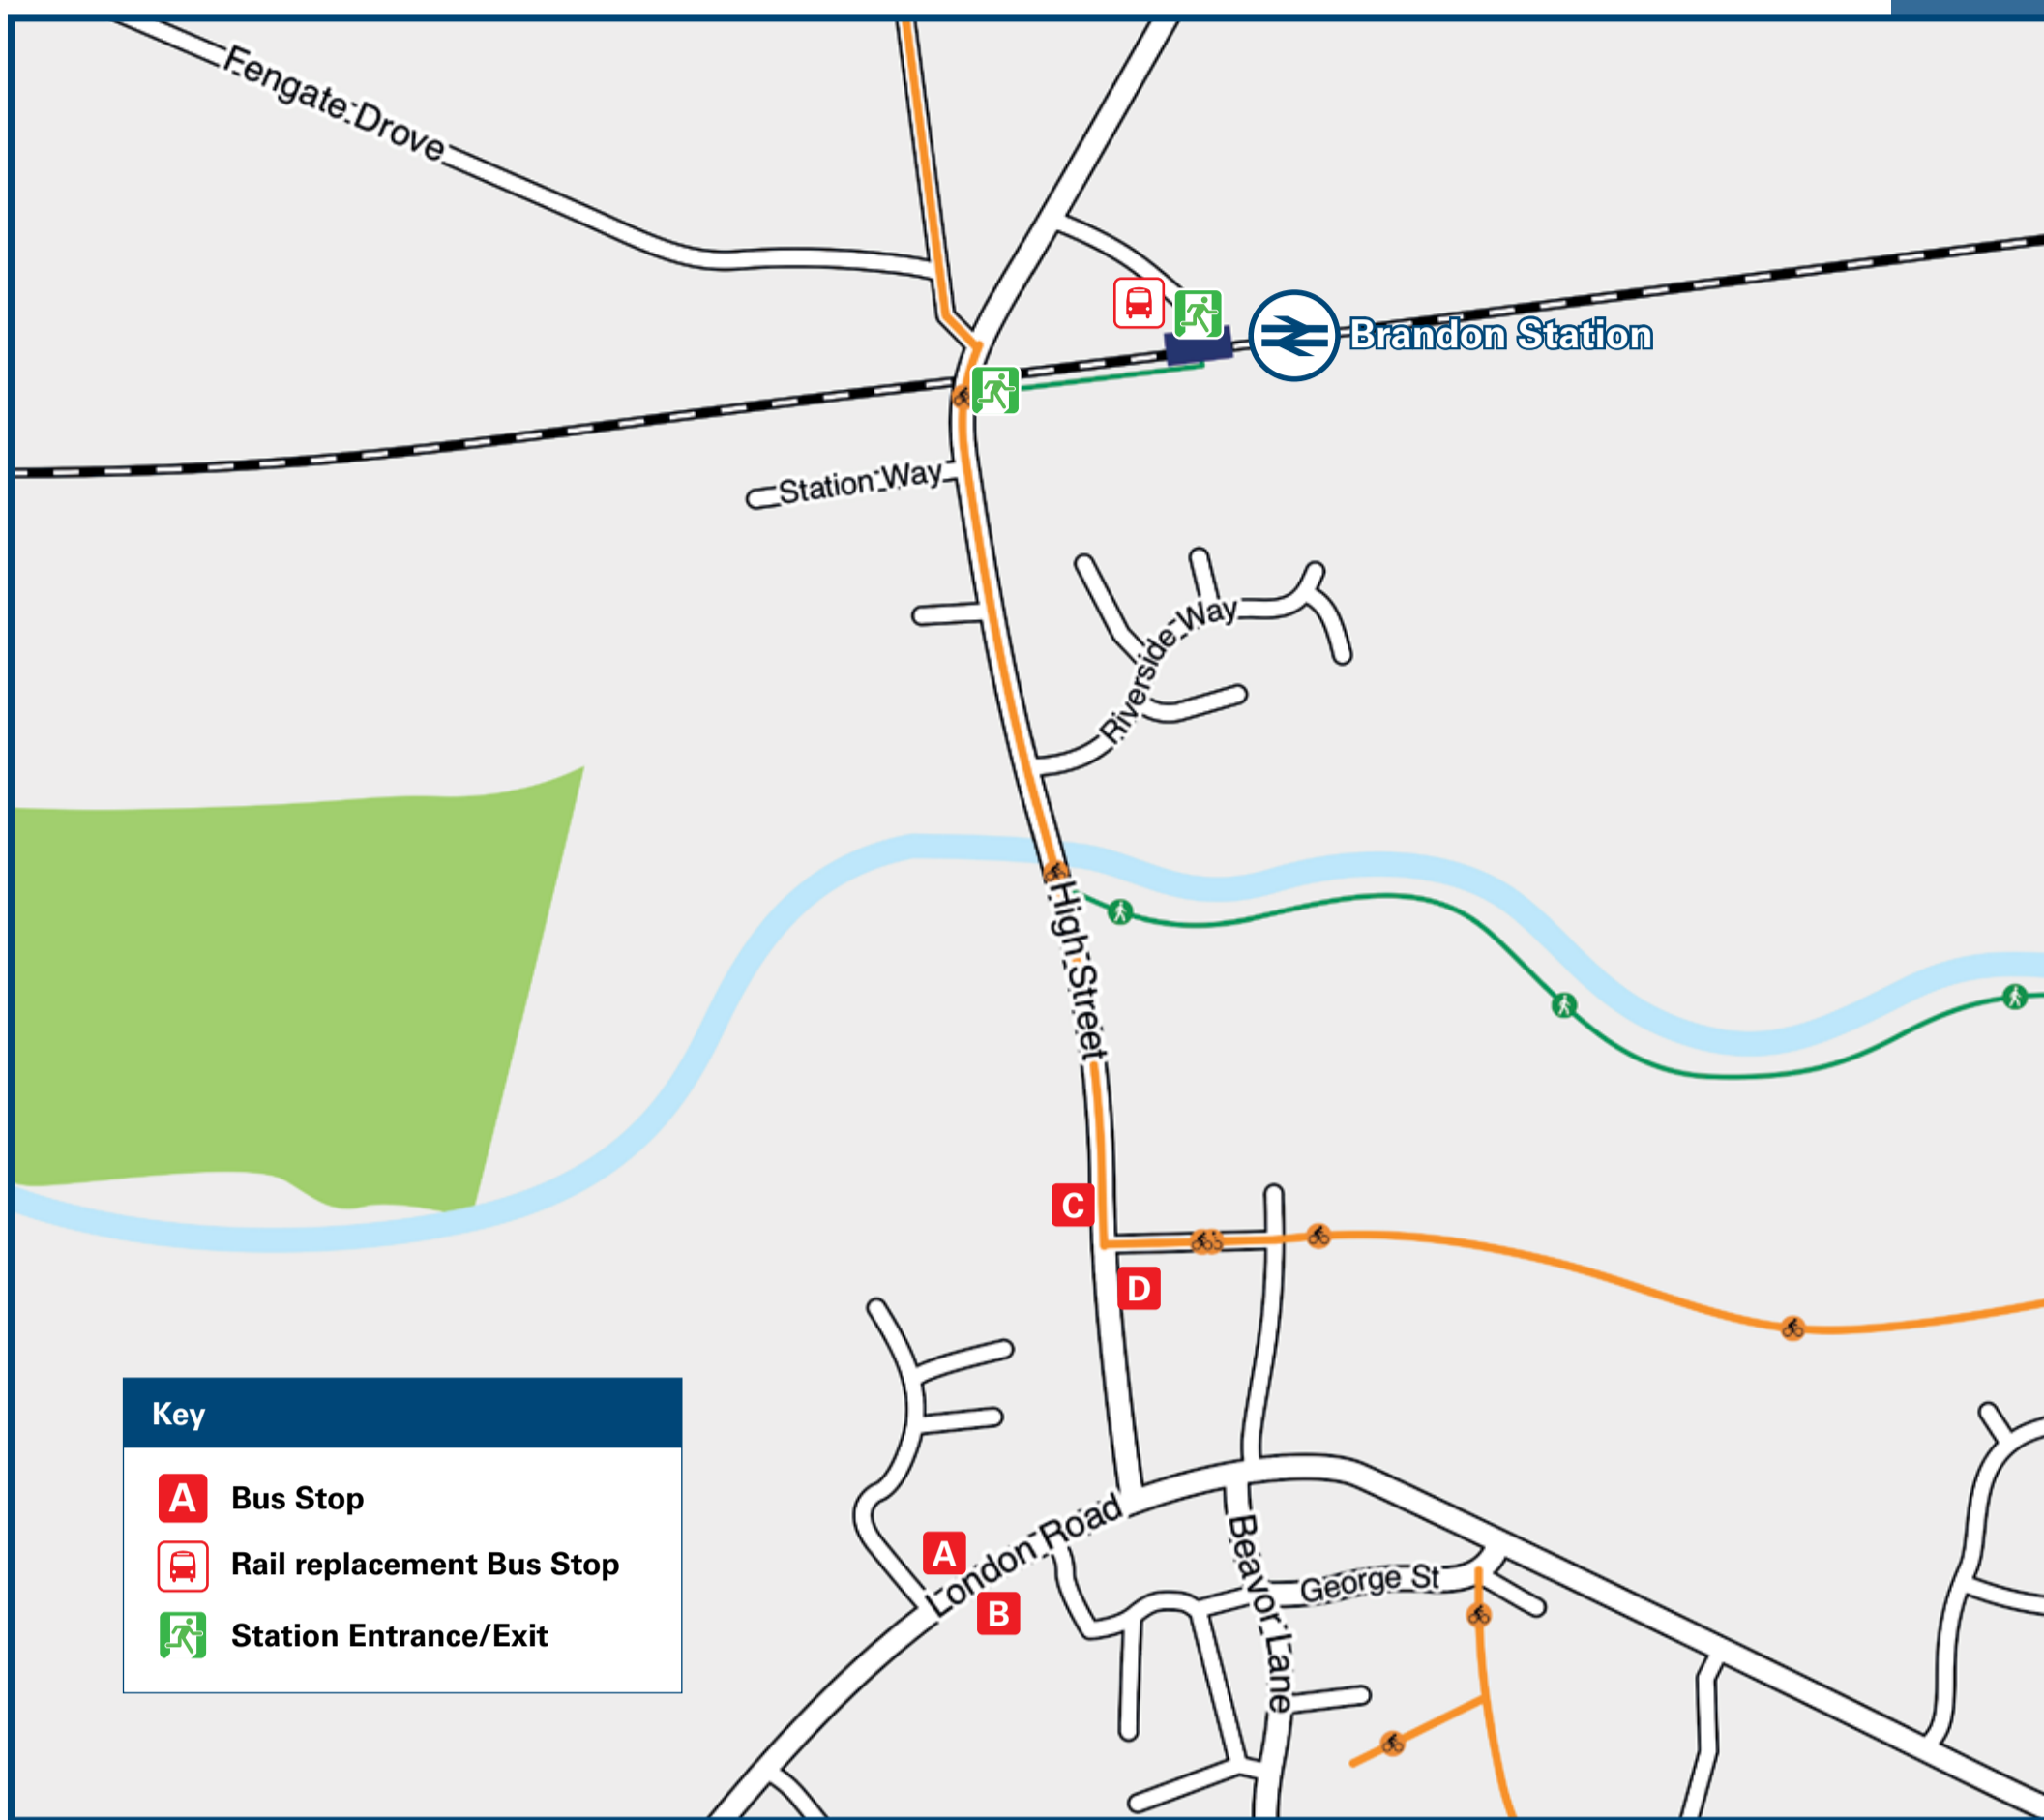

Brandon Station

Onward Travel Information

Buses

Rail Replacement bus services stop in the station car park.