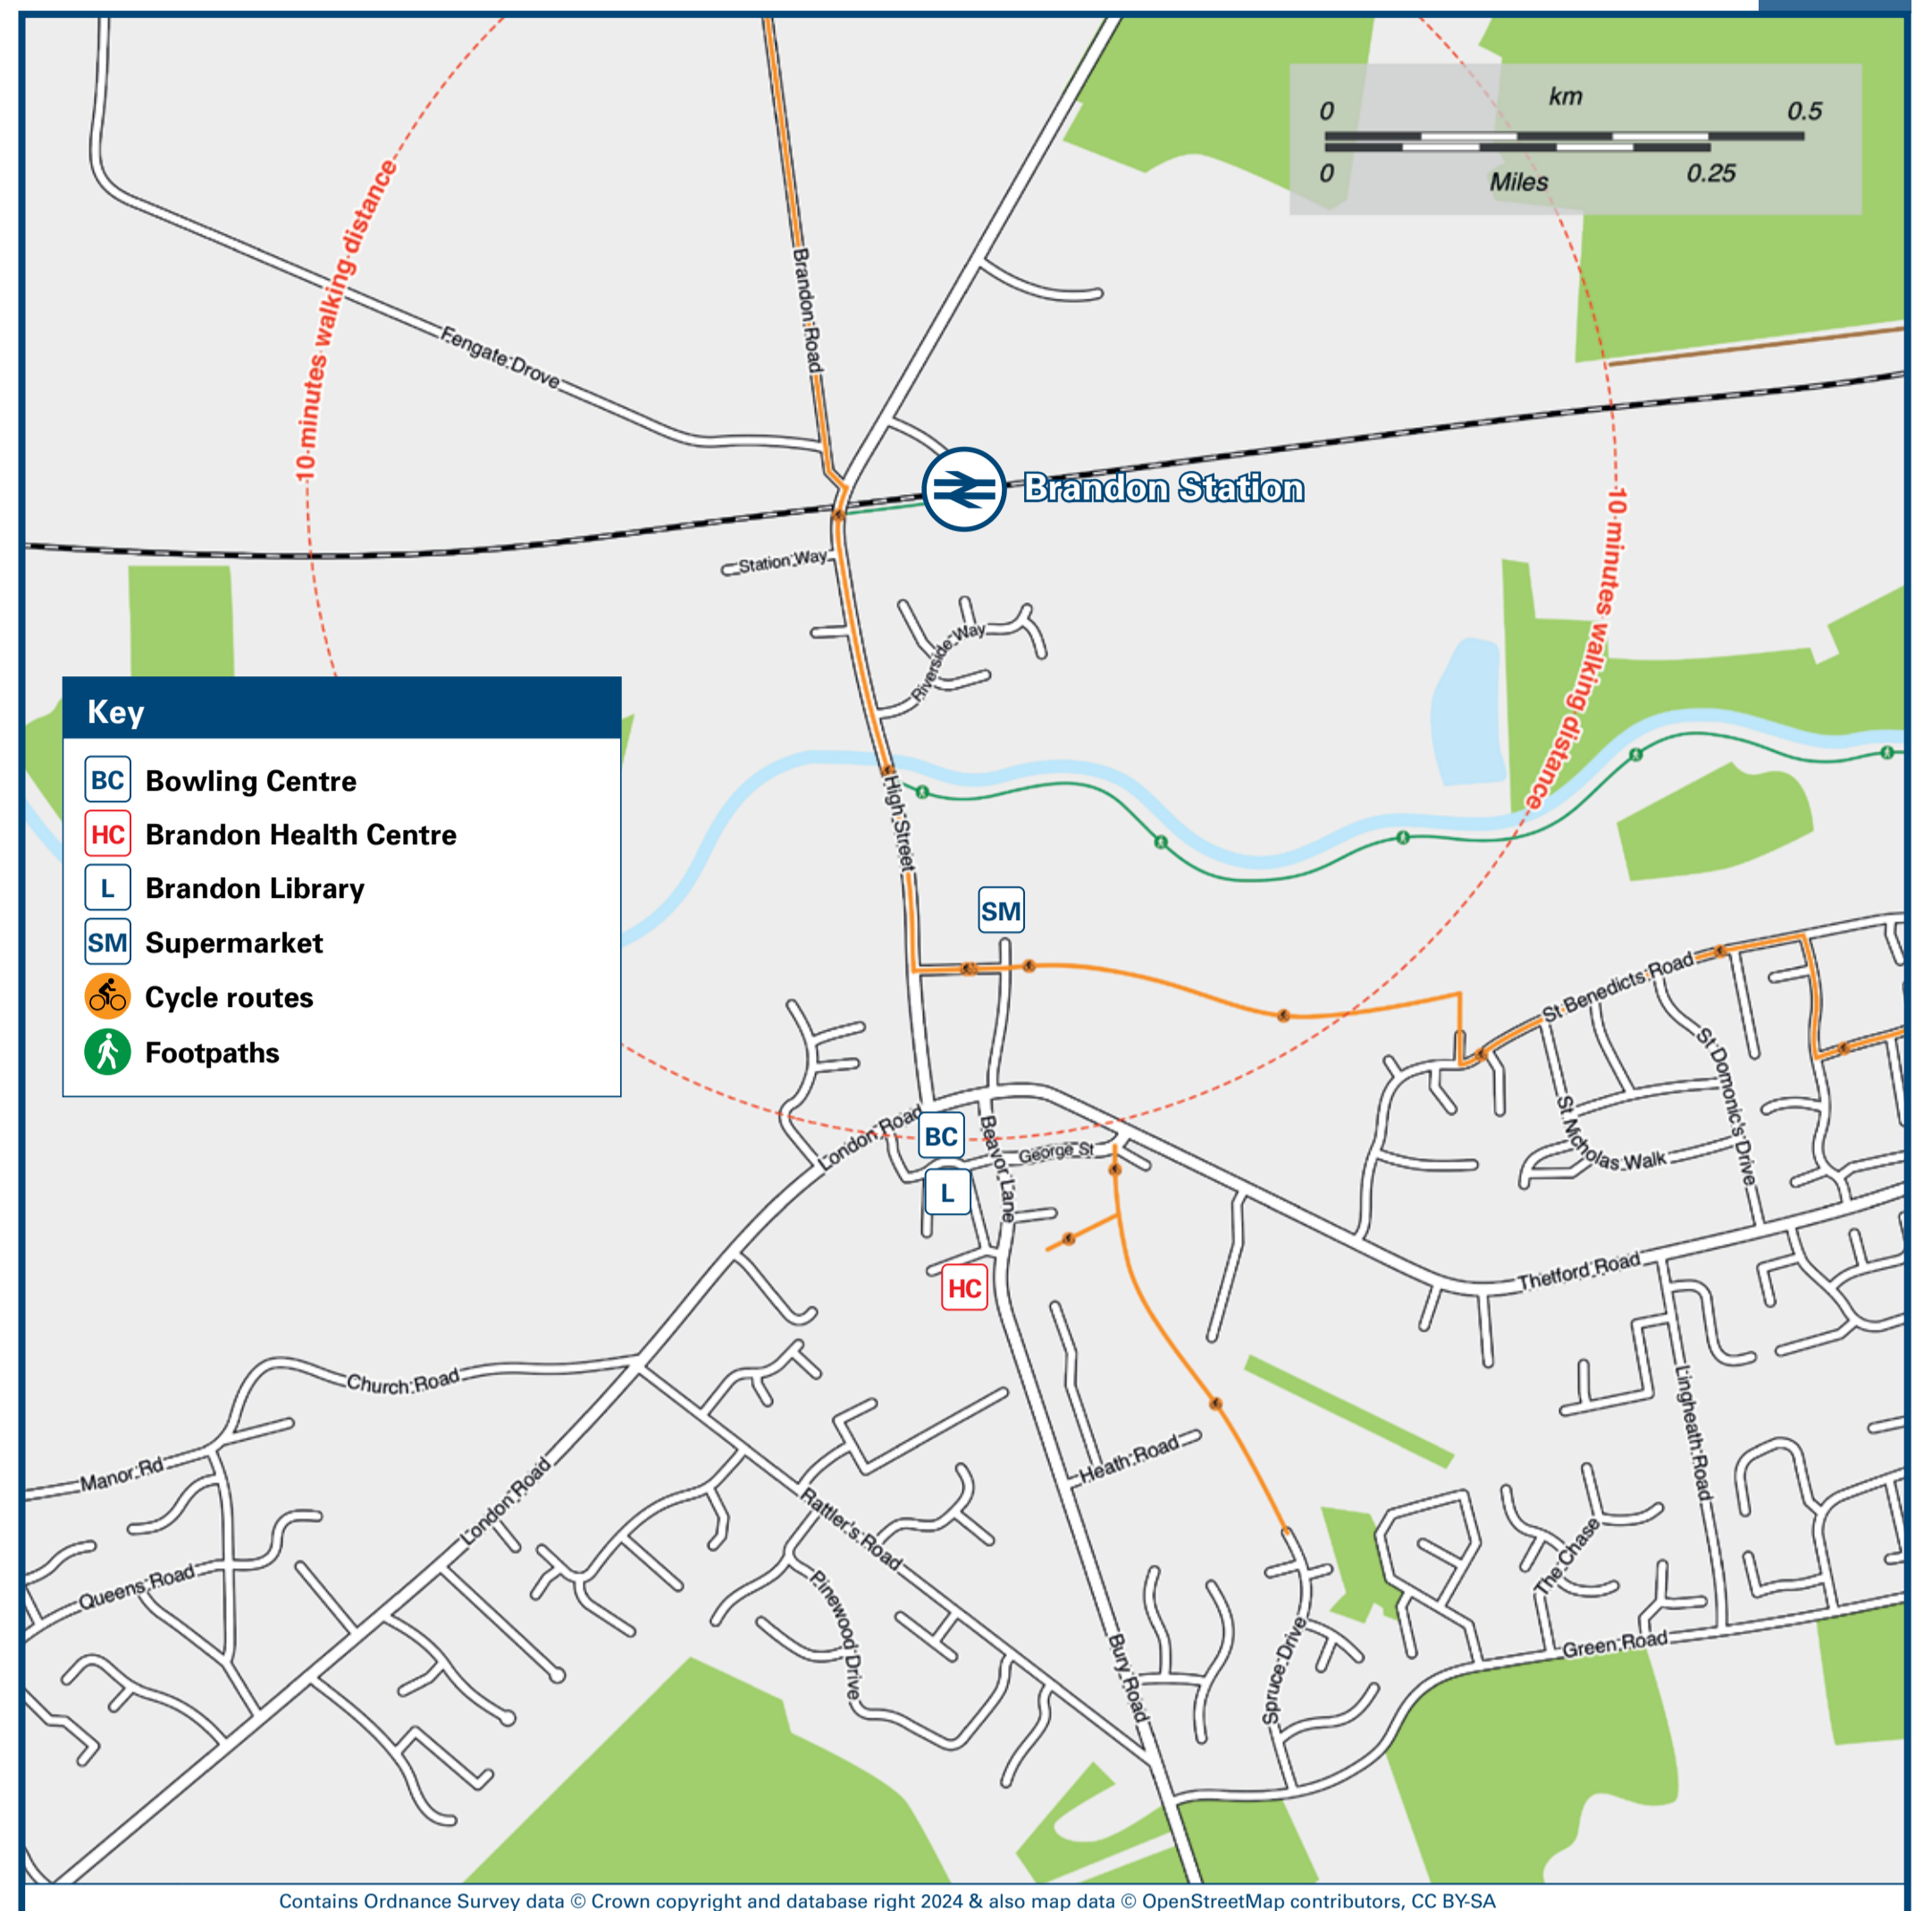

Local area map

Main destinations by bus

(Data correct at September 2024)

DESTINATION	BUS ROUTES	BUS STOP	DESTINATION	BUS ROUTES	BUS STOP	DESTINATION	BUS ROUTES	BUS STOP
Barnham	86	A	Ingham	86	A	Thetford	89*	D
Bury St Edmunds	86	A	King's Lynn	89*	C		86, 200*, 201	A
Eriswell	200*, 201	B	Lakenheath (for RAF Lakenheath)	200*, 201	B	Weeting	89*	C
Feltwell	89*	C	Methwold	89*	C			
Fornham St Genevieve	86	A	Mildenhall	200*, 201	B			
Fornham St Martin	86	A	Northwold	89*	C			
Hockwold	89*	C	Rymer Point (for RAF Honington)	86	A			
Holywell Row	200*, 201	B	Santon Downham	200*, 201	A			

Notes

Bus routes 89, 200 and 201 operate limited Mondays to Saturdays services. No Sunday services.
Bus route 86 operates daily, Mondays to Sundays.
For bus times please see bus stop timetables or contact Traveline.
Direct trains operate to this destination from this Station.
* Bus routes 89, 200 operate limited journeys only, please check timetables before travelling.

Taxis Brandon Station has no taxi rank or cab office. Advance booking is essential, please consider using the following local operators: (Inclusion of this number doesn't represent any endorsement of the taxi firm)

Brandon Taxis
07506 983 514

Buzz Cars Brandon
01842 773 355

Border Cars
07799 800 136

Further information about all onward travel

Local Cycle Info www.suffolkonboard.com/cycle For more information about cycle routes.	National Cycle Info sustrans.org.uk Sustrans is the UK's leading sustainable transport charity.	Bus Times See timetable displays at bus stops. www.traveline.info 0871 200 22 33 calls cost 13p per minute plus your phone company's access charge	NextBuses Download on the App Store Find the bus times for your stop. Search for a bus stop by entering a postcode, street & town or a stop name & town.	PlusBus plusbus.info A discount price 'bus pass' that you buy with your train ticket. It gives you unlimited bus travel around your chosen town, on participating buses.

National Rail Enquiries

Online nationalrail.co.uk	NRE App Free National Rail Enquiries app for iOS and Android	Social Media facebook.com/nationalrailenq @nationalrailenq	Alert Me You can sign up to Alert Me messages on the National Rail Enquiries website where you can receive train and platform notifications directly to your smart phone. nationalrail.co.uk/alertme	Contact Centre 03457 48 49 50 Calls cost no more than calls to geographic numbers (01 or 02) and may be recorded.	PlusBike nationalrail.co.uk/plusbike For more information.

National Rail
Britain's train companies working together