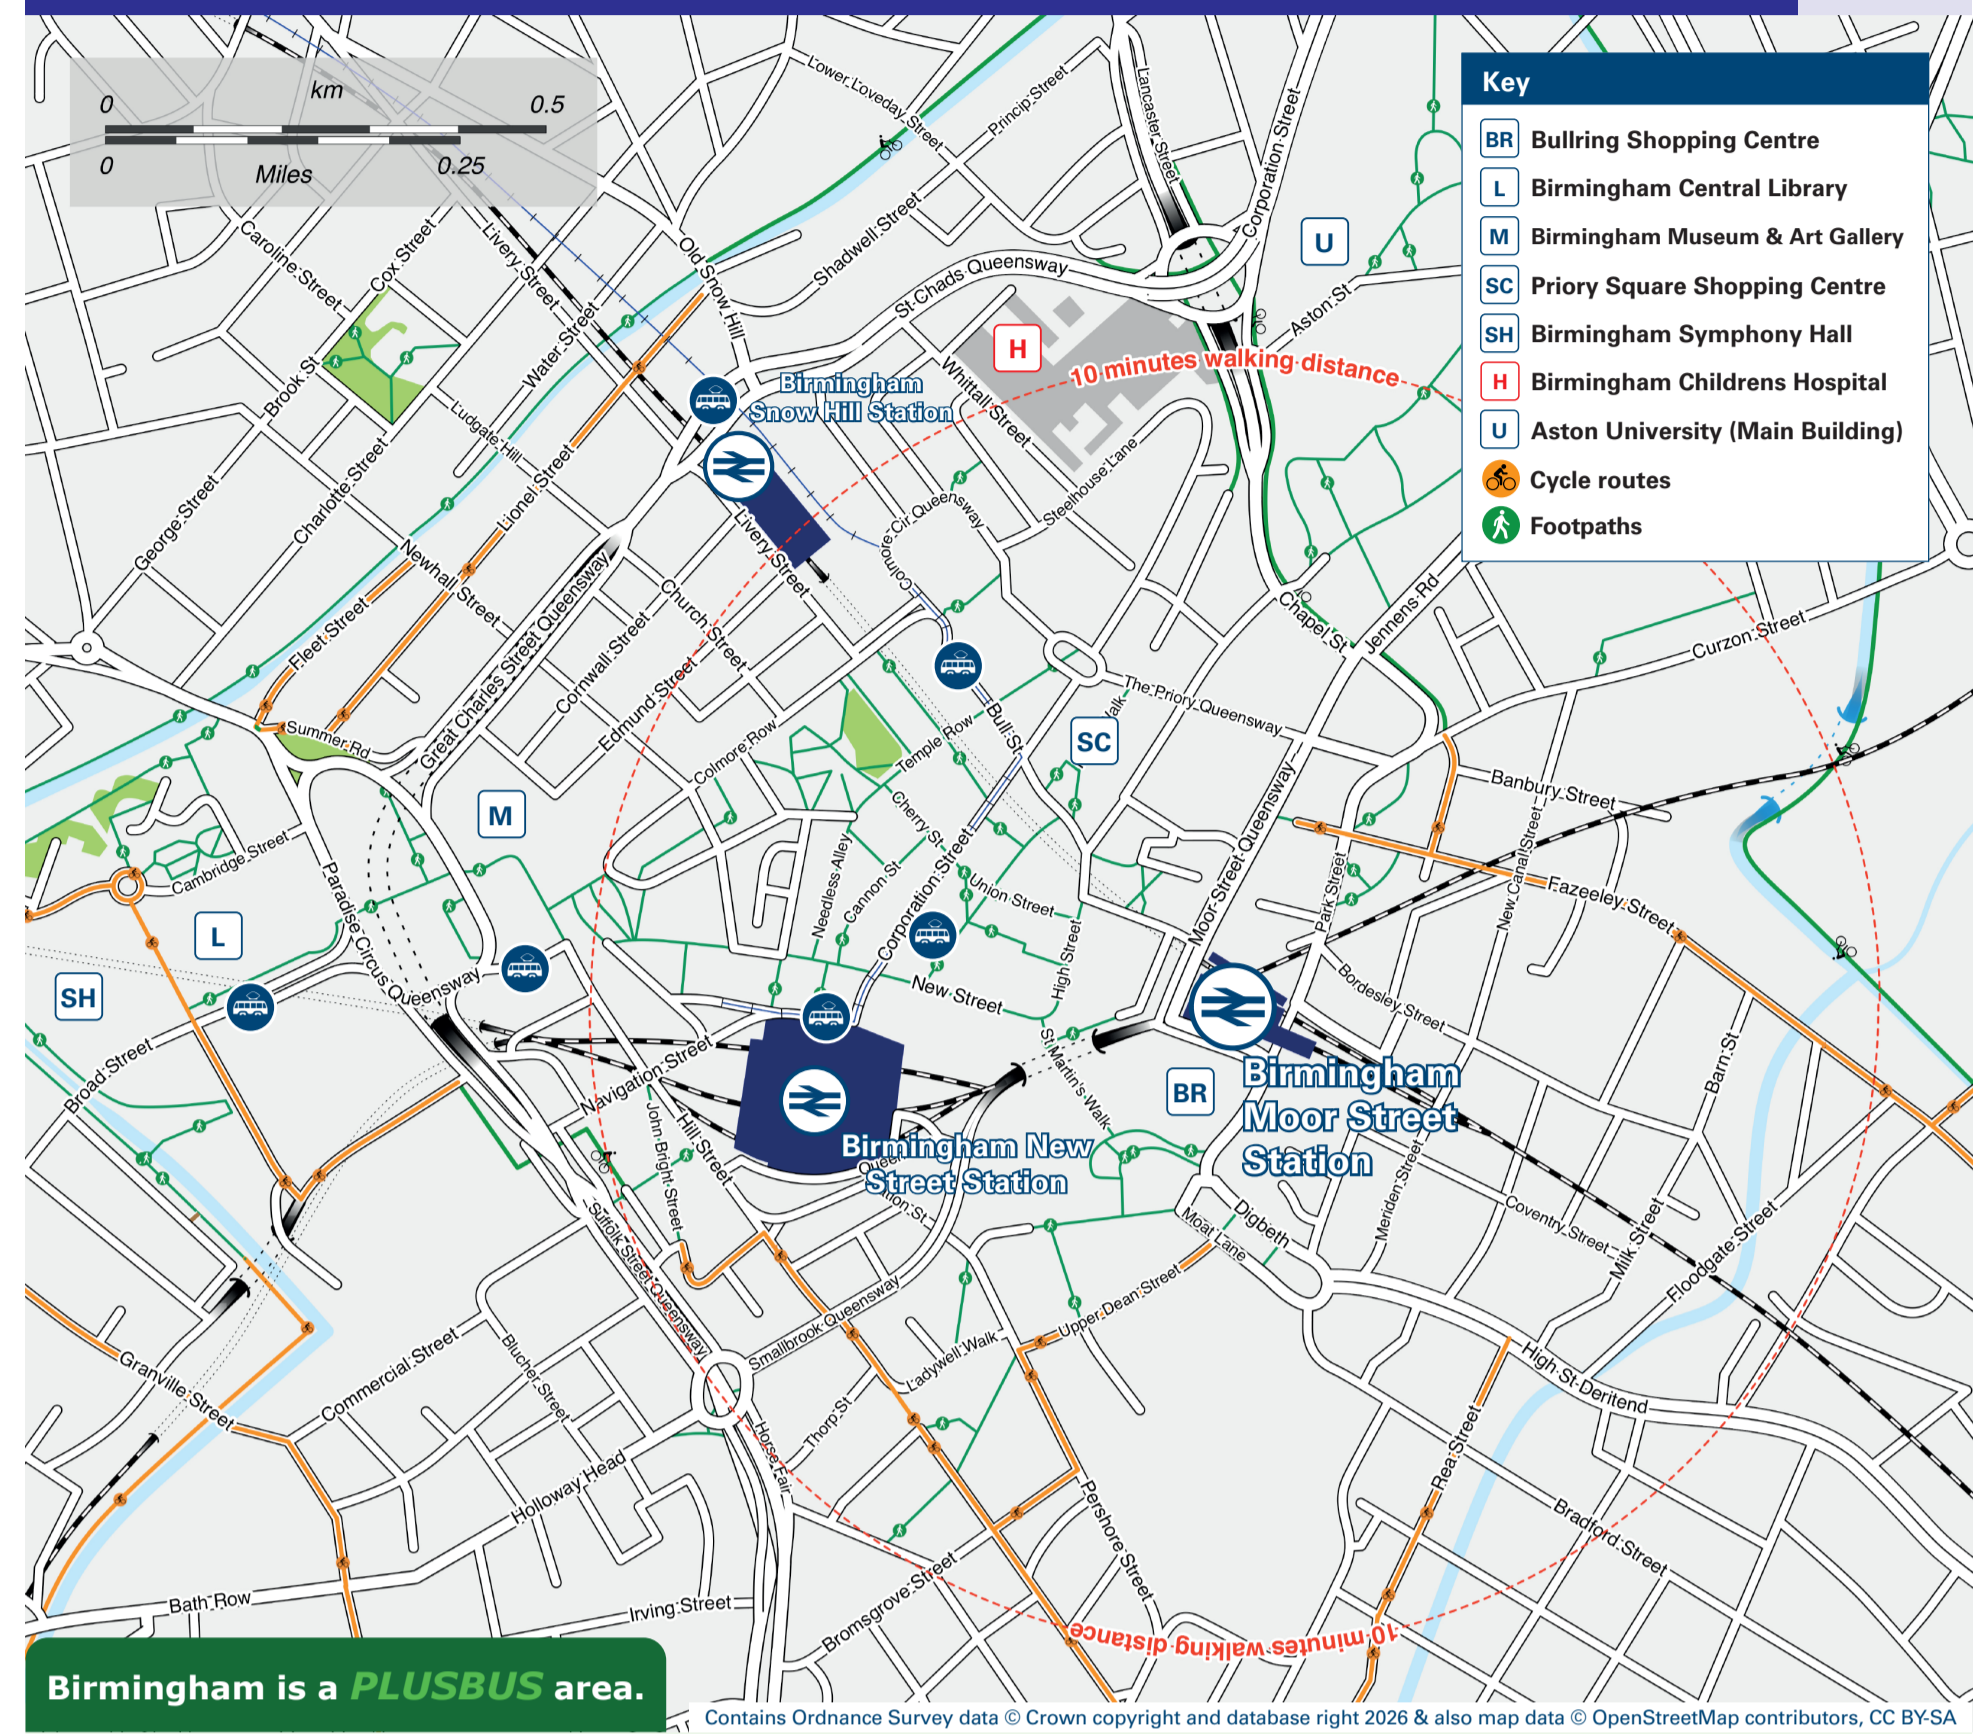

Local area map

Add **PlusBus** to your train ticket—now available on eTicket from leading rail ticketing apps—for unlimited bus travel in the **PlusBus** zone in your destination town or city. Visit [plusbus.info](https://www.plusbus.info)

Main destinations by bus

(Data correct at April 2026)