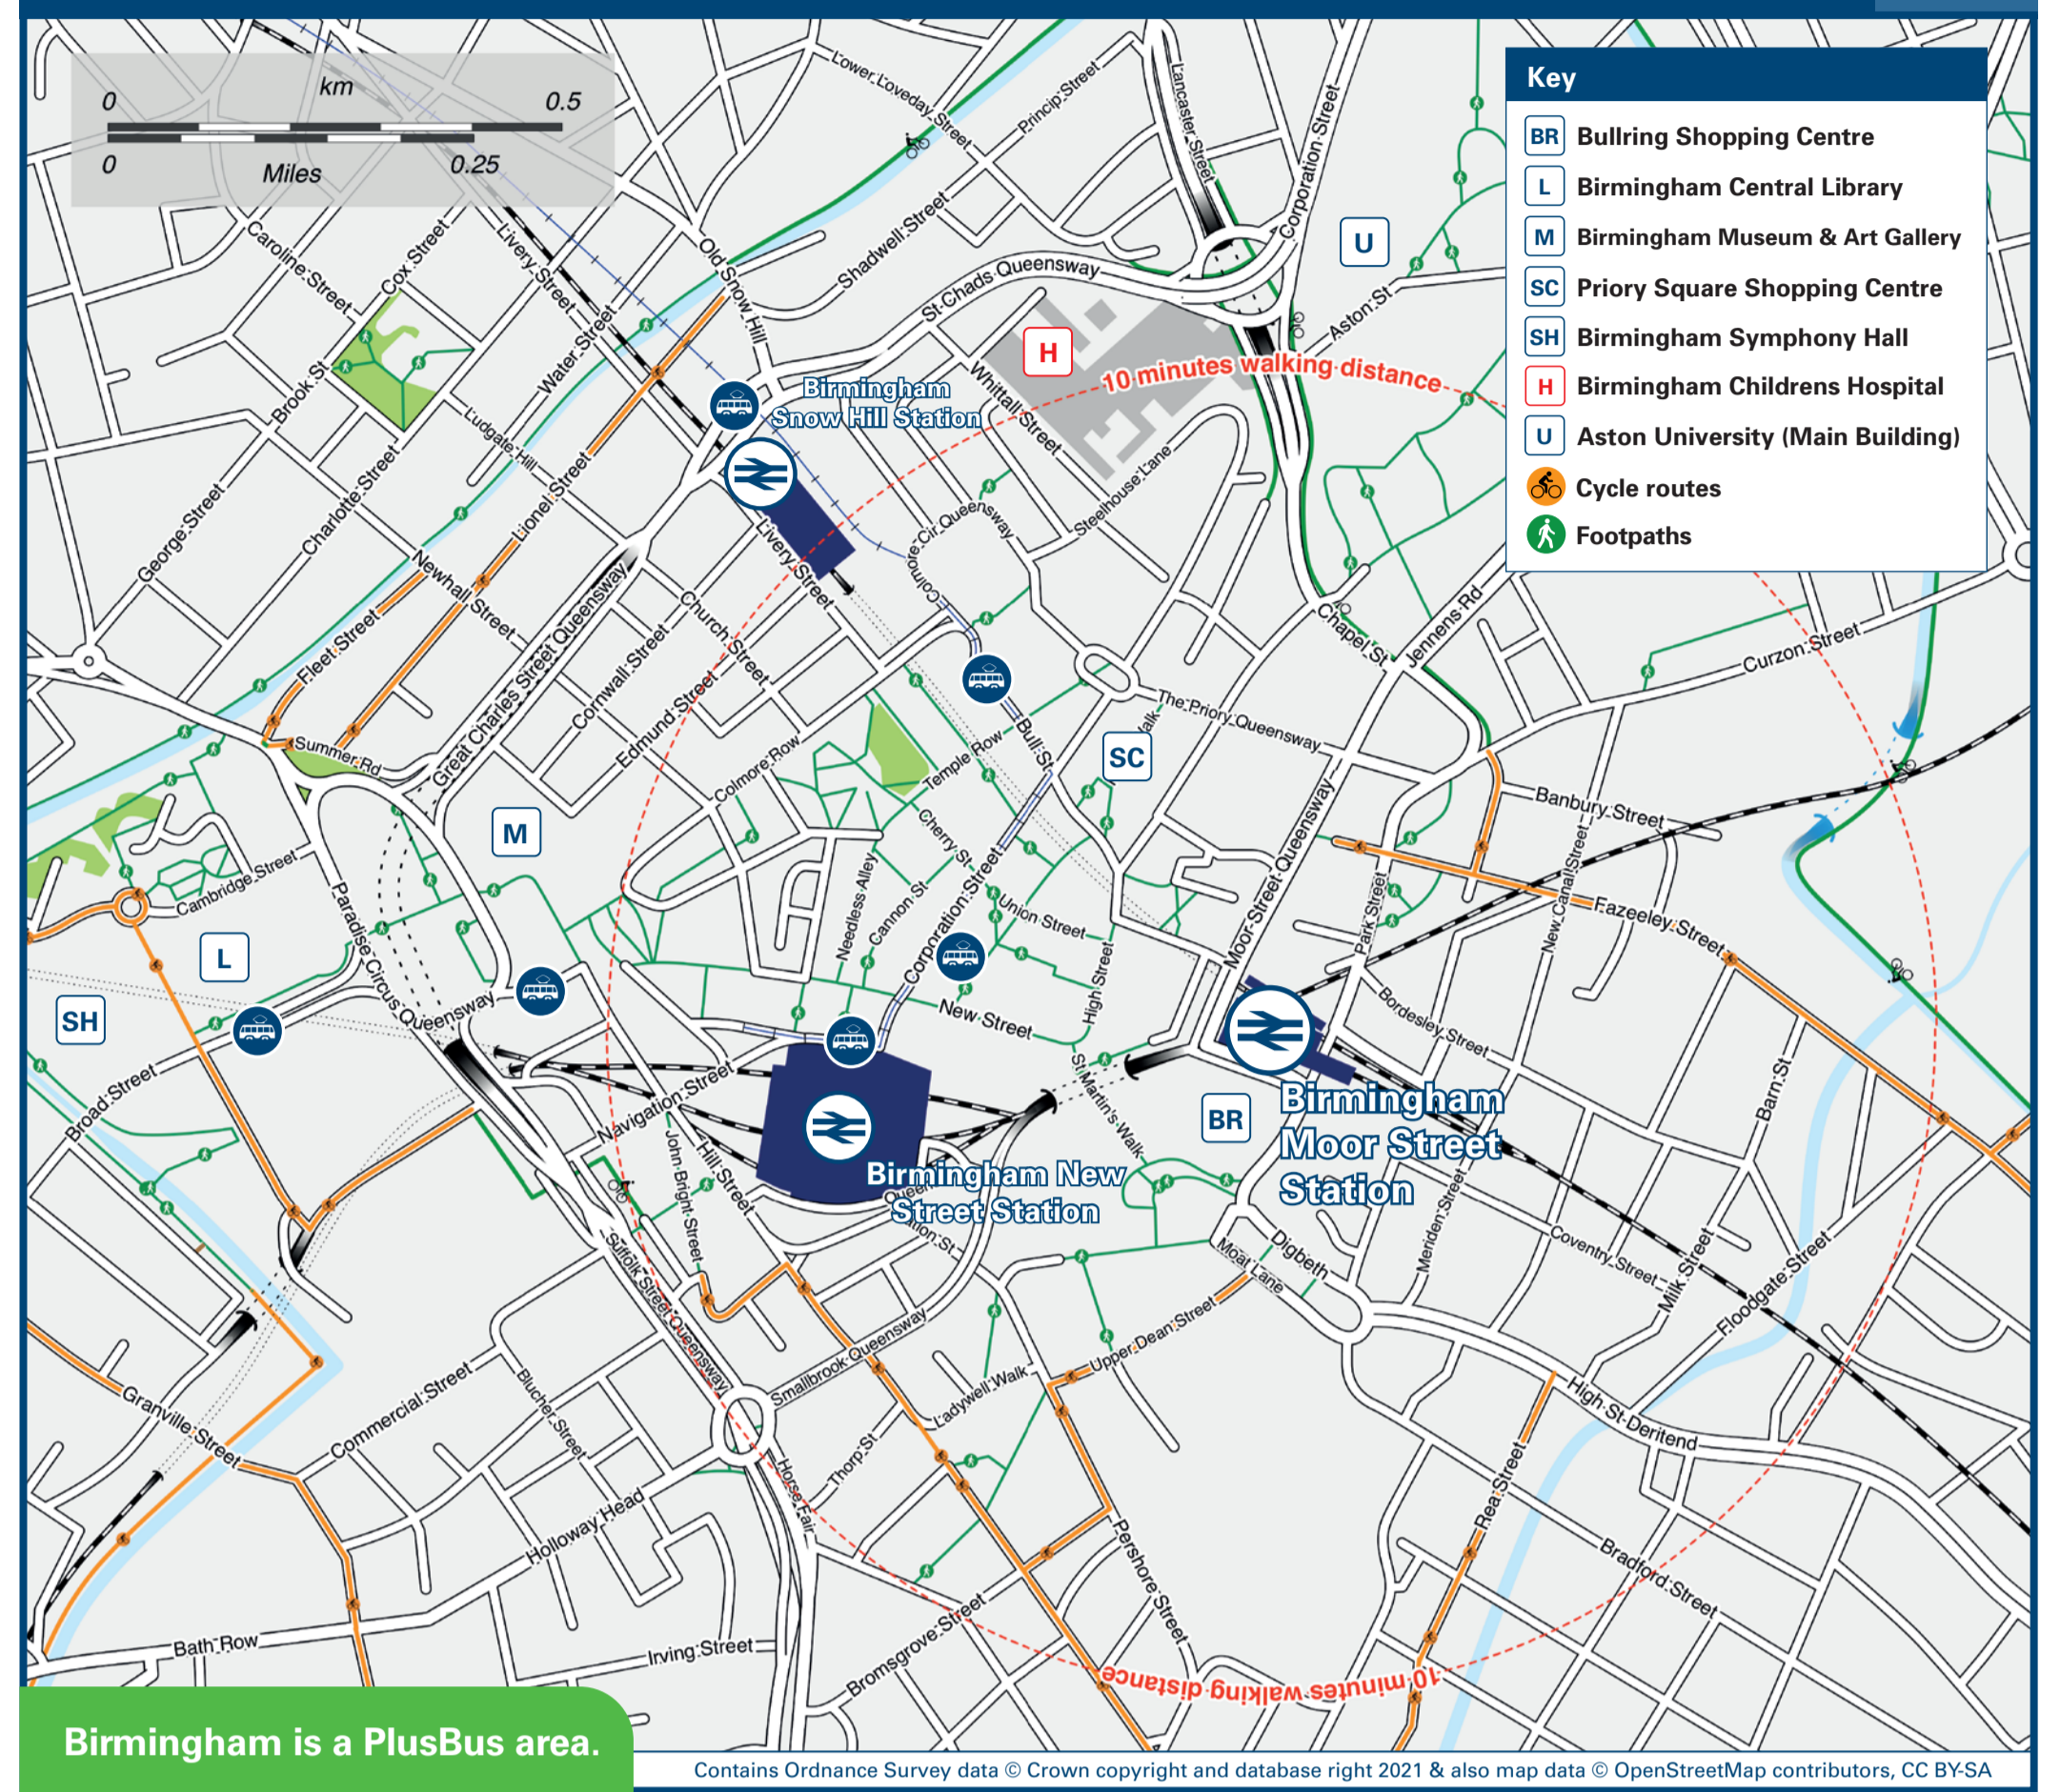

Birmingham Moor Street Station

Onward Travel Information

Buses, Metro, Taxis and Cycle Hire

Key

- Bus Stop
- Station Entrance/Exit
- Taxi Rank
- Metro Stop
- Cycle Hire: Brompton Dock-Hire

This station is not usually served by Rail replacement buses, due to difficult road access. Replacement buses stop at Birmingham Snow Hill station.

Local area map

Key

- Bullring Shopping Centre
- Birmingham Central Library
- Birmingham Museum & Art Gallery
- Priory Square Shopping Centre
- Birmingham Symphony Hall
- Birmingham Childrens Hospital
- Aston University (Main Building)
- Cycle routes
- Footpaths