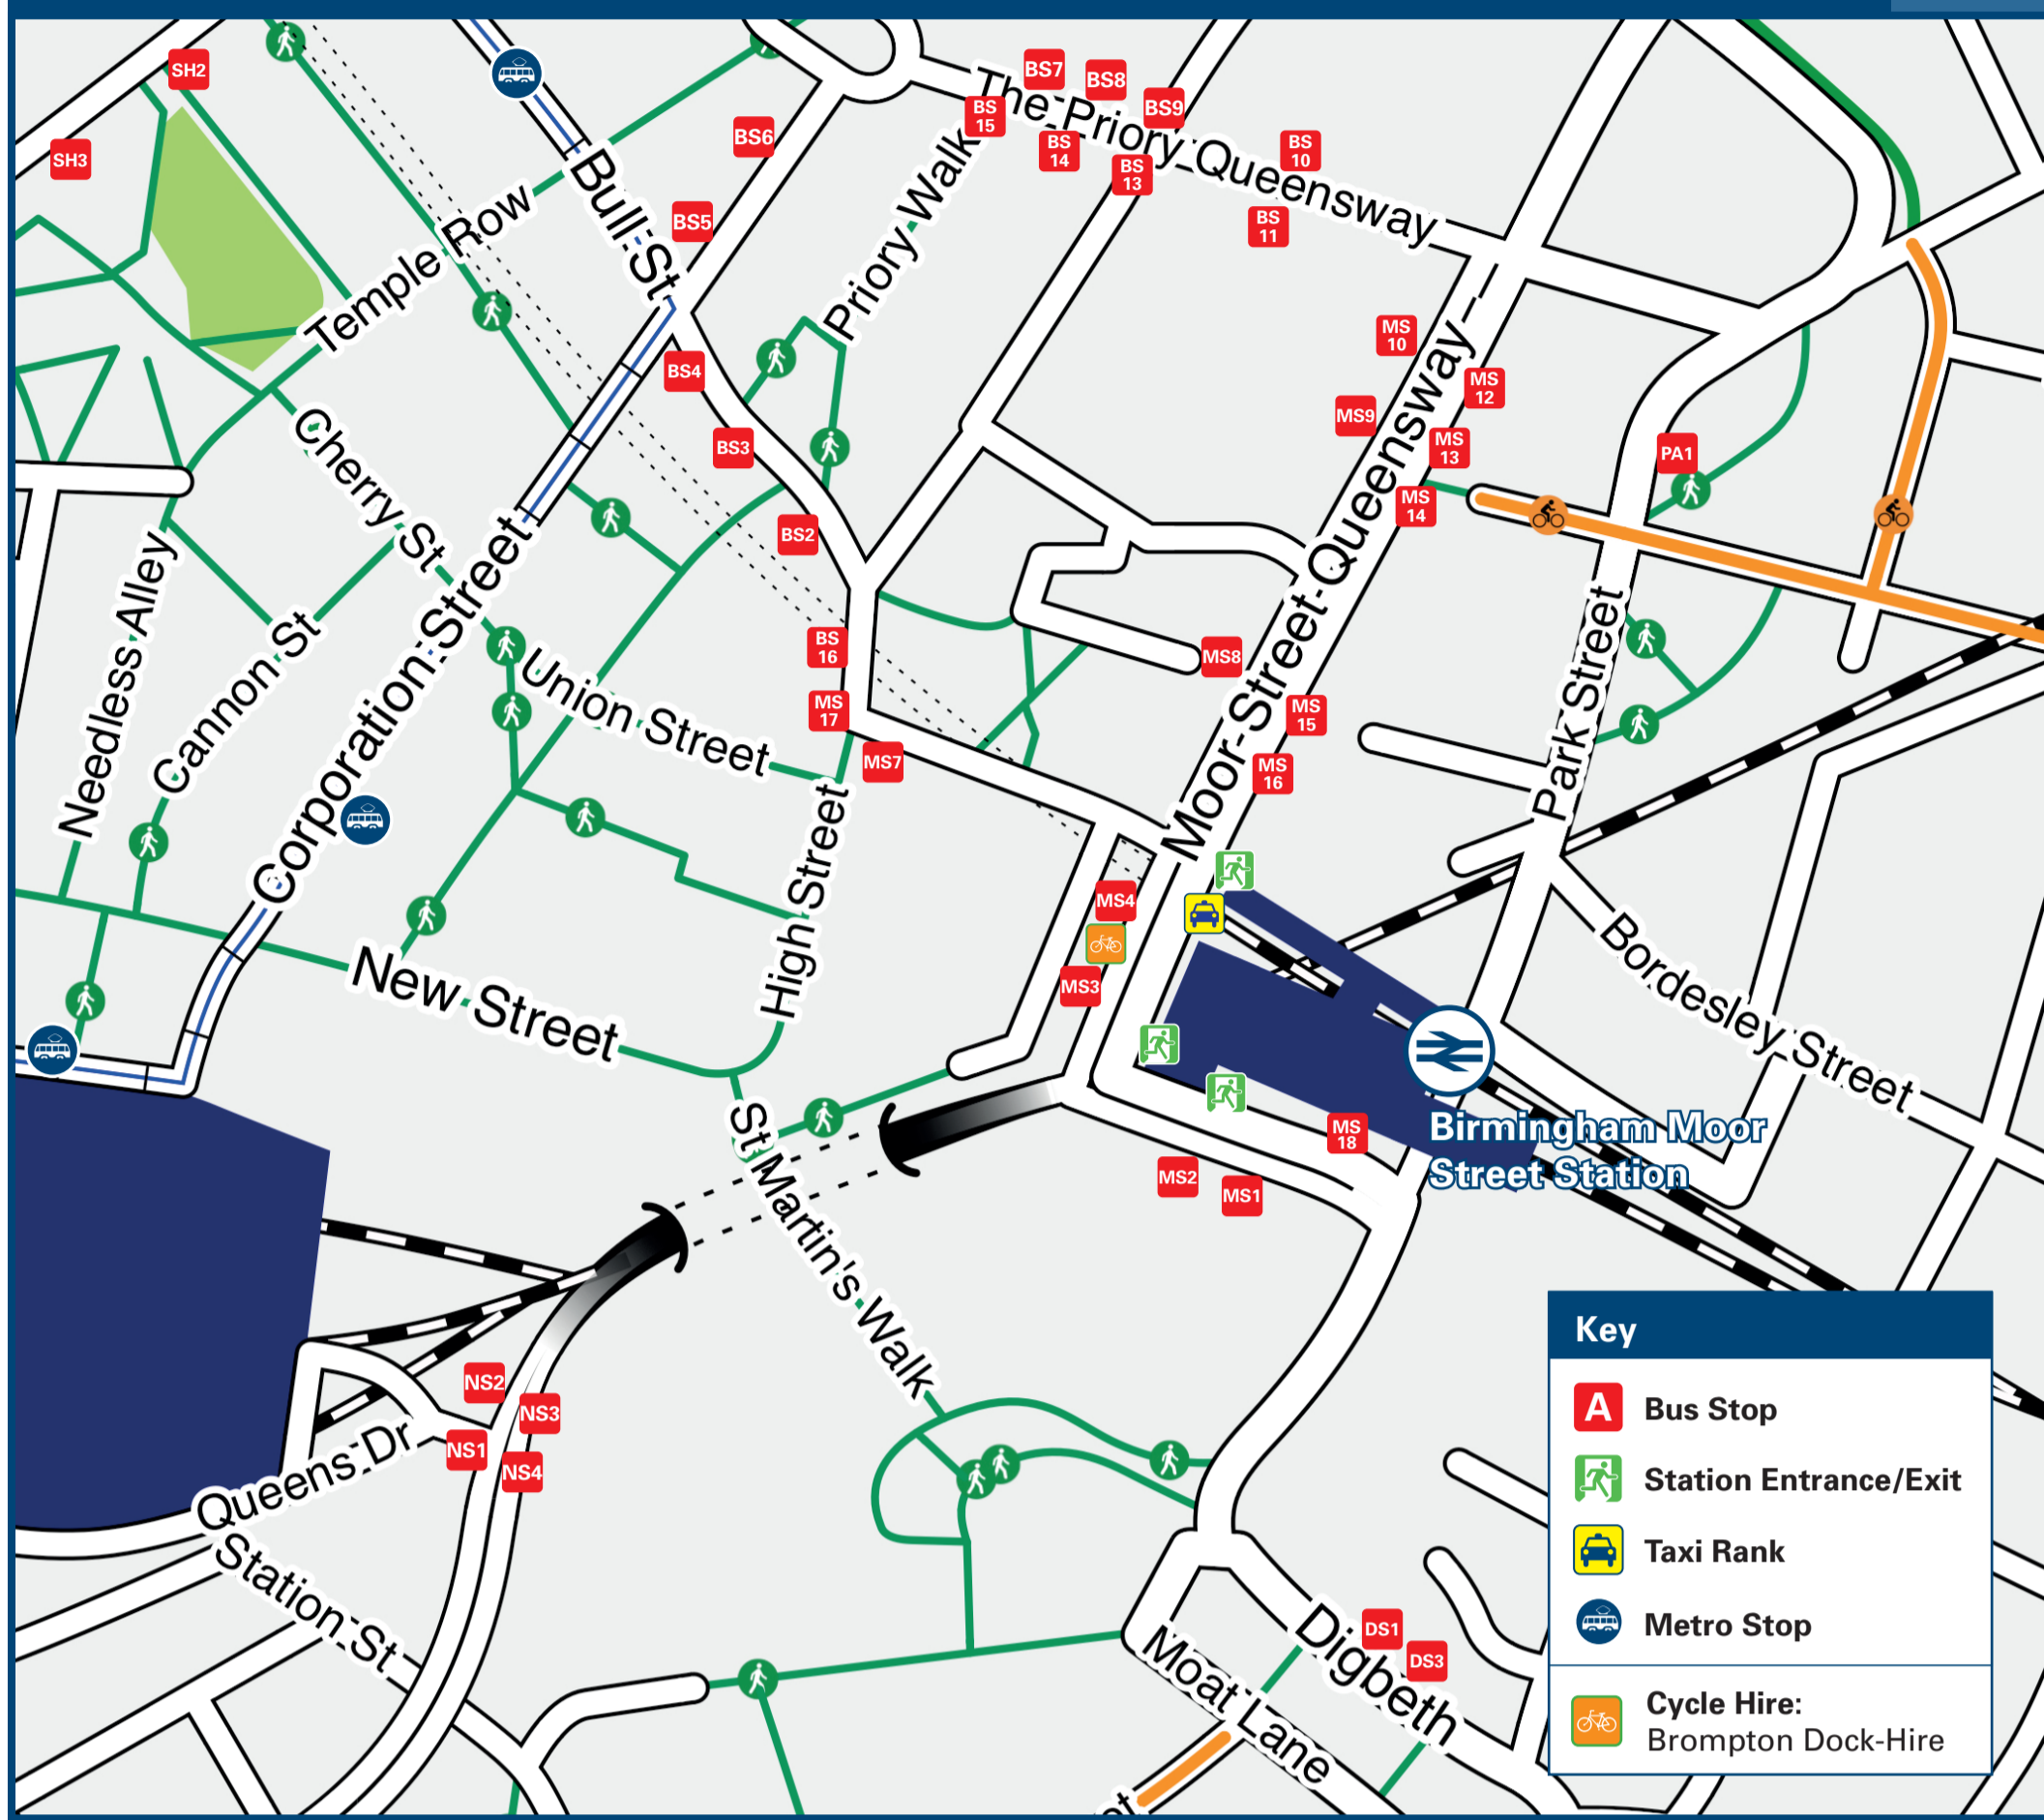

Birmingham Moor Street Station

Onward Travel Information

Buses, Metro, Taxis and Cycle Hire

Key

- Bus Stop
- Station Entrance/Exit
- Taxi Rank
- Metro Stop
- Cycle Hire: Brompton Dock-Hire

This station is not usually served by Rail replacement buses, due to difficult road access. Replacement buses stop at Birmingham Snow Hill station.

Local area map

Key

- Bullring Shopping Centre
- Birmingham Central Library
- Birmingham Museum & Art Gallery
- Priory Square Shopping Centre
- Birmingham Symphony Hall
- Birmingham Childrens Hospital
- Aston University (Main Building)
- Cycle routes
- Footpaths