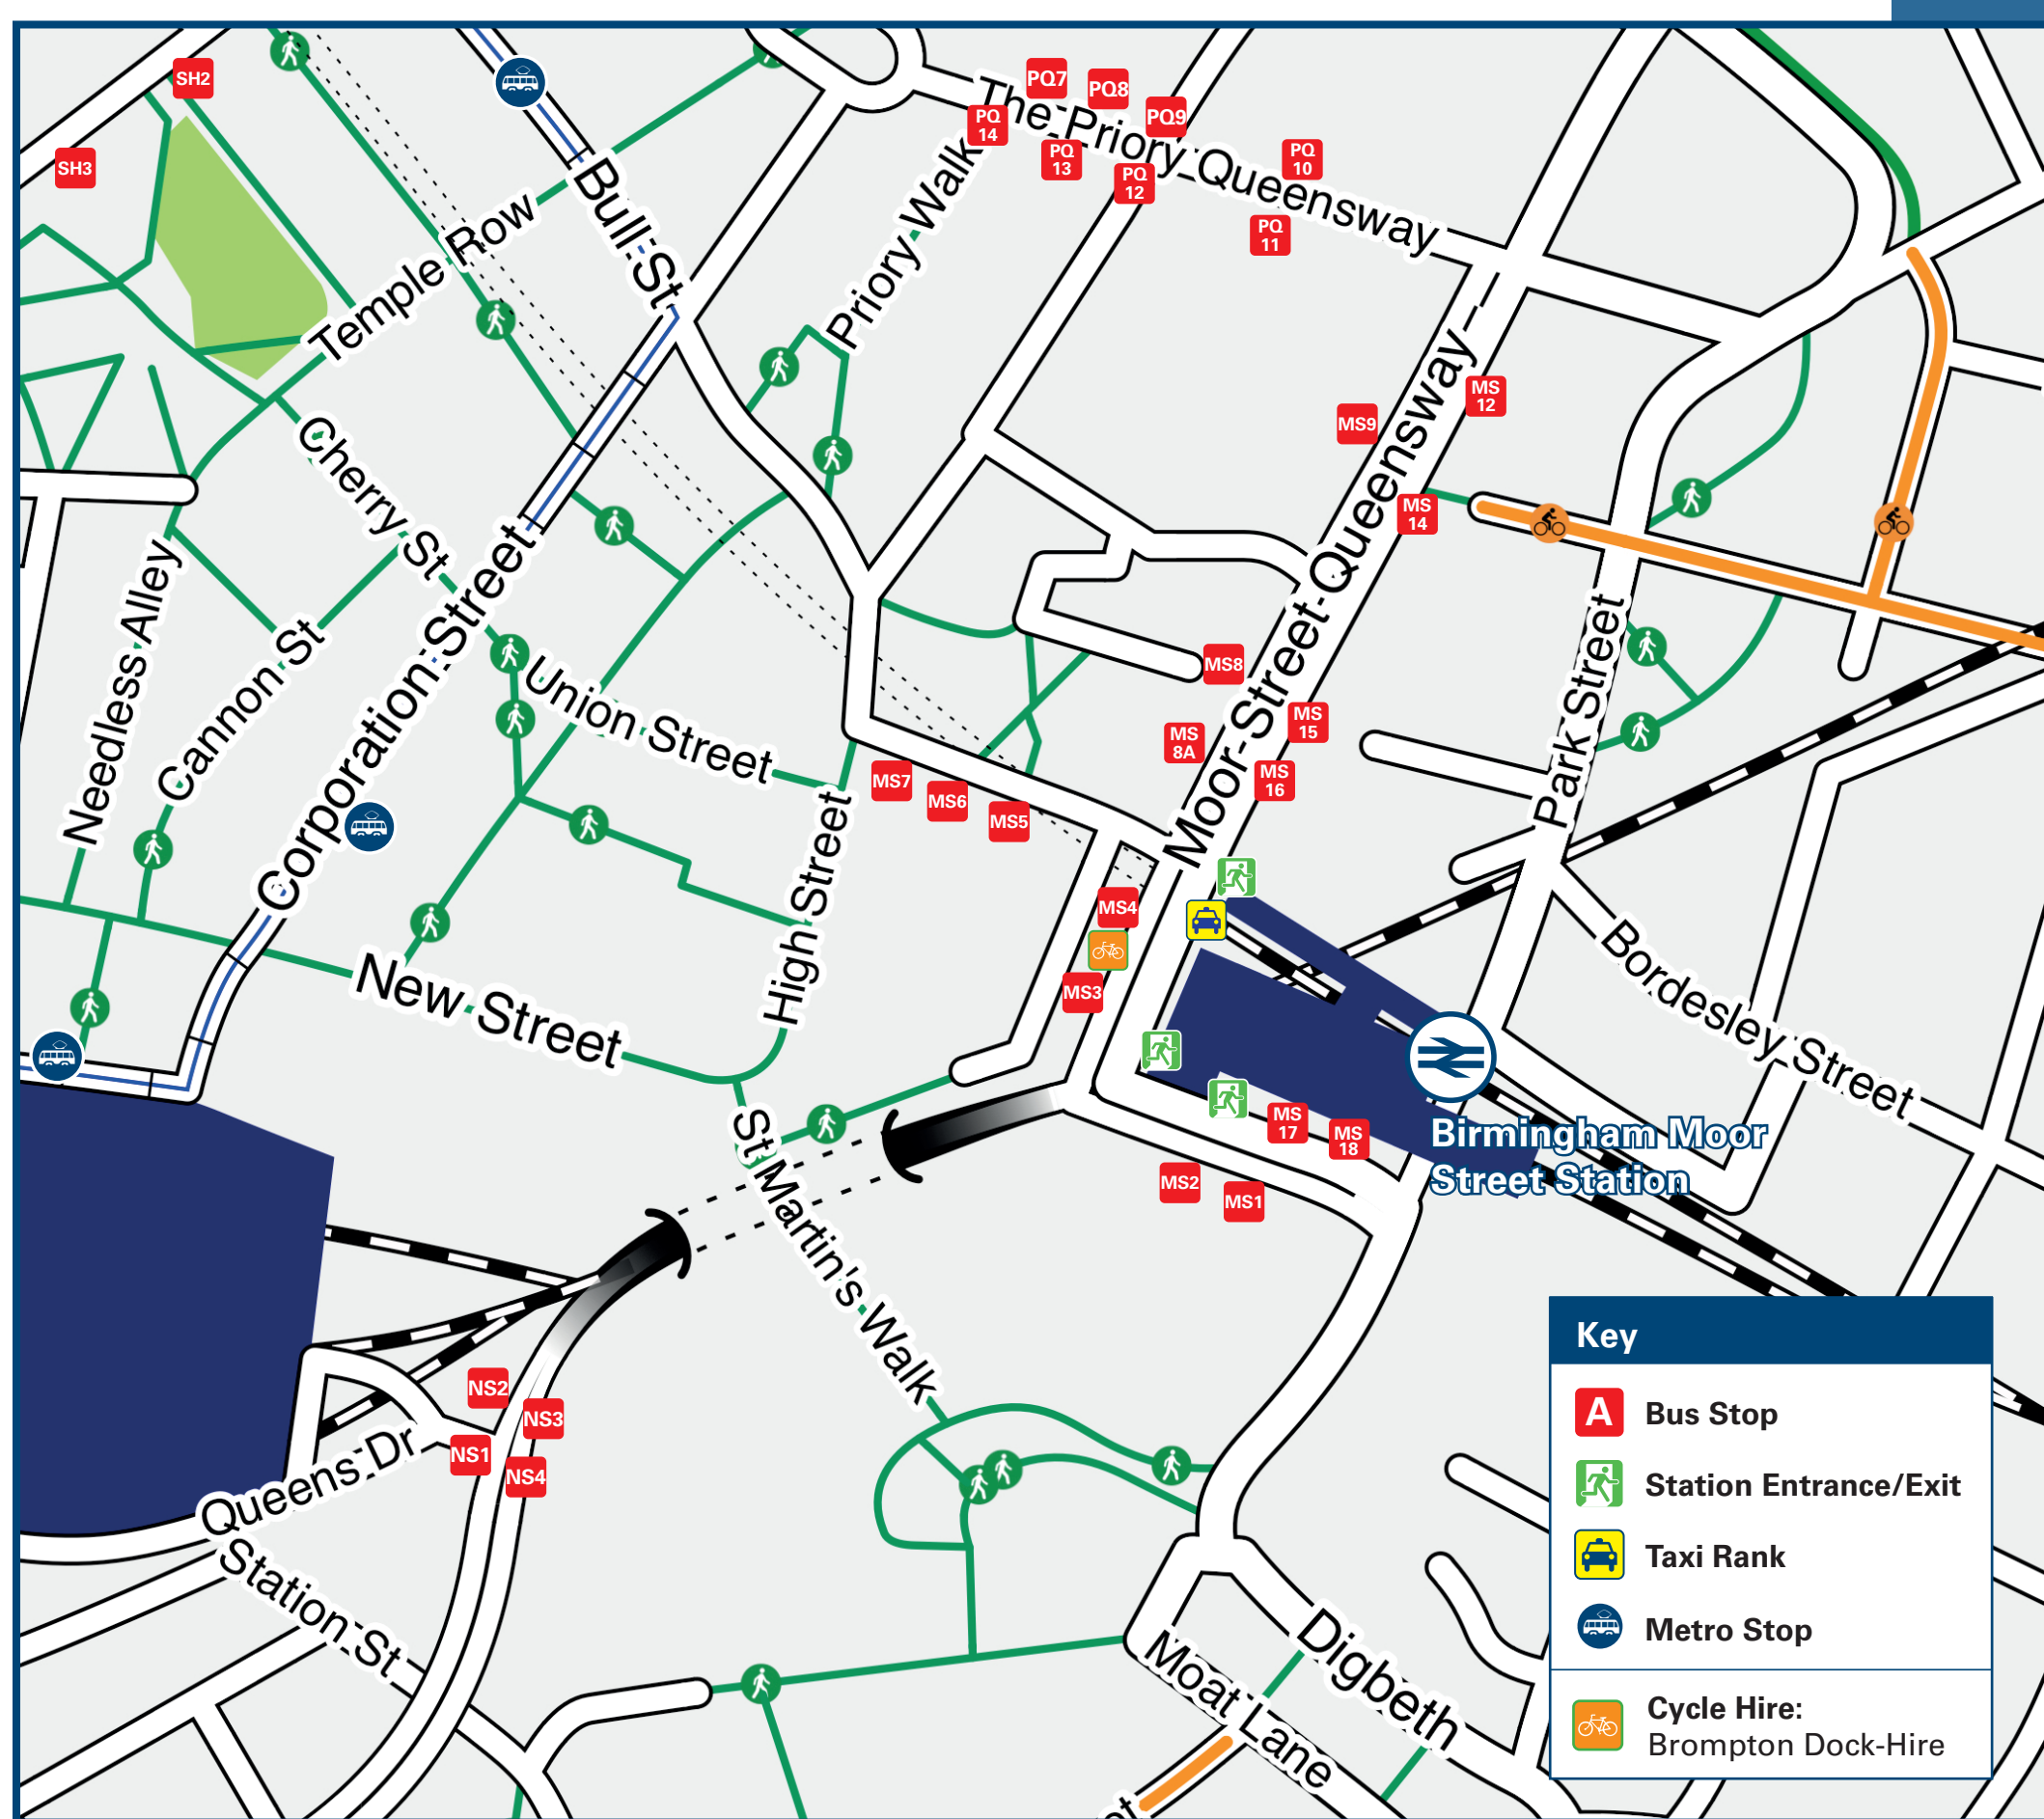

Birmingham Moor Street Station Onward Travel Information

Buses, Metro, Taxis and Cycle Hire

This station is not usually served by rail replacement buses, due to difficult road access. Replacement buses stop at Birmingham Snow Hill station.