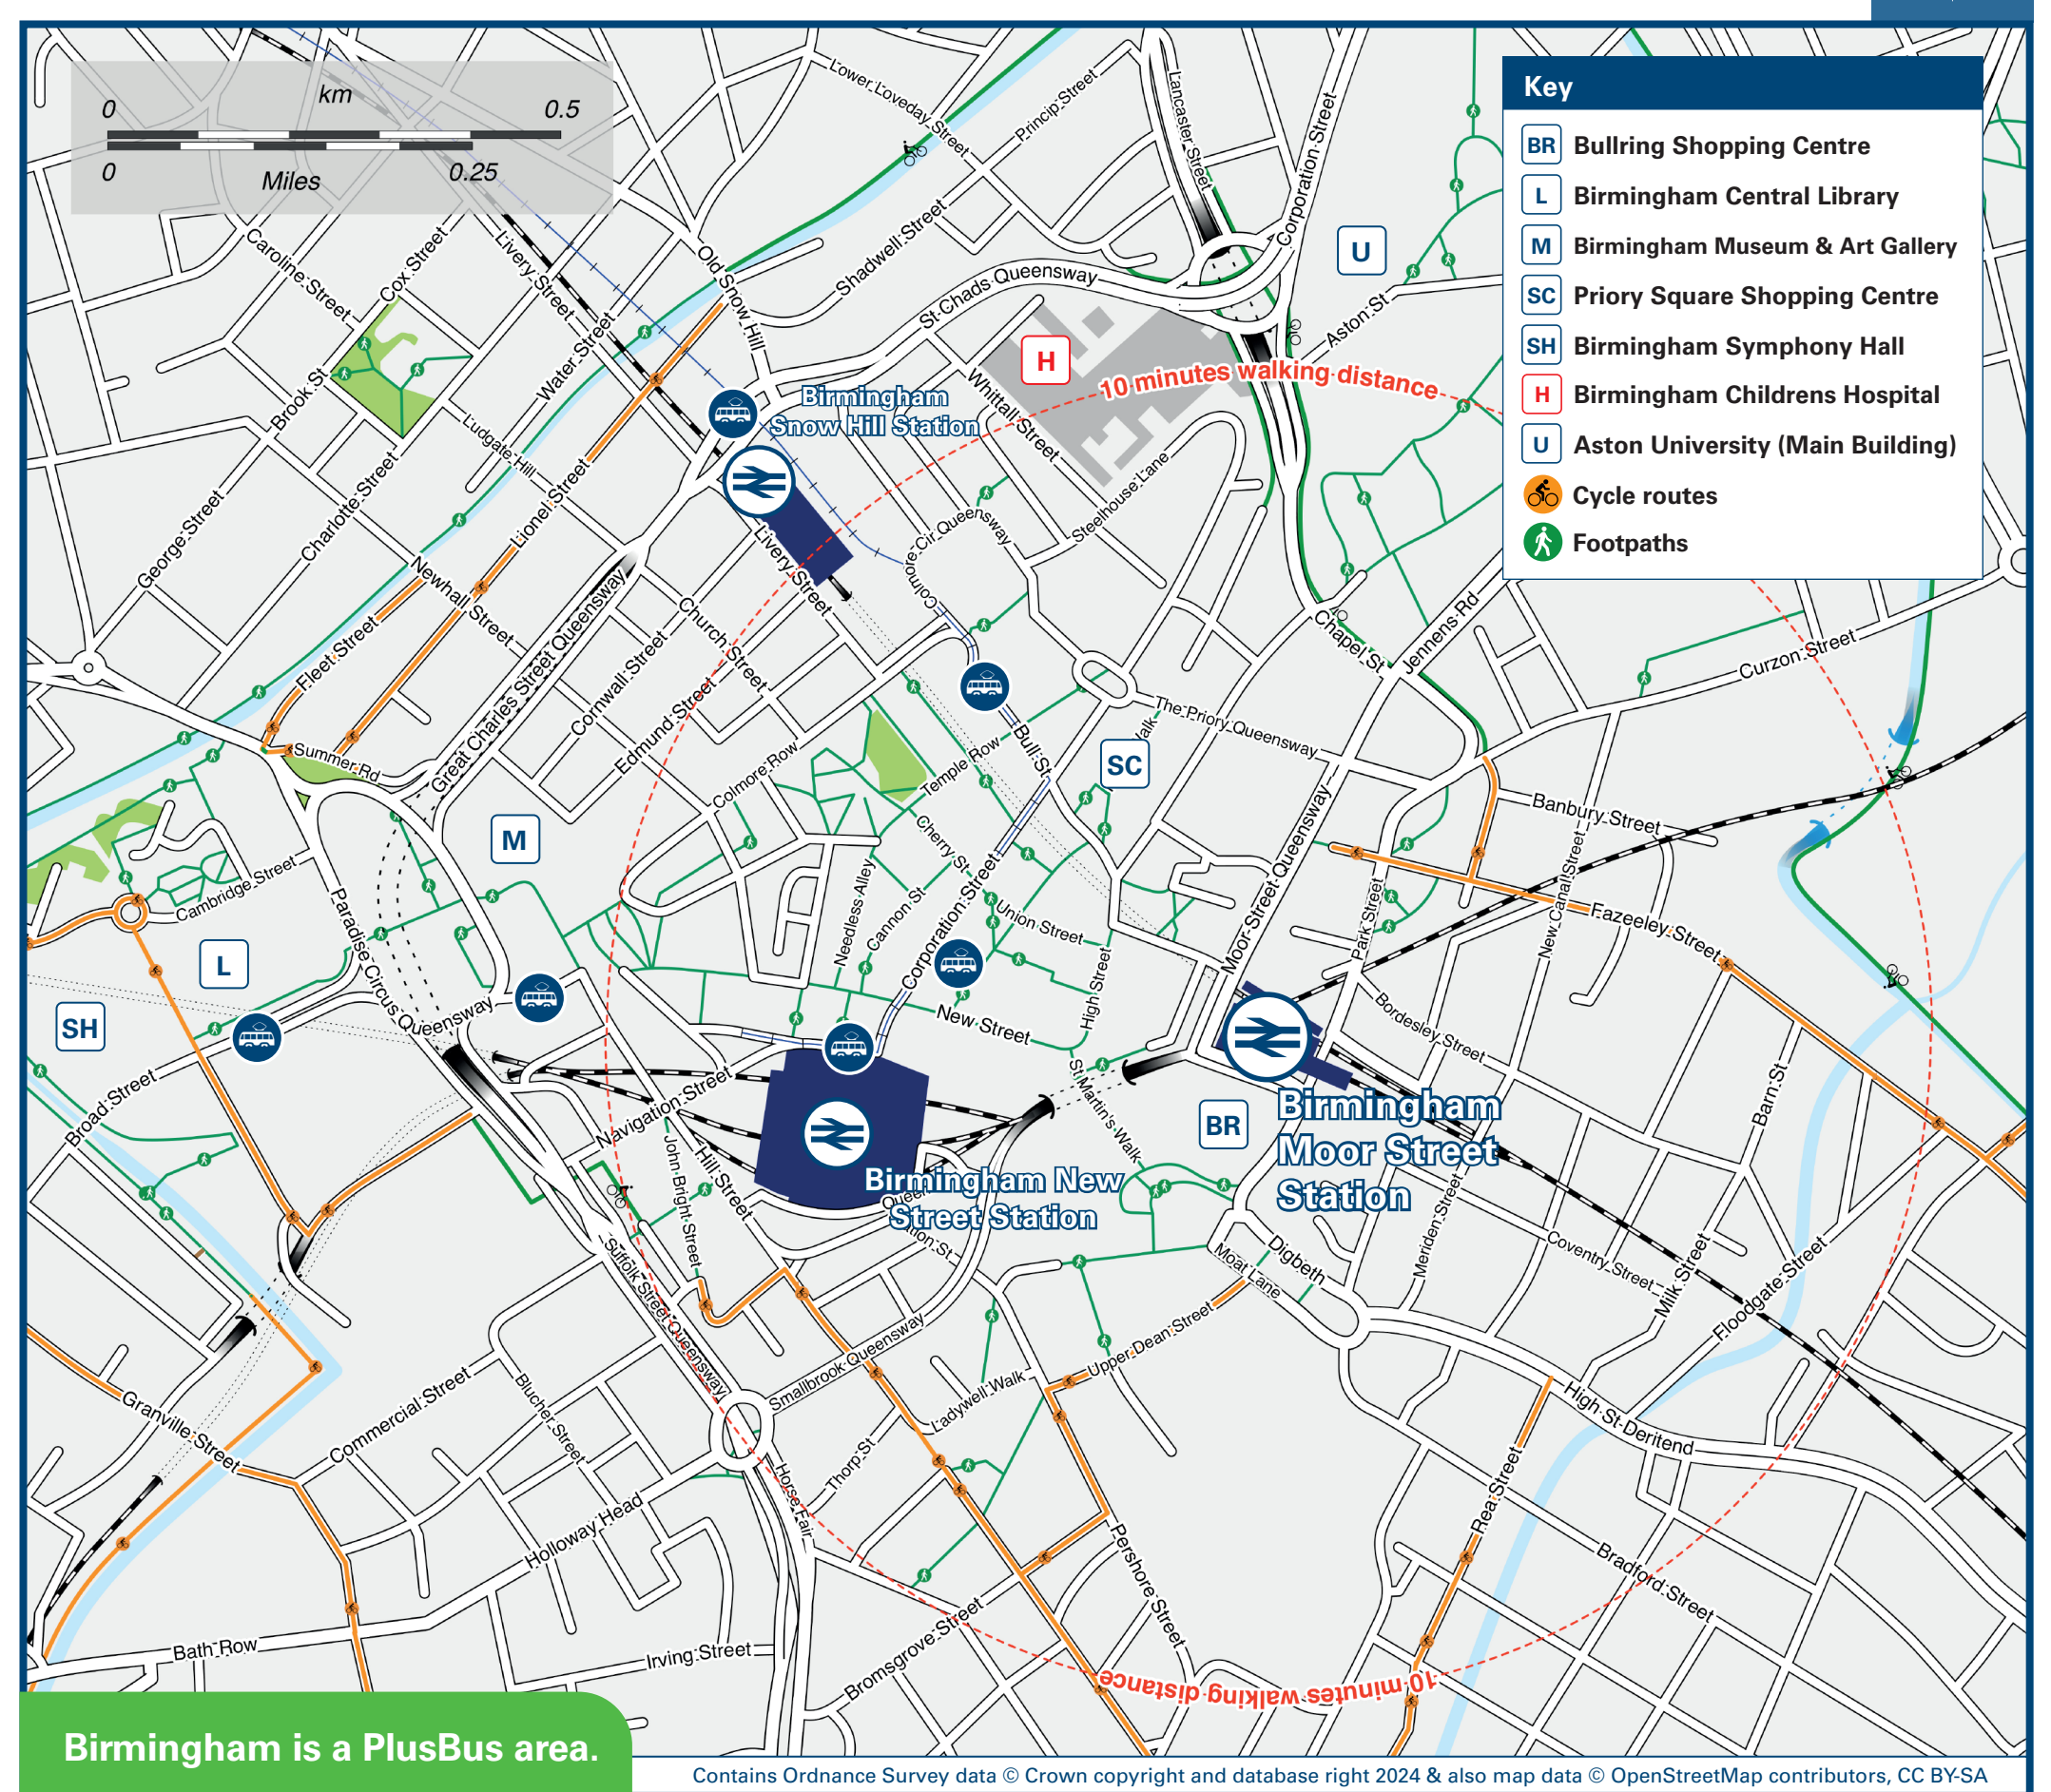

Birmingham Moor Street Station Onward Travel Information

Buses, Metro, Taxis and Cycle Hire

This station is not usually served by rail replacement buses, due to difficult road access. Replacement buses stop at Birmingham Snow Hill station.

Local area map

Birmingham is a PlusBus area. PlusBus is a discount price 'bus pass' that you buy with your train ticket. It gives you unlimited bus travel around your chosen town, on participating buses. Visit www.plusbus.info

Main destinations by bus

(Data correct at May 2024)

DESTINATION	BUS ROUTES	BUS STOP
Acoc's Green	4, 4A	MS 4
Alcester Lane's End	50	MS 2
Alum Rock	14	P.O. 14
Aston University - for City University (Main building)	10-15 minute walk - please see Local Area Map	
Balsall Heath	35, 50	MS 1, MS 2
Bearwood	9, 12, 12A, 13, 13A, 126, X8, X10	SH 2
Billesley	82	MS 6
Bilston MTR	2, 3	MS 4
Birmingham City Football Club (St Andrew's Stadium - Bordesley)	17, 60	MS 13
Birmingham International (Airport & the NEC)	X1	MS 17
Blackheath	X12	P.O. 13
Bloxwich	13A, X8	SH 2
Bournville, Bristol Road	X51	P.O. 8
Cannock (Bus Station)	61, 63	MS 8A
Cannon Hill (for Cannon Park & Midland Art Centre)	X51	P.O. 8
Cape Hill	45, 47	MS 13, MS 4
Castle Bromwich	82, 87	MS 6
Castle Vale	80	MS 4
Chelmsley Wood	X12, X13	P.O. 13
Chelmsley Wood North	94	P.O. 12
City Hospital	97	MS 16
Cotteridge	X1	MS 17
Coventry	X10	SH 2
Cradley Heath Interchange	60	MS 18
Cranes Park	50	MS 2
Druids Heath	35	MS 3
Dudley	12, 12A, 126, X8	SH 2
Edgbaston (Bristol Road)	61, 63	MS 8A
Edgbaston (for Cricket Ground)	45, 47	MS 13, MS 4
Edgbaston (Village) MTR	Midland Metro Tram	Upper Bull St (Tram Stop)
Erdington	66	P.O. 12
Five Ways MTR	110, X3, X4, X5, X14	P.O. 11
Fordbridge	80	MS 4
Frankley (Holly Hill Shops)	9, 12, 12A, 13, 13A, 126, X8, X10	SH 2
Garretts Green	23, 24	MS 7
Gospel Oak	14	P.O. 14
Great Barr (Birmingham Road)	X12	P.O. 13
	97	MS 16
	61, 63	MS 8A
	17	MS 13
	4A	MS 4
	51, X51	P.O. 8, P.O. 9