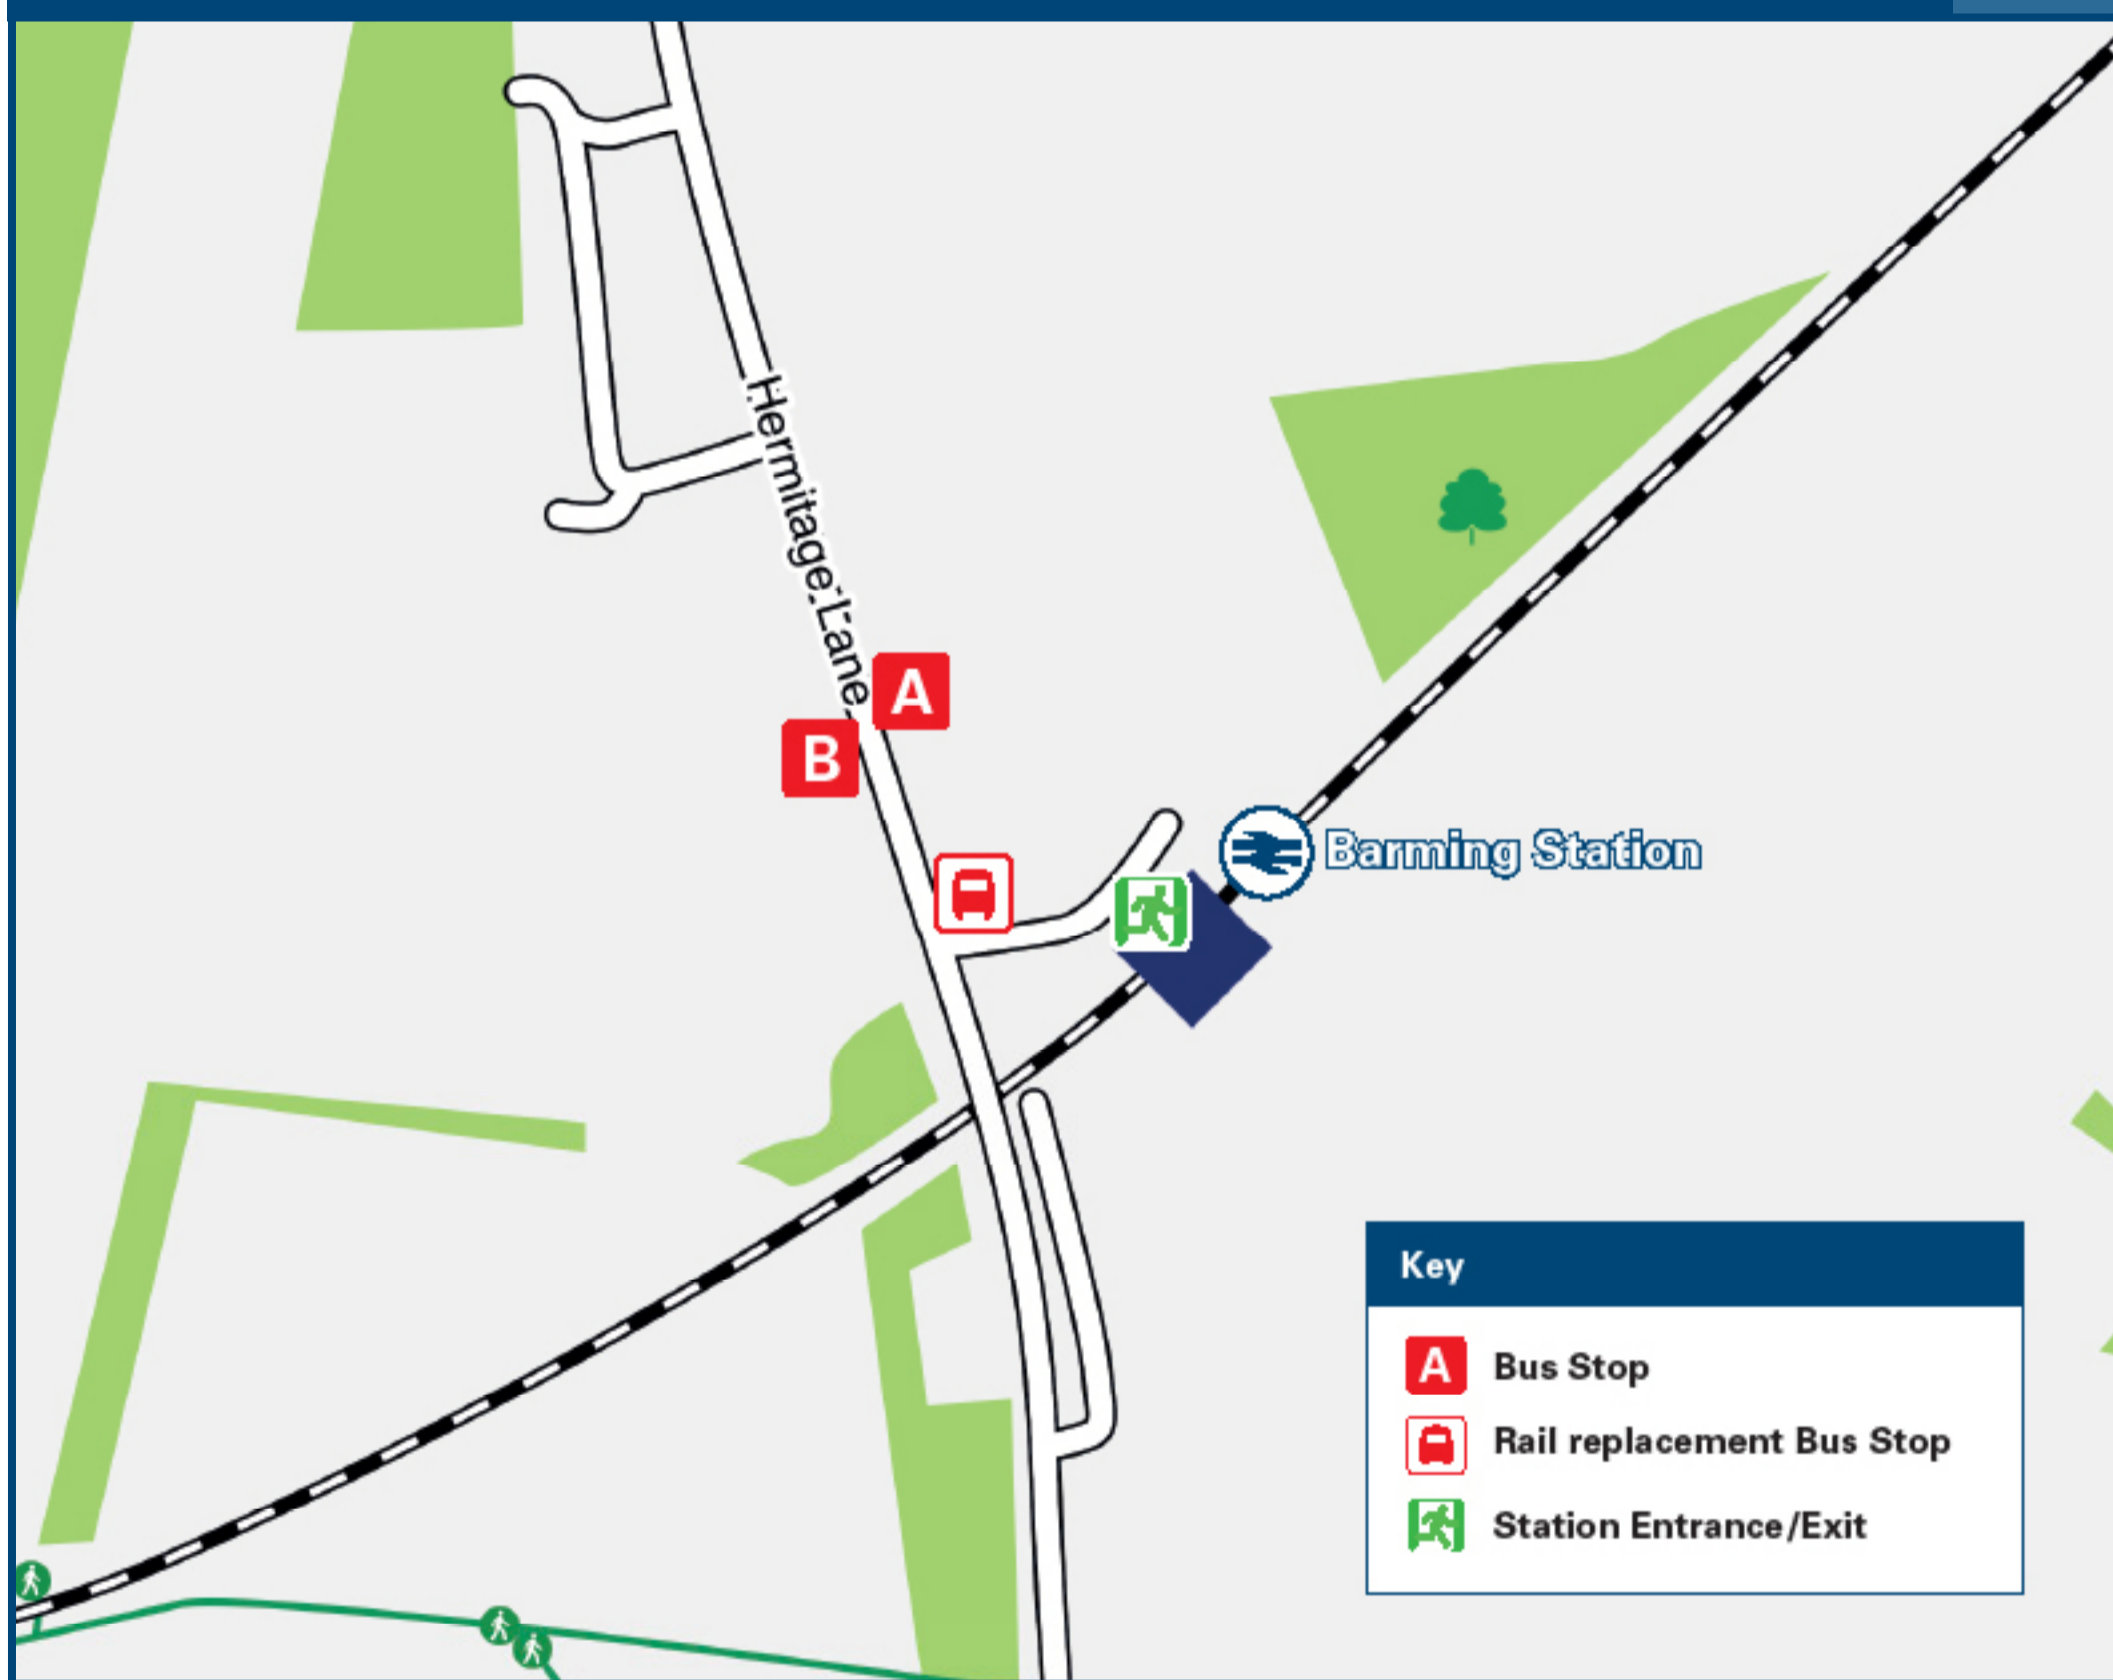

Buses

Rail replacement buses depart from outside of the entrance to Barming station.

Main destinations by bus

(Data correct at April 2022)

DESTINATION	BUS ROUTES	BUS STOP
Addington	58	B
Aylesford (London Road)	58	B
Birling	58	B
Ditton	58	B
East Malling	58	B
Larkfield	58	B
Leybourne	58	B
Maidstone Hospital #	58	B
Preston Hall / London Road #	58	B
Royal British Legion Village	58	B
Ryars	58	B
South Aylesford Retail Park #	58	B
West Malling	58	B
Wrotham Heath	58	B

Notes

Bus route 58 operates hourly daytime Mondays to Saturdays.

For bus times and the latest bus service information, please contact Traveline on 0871 200 22 33 or contact the bus operator (see below):

Nu-Venture (for bus route 58) call 01622 882 288.

To this destination it's approximately 20 minutes walk or take bus 58, from where bus services to additional places operate, contact Traveline for details.

Direct trains operate to this destination from this station.

Taxis	Barming Station has no taxi rank or cab office. Local taxis are available as listed below: (Inclusion of this number doesn't represent any endorsement of the taxi firm)	Express Taxis 01622 222 222	Maidstone Taxis 07930 281 229	Sapphire Cars 01622 663 000

Further information about all onward travel

Local Cycle Info tmbc.gov.uk For more information about cycle routes.	National Cycle Info sustrans.org.uk Sustrans is the UK's leading sustainable transport charity.	Bus Times See timetable displays at bus stops. www.traveline.info 0871 200 22 33 calls cost 13p per minute plus your phone company's access charge	NextBuses Find the bus times for your stop. Search for a bus stop by entering a postcode, street & town or a stop name & town.	PlusBus plusbus.info A discount price 'bus pass' that you buy with your train ticket. It gives you unlimited bus travel around your chosen town, on participating buses.

National Rail Enquiries

Online nationalrail.co.uk	NRE App Free National Rail Enquiries app for iOS and Android	Social Media facebook.com/nationalrailenq @nationalrailenq	Alert Me You can sign up to Alert Me messages on the National Rail Enquiries website where you can receive train and platform notifications directly to your smart phone. nationalrail.co.uk/alertme	Contact Centre 03457 48 49 50 Calls cost no more than calls to geographic numbers (01 or 02) and may be recorded.	PlusBike nationalrail.co.uk/plusbike For more information.

National Rail
Britain's train companies working together