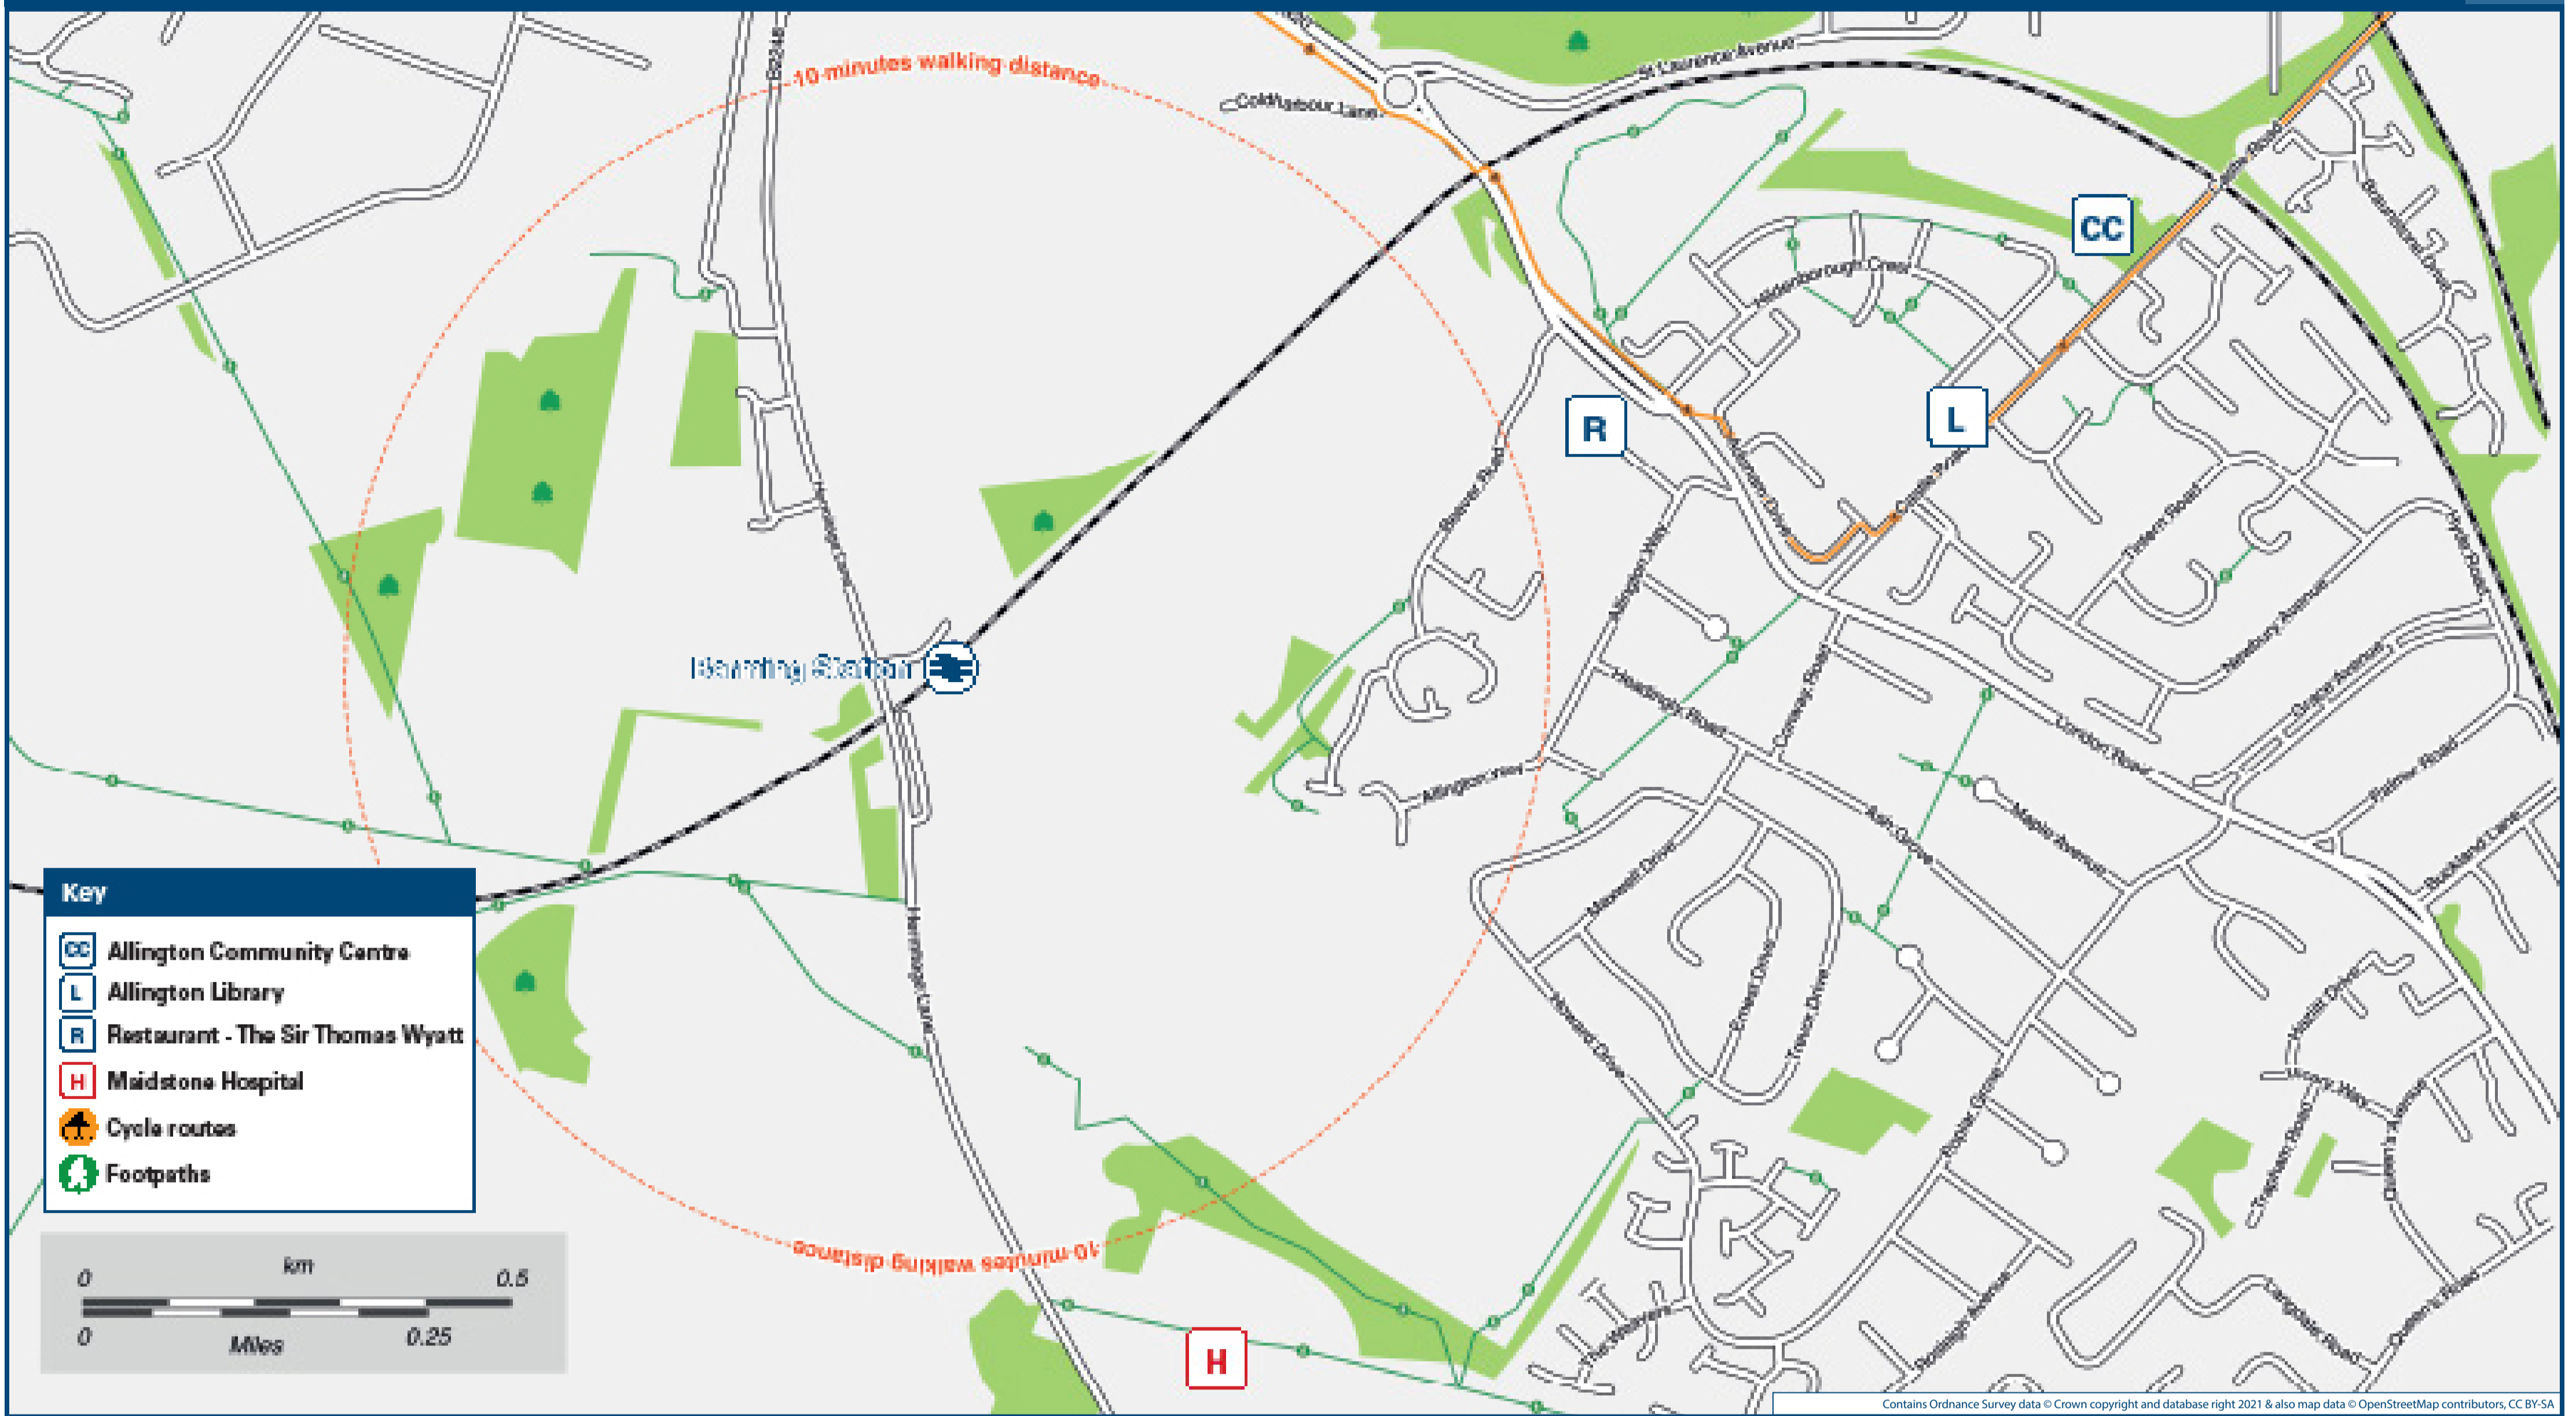

Barming Station

Onward Travel Information

Local area map