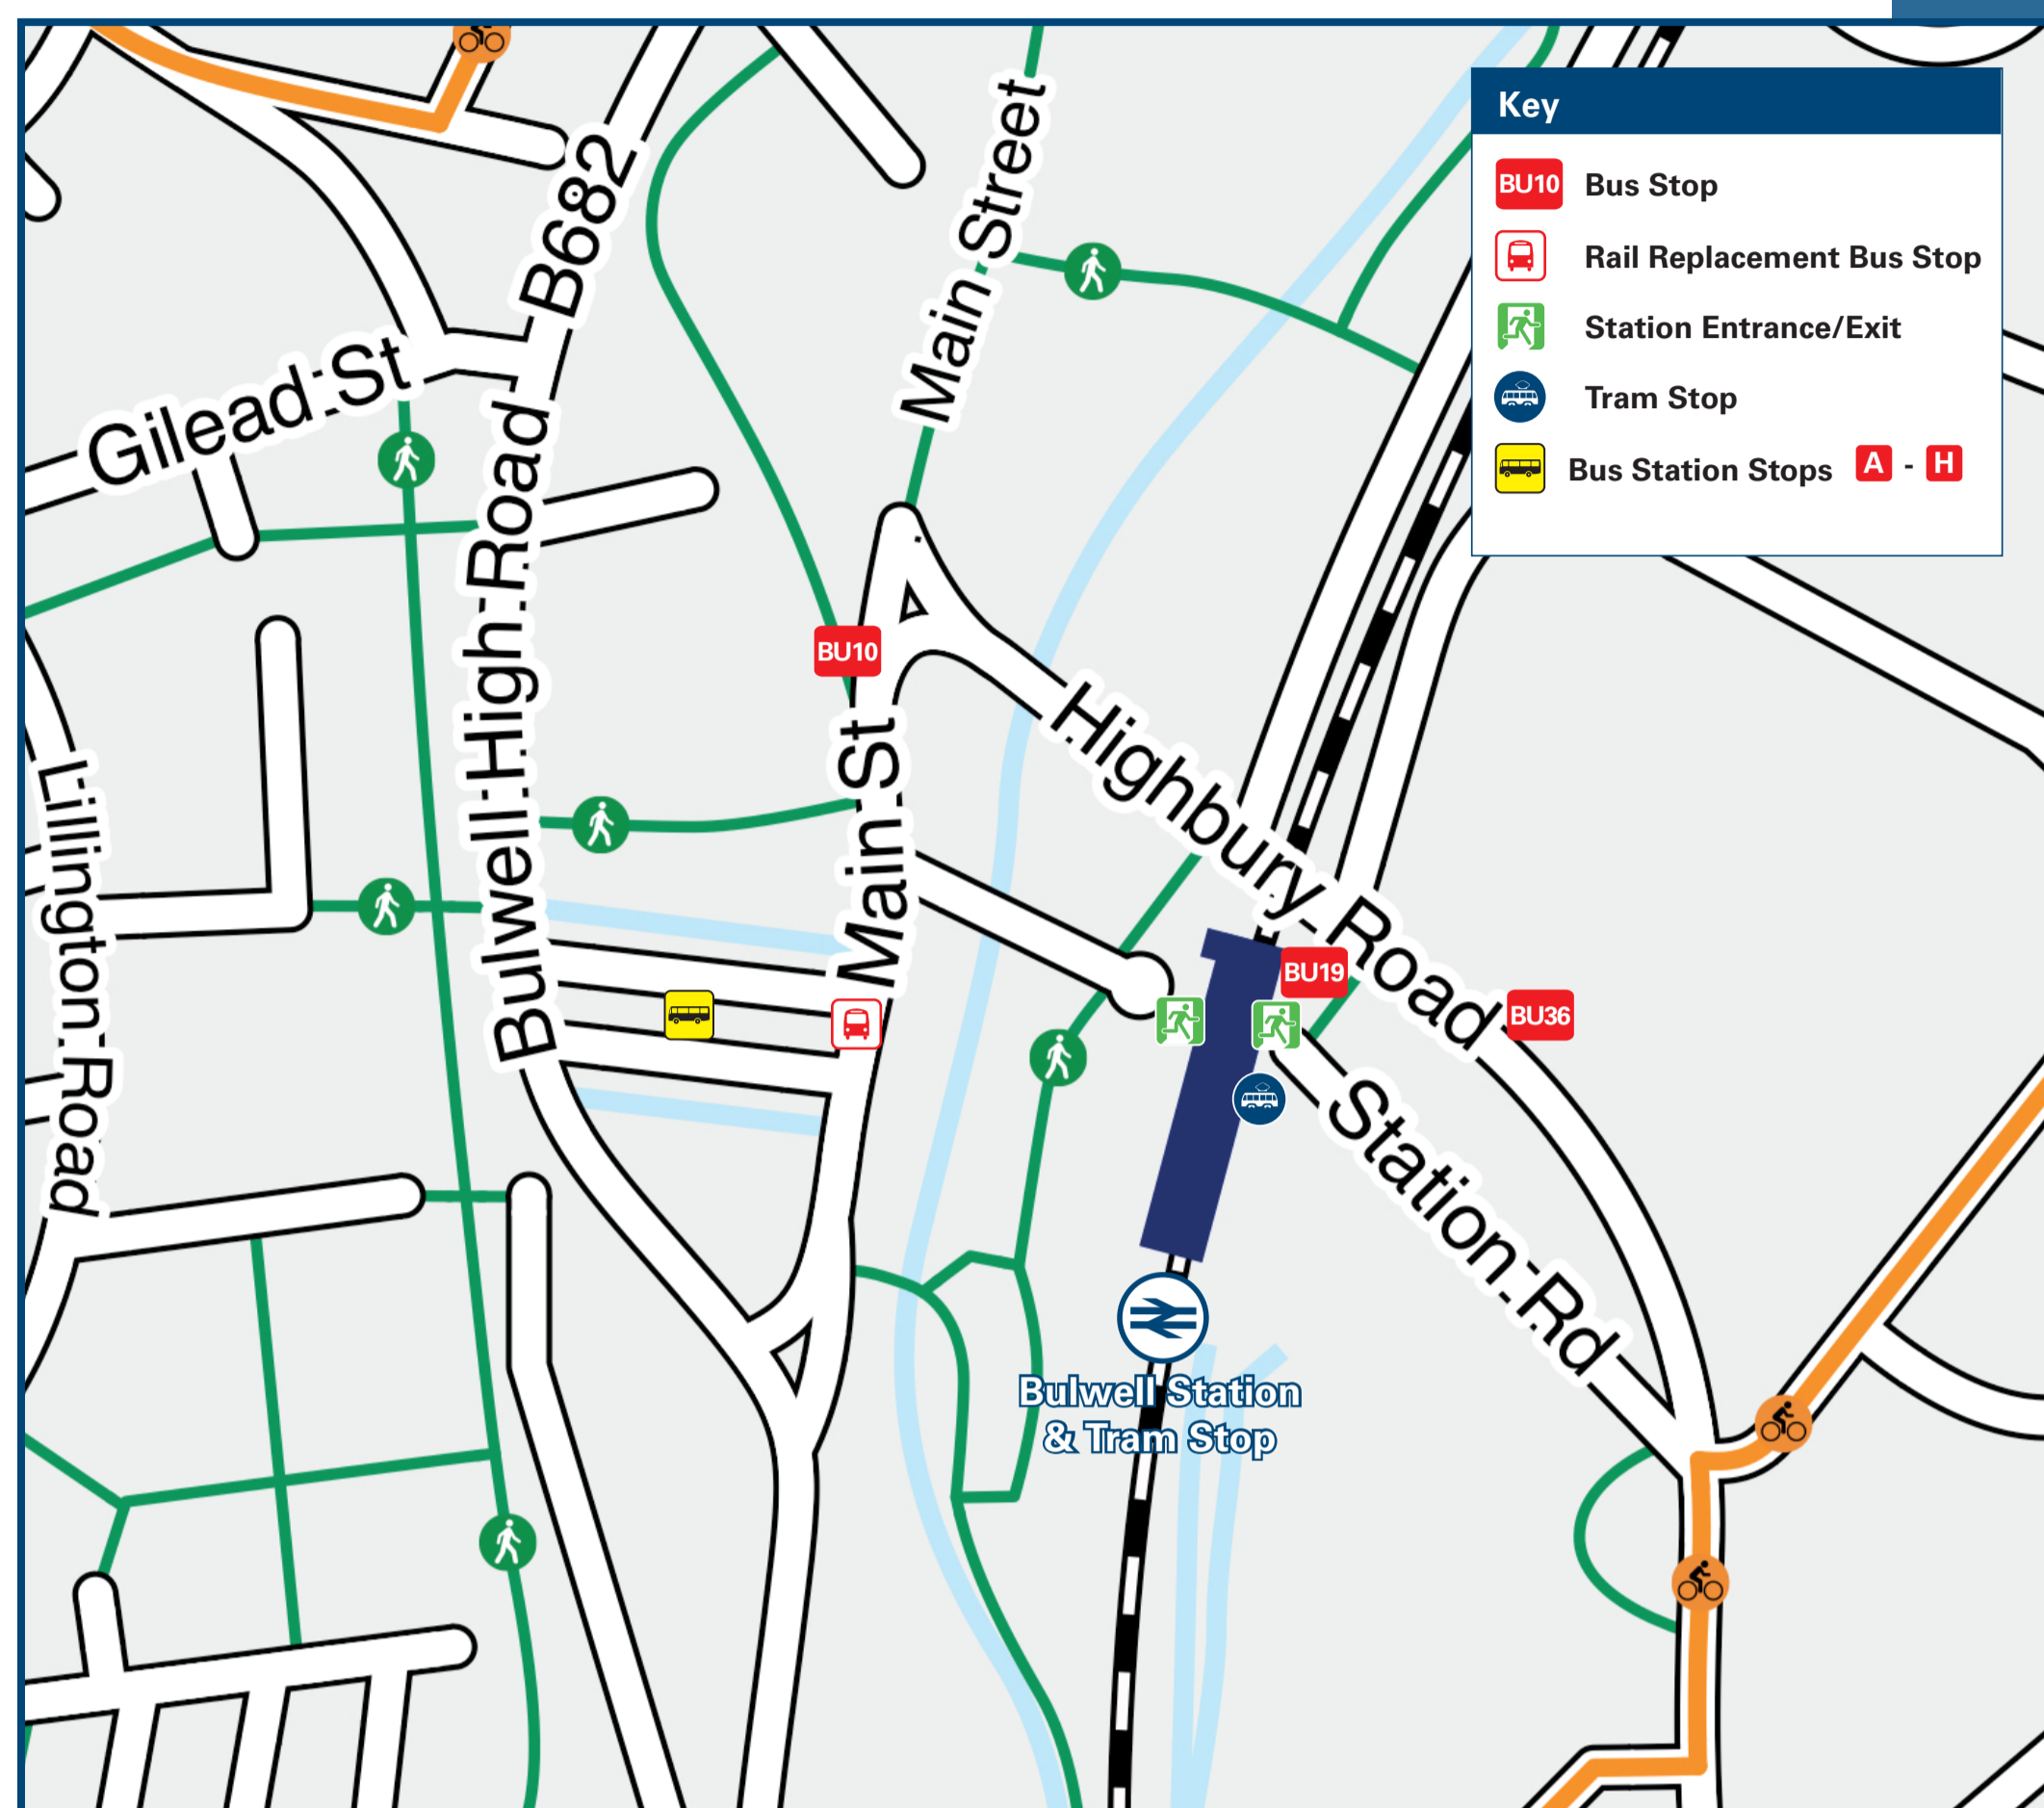

Bulwell Station

Onward Travel Information

Buses and Trams

Rail replacement buses and coaches depart from bus stops on Main Street.