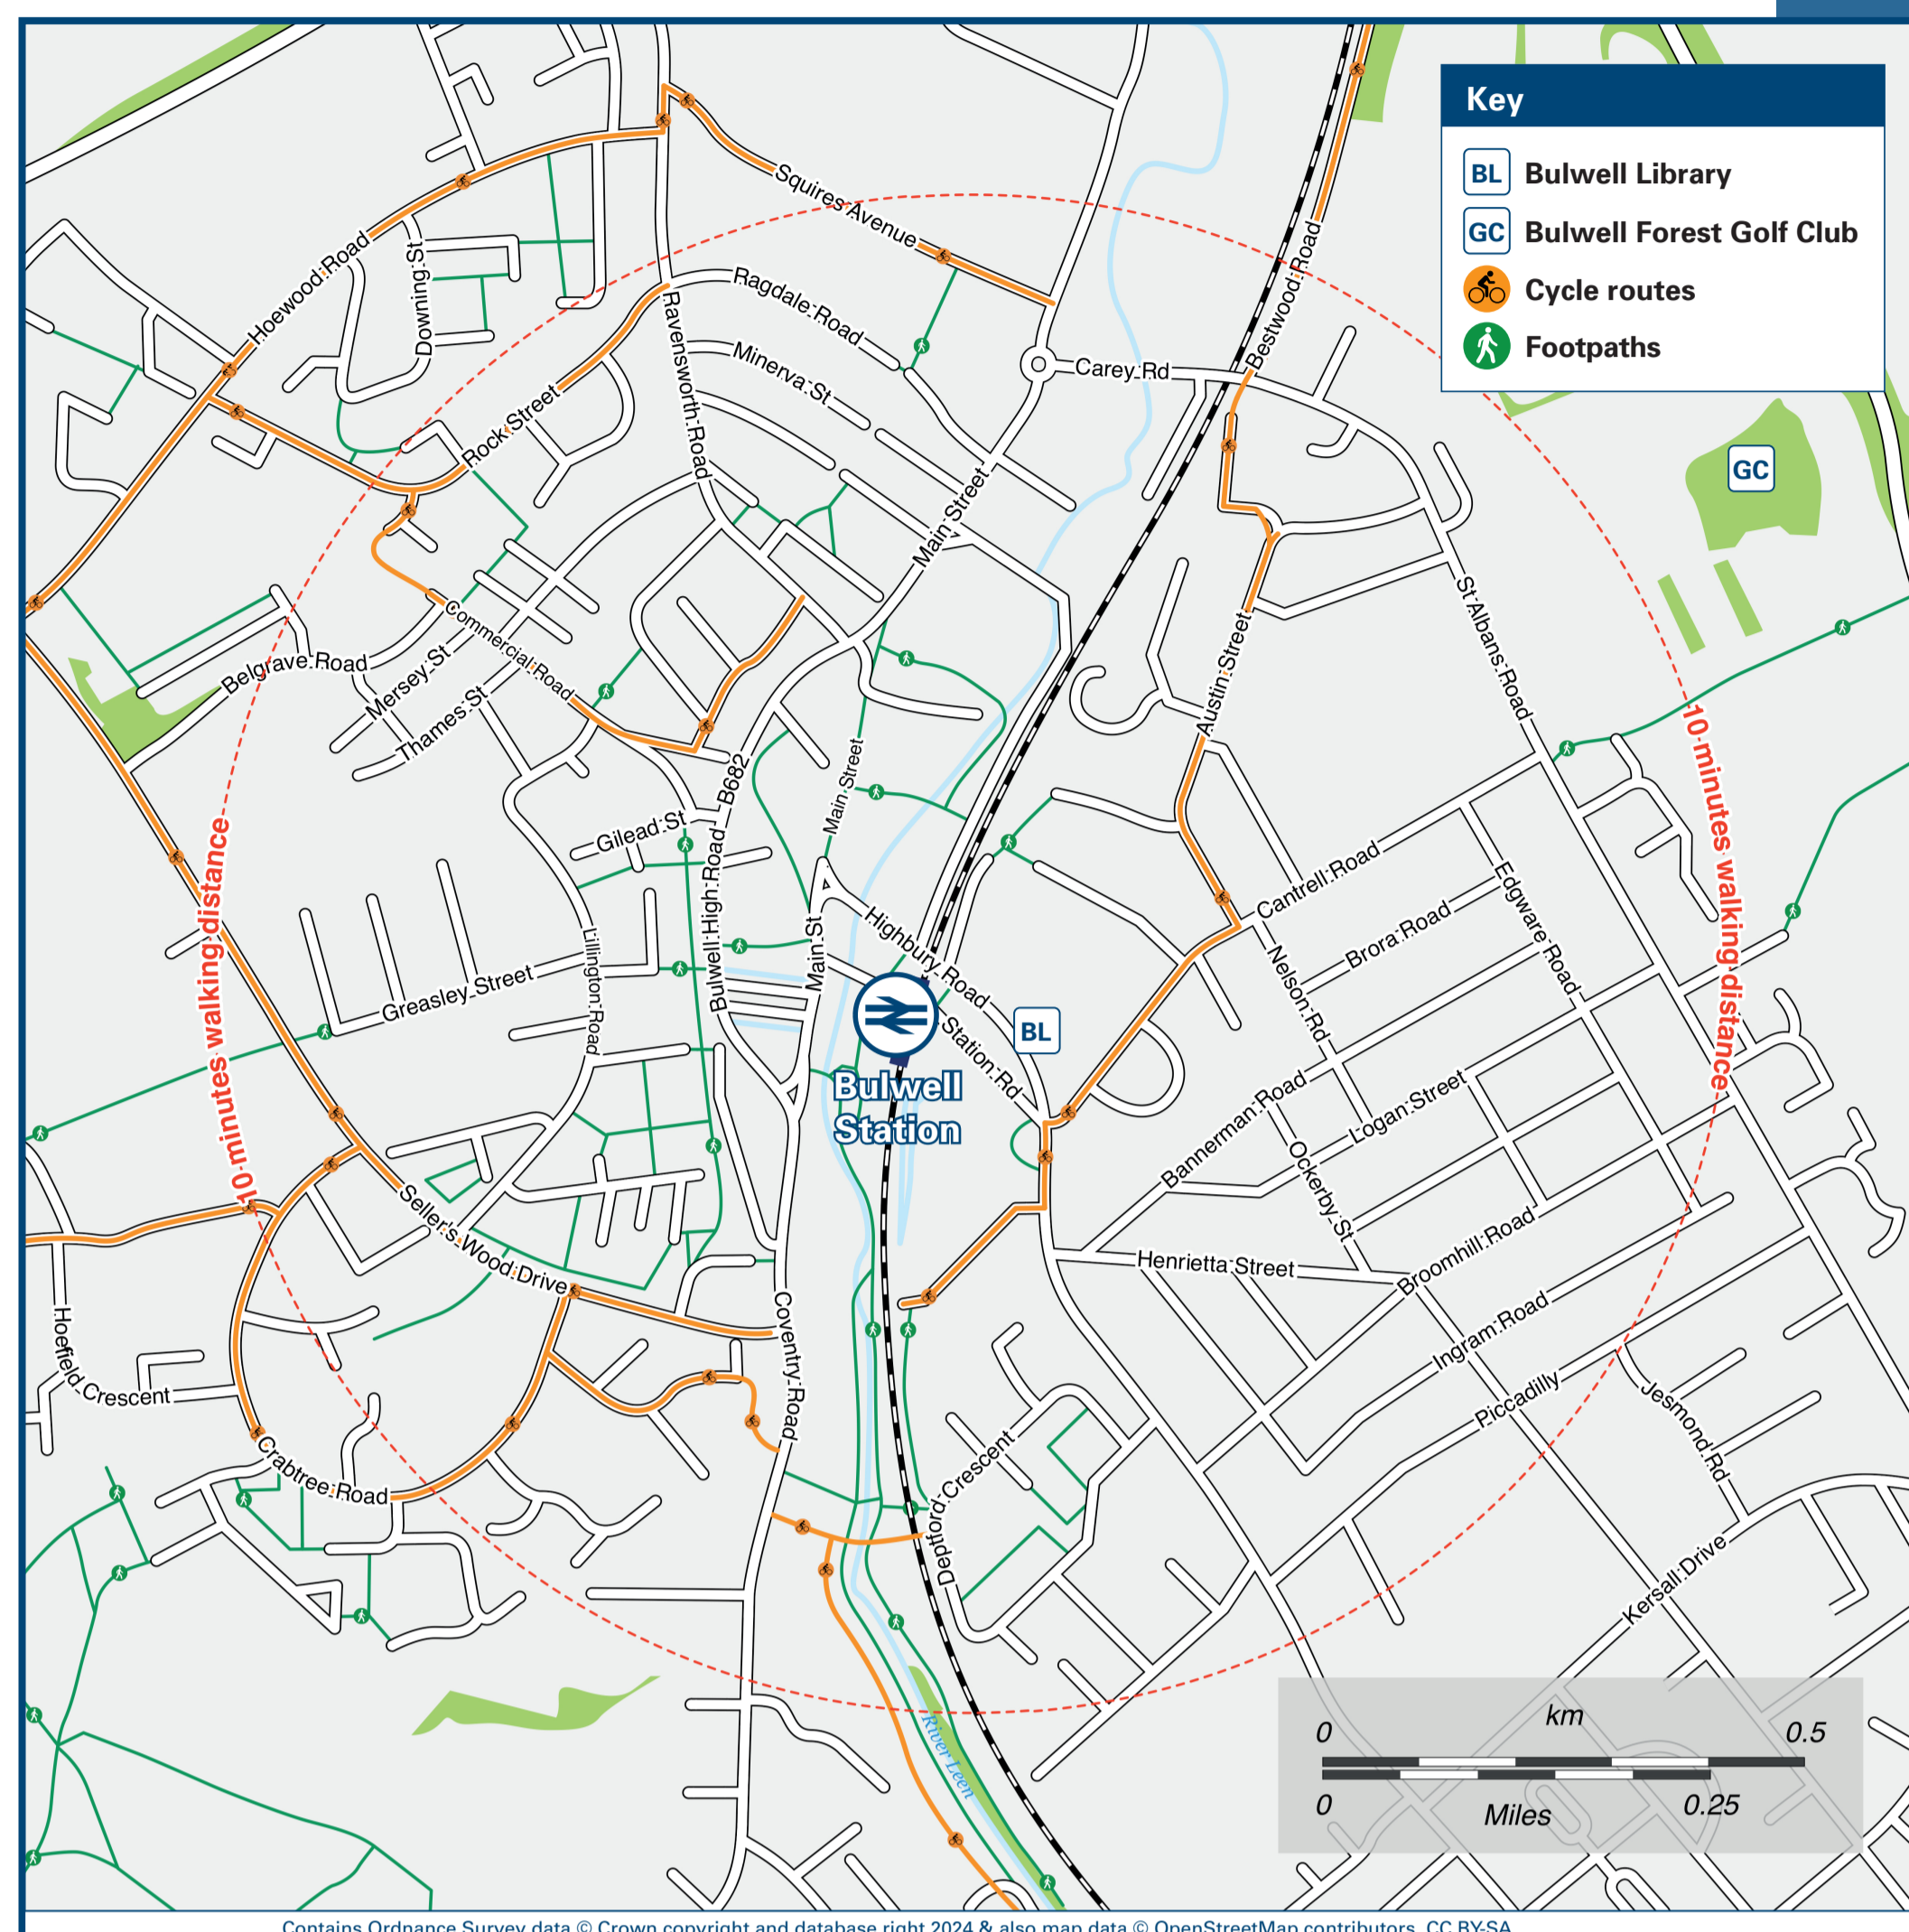

Bulwell Station

Onward Travel Information

Buses and Trams

Rail replacement buses and coaches depart from bus stops on Main Street.

Local area map

Main destinations by bus and tram (Data correct at March 2024)