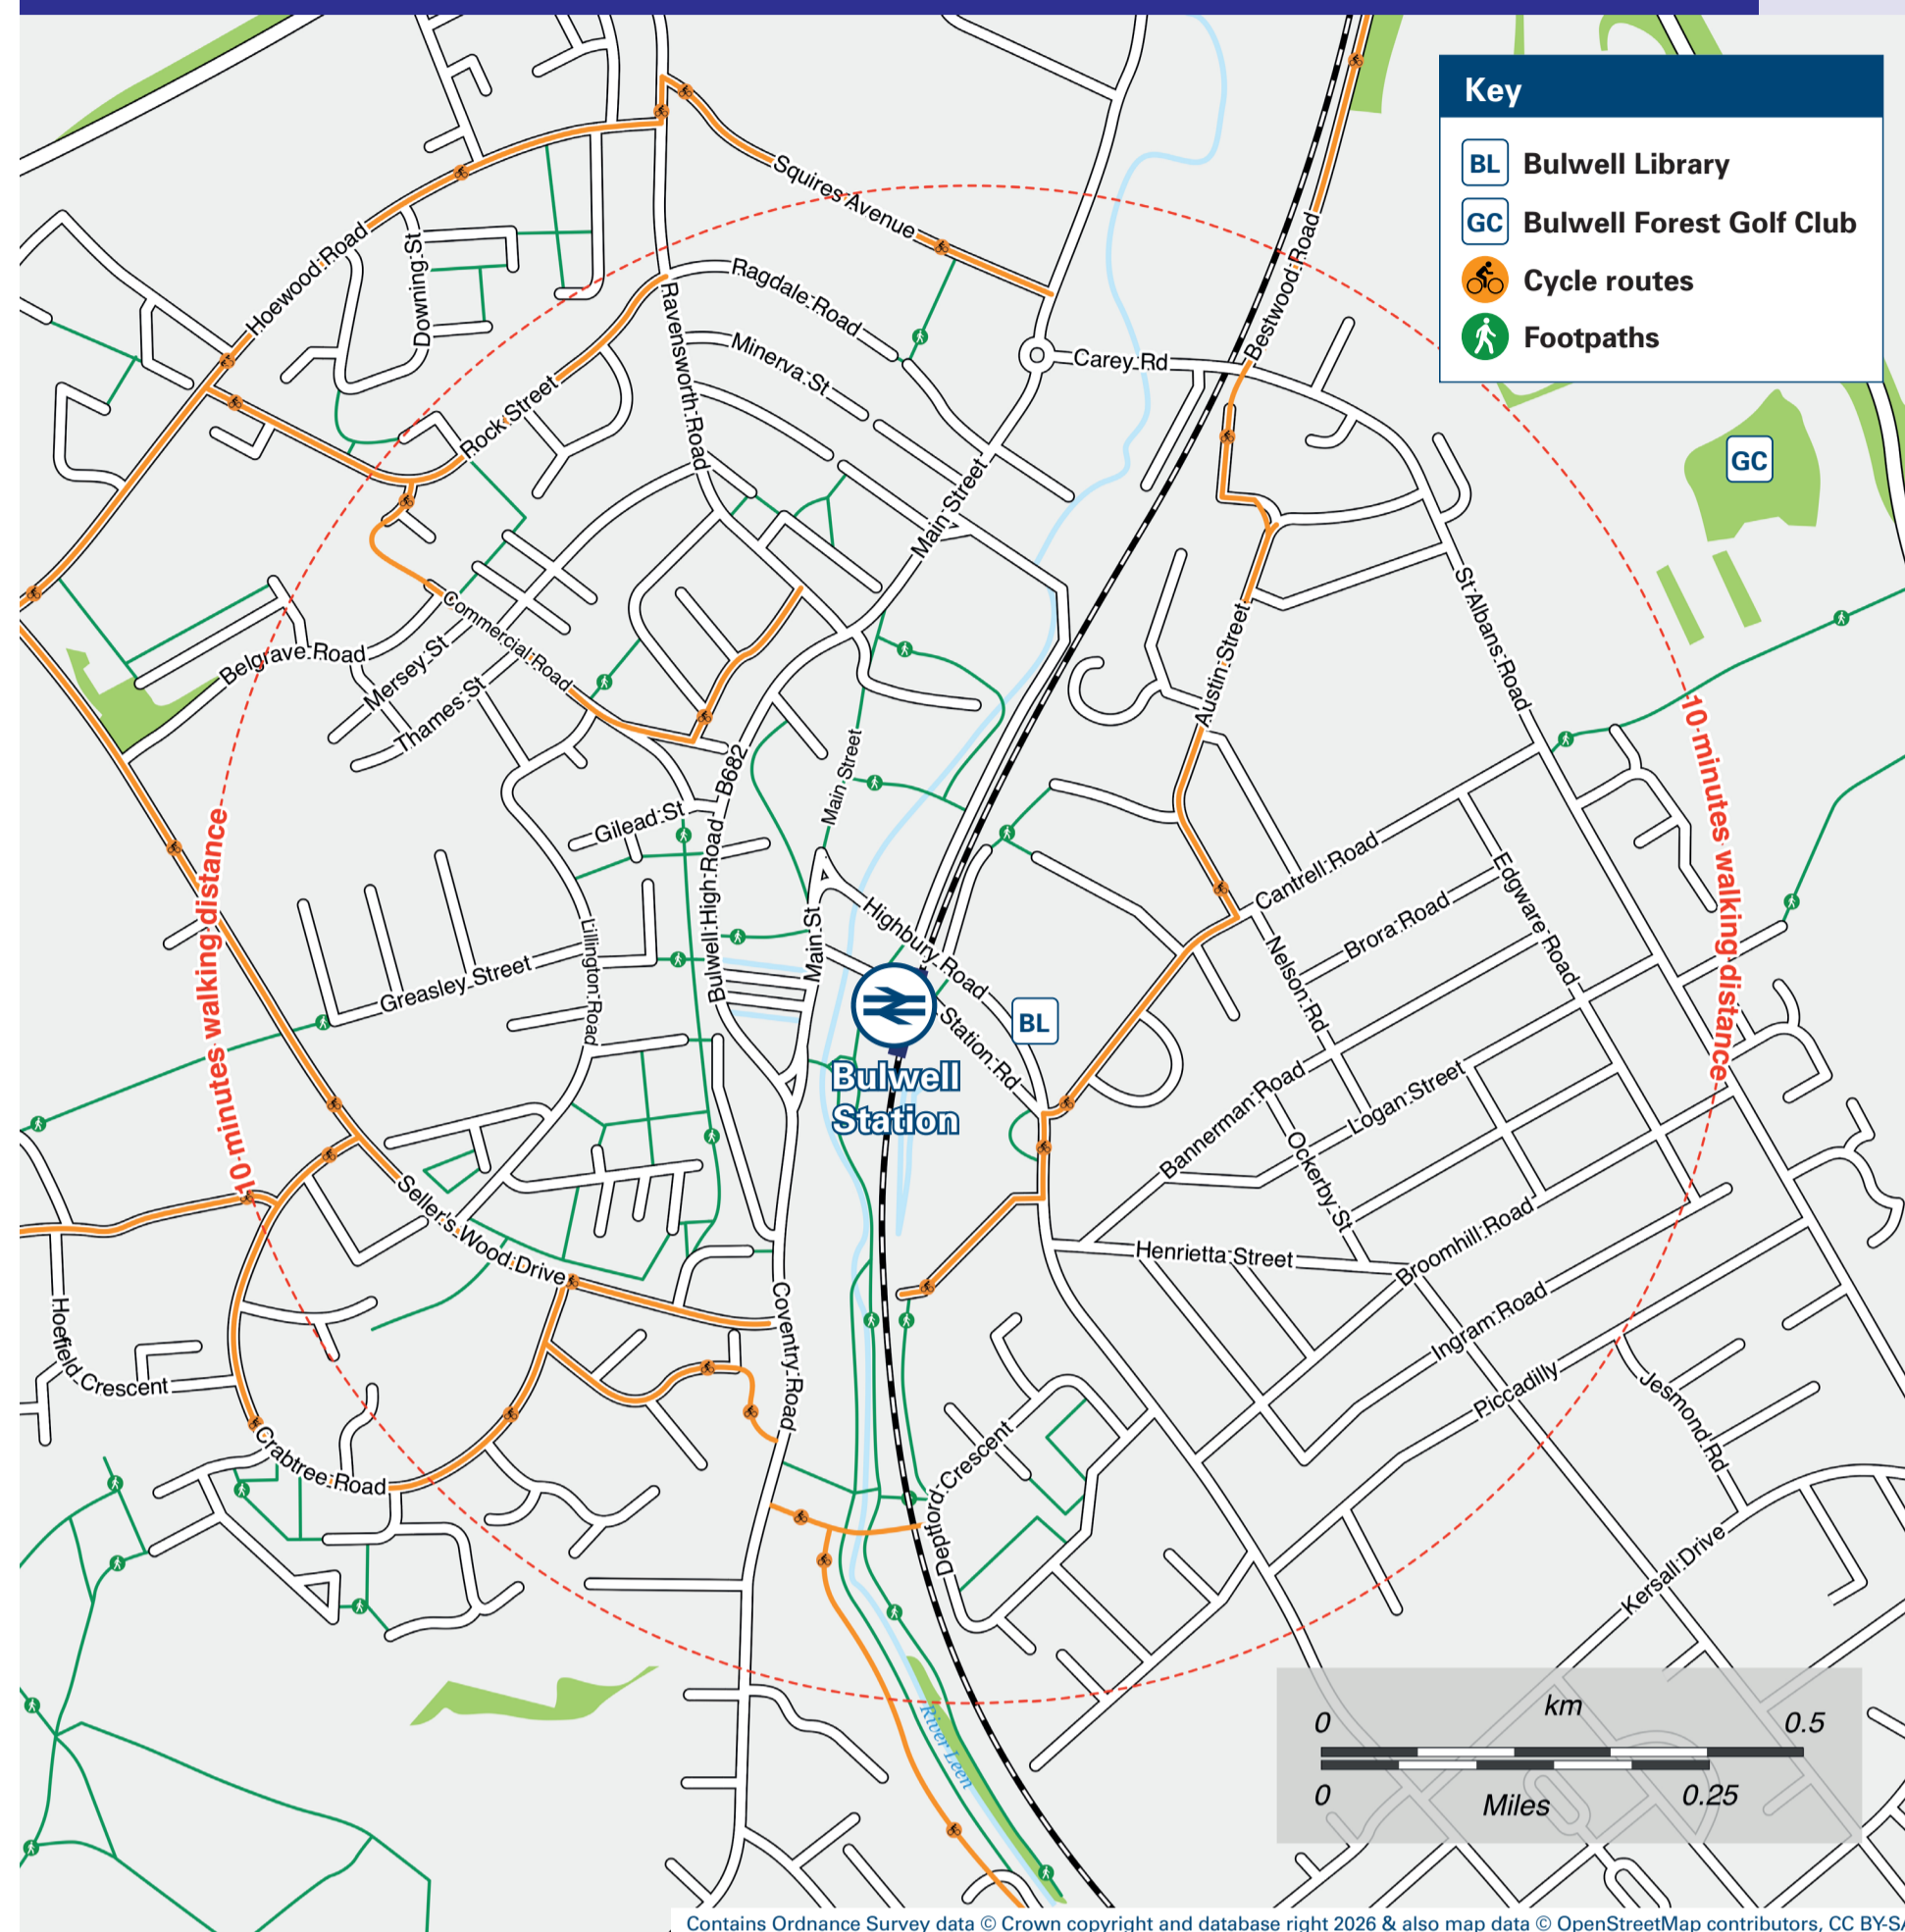

Local area map

Main destinations by bus

(Data correct at May 2026)

DESTINATION	BUS ROUTES	BUS STOP	DESTINATION	BUS ROUTES	BUS STOP	DESTINATION	BUS ROUTES	BUS STOP
Arnold	79	Bus Stn BU02	Highbury Vale	Tram (Southbound) 17	Tram S Bus Stn BU01	Nuthall (Church)	528#	Bus Stn BU07
Aspley	79	Bus Stn BU03	HM Prison Nottingham	68, 69, L14#	Bus Stn BU08, BU10, BU36	Queens Medical Centre	Tram (Southbound) 35	Tram S Bus Stn BU06
Basford	Tram (Southbound) 68, 69, L14#	Tram S Bus Stn BU08, BU10, BU36	Hucknall (Butlers Hill)	17	Bus Stn BU01	Radford	79	Bus Stn BU06
Beeston Centre (Bus & Tram Interchange)	70, 71	Bus Stn BU07	Hucknall (Town Centre)	Tram (Northbound)	Tram N	Rise Park	L14#	Bus Stn BU08, BU10, BU36
Bestwood Park (Elmbridge Shops)	Tram (Southbound)	Tram S	Hyson Green	Tram (Northbound)	Tram N	Selston (Selston Church)	79	Bus Stn BU02
Bestwood Village (for Country Park)	Tram (Southbound)	Tram S	Kimberley (Library)	Tram (Southbound)	Tram S	Sherwood (Hucknall Road)	528#	Bus Stn BU07
Bilborough	L14#	Bus Stn BU08, BU10, BU36	Lenton	L14#	Bus Stn BU08, BU10, BU36	Snape Wood	17	Bus Stn BU01
Broxtowe	35	Bus Stn BU05	Lenton Abbey	528#	Bus Stn BU07	Strelley	68, 69	BU19, Bus Stn BU04
Bulwell Hall (Moor Bridge)	35	Bus Stn BU05	Mapperley	35	Bus Stn BU05	Top Valley	35	Bus Stn BU05
Bulwell Hall Park	70, 71, 528#	Bus Stn BU07	Moorgreen	19*	Bus Stn BU03	Underwood	79	Bus Stn BU02
Cinderhill	79	Bus Stn BU06	Nottingham (Canning Circus)	528#	Bus Stn BU07	University of Nottingham (University Park Campus)	35	Bus Stn BU05
City Hospital (Hucknall Road)	17	Bus Stn BU01	Nottingham (City Centre)	35	Bus Stn BU05	Warren Hill (Queens Bower Road)	79	Bus Stn BU02
Daybrook (Oxclose Lane)	L14#	Bus Stn BU08, BU10, BU36	Nottingham City Hospital	79	Bus Stn BU06	Watnall	528#	Bus Stn BU07
Forest Fields	79	Bus Stn BU02	Nottingham Trent University	L14#	Bus Stn BU08, BU10, BU36	Whitemoor (Western Boulevard)	79	Bus Stn BU06
Heathfield Estate (Fenton Road)	Tram (Southbound)	Tram S	Nottingham Station	Tram (Southbound)	Tram S	Wollaton / Wollaton Vale	35	Bus Stn BU05
Hempshill Vale	68, 69	Bus Stn BU08, BU10, BU36	Nottingham Trent University	Tram (Southbound)	Tram S	Wollaton Park & Hall (Main Gates / Derby Road)	35	Bus Stn BU05
Highbury Hospital	68, 69, L14#	Bus Stn BU08, BU10, BU36		17	Bus Stn BU01			

NOTES

For bus times and days of operation please contact Traveline on www.traveline.info or call: 0871 200 22 33

All other listed bus routes operate daily services.

Bus routes 528 & L14 run limited daytime Mondays to Saturdays services, only. No evening or Sunday services.

* Bus routes 19 operate hourly daytime services on Mondays to Fridays, only.

• Direct trains operate to this destination from this station.

Taxis

Bulwell station has no taxi rank or cab office. Advance booking is essential, please consider using the following local operators: (Inclusion of this number doesn't represent any endorsement of the taxi firm)

Central Cars Nottingham
0115 976 2222

Taxis Cars Bulwell
0115 871 0617