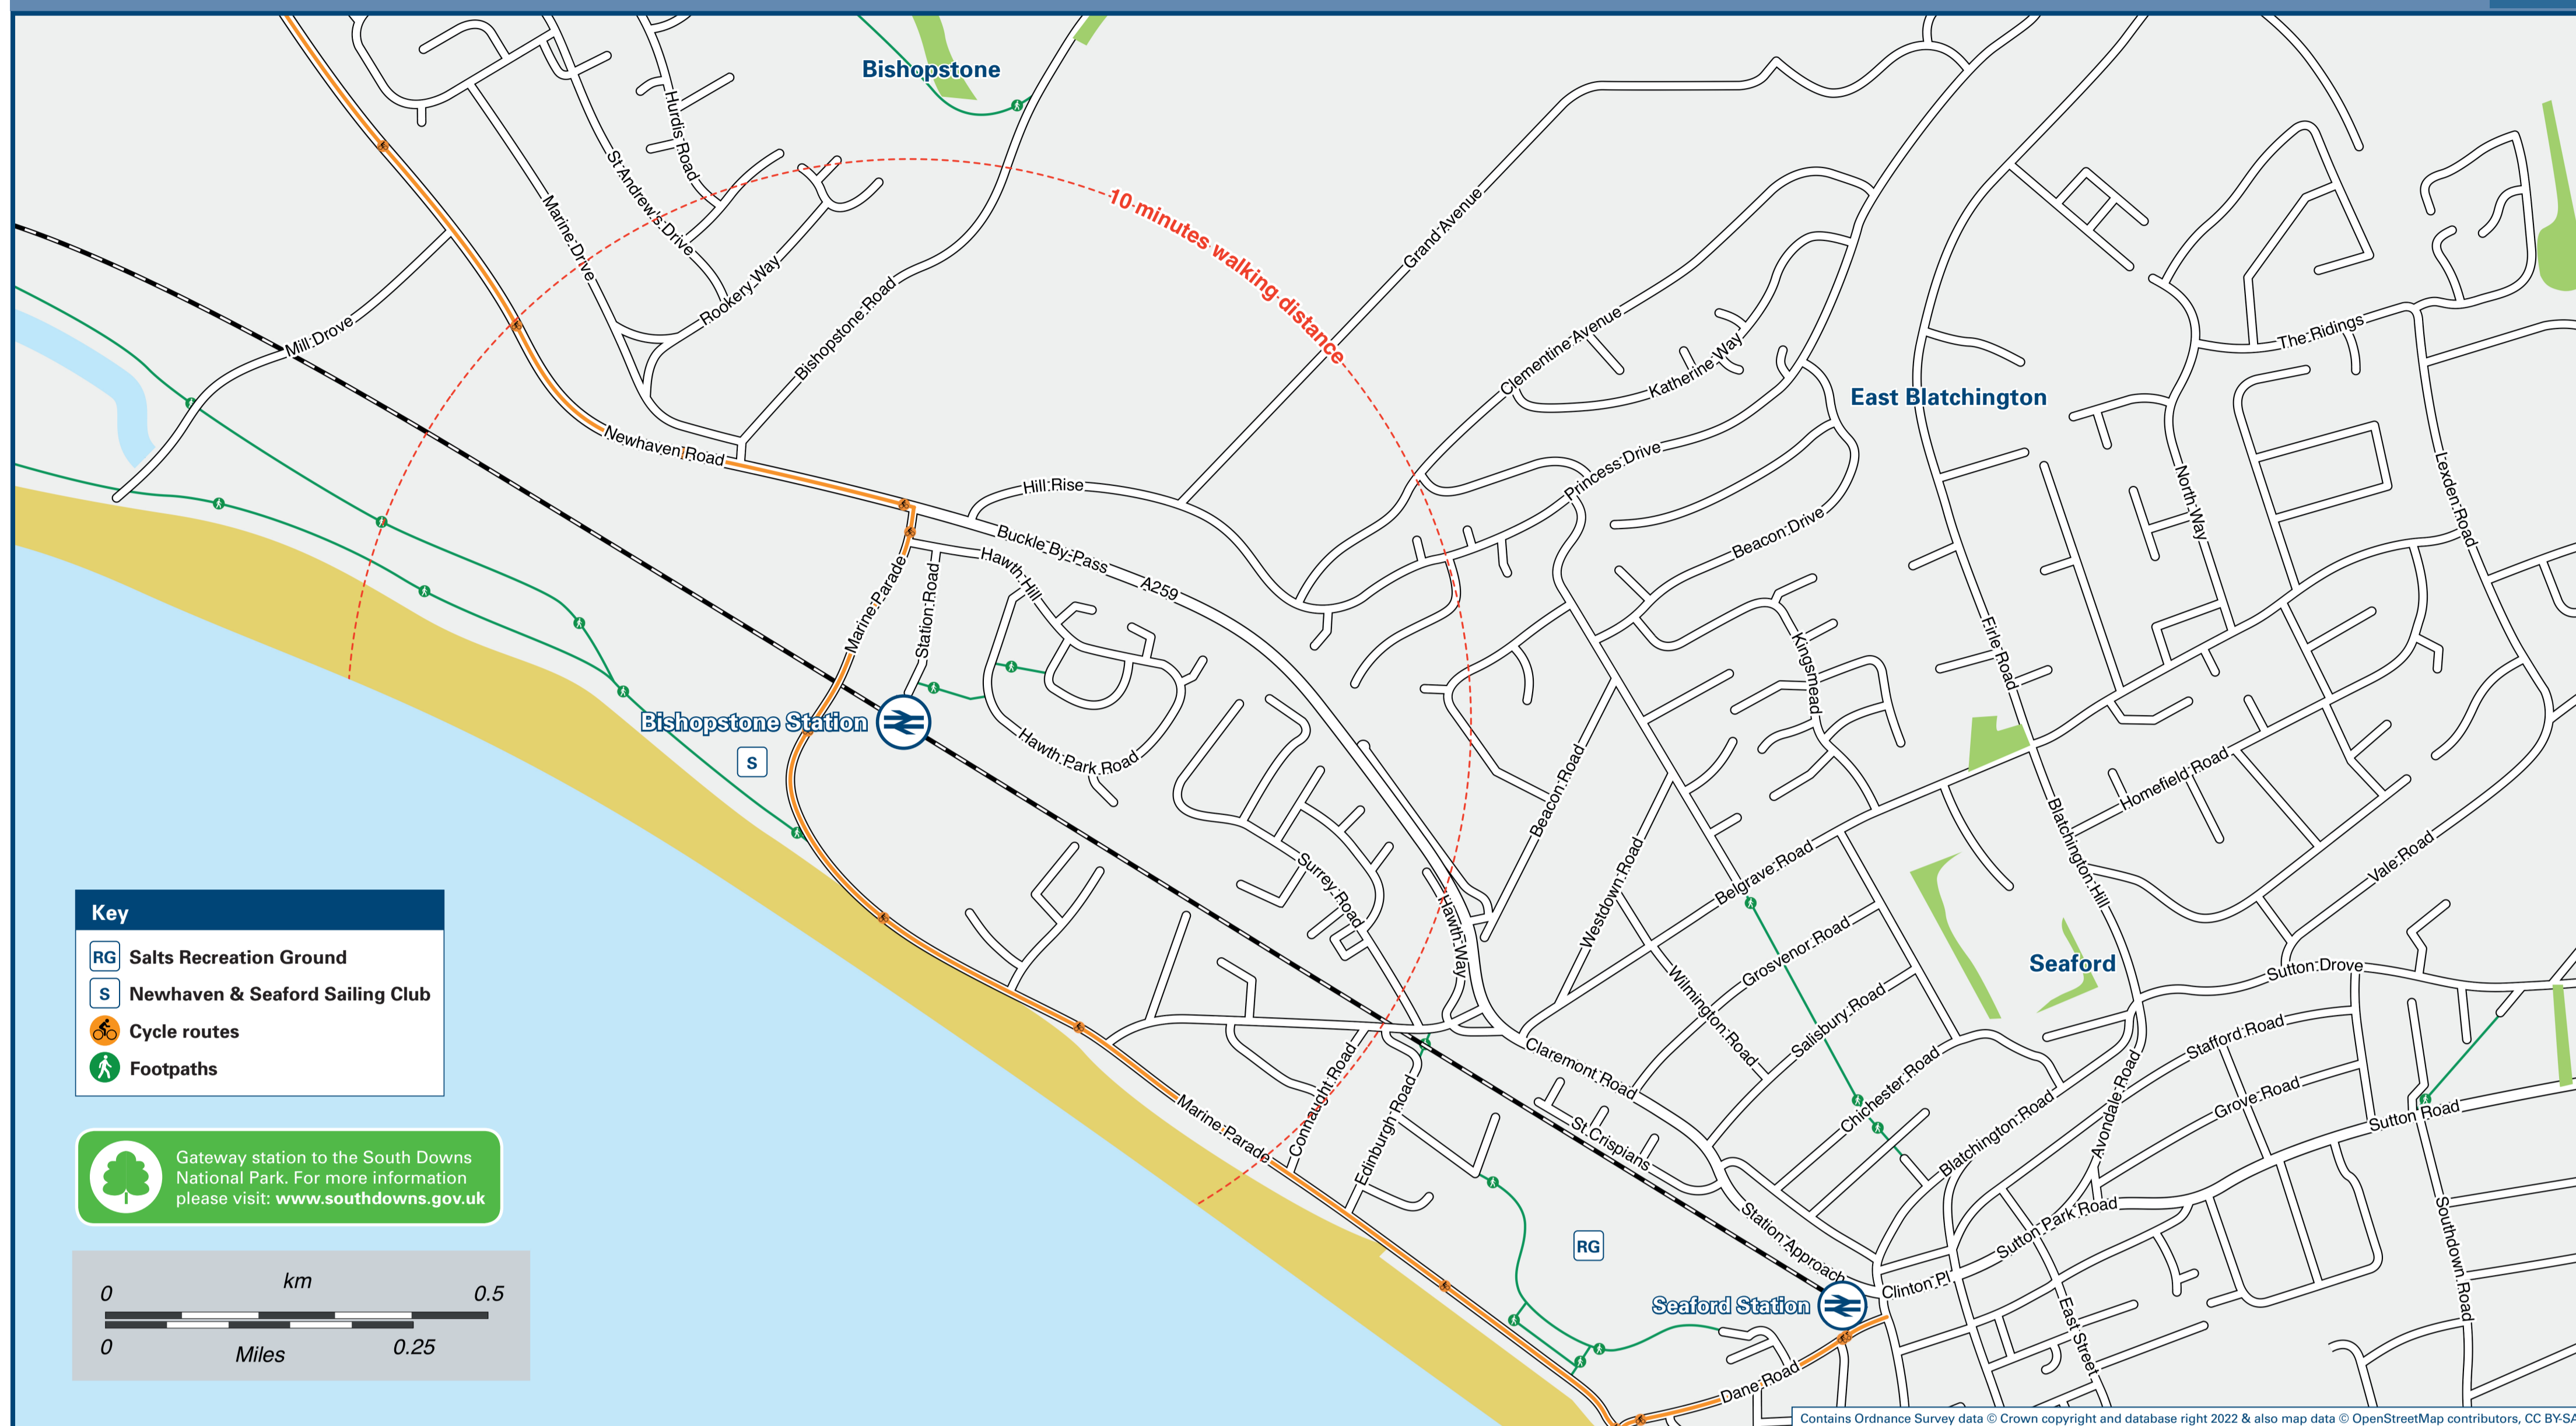

Bishopstone Station

Onward Travel Information

Local area map

Buses

Main destinations by bus

(Data correct at April 2023)

DESTINATION	BUS ROUTES	BUS STOP
Bishopstone (Hurdis Road)	120	A
Brighton City Centre (Clock Tower for Churchill Square)	12, 12A	C
Brighton Kemp Town (Paston Place for County Hospital)	12, 12A	C
Brighton Marine Gate (for Brighton Marina)	12, 12A	C
Brighton Railway Station	12, 12A	C
Brighton Sea Life Centre (for Brighton Palace Pier)	12, 12A	C
Denton Corner	12, 12A	C
East Dean	12, 12A	B
Eastbourne (Town Centre & Railway Station)	12, 12A	B
Friston (Pond)	12, 12A	B
Newhaven (Railway Station Interchange)	12, 12A	C
Peacehaven (Roderick Avenue)	12, 12A	C
Rottingdean (White Horse)	12, 12A	C
Saltdean (Longridge Avenue)	12, 12A	C
Seaford (Chyngton Estate)	12A	B
Seaford (Clementine Avenue)	120	A
Seaford (Princess Drive)	120	A
Seaford (Town Centre & Railway Station)	12, 12A	B
	120	A
Seven Sisters Country Park Centre (Exceat)	12, 12A	B