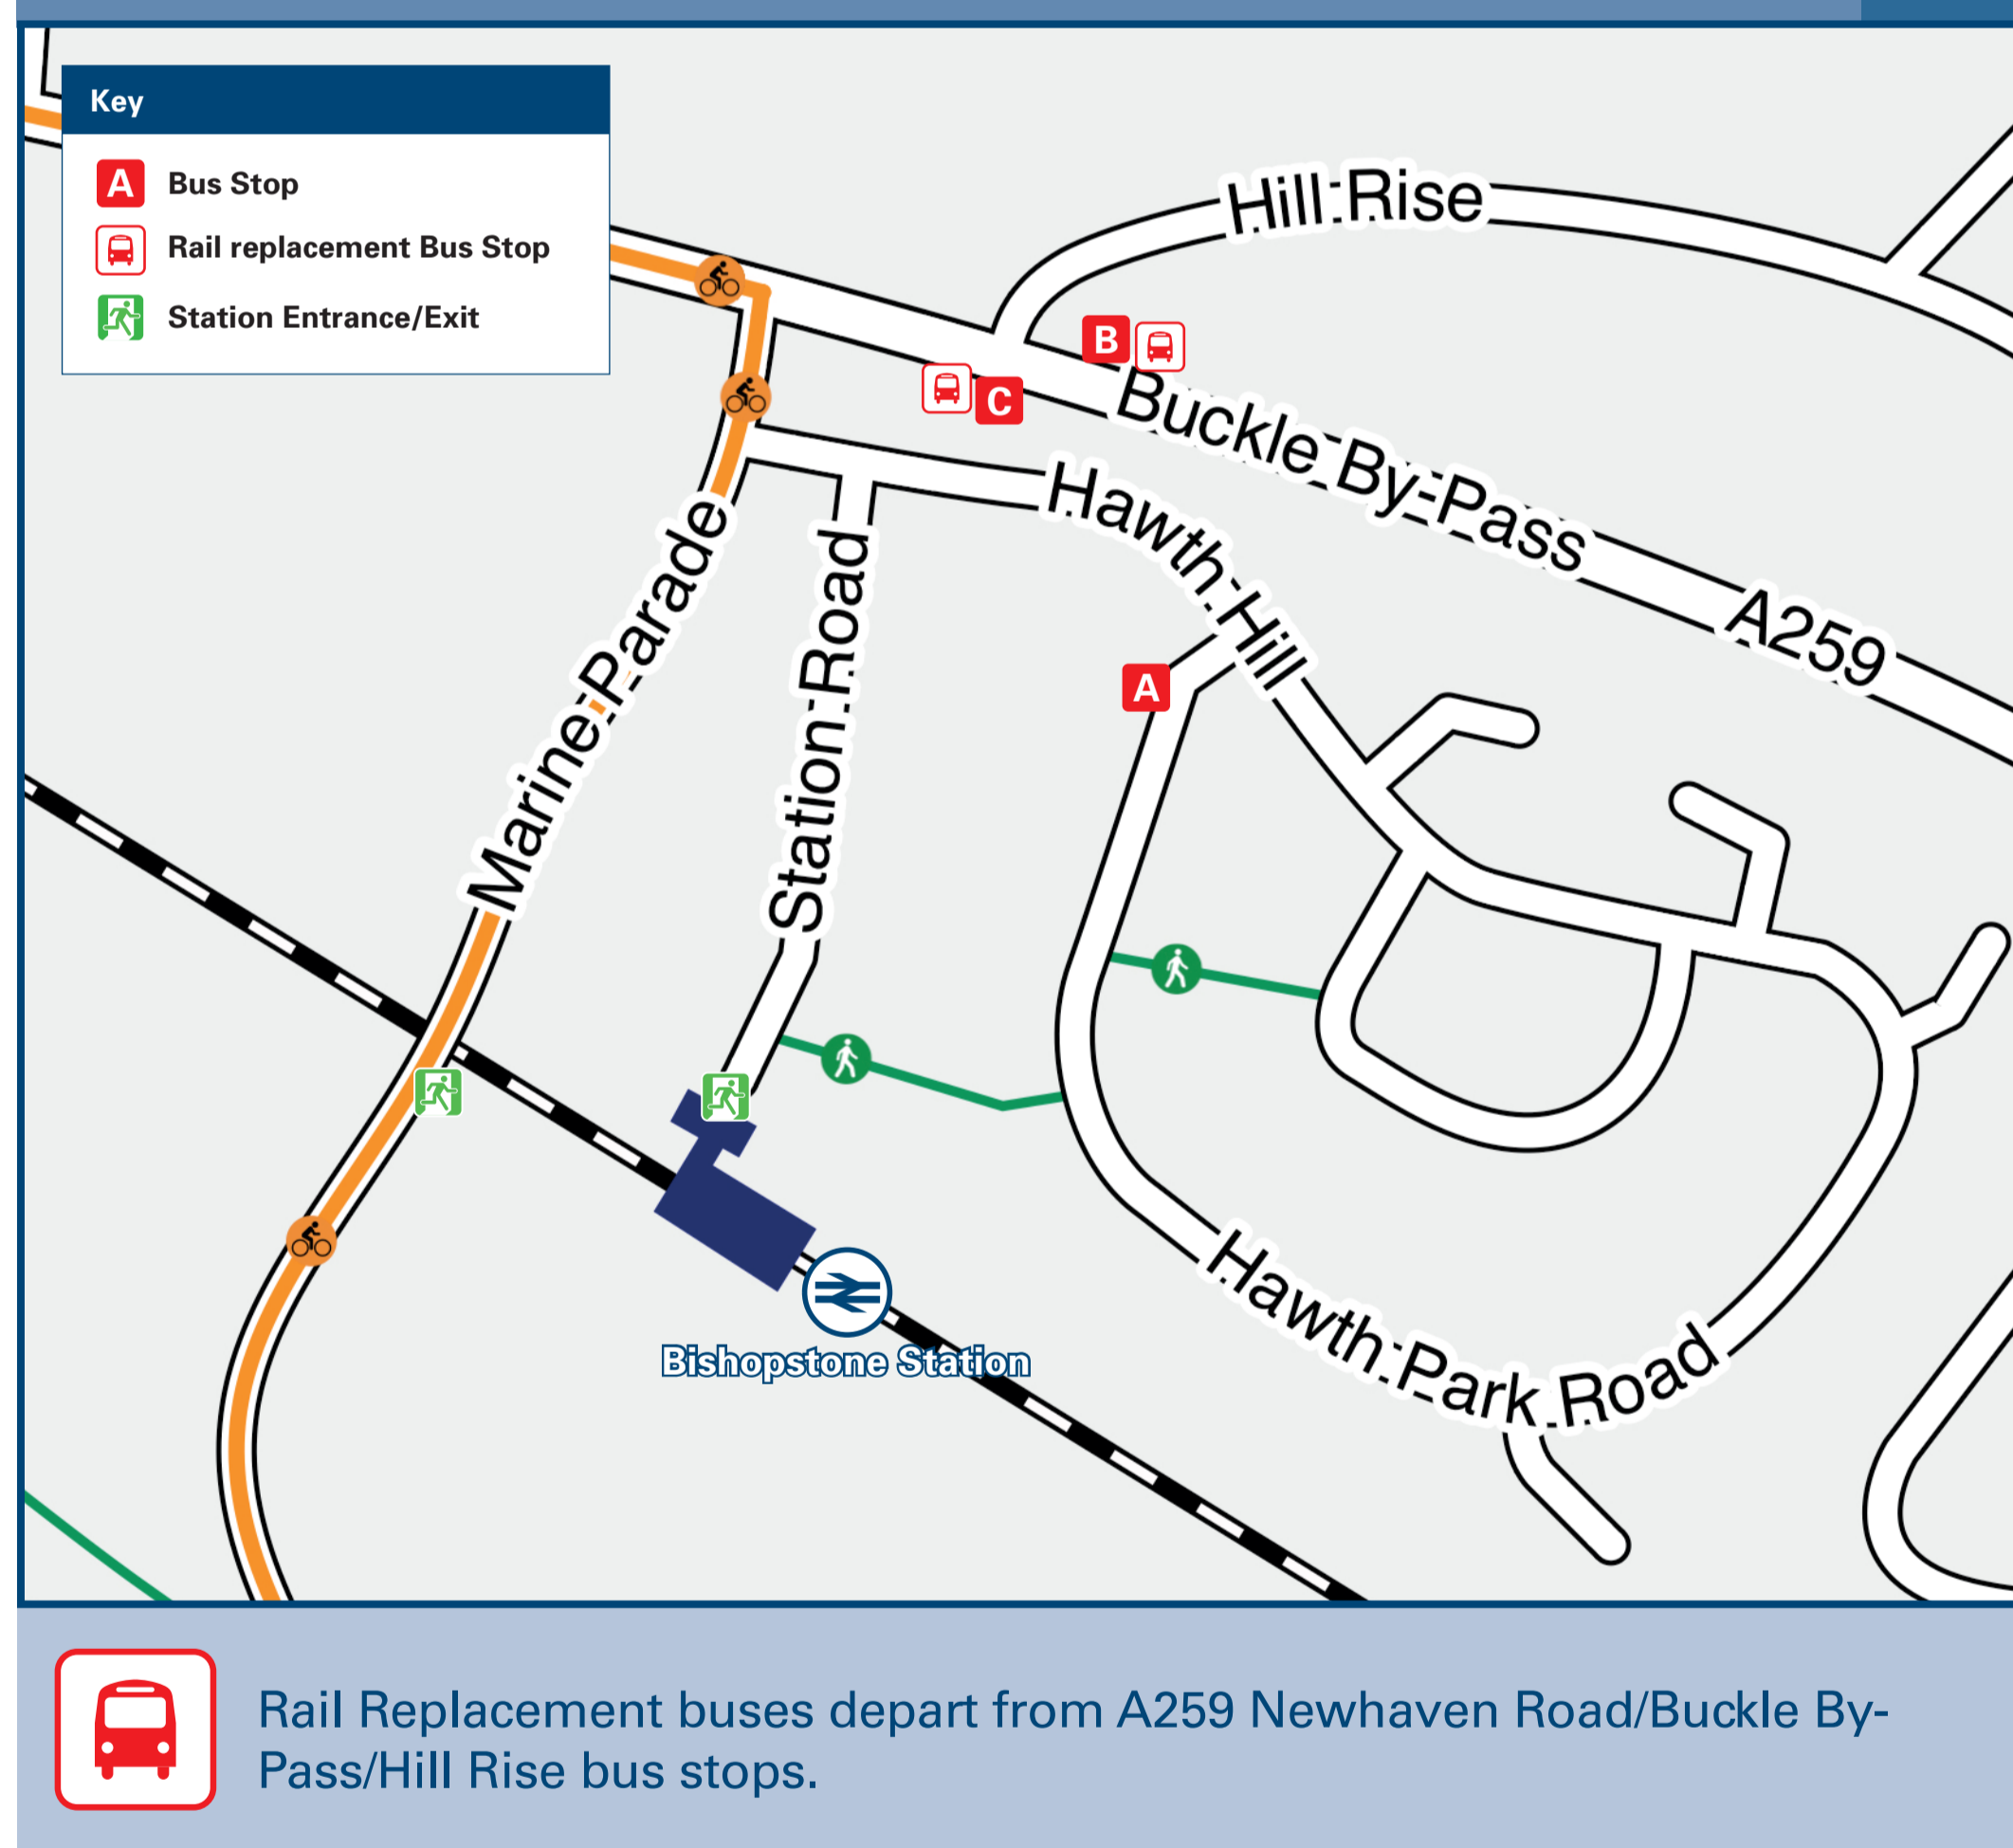

Bishopstone Station

Onward Travel Information

Local area map

Buses

Main destinations by bus

(Data correct at April 2023)

DESTINATION	BUS ROUTES	BUS STOP
Bishopstone (Hurdis Road)	120	A
Brighton City Centre (Clock Tower for Churchill Square)	12, 12A	C
Brighton Kemp Town (Paston Place for County Hospital)	12, 12A	C
Brighton Marine Gate (for Brighton Marina)	12, 12A	C
Brighton Railway Station	12, 12A	C
Brighton Sea Life Centre (for Brighton Palace Pier)	12, 12A	C
Denton Corner	12, 12A	C
East Dean	12, 12A	B
Eastbourne (Town Centre & Railway Station)	12, 12A	B
Friston (Pond)	12, 12A	B
Newhaven (Railway Station Interchange)	12, 12A	C
Peacehaven (Roderick Avenue)	12, 12A	C
Rottingdean (White Horse)	12, 12A	C
Saltdean (Longridge Avenue)	12, 12A	C
Seaford (Chyngton Estate)	12A	B
Seaford (Clementine Avenue)	120	A
Seaford (Princess Drive)	120	A
Seaford (Town Centre & Railway Station)	12, 12A	B
	120	A
Seven Sisters Country Park Centre (Exceat)	12, 12A	B