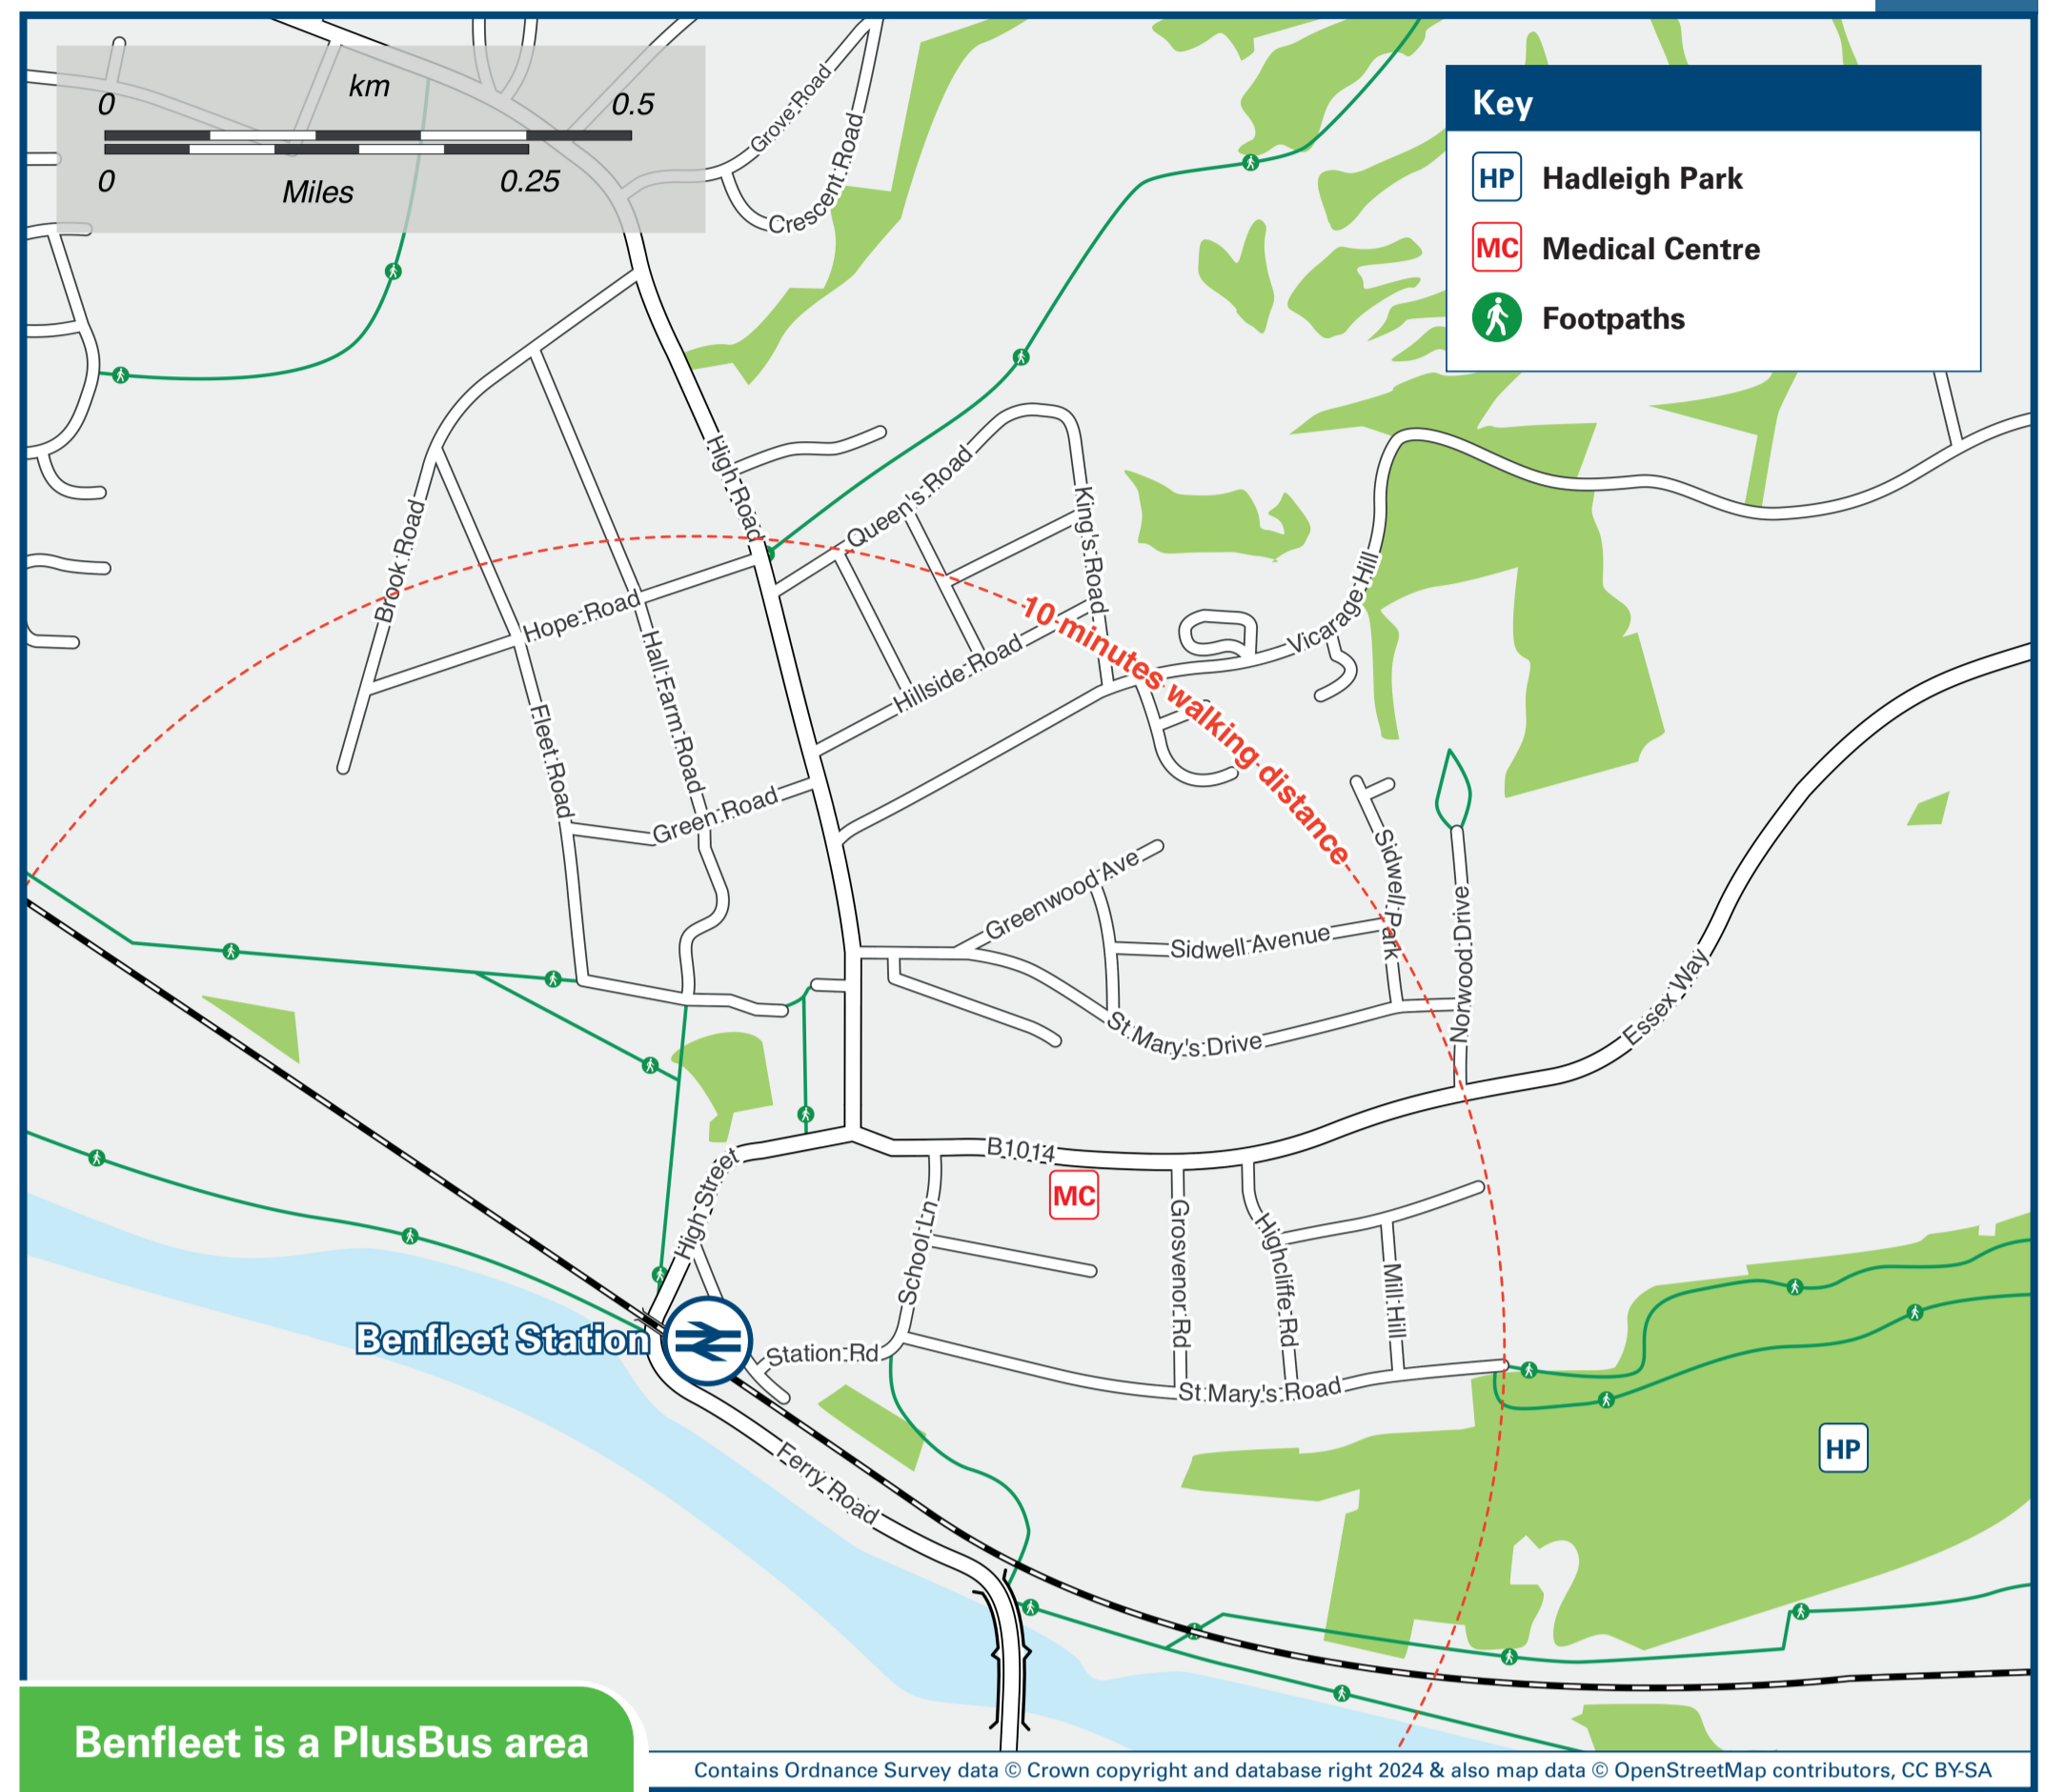

Benfleet Station

Onward Travel Information

Buses and Taxis

Rail replacement bus stop pick up points are at the bus stops on Ferry Road outside front of station: if travelling towards London, Stop E, if travelling towards Southend, Stop A

Local area map

Benfleet is a PlusBus area

PlusBus is a discount price 'bus pass' that you buy with your train ticket. It gives you unlimited bus travel around your chosen town, on participating buses. Visit www.plusbus.info

Main destinations by bus

(Data correct at June 2024)

DESTINATION	BUS ROUTES	BUS STOP	DESTINATION	BUS ROUTES	BUS STOP	DESTINATION	BUS ROUTES	BUS STOP
Basildon	22	E	Chalkwell (London Road)	27	E	Southend Hospital	21	E
Bowers Gifford	22	E	Hadleigh	21, 21C#, 27	E	Vange	22	E
Canvey (Haystack Corner)	21C#	A	Leigh-on-Sea	21, 27	E	Westcliff-on-Sea (London Road)	27	E
Canvey (Leigh Beck - for Transport Museum)	22, 27, 27A~	C	New Thundersley (Manor Road)	21	E			
Canvey (Newlands)	21	A	Pitsea	22	E			
Canvey Village	21, 21C#	A	Prittlewell	21	E			
Canvey (Seaview Road)	21C#	A	South Benfleet	21, 21C#, 22, 27	E			
			Southend-on-Sea (Town Centre)	21, 27	E			

Notes

- PlusBus destination, please see below for details.
- Bus routes 21, 22 and 27 run every day Mondays to Sundays.
- ⊕ Direct trains operate to this destination from this station.
- # Bus route 21C runs a limited Mondays to Fridays service, only. No Saturday or Sunday service.
- ~ Bus route 27A runs on Sundays, only.