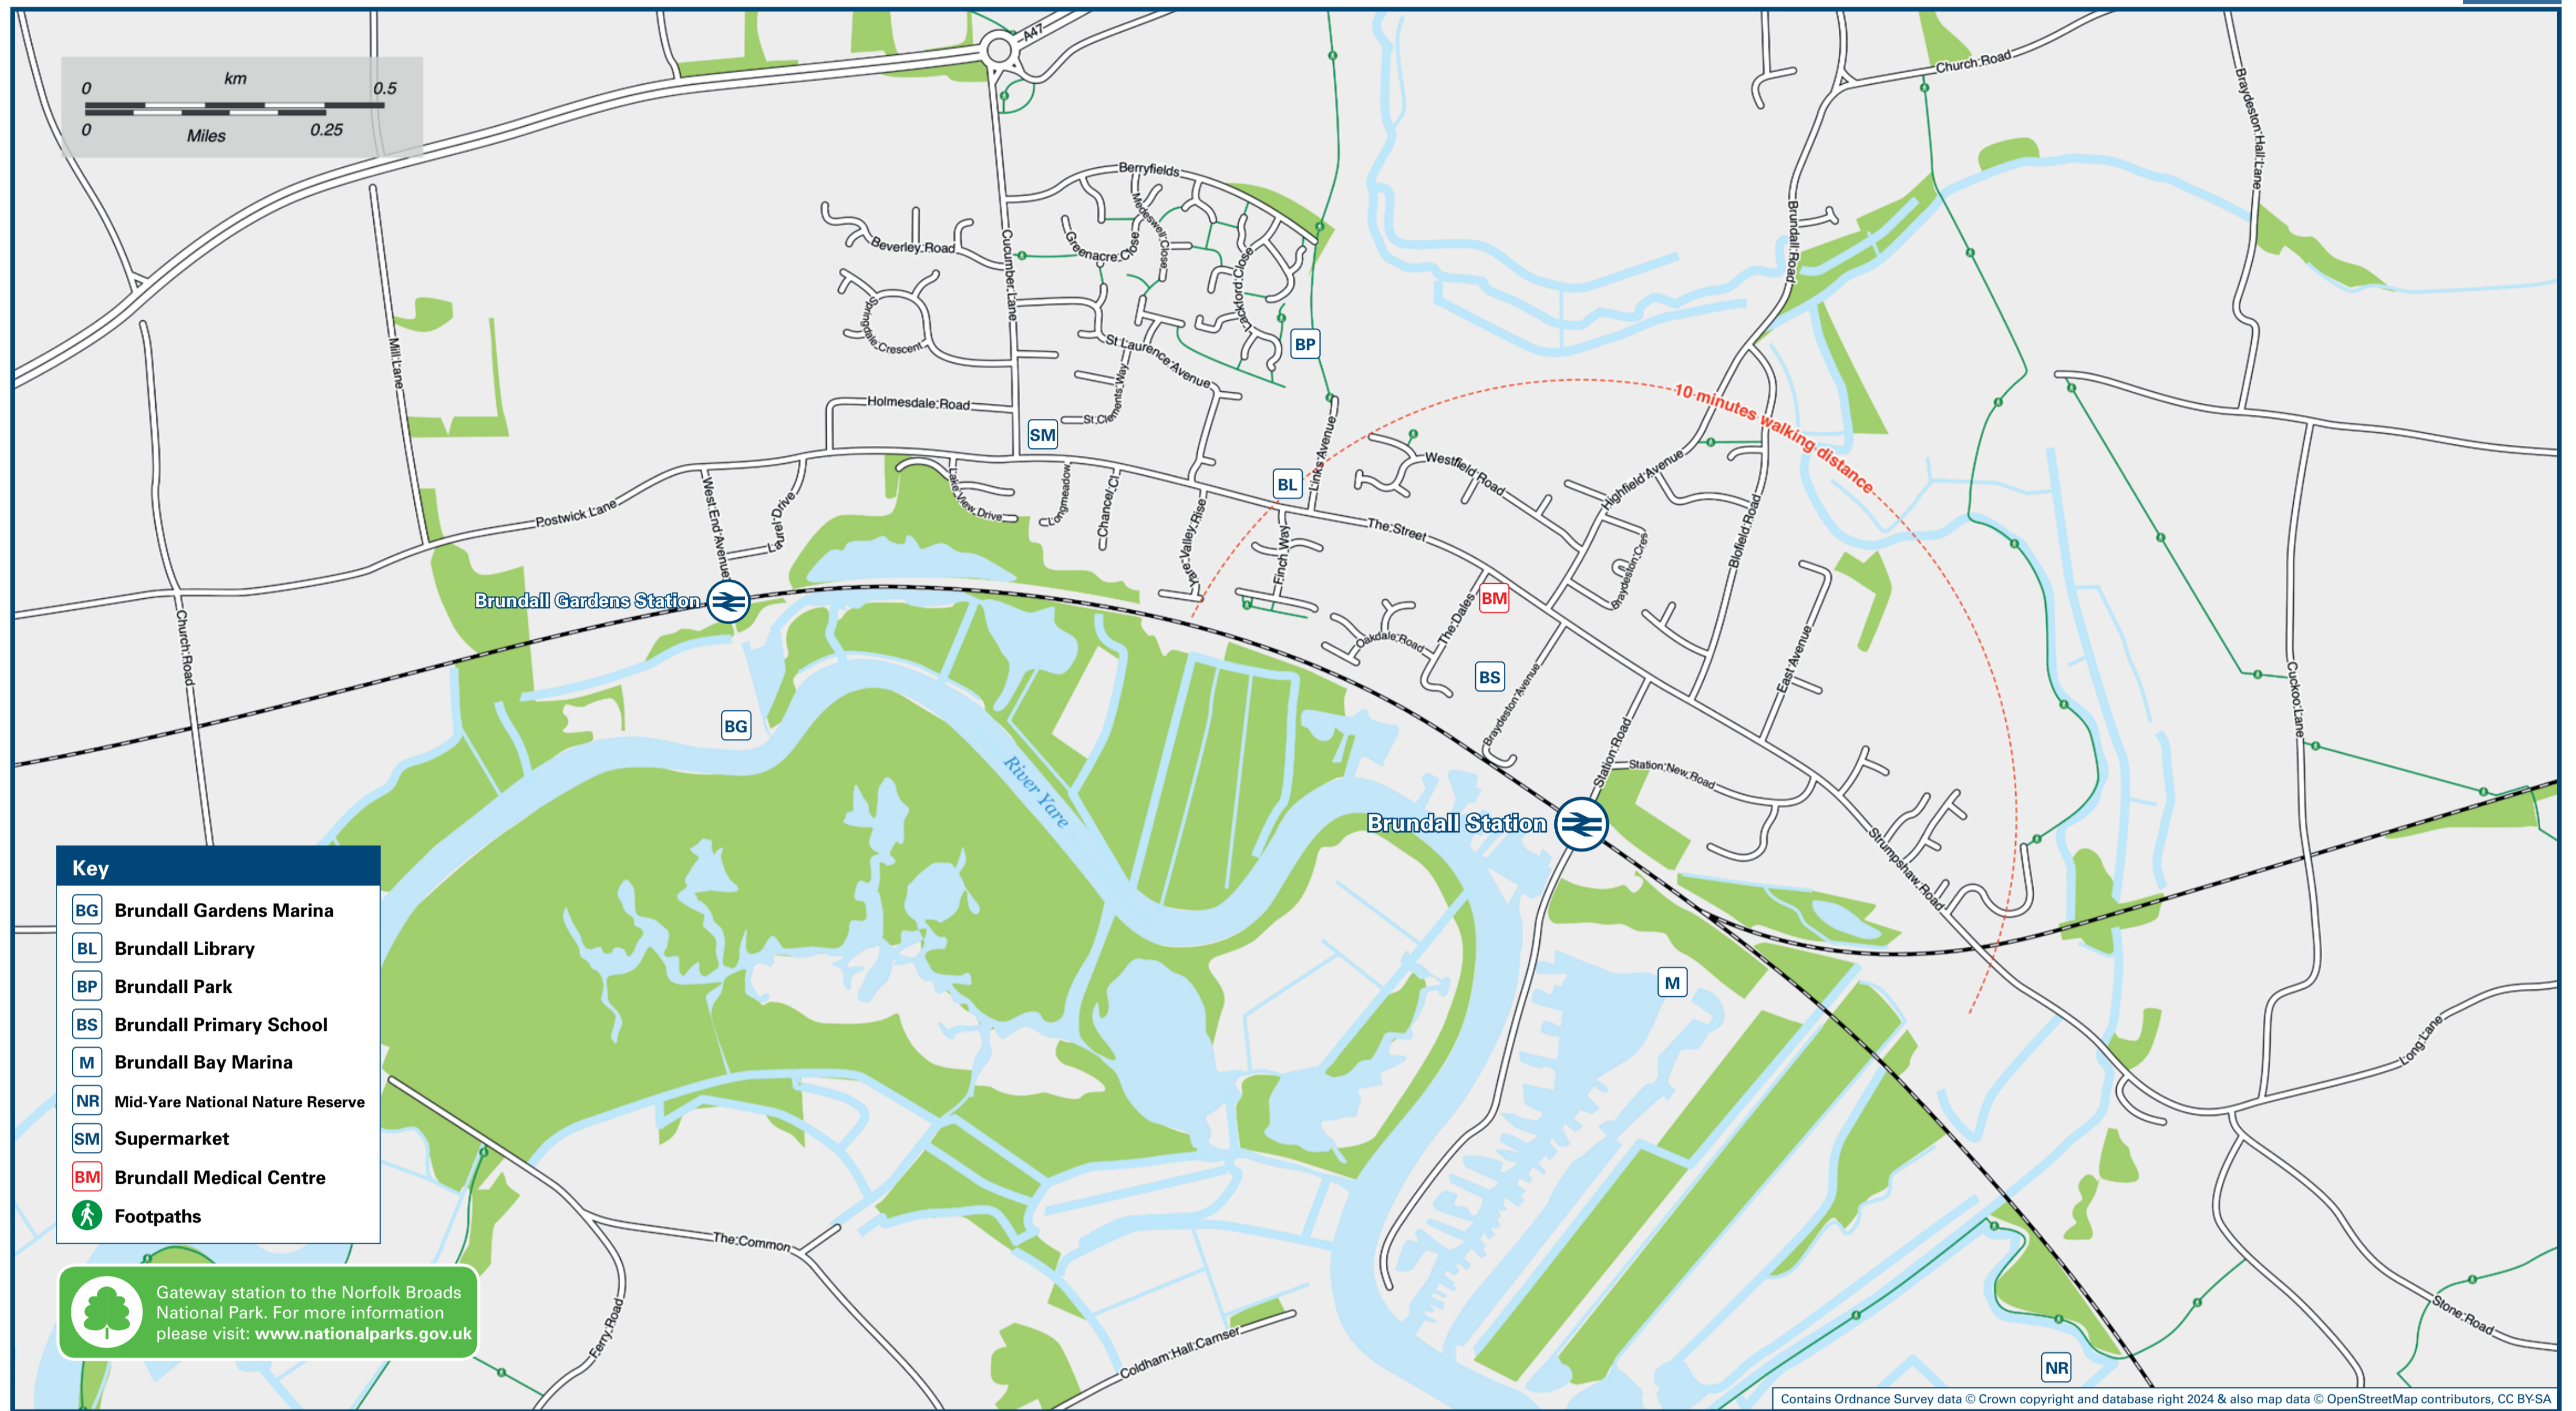

Brundall Station

Onward Travel Information

Local area map

Buses

Key

- A Bus Stop
- Rail replacement Bus Stop
- Station Entrance/Exit

Rail replacement bus services pick up and drop off at the bus stop on the corner of The Street and Station Road for travel towards Norwich (as indicated by the Rail Replacement Bus Stop sign), or the bus stop on The Street before Station Road, opposite Uplands Court, for travel towards Great Yarmouth.

Main destinations by bus

(Data correct at September 2024)

DESTINATION	BUS ROUTES	BUS STOP
Blofield	15	B
Blofield Heath	15	B
Broadland Business Park	15, 16	A
Cringleford (Interchange) #	15, 16	A
Hethersett	15	A
Lingwood	16	B
Norwich (City Centre)	15, 16	A
Norwich (Railway Station)	15, 16	A
Strumpshaw	16	B
Thorpe St Andrew	15, 16	A
Wymondham	15*, 16	A

Notes

- Bus route 15 operates a daily service. Bus route 16 operates on Mondays to Saturdays, only. No Sunday service.
- Direct trains operate to this destination from this station.
- Change trains at Norwich for this destination.
- Bus connections available from the Interchange for Norfolk & Norwich University Hospital.
- To this destination bus route 15 operates on Mondays to Saturdays, only. No Sunday service.

Cycling sustrans.org.uk
National Park Broadlands National Park www.visitthebroads.co.uk

Taxis

Brundall station has no taxi rank or cab office. Advance booking is essential, please consider using the following local operators: (Inclusion of this number doesn't represent any endorsement of the taxi firm)

Our Hire Taxis
01493 752 223

Iceni Private Hire Taxi
07919 256 865

Further information about all onward travel

Local Cycle Info broadland.gov.uk For more information about cycle routes.	National Cycle Info sustrans.org.uk Sustrans is the UK's leading sustainable transport charity.	Bus Times See timetable displays at bus stops. www.traveline.info 0871 200 22 33 traveline public transport info	NextBuses Find the bus times for your stop. Search for a bus stop by entering a postcode, street & town or a stop name & town.	PlusBus plusbus.info A discount priced 'bus pass' that you buy with your train ticket. It gives you unlimited bus travel around your chosen town, on participating buses.

National Rail Enquiries

Online nationalrail.co.uk	NRE App Free National Rail Enquiries app for iOS and Android	Social Media facebook.com/nationalrailenq @nationalrailenq	Alert Me You can sign up to Alert Me messages on the National Rail Enquiries website where you can receive train and platform notifications directly to your smart phone. nationalrail.co.uk/alertme	Contact Centre 03457 48 49 50 Calls cost no more than calls to geographic numbers (01 or 02) and may be recorded.	PlusBike nationalrail.co.uk/plusbike For more information.

National Rail
Britain's train companies working together