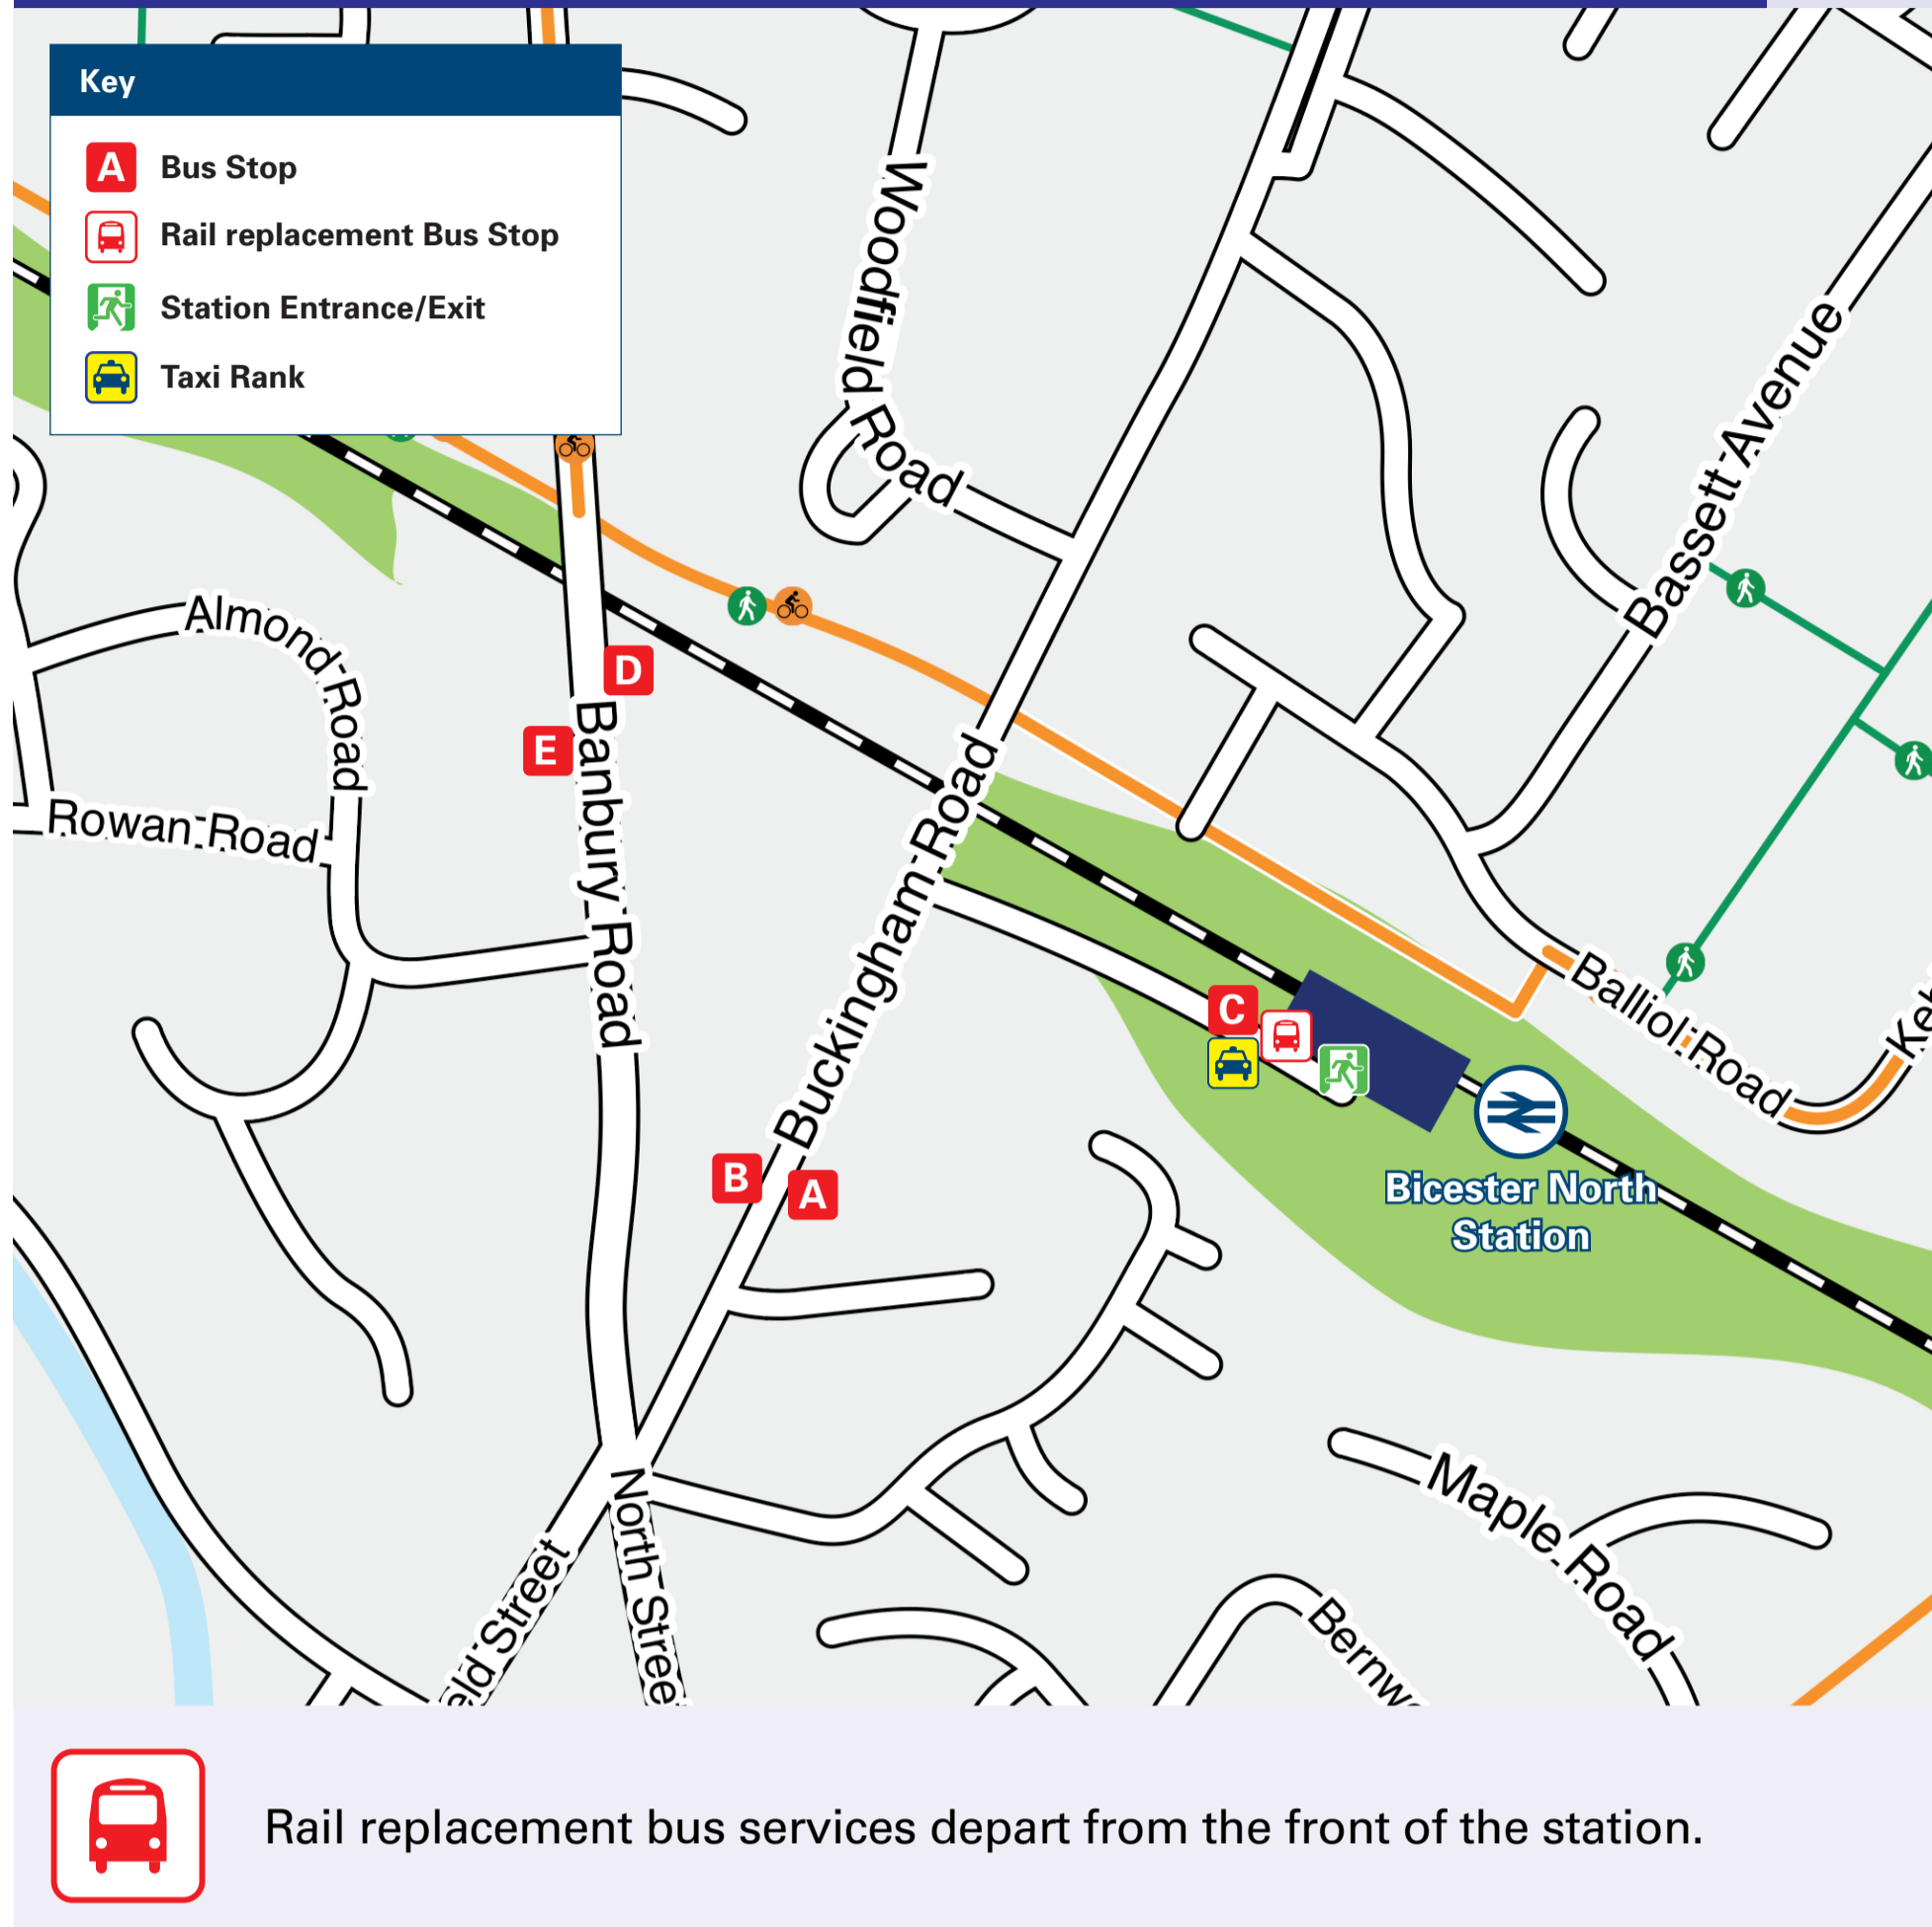

# Onward Travel Information

## Bicester North Station

### Local area map

### Main destinations by bus

(Data correct at March 2026)

DESTINATION	BUS ROUTES	BUS STOP	DESTINATION	BUS ROUTES	BUS STOP	DESTINATION	BUS ROUTES	BUS STOP
Bedford	X5	B	- Bicester Village (Outlet Shopping)	BV1	C	Oxford (City Centre)	S5, X5	A
Bicester Town area -			- Caversfield	X5	B	Oxford Parkway (For Park & Ride)	S5	A
- Bicester Community Hospital	S5	A	- Elmsbrook	500	E	Summertown (Oxford)	S5	A
- Bicester Town Centre (for Pioneer Square Bus Hub)	10 - 15 minutes walk from this station see Local area map		- Kingsmere	S5	A	Wendlebury (A41 Bus Stop)	S5	A
	S5, X5	A	Brackley	500	E			
- Bicester Village Station	20 minutes walk from this station see Local area map		Buckingham	X5	B			
	BV1	C	Gosford	S5	A			
	500	D	Milton Keynes	X5	B			