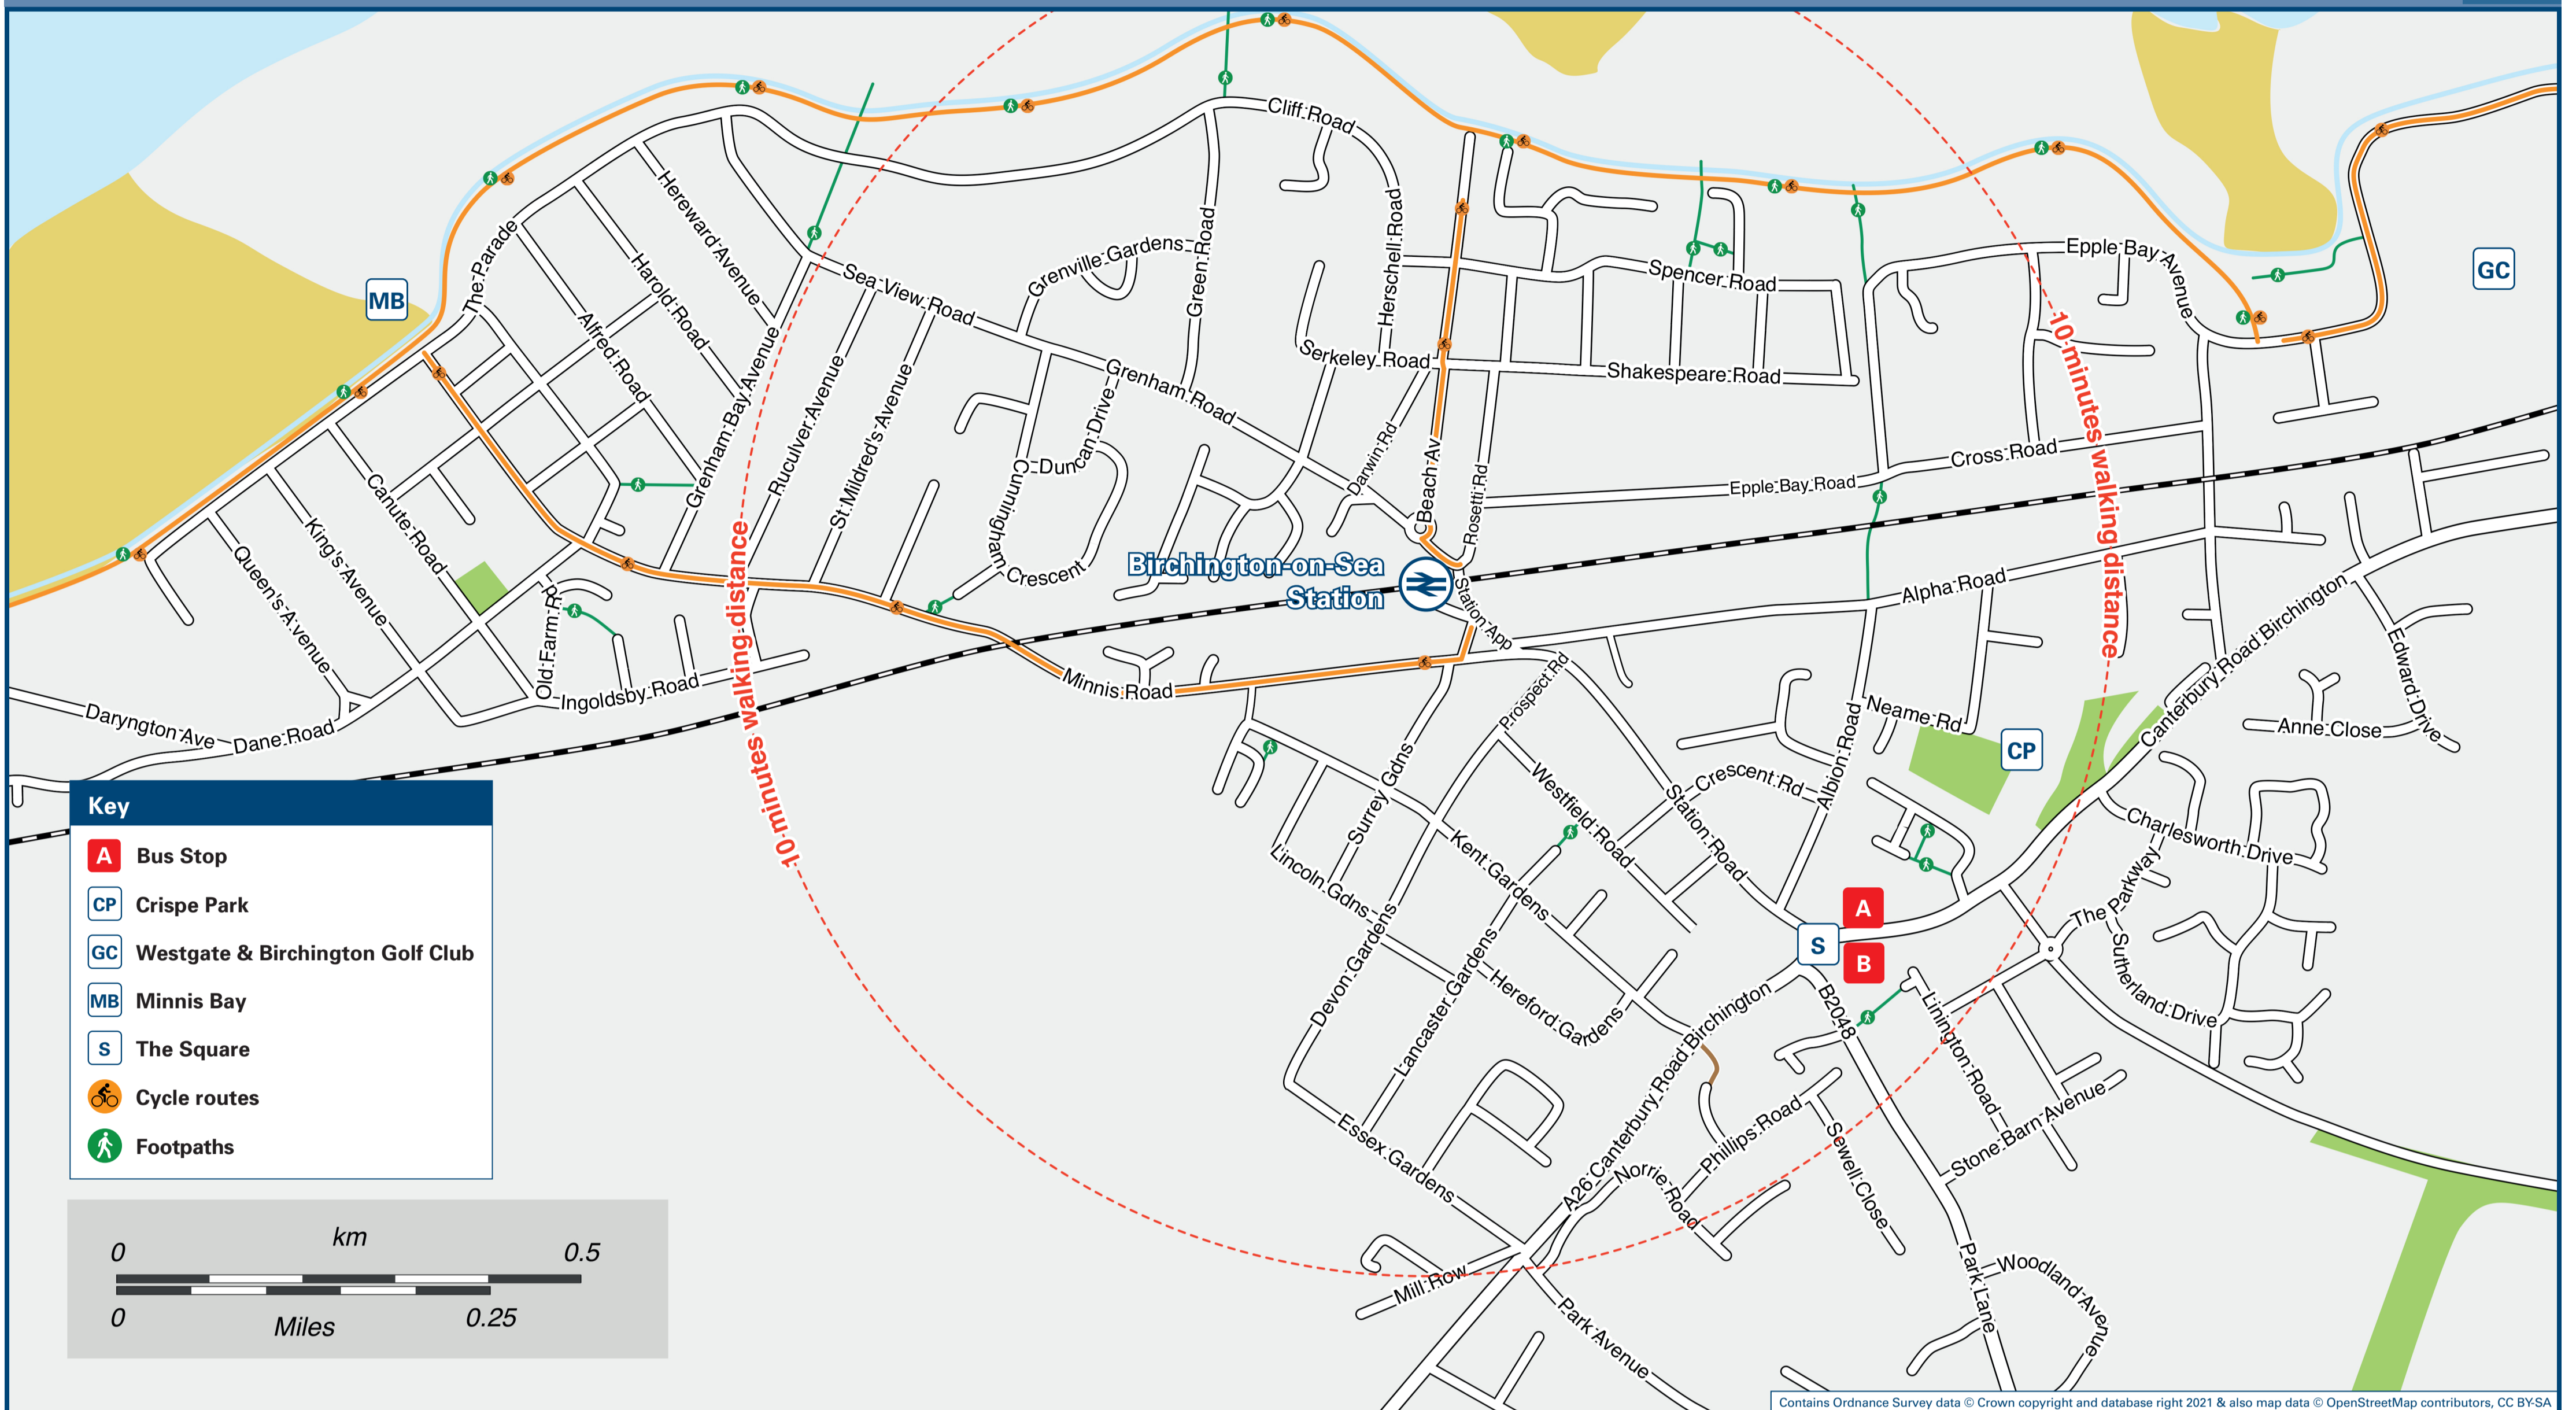

Birchington-On-Sea Station

Onward Travel Information

Local area map

Buses

Rail replacement buses depart from outside the station on Sande's Road (Stop **R** on the Buses map).

Main destinations by bus

(Data correct at August 2023)

DESTINATION	BUS ROUTES	BUS STOP
Acol (Nursery Fields)	48	R
Beltinge	36	B
Birchington-on-Sea (Quex Park)	48	R
Birchington-on-Sea (Sherwood Road)	48	R
Birchington-on-Sea (The Square)	8*, 8A*, 34, 48 10 minutes walk from this station, see Local area map.	R
Dumpton (The Racing Greyhound, for Station)	48	R
Herne Bay	36	B
Manston (Church)	48	R
Manston (RAF Museums)	48	R
Margate (OEQM Hospital, Main Entrance)	8, 36	A
Margate (OEQM Hospital, St Peter's Road)	34	R
Margate (Town Centre, Cecil Square)	8*, 8X*, 34	R
Minnis Bay (Canute Road)	8, 8A, 8X, 34, 36	A
Ramsgate (Ellington School, for Station)	8*, 8A*, 34	S
Ramsgate (Railway Station)	34, 48	R
Ramsgate (Town Centre, Broad Street)	48	R
Ramsgate (Town Centre, Leopold Street)	48	R
Ramsgate (Town Centre, Leopold Street)	34	R
St Nicholas at Wade	8, 8A, 8X, 36	B
St Peter's (ASDA)	34	R
Westgate-on-Sea	8*, 34	R
Westgate-on-Sea	8, 8A, 34, 36	A
Westwood Cross Shopping Centre	34	R
Westwood Cross Shopping Centre	8, 8X***	A