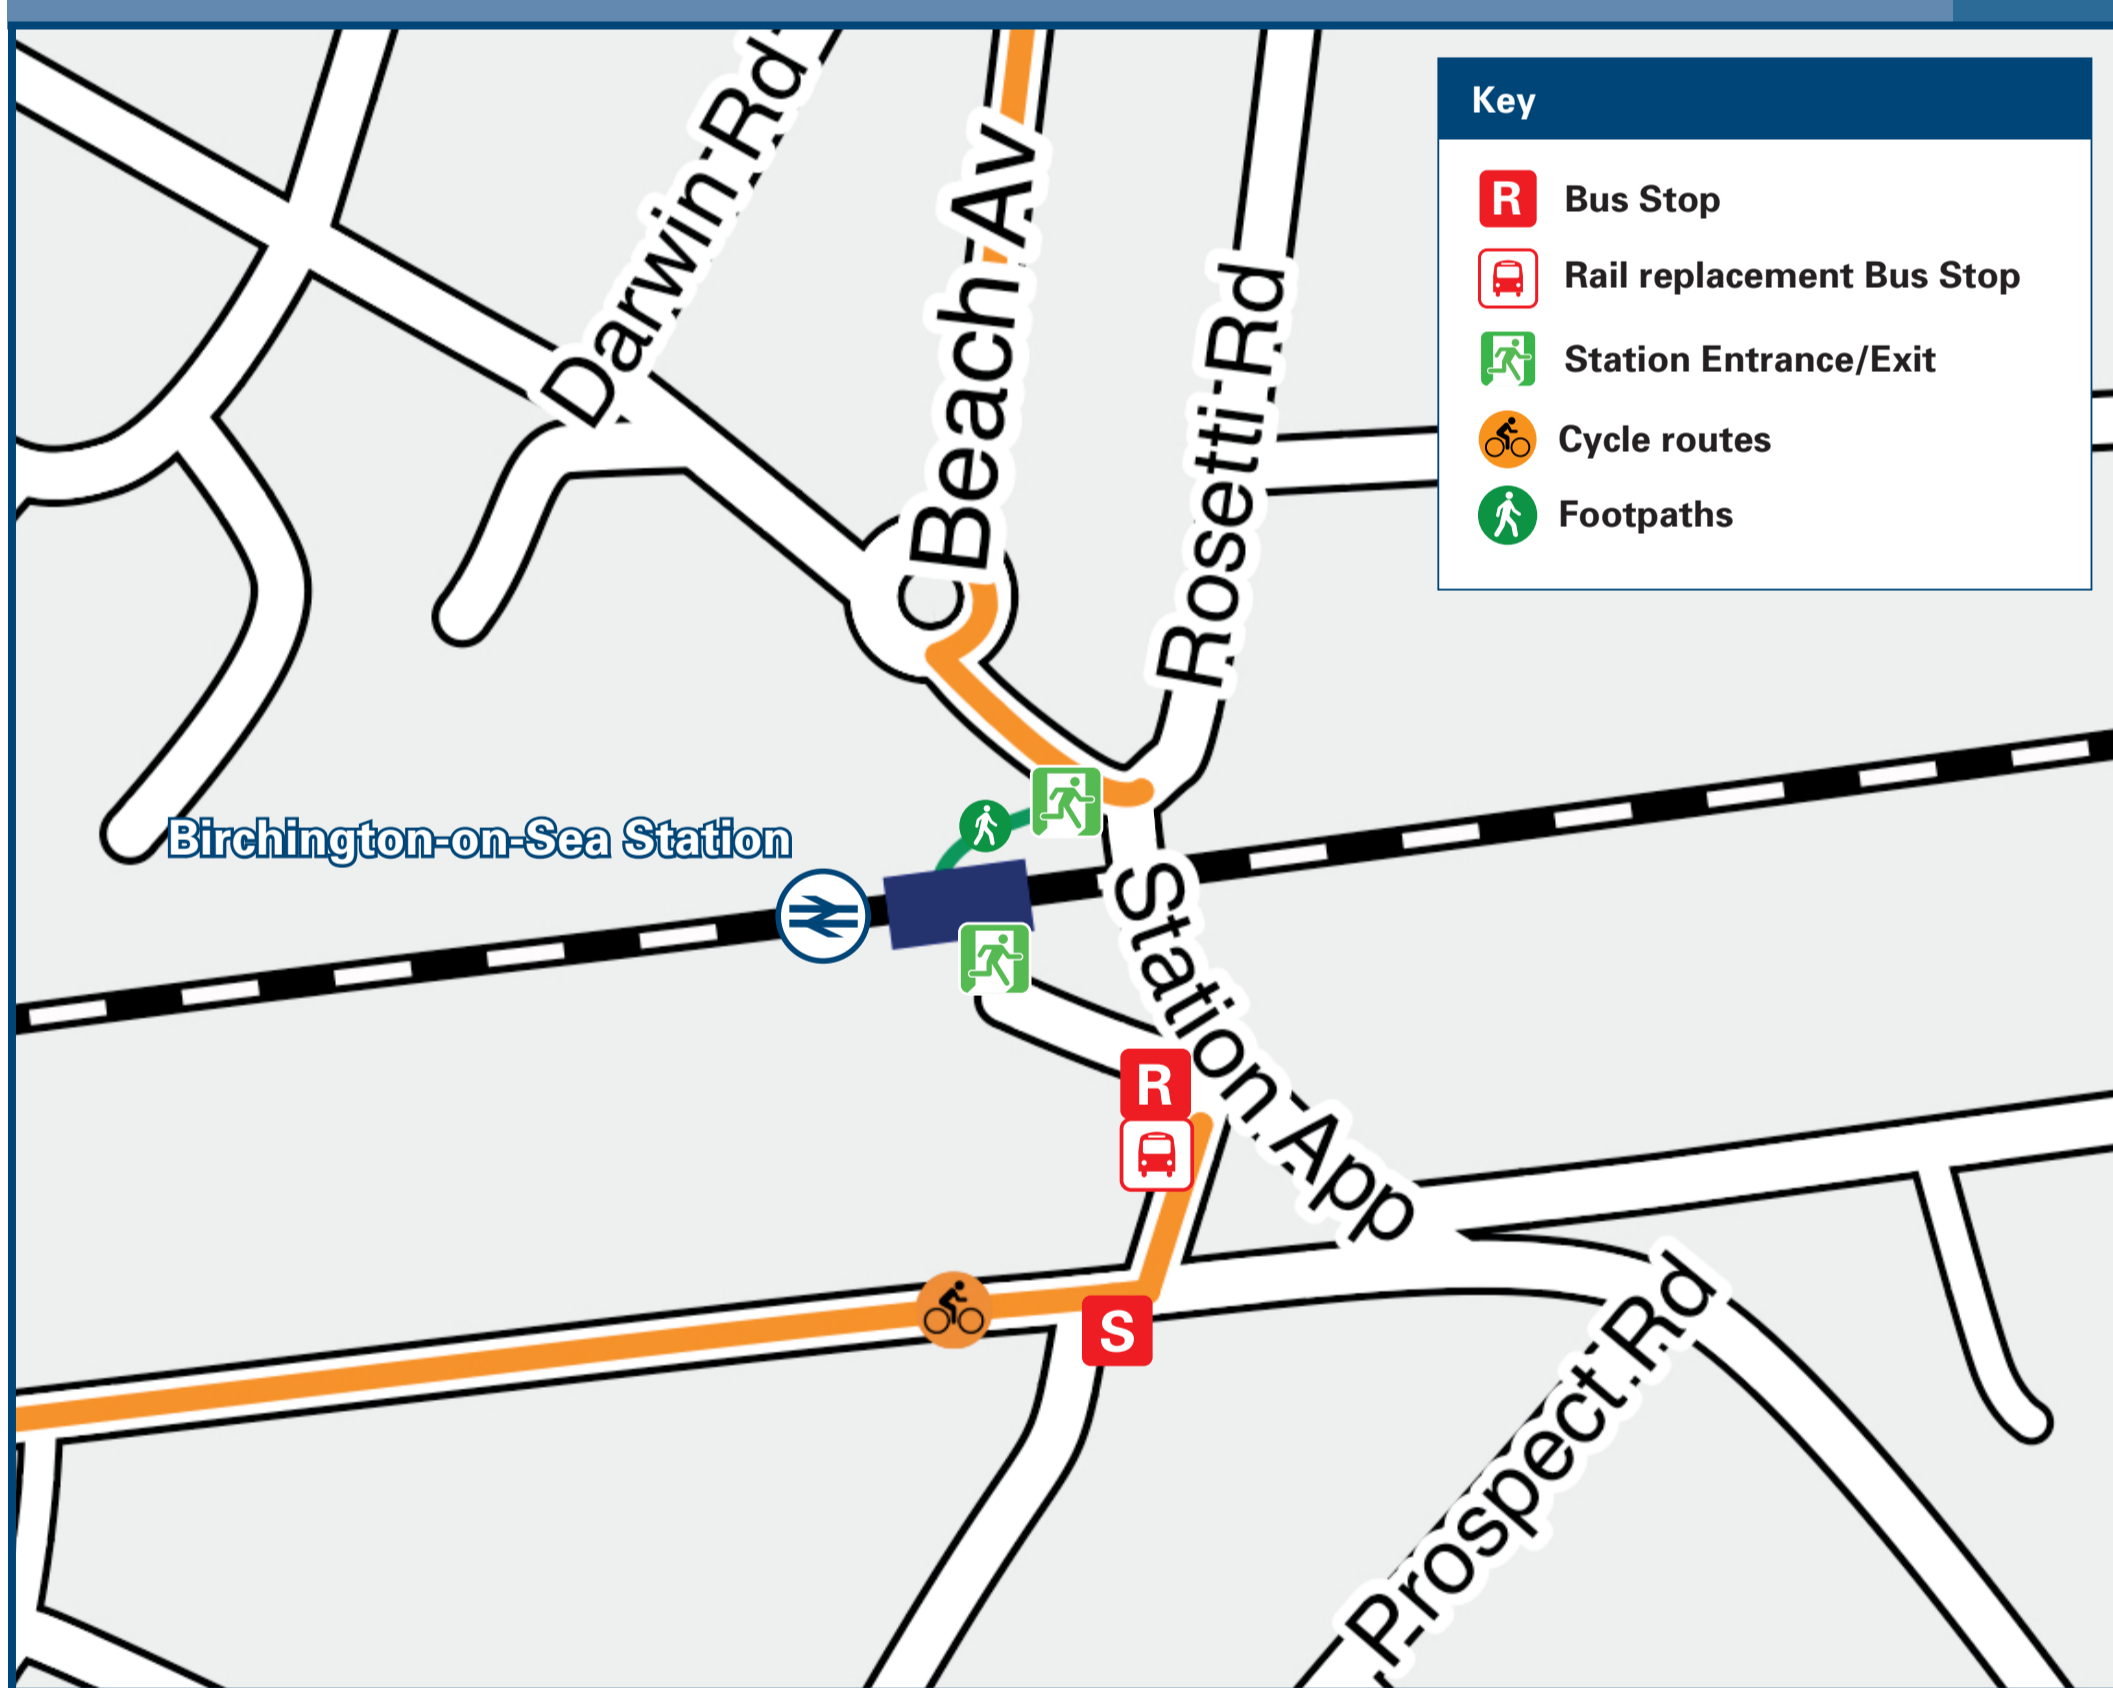

Birchington-On-Sea Station

Onward Travel Information

Local area map

Buses

Rail replacement buses depart from outside the station on Sande's Road (Stop **R** on the Buses map).

Main destinations by bus

(Data correct at August 2023)

DESTINATION	BUS ROUTES	BUS STOP
Acol (Nursery Fields)	48	R
Beltinge	36	B
Birchington-on-Sea (Quex Park)	48	R
Birchington-on-Sea (Sherwood Road)	48	R
Birchington-on-Sea (The Square)	8*, 8A*, 34, 48 10 minutes walk from this station, see Local area map.	R
Dumpton (The Racing Greyhound, for Station)	48	R
Herne Bay	36	B
Manston (Church)	48	R
Manston (RAF Museums)	48	R
Margate (OEQM Hospital, Main Entrance)	8, 36	A
Margate (OEQM Hospital, St Peter's Road)	34	R
Margate (Town Centre, Cecil Square)	8*, 8X*, 34	R
Minnis Bay (Canute Road)	8, 8A, 8X, 34, 36	A
Ramsgate (Ellington School, for Station)	8*, 8A*, 34	S
Ramsgate (Railway Station)	34, 48	R
Ramsgate (Town Centre, Broad Street)	48	R
Ramsgate (Town Centre, Leopold Street)	48	R
Ramsgate (Town Centre, Leopold Street)	34	R
St Nicholas at Wade	8, 8A, 8X, 36	B
St Peter's (ASDA)	34	R
Westgate-on-Sea	8*, 34	R
Westgate-on-Sea	8, 8A, 34, 36	A
Westwood Cross Shopping Centre	34	R
Westwood Cross Shopping Centre	8, 8X***	A