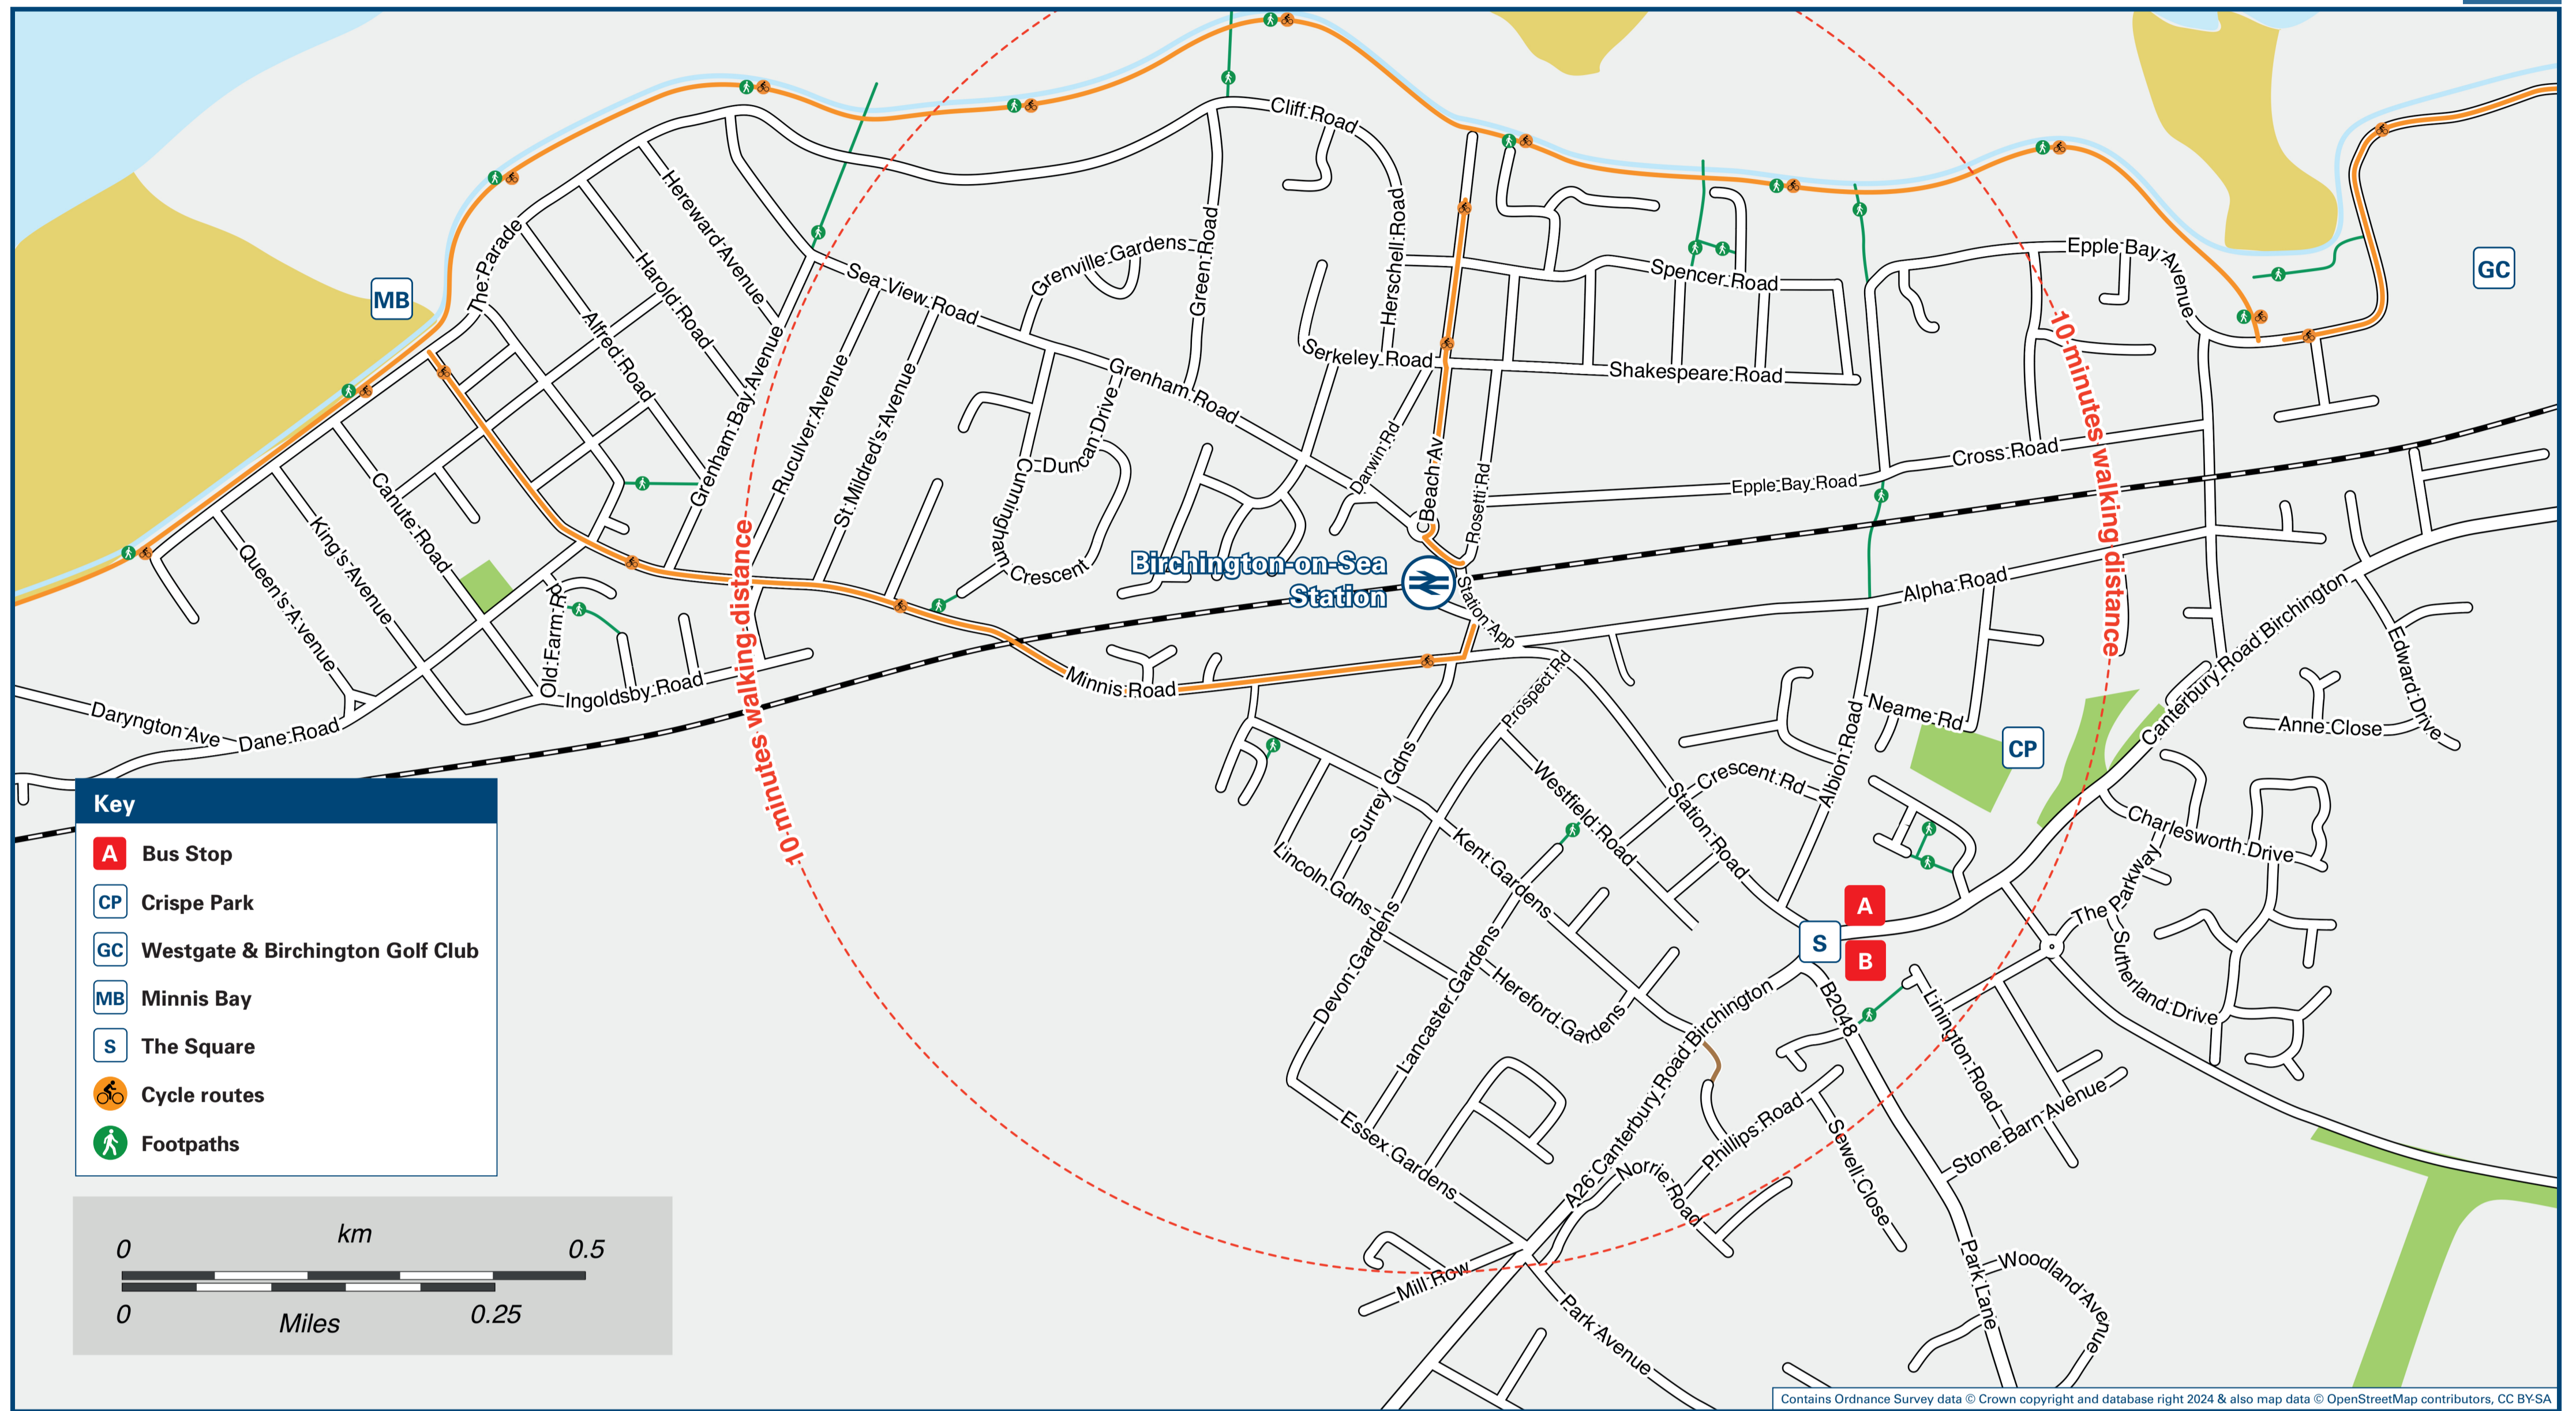

Birchington-On-Sea Station

Onward Travel Information

Local area map

Buses

Rail replacement buses depart from bus stop on Sande's Road near the Station entrance.

Main destinations by bus

(Data correct at July 2024)

DESTINATION	BUS ROUTES	BUS STOP
Acol (Nursery Fields)	48	R
Beltinge	36	B
Birchington-on-Sea (Quex Park)	48	R
Birchington-on-Sea (Sherwood Road)	48	R
Birchington-on-Sea (The Square)	8*, 8A*, 34, 48	R
10 minutes walk from this station, see Local area map.		
Dumpton (The Racing Greyhound, for Station)	48	R
Herne Bay	36	B
Manston (Church)	48	R
Manston (RAF Museums)	48	R
Margate (QEOM Hospital, Main Entrance)	8, 36	A
Margate (QEOM Hospital, St Peter's Road)	34	R
Margate (Town Centre, Cecil Square)	8*, 8X*, 34	R
Minnis Bay (Canute Road)	8, 8A, 8X, 34, 36	A
Ramsgate (Ellington School, for Station)	8A*, 34	S
Ramsgate (Railway Station)	34, 48	R
Ramsgate (Town Centre, Broad Street)	48	R
Ramsgate (Town Centre, Leopold Street)	34	R
St Nicholas at Wade	8, 8A, 8X, 36	B
St Peter's (ASDA)	34	R
Westgate-on-Sea	8*, 34	R
Westwood Cross Shopping Centre	8, 8A, 34, 36	A
	34	R
	8, 8X+	A

Notes

- Bus routes 8 and 8X operate daily.
- Bus routes 8A, 34, 36 and 48 operate Mondays to Saturdays. No service on Sundays or Bank Holidays.
- For further information contact Stagecoach South East www.stagecoachbus.com/help-and-contact or call 0345 241 8000 or call Traveline on 0871 200 22 33.
- Direct trains operate to this destination from this station.
- * Limited early morning journeys only from Birchington-on-Sea station, check timetables for times and days of operation.
- + Bus route 8X runs daytime on Sundays and Bank Holidays to this destination.
- # In Herne Bay bus route 36 calls at the Queen Victoria Hospital, High Street, Westcliff and Herne Bay Railway Station.