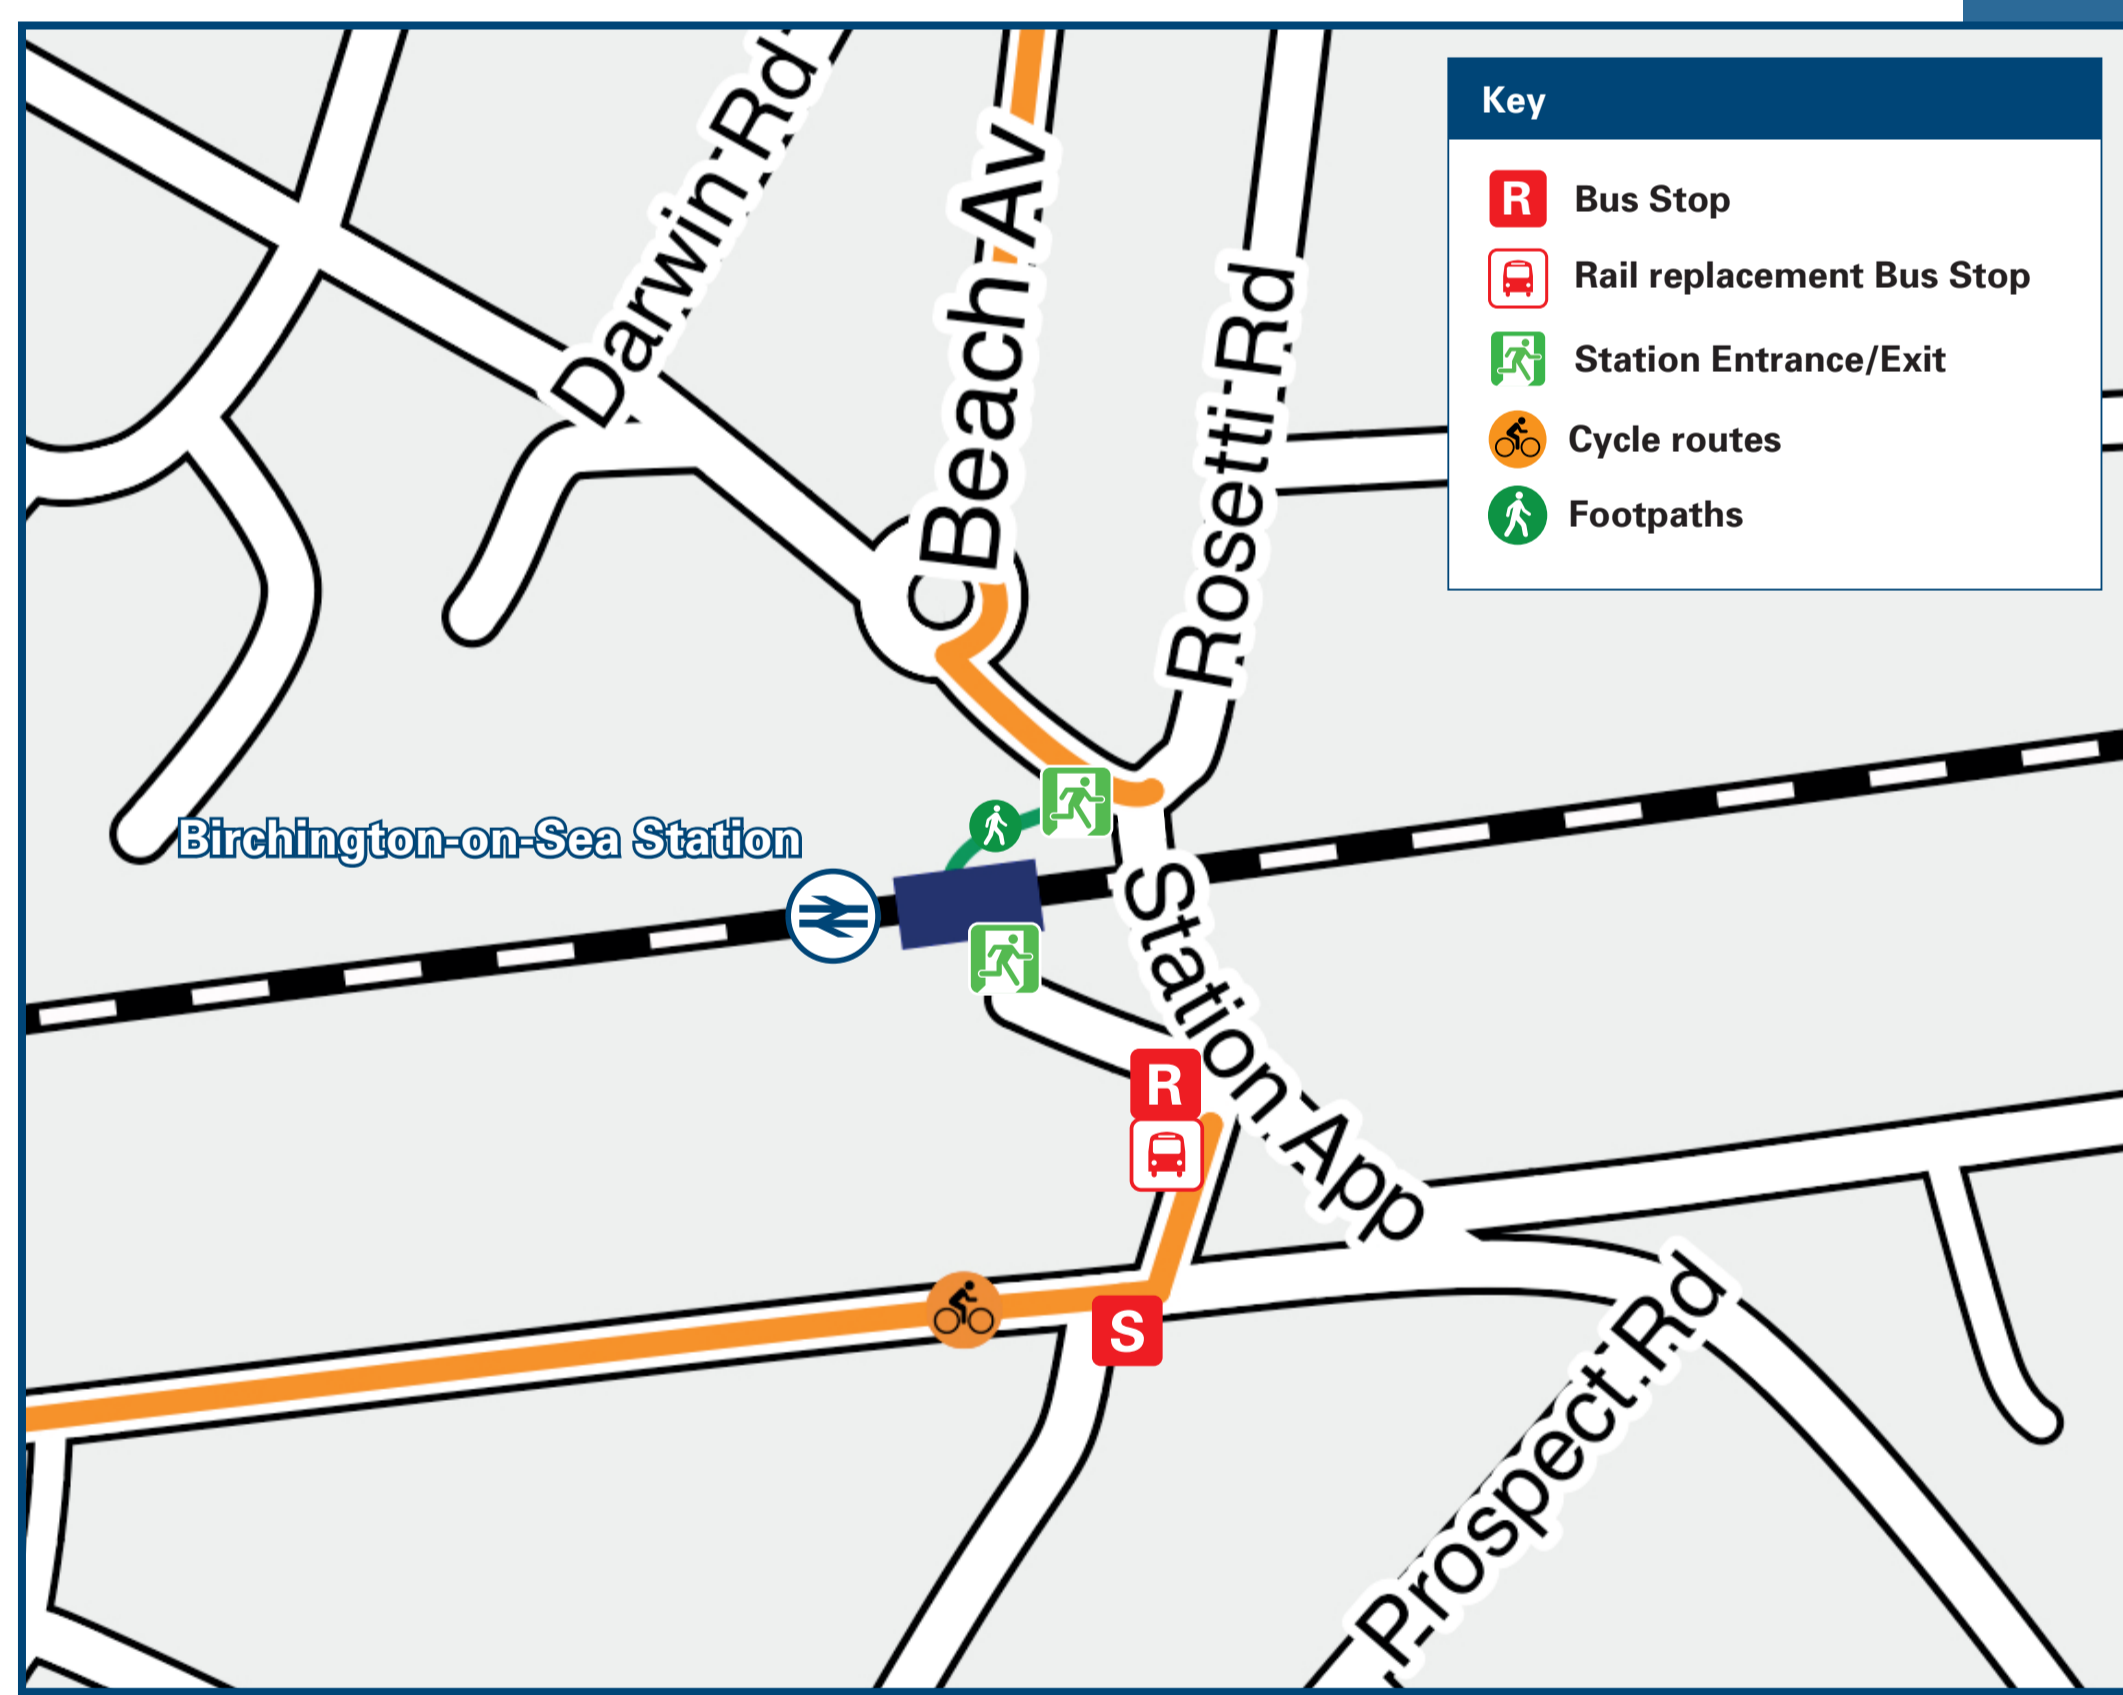

Birchington-On-Sea Station

Onward Travel Information

Local area map

Buses

Rail replacement buses depart from bus stop on Sande's Road near the Station entrance.

Main destinations by bus

(Data correct at July 2024)

DESTINATION	BUS ROUTES	BUS STOP
Acol (Nursery Fields)	48	R
Beltinge	36	B
Birchington-on-Sea (Quex Park)	48	R
Birchington-on-Sea (Sherwood Road)	48	R
Birchington-on-Sea (The Square)	8*, 8A*, 34, 48	R
10 minutes walk from this station, see Local area map.		
Dumpton (The Racing Greyhound, for Station)	48	R
Herne Bay	36	B
Manston (Church)	48	R
Manston (RAF Museums)	48	R
Margate (QEOM Hospital, Main Entrance)	8, 36	A
Margate (QEOM Hospital, St Peter's Road)	34	R
Margate (Town Centre, Cecil Square)	8*, 8X*, 34	R
Minnis Bay (Canute Road)	8, 8A, 8X, 34, 36	A
Ramsgate (Ellington School, for Station)	8A*, 34	S
Ramsgate (Railway Station)	34, 48	R
Ramsgate (Town Centre, Broad Street)	48	R
Ramsgate (Town Centre, Leopold Street)	34	R
St Nicholas at Wade	8, 8A, 8X, 36	B
St Peter's (ASDA)	34	R
Westgate-on-Sea	8*, 34	R
Westwood Cross Shopping Centre	8, 8A, 34, 36	A
	34	R
	8, 8X+	A

Notes

- Bus routes 8 and 8X operate daily.
- Bus routes 8A, 34, 36 and 48 operate Mondays to Saturdays. No service on Sundays or Bank Holidays.
- For further information contact Stagecoach South East www.stagecoachbus.com/help-and-contact or call 0345 241 8000 or call Traveline on 0871 200 22 33.
- Direct trains operate to this destination from this station.
- * Limited early morning journeys only from Birchington-on-Sea station, check timetables for times and days of operation.
- + Bus route 8X runs daytime on Sundays and Bank Holidays to this destination.
- # In Herne Bay bus route 36 calls at the Queen Victoria Hospital, High Street, Westcliff and Herne Bay Railway Station.