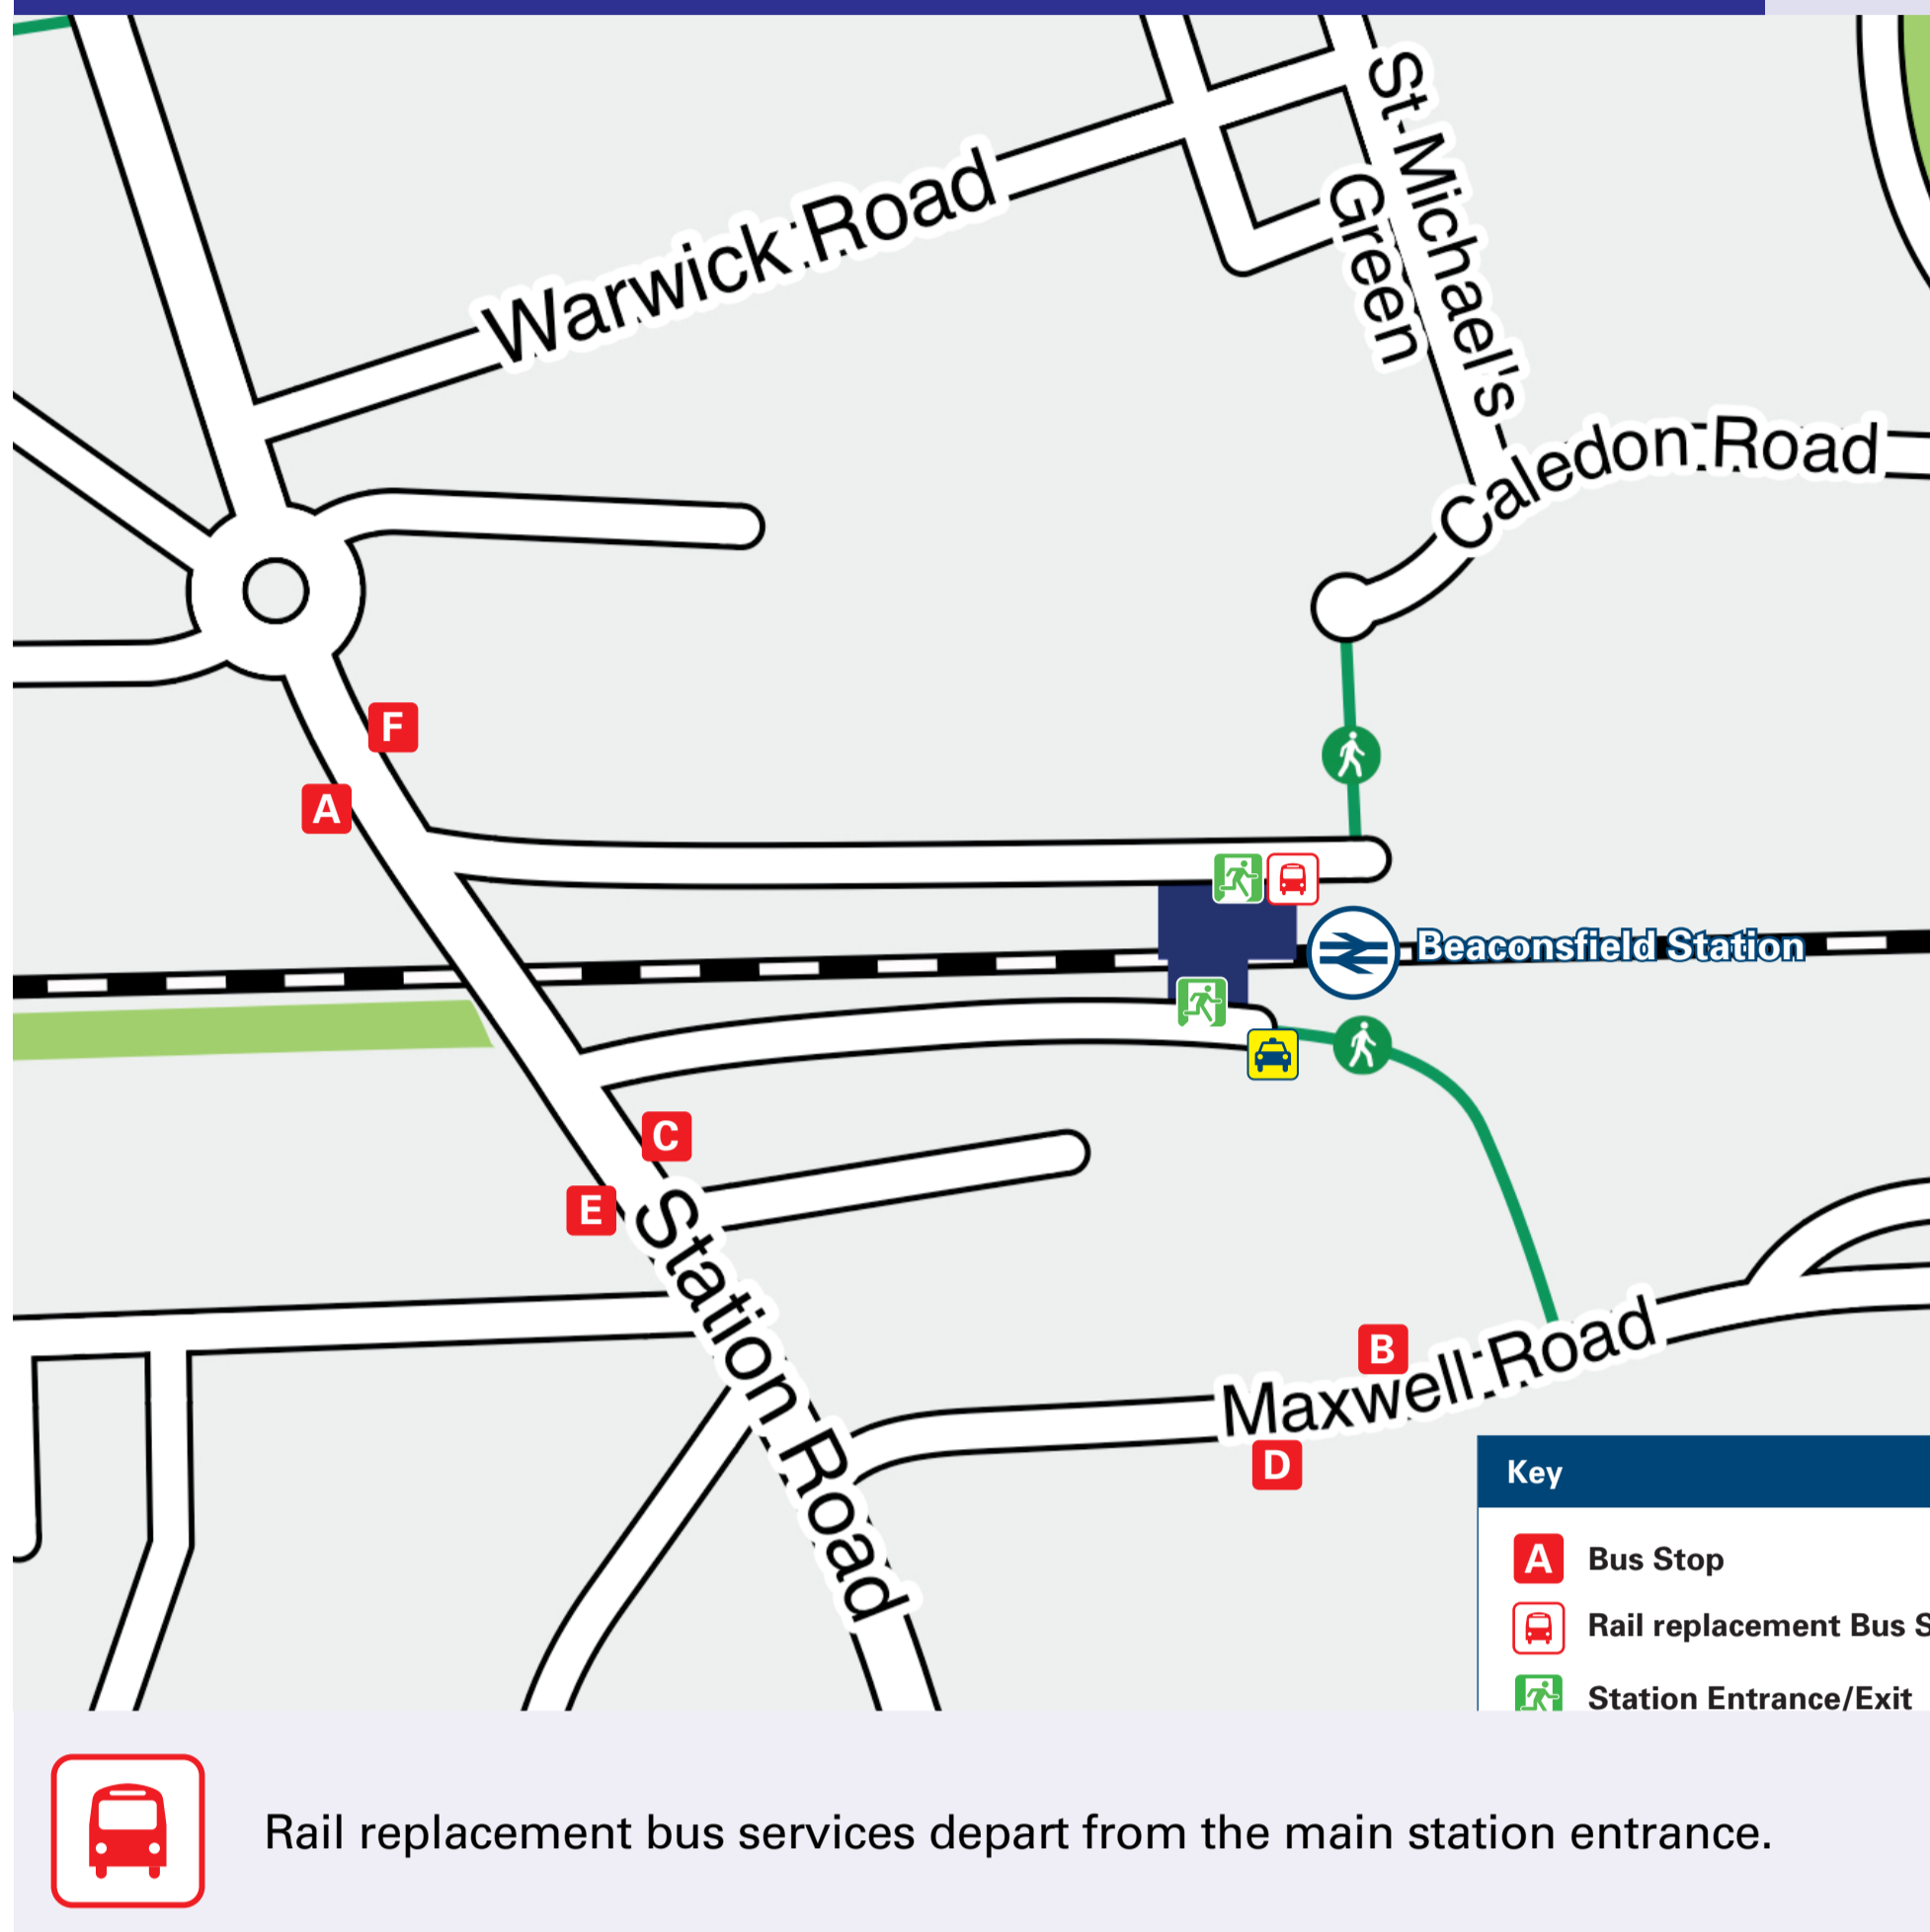

Onward Travel Information

Beaconsfield Station

Buses and Taxis

Local area map

Main destinations by bus

(Data correct at April 2026)

DESTINATION	BUS ROUTES	BUS STOP	DESTINATION	BUS ROUTES	BUS STOP	DESTINATION	BUS ROUTES	BUS STOP
Amersham (Railway Station) ⇄	105	B	Heathrow Airport (Central Bus Station) →	102	B	Wilton Park	103	B
Beaconsfield Old Town (Saracens Head)	102, 103, 104, 105	D	High Wycombe ⇄	102, 103, 104, 105	D	Windsor ⇄	103	B
Britwell	103	B	Holtspur	102, 103, 104, 105	D	Wycombe Marsh	102, 103, 104, 105	D
Chalfont St Giles	104	B	Langley	103	B			
Chalfont St Peter	104	B	Loudwater (Turn)	102, 103, 104, 105	D			
Chesham Broadway ⇄	105	B	Penn	31	A, E			
Denham ⇄	102, 104	B	Seer Green	104	B			
Farnham Common	103	B	Slough ⇄	103	B			
Gerrards Cross ⇄	102, 104	B	Uxbridge ⇄	102, 104	B			
Hazlemere	31	A, E						

Taxis

Beaconsfield Station is served by a taxi rank or cab office. Check availability before travelling, and pre-book if necessary. Please consider using the following local operators: (Inclusion of this number doesn't represent any endorsement of the taxi firm)