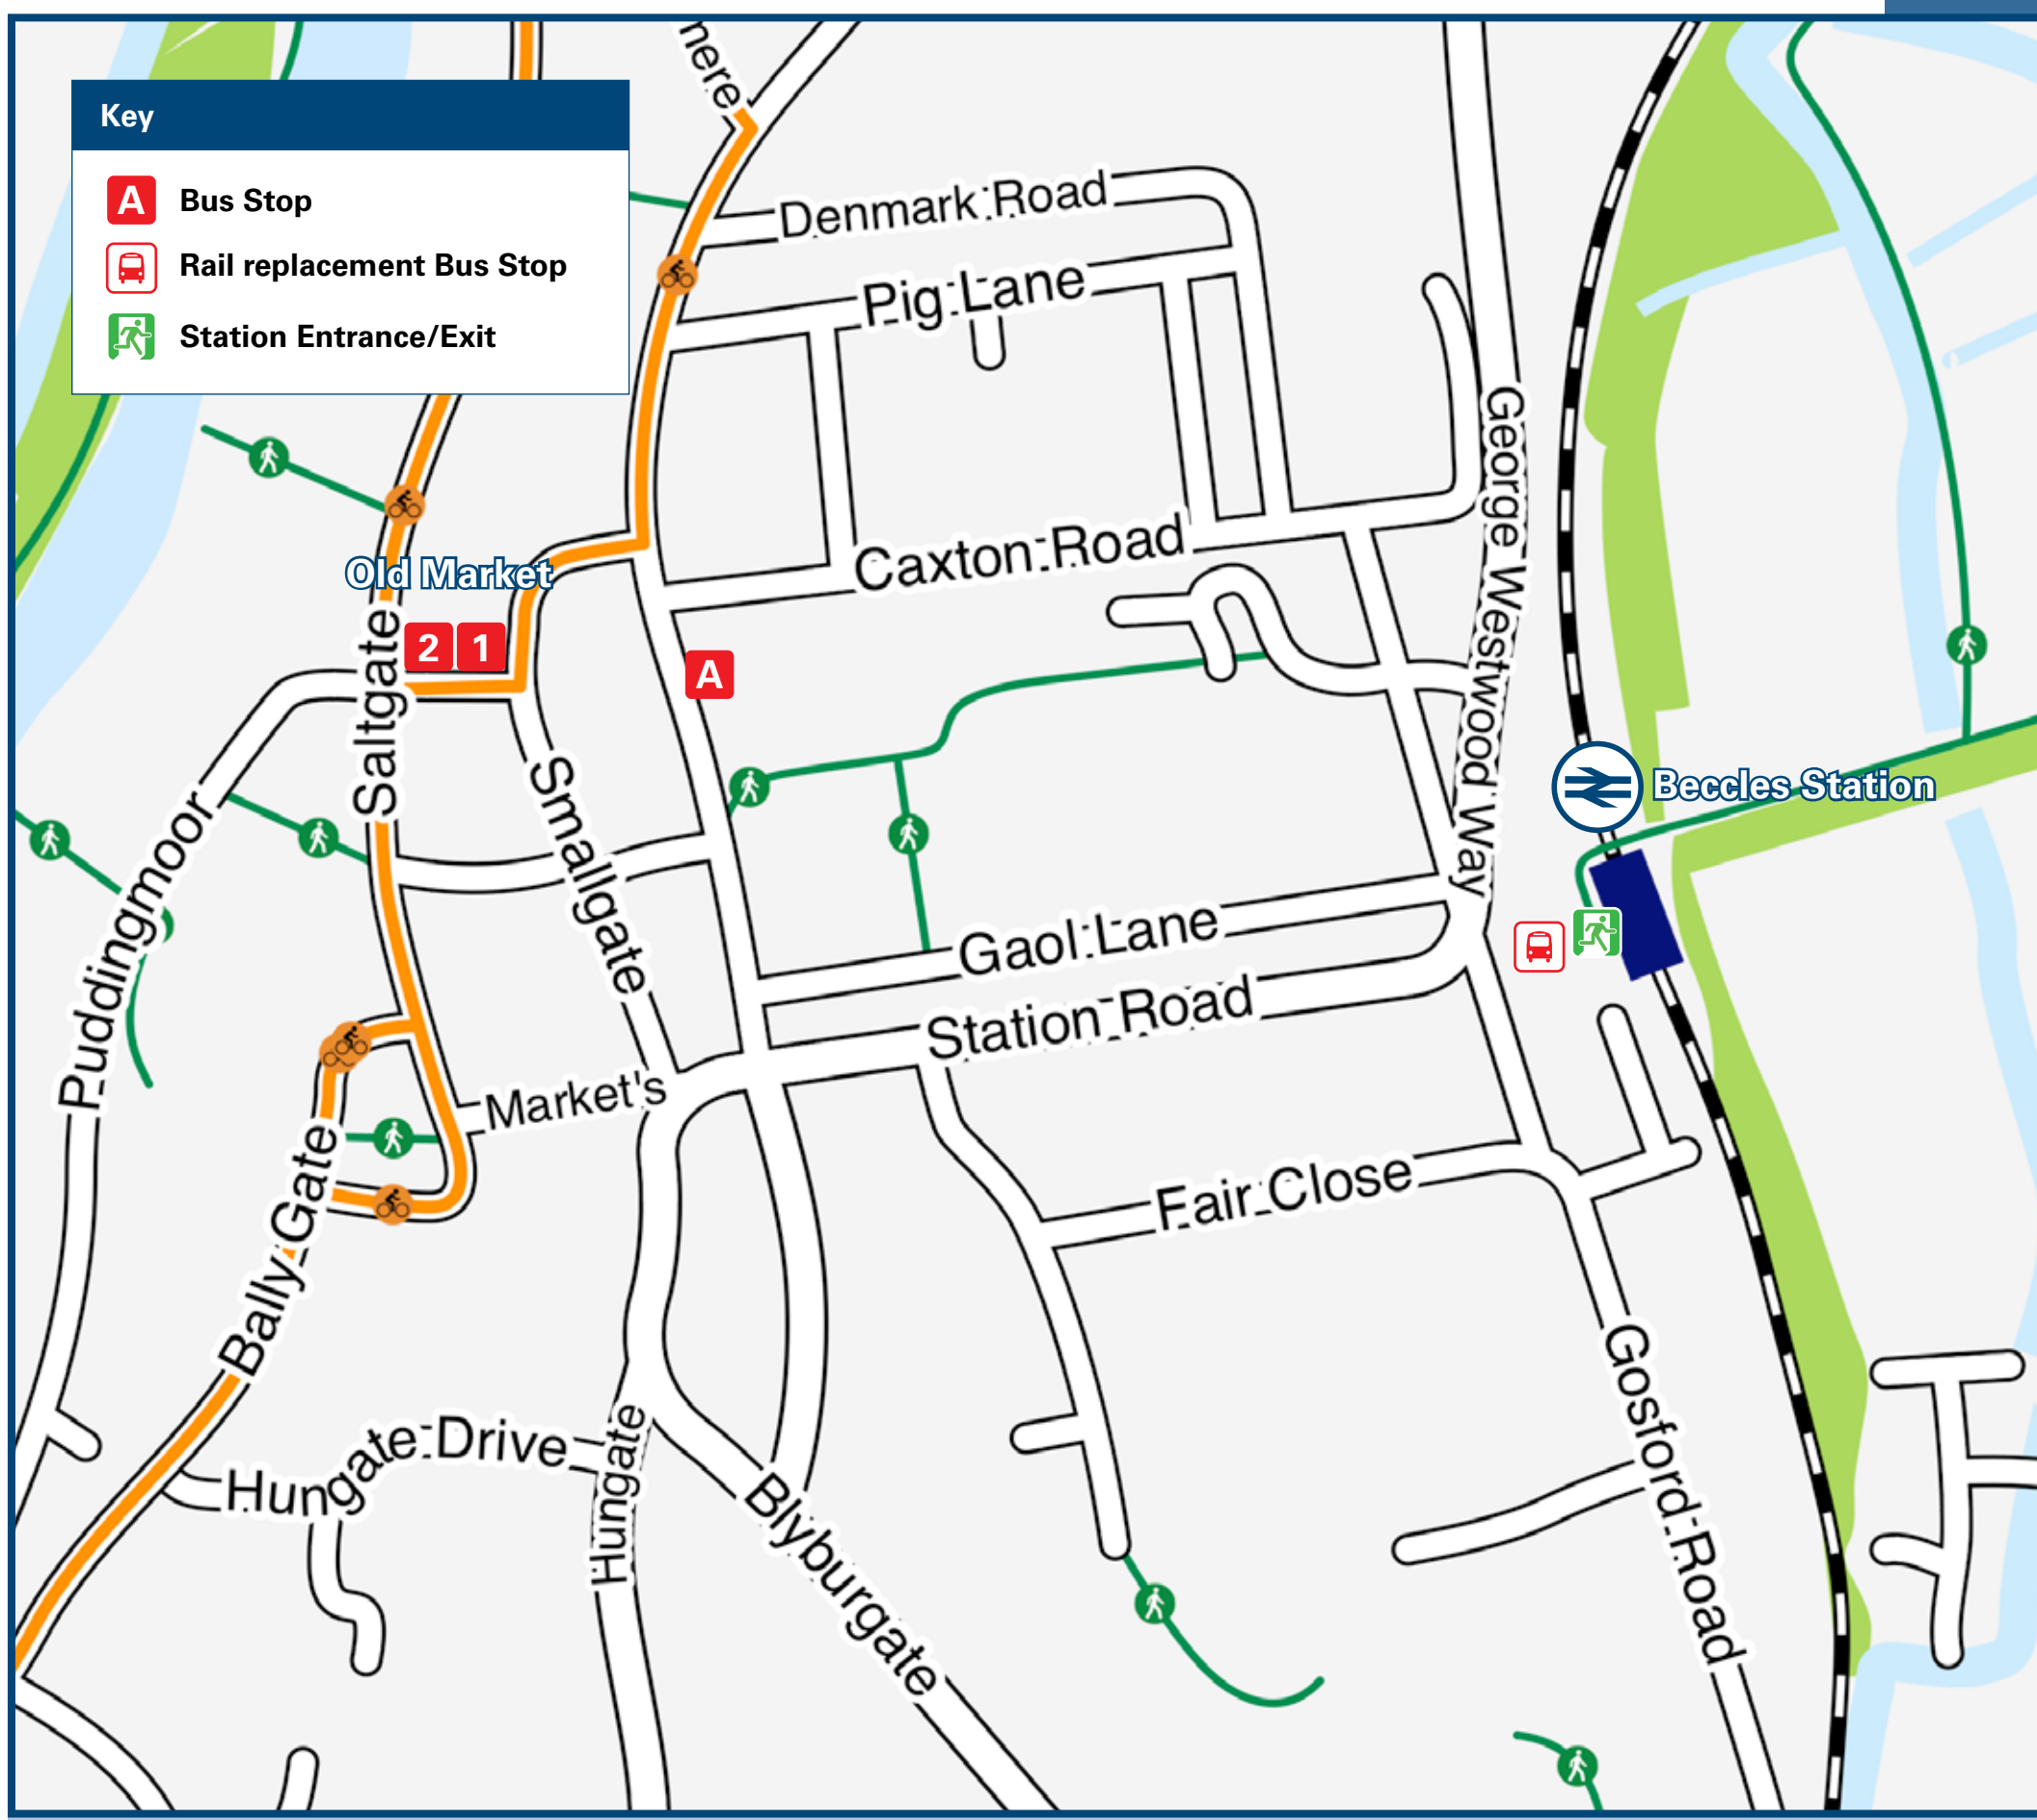

Beccles Station

Onward Travel Information

Buses