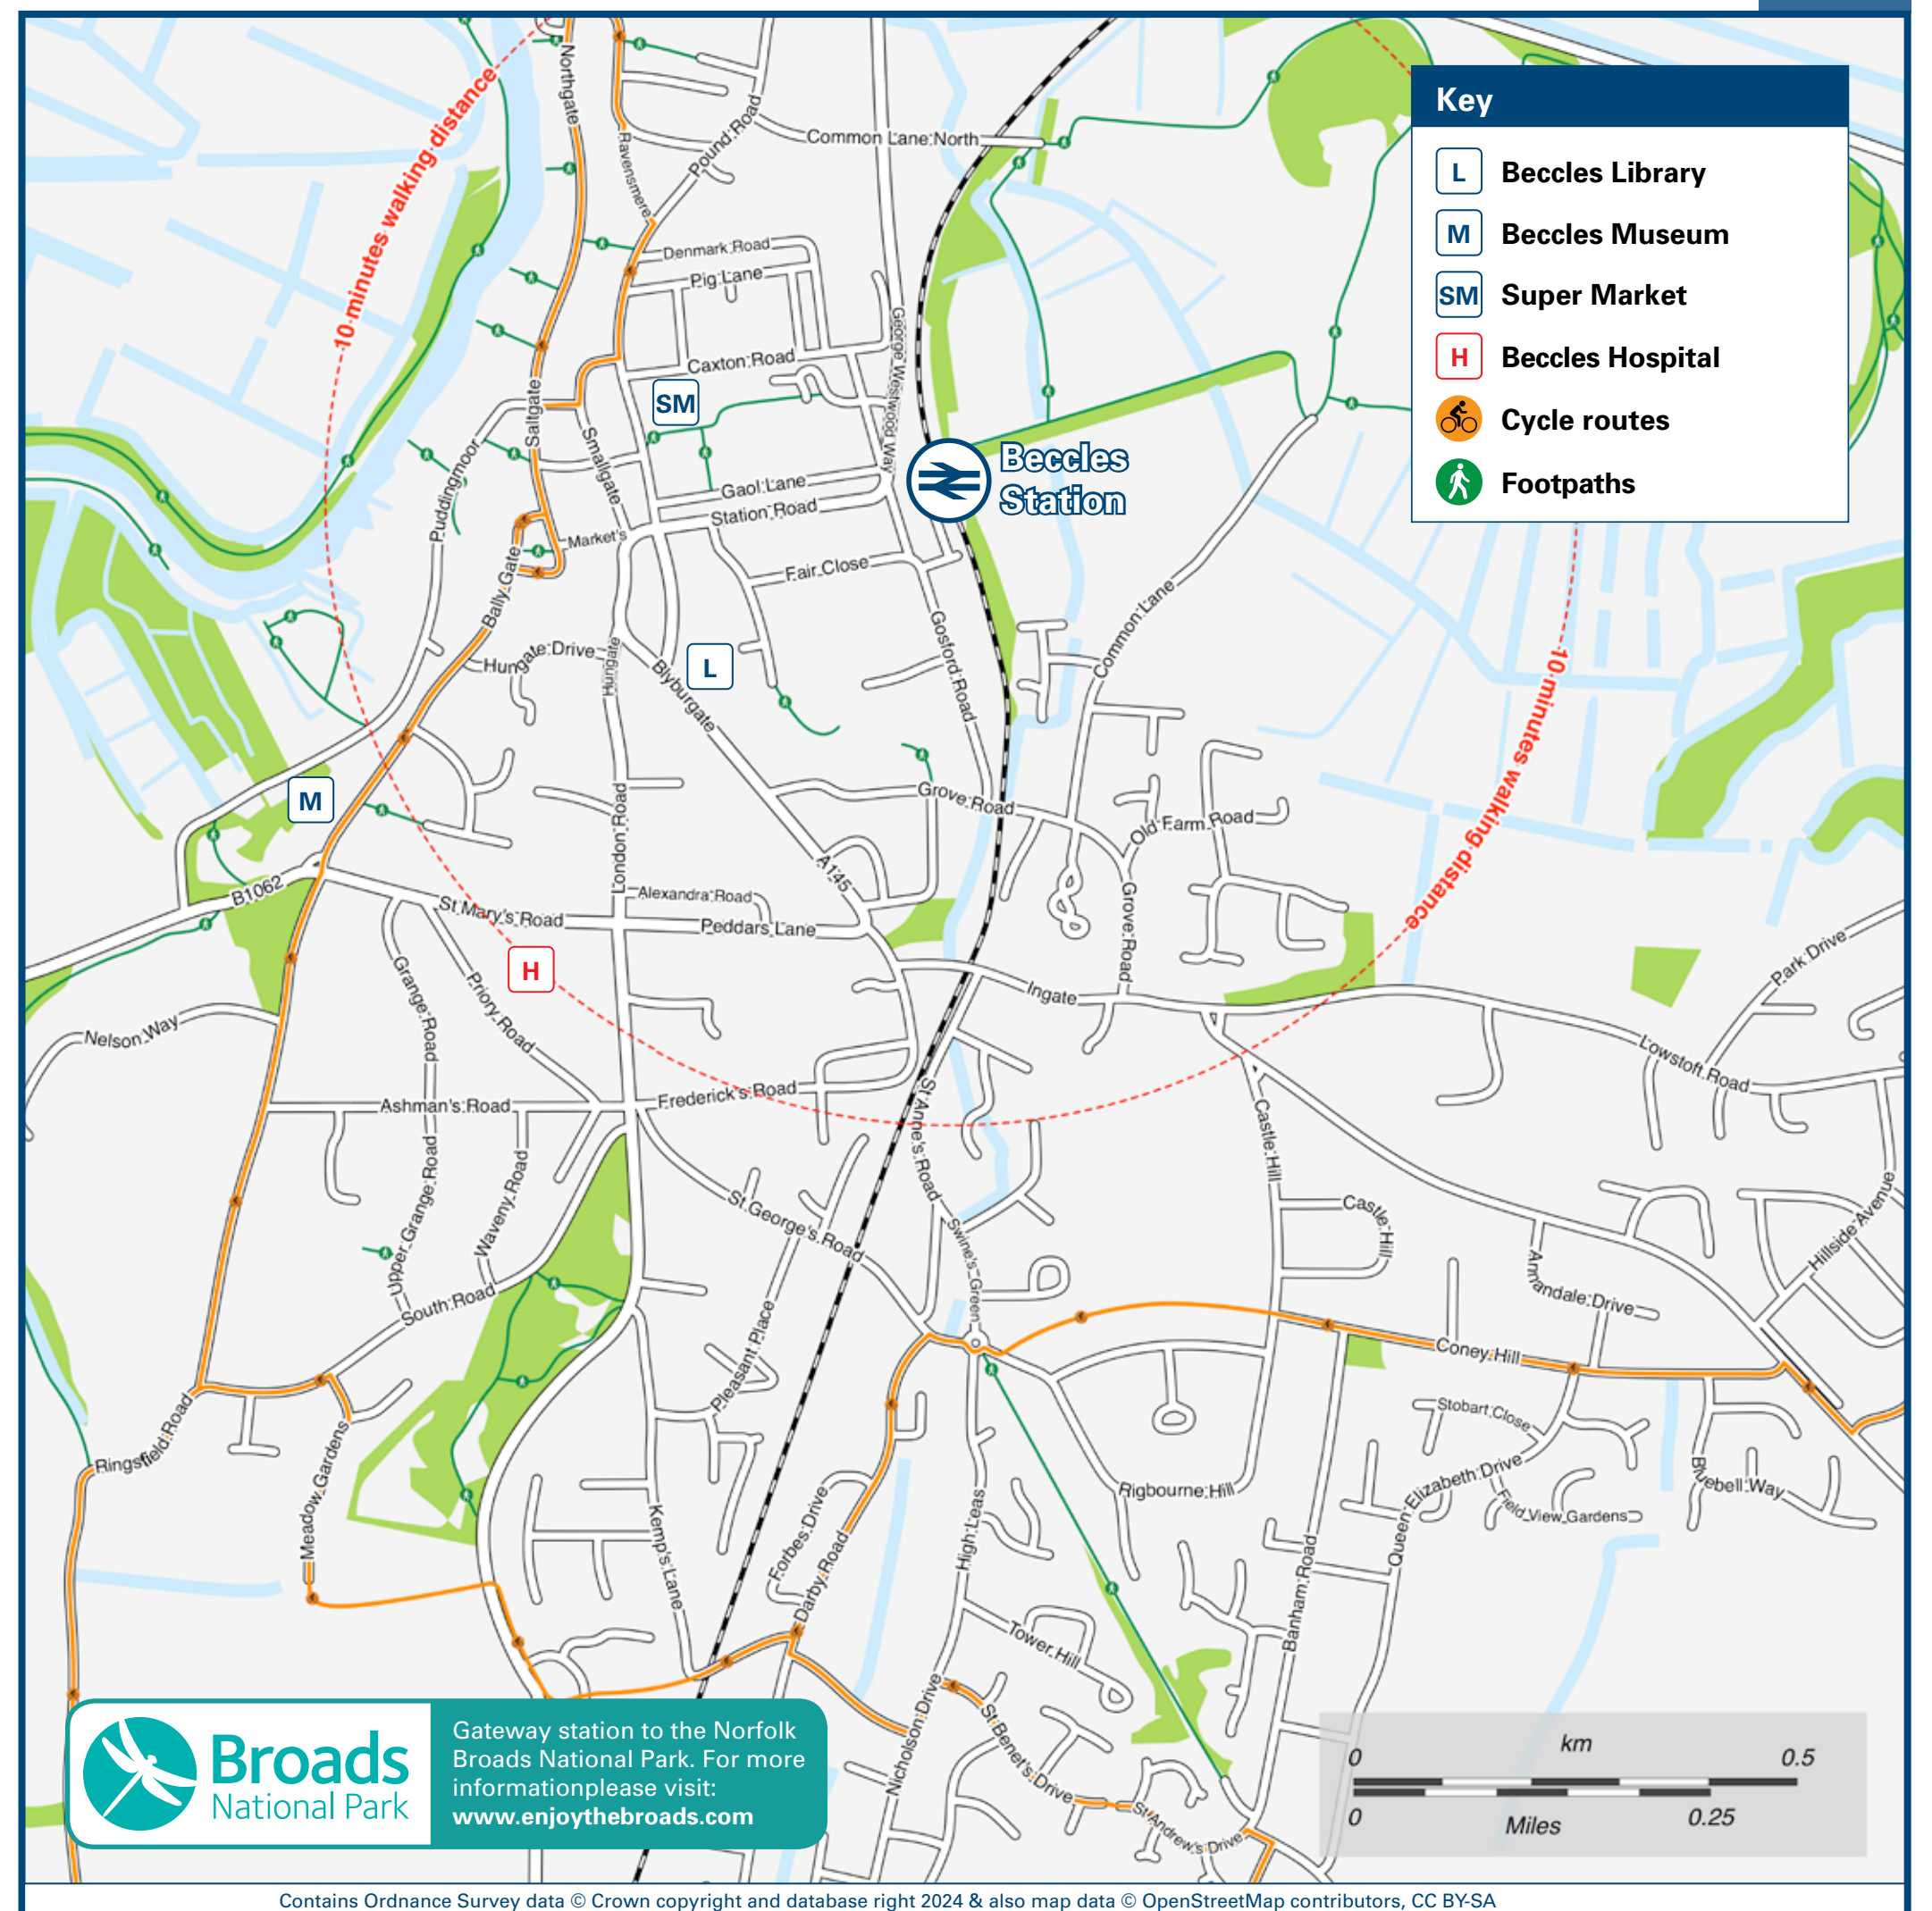

Local area map

Main destinations by bus

(Data correct at October 2024)

DESTINATION	BUS ROUTES	BUS STOP
Bamby	X2, X21, X22	A
	146	A
Beccles Town Service	"Beccles Town Service" #	A; Old Market Stop Bay 1
Brampton (Village)	522~, 524~	Old Market Stop Bay 1
Broome	81	Old Market Stop Bay 1
Bungay	81	Old Market Stop Bay 1
Carlton Colville (for East Anglia Transport Museum)	X2, X21, X22, 146	A
Chedgrave	X21, X22	Old Market Stop Bay 2
Ditchingham	81	Old Market Stop Bay 1
Ellingham	81	Old Market Stop Bay 1
Framingham Earl	X2, X21, X22, 146	Old Market Stop Bay 2
Geldeston	81	Old Market Stop Bay 1
	580, X2, X21, X22, 146	Old Market Stop Bay 2
Gillingham	81	Old Market Stop Bay 1
Gorleston (Town Centre)	580*	Old Market Stop Bay 2
Great Yarmouth	580*	Old Market Stop Bay 2
Haddiscoe	580	Old Market Stop Bay 2
Hales	146	Old Market Stop Bay 2
Halesworth	522~	Old Market Stop Bay 2
Holton	522~	Old Market Stop Bay 1

DESTINATION	BUS ROUTES	BUS STOP
James Paget Hospital	580	Old Market Stop Bay 2
Kessingland (for "Africa Alive" Park & Zoo) ##	146	A
Kirby Cane	81	Old Market Stop Bay 1
Kirkley	X2, X21, X22	A
Loddon	X21, X22	Old Market Stop Bay 2
Lowestoft	X2, X21, X22	A
Norwich	X2, X21, X22, 146	Old Market Stop Bay 2
Pakefield	X2, X21, 146	A
Pontins Pakefield (Holiday Centre)	146	A
	146	A
Reydon	524~	Old Market Stop Bay 2
	146	A
Southwold	524~	Old Market Stop Bay 2
Stockton	X2, X21, X22, 146	Old Market Stop Bay 2
Thurton	X2, X21, X22, 146	Old Market Stop Bay 2
	146	A
Wangford	524~	Old Market Stop Bay 2
Whitton	X22	A
Willingham	522~, 524~	Old Market Stop Bay 1

DESTINATION	BUS ROUTES	BUS STOP
	X2, X21, X22	A
Worlingham	"Beccles Town Service" #	A
	146	A
Wrentham	146	A

Notes

Bus routes 81, 146, 580, Beccles Town Service & X2 operate Mondays to Saturdays. No service on Sundays or Bank Holidays.
Bus routes X21 & X22 operate daily including Sundays and Bank Holidays.
"Connecting Communities: When you need to make a journey and there's no public transport available locally, Connecting Communities can collect and connect customers to appropriate bus or train links for onward travel. Please call: 01986 896 896 or on the web: www.suffolkonboard.com/cc for more information on this scheme, and for a booking service."
Direct trains operate to this destination from Beccles station.
Change trains at Lowestoft for Norwich.
Bus route "Beccles Town Service" serves most parts of Beccles & Worlingham.
Bus route 99 also operates a daily service to Kessingland/Africa Alive Park & Zoo from Lowestoft Rail Station & Bus Station.
* Alternatively take the train or bus to Lowestoft and change for service 1, 1A or X1 to this destination.
~ Bus route 522 operates a Mondays to Fridays service, only.
National Park Broadlands National Park www.enjoythebroads.com

Taxis

Beccles station has no taxi rank or cab office. Advance booking is essential, please consider using the following local operators: (Inclusion of this number doesn't represent any endorsement of the taxi firm)

Goldline Taxis
01502 711 611

Kims Kabs
01502 712 213.