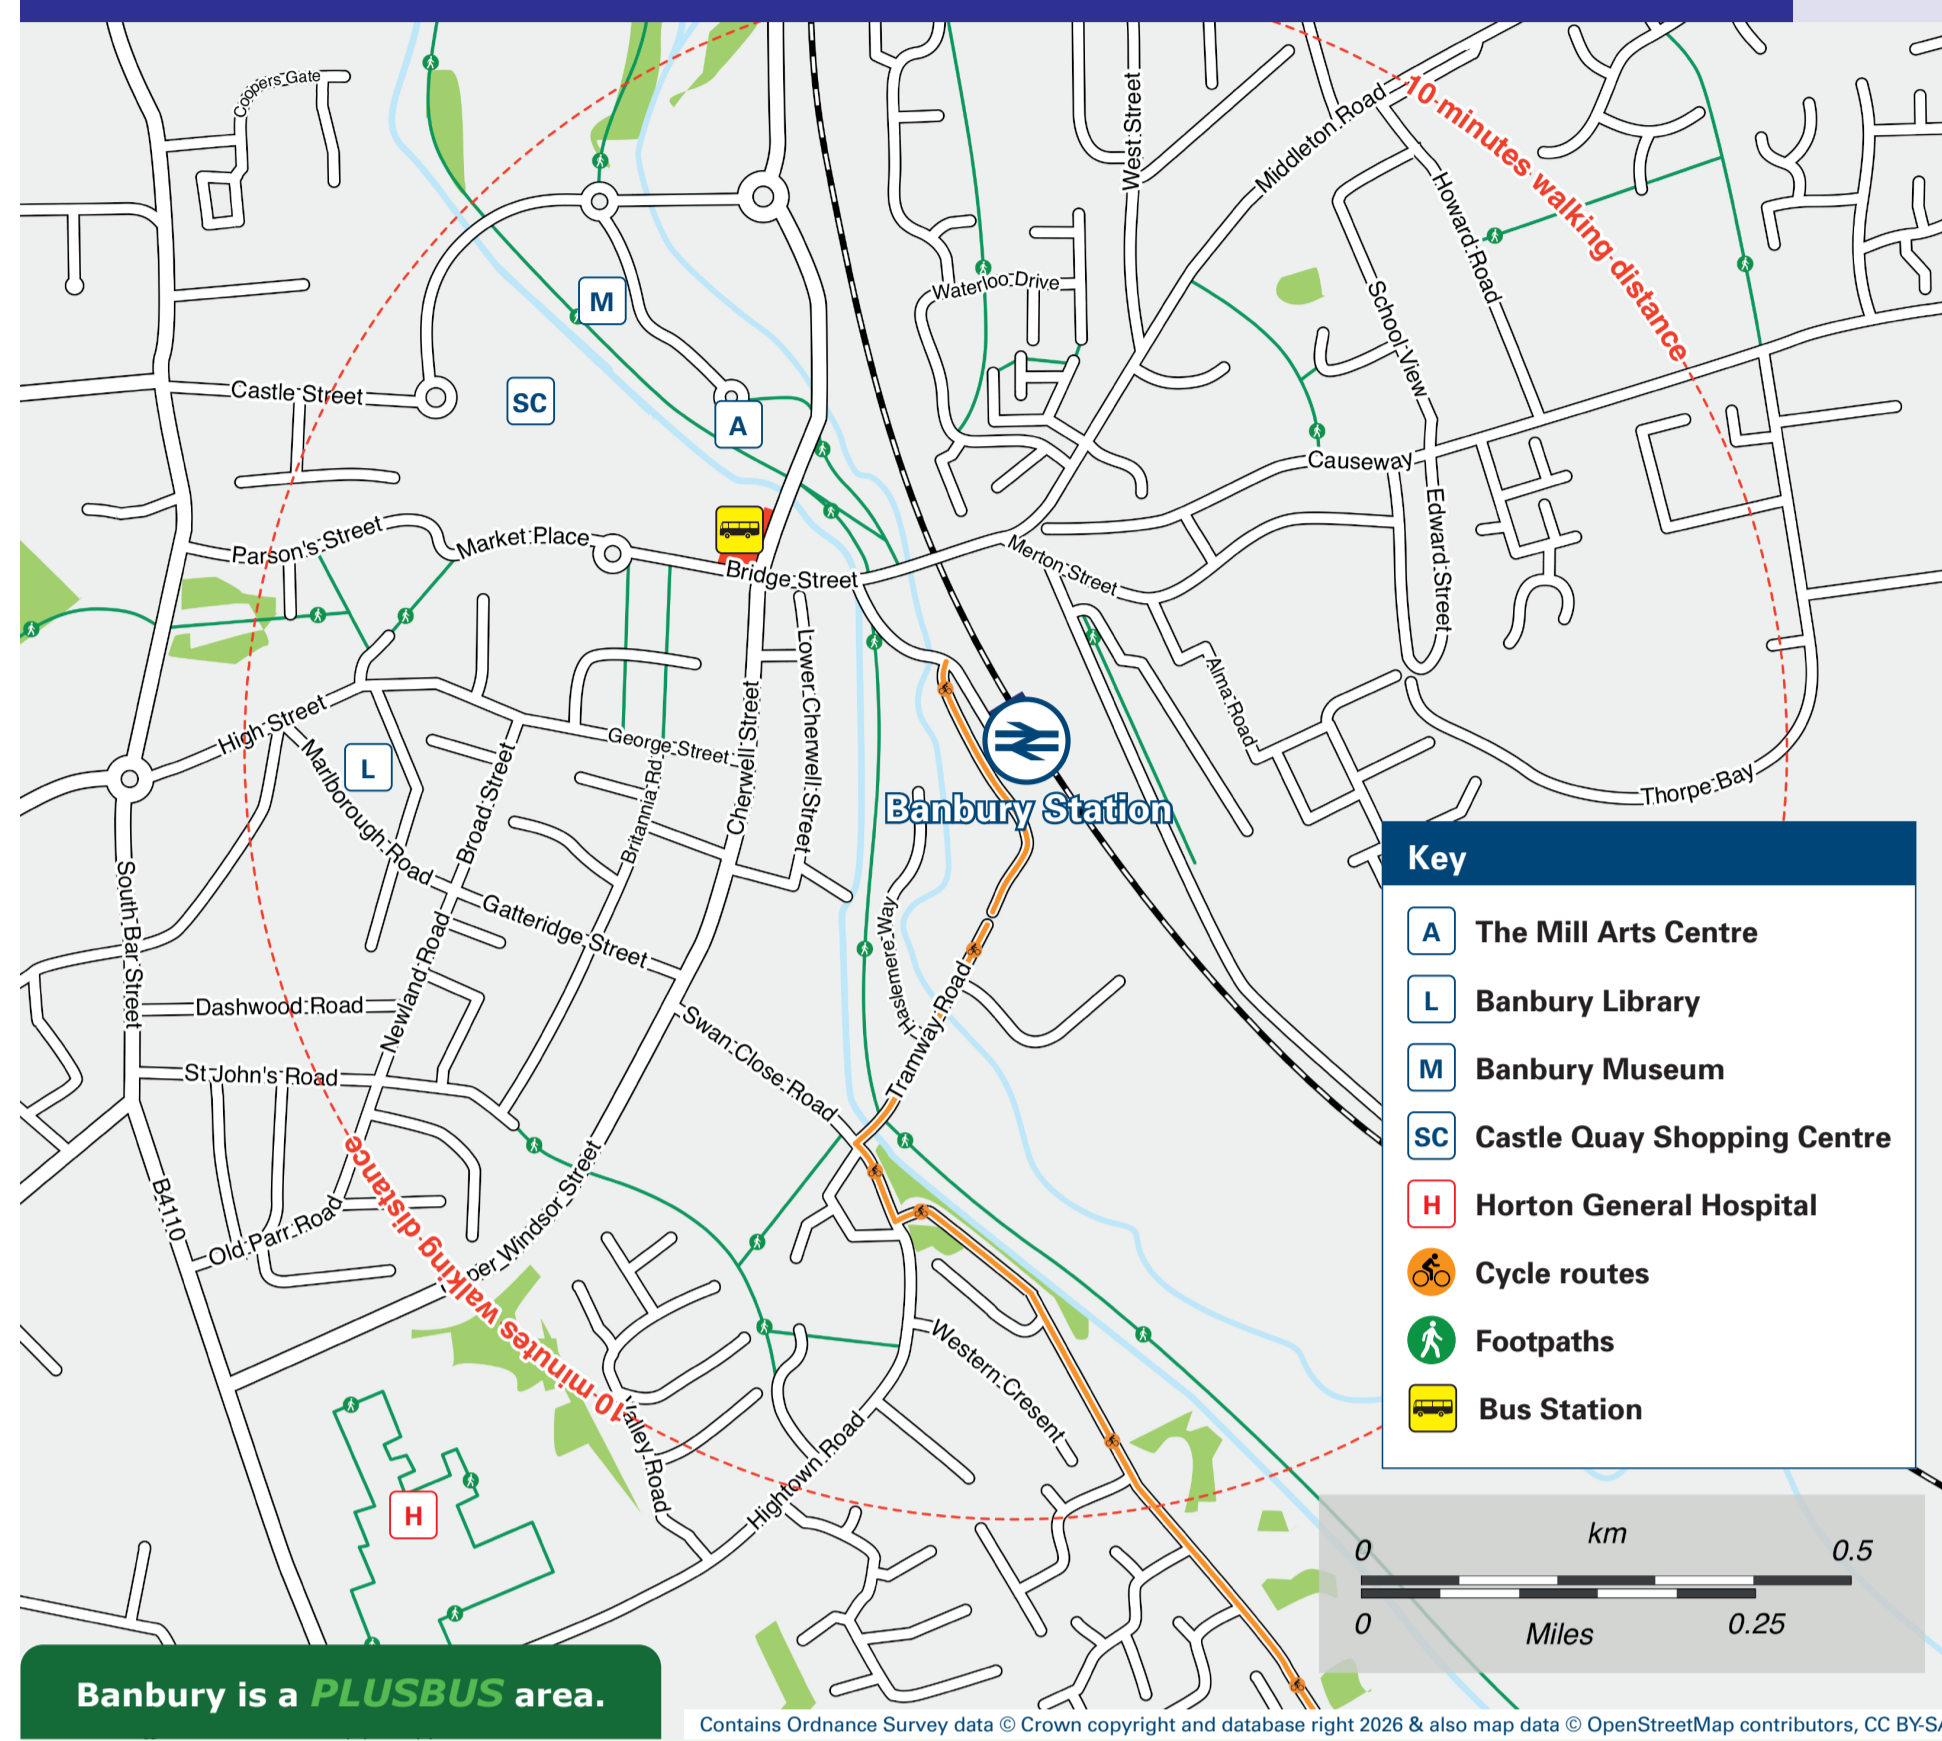

Onward Travel Information

Banbury Station

Buses and Taxis

Rail replacement bus services depart from the front of the station.

Local area map

Banbury is a PLUSBUS area.

Add PlusBus to your train ticket—now available on eTicket from leading rail ticketing apps—for unlimited bus travel in the PlusBus zone in your destination town or city. Visit plusbus.info

Main destinations by bus

(Data correct at March 2026)

DESTINATION	BUS ROUTES	BUS STOP	DESTINATION	BUS ROUTES	BUS STOP	DESTINATION	BUS ROUTES	BUS STOP
Adderbury	S4	Bus Stn Bay B	Grimsbury	B7A# B10# 200, 500	Bridge St Stop 1 Bus Stn Bay B	Shenington	76*	Bus Stn Bay B
Bloxham	488	A	Hardwick	B9	Bridge St Stop 1	Steeple Aston	S4	Bus Stn Bay B
Bodicote	B3	A	Hardwick Hill	B4	Bridge St Stop B	Stratford-upon-Avon	76*	Bus Stn Bay B
Brackley	500	Bus Stn Bay B	Hook Norton	488	A	Tackley	S4	Bus Stn Bay B
Bretch Hill	B5	Bridge St Stop B	Horton General Hospital	488 B1#	Bridge St Stop 1	Twyford	S4	Bus Stn Bay B
Byfield	200	Bus Stn Bay B	Kidlington	S4	Bus Stn Bay B	Wardington	200	Bus Stn Bay B
Calthorpe	488 B1#	Bridge St Stop 1	Kineton	76*	Bus Stn Bay B	Woodford Halse	200	Bus Stn Bay B
Chacombe	S4	Bus Stn Bay B	Leamington Spa	77A*	Bus Stn Bay B	Wroxton	76*	Bus Stn Bay B
Cherwell Heights	500	Bus Stn Bay B	Middleton Cheney	500	Bus Stn Bay B			
Chipping Norton	B3	A	Middle Tysoe	76*	Bus Stn Bay B			
Chipping Warden	488	A	Milcombe	488	A			
Daventry	200	Bus Stn Bay B	Neithrop	B5 B7B#, B9	Bridge St Stop B Bridge St Stop 1			
Deddington	200	Bus Stn Bay B	Over Norton	488	A			
Easington	S4	Bus Stn Bay B	Oxford	488	A			
Farthinghoe	488	A	Oxford Parkway Rail Station	S4	Bus Stn Bay B			
Gateway Retail Park	B1#	Bridge St Stop 1	Oxhill	S4	Bus Stn Bay B			
Gaydon	B9	Bus Stn Bay B	Poets Comer	76*	Bus Stn Bay B			
Great Rollright	500	Bus Stn Bay B	Ruscote	B7B# B8#, B9	Bridge St Stop B Bridge St Stop 1			