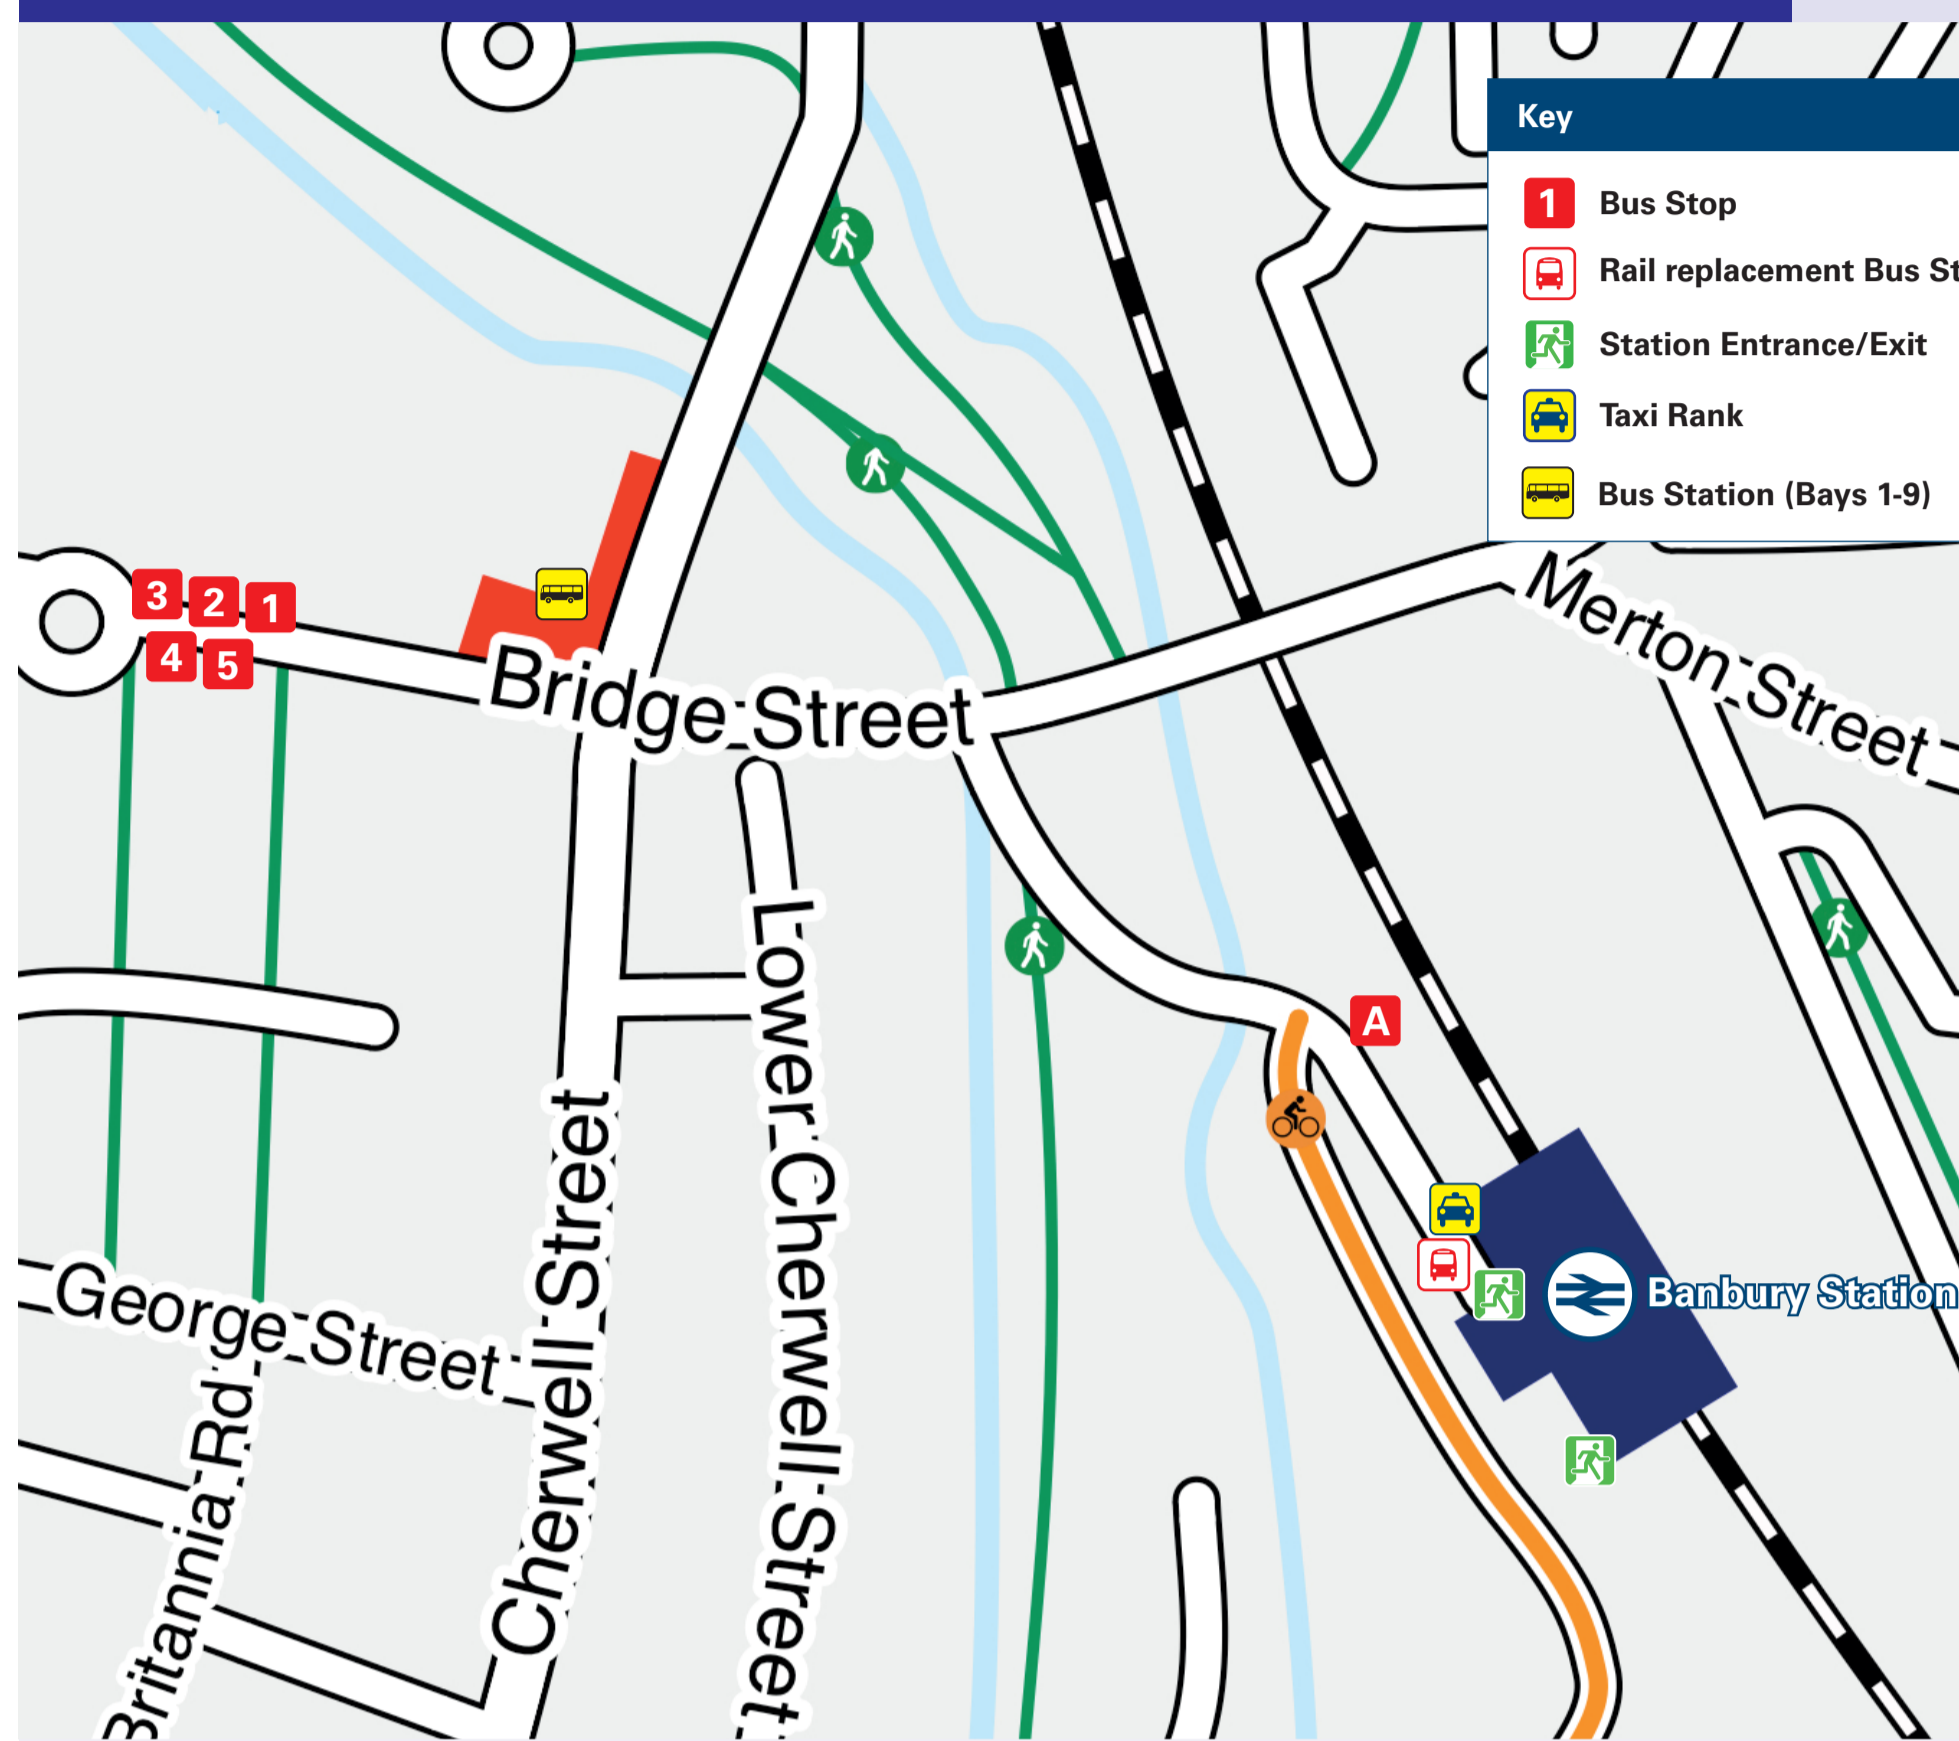

Onward Travel Information

Banbury Station

Buses and Taxis

Rail replacement bus services depart from the front of the station.

Local area map

Banbury is a PLUSBUS area.

Add PlusBus to your train ticket—now available on eTicket from leading rail ticketing apps—for unlimited bus travel in the PlusBus zone in your destination town or city. Visit plusbus.info

Main destinations by bus

(Data correct at March 2026)

DESTINATION	BUS ROUTES	BUS STOP	DESTINATION	BUS ROUTES	BUS STOP	DESTINATION	BUS ROUTES	BUS STOP
Adderbury	S4	Bus Stn Bay B	Grimsbury	B7A# B10# 200, 500	Bridge St Stop 1 Bus Stn Bay B	Shenington	76*	Bus Stn Bay B
Bloxham	488	A	Hardwick	B9	Bridge St Stop 1	Steeple Aston	S4	Bus Stn Bay B
Bodicote	B3	A	Hardwick Hill	B4	Bridge St Stop B	Stratford-upon-Avon	76*	Bus Stn Bay B
Brackley	500	Bus Stn Bay B	Hook Norton	488	A	Tackley	S4	Bus Stn Bay B
Bretch Hill	B5	Bridge St Stop B	Horton General Hospital	488 B1#	Bridge St Stop 1	Twyford	S4	Bus Stn Bay B
Byfield	200	Bus Stn Bay B	Kidlington	S4	Bus Stn Bay B	Wardington	200	Bus Stn Bay B
Calthorpe	488 B1#	Bridge St Stop 1	Kineton	76*	Bus Stn Bay B	Woodford Halse	200	Bus Stn Bay B
Chacombe	S4	Bus Stn Bay B	Leamington Spa	77A*	Bus Stn Bay B	Wroxton	76*	Bus Stn Bay B
Cherwell Heights	500	Bus Stn Bay B	Middleton Cheney	500	Bus Stn Bay B			
Chipping Norton	B3	A	Middle Tysoe	76*	Bus Stn Bay B			
Chipping Warden	488	A	Milcombe	488	A			
Daventry	200	Bus Stn Bay B	Neithrop	B5 B7B#, B9	Bridge St Stop B Bridge St Stop 1			
Deddington	200	Bus Stn Bay B	Over Norton	488	A			
Easington	S4	Bus Stn Bay B	Oxford	488	A			
Farthinghoe	488	A	Oxford Parkway Rail Station	S4	Bus Stn Bay B			
Gateway Retail Park	B1#	Bridge St Stop 1	Oxhill	S4	Bus Stn Bay B			
Gaydon	B9	Bus Stn Bay B	Poets Comer	76*	Bus Stn Bay B			
Great Rollright	500	Bus Stn Bay B	Ruscote	B7B# B8#, B9	Bridge St Stop B Bridge St Stop 1			