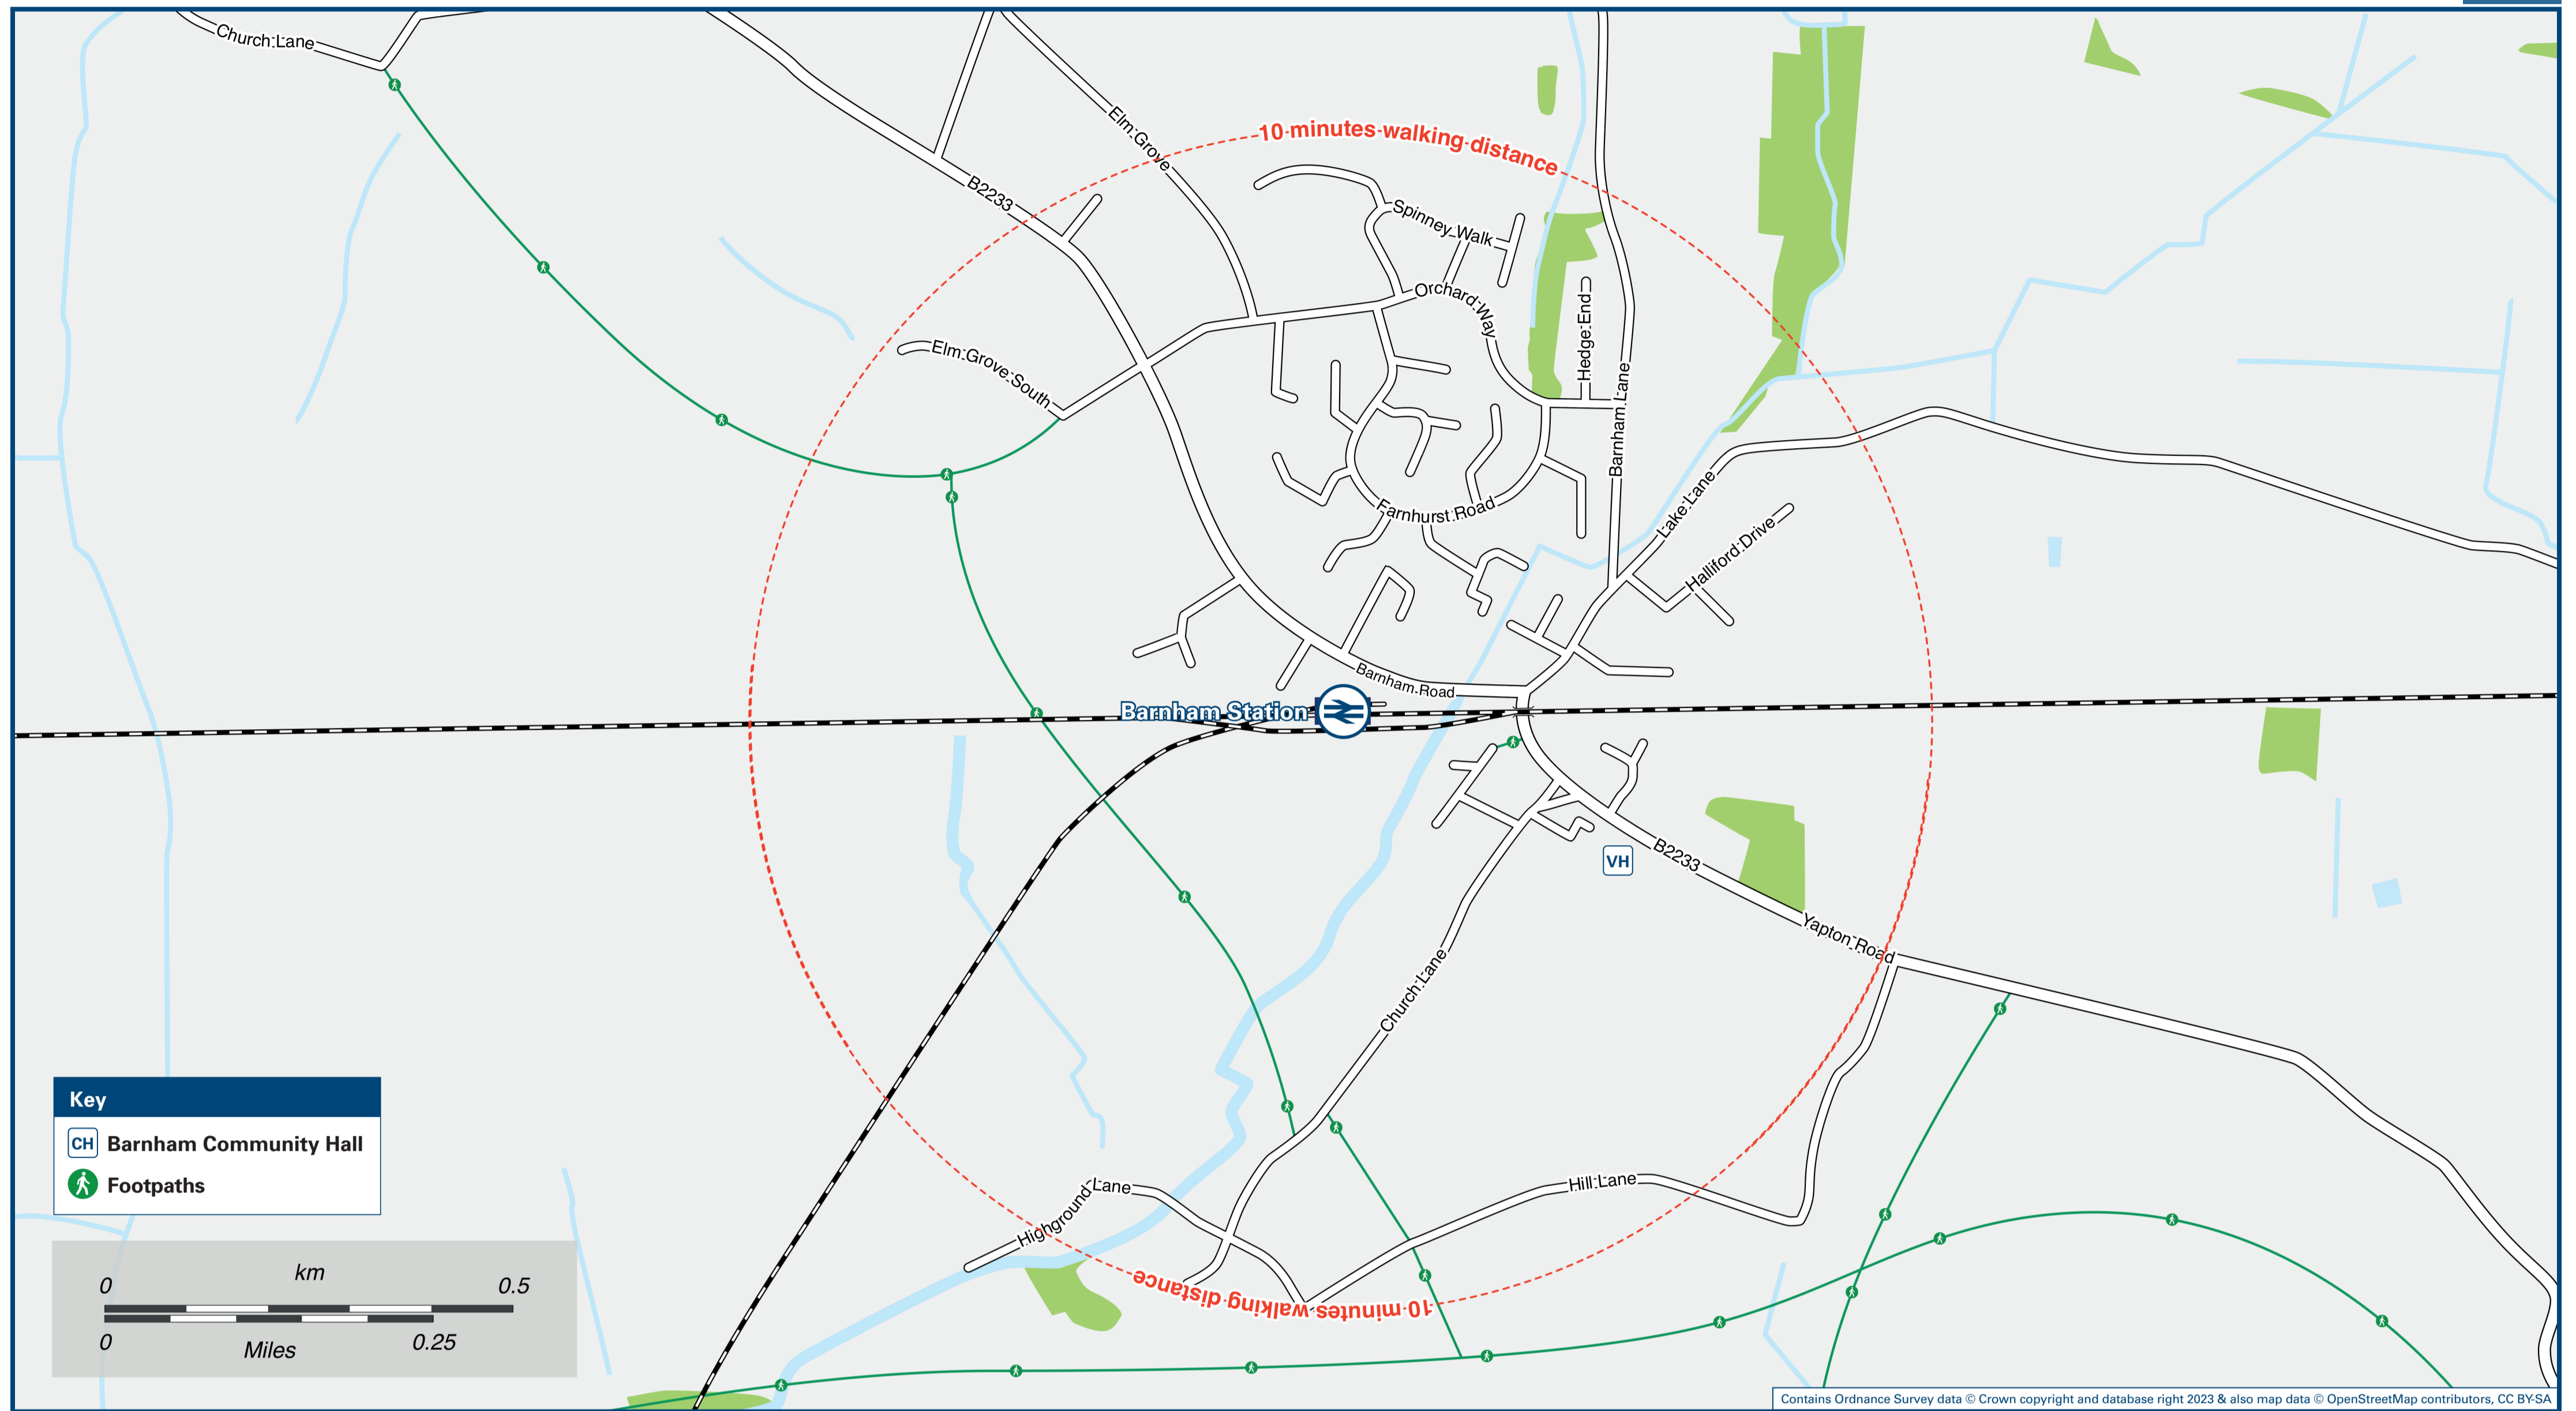

Barnham Station

Onward Travel Information

Local area map

Buses and Taxis

Main destinations by bus

(Data correct at July 2024)

DESTINATION	BUS ROUTES	BUS STOP
Arundel	85A	A
Bognor Regis	66A, 66C	B
Chichester	85A, 500	B
Chichester St Richards Hospital	85A, 500	B
Eastergate	66A, 66C, 85A, 500	B
Fontwell Park Racecourse (& Fontwell Village)	Taxi from this station (5 minutes journey time)	Taxi Rank
	FP1#	B
Lidsey	66A, 66C	B
Littlehampton	500	A
North End	66A	A
Oving	85A	B
Shopwhyke	85A, 500	B
Shripney	66A, 66C	B
South Bersted	66A, 66C	B
Tangmere	500	B
Walberton	66A, 66C, 85A	A
Westergate	66A, 66C, 85A	B
Woodgate	66A, 66C	B
Yapton	66A, 66C	A
	500	A

Notes

- Bus routes 66A and 66C operate a limited service on Mondays to Saturdays only.
- Bus route 85A operates a limited service on Mondays to Fridays only.
- Bus route 500 operates a daily service.
- For bus times contact Traveline www.traveline.info or call: 0871 200 22 33 or contact the bus operator (see below):
- Compass Travel (for bus routes 66A, 66C & 85A) call 01903 690025 or www.compass-travel.co.uk
- Book-a-Bus 97 Flex is a flexible on-demand bus service which follows a semi-fixed bus route during peak travel hours (connecting Slindon and Walberton to Barnham Railway station at peak travel times AM and PM) and becomes fully-flexible during off-peak hours. For further information visit www.westsussex.gov.uk/BookABusBarnham
- Direct trains operate to this destination from this Station.
- # Bus route FP1 operates a limited bus service on race days, only.

Scan this code with your mobile for full station information.