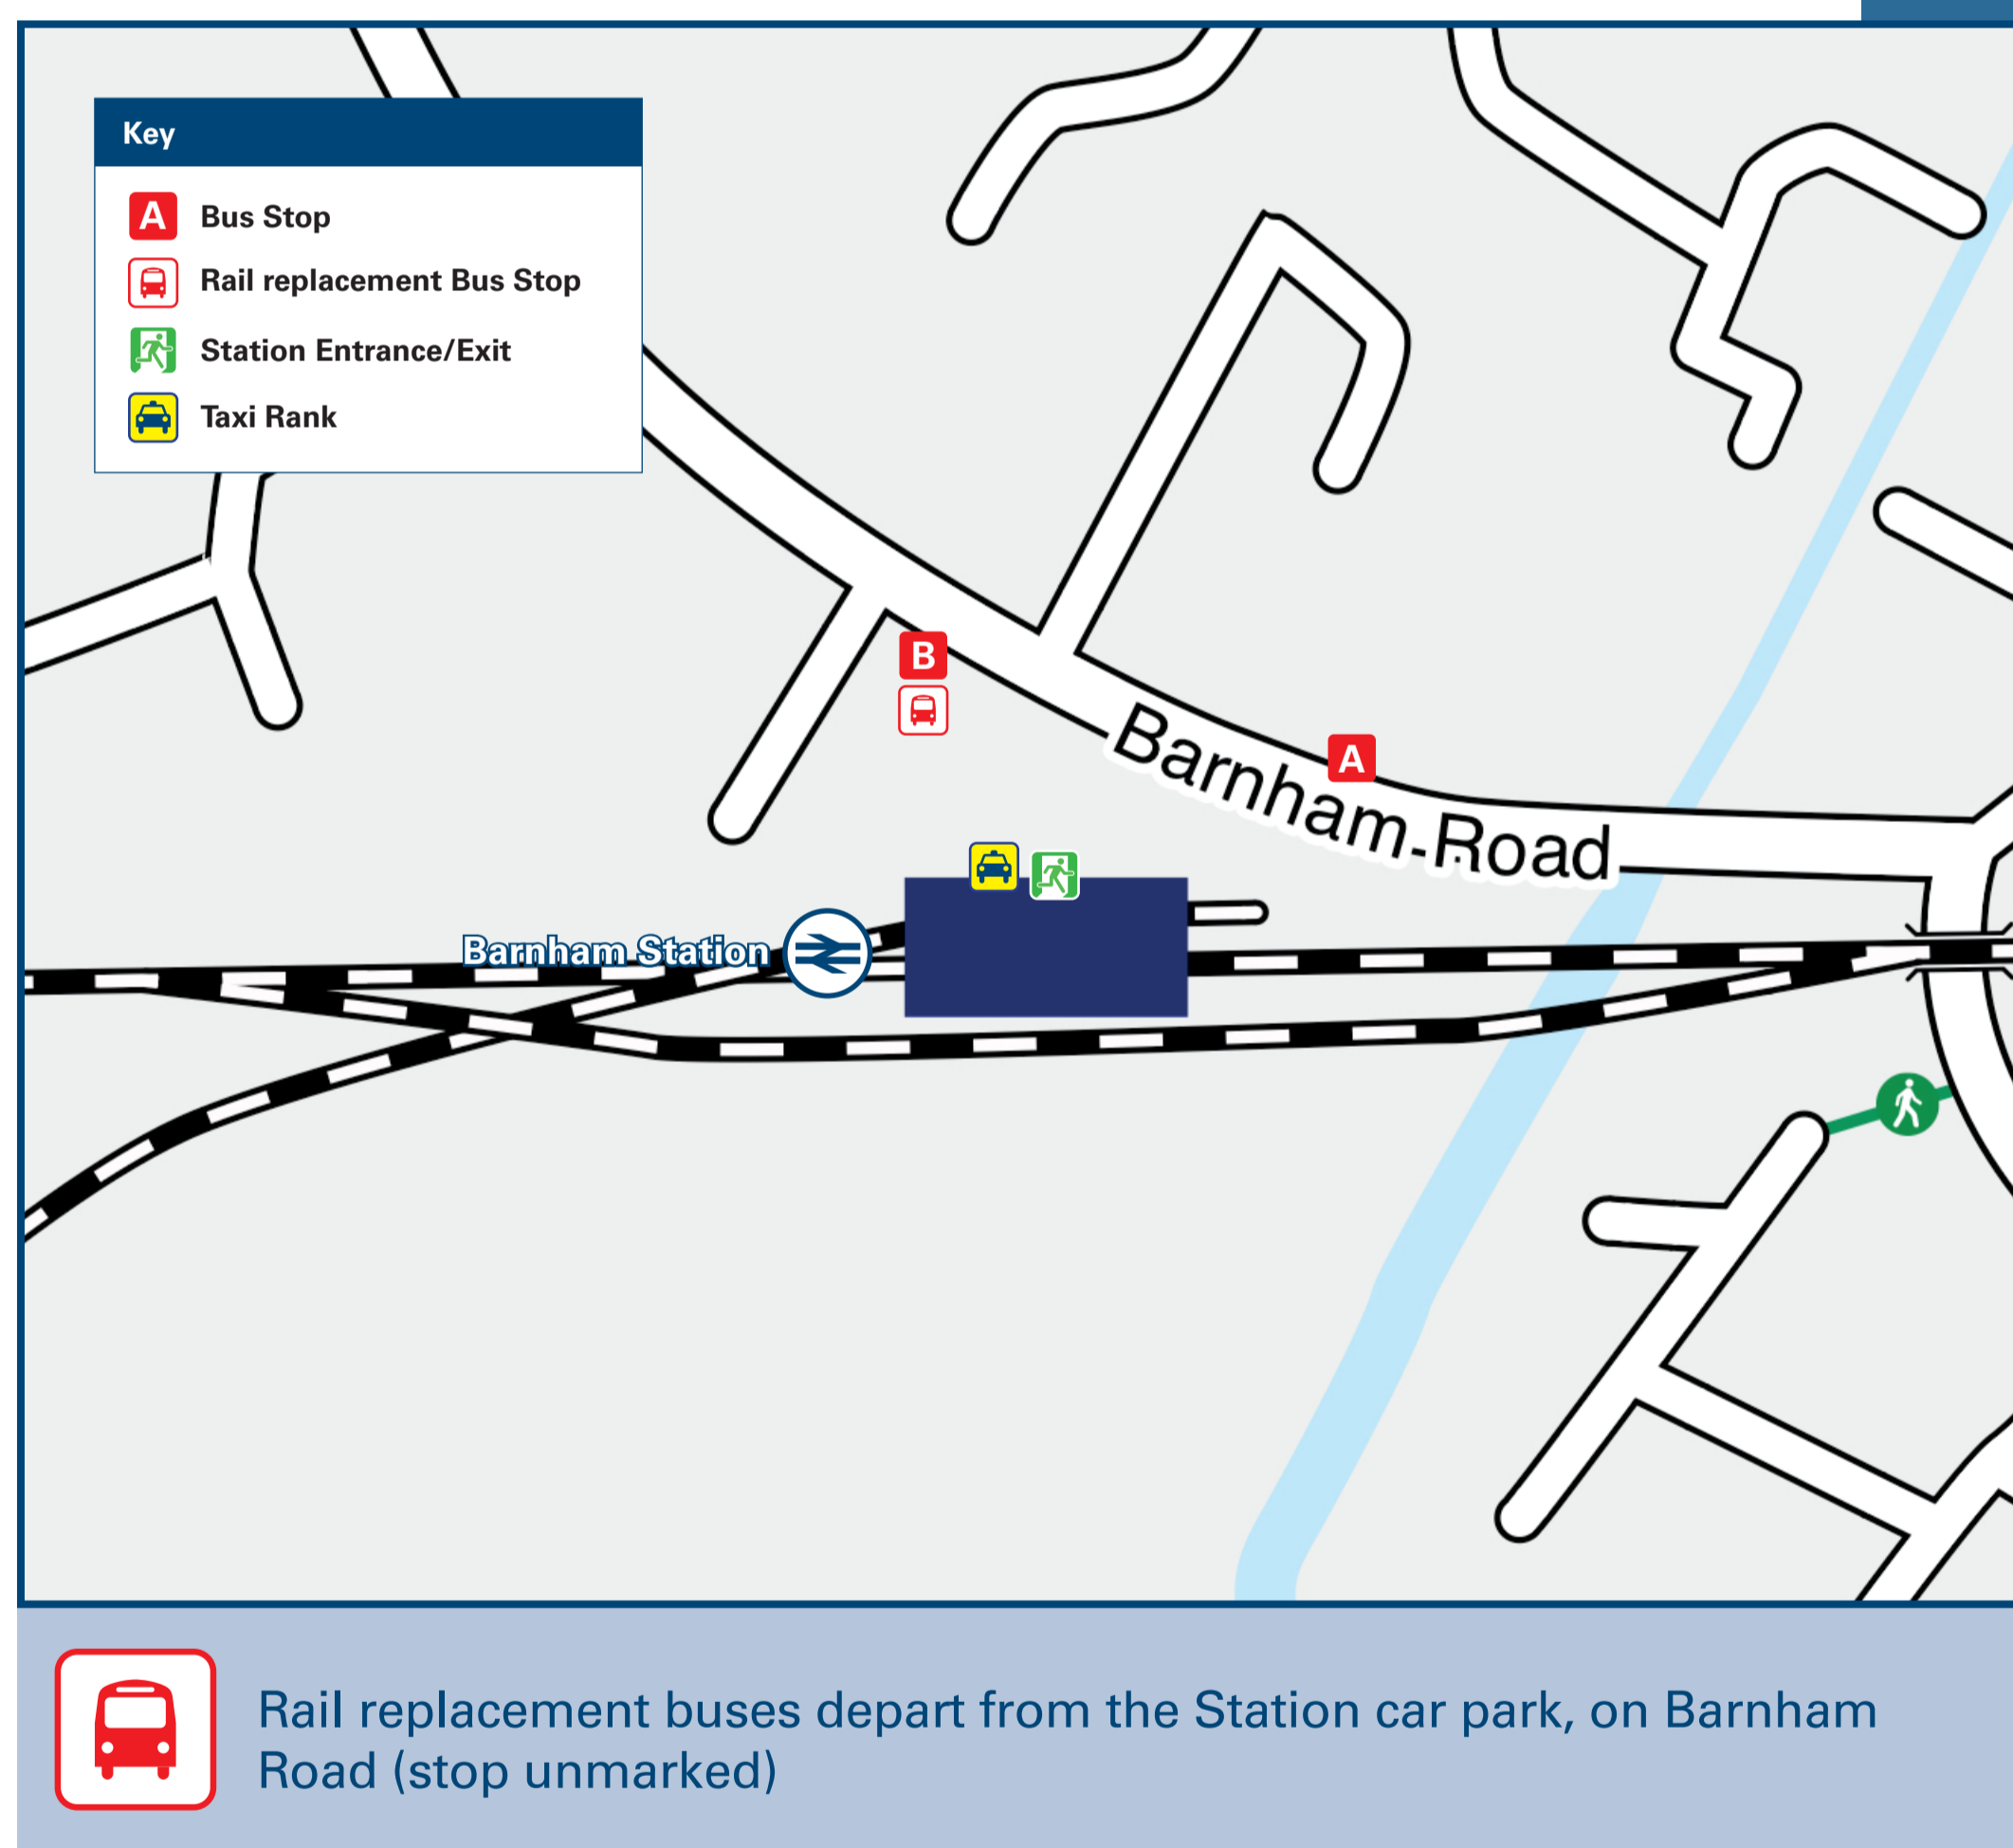

Barnham Station

Onward Travel Information

Local area map

Buses and Taxis

Main destinations by bus

(Data correct at July 2024)

DESTINATION	BUS ROUTES	BUS STOP
Arundel	85A	A
Bognor Regis	66A, 66C	B
Chichester	85A, 500	B
Chichester St Richards Hospital	85A, 500	B
Eastergate	66A, 66C, 85A, 500	B
Fontwell Park Racecourse (& Fontwell Village)	Taxi from this station (5 minutes journey time)	Taxi Rank
	FP1#	B
Lidsey	66A, 66C	B
Littlehampton	500	A
North End	66A	A
Oving	85A	B
Shopwhyke	85A, 500	B
Shripney	66A, 66C	B
South Bersted	66A, 66C	B
Tangmere	500	B
Walberton	66A, 66C, 85A	A
Westergate	66A, 66C, 85A	B
Woodgate	66A, 66C	B
Yapton	66A, 66C	A
	500	A

This poster shows details of popular destinations and main, frequent bus routes. Additional services may run, so please check with Traveline or see posters at local bus stops. Whilst considerable care has been taken to ensure the information contained on this poster is correct and accurate, National Rail cannot accept responsibility for any loss or inconvenience caused by any errors or omissions, or for loss, damage, injury or inconvenience relating to the cancellation, alteration, delay or diversion of a service. For any feedback, please e-mail comments@onwardtravelposters.com

Scan this code with your mobile for full station information.