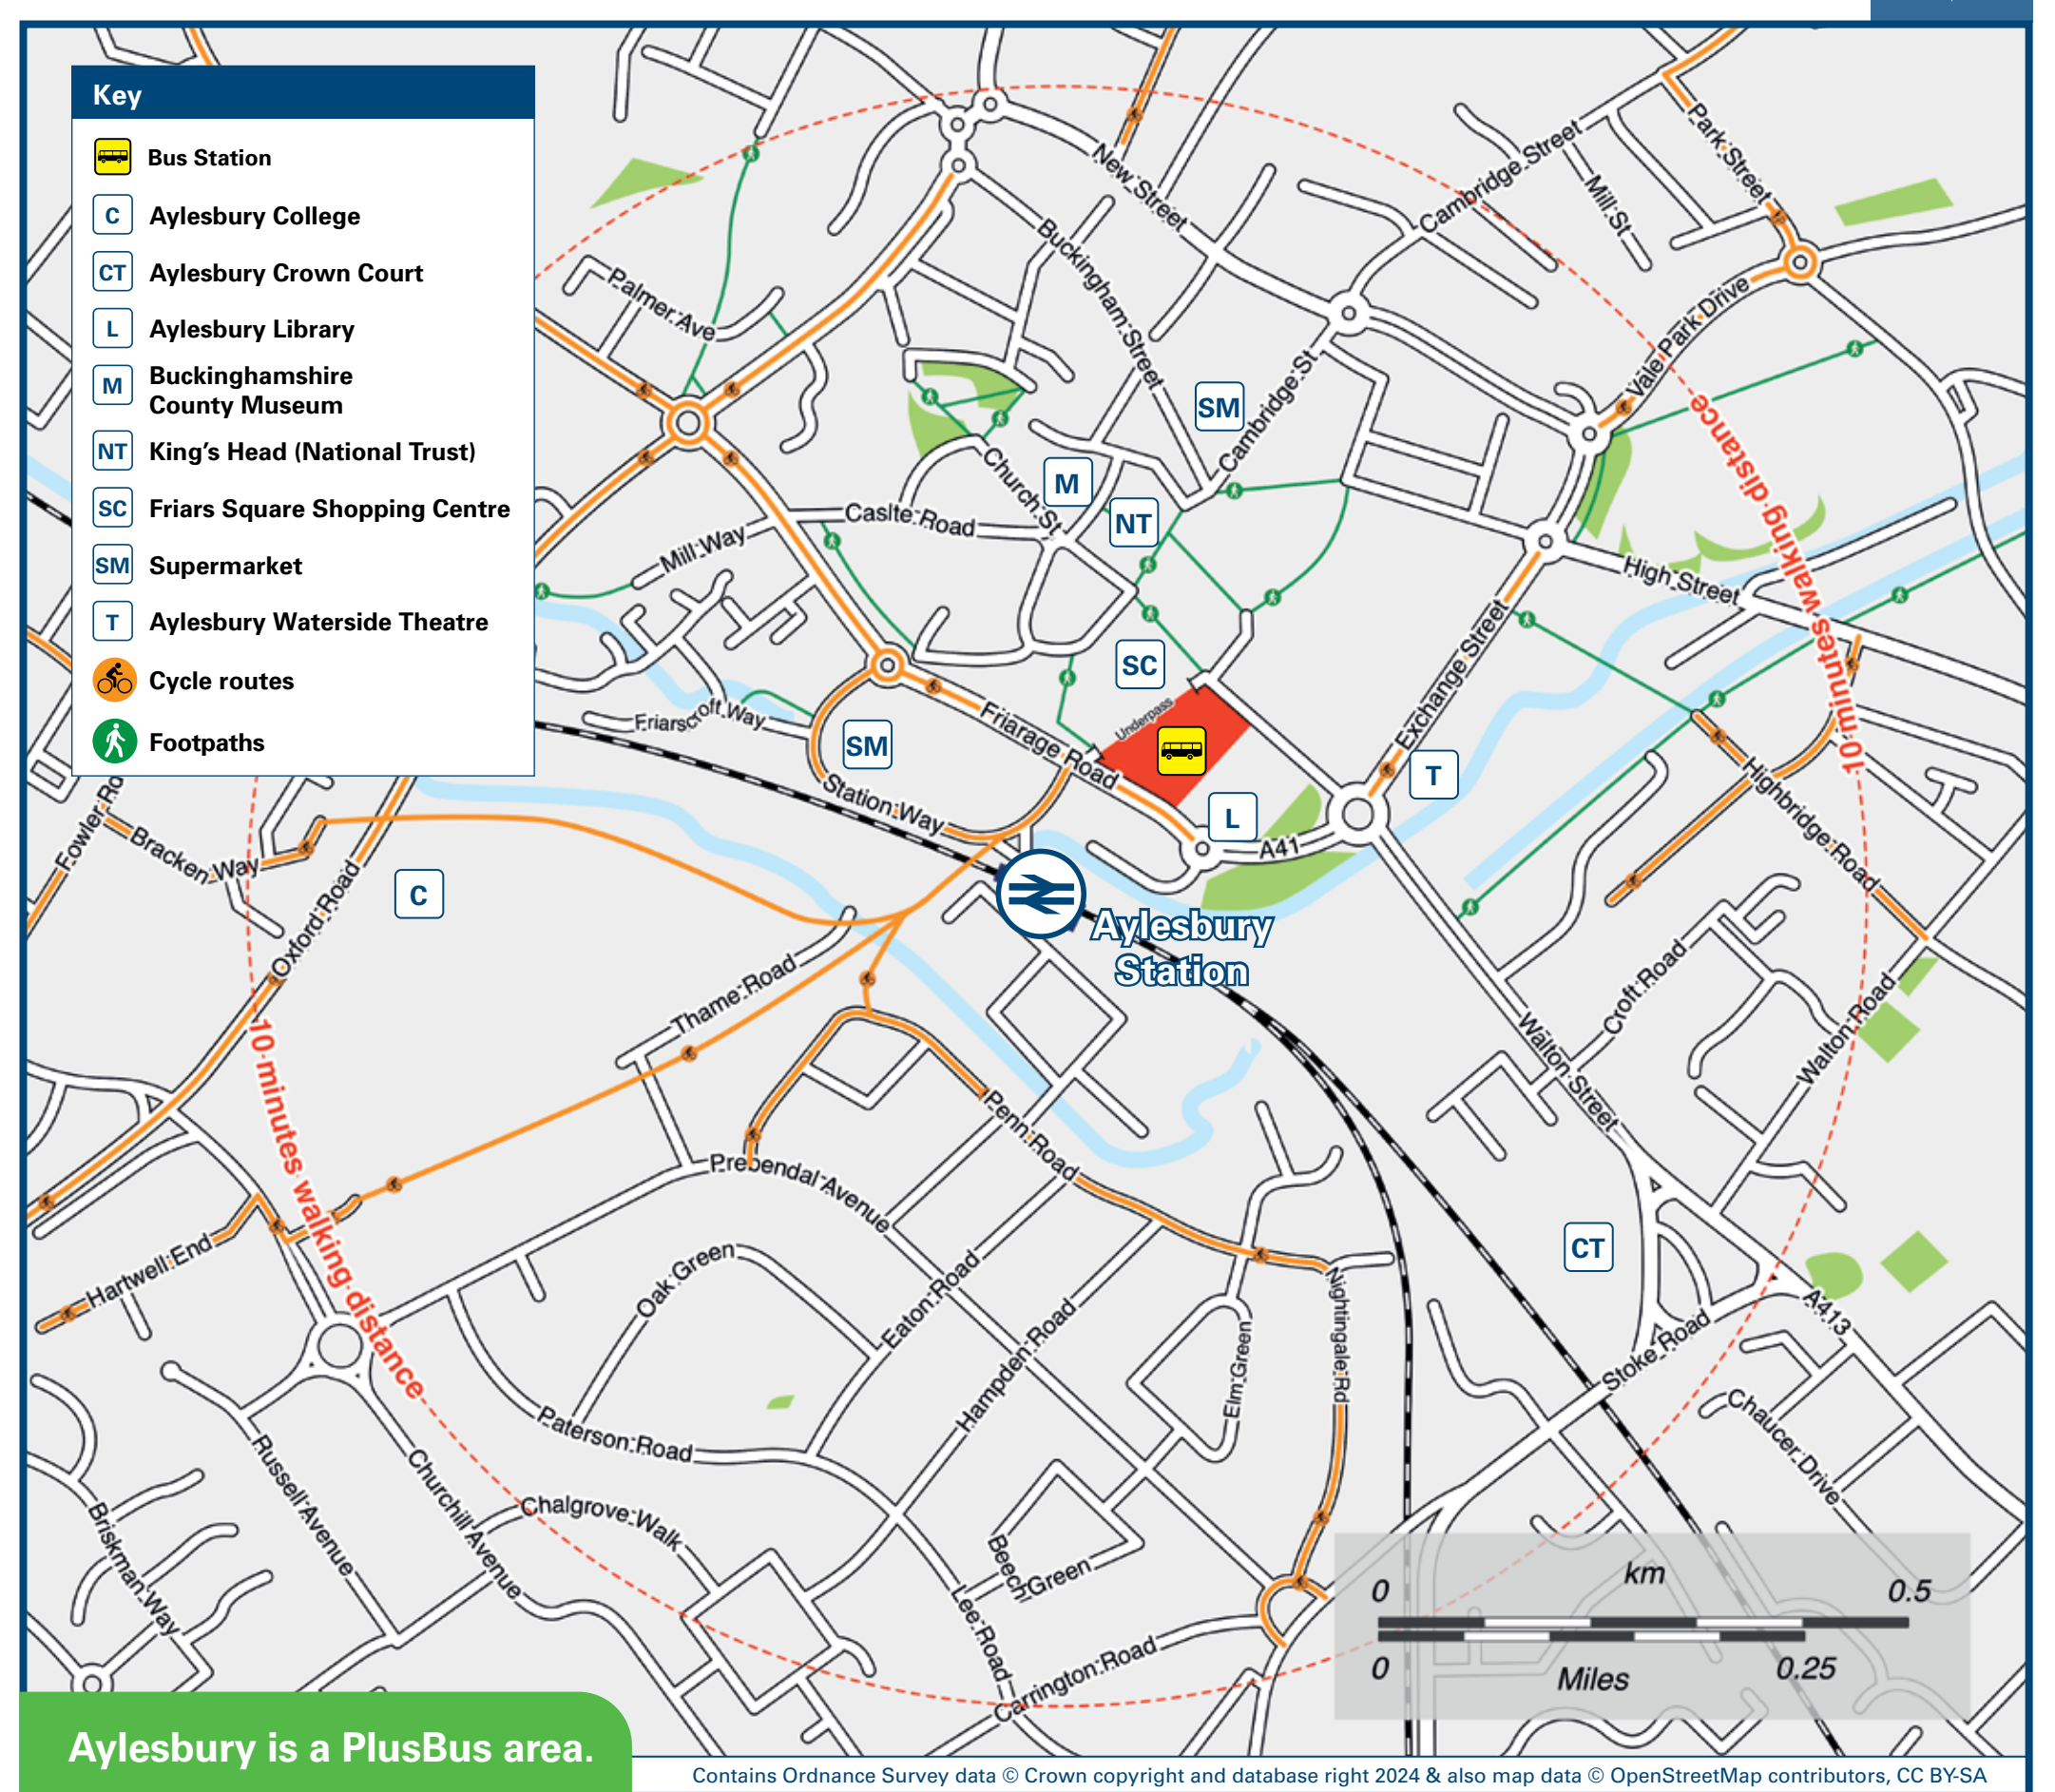

Local area map

Aylesbury is a PlusBus area.

PlusBus is a discount price 'bus pass' that you buy with your train ticket. It gives you unlimited bus travel around your chosen town, on participating buses. Visit www.plusbus.info

Main destinations by bus

(Data correct at August 2024)

DESTINATION	BUS ROUTES	BUS STOP
Aston Abbots	165	Bus Station
Aston Clinton	61, 62, 501*, X5	Bus Station
Aylesbury Town Sports Clubs (Wendover Road)	50	Bus Station
Bedgrove	7	A, Bus Station
Berkhampstead (Town Hall)	501*, X5	Bus Station
Berryfields	4, 4A~, 4E#	A, Bus Station
Bicester and Bicester Village	17	Bus Station
Bierton	100, 165	Bus Station
Buckingham	60, 60A~, X6, X60**	Bus Station
Buckingham Park	6, 6A~	A, Bus Station
Calvert	16	Bus Station
Chearsley	110	Bus Station
Cheddington	62	Bus Station
Coppice Estate	14	A, Bus Station
Cubington	165	Bus Station
Cuddington	110	Bus Station
Dinton	110, X20	Bus Station
Dunstable	61	Bus Station
Edgott	16	Bus Station
Elm Farm	50	Bus Station
Elmhurst	2, 6, 6A~, 14	A, Bus Station
Fairford Leys	1	A, Bus Station
Fenny Stratford	100	Bus Station
Fleet Marston	16, 17	Bus Station
Great Horwood	60A~	Bus Station
Great Kimble	130, 300	Bus Station
Grendon Underwood	16	Bus Station
Haddenham (also Haddenham & Thame Parkway Station)	X20	Bus Station
Hawkslade Farm Estate	9, 10	Bus Station
Haydon Hill	2, 2E#	A, Bus Station
Headington	X20	Bus Station
Heath & Reach	X4	Bus Station
Hemel Hempstead	501*, X5	Bus Station

DESTINATION	BUS ROUTES	BUS STOP
High Wycombe	130, 300	Bus Station
Ivinghoe	61, 502**	Bus Station
Kingsbrook	K1, X4	Bus Station
Leighton Buzzard	165, X4	Bus Station
Long Crendon	110	Bus Station
Long Marston	62	Bus Station
Marsworth	62, 502**	Bus Station
Milton Keynes (City Centre & Rail Station)	100, X4, X6	Bus Station
Oxford (City Centre & Rail Station)	X20	Bus Station
Padbury	60, X6	Bus Station
Pitstone	61, 62, 502**	Bus Station
Princes Risborough	130, 300	Bus Station
Quainton	16	Bus Station
Quarrendon (Meadowcroft)	2, 2E#, 4, 4A~, 4E#	A, Bus Station
RAF Halton	50, 502**	Bus Station
Royal Bucks Hospital	2E#, 4, 4A~, 4E#, 6, 6A~, 16, 17, 60	A, Bus Station
Southcourt (Church Square)	11	A, Bus Station
Springhill Prison	9, 10	Bus Station
Steeple Claydon	16	Bus Station
Stoke Mandeville Hampden Hall (Wendover Road)	50, 502**	Bus Station
Stoke Mandeville Hospital	9, 130, 300	Bus Station
Stoke Mandeville Woolpack	130, 300	Bus Station
Stone	110, X20	Bus Station
Thame	110, X20	Bus Station
Tring	61, 62, 501*, 502**, X5	Bus Station
Waddesdon (for Waddesdon Manor, National Trust)	16, 17	Bus Station
Walton Court	9, 10, 11	Bus Station
Watermead (Watermeadow)	6, 6A~, 66**	A, Bus Station
Watford	501*	Bus Station
Wendover	50, 502**	Bus Station
Westcott	16, 17	Bus Station