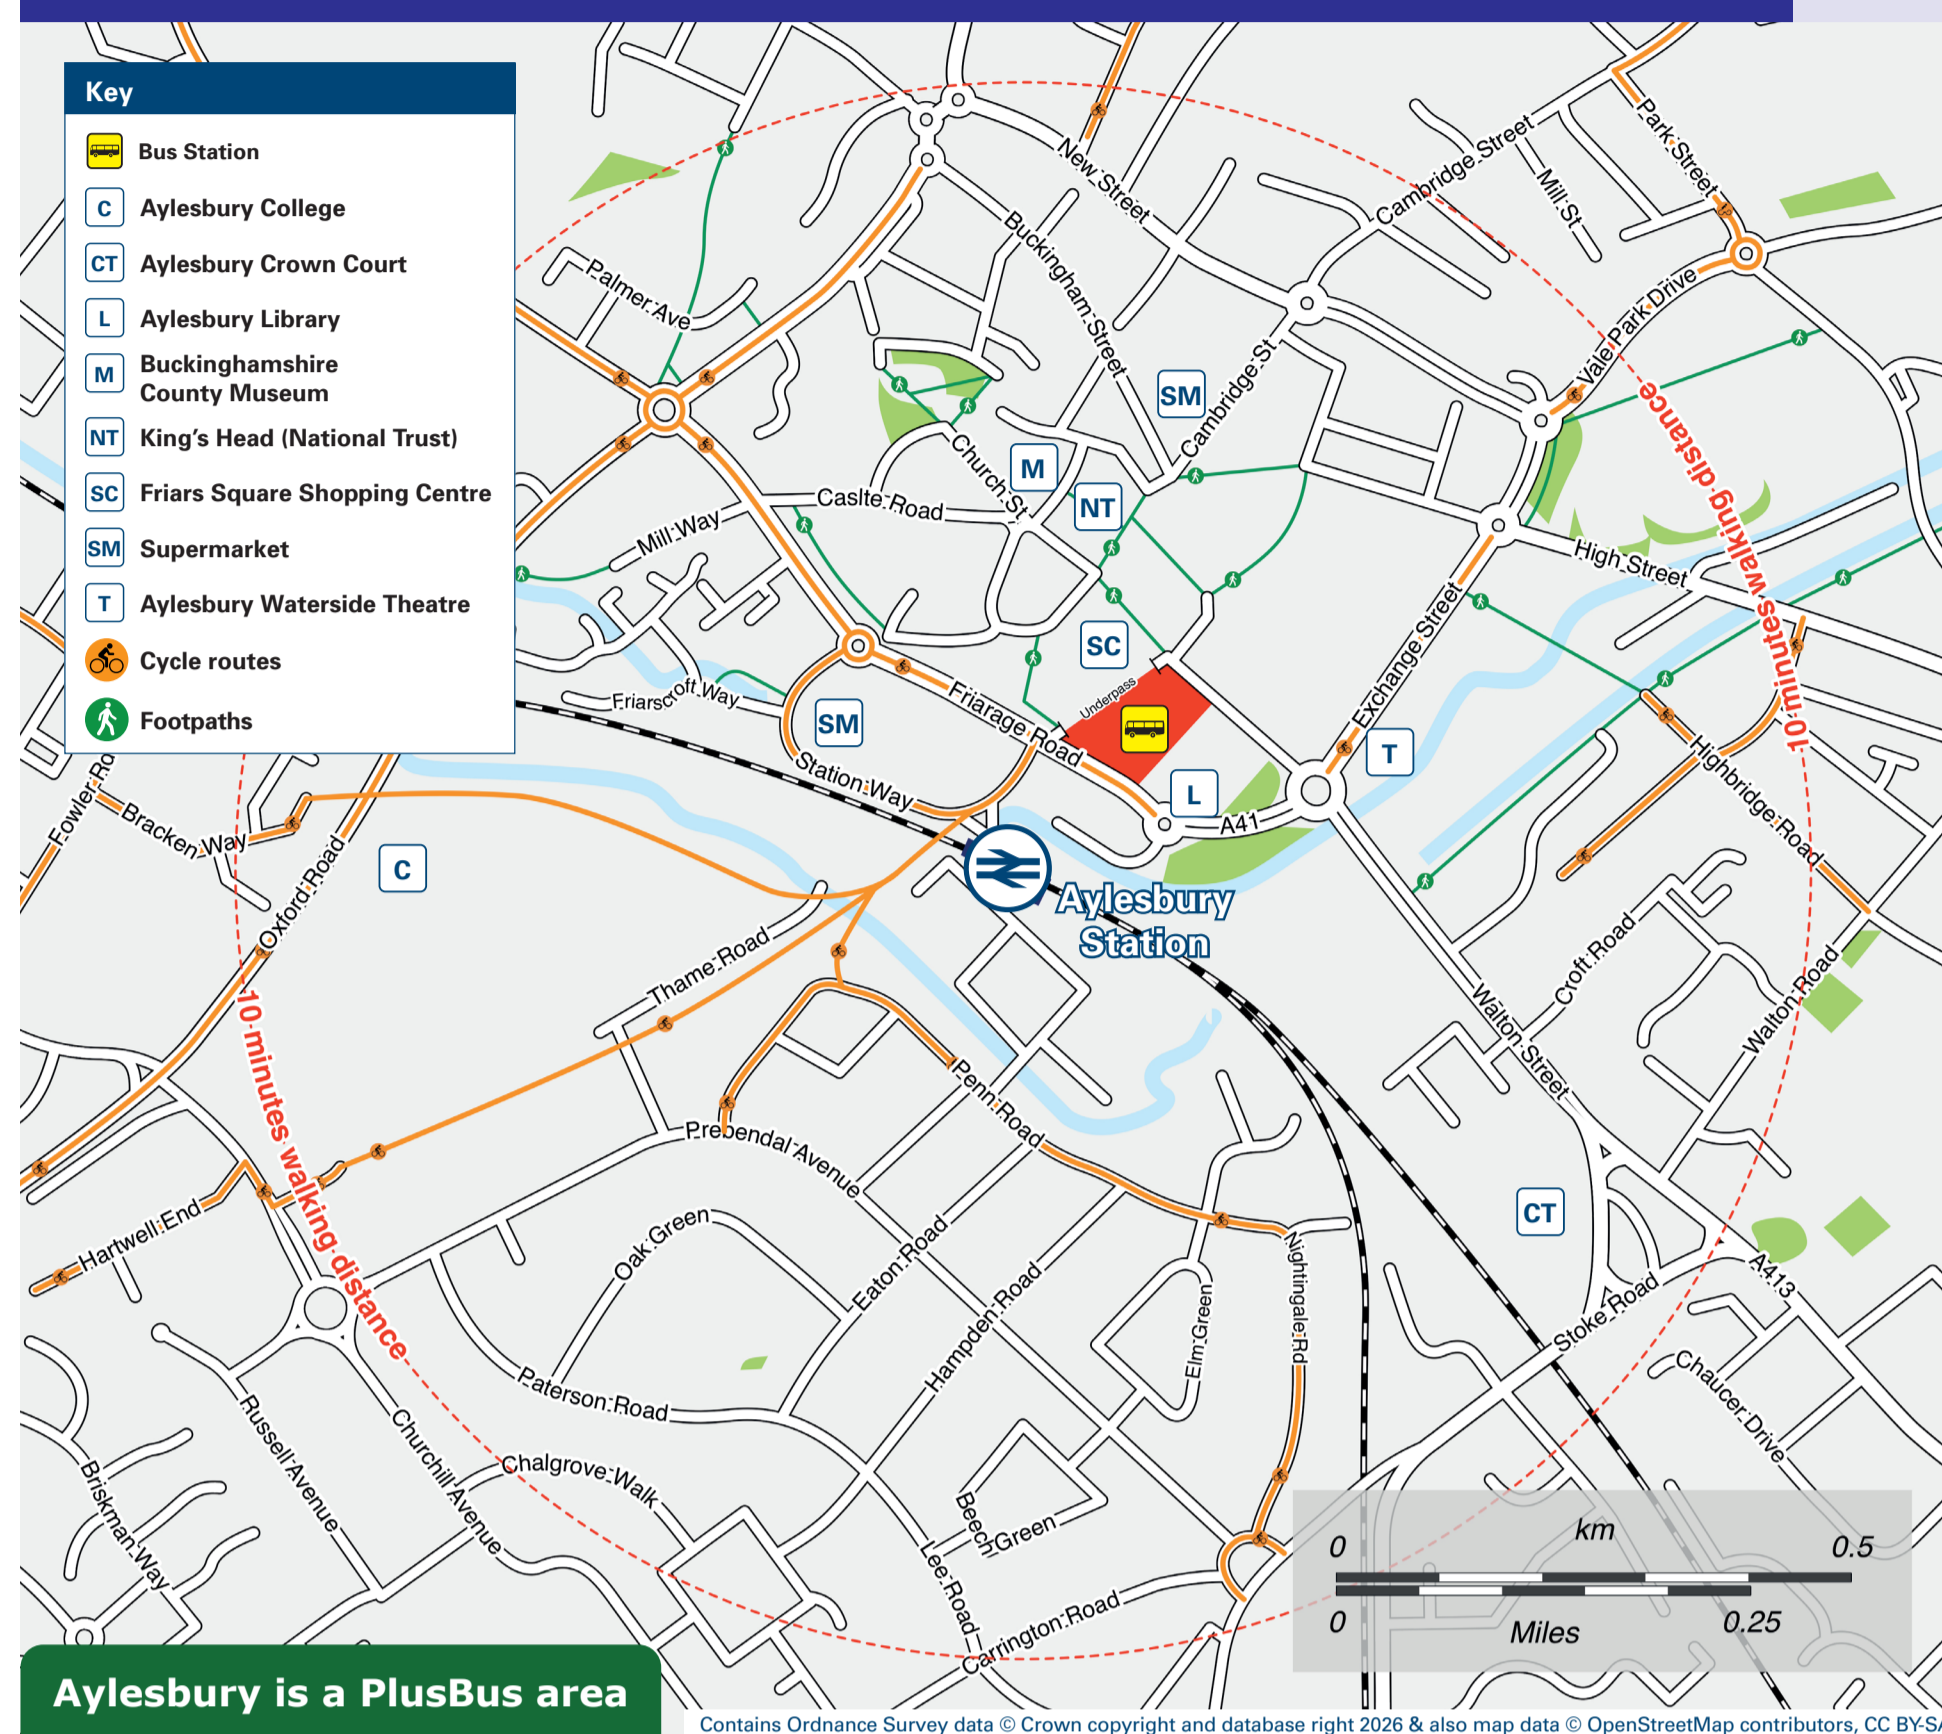

Local area map

Add **PlusBus** to your train ticket—now available on eTicket from leading rail ticketing apps—for unlimited bus travel in the **PlusBus** zone in your destination town or city. Visit [plusbus.info](https://www.plusbus.info)

Main destinations by bus

(Data correct at June 2026)

DESTINATION	BUS ROUTES	BUS STOP
Aston Abbots	165	Bus Station
Aston Clinton	61, 62, 500, 501**	Bus Station
Aylesbury Town Sports Clubs (Wendover Road)	50	Bus Station
Bedgrove	7, 7B#	A, Bus Station
Berkhamsted (Town Hall)	500, X5, X500	Bus Station
Berryfields	4, 4A~, 4E#	A, Bus Station
Bicester and Bicester Village	17	Bus Station
Bierton	K1	A, Bus Station
	100, 150, 165	Bus Station
Buckingham	60, 60A~, X6, X60**	Bus Station
Buckingham Park	6, 6A~, 6B*	A, Bus Station
Calvert	16	Bus Station
Chearsley	110	Bus Station
Cheddington	62	Bus Station
Coppice Estate	14, 14E#	A, Bus Station
Cublington	165	Bus Station
Cuddington	110	Bus Station
Dinton	110, X20	Bus Station
Dunstable	61	Bus Station
Edgcott	16	Bus Station
Elm Farm	50	Bus Station
Elmhurst	2, 6, 6A~, 14, 14E#	A, Bus Station
Fairford Leys	1, 1E#	A, Bus Station
Fenny Stratford	100, X14~	Bus Station
Fleet Marston	16, 17	Bus Station
Great Horwood	60A~	Bus Station
Great Kimble	130, 300	Bus Station
Grendon Underwood	16	Bus Station
Haddenham (also Haddenham & Thame Parkway Station)	X20	Bus Station
Hawkslade Farm Estate	9~, 10**	Bus Station
Haydon Hill	2, 2E#	A, Bus Station
Headington	X20	Bus Station
Heath & Reach	150	Bus Station
Hemel Hempstead	500, X500	Bus Station
High Wycombe	130, 300	Bus Station
Ivinghoe	61, 502*	Bus Station

DESTINATION	BUS ROUTES	BUS STOP
Kingsbrook	K2	A, Bus Station
Leighton Buzzard	X4, X14~	Bus Station
Long Crendon	150, 165, X4	Bus Station
Long Marston	110	Bus Station
Marsworth	62	Bus Station
Milton Keynes (City Centre & Rail Station)	62, 502*	Bus Station
Oxford (City Centre & Rail Station)	100, X4, X6, X14~	Bus Station
Padbury	X20	Bus Station
Pitstone	60, X6, X60**	Bus Station
Princes Risborough	61, 62, 502*	Bus Station
Quainton	130, 300	Bus Station
Quarrendon (Meadowcroft)	16	Bus Station
RAF Halton	2, 2E#, 4, 4A~, 4E#	A, Bus Station
Royal Bucks Hospital	50, 502*	Bus Station
	2E#, 4, 4A~, 4E#, 6, 6A~, 16, 17, 60	A, Bus Station
Southcourt (Church Square)	11	G2
Springhill Prison	9~, 10**	Bus Station
Steeple Claydon	16	Bus Station
Stoke Mandeville Hampden Hall (Wendover Road)	16	Bus Station
Stoke Mandeville Hospital	50, 502*	Bus Station
Stoke Mandeville Woolpack	9~, 130, 300	Bus Station
Stone	130, 300	Bus Station
Thame	110, X20	Bus Station
Tring	61, 62, 500, 501**, 502*, X500	Bus Station
Waddesdon (for Waddesdon Manor, National Trust)	16, 17	Bus Station
Walton Court	9~, 10**	Bus Station
Watermead (Watermeadow)	11	G2
Watford	6, 6A~, 66*	A, Bus Station
Wendover	501*	Bus Station
Westcott	50, 502*	Bus Station
Weston Turville	16, 17	Bus Station
Whitchurch	50, 502*	Bus Station
	60, 60A~, X6, X60**	Bus Station