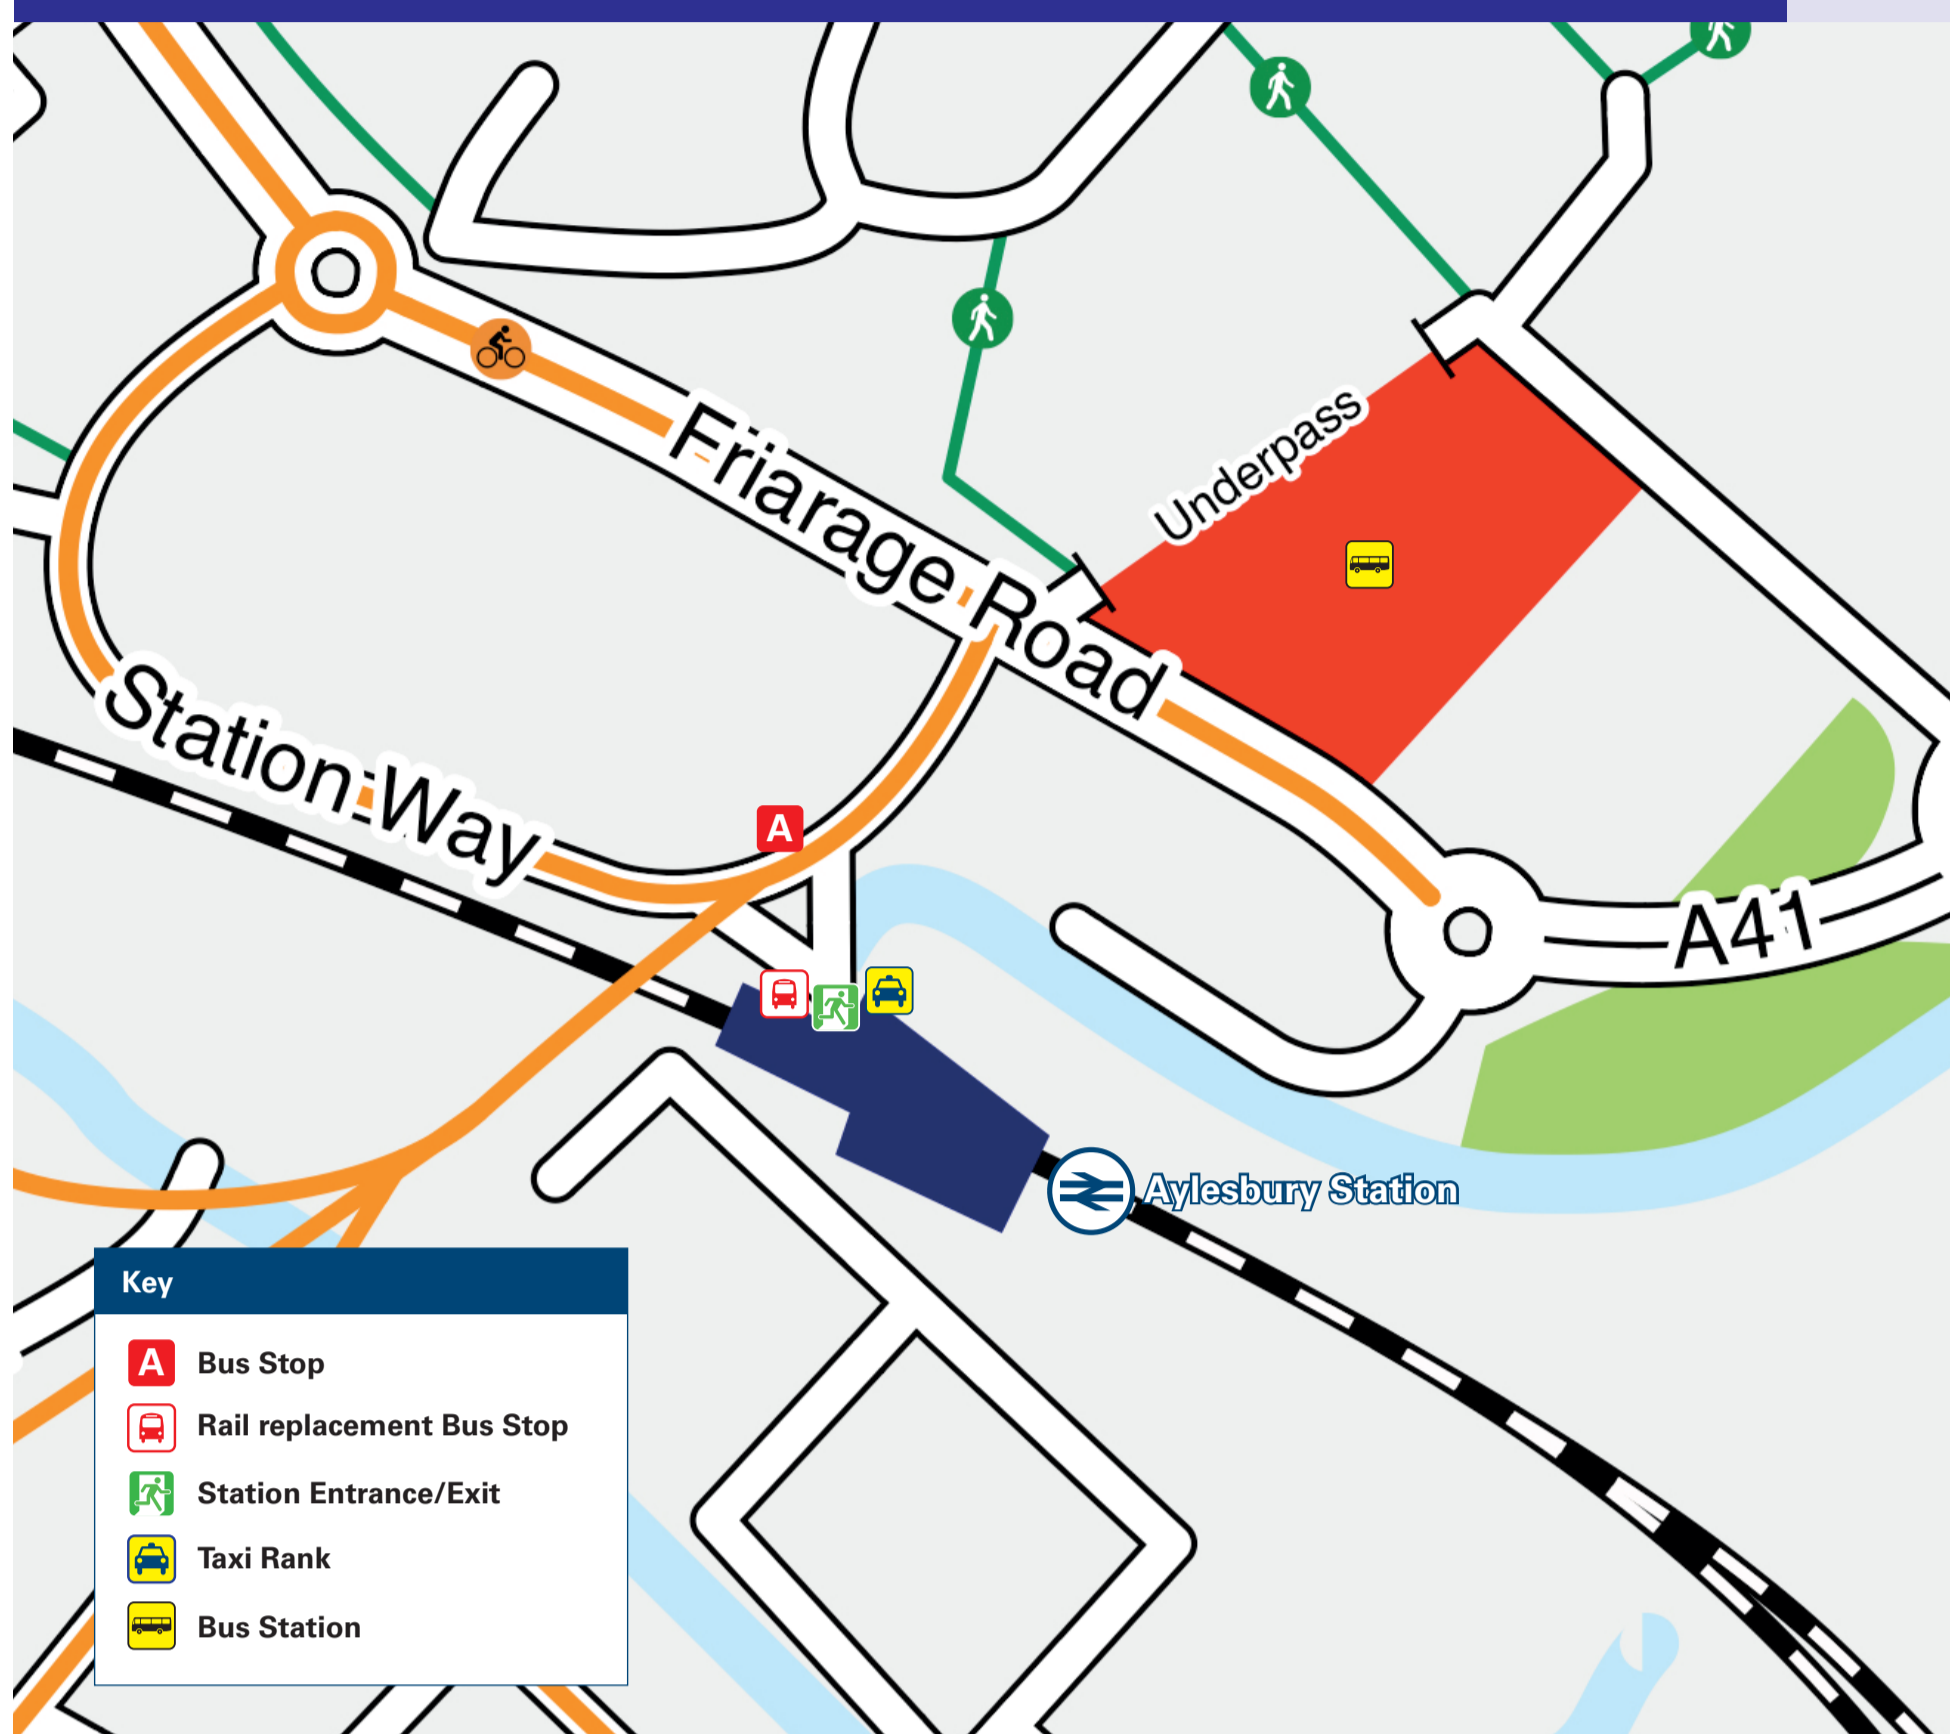

Onward Travel Information

Aylesbury Station

Buses and Taxis

Rail replacement bus services depart from the front of the station.