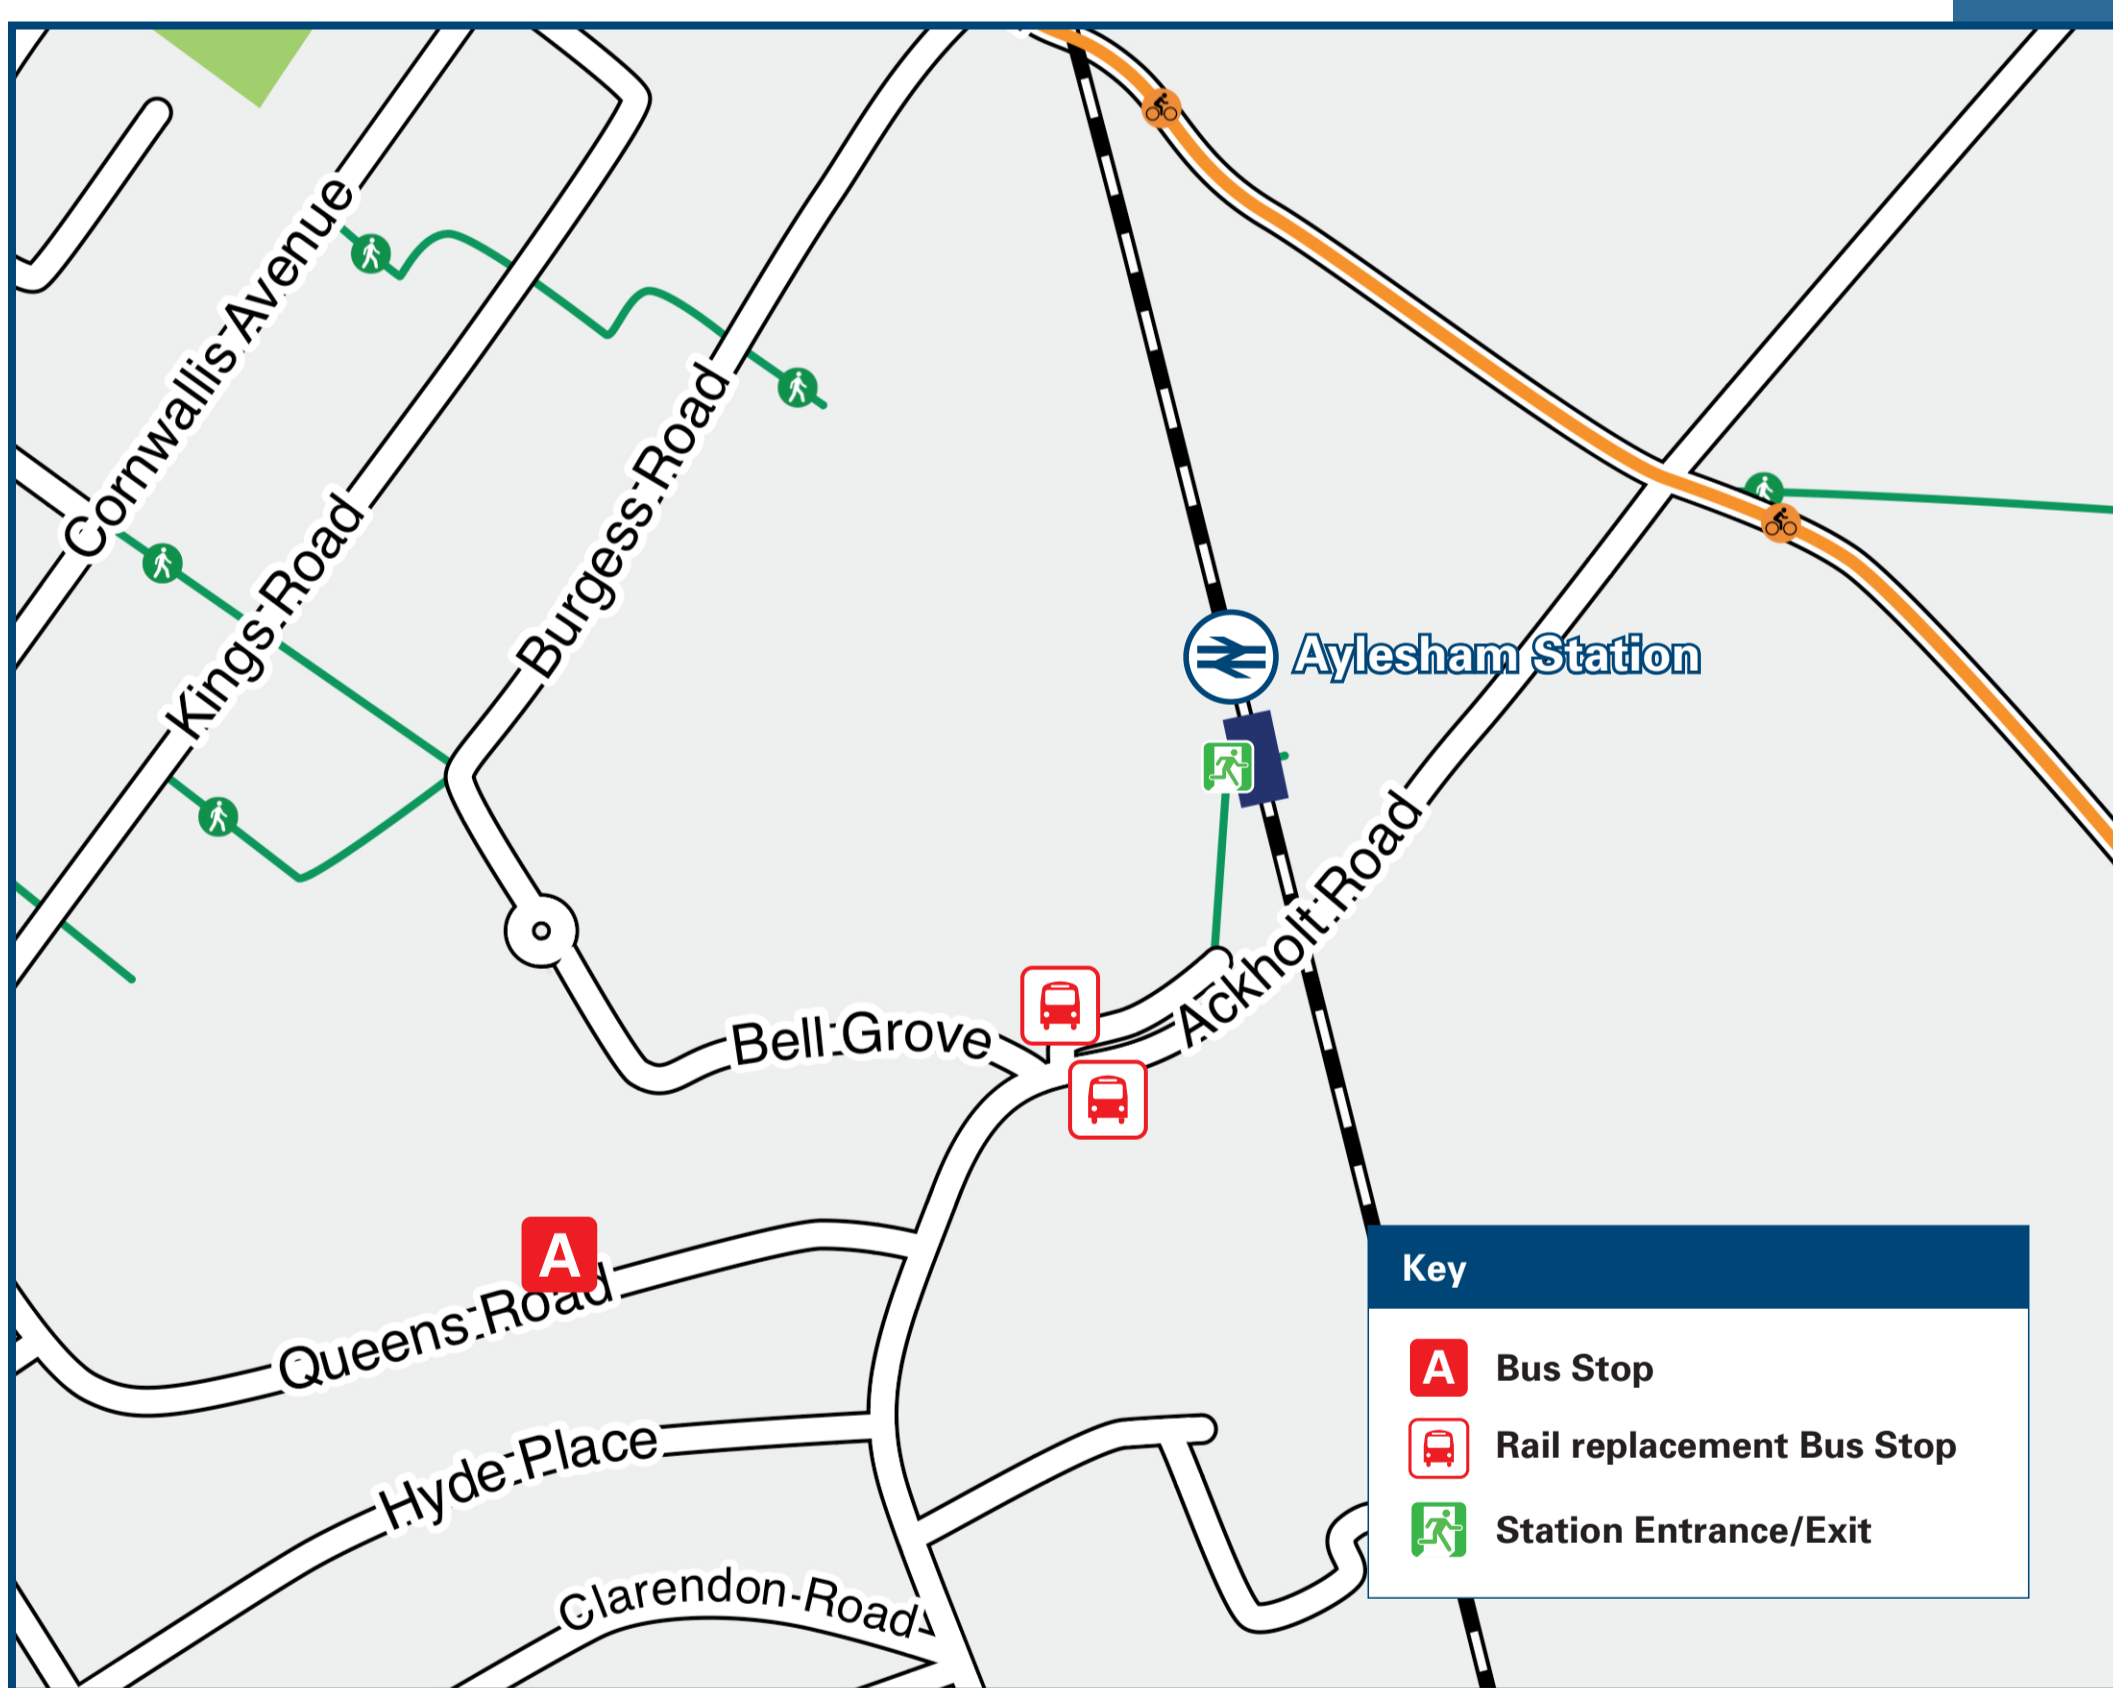

Buses

Rail replacement buses depart from the Station forecourt.

Main destinations by bus

(Data correct at July 2024)

DESTINATION	BUS ROUTES	BUS STOP
Aylesham Industrial Estate	89	A
Barham Downs (Barham Crossroads)	89	A
Barham Downs (Kingston Turning)	89	A
Bishopsbourne Turn (Coldharbour Lane)	89	A
Canterbury (Bus Station)	89	A

Notes

Bus routes 89 operates Mondays to Saturdays. No service on Sundays and Bank Holidays.

Stagecoach Connect is an on demand bus service for the Aylesham area, including Aylesham, Evington, Eythorne, Shepherdswell and Whitfield. This service operates 7am-7pm Mondays to Fridays and 9am-5pm on Saturdays (No Sunday or Bank Holiday service).

To book via the Stagecoach Connect App with Google Play or App Store or by phone by calling 01227 538 631 (Booking Line is open 7am-7pm Mondays to Fridays and 9am-5pm on Saturdays only, Not Sundays or Bank Holidays).

For further information contact Stagecoach South East www.stagecoachbus.com/help-and-contact or call 0345 241 8000 or contact Traveline on 0871 200 22 33.

Direct trains operate to Canterbury East station from this station.

AONB Kent Downs (AONB) www.kentdowns.org.uk

Taxis

Aylesham Station has no taxi rank or cab office. Advance booking is essential, please consider using the following local operators: (Inclusion of this number doesn't represent any endorsement of the taxi firm)

Longport Taxis
01227 458 885

Ash Cars
01304 812 187

Wilkinson Taxis
01227 450 450

Further information about all onward travel

Local Cycle Info dover.gov.uk For more information about cycle routes.	National Cycle Info sustrans.org.uk Sustrans is the UK's leading sustainable transport charity.	Bus Times See timetable displays at bus stops. www.traveline.info 0871 200 22 33 calls cost 12p per minute plus your phone company's access charge	NextBuses Find the bus times for your stop. Search for a bus stop by entering a postcode, street & town or a stop name & town.	PlusBus plusbus.info A discount price 'bus pass' that you buy with your train ticket. It gives you unlimited bus travel around your chosen town, on participating buses.

National Rail Enquiries

Online nationalrail.co.uk	NRE App Free National Rail Enquiries app for iOS and Android	Social Media facebook.com/nationalrailenq @nationalrailenq	Alert Me You can sign up to Alert Me messages on the National Rail Enquiries website where you can receive train and platform notifications directly to your smart phone. nationalrail.co.uk/alertme	Contact Centre 03457 48 49 50 Calls cost no more than calls to geographic numbers (01 or 02) and may be recorded.	PlusBike nationalrail.co.uk/plusbike For more information.

National Rail
Britain's train companies working together