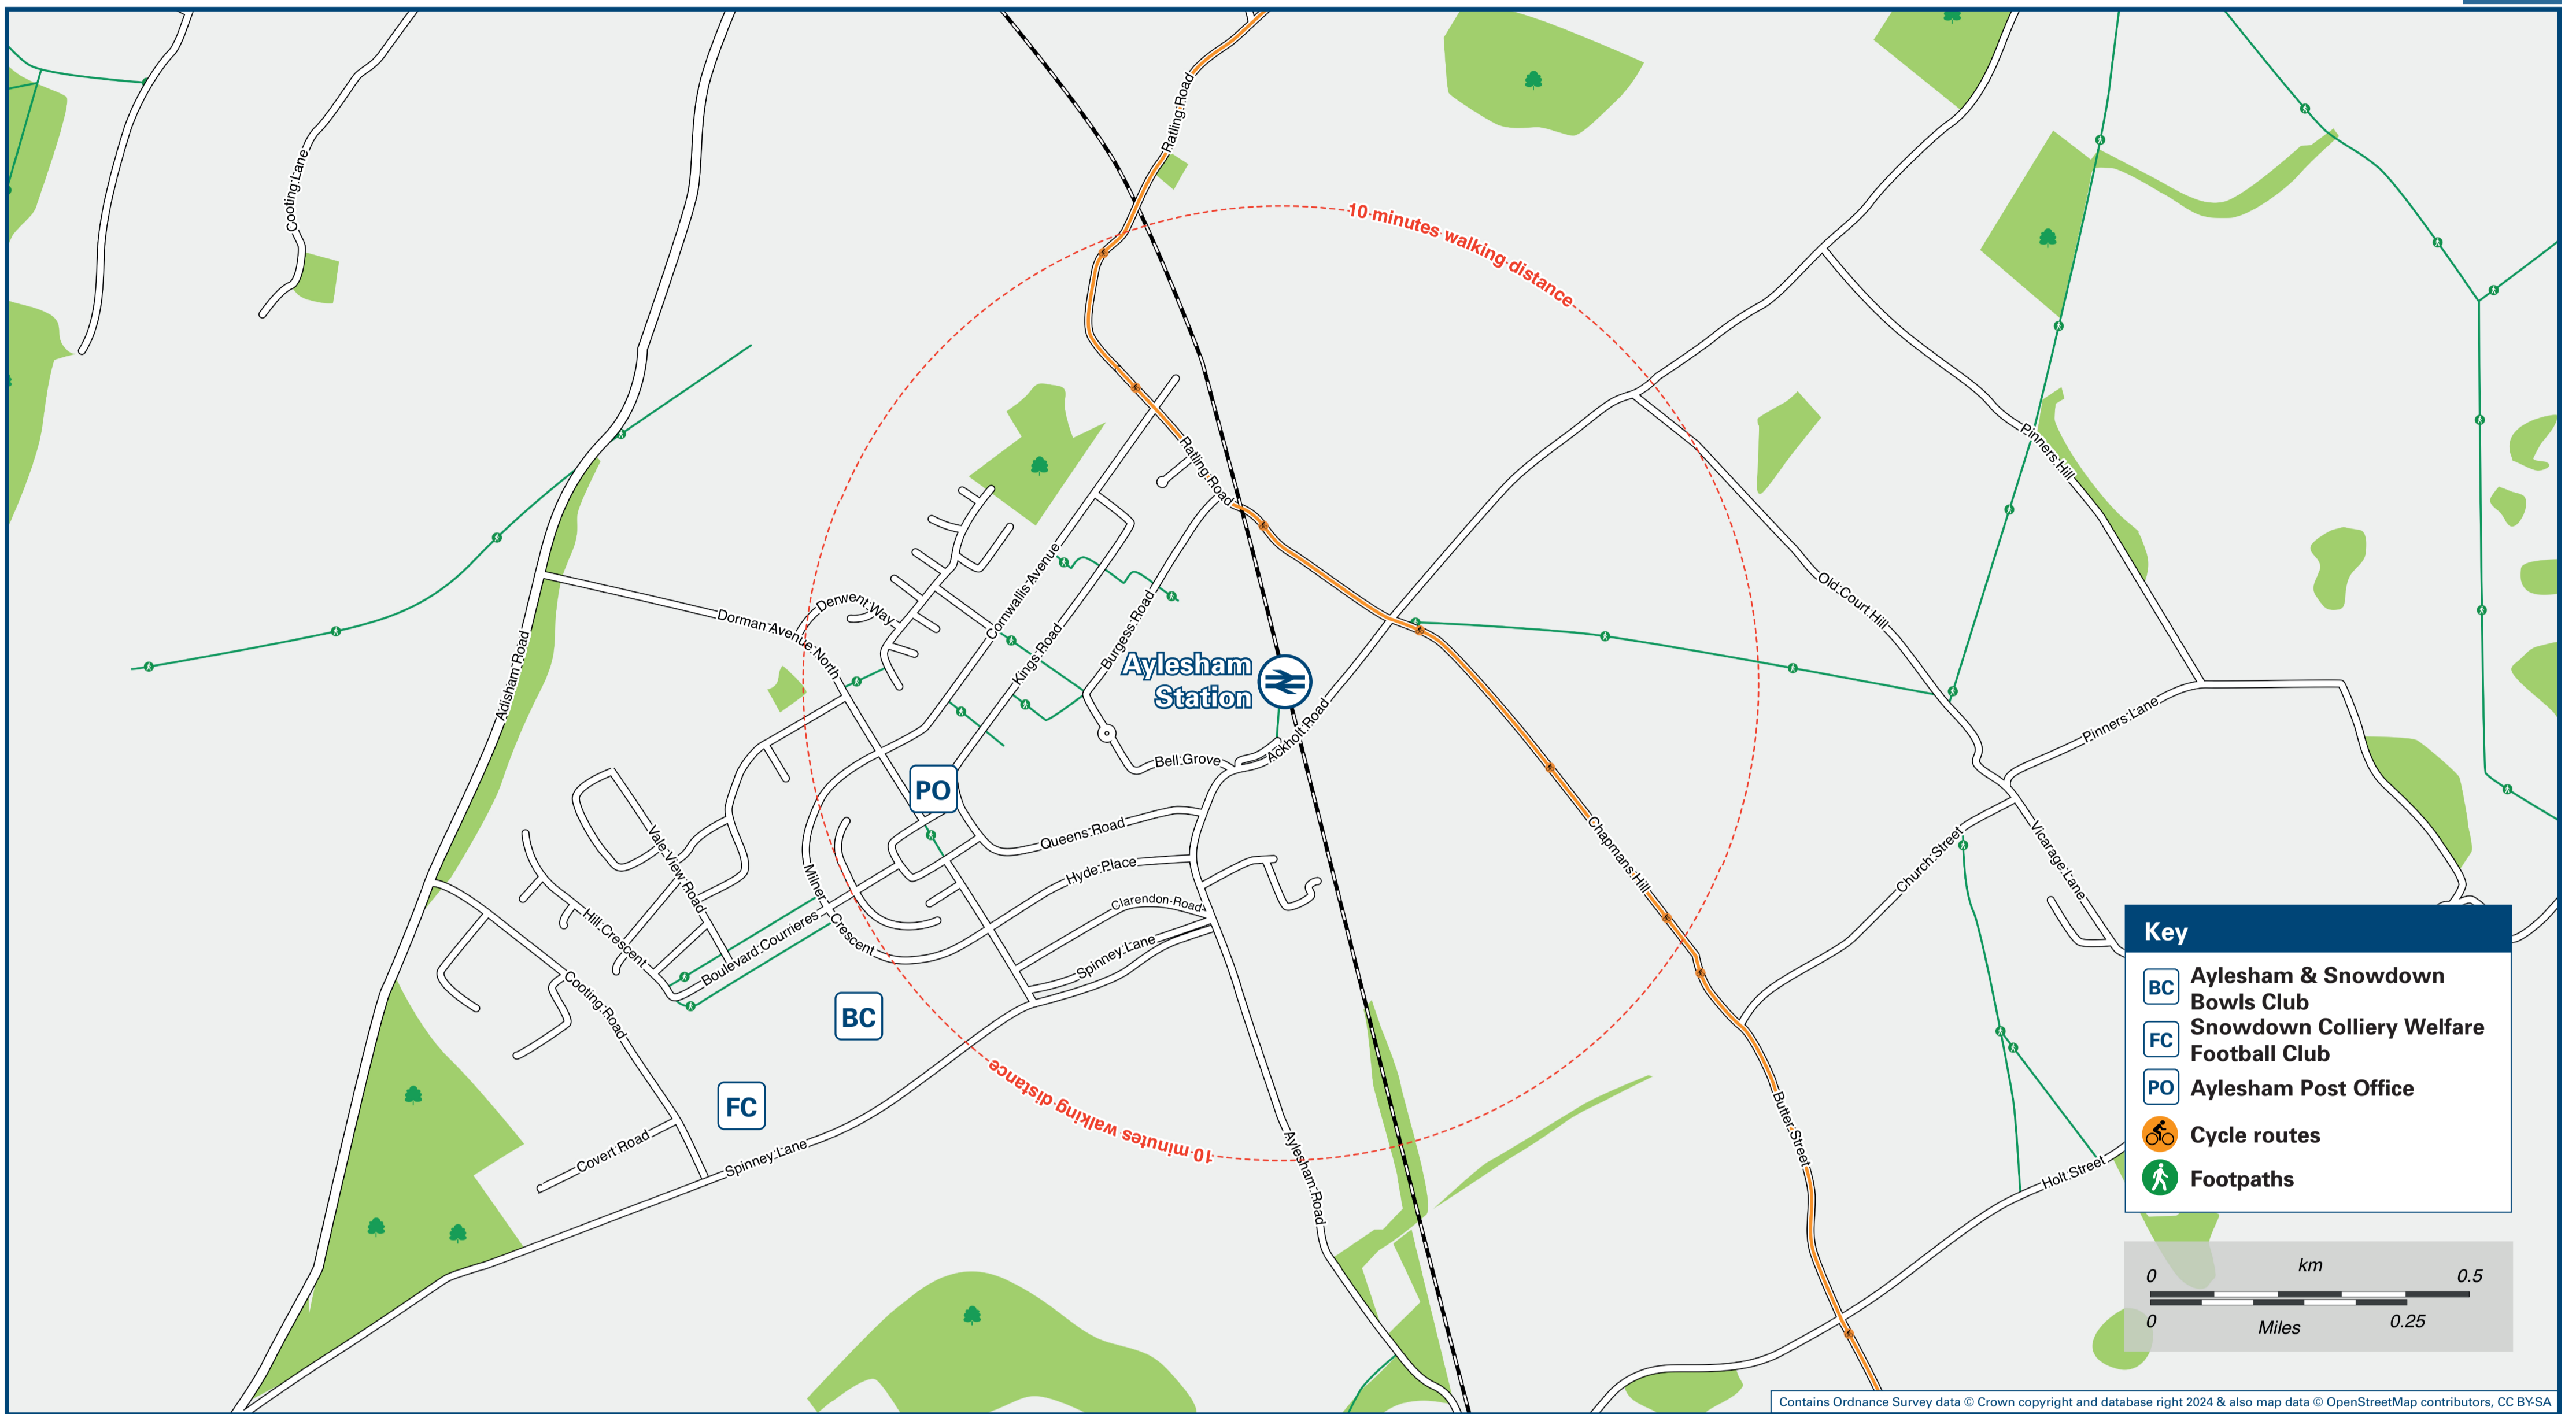

Aylesham Station

Onward Travel Information

Local area map