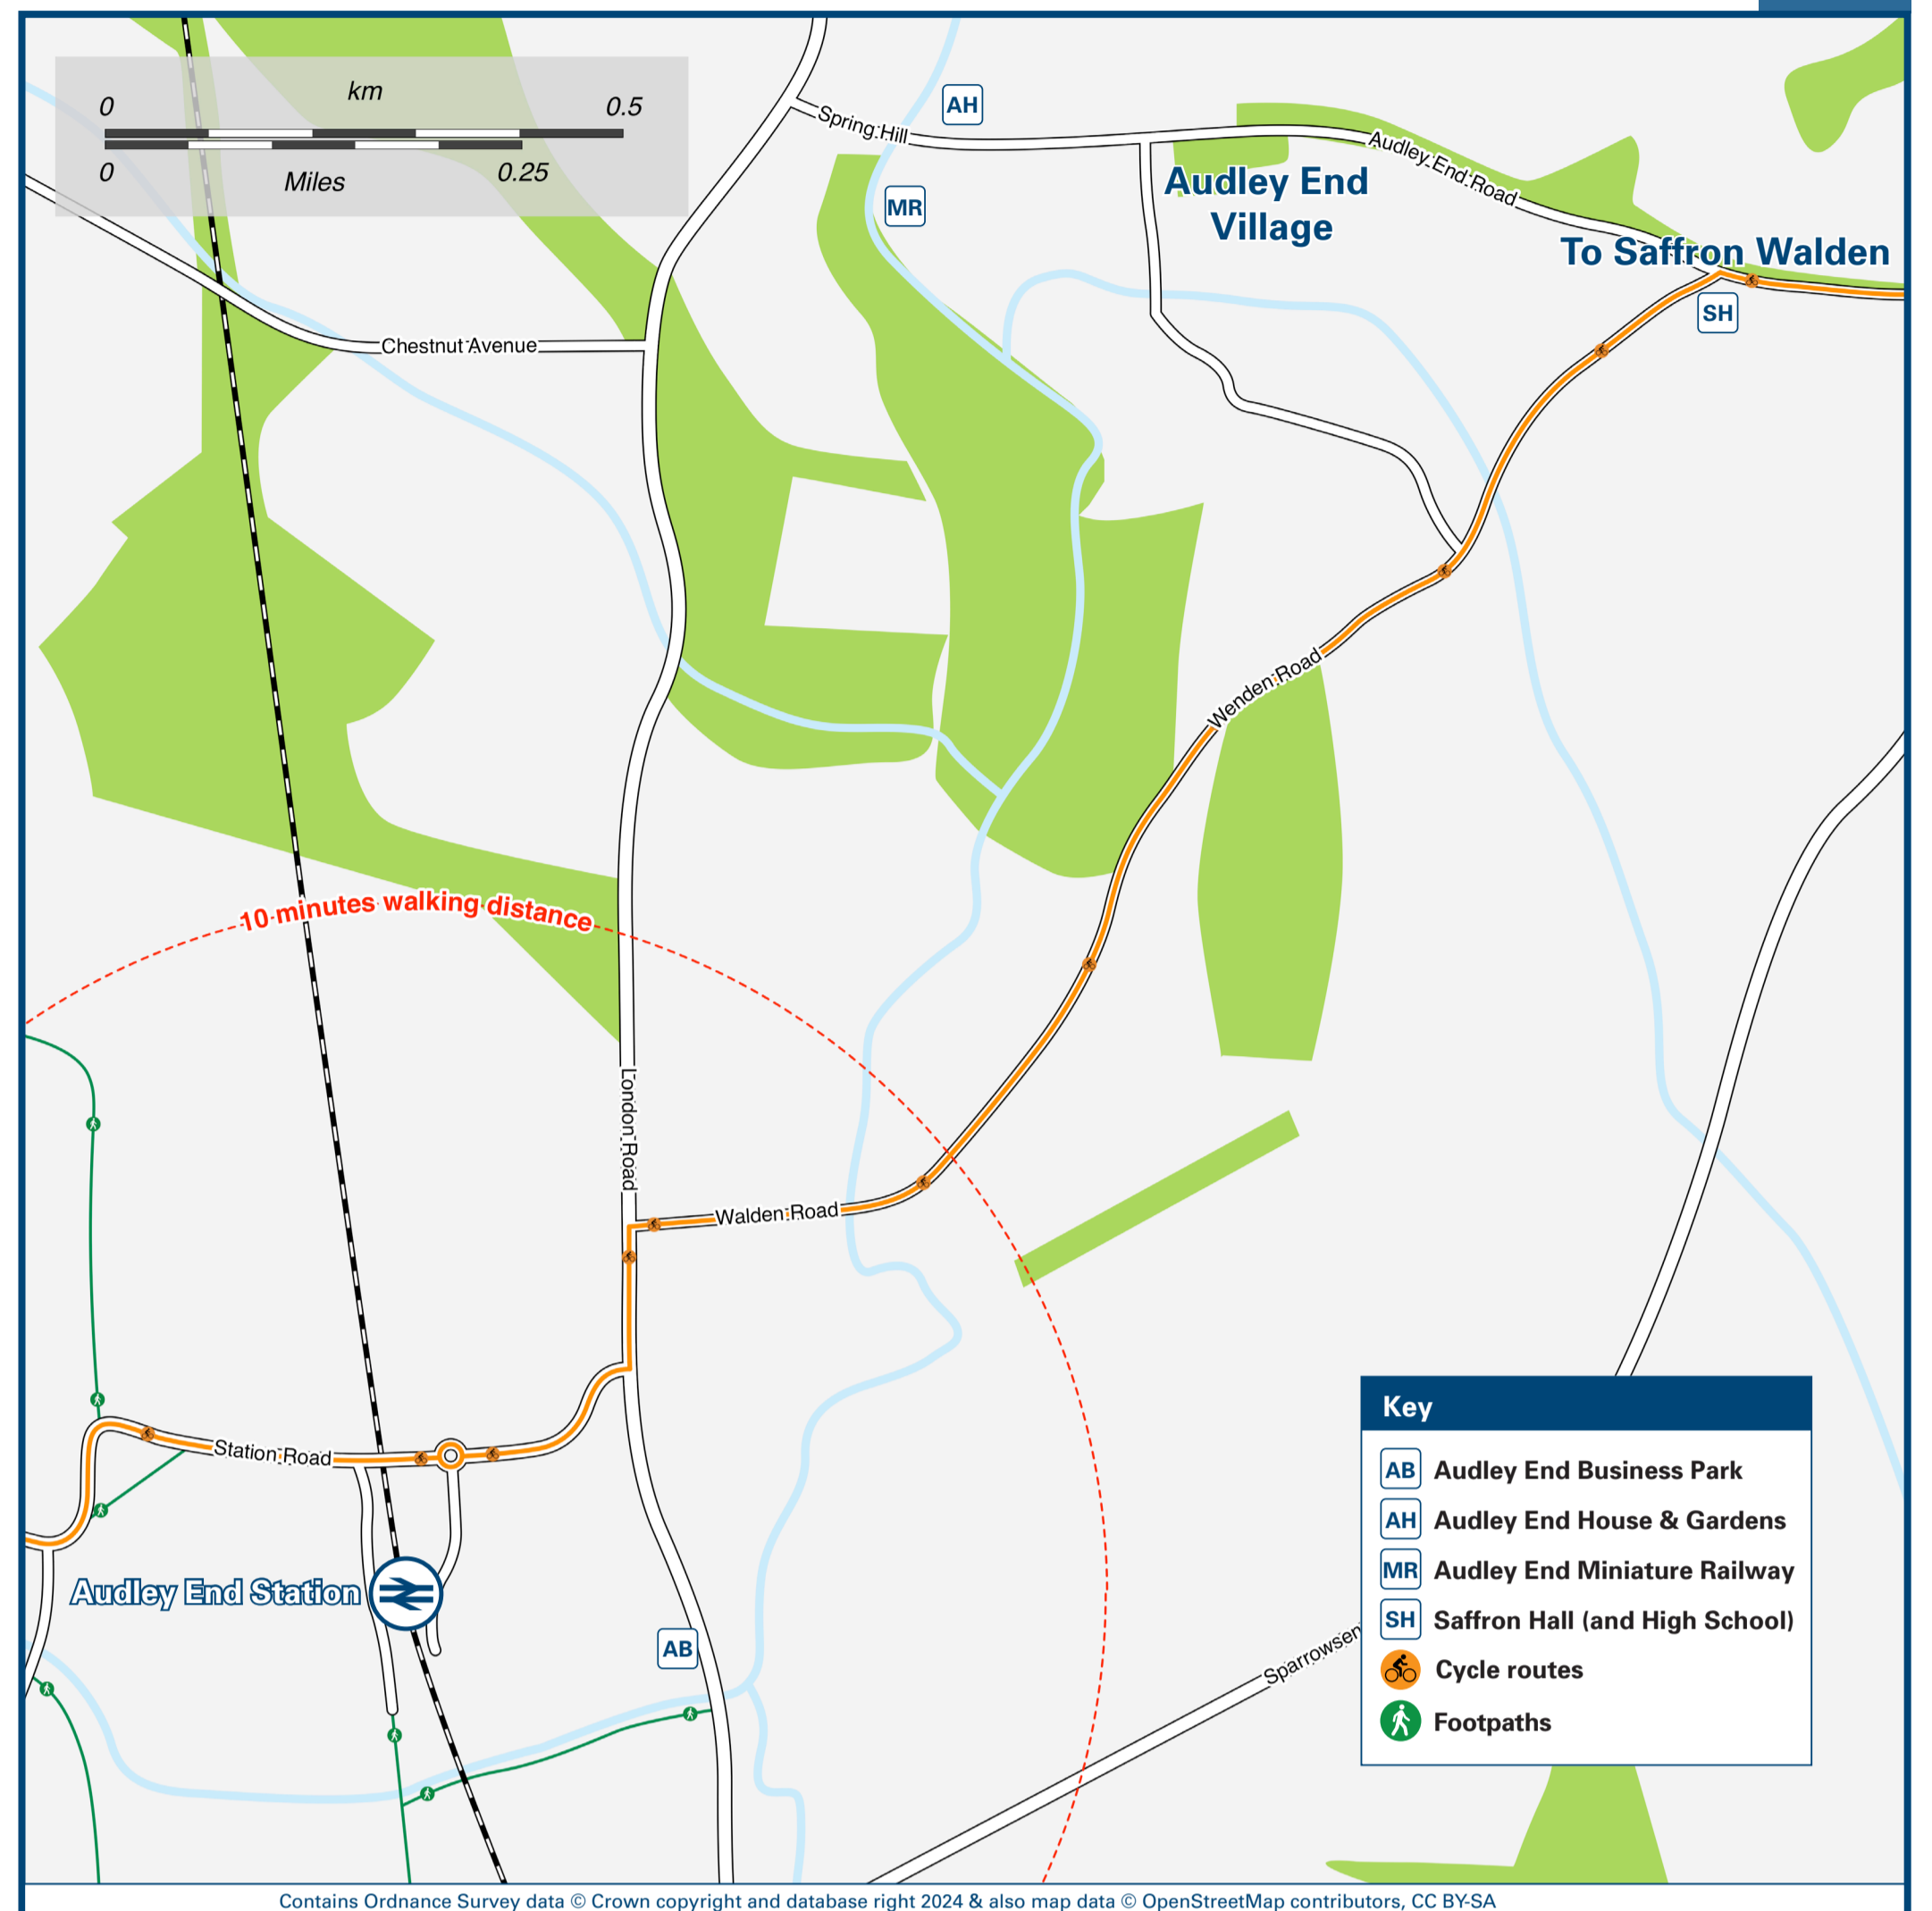

Audley End Station

Onward Travel Information

Buses and Taxis

Local area map

Main destinations by bus

(Data correct at July 2024)

DESTINATION	BUS ROUTES	BUS STOP
Ashdon	319	A
Audley End Village	59*, 301**, 319, 320, 321, 441#, 590+	A
Bishop's Stortford (Interchange)	301	A
Castle Camps	319	A
Haverhill	319, 320, 321	A
Helions Bumpstead	319	A
Hempstead	320, 321	A
Newport (High Street, Station Road)	301, 441#	A
Newport (Joyce Frankland Academy)	319**, 321**	A
Quendon	301, 441#	A

DESTINATION	BUS ROUTES	BUS STOP
Radwinter	320, 321	A
Saffron Hall (and High School)	59*, 301**, 321**, 441#, 590+	A
Saffron Walden (Common Hill)	59*, 319, 320, 321, 590+	A
Saffron Walden (Elizabeth Way)	301, 320, 321	A
Saffron Walden (High Street)	59*, 301, 319, 320, 321, 590+	A
Saffron Walden (Hospital)	301	A
Saffron Walden (Pleasant Valley)	590+	A
Saffron Walden (Rowntree Way)	590+	A
Sewards End	320, 321	A
Shudy Camps	319	A