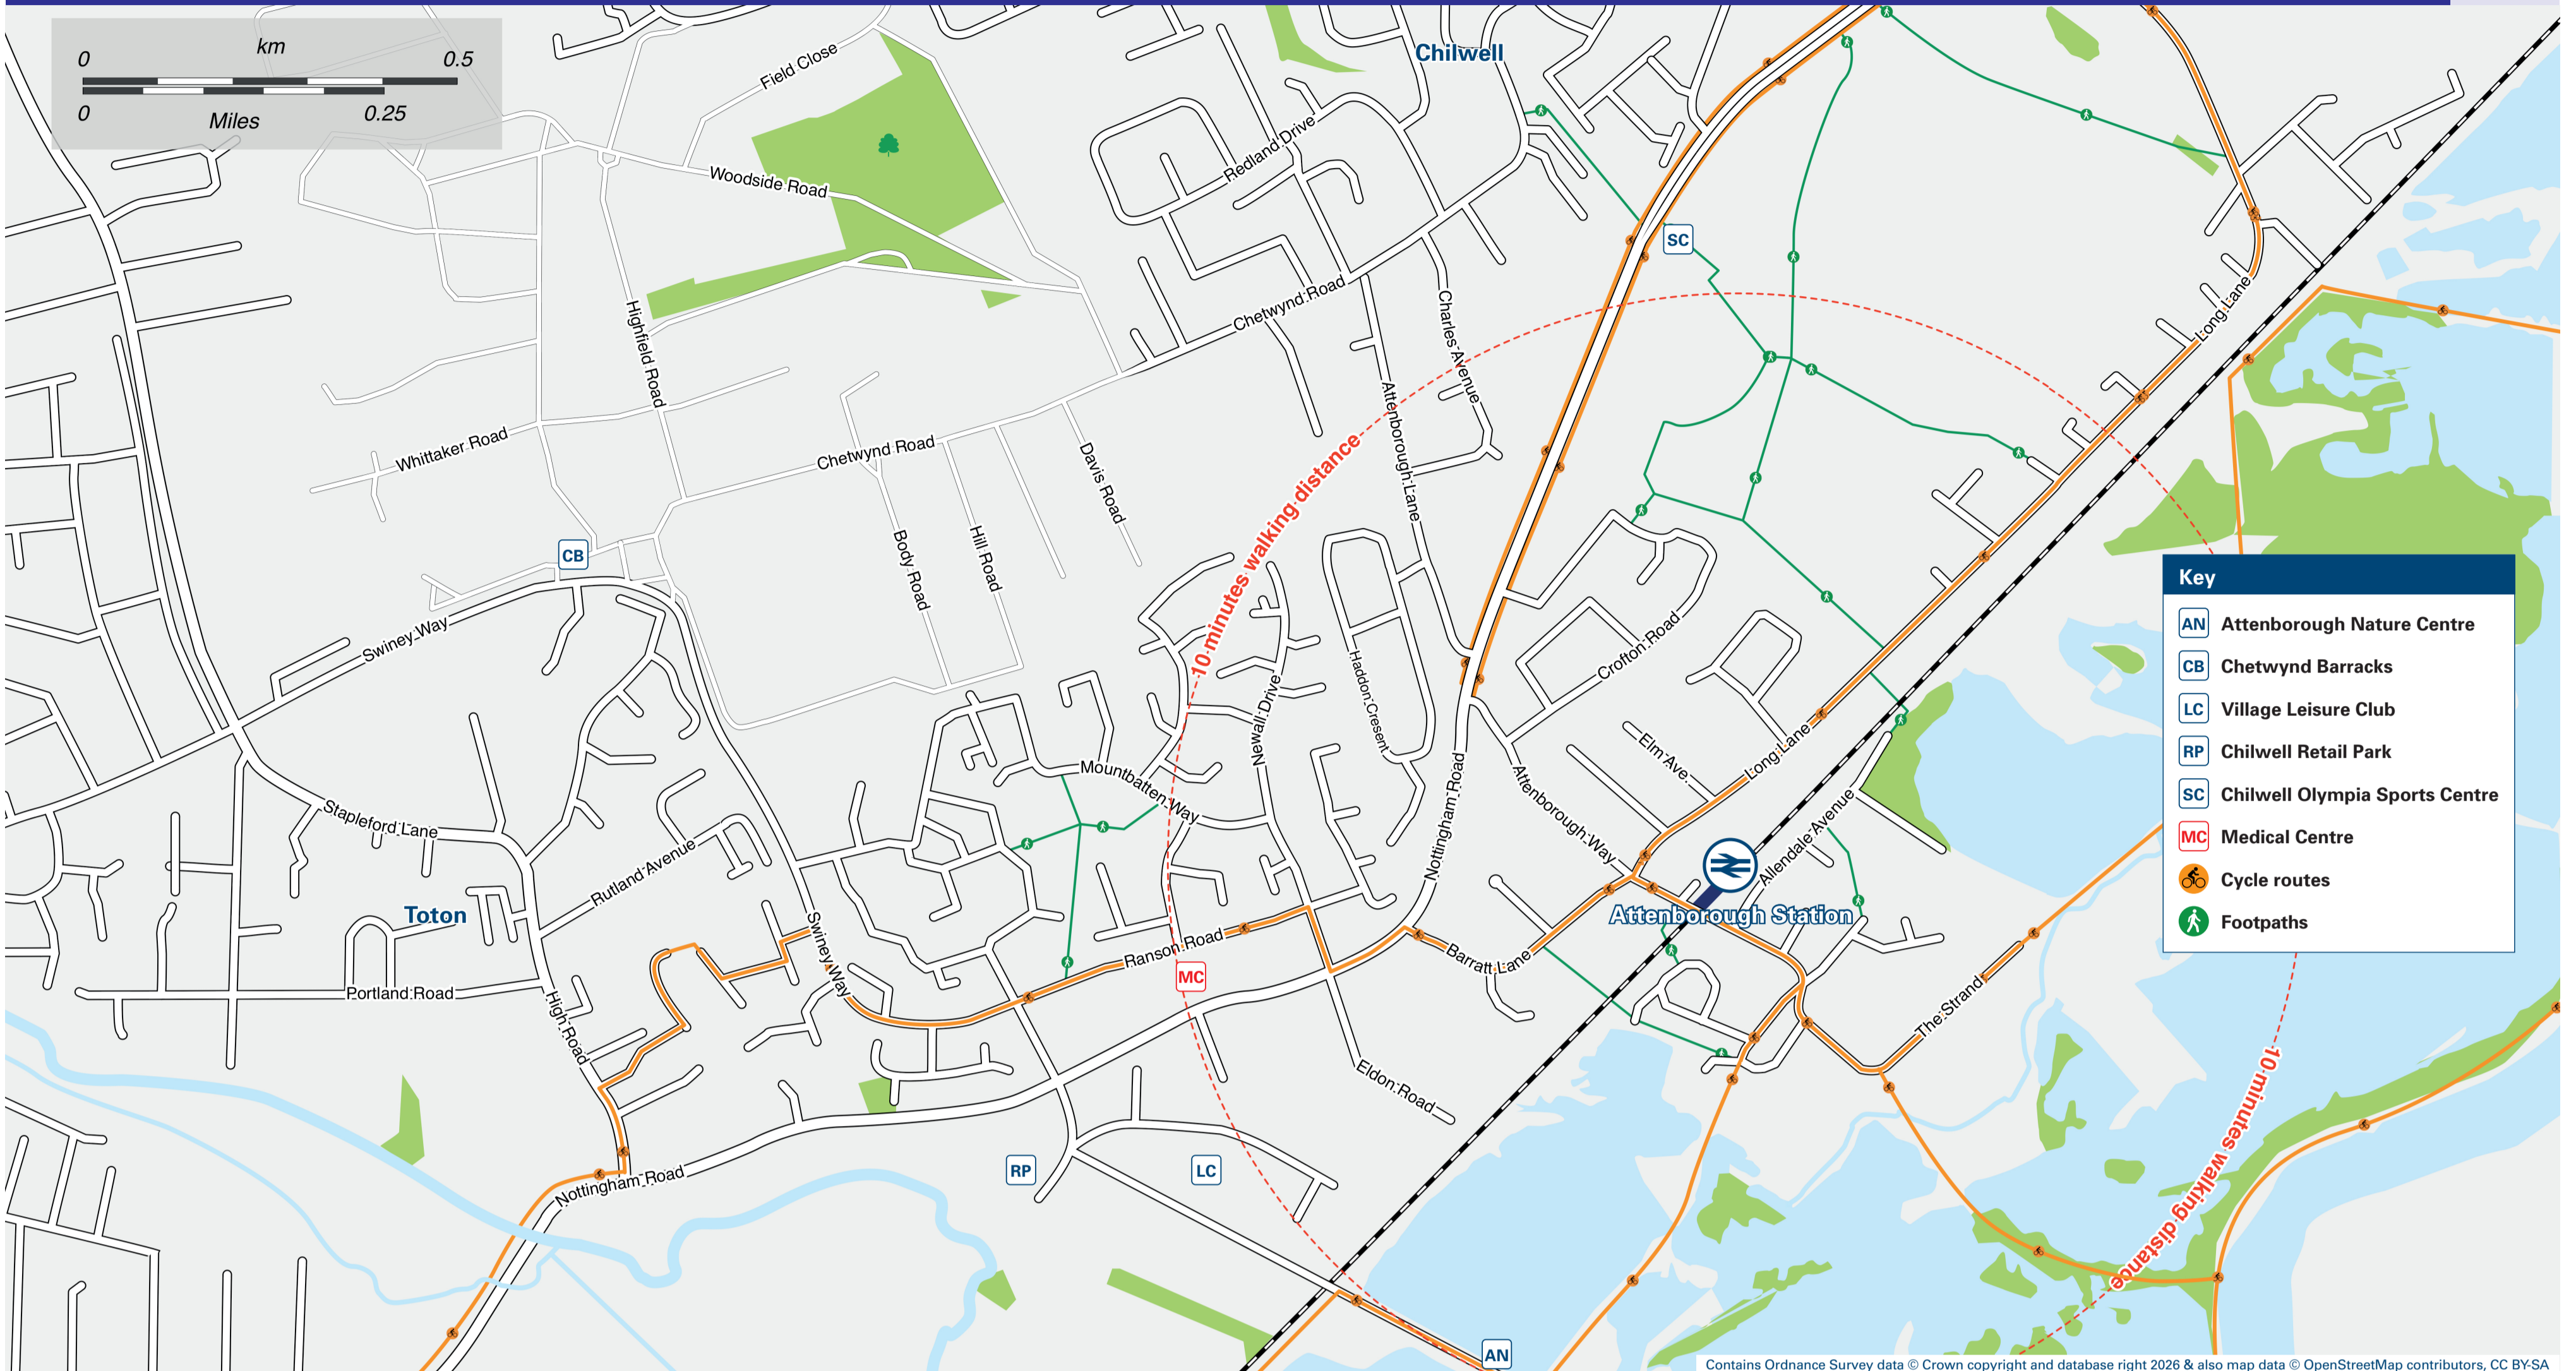

Onward Travel Information

Attenborough Station

Local area map