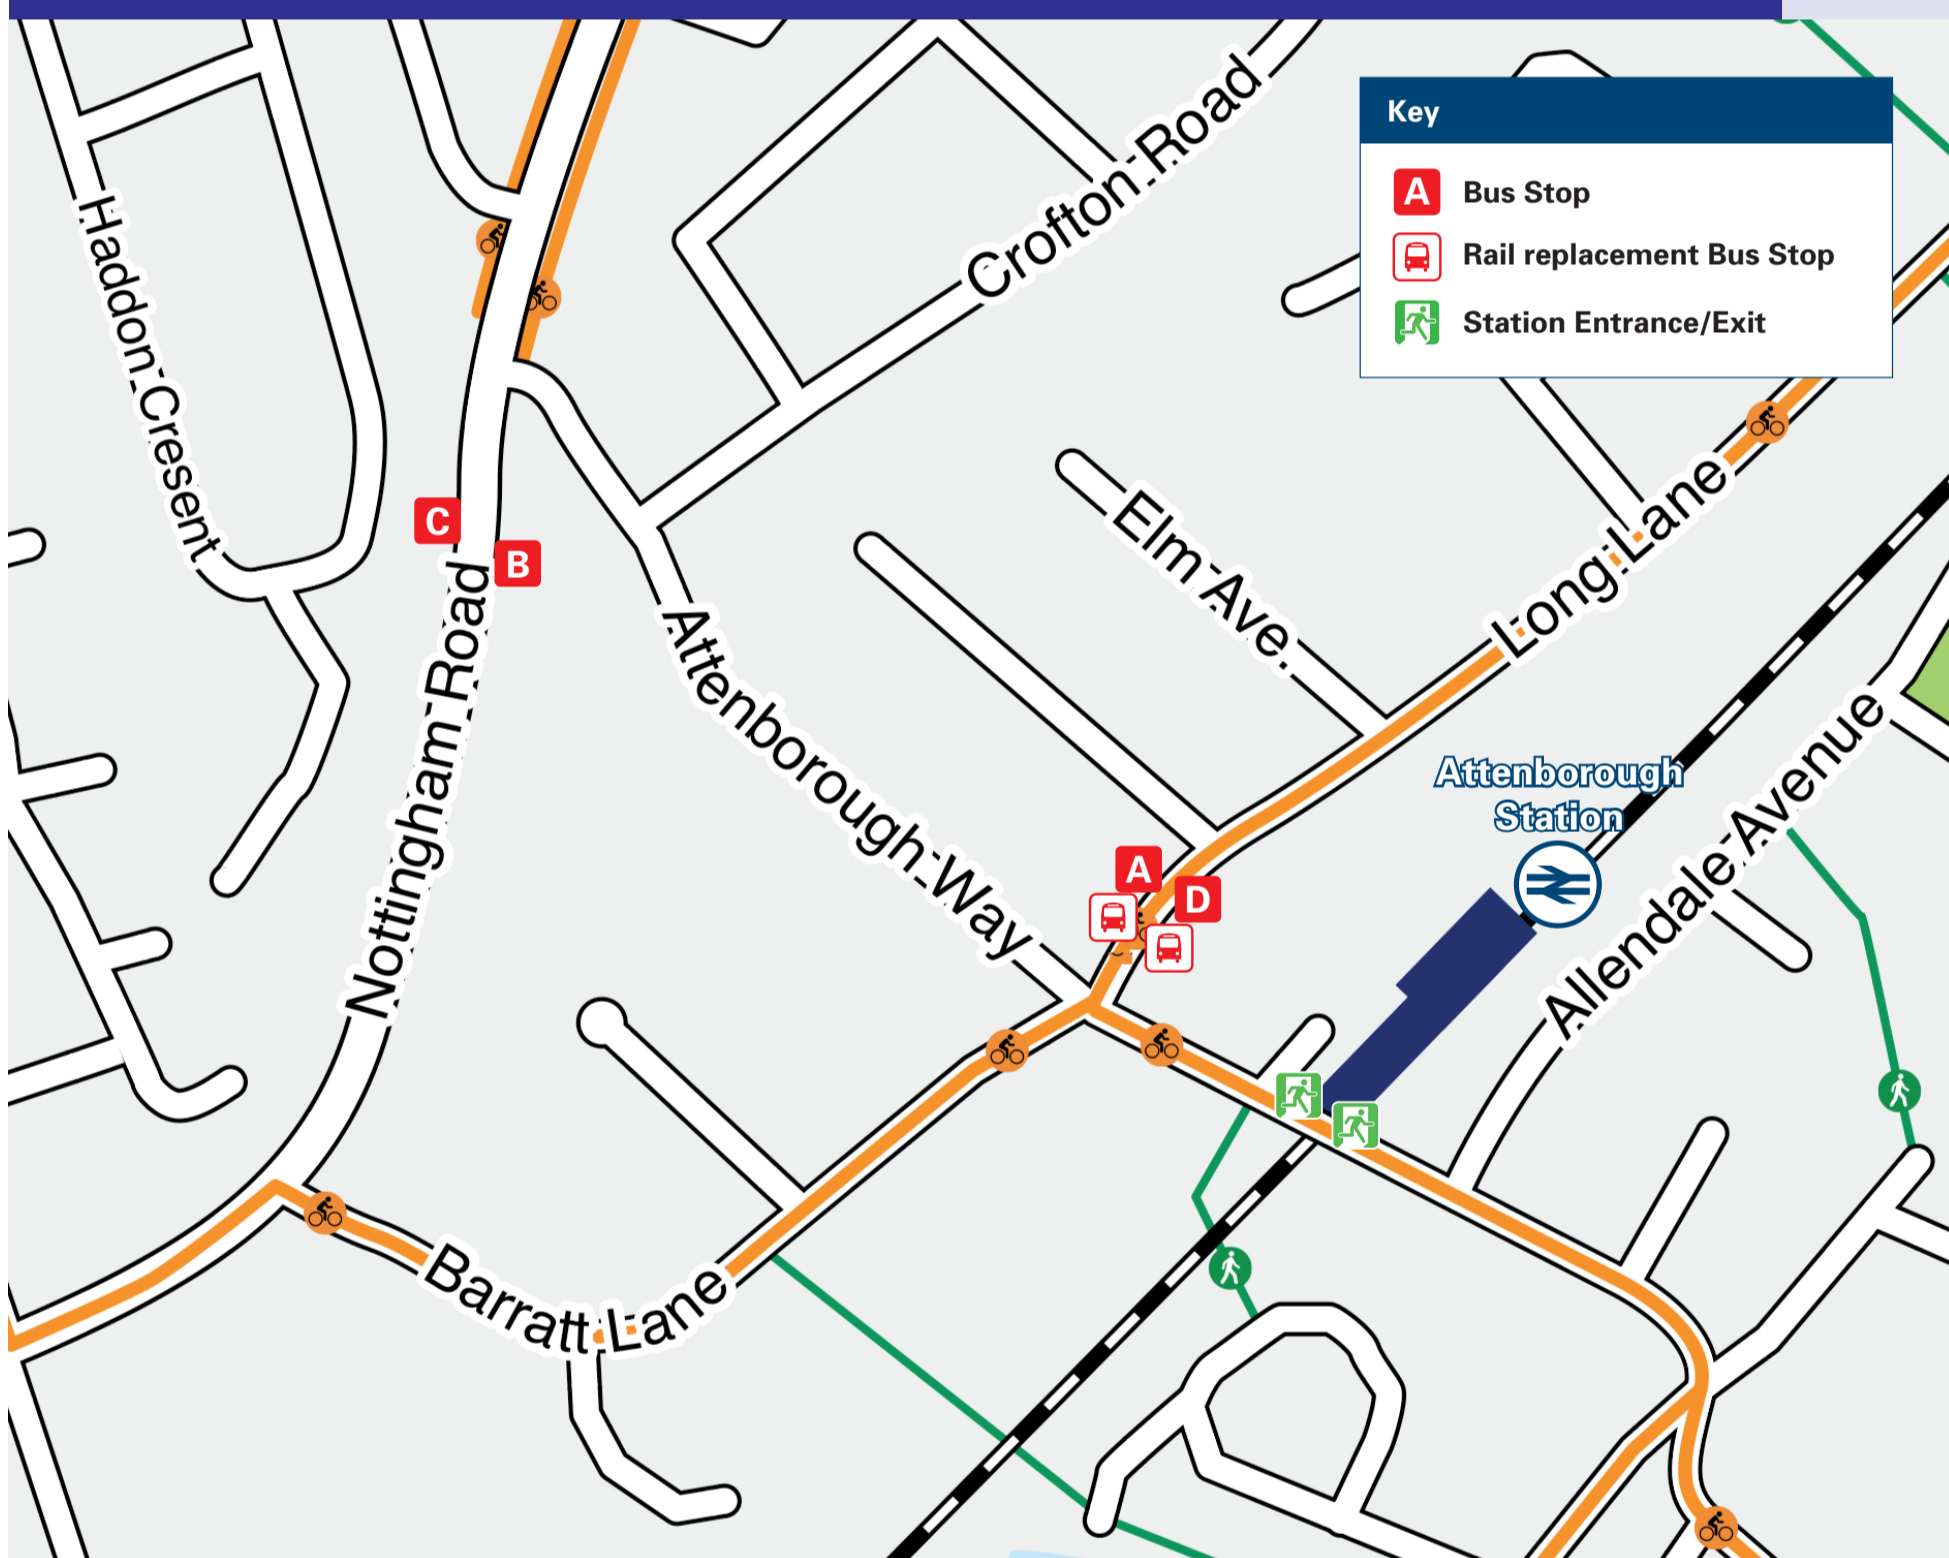

Buses

Rail replacement buses and coaches depart from the bus stops on Long Lane.

Main destinations by bus

(Data correct at April 2026)

DESTINATION	BUS ROUTES	BUS STOP
Beeston Centre (Bus & Tram Interchange)	510* Indigo, 536*	A C
Borrowash	Indigo	B
Breaston	Indigo	B
Castle Donnington	Skylink Nottingham	B
Chilwell (for Central College)	Indigo	C
Chilwell (for Retail Park)	510*	D
Chilwell (for Sports Centre)	10 - 15 minutes walk from this station see maps	
Derby	Indigo	B
Draycott	Indigo	B
East Midlands Airport	Skylink Nottingham	B
Long Eaton	Indigo, Skylink Nottingham	B
Queens Medical Centre	Indigo, Skylink Nottingham	C
Nottingham University Main Campus	Indigo, Skylink Nottingham	C
Stapleford	510*	D
Toton (Banks Road/Epsom Road)	510*	D
Toton (Chetwynd Barracks)	510* 536*	D B
Toton (Nottingham Road/Toton Corner)	Indigo, Skylink Nottingham	B
Toton (Woodstock Road Shops)	510*	D
Toton Lane (Park & Ride/Tram Terminal)	510*	D
Wilsthorpe	Indigo	B

NOTES

Bus routes Indigo and Skylink Nottingham operate daily services.
For bus times and days of operation please contact Traveline on www.traveline.info or call: 0871 200 22 33
* Bus route 510 & 536 run limited daytime Mondays to Saturdays services, only. No evenings or Sunday services.
Direct trains operate to this destination from this station.
Change here for connecting Tram services towards Nottingham.

Taxis

Attenborough station has no taxi rank or cab office. Advance booking is essential, please consider using the following local operators: (Inclusion of this number doesn't represent any endorsement of the taxi firm)

Beeston Taxi
0115 929 2000

Notts Cars
0115 919 1919

Abbott Taxis
07481 196 278

Further information about all onward travel

Local Cycle Info

broxtowe.gov.uk
For more information about cycle routes.

National Cycle Info

walkwheelcycletrust.org.uk

Bus Times

PlusBus

plusbus.info

PlusBus is a discount price 'bus pass' that you buy with your train ticket. It gives you unlimited bus travel around your chosen town, on participating buses. Visit plusbus.info

National Rail Enquiries

Online	NRE App	Social Media	Alert Me	Contact Centre	PlusBike
nationalrail.co.uk	Free National Rail Enquiries app for iOS and Android	facebook.com/nationalrailenq @nationalrailenq	nationalrail.co.uk/alertme You can sign up to Alert Me messages on the National Rail Enquiries website where you can receive train and platform notifications directly to your smart phone.	03457 48 49 50 Calls cost no more than calls to geographic numbers (01 or 02) and may be recorded.	nationalrail.co.uk/plusbike For more information.