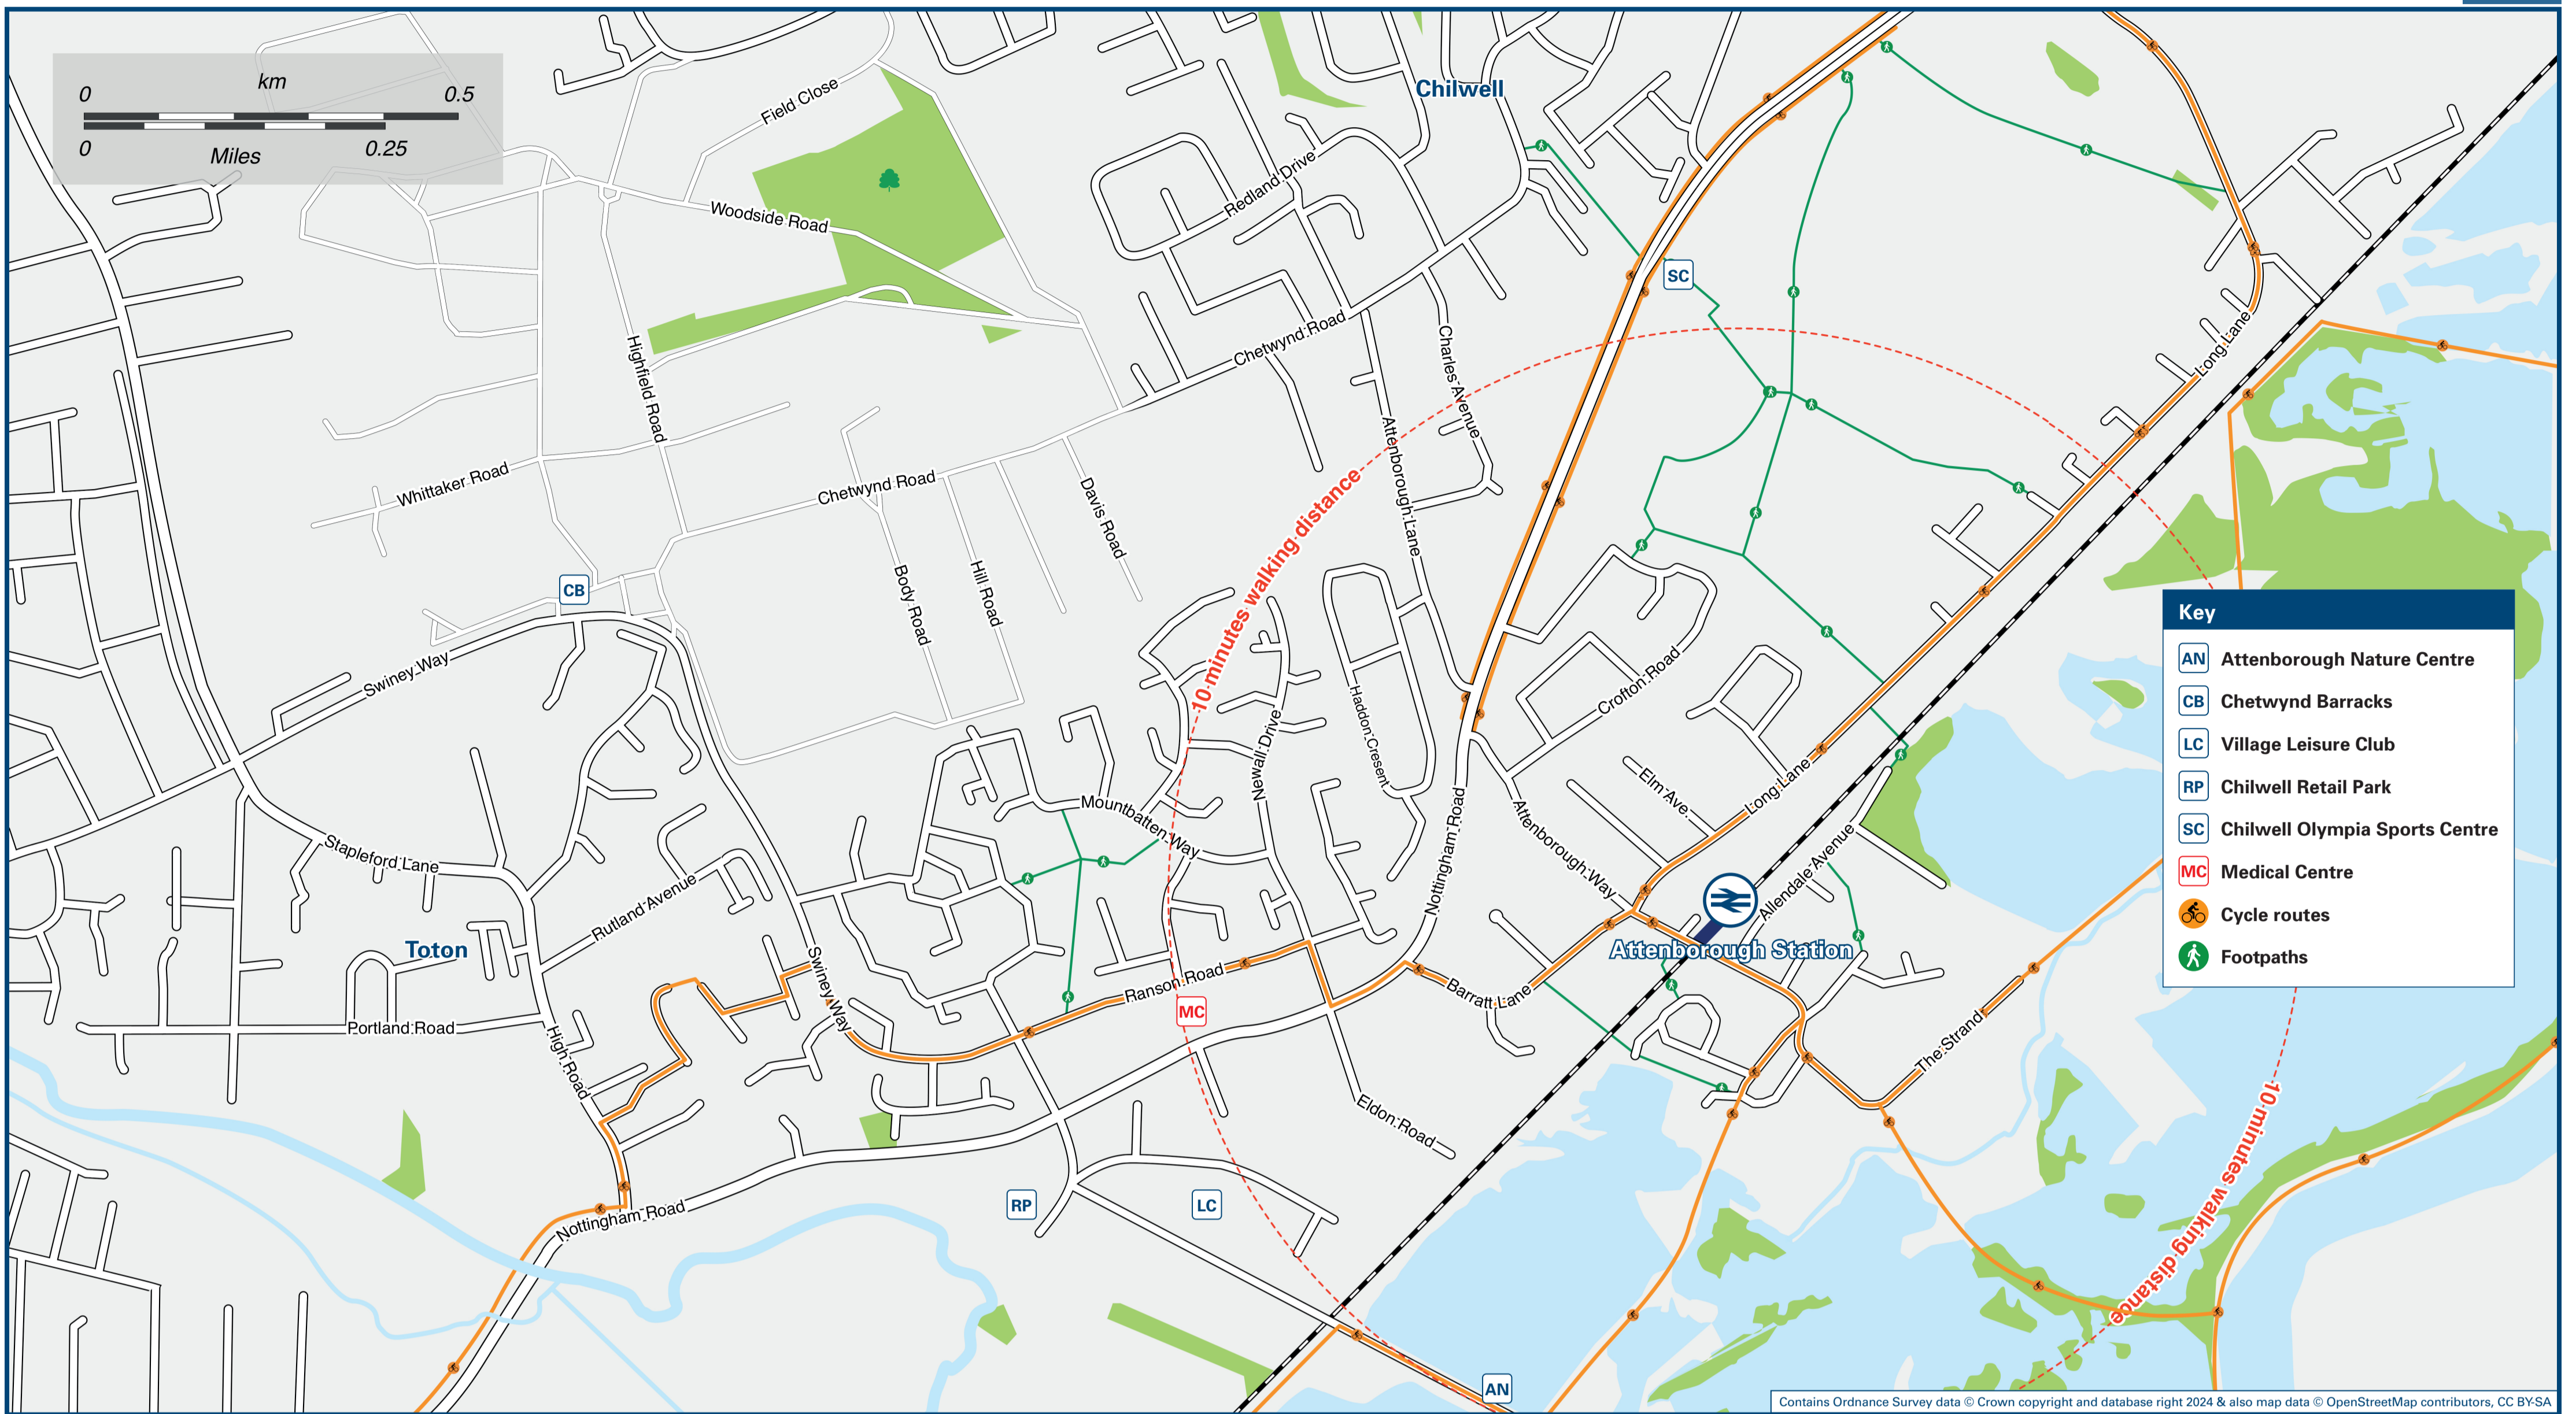

Attenborough Station

Onward Travel Information

Local area map