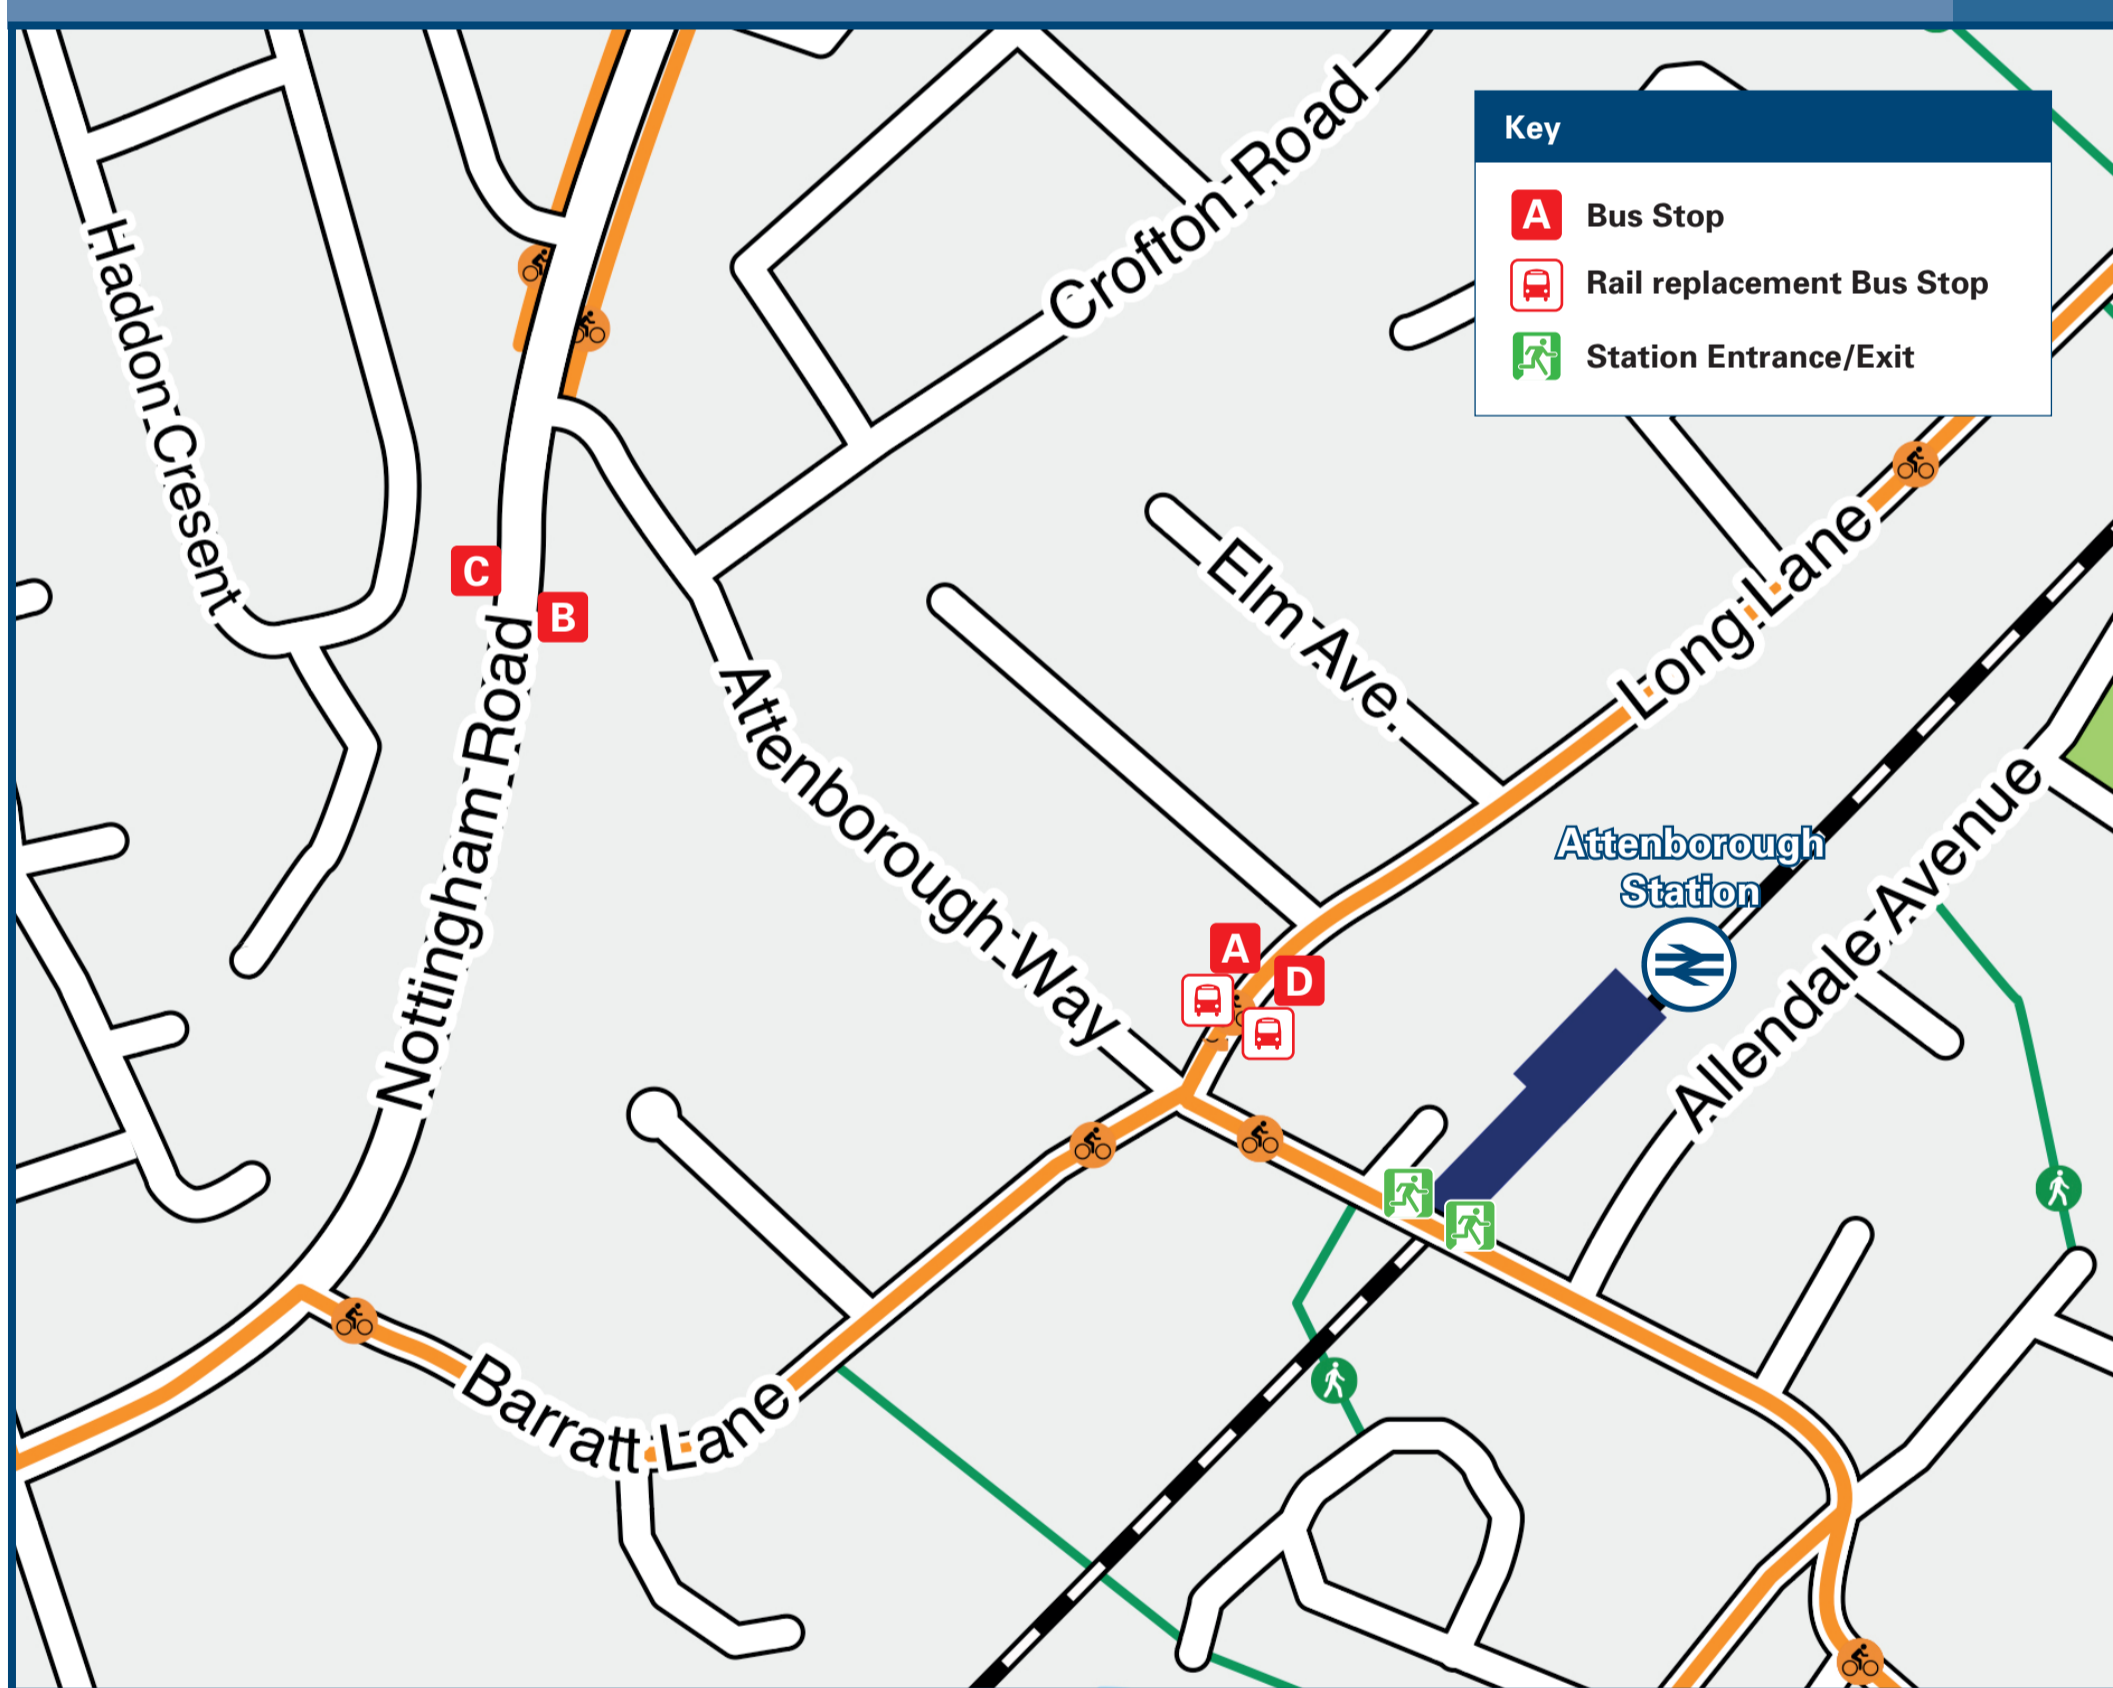

Attenborough Station

Onward Travel Information

Local area map

Buses

Rail replacement buses and coaches depart from bus stops on Long Lane, stops **A** and **D** on the 'Buses' map above.

Main destinations by bus

(Data correct at April 2023)

DESTINATION	BUS ROUTES	BUS STOP
Beeston Centre (Bus & Tram Interchange)	510+	A
Borrowash	Indigo, 536*	C
Breaston	Indigo	B
Castle Donnington	Skylink Nottingham	B
Chilwell (for Central College)	Indigo	C
Chilwell (for Retail Park)	510++	D
Derby	Indigo	B
Draycott	Indigo	B
East Midlands Airport	Skylink Nottingham	B
Kegworth	Skylink Nottingham	B
Long Eaton	Indigo, Skylink Nottingham	B
Queens Medical Centre	Indigo, Skylink Nottingham	C
Nottingham University Main Campus	Indigo, Skylink Nottingham	C
Stapleford	510++	D
Toton (Banks Road/Epsom Road)	510++	D
Toton (Chetwynd Barracks)	510++	D
Toton (Nottingham Road/Toton Corner)	510++, 536*	B
Toton (Woodstock Road Shops)	Indigo, Skylink Nottingham	B
Toton Lane (Park & Ride/Tram Terminal)	510++	D
Wilthorpe	Indigo	B

Notes

Bus routes Indigo and Skylink Nottingham operate daily.

+ Bus route 510 operates Mondays to Saturdays from stop **A** (Long Lane/Ireton Grove) at 0815, 0949, 1049, 1149, 1249, 1349, 1449, 1549, 1649 and 1733.

++ Bus route 510 operates Mondays to Saturdays from stop **D** (Long Lane/opp. Ireton Grove) at 0655 (Monday-Friday only), 0840, 1016, 1116, 1216, 1316, 1416, 1516, 1616 and 1755.

* Bus route 536 operates hourly Mondays to Saturdays from stop **B** (Nottingham Road) towards Toton and from stop **D** (Nottingham Road) towards Beeston.