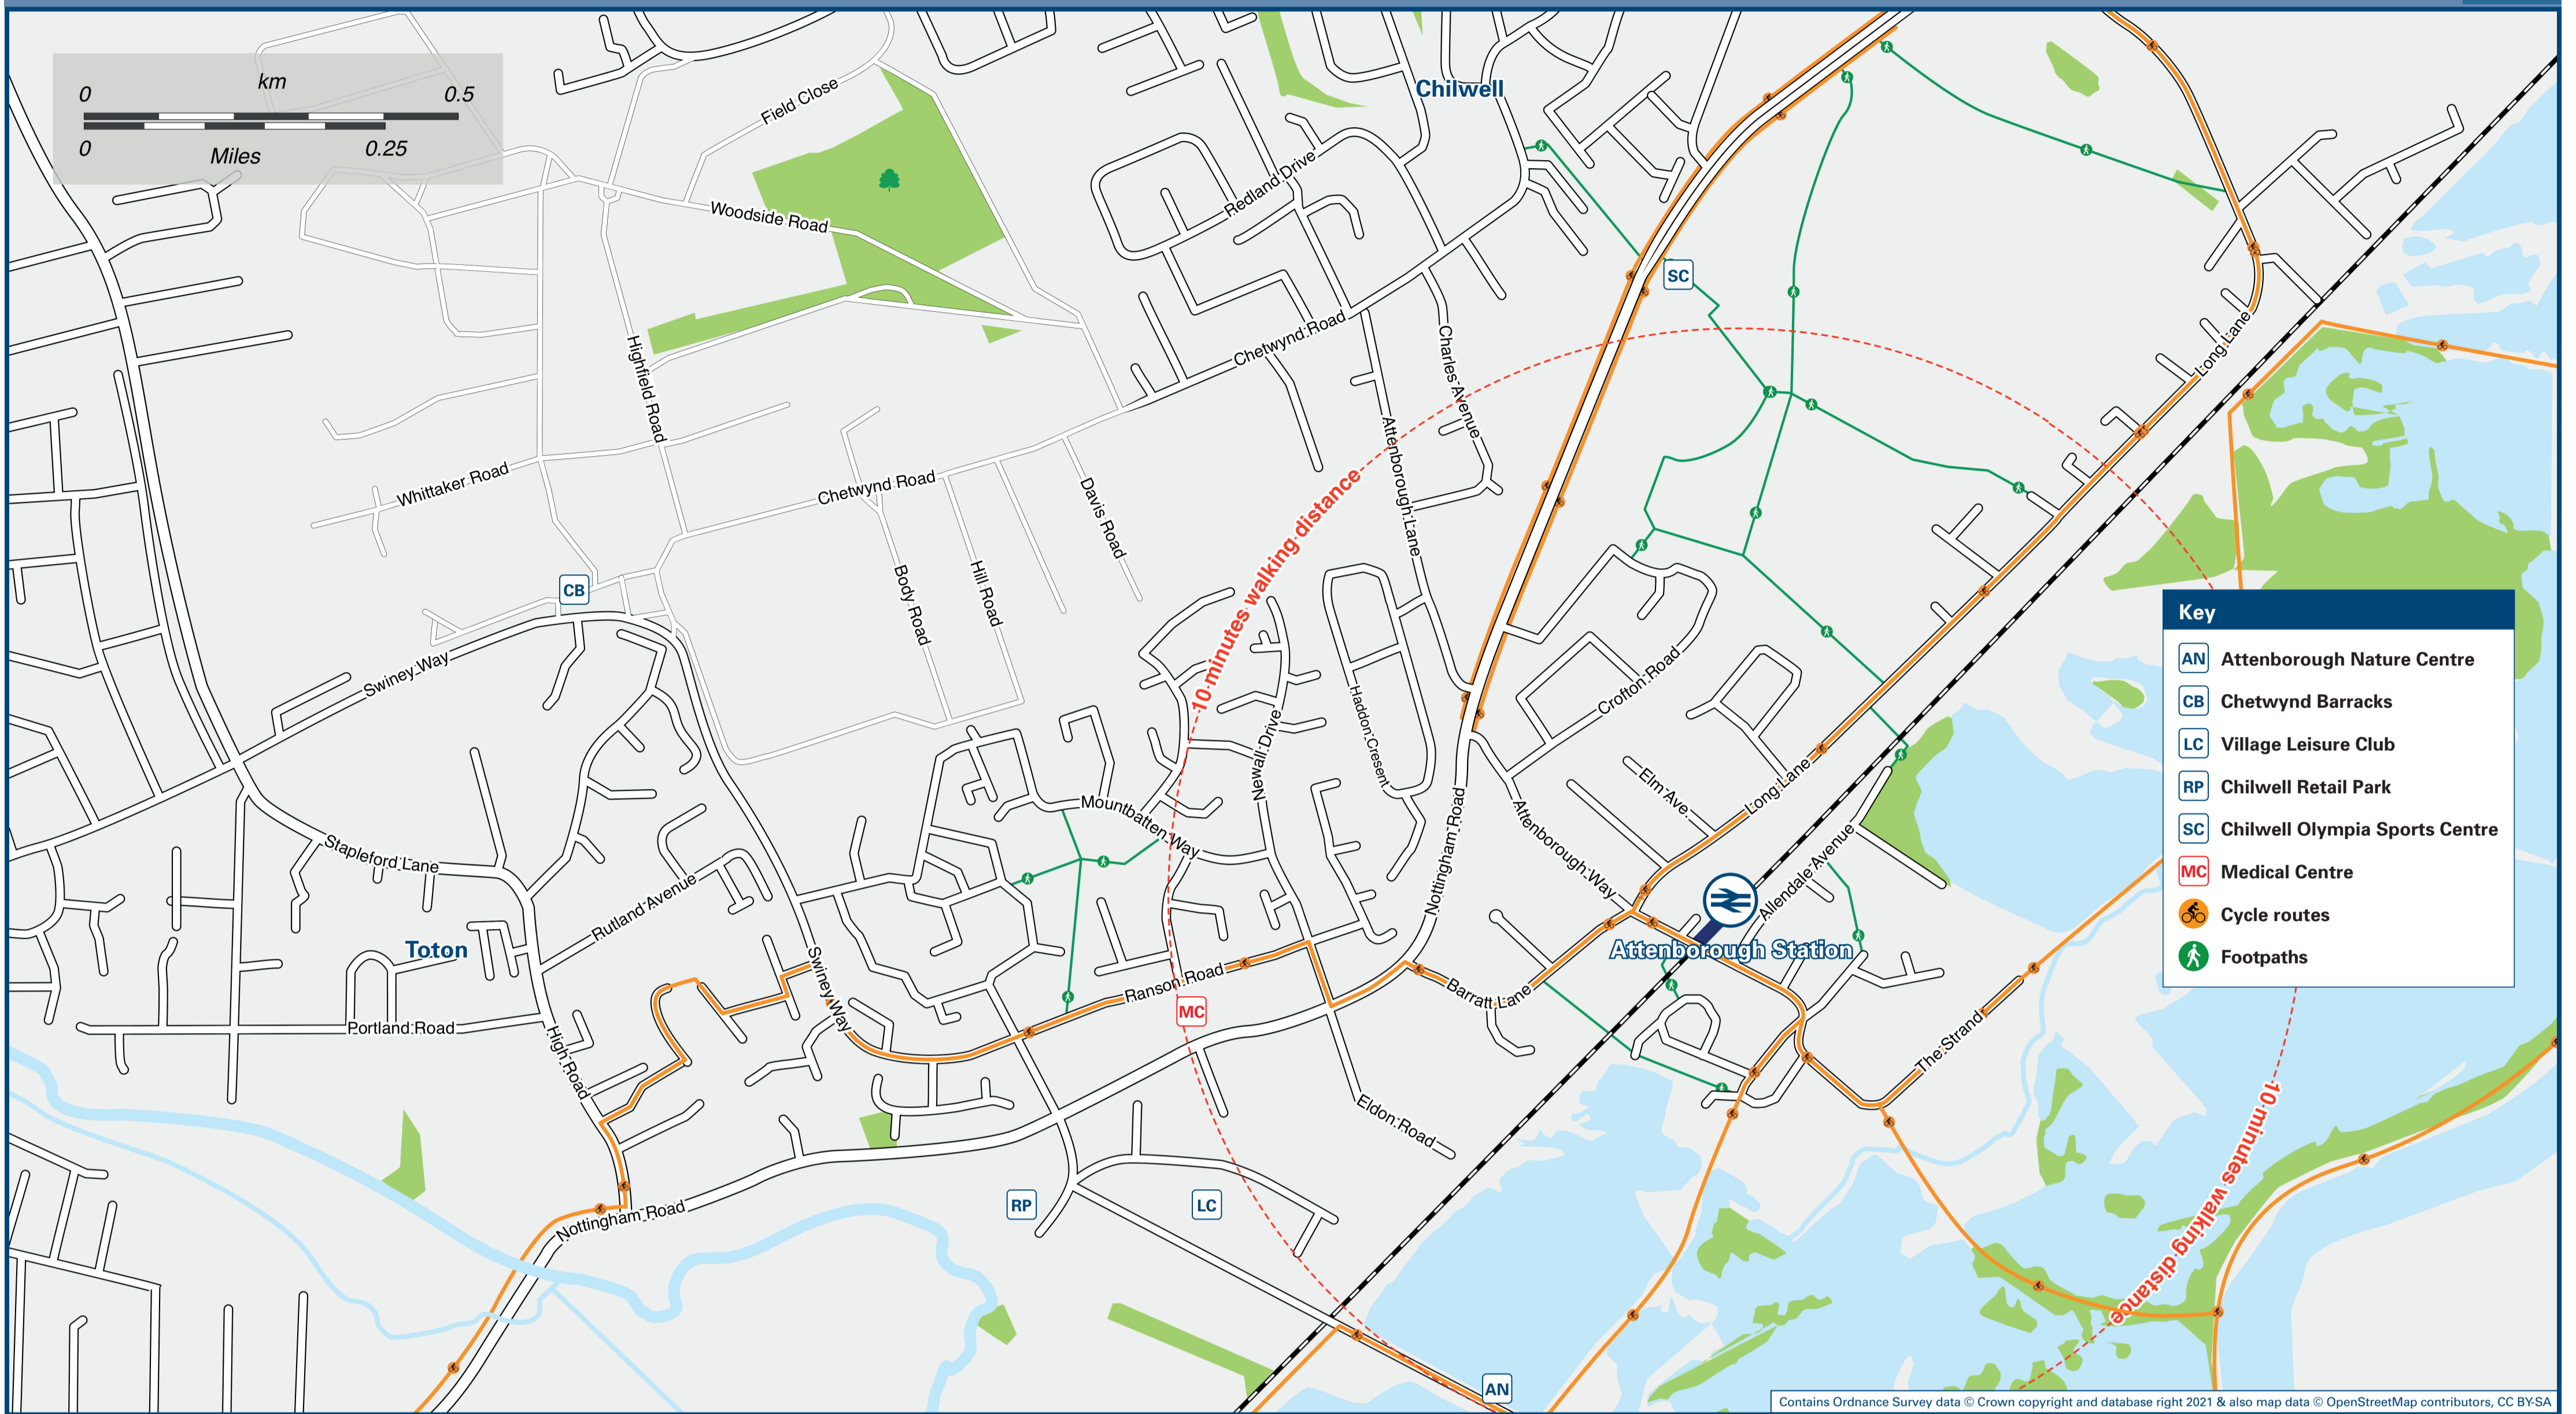

Attenborough Station

Onward Travel Information

Local area map

Buses

Rail replacement buses and coaches depart from bus stops on Long Lane, stops **A** and **D** on the 'Buses' map above.

Main destinations by bus

(Data correct at April 2023)

DESTINATION	BUS ROUTES	BUS STOP
Beeston Centre (Bus & Tram Interchange)	510+	A
Borrowash	Indigo, 536*	C
Breaston	Indigo	B
Castle Donnington	Skylink Nottingham	B
Chilwell (for Central College)	Indigo	C
Chilwell (for Retail Park)	510++	D
Derby	Indigo	B
Draycott	Indigo	B
East Midlands Airport	Skylink Nottingham	B
Kegworth	Skylink Nottingham	B
Long Eaton	Indigo, Skylink Nottingham	B
Queens Medical Centre	Indigo, Skylink Nottingham	C
Nottingham University Main Campus	Indigo, Skylink Nottingham	C
Stapleford	510++	D
Toton (Banks Road/Epsom Road)	510++	D
Toton (Chetwynd Barracks)	510++	D
Toton (Nottingham Road/Toton Corner)	510++, 536*	B
Toton (Woodstock Road Shops)	Indigo, Skylink Nottingham	B
Toton Lane (Park & Ride/Tram Terminal)	510++	D
Wilthorpe	Indigo	B

Notes

Bus routes Indigo and Skylink Nottingham operate daily.

+ Bus route 510 operates Mondays to Saturdays from stop **A** (Long Lane/Ireton Grove) at 0815, 0949, 1049, 1149, 1249, 1349, 1449, 1549, 1649 and 1733.

++ Bus route 510 operates Mondays to Saturdays from stop **D** (Long Lane/opp. Ireton Grove) at 0655 (Monday-Friday only), 0840, 1016, 1116, 1216, 1316, 1416, 1516, 1616 and 1755.

* Bus route 536 operates hourly Mondays to Saturdays from stop **B** (Nottingham Road) towards Toton and from stop **D** (Nottingham Road) towards Beeston.