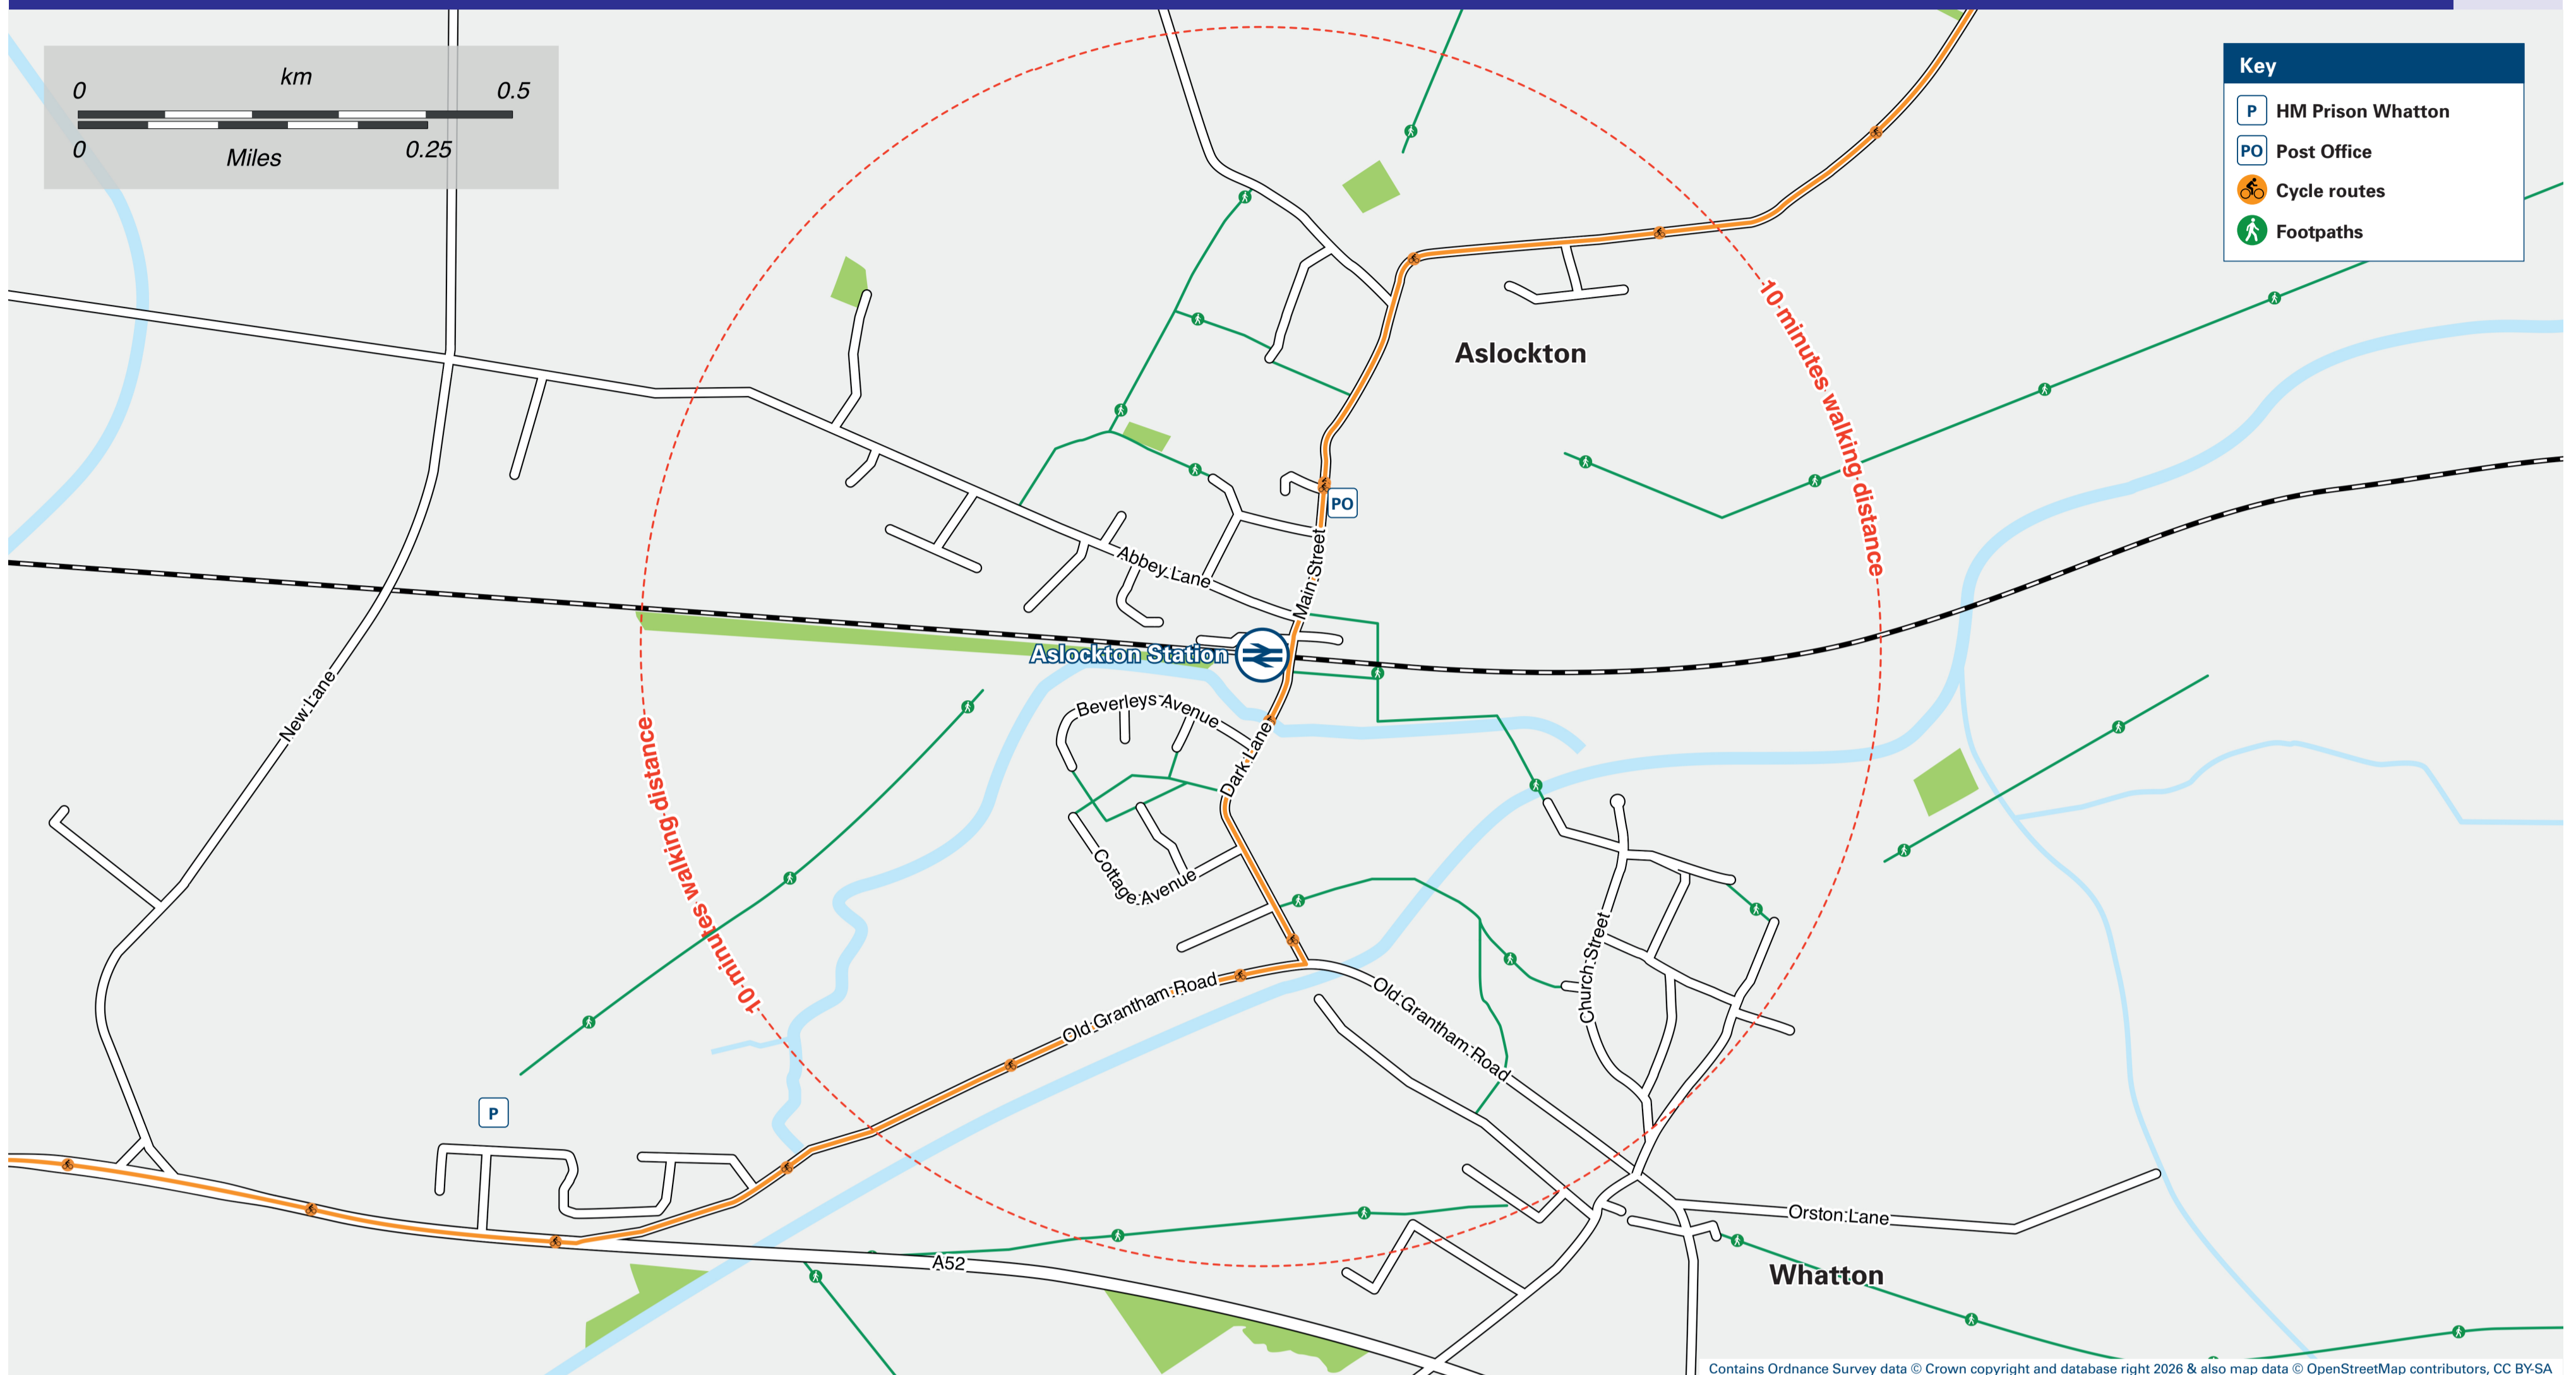

# Onward Travel Information

## Aslockton Station

### Local area map

### Main destinations by bus

(Data correct at April 2026)

DESTINATION	BUS ROUTES	BUS STOP
Barnstone (Works Lane)	833	A
Bingham (Market Place)	833	B, C
Cropwell Bishop (Church Street)	833	A
Cropwell Butler (The Green)	833	A
Elton (Rectory Court)	833	A
Granby (Old Forge Lane)	833	A
HM Prison Whatton (Grantham Road)	833	B, C
Langar (Main Street)	833	A
Orston (Church Street)	833	A
Sutton cum Granby (Sutton Lane)	833	A
Whatton Village (Old Grantham Road)	10 - 15 minutes walk from this station (see local area map)	
	833	B, C