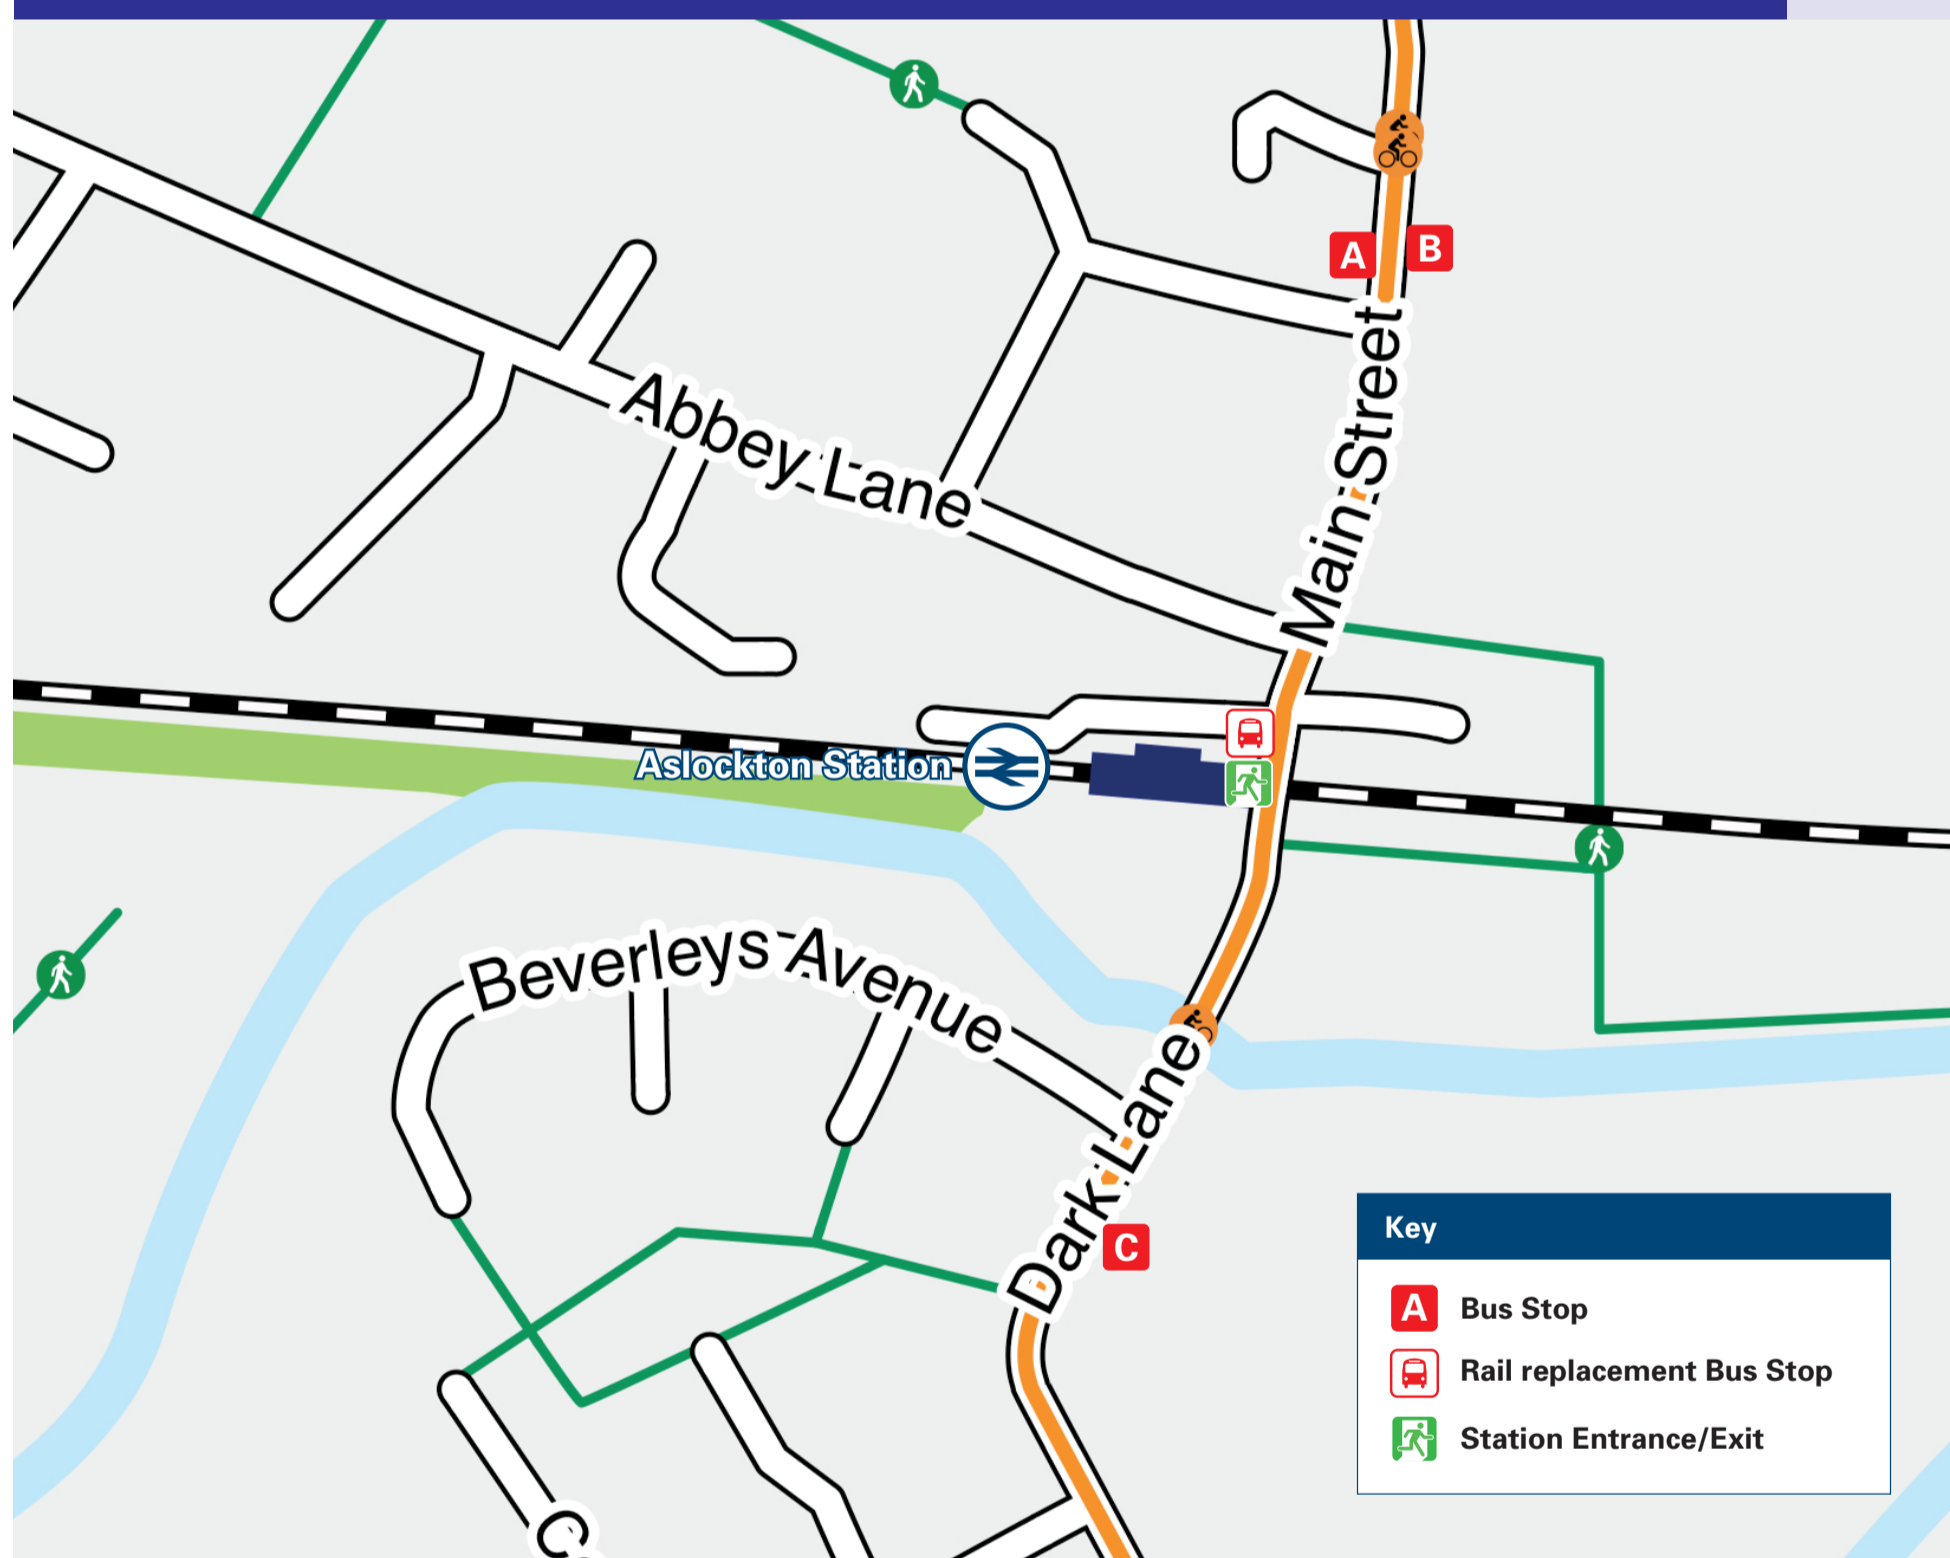

Buses

Rail replacement buses and coaches depart at the bus stop at the front of the station.

Main destinations by bus

(Data correct at April 2026)

DESTINATION	BUS ROUTES	BUS STOP
Barnstone (Works Lane)	833	A
Bingham (Market Place)	833	B, C
Cropwell Bishop (Church Street)	833	A
Cropwell Butler (The Green)	833	A
Elton (Rectory Court)	833	A
Granby (Old Forge Lane)	833	A
HM Prison Whatton (Grantham Road)	833	B, C
Langar (Main Street)	833	A
Orston (Church Street)	833	A
Sutton cum Granby (Sutton Lane)	833	A
Whatton Village (Old Grantham Road)	10 - 15 minutes walk from this station (see local area map)	
	833	B, C

NOTES

Bus route 833 operates an hourly daytime service on Mondays to Saturdays, only. No evenings or Sundays service.

For bus times and days of operation please contact Traveline on www.traveline.info or call: 0871 200 22 33

Direct trains operate to this destination from this station.

Taxis

Aslockton station has no taxi rank or cab office. Advance booking is essential, please consider using the following local operators: (Inclusion of this number doesn't represent any endorsement of the taxi firm)

Bingham Cabs
01949 831 400

HP Minibuses
07714 635 474

DJM Taxis
0115 898 3040

Further information about all onward travel

Local Cycle Info

rushcliffe.gov.uk
For more information about cycle routes.

National Cycle Info

walkwheelcycletrust.org.uk

Bus Times

See timetable displays at bus stops.

www.traveline.info
0871 200 22 33
public transport info
plus your phone company's access charge

PlusBus

plusbus.info

PlusBus is a discount price 'bus pass' that you buy with your train ticket. It gives you unlimited bus travel around your chosen town, on participating buses. Visit plusbus.info

National Rail Enquiries

Online	NRE App	Social Media	Alert Me	Contact Centre	PlusBike
nationalrail.co.uk	Free National Rail Enquiries app for iOS and Android	facebook.com/nationalrailenq @nationalrailenq	nationalrail.co.uk/alertme You can sign up to Alert Me messages on the National Rail Enquiries website where you can receive train and platform notifications directly to your smart phone.	03457 48 49 50 Calls cost no more than calls to geographic numbers (01 or 02) and may be recorded.	nationalrail.co.uk/plusbike For more information.