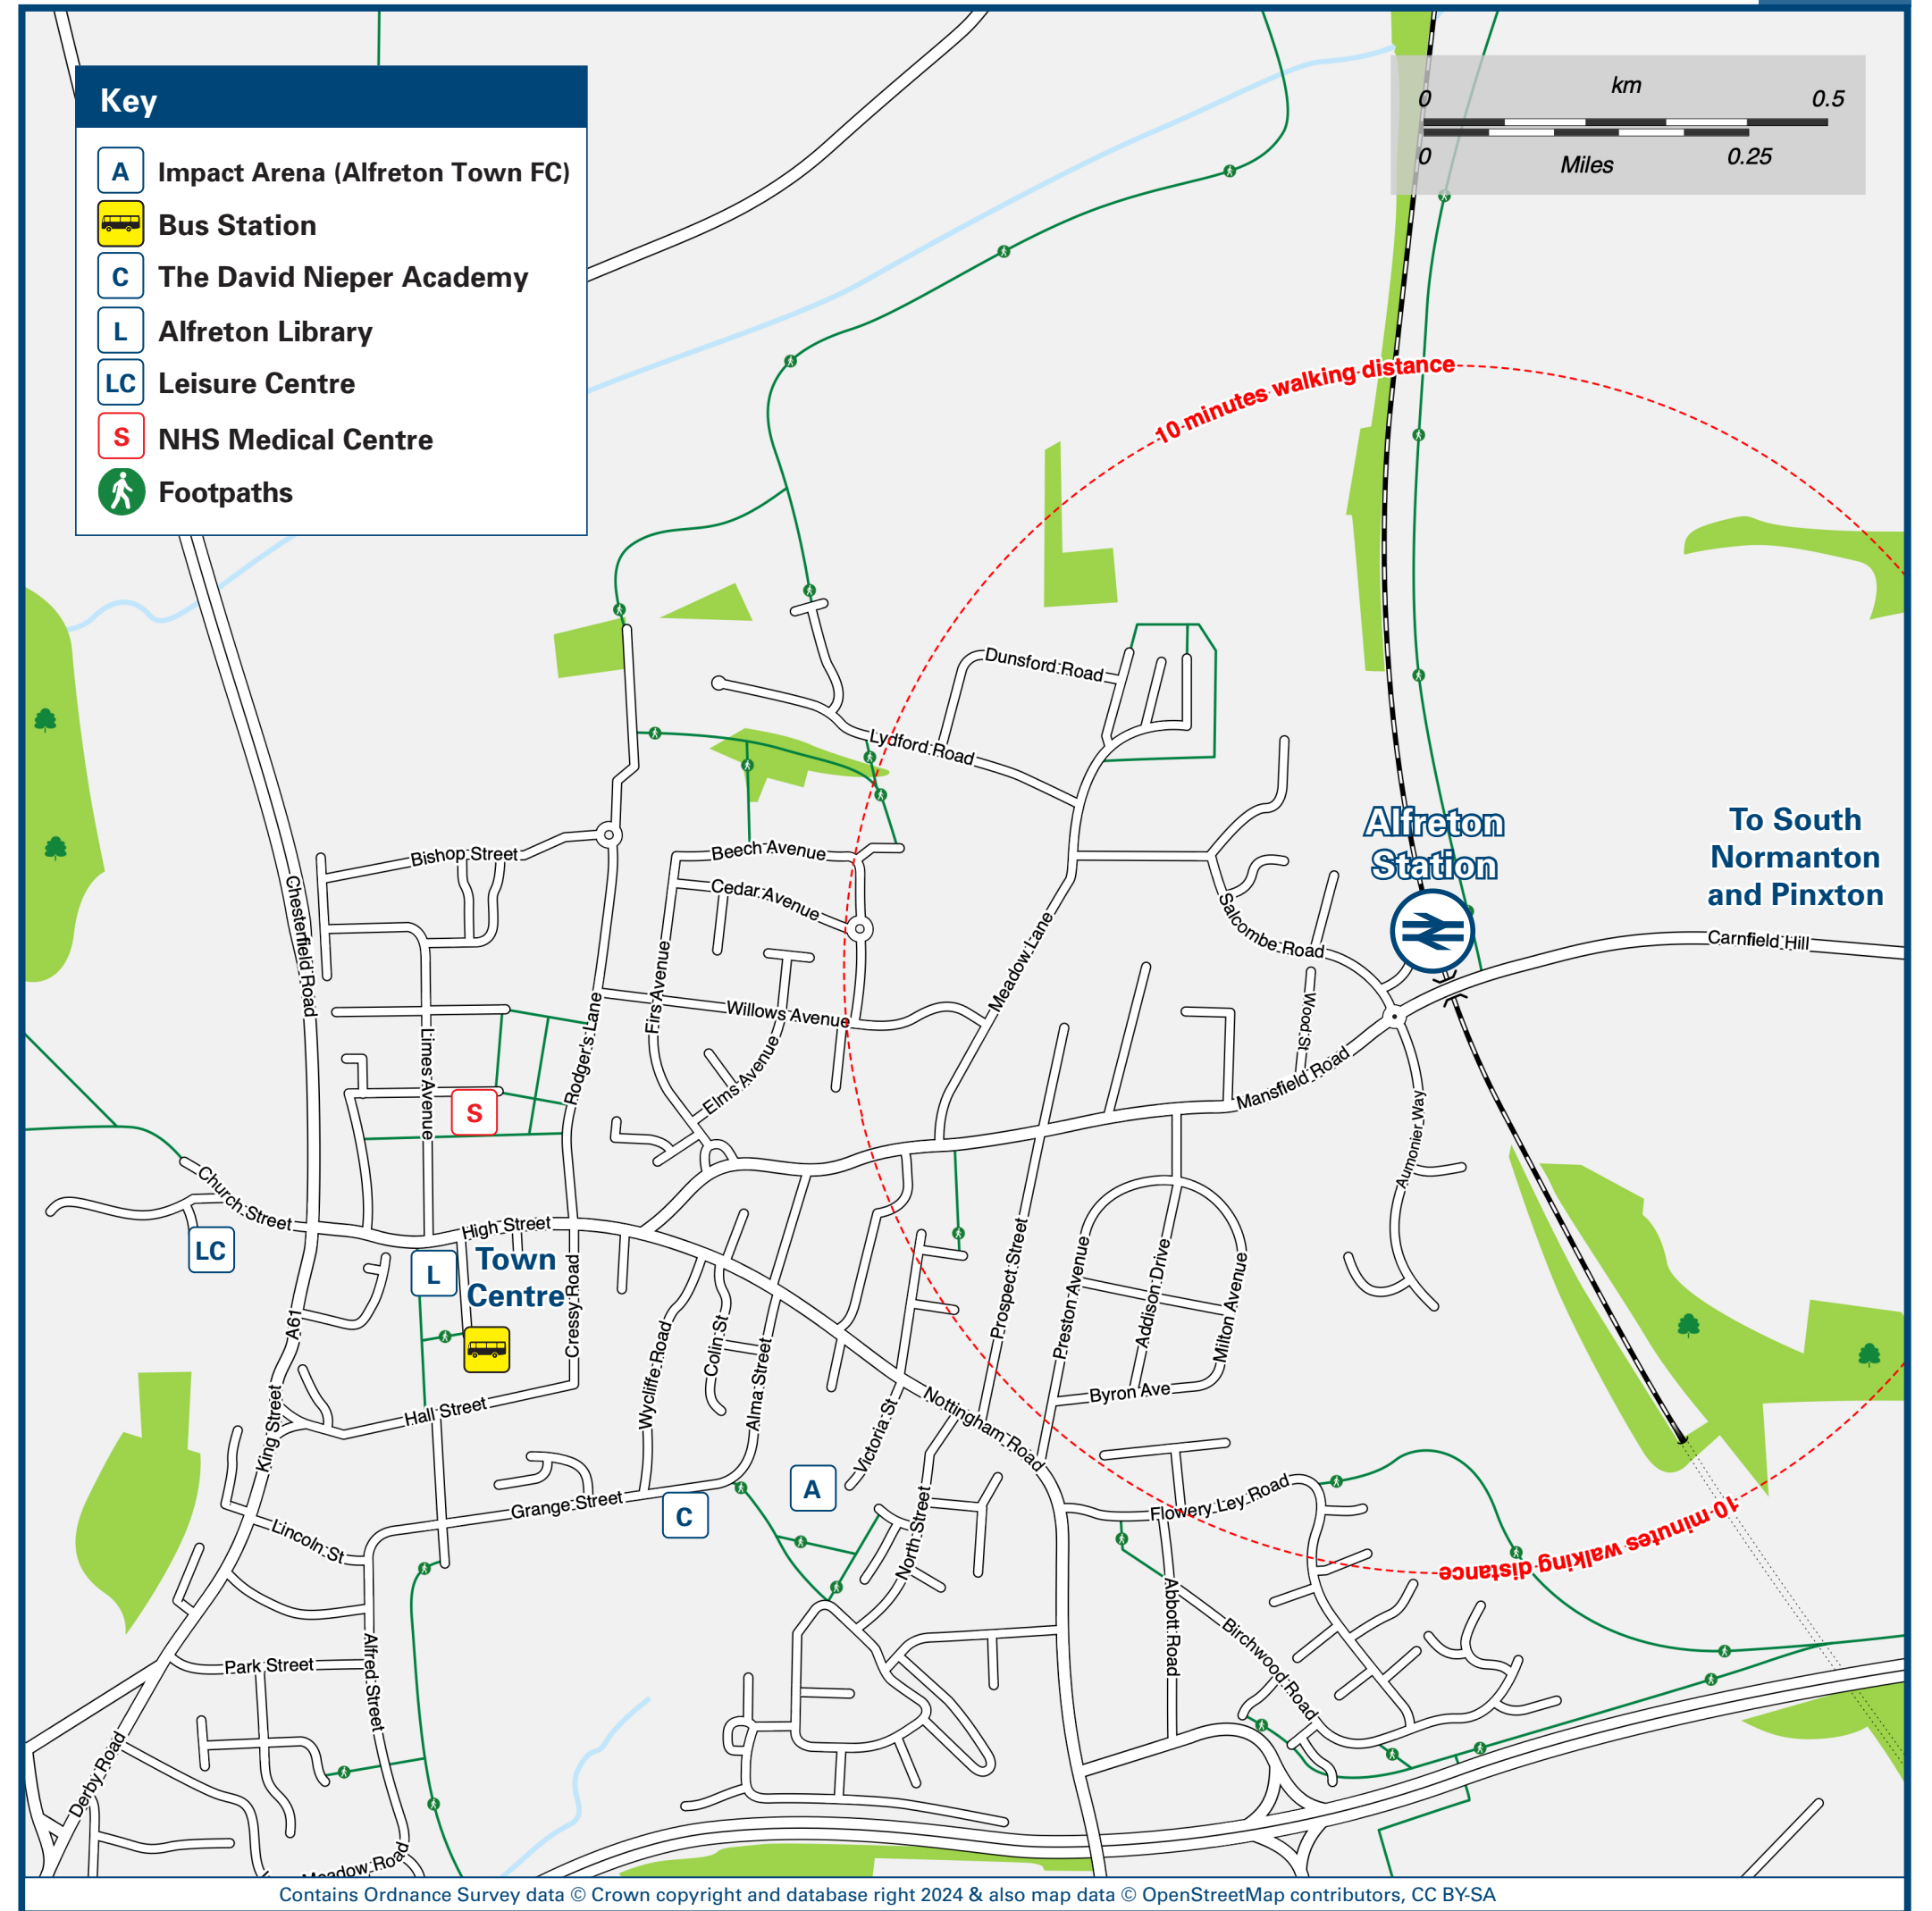

Local area map

Main destinations by bus

(Data correct at March 2024)

DESTINATION	BUS ROUTES	BUS STOP
Alfreton (Town Centre & Bus Station*)	140, 142	C
	9.1, 9.3, 140, 142, 231	B
Ambergate (Railway Station)	142	C
Belper (Town Centre, King Street)	142	C
Birches Lane	142	C
Bullbridge	142	C
Butterley (for Midland Railway Centre)	9.1, 9.3	B
Cotes Park	9.1, 9.3	B
Crich (Market Place)	140, 142	C
Crich Tramway Museum	140, 142	C
Denby (for Pottery Visitor Centre)	9.1, 9.3	B
Derby (City Centre, Corporation Street)	9.1, 9.3	B
East Midlands Designer Outlet	9.1	A
Fritchley	142	C

DESTINATION	BUS ROUTES	BUS STOP
Fulwood	9.1	A
Holloway	140	C
Kilburn	9.1, 9.3	B
Kings Mill Hospital (Sutton in Ashfield)	9.1, 9.3	A
Kirkby in Ashfield	9.3	A
Lea	140	C
Lea Bridge	140	C
Leabrooks	9.1, 9.3	B
Lower Kilburn	9.1	B
Mansfield (Bus Station)	9.1, 9.3	A
Matlock	140	C
Matlock Green	140	C
Marehay	9.1, 9.3	B
Nether Heage	142	C

DESTINATION	BUS ROUTES	BUS STOP
Oakerthorpe	140, 142	C
Pinxton	9.3, 231	A
Ripley	9.1, 9.3	B
Somercotes	9.1, 9.3	B
South Normanton	9.1, 9.3, 231	A
South Wingfield	140, 142	C
Sutton in Ashfield (Bus Station)	9.1, 9.3	A
Swanwick	9.1, 9.3	B
Tansley	140	C

Notes

Bus routes 9.1 and 9.3 operate daily.
Bus routes 140, 142 and 231 operate Mondays to Saturdays only.
For bus times, please contact Traveline on 0871 200 22 33.
Direct trains operate to this destination from this station.
* Additional bus services operate from Alfreton bus station.

Taxis

Alfreton station is served by a taxi rank or cab office. Check availability before travelling, and pre-book if necessary. Please consider using the following local operators: (Inclusion of this number doesn't represent any endorsement of the taxi firm)

Amber Taxis
01773 836 100

Dons Taxis
01773 833 665

Watchorn Taxis
01773 830 888

Further information about all onward travel

Local Cycle Info ambervalley.gov.uk For more information about cycle routes.	National Cycle Info sustrans.org.uk Sustrans is the UK's leading sustainable transport charity.	Bus Times See timetable displays at bus stops. www.traveline.info 0871 200 22 33 calls from landlines cost 10p per minute	NextBuses Find the bus times for your stop. Search for a bus stop by entering a postcode, street & town or a stop name & town.	PlusBus plusbus.info A discount price 'bus pass' that you buy with your train ticket. It gives you unlimited bus travel around your chosen town, on participating buses.

National Rail Enquiries

Online nationalrail.co.uk	NRE App Free National Rail Enquiries app for iOS and Android	Social Media facebook.com/nationalrailenq @nationalrailenq	Alert Me You can sign up to Alert Me messages on the National Rail Enquiries website where you can receive train and platform notifications directly to your smart phone. nationalrail.co.uk/alertme	Contact Centre 03457 48 49 50 Calls cost no more than calls to geographic numbers (01 or 02) and may be recorded.	PlusBike nationalrail.co.uk/plusbike For more information.