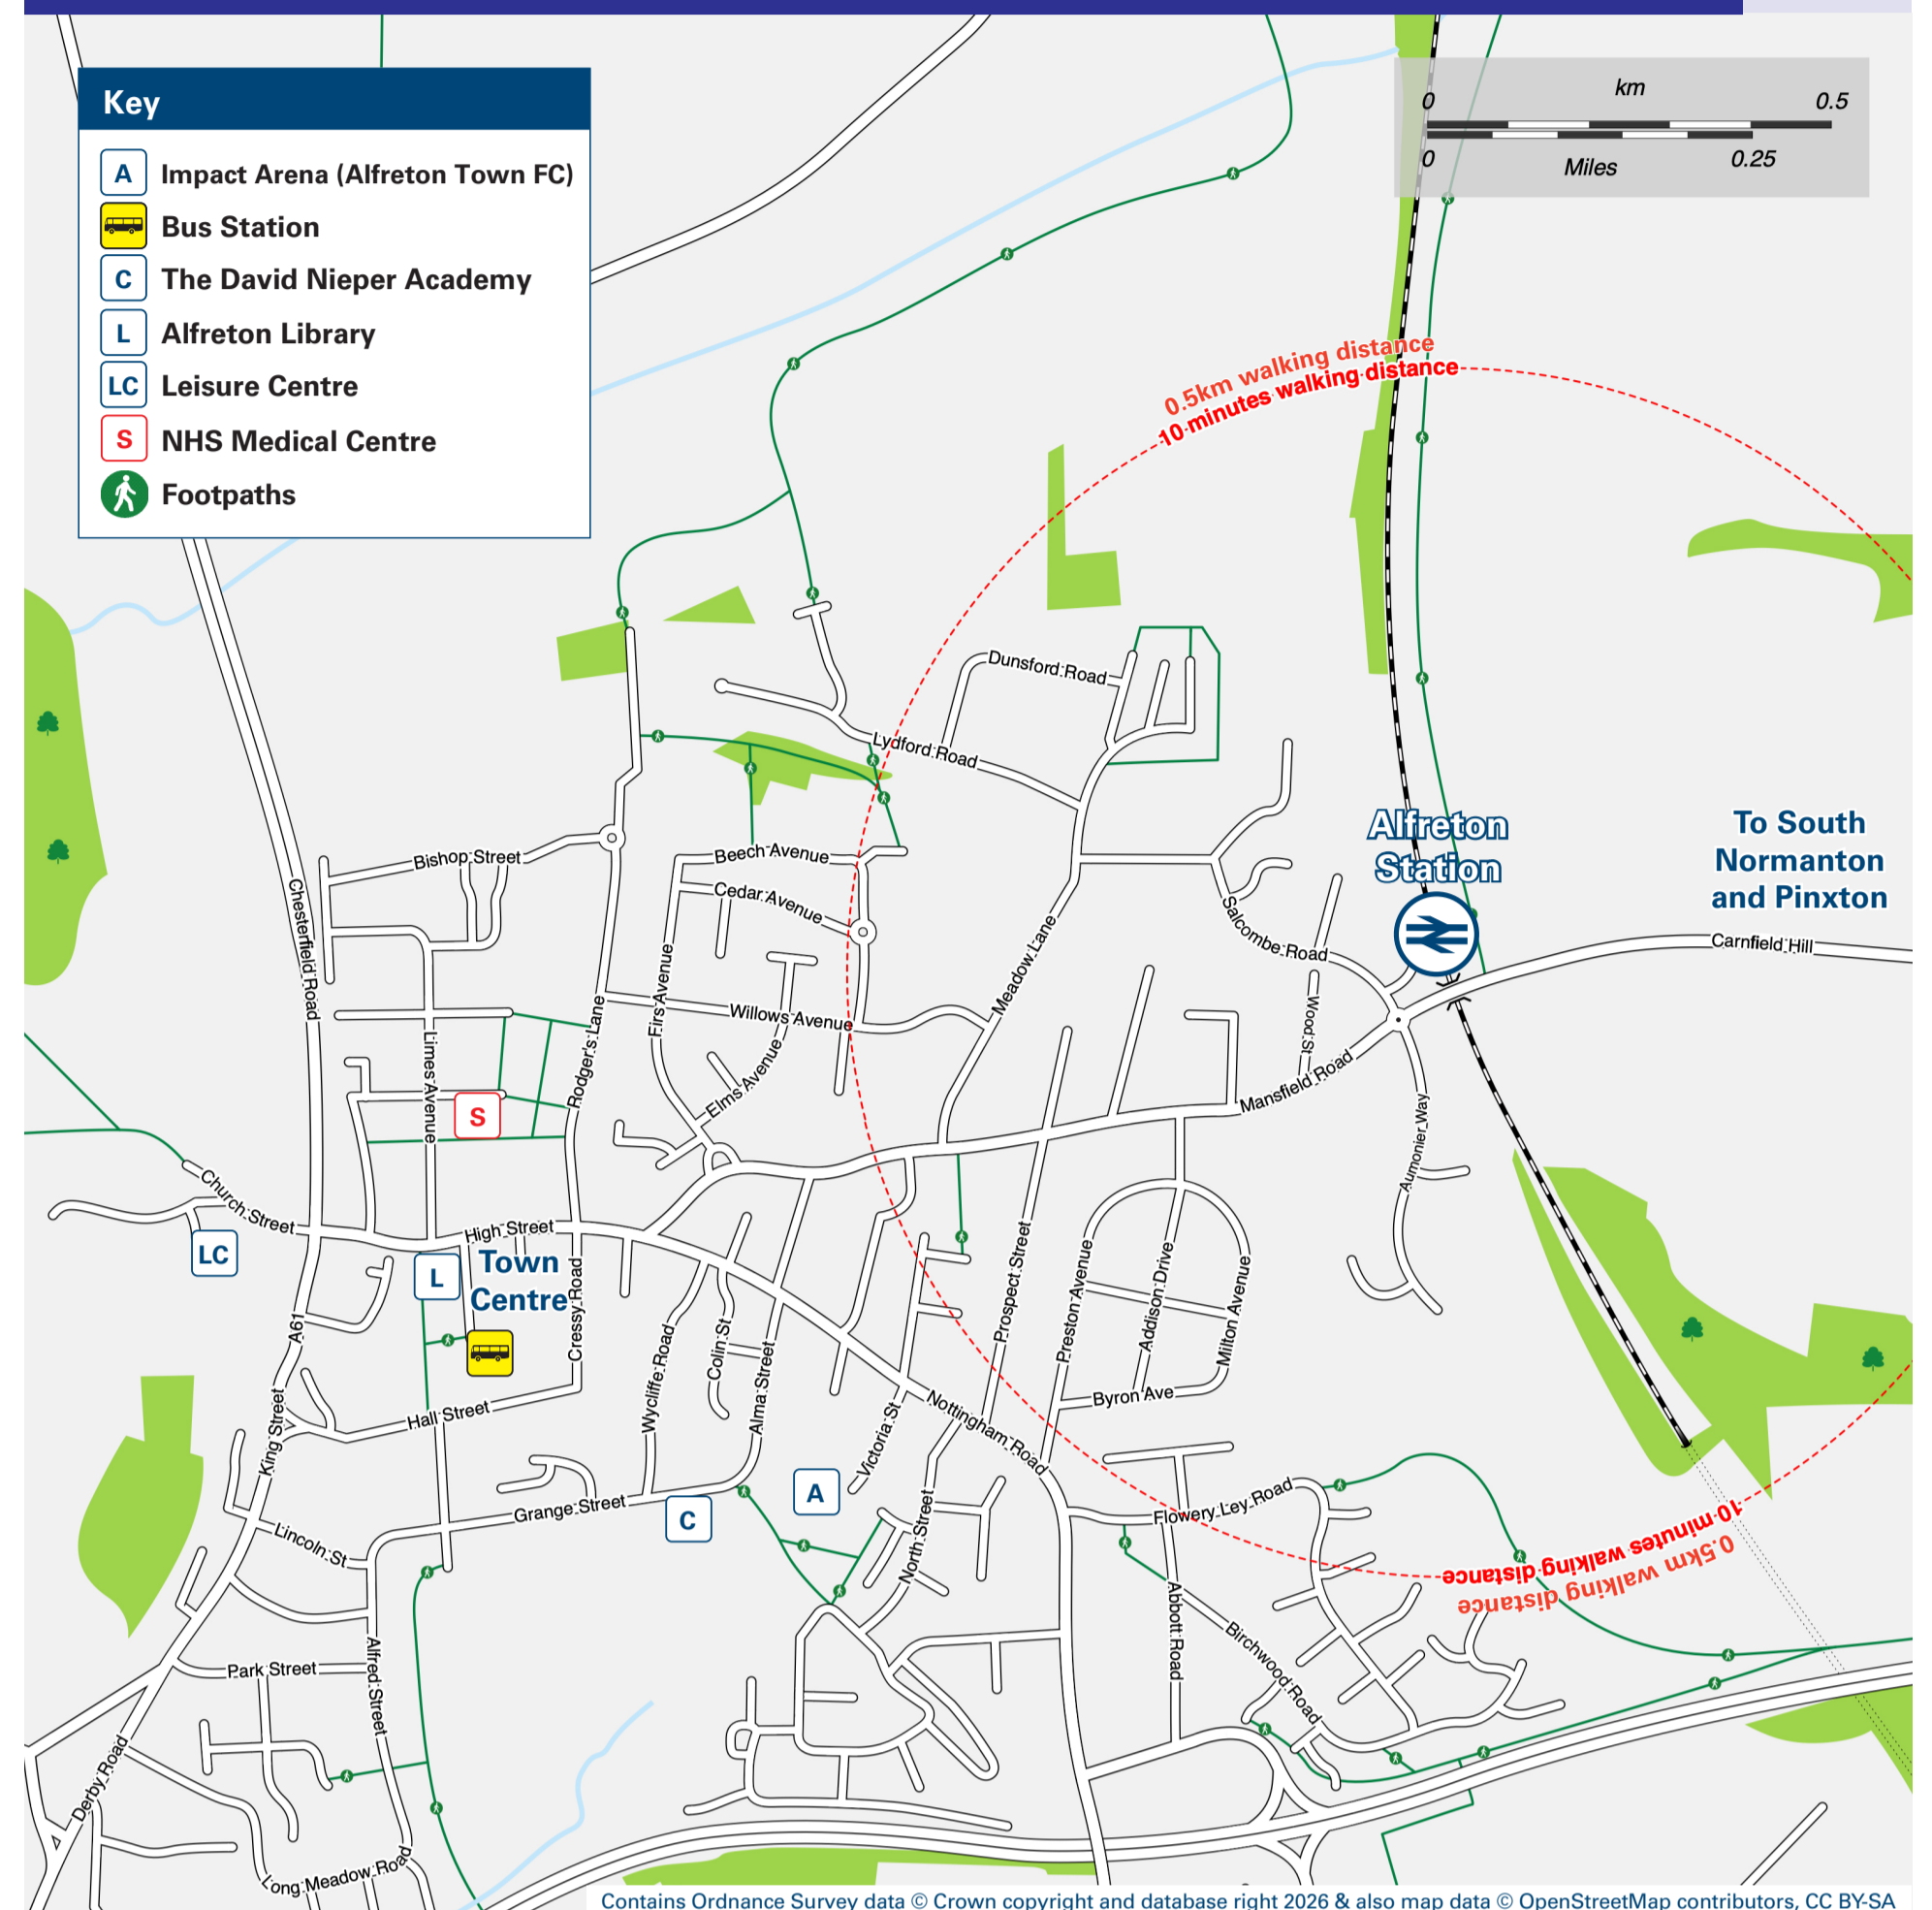

Local area map

Main destinations by bus

(Data correct at April 2026)

DESTINATION	BUS ROUTES	BUS STOP	DESTINATION	BUS ROUTES	BUS STOP	DESTINATION	BUS ROUTES	BUS STOP
Alfreton (Town Centre & Bus Station*)	9.1, 9.3, 231#	B	Kings Mill Hospital (Sutton in Ashfield)	9.1, 9.3	A	Somercotes	9.1, 9.3	B
Butterley (for Midland Railway Centre)	9.1, 9.3	B	Kirkby in Ashfield	9.3	A	South Normanton	9.1, 9.3, 231#	A
Cotes Park	9.1, 9.3	B	Leabrooks	9.1, 9.3	B	Sutton in Ashfield (Bus Station)	9.1, 9.3	A
Denby (for Pottery Visitor Centre)	9.1, 9.3	B	Lower Kilburn	9.1	B	Swanwick	9.1, 9.3	B
Derby (City Centre, Corporation Street)	9.1, 9.3	B	Mansfield (Bus Station)	9.1, 9.3	A			
East Midlands Designer Outlet	9.1	A	Marehay	9.1, 9.3	B			
Fulwood	9.1	A	Pinxton	9.3, 231#	A			
Kilburn	9.1, 9.3	B	Ripley	9.1, 9.3	B			

NOTES

Bus routes 9.1 and 9.3 operate daily services, Mondays to Sundays. For bus times and days of operation please contact Traveline on www.traveline.info or call: 0871 200 22 33

* Additional bus services operate from Alfreton bus station.

Bus route 231 operates a limited daytime service, on Mondays to Saturdays, only. No evenings or Sundays service.

🚆 Direct trains operate to this destination from this station.

Taxis

Alfreton station is served by a taxi rank or cab office. Check availability before travelling, and pre-book if necessary. Please consider using the following local operators: (Inclusion of this number doesn't represent any endorsement of the taxi firm)

Amber Taxis
01773 836 100

Watchorn Taxis
01773 830 888

Bryans Taxis
01773 603 555

Further information about all onward travel

Local Cycle Info

derbyshire.gov.uk/transport-roads/transport-plans/sustainable-travel

For more information about cycle routes.

National Cycle Info

walkwheelcycletrust.org.uk

Bus Times

See timetable displays at bus stops.

PlusBus

plusbus.info

PlusBus is a discount price 'bus pass' that you buy with your train ticket. It gives you unlimited bus travel around your chosen town, on participating buses. Visit plusbus.info

National Rail Enquiries

Online	NRE App	Social Media	Alert Me	Contact Centre	PlusBike
nationalrail.co.uk	Free National Rail Enquiries app for iOS and Android	facebook.com/nationalrailenq @nationalrailenq	nationalrail.co.uk/alertme You can sign up to Alert Me messages on the National Rail Enquiries website where you can receive train and platform notifications directly to your smart phone.	03457 48 49 50 Calls cost no more than calls to geographic numbers (01 or 02) and may be recorded.	nationalrail.co.uk/plusbike For more information.