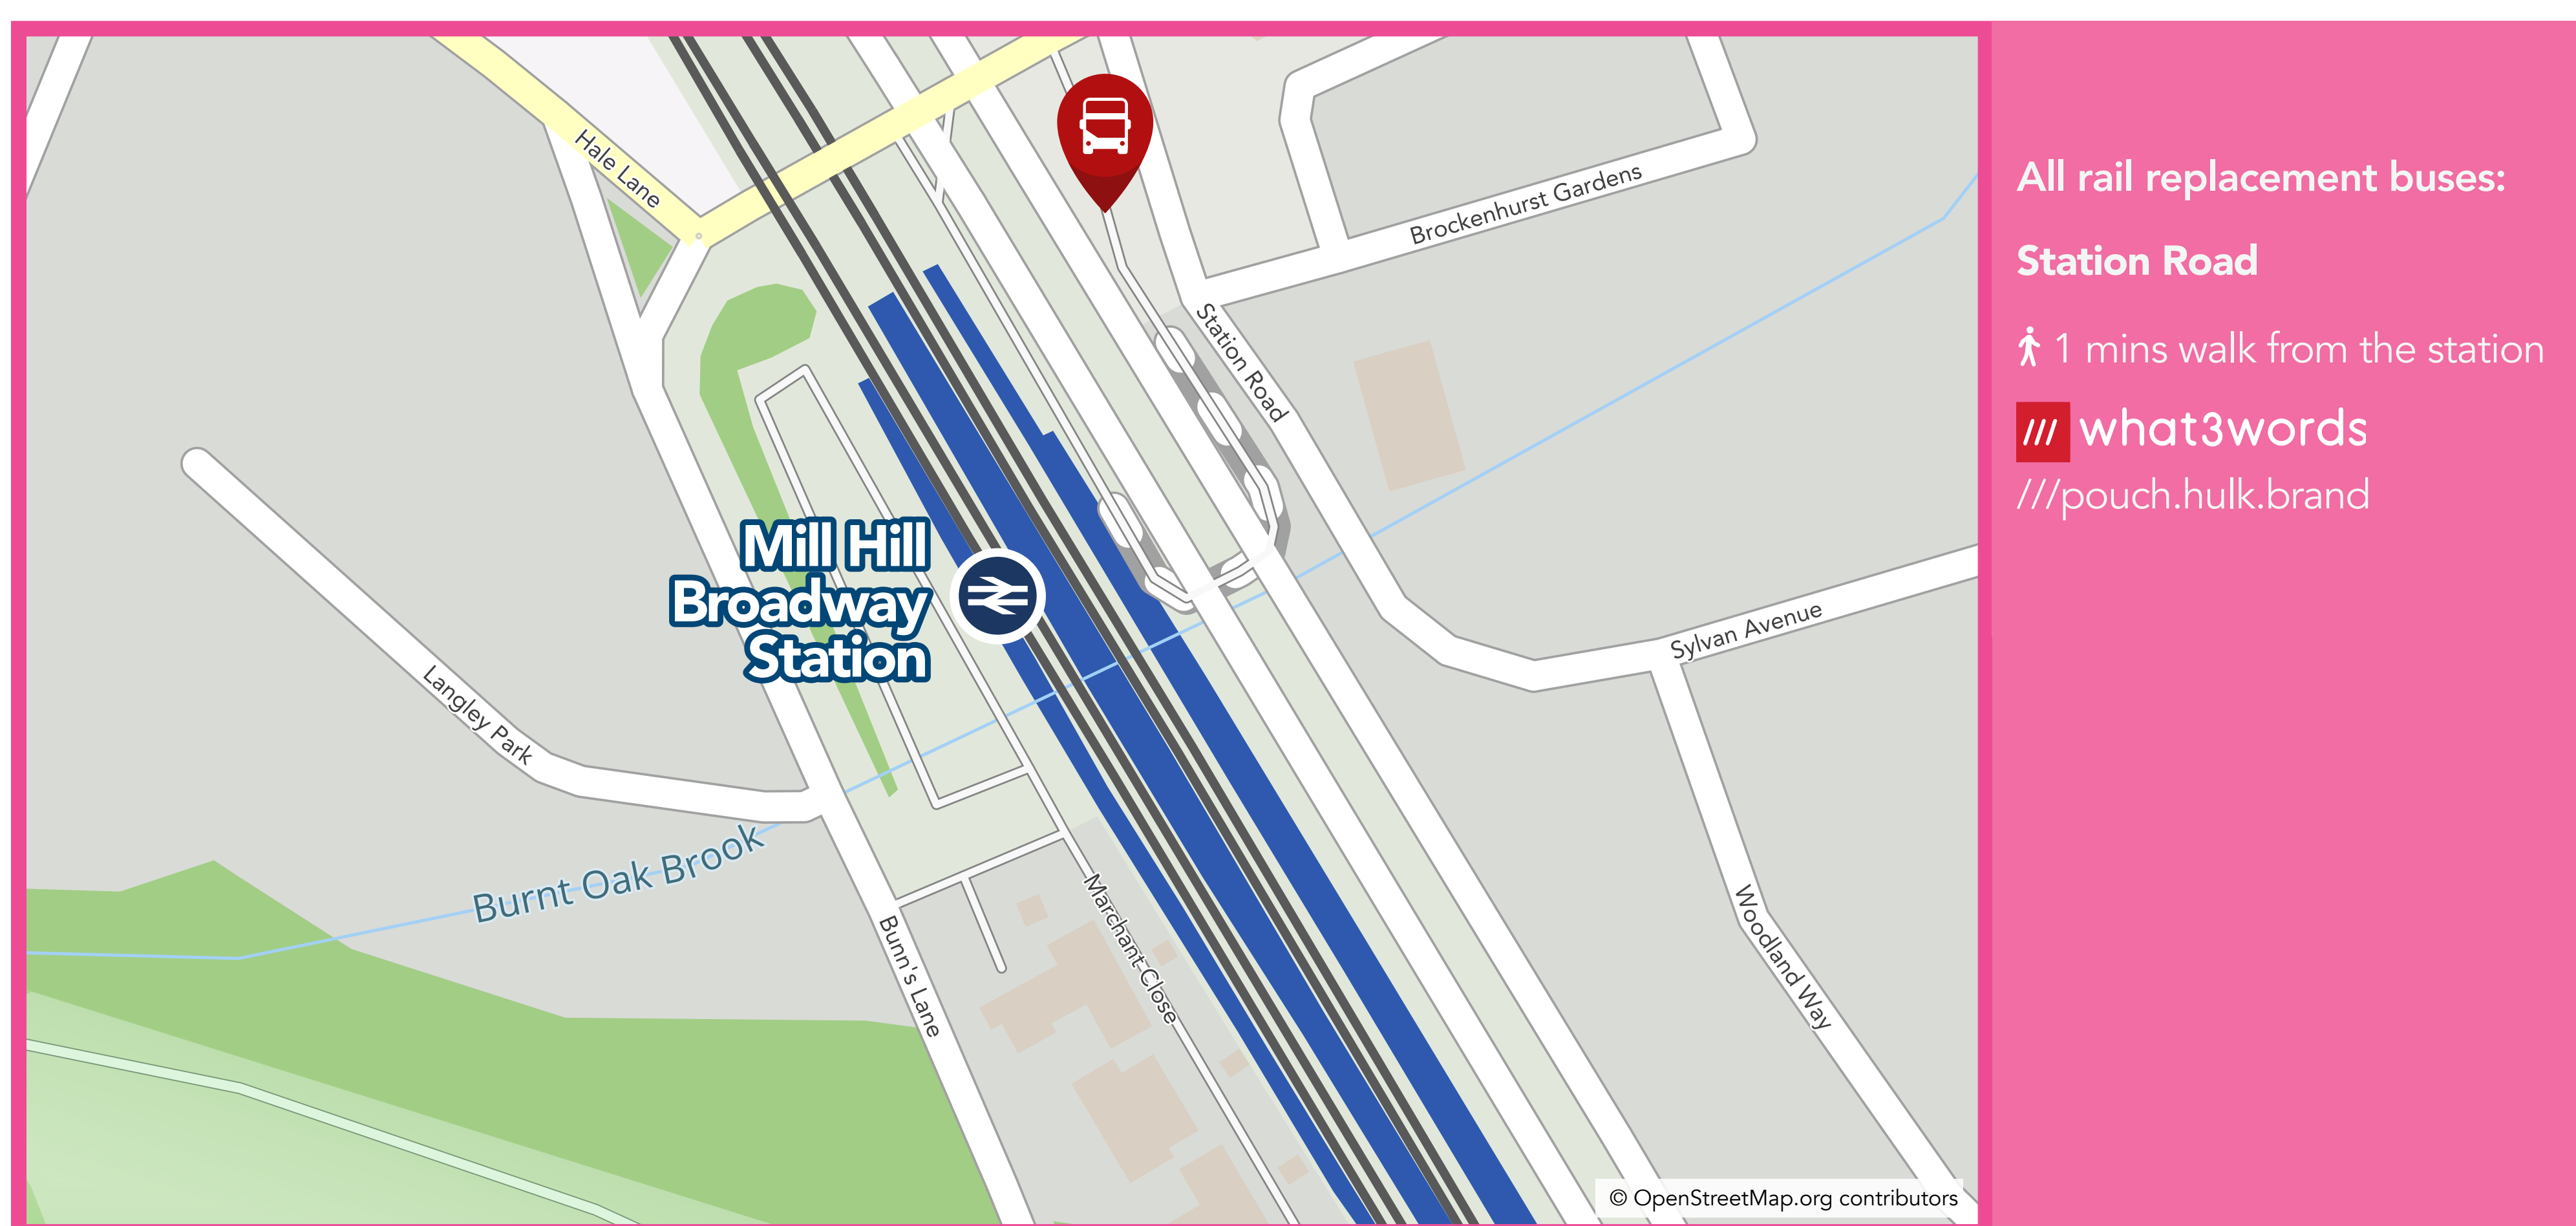

Where do I catch my replacement bus?

Mill Hill Broadway

When trains are unable to run due to improvement works or disruption, dedicated replacement buses will stop at the locations shown below.

Rail replacement buses will display a prominent sign in the front window.

For journeys on regular scheduled buses, information on bus stops can be found on the separate "Onward Travel" poster or by scanning the QR code below to access the information page for this station.

All rail replacement buses:

Station Road

↑ 1 mins walk from the station

/// **what3words**

///pouch.hulk.brand

For the latest information and to plan your journey:

- visit nationalrail.co.uk
- call National Rail Enquiries on **03457 48 49 50**
- speak to a member of staff or press the information button on the Help Point

Assisted travel

When we provide rail replacement buses or coaches, we use accessible vehicles. If this is not possible, we will provide an alternative accessible option.

If you would like to speak to the assisted travel team about your requirements, please contact them on:

- thameslinkrailway.com/assistedtravel
- **0800 058 2844**
- **0800 138 1018 (Textphone)**

Travelling with a full size bike

For safety reasons, we can't take non-folding bikes on rail replacement buses.

Buying a ticket

Please buy your rail ticket before you travel. Tickets cannot be bought onboard buses and you may be denied boarding if you attempt to board a bus without a ticket (unless ticket issuing facilities are not available).

Smartcard users

When boarding a rail replacement bus, please touch in and out at the station as usual.

Use What3words to navigate to your stop

Navigate to the stop using your phone using What3words. Visit what3words.com or download the What3words app and enter the reference words next to your stop on the map above to get precise directions.

Find out more info about this station at

thameslinkrailway.com →

ThamesLink /