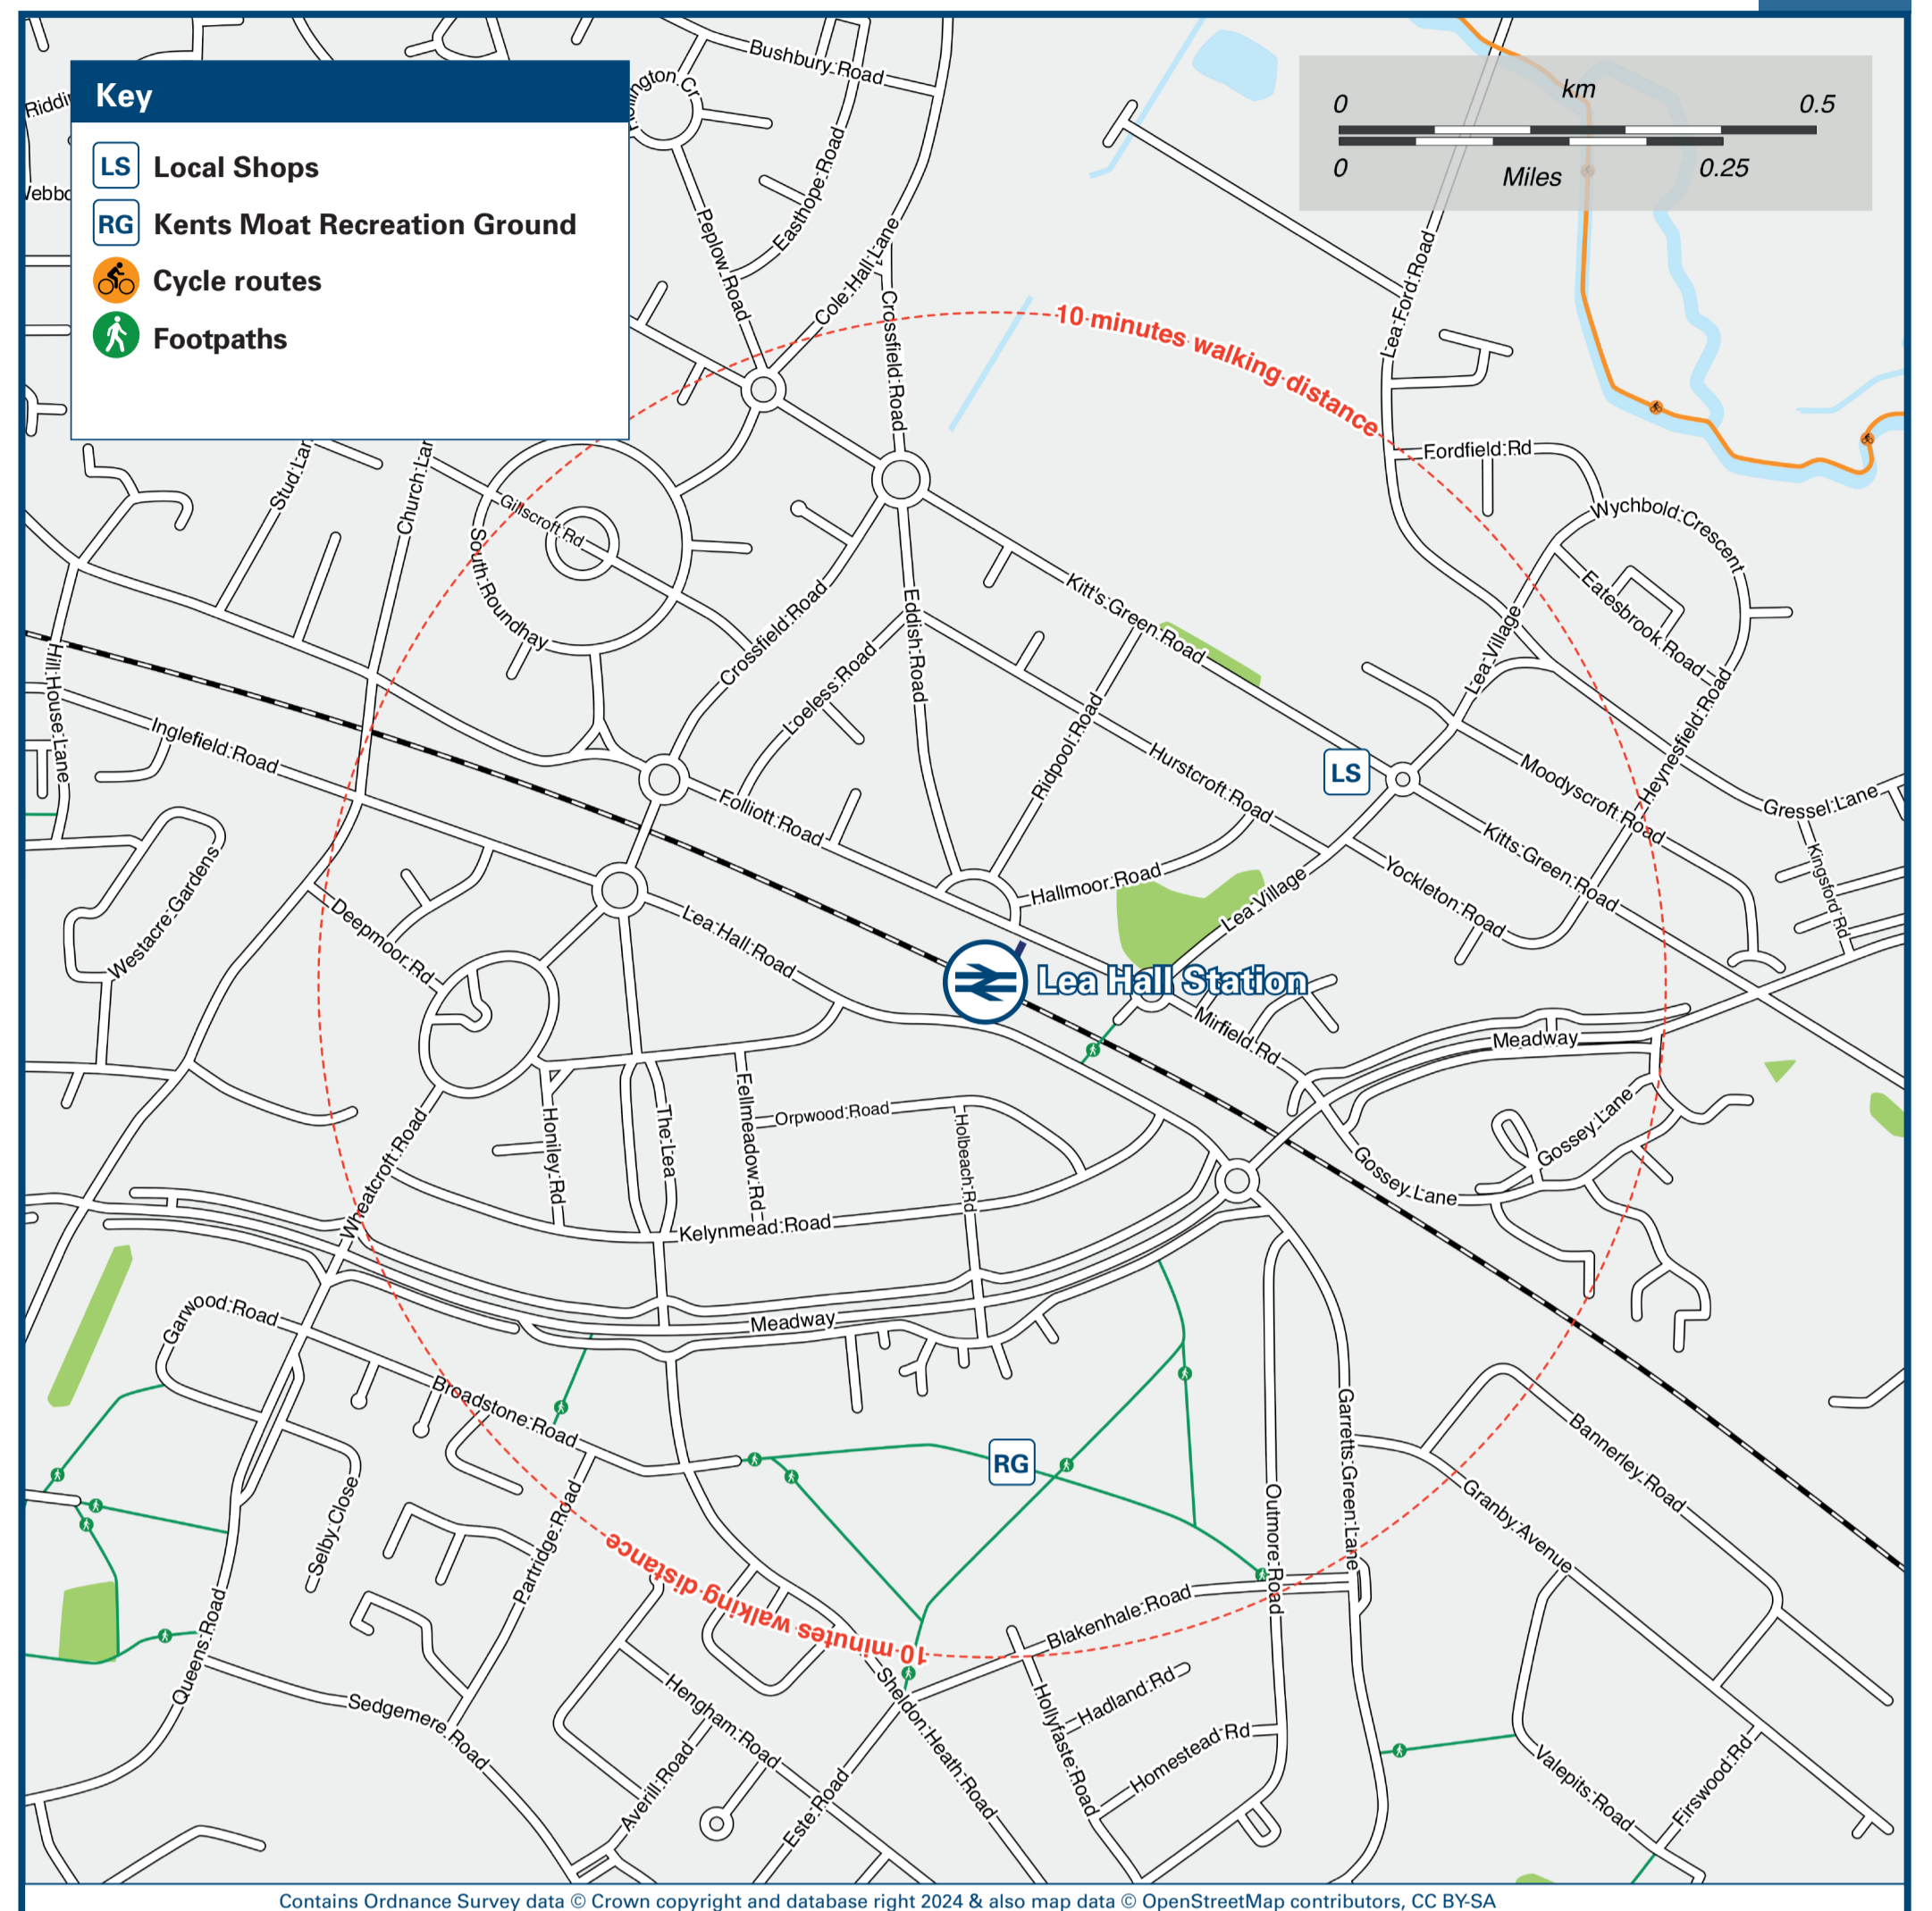

Local area map

Main destinations by bus

(Data correct at July 2024)

DESTINATION	BUS ROUTES	BUS STOP
Alum Rock	97	C
Birmingham	97	C
Birmingham Business Park	72, 97	B
Bordesley/ Bordesley Green	97	C
Chelmsley Wood Interchange	72, 97	B
Cranes Park	72	C
Deritend	97	C
Digbeth	97	C
Fordbridge	A9	A
	97	B
Garrets Green	72	C
Heartlands Hospital	97	C
Hobs Moat	72	C

DESTINATION	BUS ROUTES	BUS STOP
Kitts Green	A9	A
	72, 97	B
Lode Heath	72	C
Lyndon Green	A9	D
	72	C
Marston Green	72	B
Olton	A9	D
Shard End	A9	A
Sheldon	72	C
Smith's Wood	A9	A
Solihull Hospital	A9	D
	72	C
Solihull Interchange	72	C

DESTINATION	BUS ROUTES	BUS STOP
Solihull Town Centre	A9	D
	72	C
South Yardley	A9	D
Stechford	97	C
Stockfield	A9	D
Tile Cross	72, 97	B
Yardley	A9	D

Notes

Bus routes A9, 72 and 97 run every day, Mondays to Sundays, including Bank Holidays.
Connections for buses around Birmingham are available from the Chelmsley Wood Interchange or the Solihull Interchange.
Direct trains operate to this destination from this Station.
Change here for National Rail connecting services.

Taxis

Lea Hall has no taxi rank or cab office. Advance booking is essential, please consider using the following local operators: (Inclusion of this number doesn't represent any endorsement of the taxi firm)

Manor Cars
0121 786 2000

T C Cars
07398 166 341

Local Radio Cars
0121 770 7707

Further information about all onward travel

Local Cycle Info www.tfwm.org.uk/plan-your-journey/ways-to-travel/cycling-and-walking For more information about cycle routes.	National Cycle Info sustrans.org.uk Sustrans is the UK's leading sustainable transport charity.	Bus Times See timetable displays at bus stops. www.traveline.info 0871 200 22 33 call cost 13p per minute plus your phone company's access charge	NextBuses Find the bus times for your stop. Search for a bus stop by entering a postcode, street & town or a stop name & town.	PlusBus plusbus.info A discount price 'bus pass' that you buy with your train ticket. It gives you unlimited bus travel around your chosen town, on participating buses.

National Rail Enquiries

Online nationalrail.co.uk	NRE App Free National Rail Enquiries app for iOS and Android	Social Media facebook.com/nationalrailenq @nationalrailenq	Alert Me You can sign up to Alert Me messages on the National Rail Enquiries website where you can receive train and platform notifications directly to your smart phone. nationalrail.co.uk/alertme	Contact Centre 03457 48 49 50 Calls cost no more than calls to geographic numbers (01 or 02) and may be recorded.	PlusBike nationalrail.co.uk/plusbike For more information.