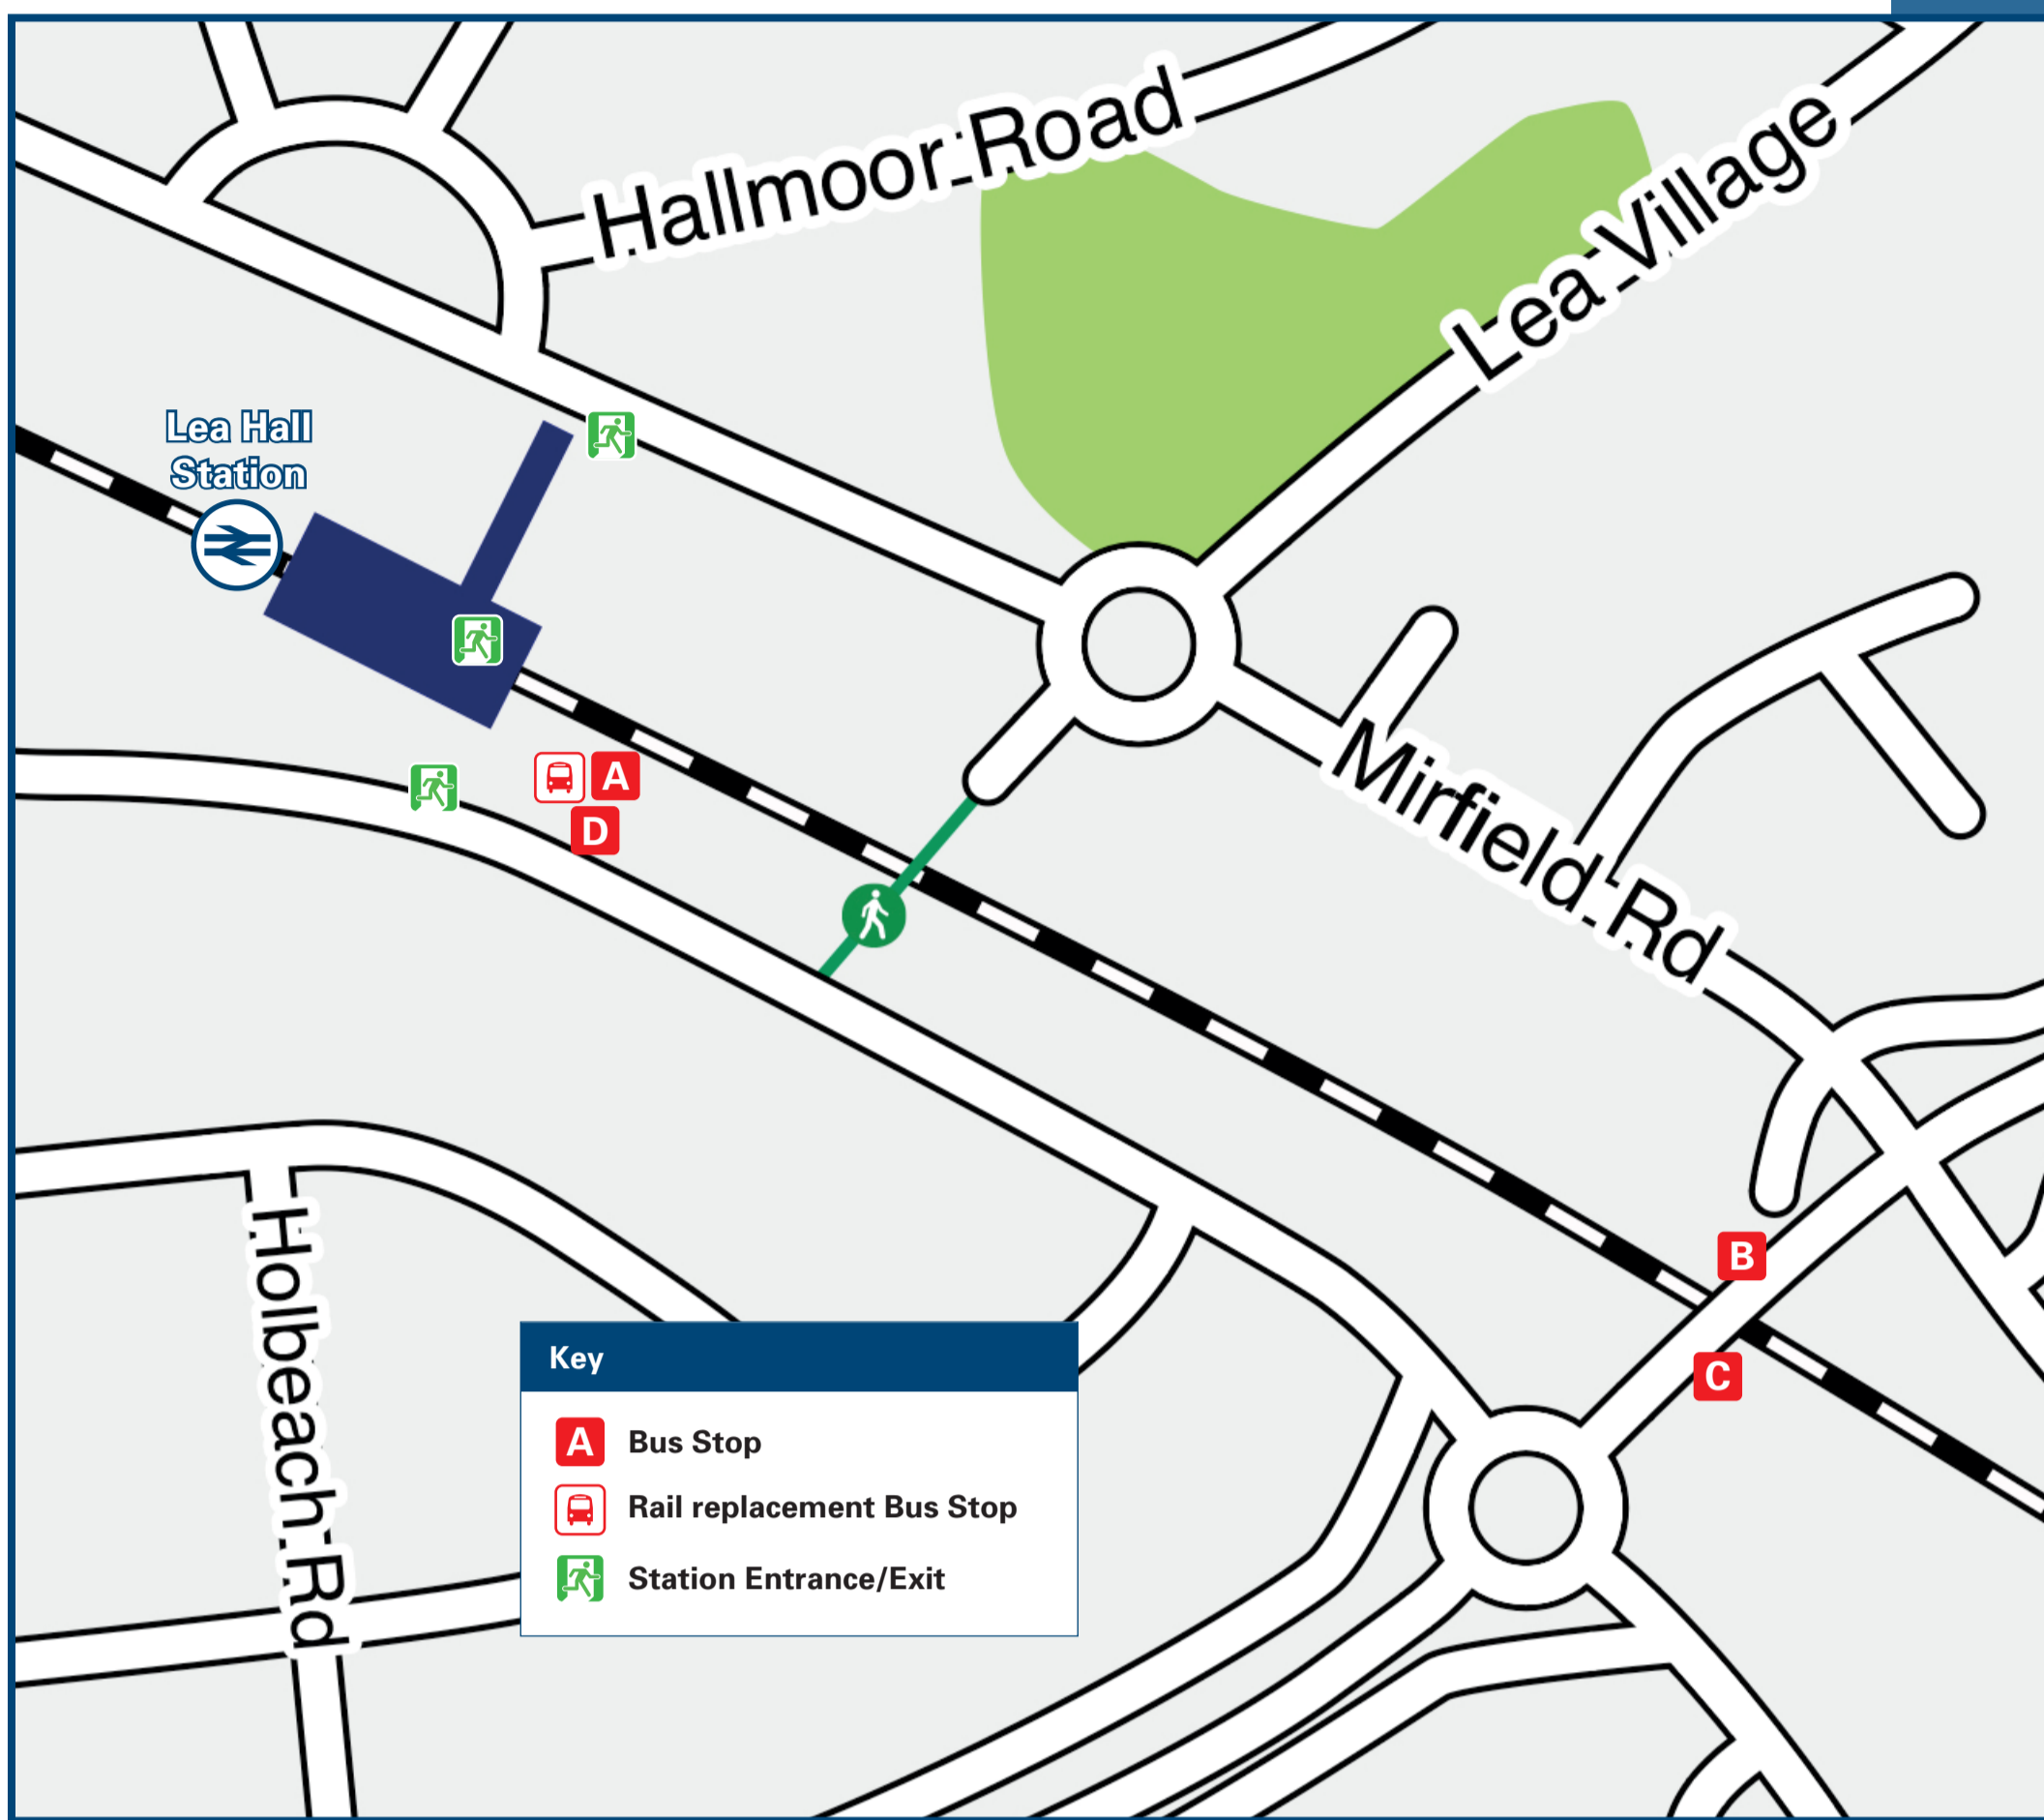

Lea Hall Station

Onward Travel Information

Buses

Buses/Coaches will collect from Lea Hall Road, at the Public Service Bus Stops (A & D) near to the station entrance.