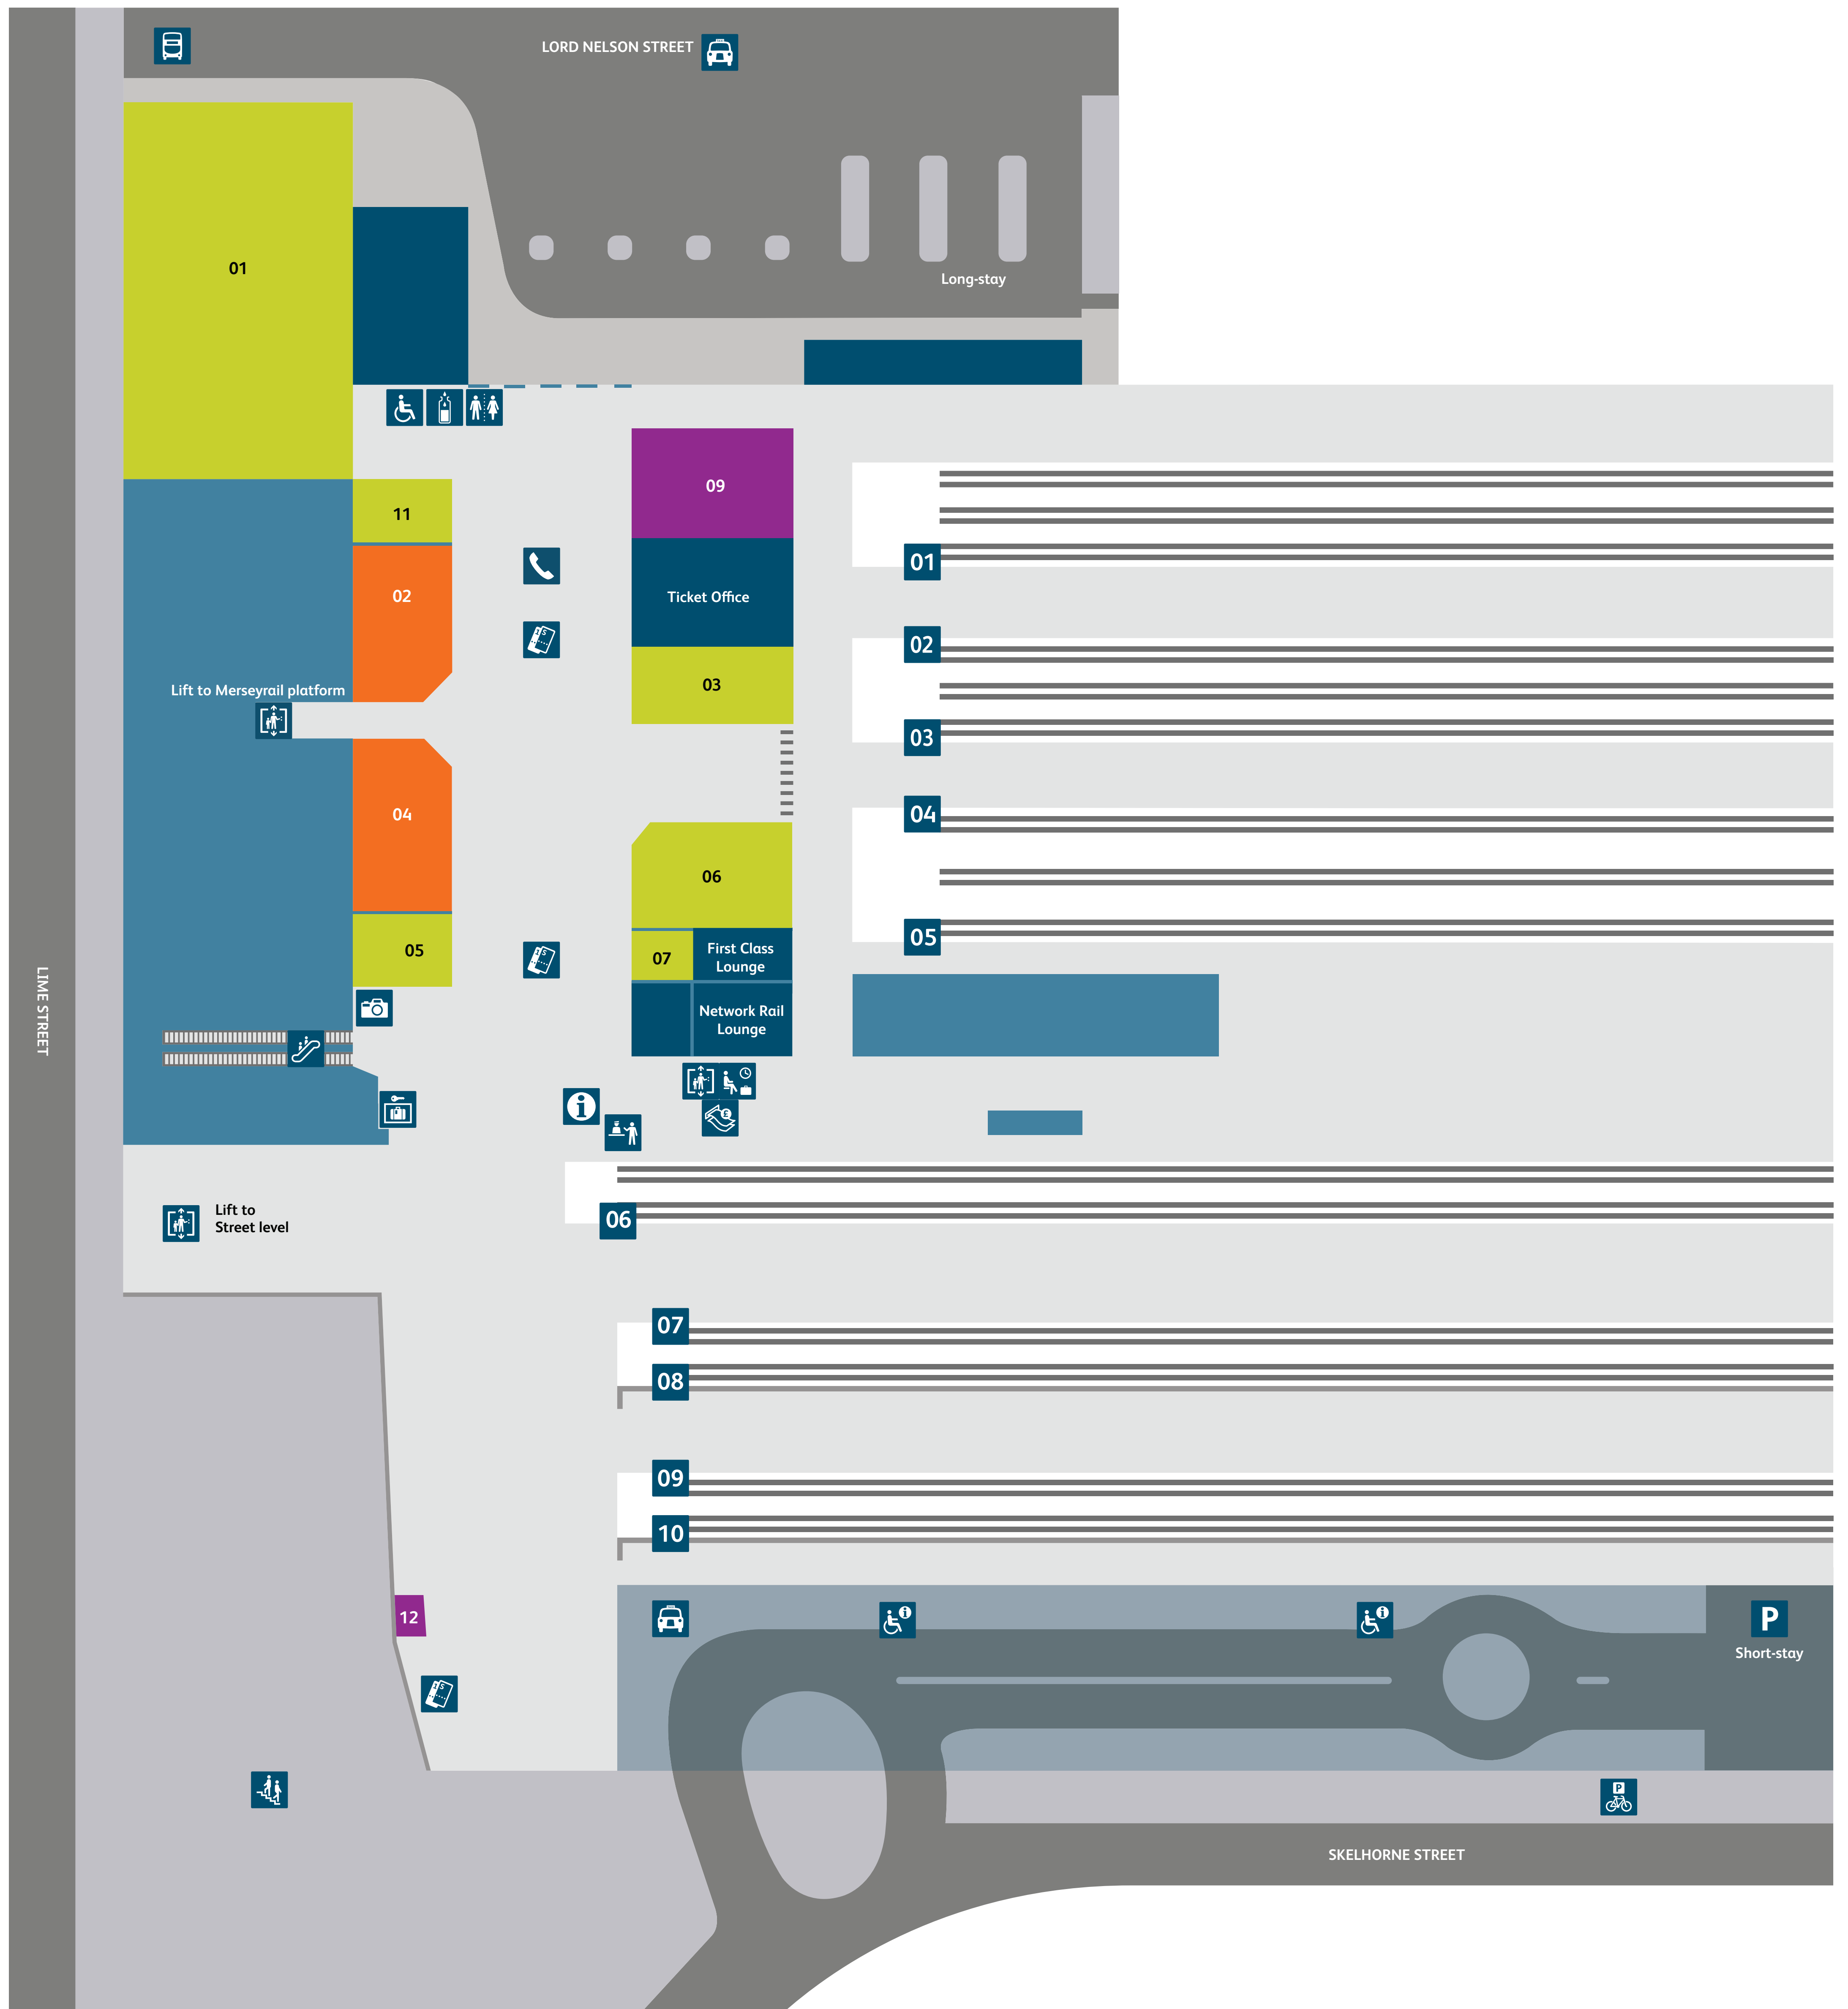

# Liverpool Lime Street

## Station map

### Services and facilities

- |                             |  |                   |  |
|-----------------------------|--|-------------------|--|
| Accessible toilets          |  | Lift              |  |
| Accessible assistance point |  | Parking           |  |
| Baby change                 |  | Platform numbers  |  |
| Bike park                   |  | Photo Booth       |  |
| Buses                       |  | Stairs            |  |
| Car hire                    |  | Station Reception |  |
| Cash point                  |  | Taxis             |  |
| Customer Lounge             |  | Tickets           |  |
| Escalators                  |  | Toilets           |  |
| Information                 |  | Water Fountain    |  |
| Left Luggage                |  |                   |  |

### Food and drink

- |   |  |
|---|--|
| Costa Coffee                                |  |
| JD Wetherspoon                              |  |
| Krispy Kreme                                |  |
| M&S Simply Food                             |  |
| Upper Crust                                 |  |
| Starbucks                                   |  |
| First Class Lounge/NWR lounge - upper level |  |