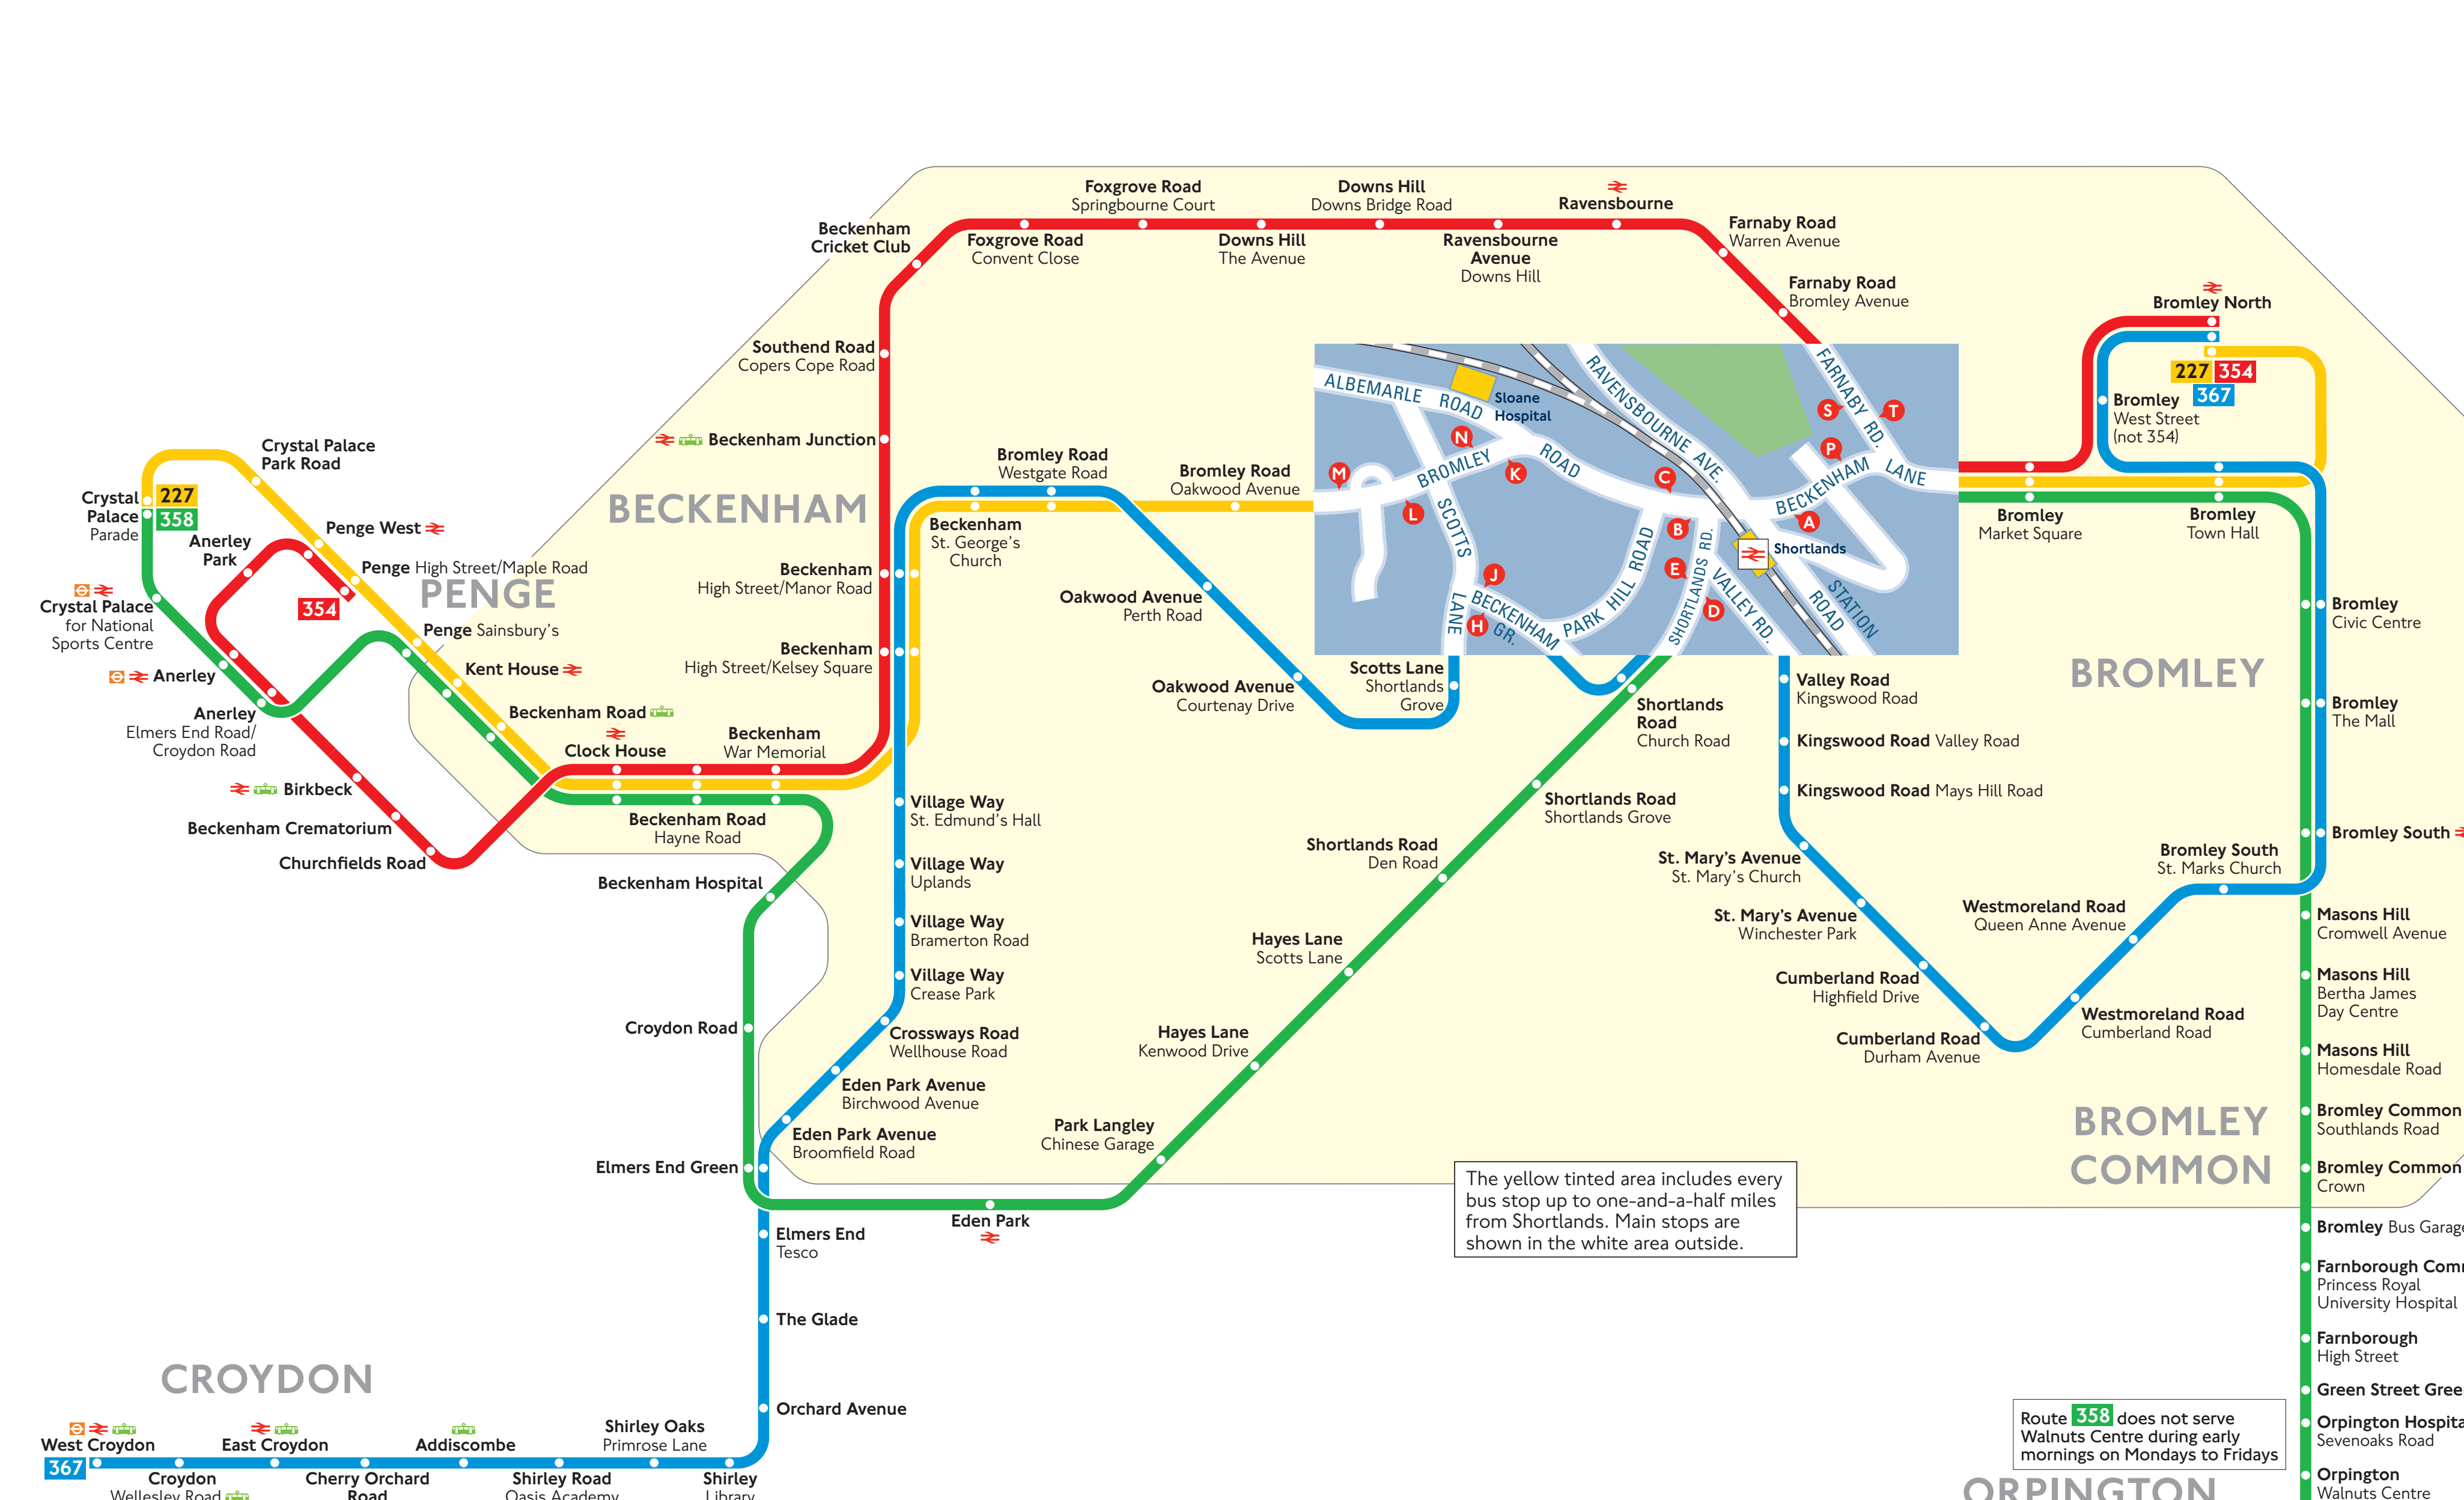

Bus map

Destination finder

Destination	Bus routes	Bus stops
Addiscombe	367	D H
Anerley	354	S
Anerley Park	354	S
Beckenham High Street/Kelsey Square and High Street/Manor Road	227	A B C D E
Beckenham St. George's Church	367	D H
Beckenham War Memorial	354	S
Beckenham Cricket Club	354	S
Beckenham Crematorium	354	S
Beckenham Hospital	358	A D
Beckenham Junction	358	A D
Beckenham Road Hayne Road	227	A B C D E
Beckenham Road	354	S
Birkenham Road	227	A B C D E
Birkbeck	354	S
Bromley Bus Garage	358	A D
Bromley Civic Centre and The Mall	358	A D
Bromley Market Square	354	S
Bromley Town Hall	227	A B C D E
Bromley West Street	367	D H
Bromley Common	358	A D
Bromley North	354	S
Bromley Road Oakwood Avenue	227	A B C D E
Bromley Road Westgate Road	227	A B C D E
Bromley South	358	A D
Bromley South St. Marks Church	367	D H

Destination	Bus routes	Bus stops
Cherry Orchard Road	367	D H
Churchfields Road	354	S
Clock House	354	S
Crossways Road Wallhouse Road and High Street/Manor Road	367	D H
Croydon Road	358	A D
Croydon Wellesley Road	367	D H
Crystal Palace	358	A D
Crystal Palace Parade	227	A B C D E
Crystal Palace Park Road	227	A B C D E
Cumberland Road	367	D H
Downs Hill	354	S
East Croydon	367	D H
Eden Park	358	A D
Eden Park Avenue	367	D H
Elmers End Tesco	358	A D
Elmers End Green	367	D H
Farnaby Road	354	S
Farnborough High Street	358	A D
Farnborough Common	358	A D
Princess Royal University Hospital	358	A D
Fogrove Road	354	S
Glade, The	367	D H
Green Street Green	358	A D
Hayes Lane	358	A D
Kent House	227	A B C D E
Kingswood Road	367	D H

Destination	Bus routes	Bus stops
Masons Hill	358	E F
Oakwood Avenue	367	D H
Orchard Avenue	367	D H
Orpington	358	A D
Orpington Waltons Centre	358	A D
Orpington Hospital	358	A D
Park Langley Chinese Garage	358	A D
Penze High Street/Maple Road	227	A B C D E
Penze Sainsbury's	227	A B C D E
Penze West	227	A B C D E
Princess Royal University Hospital	358	A D
Ravensbourne	354	S
Ravensbourne Avenue	354	S
St. Mary's Avenue	367	D H
Scotts Lane Shortlands Grove	367	D H
Shirley Library	367	D H
Shirley Oaks Princess Lane	367	D H
Shirley Road Class Academy	367	D H
Shortlands Road Church Road	358	A D
Shortlands Road Den Road and Shortlands Grove	367	D H
Southland Road Copers Cope Road	354	S
Valley Road Kingswood Road	367	D H
Village Way	367	D H
West Croydon	367	D H
Westmoreland Road	367	D H

Route finder

Bus route	Towards	Bus stops
227	Bromley North	A B C D E
354	Crystal Palace	A D
358	Orpington	A D
367	Bromley North	A B C D E
367	Bromley North	A B C D E
367	West Croydon	D H

Key

- Connections with London Overground
- Connections with National Rail
- Connections with Tramlink
- Not early mornings on Mondays to Fridays

Ways to pay