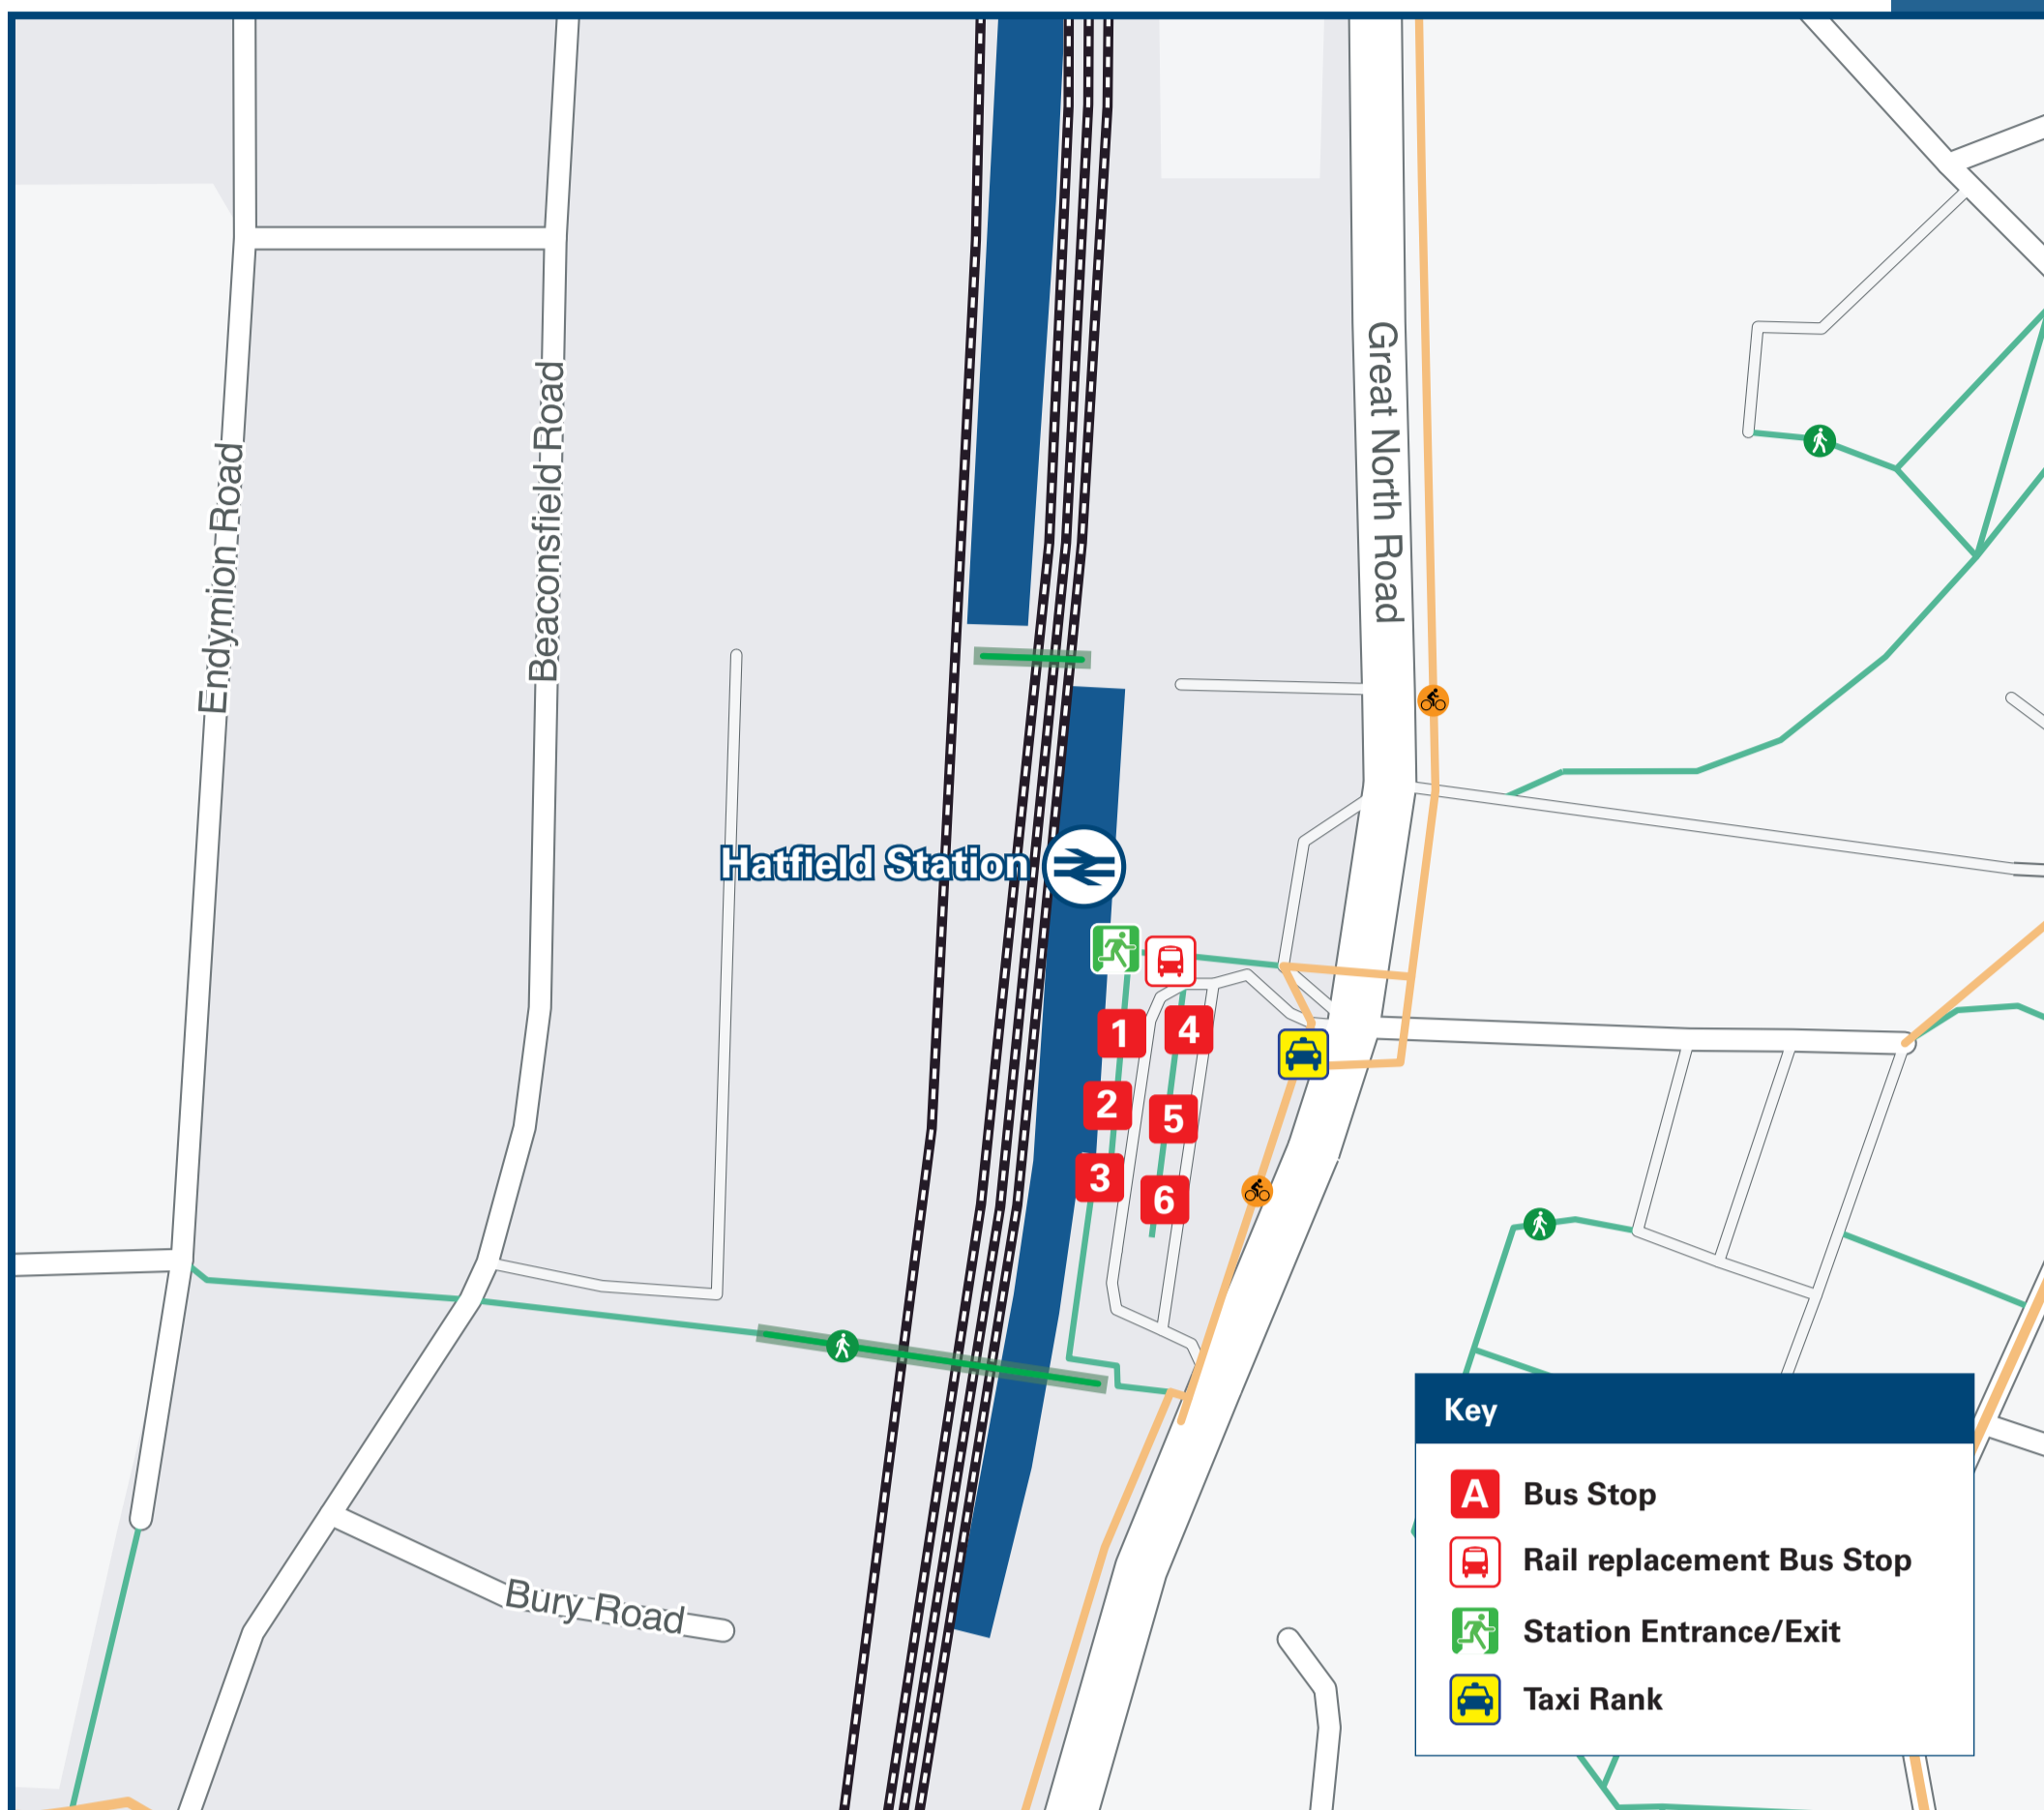

Hatfield Station

Onward Travel Information

Buses and Taxis

Rail replacement buses depart from the Bus Interchange.

Local area map

Hatfield is a PlusBus area

PlusBus is a discount price 'bus pass' that you buy with your train ticket. It gives you unlimited bus travel around your chosen town, on participating buses. Visit www.plusbus.info

Main destinations by bus

(Data correct at May 2024)

DESTINATION	BUS ROUTES	BUS STOP
Barnet Hospital	614	Stop 3
Birchwood	302	Stop 3
Broxbourne	341-, 641~	Stop 2, 3
Burnt Oak (Broadway)	614	Stop 2
Bushey (Railway Station)	602	Stop 2
Chiswell Green	724	Stop 1
Edgware	614	Stop 3
Ellenbrook (St Albans Road West)	301, 302, 724	Stop 1
Essendon	341~	Stop 3
Fleetville (St Albans)	301, 302, 724	Stop 1
Harlow (Bus Station)	724	Stop 1
Hatfield Business Park	341-, 653	Stop 2
	602	Stop 1
Hatfield House	Pedestrian entrance to Hatfield House is opposite this station.	
Hatfield (The Galleria Outlet Shopping)	301, 302, 341-, 602, 614, 724	Stops 1, 2, 3
Hatfield (Town Centre)	10 - 15 minutes walk from this station (please see Local area map)	
	301, 302, 341-, 602, 641-, 653, 724	Stops 1, 2
Hatfield (UH de Havilland campus)	301, 302, 341-, 602, 614, 641-, 653, 724	Stops 1, 2, 3
Hatfield (UH The Forum campus)	341-, 602, 614, 641-, 653	Stops 1, 2, 3
Heathrow Airport	724	Stop 1
Hemel Hempstead	302	Stop 1