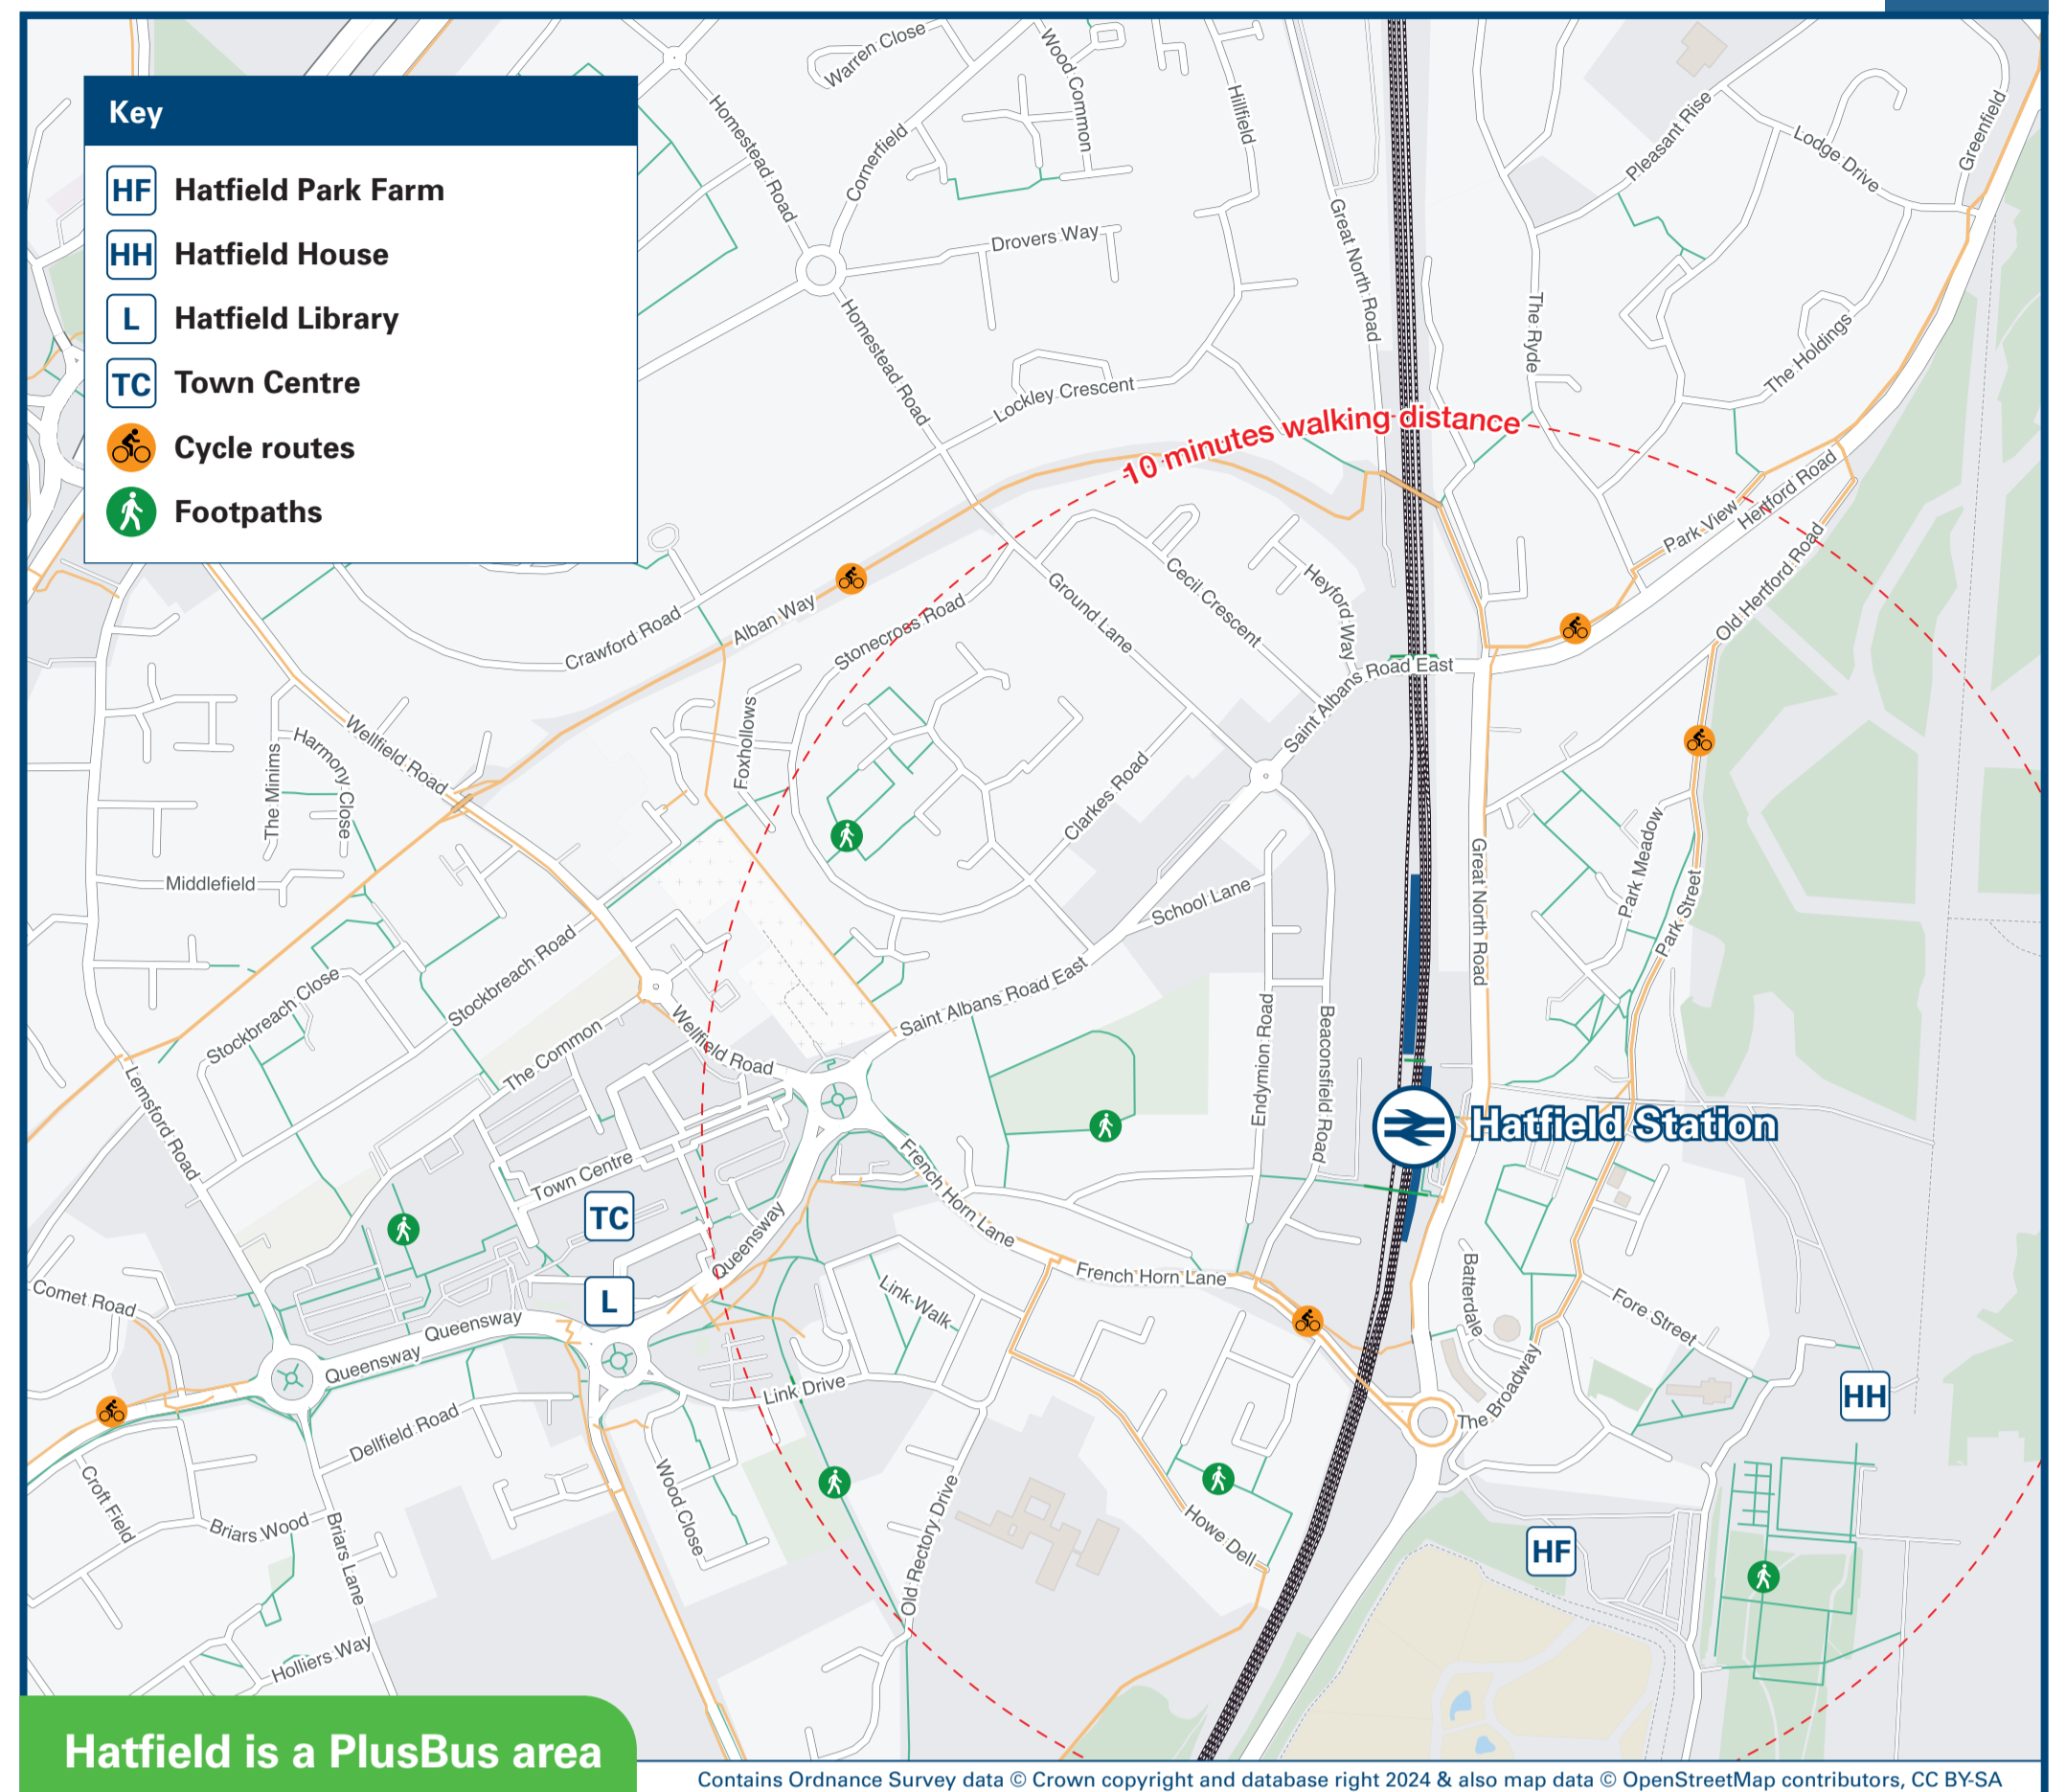

Hatfield Station

Onward Travel Information

Buses and Taxis

Rail replacement buses depart from the Bus Interchange.

Local area map

Hatfield is a PlusBus area

PlusBus is a discount price 'bus pass' that you buy with your train ticket. It gives you unlimited bus travel around your chosen town, on participating buses. Visit www.plusbus.info

Main destinations by bus

(Data correct at May 2024)

DESTINATION	BUS ROUTES	BUS STOP
Barnet Hospital	614	Stop 3
Birchwood	302	Stop 3
Broxbourne	341-, 641~	Stop 2, 3
Burnt Oak (Broadway)	614	Stop 2
Bushey (Railway Station)	602	Stop 2
Chiswell Green	724	Stop 1
Edgware	614	Stop 3
Ellenbrook (St Albans Road West)	301, 302, 724	Stop 1
Essendon	341~	Stop 3
Fleetville (St Albans)	301, 302, 724	Stop 1
Harlow (Bus Station)	724	Stop 1
Hatfield Business Park	341-, 653	Stop 2
	602	Stop 1
Hatfield House	Pedestrian entrance to Hatfield House is opposite this station.	
Hatfield (The Galleria Outlet Shopping)	301, 302, 341-, 602, 614, 724	Stops 1, 2, 3
Hatfield (Town Centre)	10 - 15 minutes walk from this station (please see Local area map)	
	301, 302, 341-, 602, 641-, 653, 724	Stops 1, 2
Hatfield (UH de Havilland campus)	301, 302, 341-, 602, 614, 641-, 653, 724	Stops 1, 2, 3
Hatfield (UH The Forum campus)	341-, 602, 614, 641-, 653	Stops 1, 2, 3
Heathrow Airport	724	Stop 1
Hemel Hempstead	302	Stop 1