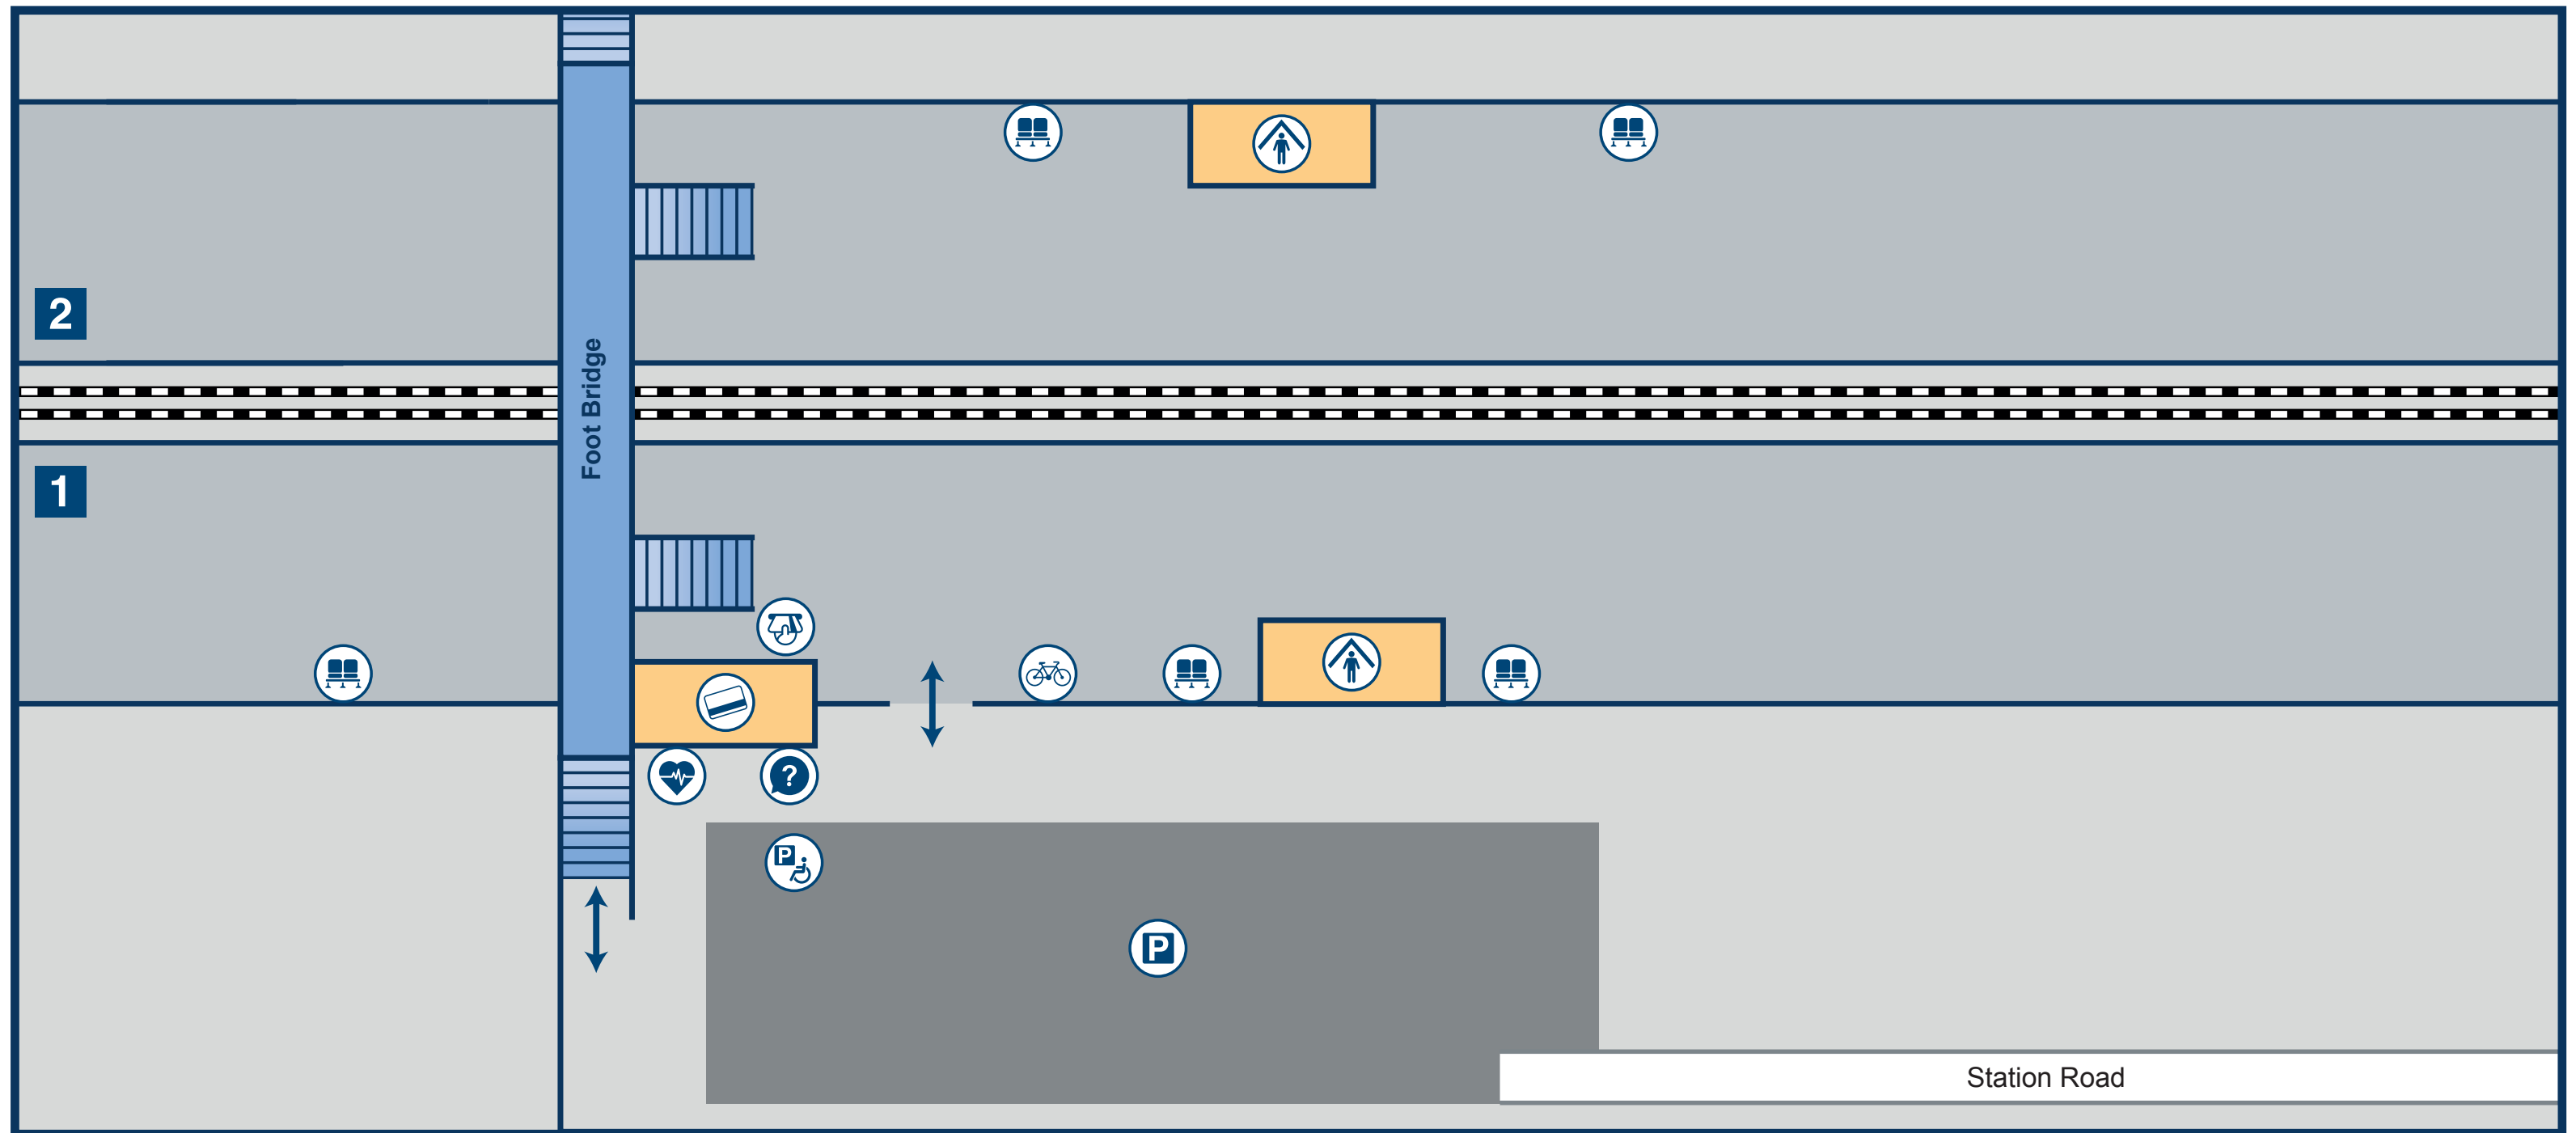

Crowhurst Station Plan

Key

- | | | | |
|---|--|--|--|
|  Car Park |  Disabled Parking |  Platform |  Ticket Machine |
|  Cycle Rack |  Entrance / Exit |  Seats |  Ticket Office |
|  Defibrillator |  Help Point |  Shelter | |