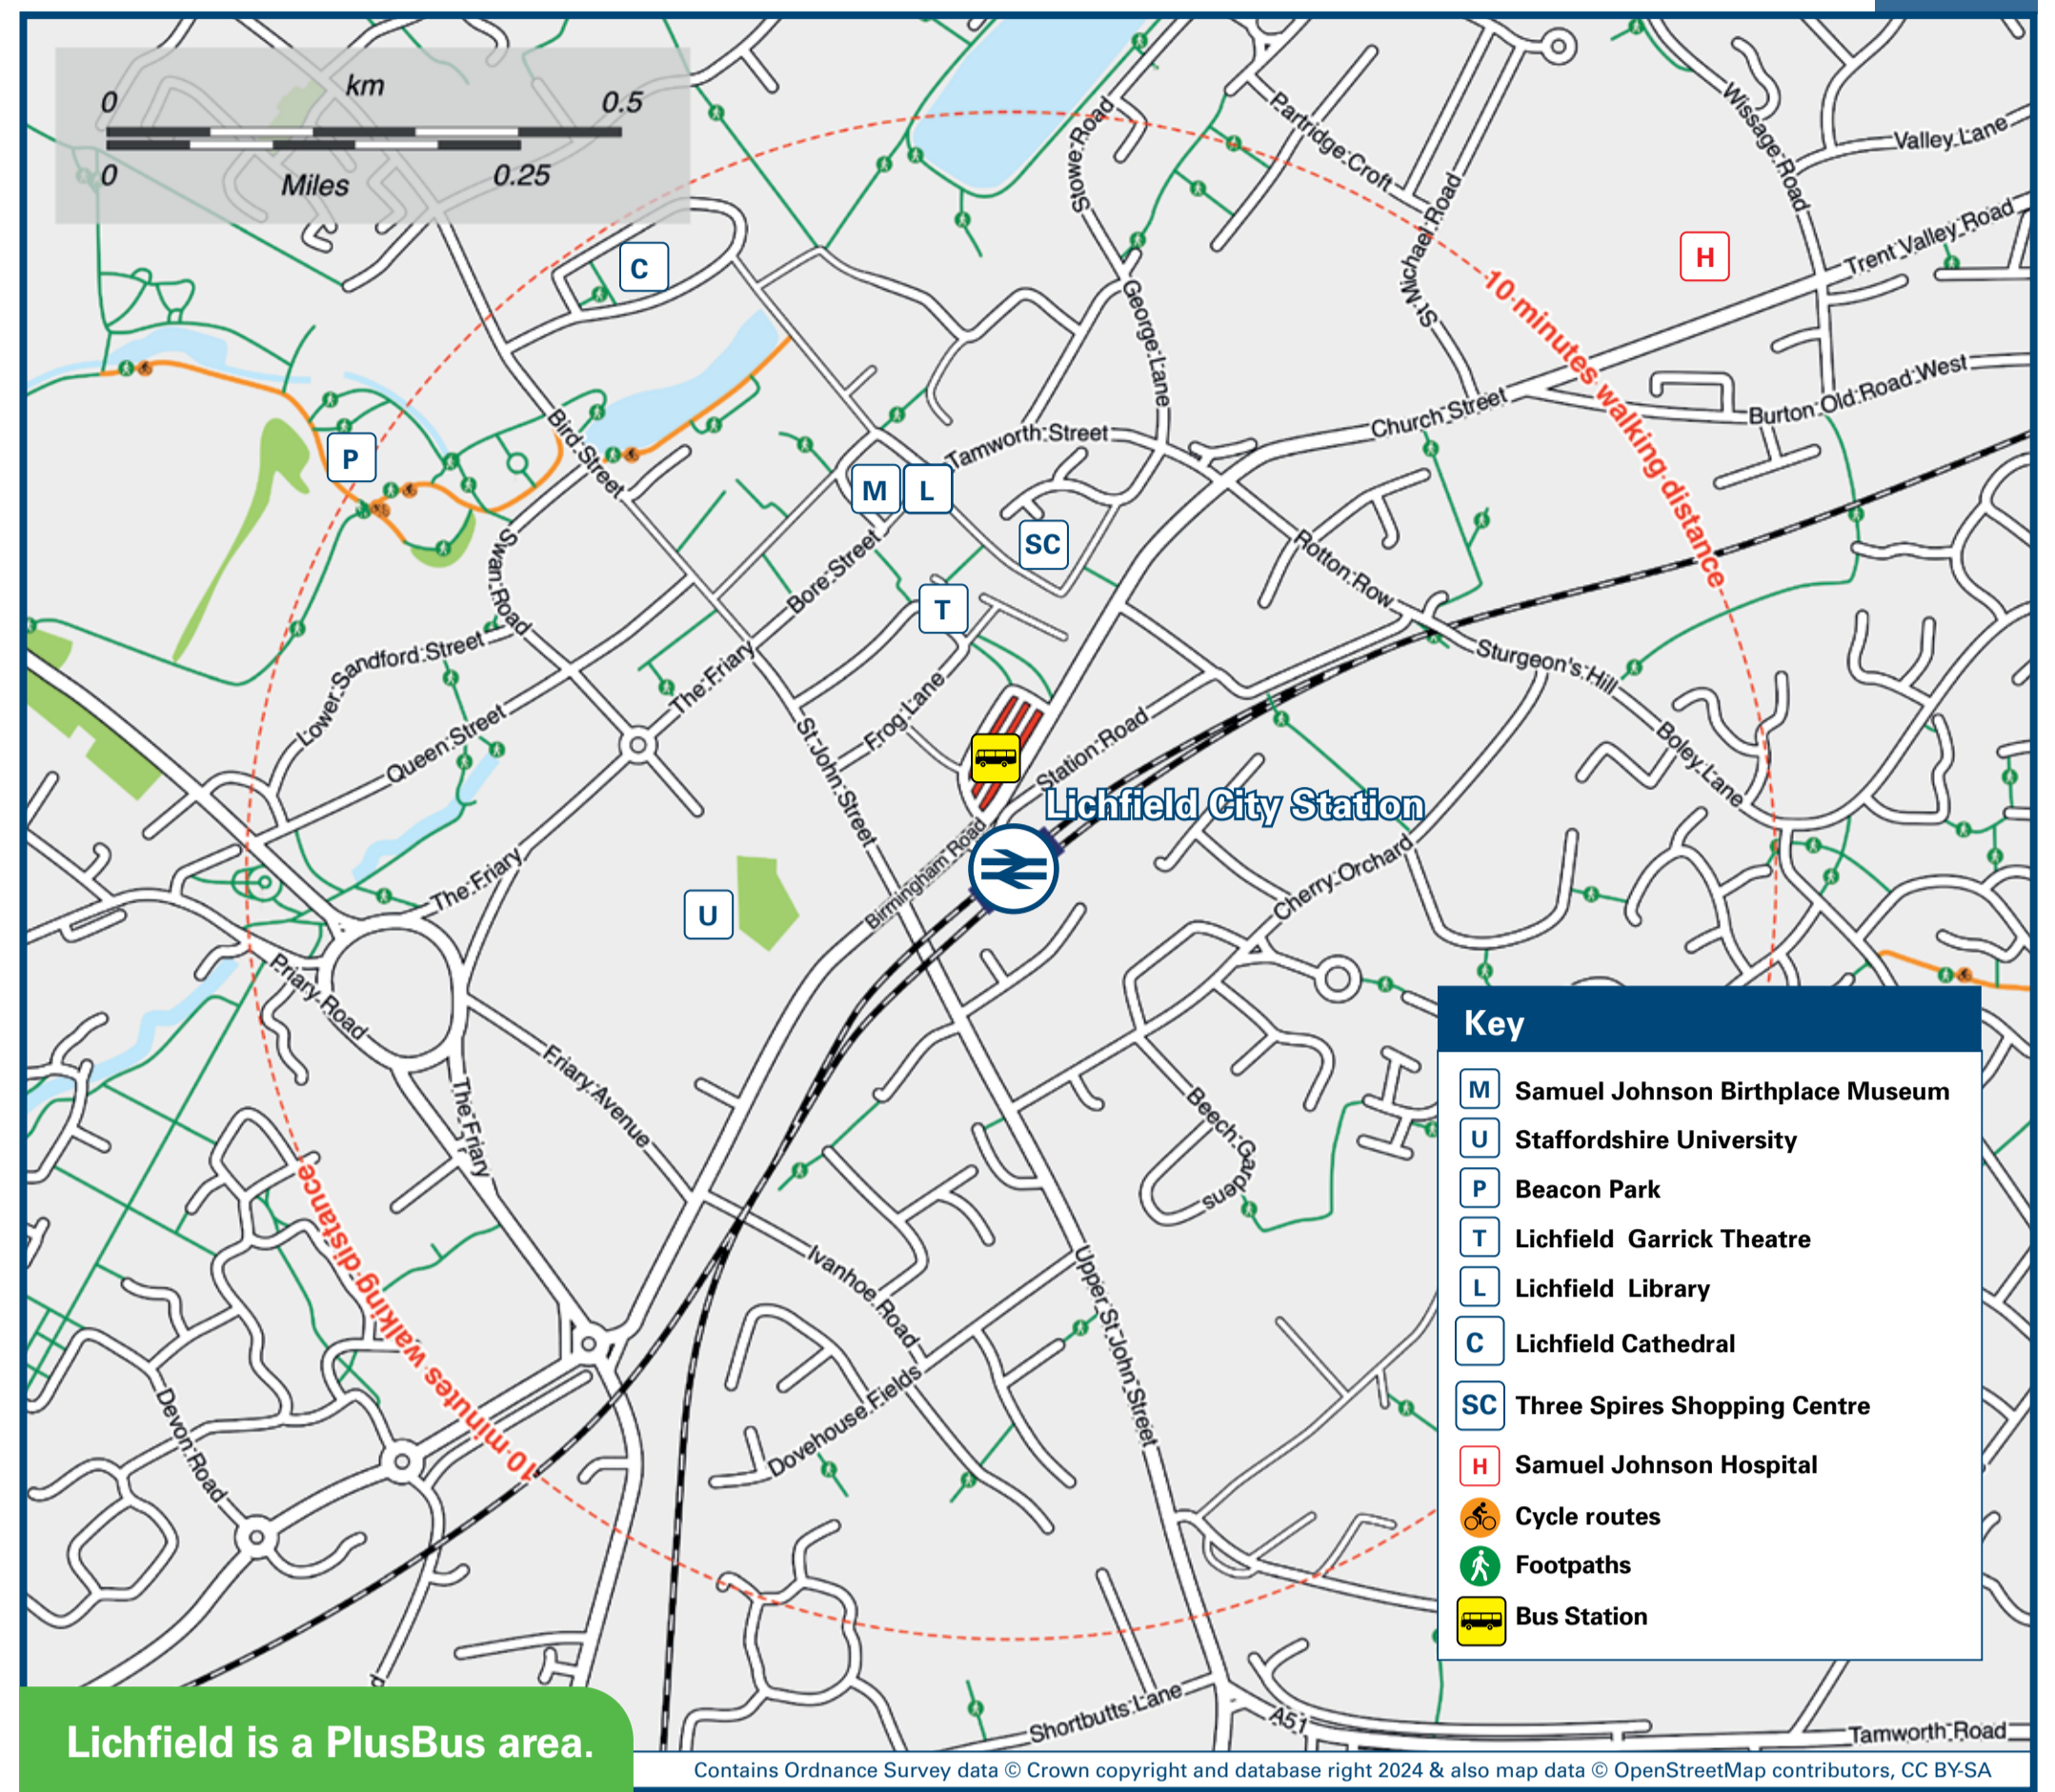

Local area map

Lichfield is a PlusBus area.

PlusBus is a discount price 'bus pass' that you buy with your train ticket. It gives you unlimited bus travel around your chosen town, on participating buses. Visit www.plusbus.info

Main destinations by bus

(Data correct at September 2024)

DESTINATION	BUS ROUTES	BUS STOP
Aldridge	36, 36A	Bus Stn Stand 8
Alrewas	12, 12E	Bus Stn Stand 1
Armitage	828	Bus Stn Stand 1
Barton-under-Needwood	12, 12E	Bus Stn Stand 1
Boney Hey	60, 62	Bus Stn Stand 7
Branston	12, 12E, X12	Bus Stn Stand 1
Brereton	828	Bus Stn Stand 1
Brownhills	8	Bus Stn Stand 7
Burntwood	8, 60, 62	Bus Stn Stand 7
Burton-upon-Trent	12, 12E, X12	Bus Stn Stand 1
Cannock	60, 62	Bus Stn Stand 7
Cannock Wood	62	Bus Stn Stand 7
Chase Terrace	8, 60, 62	Bus Stn Stand 7
Chasetown	8, 60, 62	Bus Stn Stand 7
Clayhanger	8	Bus Stn Stand 7
Fradley	12, 12E, 33	Bus Stn Stand 1
Fradley Park (Industrial Estate)	12, 12E, 33	Bus Stn Stand 1
Great Haywood	828	Bus Stn Stand 1
Handsacre	828	Bus Stn Stand 1
Hazelslade	62	Bus Stn Stand 7
Heath Hayes	60	Bus Stn Stand 7
Hednesford	62	Bus Stn Stand 7
Hopwas	765, X65, X66	Bus Stn Stand 5
Kings Bromley	12	Bus Stn Stand 1
Lichfield (Boley Park, Roman Way)	765	Bus Stn Stand 5
Lichfield (Borrowcop Hill, Tamworth Road)	765, X66	Bus Stn Stand 5
Lichfield (Darwin Park, Sainte Foy Avenue)	X3	Bus Stn Stand 8

DESTINATION	BUS ROUTES	BUS STOP
Lichfield (Dimbles, Weston Road)	31+, 32+	Bus Stn Stand 4, 5
Lichfield (Friary Meadow, Birmingham Road)	36, X3	Bus Stn Stand 3
Lichfield (Morrisons, Beacon Street)	32+	Bus Stn Stand 4, 5
Lichfield (Netherstowe, Eastern Avenue)	33, 826, 828	Bus Stn Stand 1
Lichfield (Stafford Road, Eastern Avenue)	31+, 32+	Bus Stn Stand 4, 5
Lichfield (Samuel Johnson Hospital)	12, 12E, X12	Bus Stn Stand 1
Lichfield (Trent Valley Road)	31+	Bus Stn Stand 4, 5
Little Haywood	828	Bus Stn Stand 1
Littleworth	62	Bus Stn Stand 7
Lynn	36	Bus Stn Stand 3
Mere Green	X3	Bus Stn Stand 3
Muckley Corner	36A	Bus Stn Stand 3
Norton Canes	60	Bus Stn Stand 7
Orgreave	12	Bus Stn Stand 1
Prospect Village	62	Bus Stn Stand 7
Rawnsley	62	Bus Stn Stand 7
Rugeley	828	Bus Stn Stand 1
Rushall	8	Bus Stn Stand 7
Shenstone	36, 36A	Bus Stn Stand 3
Stafford	36, X3	Bus Stn Stand 3
Stafford	828	Bus Stn Stand 1
Streethay	12, 12E, X12	Bus Stn Stand 1
Stonnall	36	Bus Stn Stand 3
Sutton Coldfield	X3	Bus Stn Stand 3

DESTINATION	BUS ROUTES	BUS STOP
Tamworth	765, X65, X66	Bus Stn Stand 5
Wall Turn (Birmingham Road)	36, X3	Bus Stn Stand 8
Wall Village (The Butts)	36*	Bus Stn Stand 8
Walsall	8	Bus Stn Stand 7
Whittington Barracks (for Museum)	36, 36A	Bus Stn Stand 3
Whittington Village	765	Bus Stn Stand 5
Yoxall	12	Bus Stn Stand 1

Notes