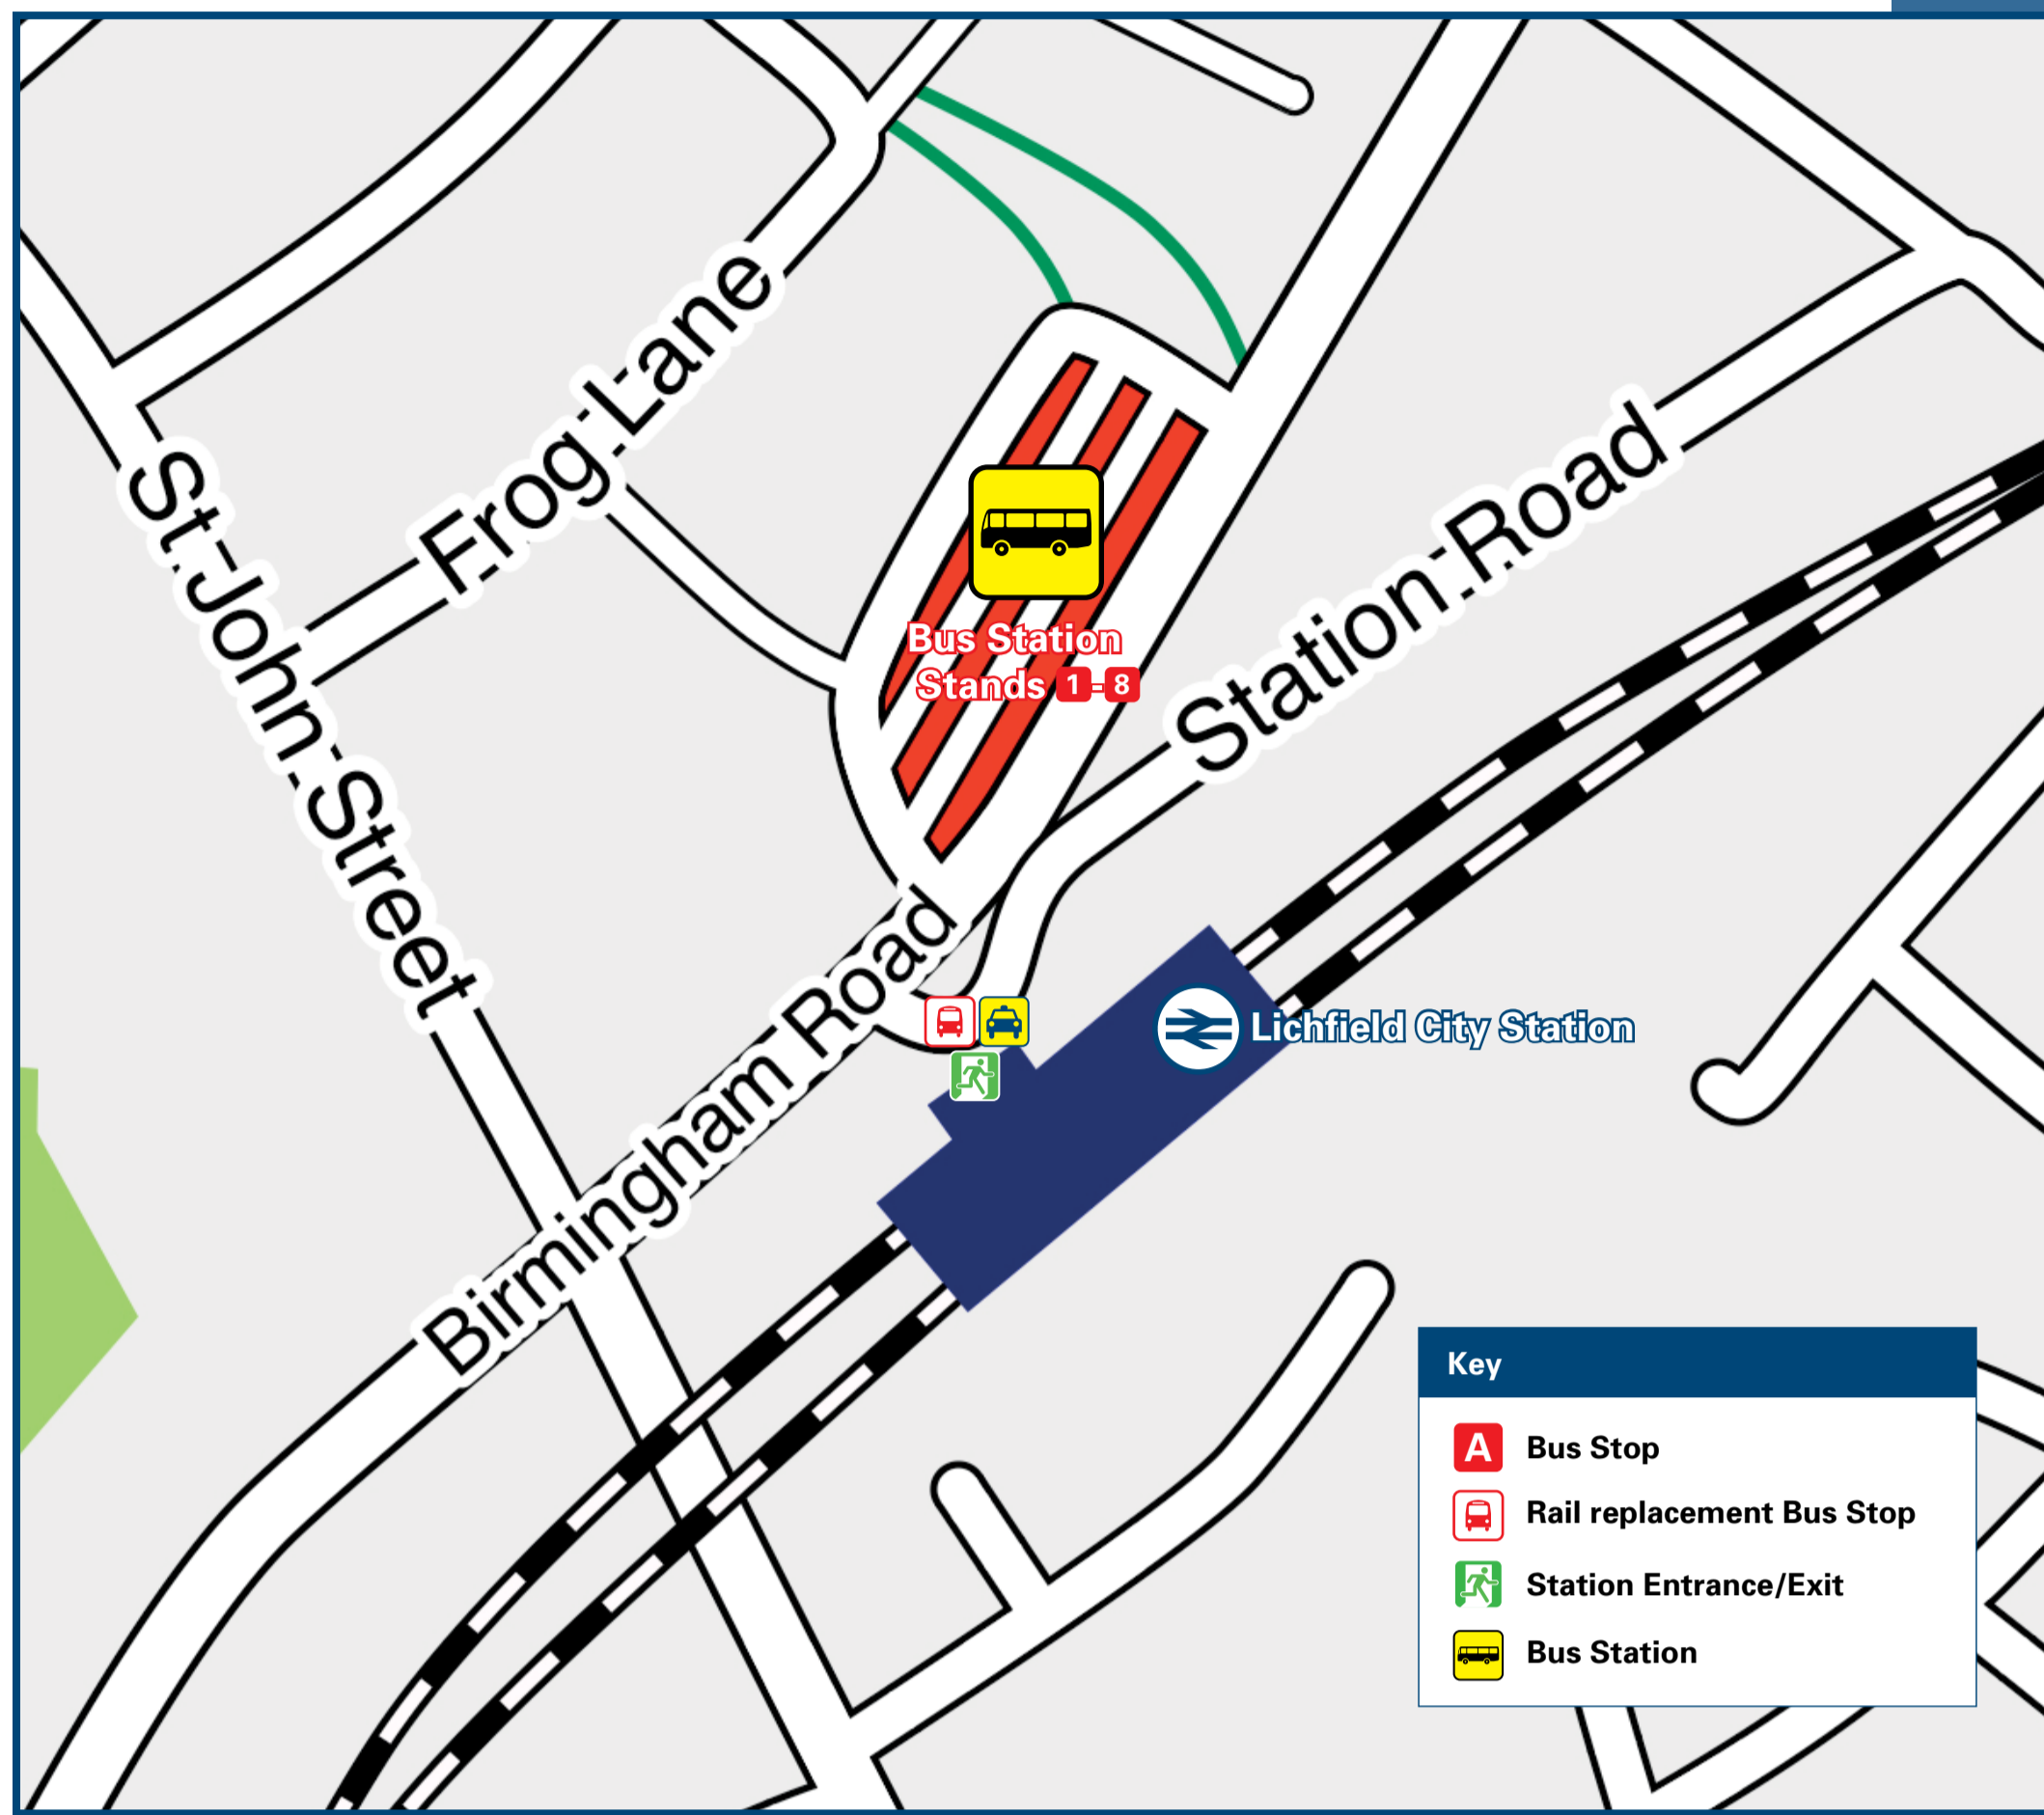

Lichfield City Station

Onward Travel Information

Buses and Taxis

Rail replacement buses or coaches depart from the station front.

Local area map

Lichfield is a PlusBus area.

PlusBus is a discount price 'bus pass' that you buy with your train ticket. It gives you unlimited bus travel around your chosen town, on participating buses. Visit www.plusbus.info

DESTINATION	BUS ROUTES	BUS STOP
Lichfield (Dimbles, Weston Road)	31+, 32+	Bus Stn Stand 4, 5
Lichfield (Friary Meadow, Birmingham Road)	36, X3	Bus Stn Stand 3
Lichfield (Morrisons, Beacon Street)	32+	Bus Stn Stand 4, 5
Lichfield (Netherstowe, Eastern Avenue)	33, 826, 828	Bus Stn Stand 1
Lichfield (Stafford Road, Eastern Avenue)	31+, 32+	Bus Stn Stand 4, 5
Lichfield (Samuel Johnson Hospital)	12, 12E, X12	Bus Stn Stand 1
Lichfield (Trent Valley Road)	31+	Bus Stn Stand 4, 5
Little Haywood	828	Bus Stn Stand 1
Littleworth	62	Bus Stn Stand 7
Lynn	36	Bus Stn Stand 3
Mere Green	X3	Bus Stn Stand 3
Muckley Corner	36A	Bus Stn Stand 3
Norton Canes	60	Bus Stn Stand 7
Orgreave	12	Bus Stn Stand 1
Prospect Village	62	Bus Stn Stand 7
Rawnsley	62	Bus Stn Stand 7
Rugeley	828	Bus Stn Stand 1
Rushall	8	Bus Stn Stand 7
Shenstone	36, 36A	Bus Stn Stand 3
Stafford	36, X3	Bus Stn Stand 3
Stafford	828	Bus Stn Stand 1
Streethay	12, 12E, X12	Bus Stn Stand 1
Stonnall	36	Bus Stn Stand 3
Sutton Coldfield	X3	Bus Stn Stand 3