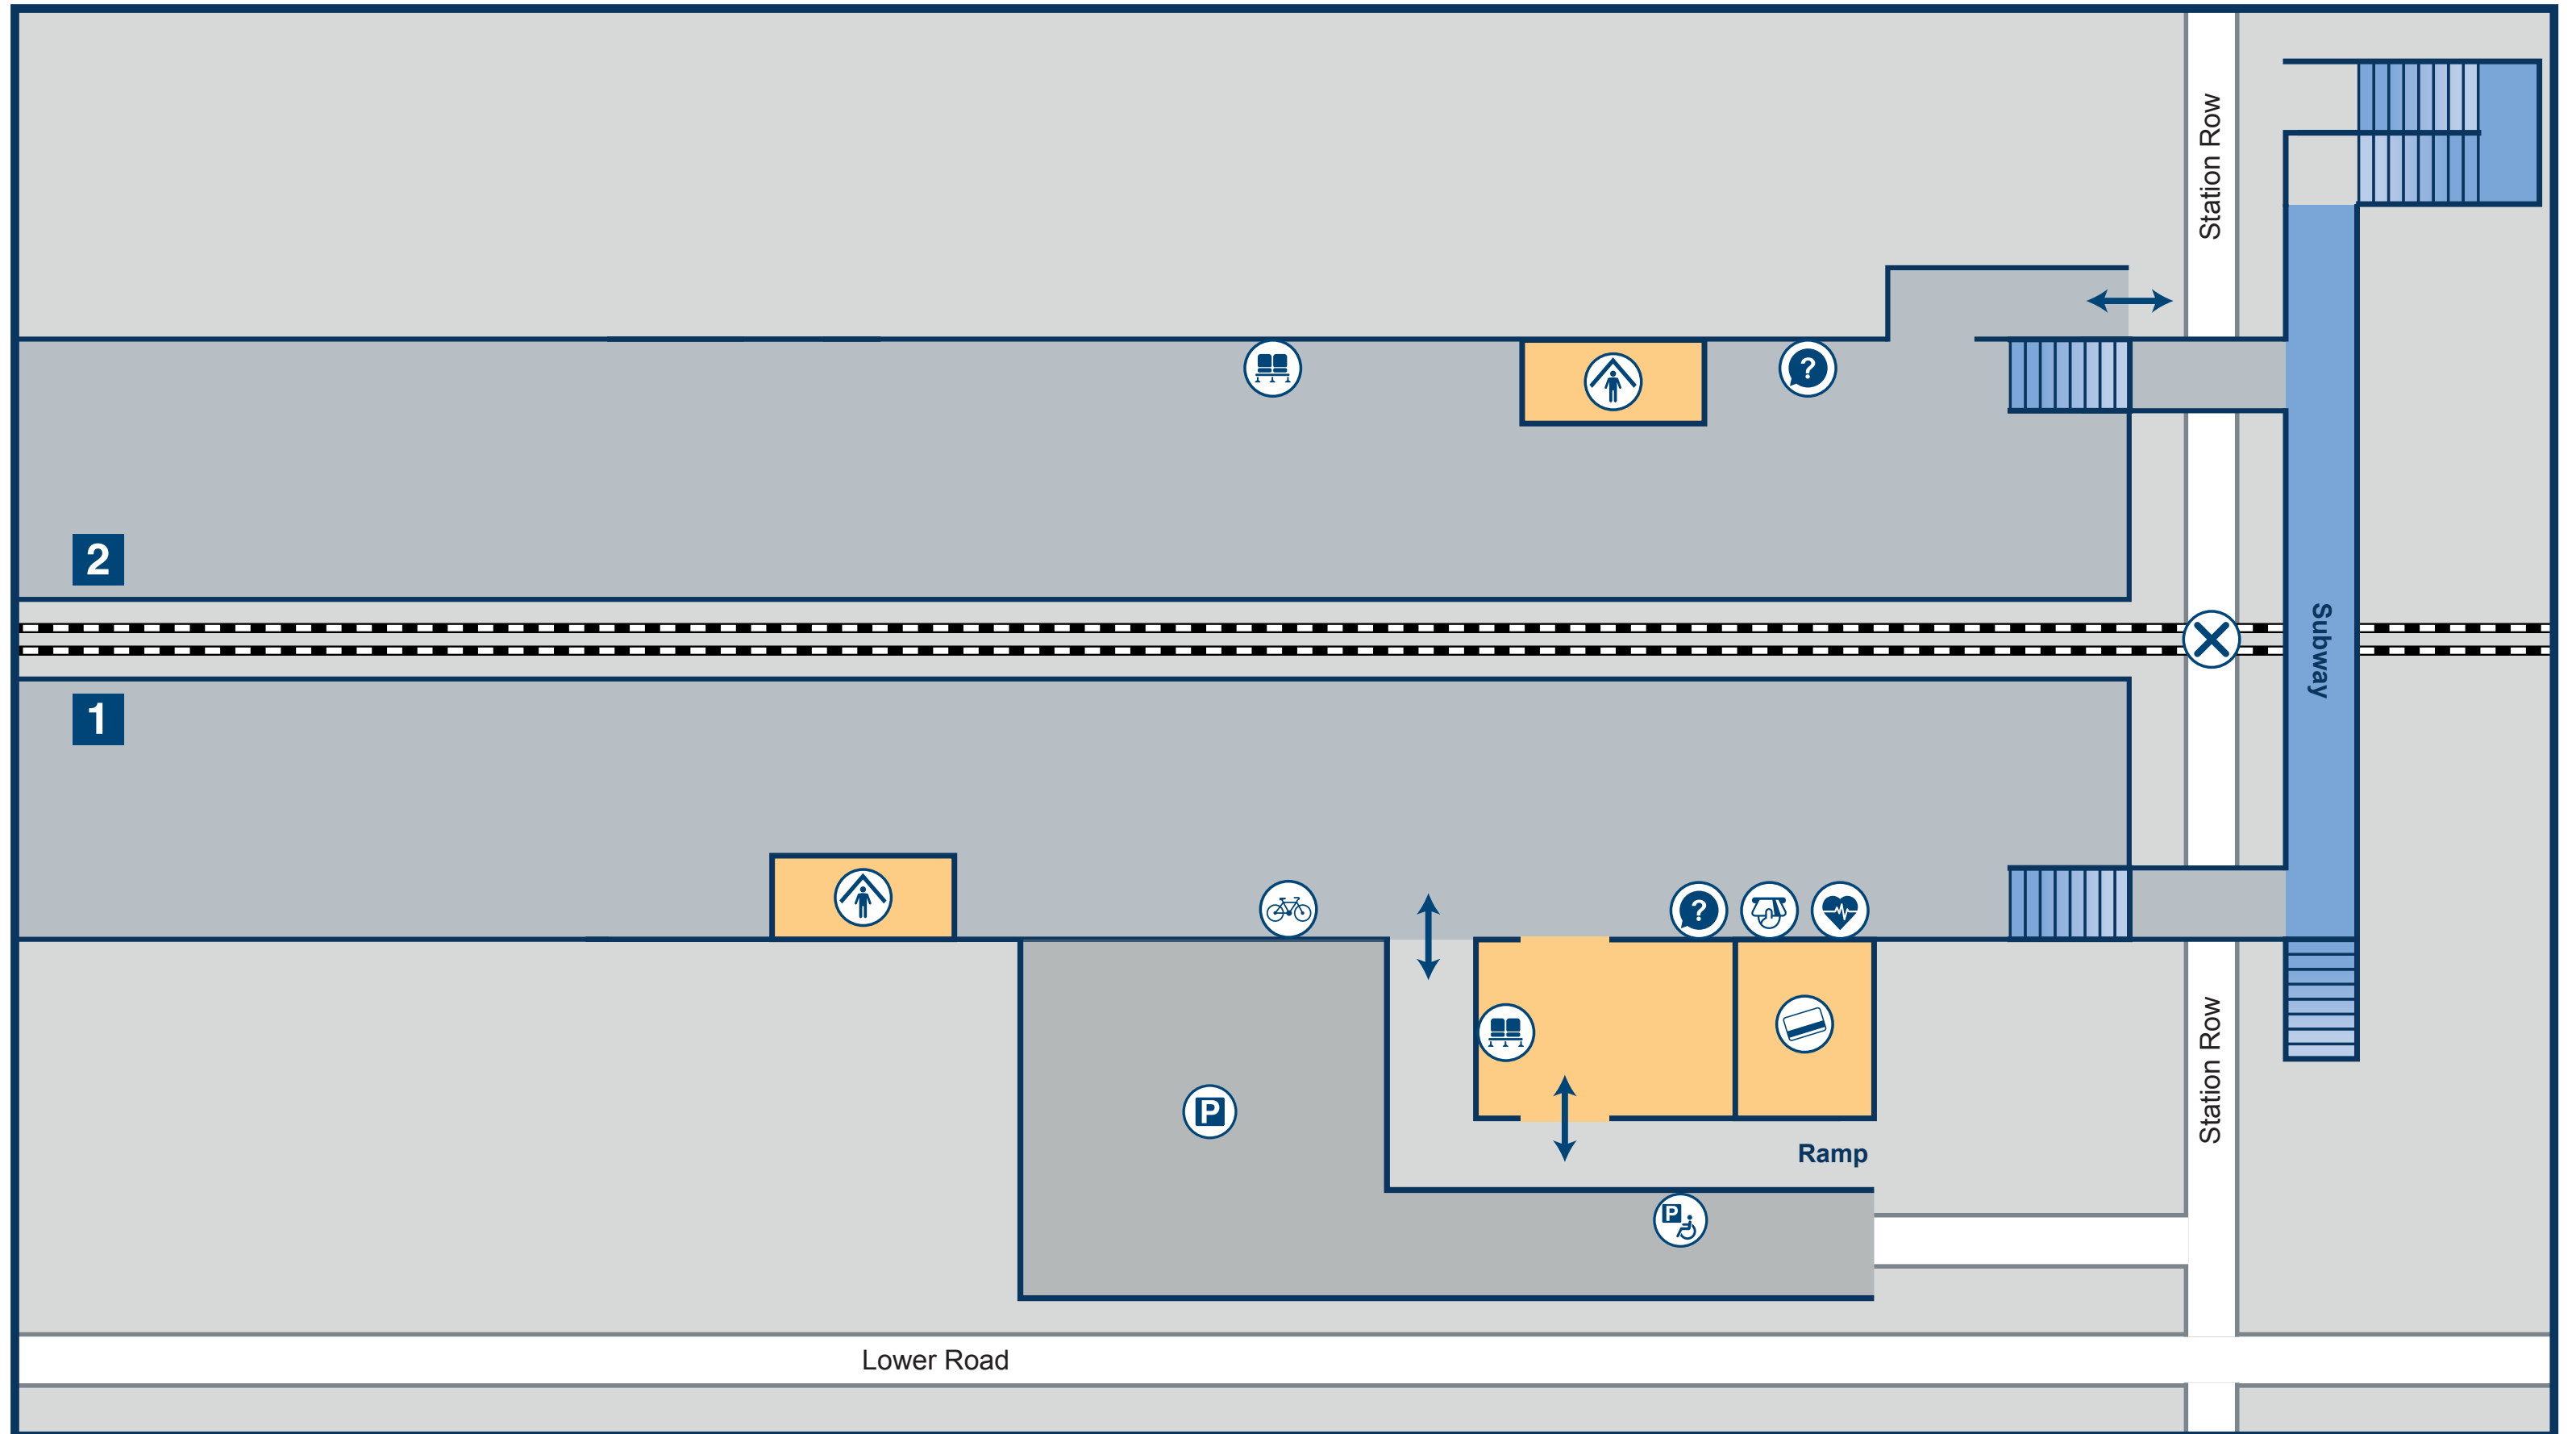

Teynham Station Plan

Key

- | | | | |
|---|---|--|--|
|  Car Park |  Disabled Parking |  Level Crossing |  Shelter |
|  Cycle Rack |  Entrance / Exit |  Platform |  Ticket Machine |
|  Defibrillator |  Help Point |  Seats |  Ticket Office |