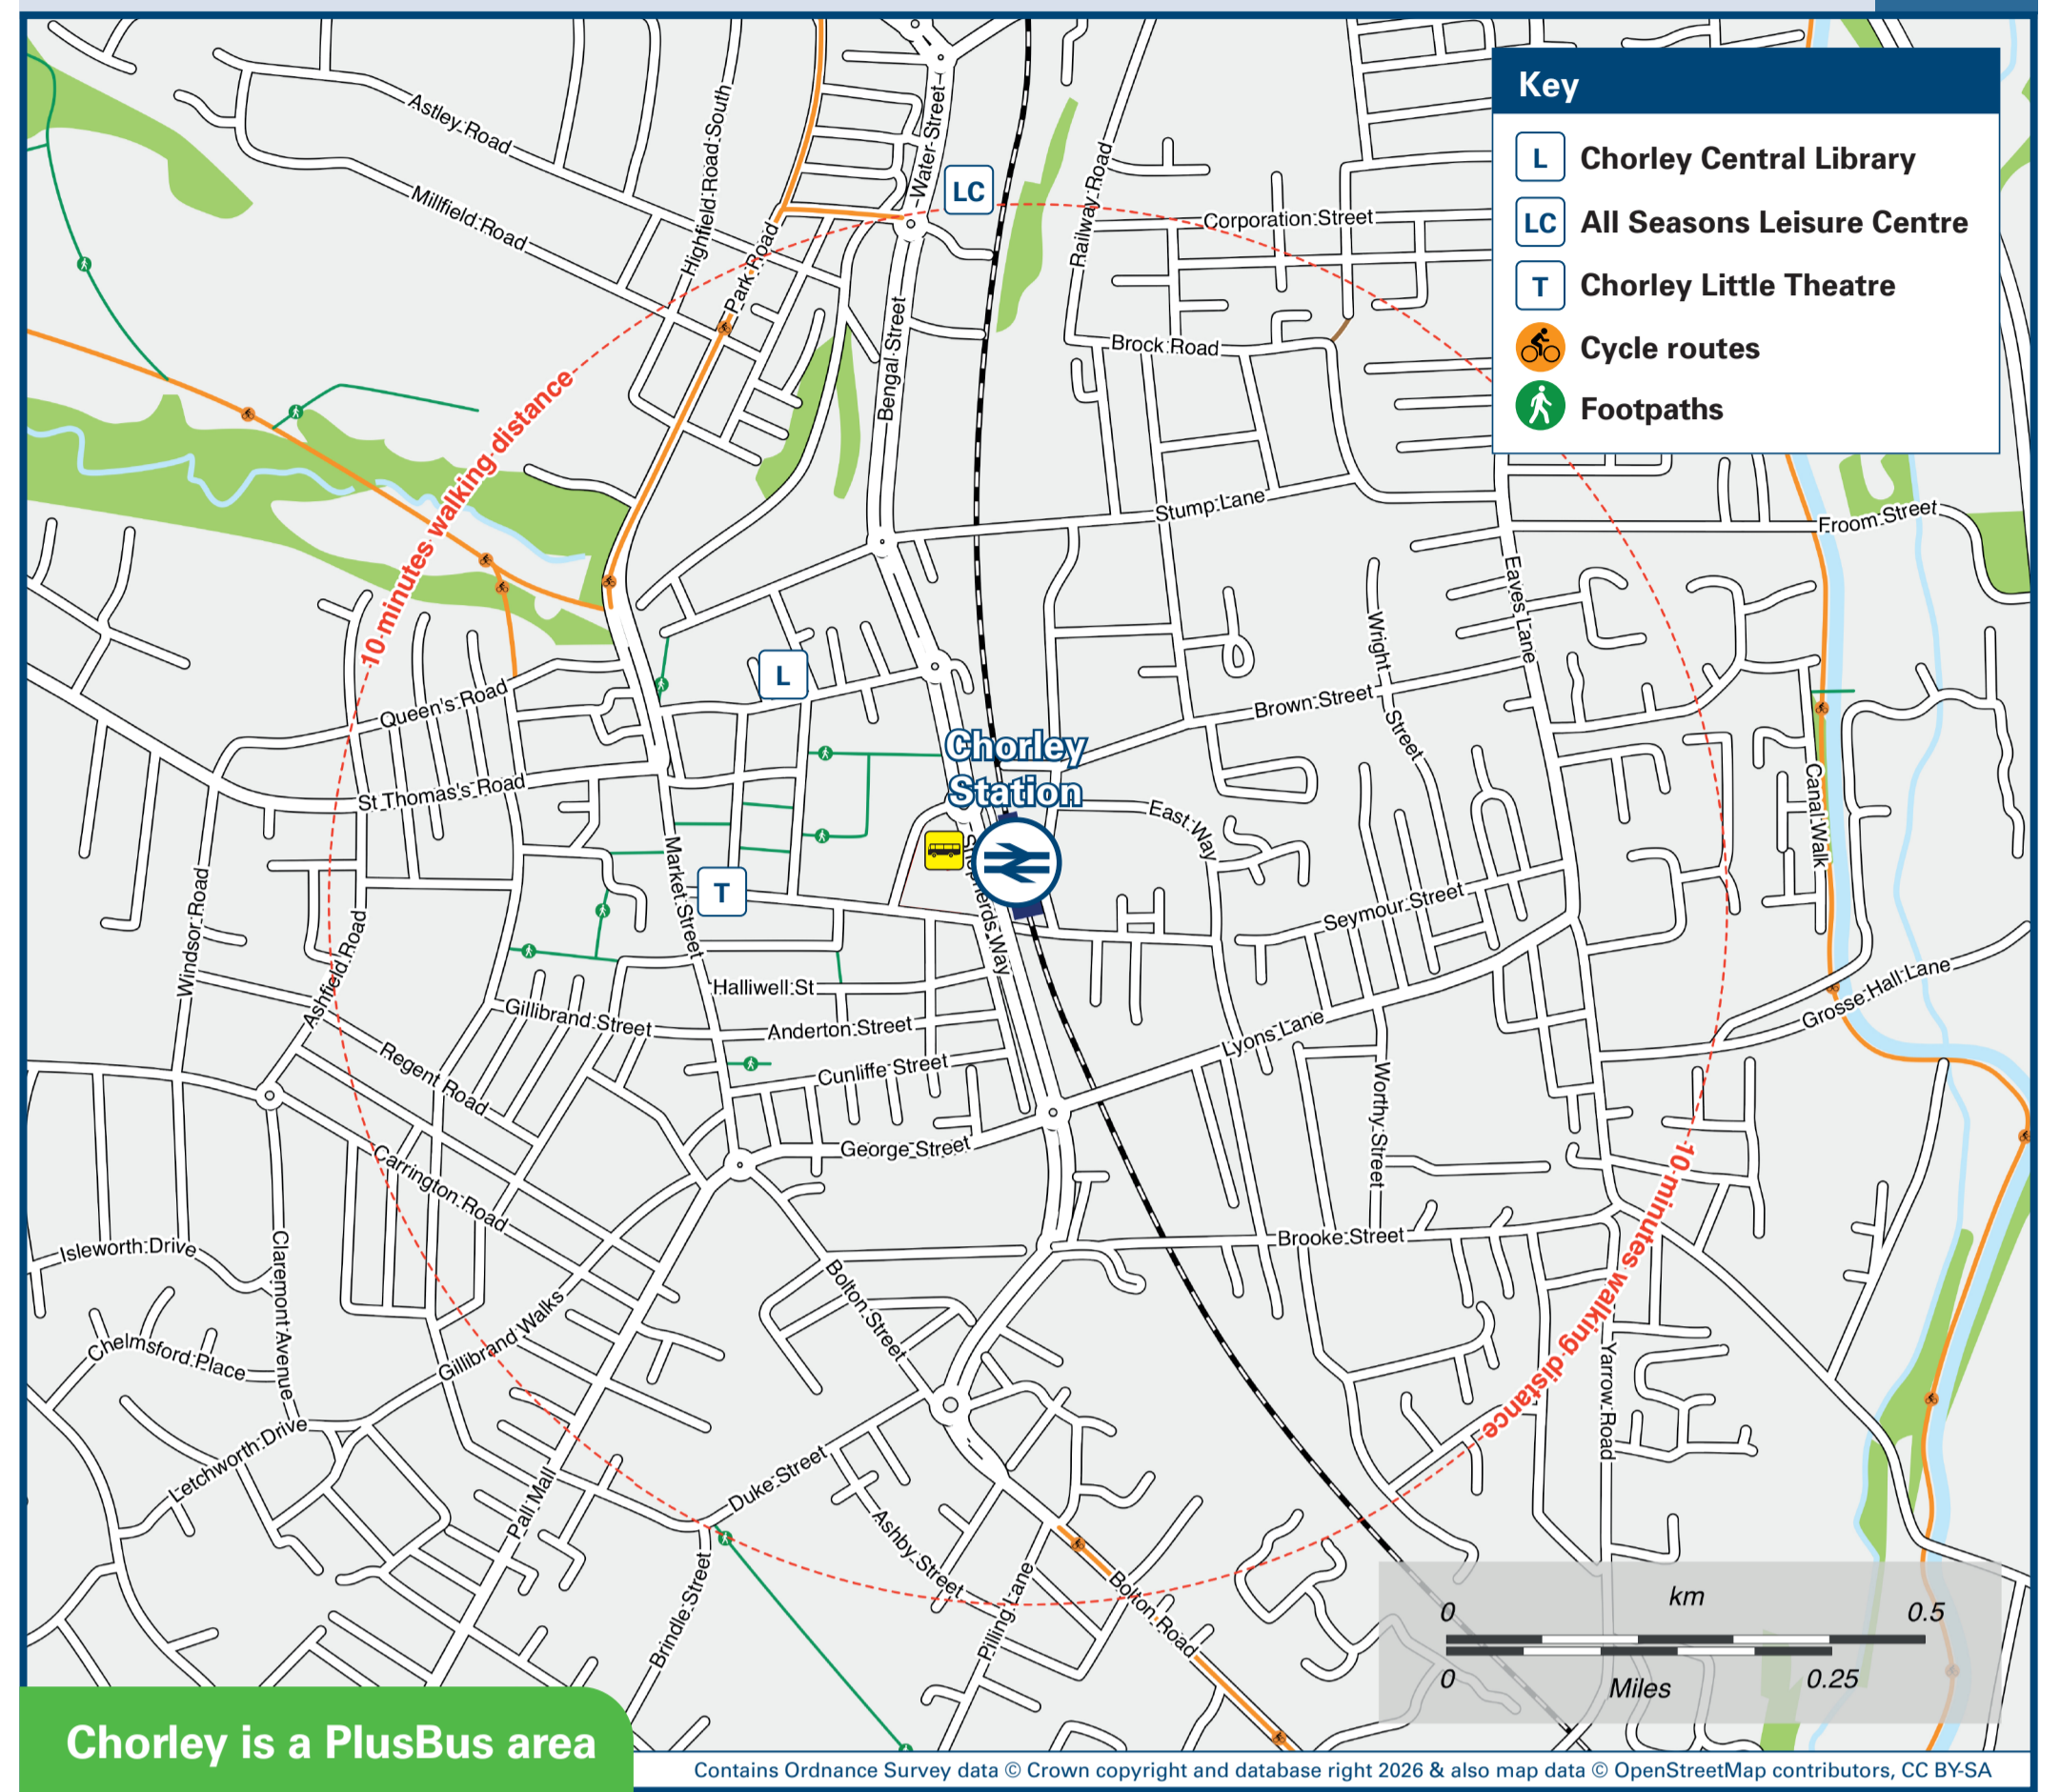

Local area map

Chorley is a PlusBus area

Add PlusBus to your train ticket—now available on eTicket from leading rail ticketing apps—for unlimited bus travel in the PlusBus zone in your destination town or city. Visit www.plusbus.info

Main destinations by bus

(Data correct at February 2026)

DESTINATION	BUS ROUTES	BUS STOP
Abbey Village	2, 2A	D
Adlington	125	N
Adlington	127	M
Appley Bridge	311	L
Astley Village	127	H
Bamber Bridge	125	E
Bamber Bridge	124	J
Blackburn	2, 2A	D
Blackrod	127	H
Bolton	125	N
Bretherton	115	H
Brindle	124	J
Brinscall	2, 2A	D
Buckshaw Village	109	G
Buckshaw Village	115	H
Burscough	337	L
Carr Lane (Chorley)	117	M
Chamock Richard	337, 347	L
Chamock Richard	2A	D
Chorley Hospital	125	E
Chorley Hospital	115	H
Chorley Hospital	114, 127	J
Clayton Brook	125	E
Clayton Brook	114	J
Clayton Green	125	E
Clayton Green	114	J
Clayton-le-Woods	109	G
Clayton-le-Woods	114	J
Collingwood Road (Chorley)	118	H
Coppull	632	K
Coppull Moor	311	L
Crossens	347	L
Croston	115	H
Croston	337, 347	L
Eaves Green Road (Chorley)	118	H
Eaves Lane (Chorley)	2	D
Eccleston	337, 347	L
Euxton (Balshaw Lane)	109	G
Euxton (Bay Horse)	115	H

DESTINATION	BUS ROUTES	BUS STOP
Farington Moss	114	J
Feniscowles	2, 2A	D
Gillibrand Park	337, 347	L
Great Knowley	2	D
Gregson Lane	124	J
Heath Charnock	125	E
Higher Wheelton	2, 2A	D
Hoghton	124	J
Holmeswood	347	L
Horwich	125	N
Horwich	109	G
Leyland	115	H
Leyland	114	J
Little Knowley	2	D
Longton	115	H
Lostock Hall	109	G
Lower Adlington	127	M
Lower Burgh Way (Chorley)	118	D
Lower Wheelton	2, 2A	D
Mawdesley	337, 347	L
Mere Brow	347	L
Middlebrook (Horwich Parkway Station)	127#	M
Moss Side	115	H
Much Hoole	115	H
Newburgh	337	L
New Longton	115	H
Ormskirk	311, 337	L
Ormskirk Hospital	311	L
Pall Mall	632	K
Parbold	337	L
Penwortham	115	H
Piling Lane	114	J
Piling Lane	117	M
Preston	125	E
Preston	109	G
Preston	115	H
Preston	114, 124	J
Preston College	125	E
Royal Preston Hospital	125	E
Rufford	347	L

DESTINATION	BUS ROUTES	BUS STOP
Runshaw College (Euxton)	109	G
Skelmersdale	311	L
Southport	347	L
Standish	632	K
Standish	311	L
Up Holland	311	L
Walgarth Drive (Chorley)	118	D
Walmer Bridge	115	H
Walton Summit	125*	E
Weld Bank	117	M
Wheelton	2, 2A	D
Wheelton	125	E
Whittle-le-Woods	114, 124	J
Wigan	632	K
Wood End	114	J
Wrightington Hospital	311	L
Wymott	115	H

Notes