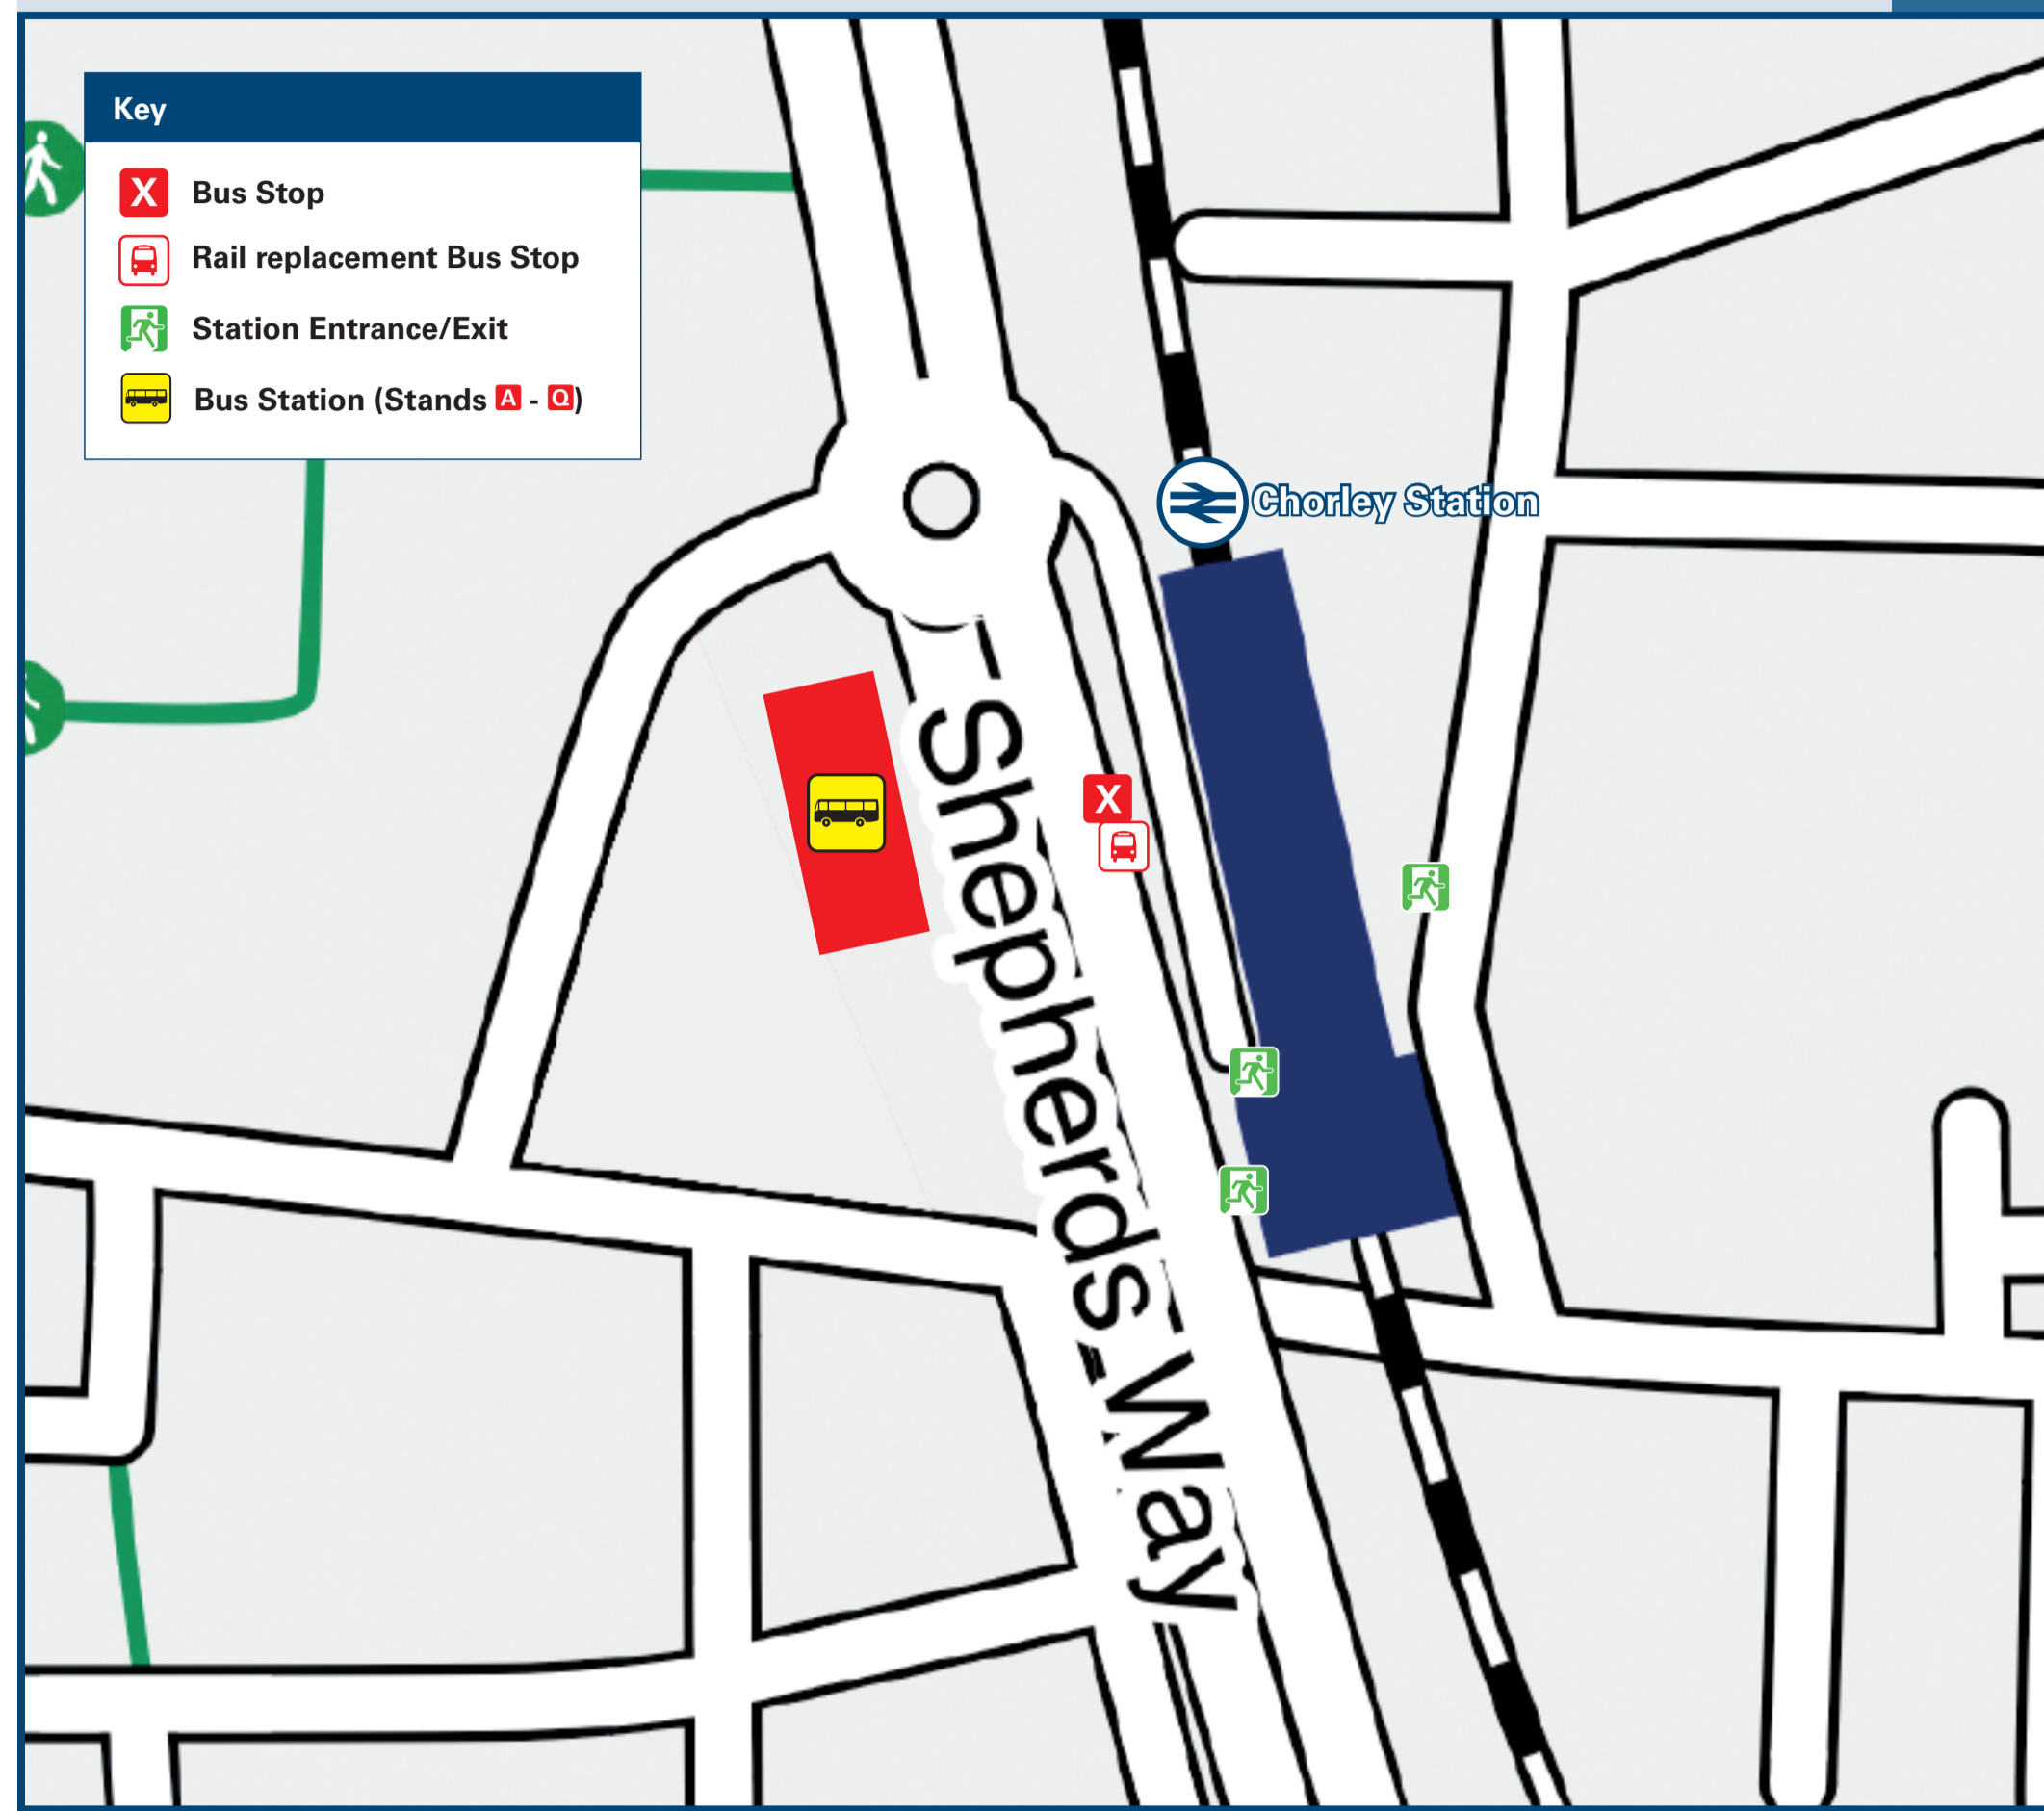

Chorley Station

Onward Travel Information

Buses

Rail replacement buses call on the A6 (Shepherds Way), in the bus stop bays. Buses to Bolton stop on the nearside carriageway, adjacent to the station. Buses to Preston stop on the far side carriageway, which is accessed via the pedestrian crossing.