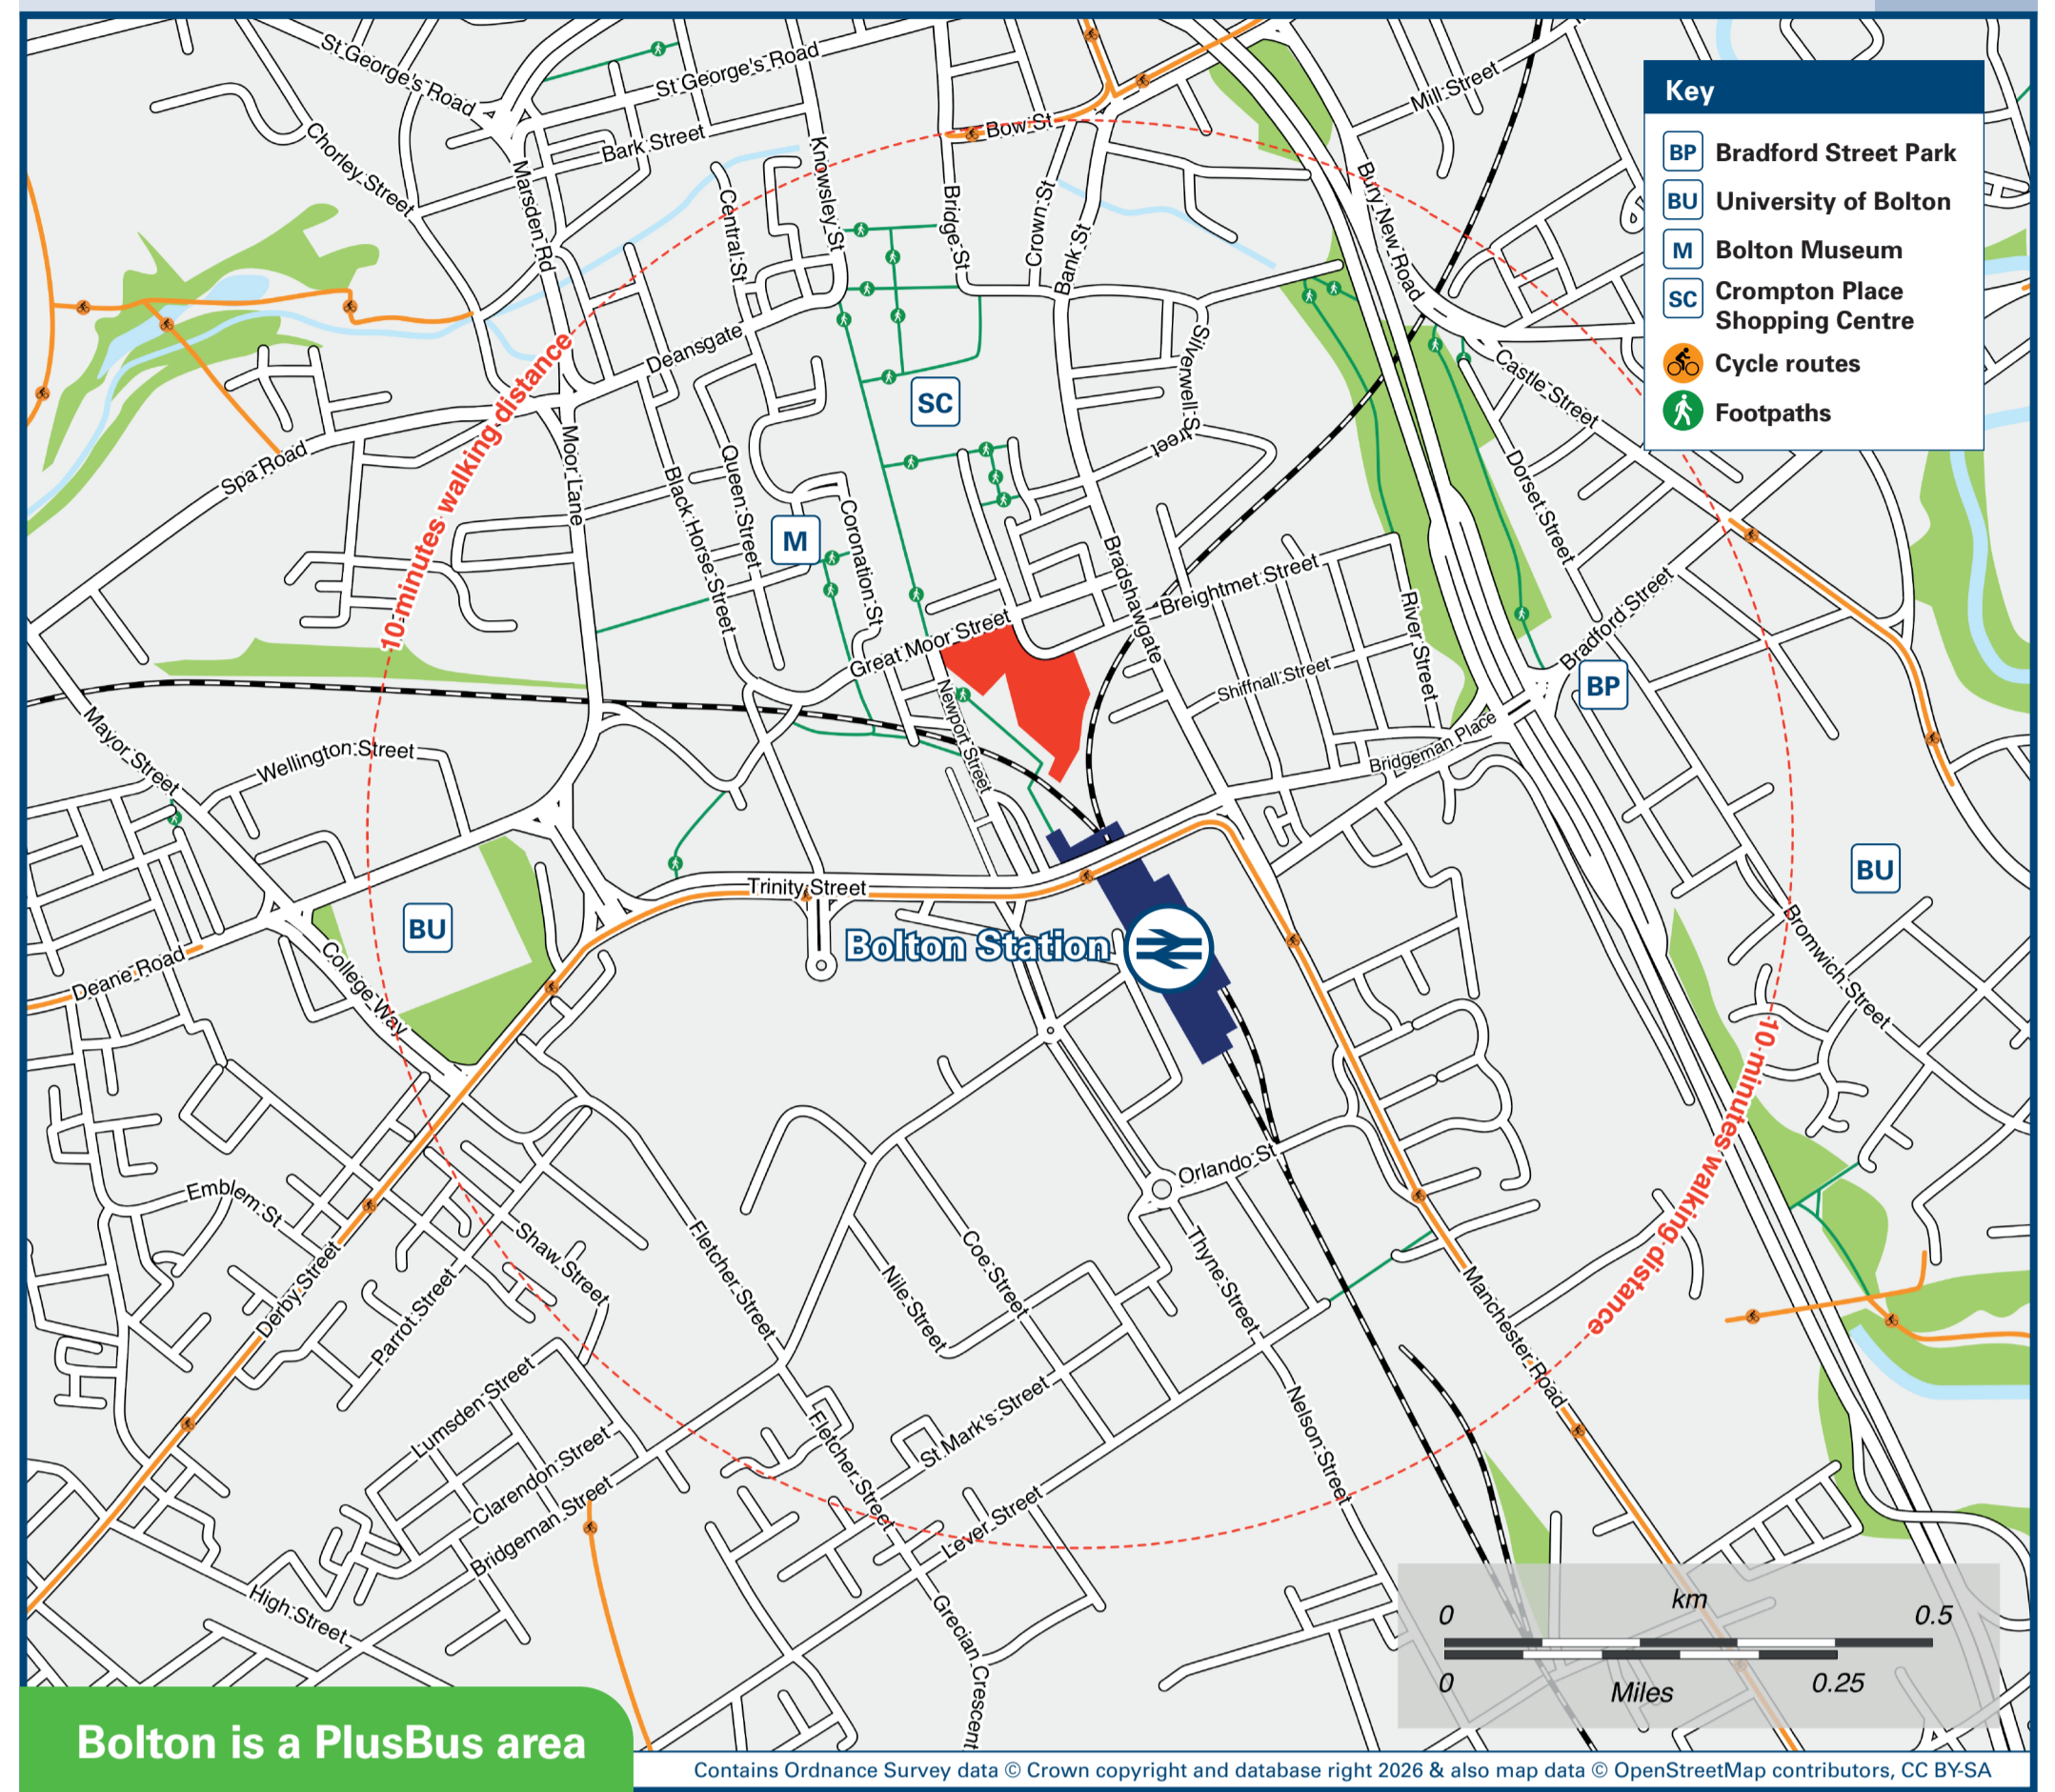

Local area map

Bolton is a PlusBus area

Add PlusBus to your train ticket—now available on eTicket from leading rail ticketing apps—for unlimited bus travel in the PlusBus zone in your destination town or city. Visit www.plusbus.info

Main destinations by bus

(Data correct at February 2026)

DESTINATION	BUS ROUTES	BUS STOP
Ainsworth	511	D
Ashton-in-Makerfield	559	S
Aspull	575	L
Astley Bridge	1, 525, 527, 534, 535, 537	B, D, N
Atherton	582	R
Bradley Fold	471, 544	J, N
Bury	471, 480, 511, 524	D, E, J, K
Clifton	22	AA
Daisy Hill	8	Y
Darcy Lever	511, 544	D, N
Daubhill	571, 572, 573	AA
Deane	559, 573, 574, 582	D, S
Doffcocker	20, 520, 559, 574, 607	S, T, U
Dunscar	125, 501	P, Q
Eagley	1, 533	B, E
Eccles	533, 537, 541	C, E
Egerton	22	AA
Farmworth	20, 22	U
Great Lever	1, 533	B, E
Halliwel	22, 501	AA
Harper Green	8, 37	X, Y
Heaton	22, 36, 501, 571, 572, 573	AA
Heywood	574	S
	1, 525, 526, 527, 534, 537	B, D, N
	22, 36	AA
	574, 575, 576	L, S
	471	J

DESTINATION	BUS ROUTES	BUS STOP
Hindley	559, 607	S, T
Horwich	125, 575, 576	L, P
Irlams o' th' Height	36	AA
Johnson Fold (The Green)	8, 37	X, Y
Leigh	125~	P
Lever Edge	501	Q
Little Hulton	582	R
Little Lever	571, 572, 573	AA
Logistics North	574	S
Markland Hill (Old Kiln Lane)	36	AA
Montserrat Road	20	U
Morris Green	524, 544	K, N
New Bury	573, 574	S
Oldhams Estate	573	AA
Over Hulton	573, 574	S
Pendlebury	20, 559, 582	R, S, U
Pendleton	22	AA
Platt Bridge	8	Y
Radcliffe	36	AA
Rochdale	8, 37	X, Y
	559	S
	524	K
	471	J

DESTINATION	BUS ROUTES	BUS STOP
Royal Bolton Hospital	22*, 36*, 501	AA
Smithills	525, 526, 527	N
Sutton Estate	573	AA
Swinton	573, 574, 607	S, T
The Trafford Centre	22, 36	AA
Tonge Moor	22	AA
Walkden	20, 22, X22#	E, U
Wardley	480, 507, 525, 527, 533, 541, 561, 562	D, E, N
Westhoughton	36	AA
Whalley (Wigan)	20, 37	U, X
Wigan	36	AA
	37	X
	575	L
	575, 607	L, T

Notes

- PlusBus destination, please see below for details.
- PlusBus tickets are valid on all bus operators in Greater Manchester (but not valid on Metrolink trams).
- For bus times and days of operation please contact Traveline on www.traveline.info or call: 0871 200 22 33
- Direct trains operate to this destination from this station.
- # Bus route X22 operates an hourly daytime service on Saturdays, only. This is a limited stop service and runs direct to The Trafford Centre.
- Alight this service at Minerva Road for Royal Bolton Hospital.
- ~ Alight bus route 125 on the Chorley Old Road.

Taxis

Bolton is a major station where taxis are usually available on a rank. Advance booking is not normally necessary, unless arriving early in the morning or late at night. Operators who may accept bookings include: (Inclusion of this number doesn't represent any endorsement of the taxi firm)

Metro Cars of Bolton
01204 520 000

United Taxis Bolton
01204 615 48

Bolton Taxis (Pal Cars)
01204 861 010

Further information about all onward travel