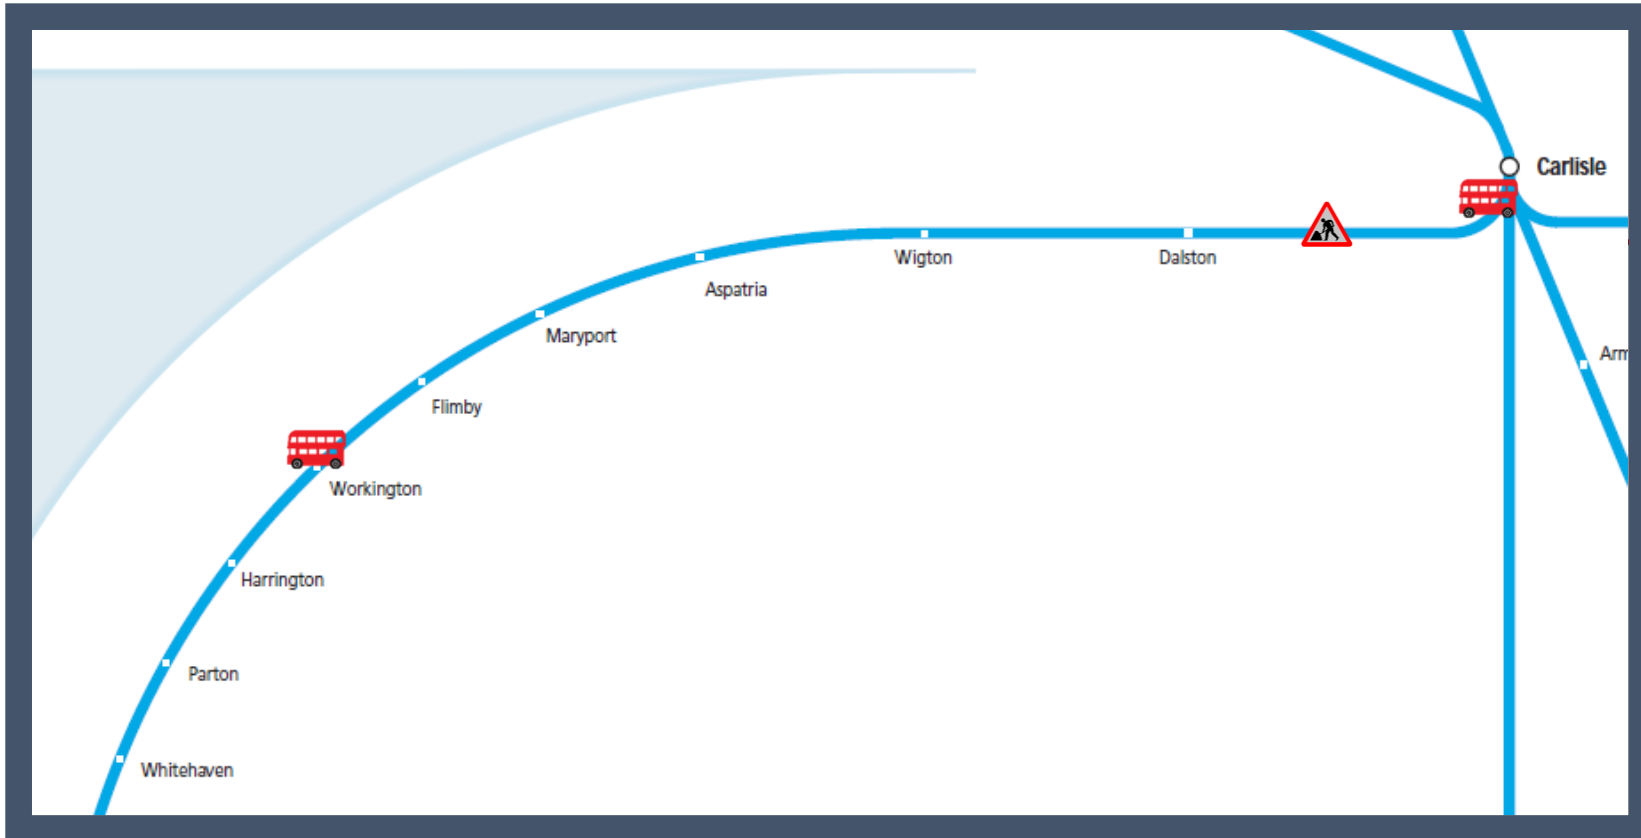

Buses replace trains between Workington and Carlisle

TOC affected: Northern

Key:

Engineering Works

Bus Replacement Services