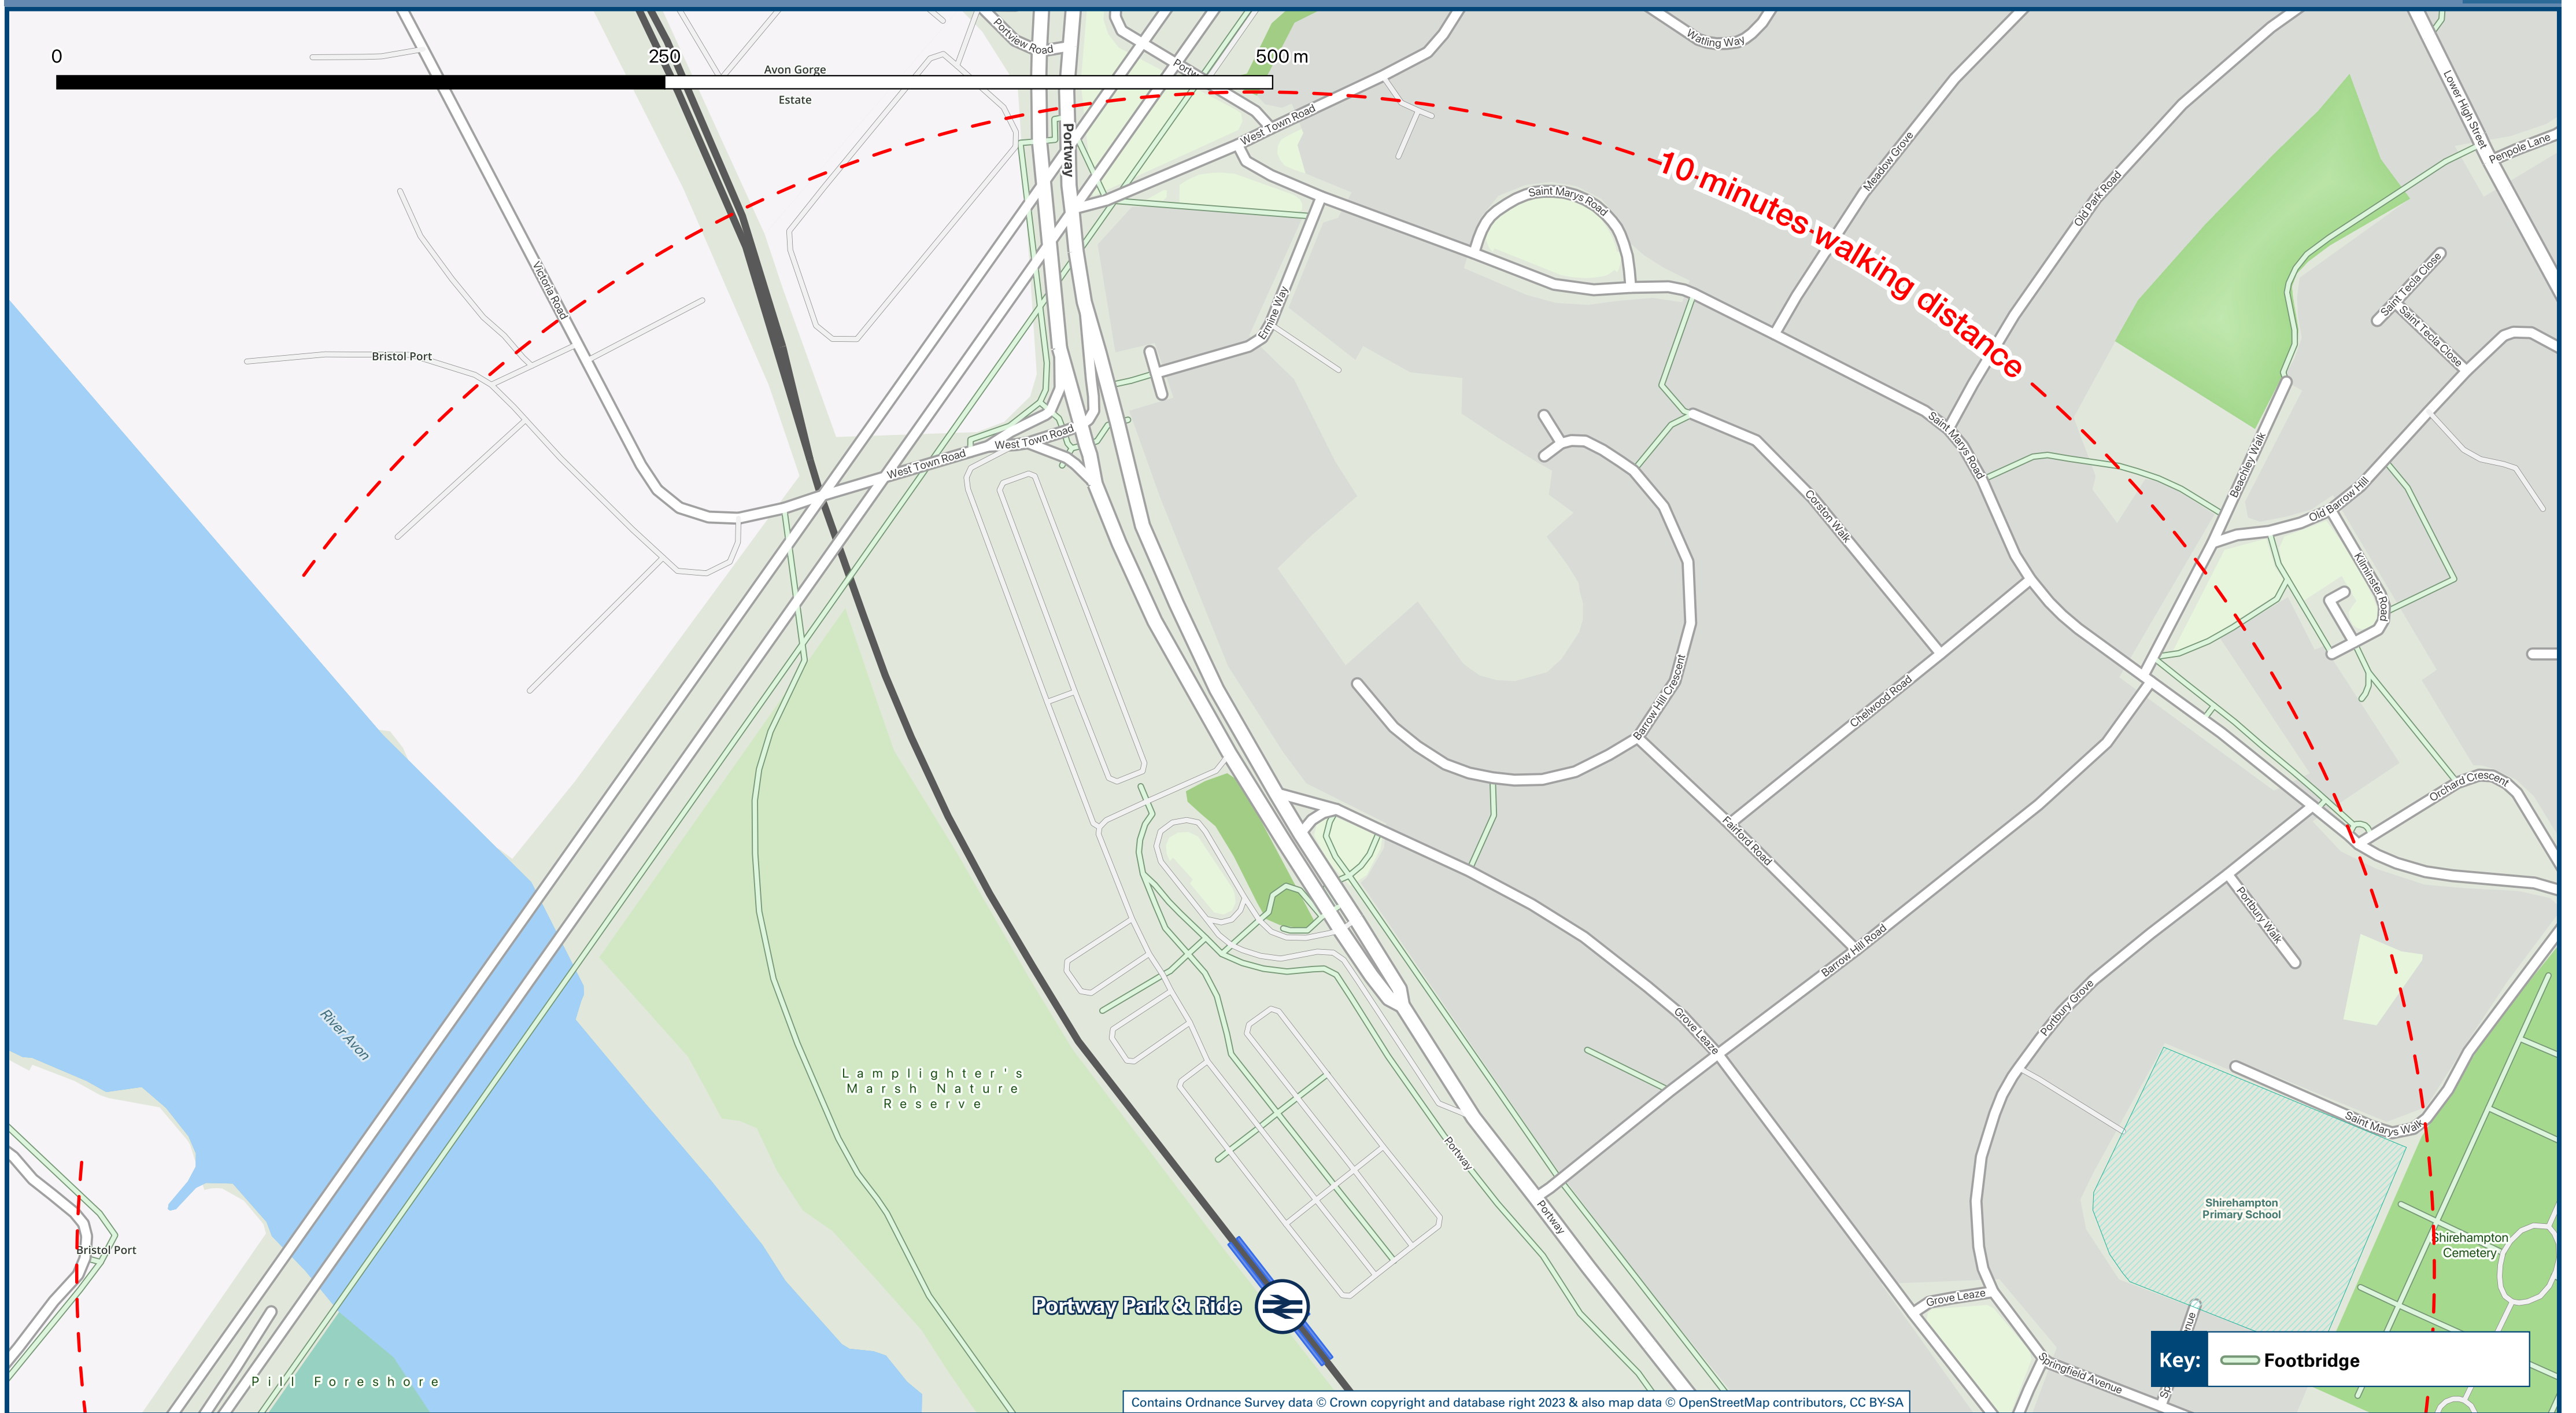

Portway Park & Ride Station

Onward Travel Information

Local area map