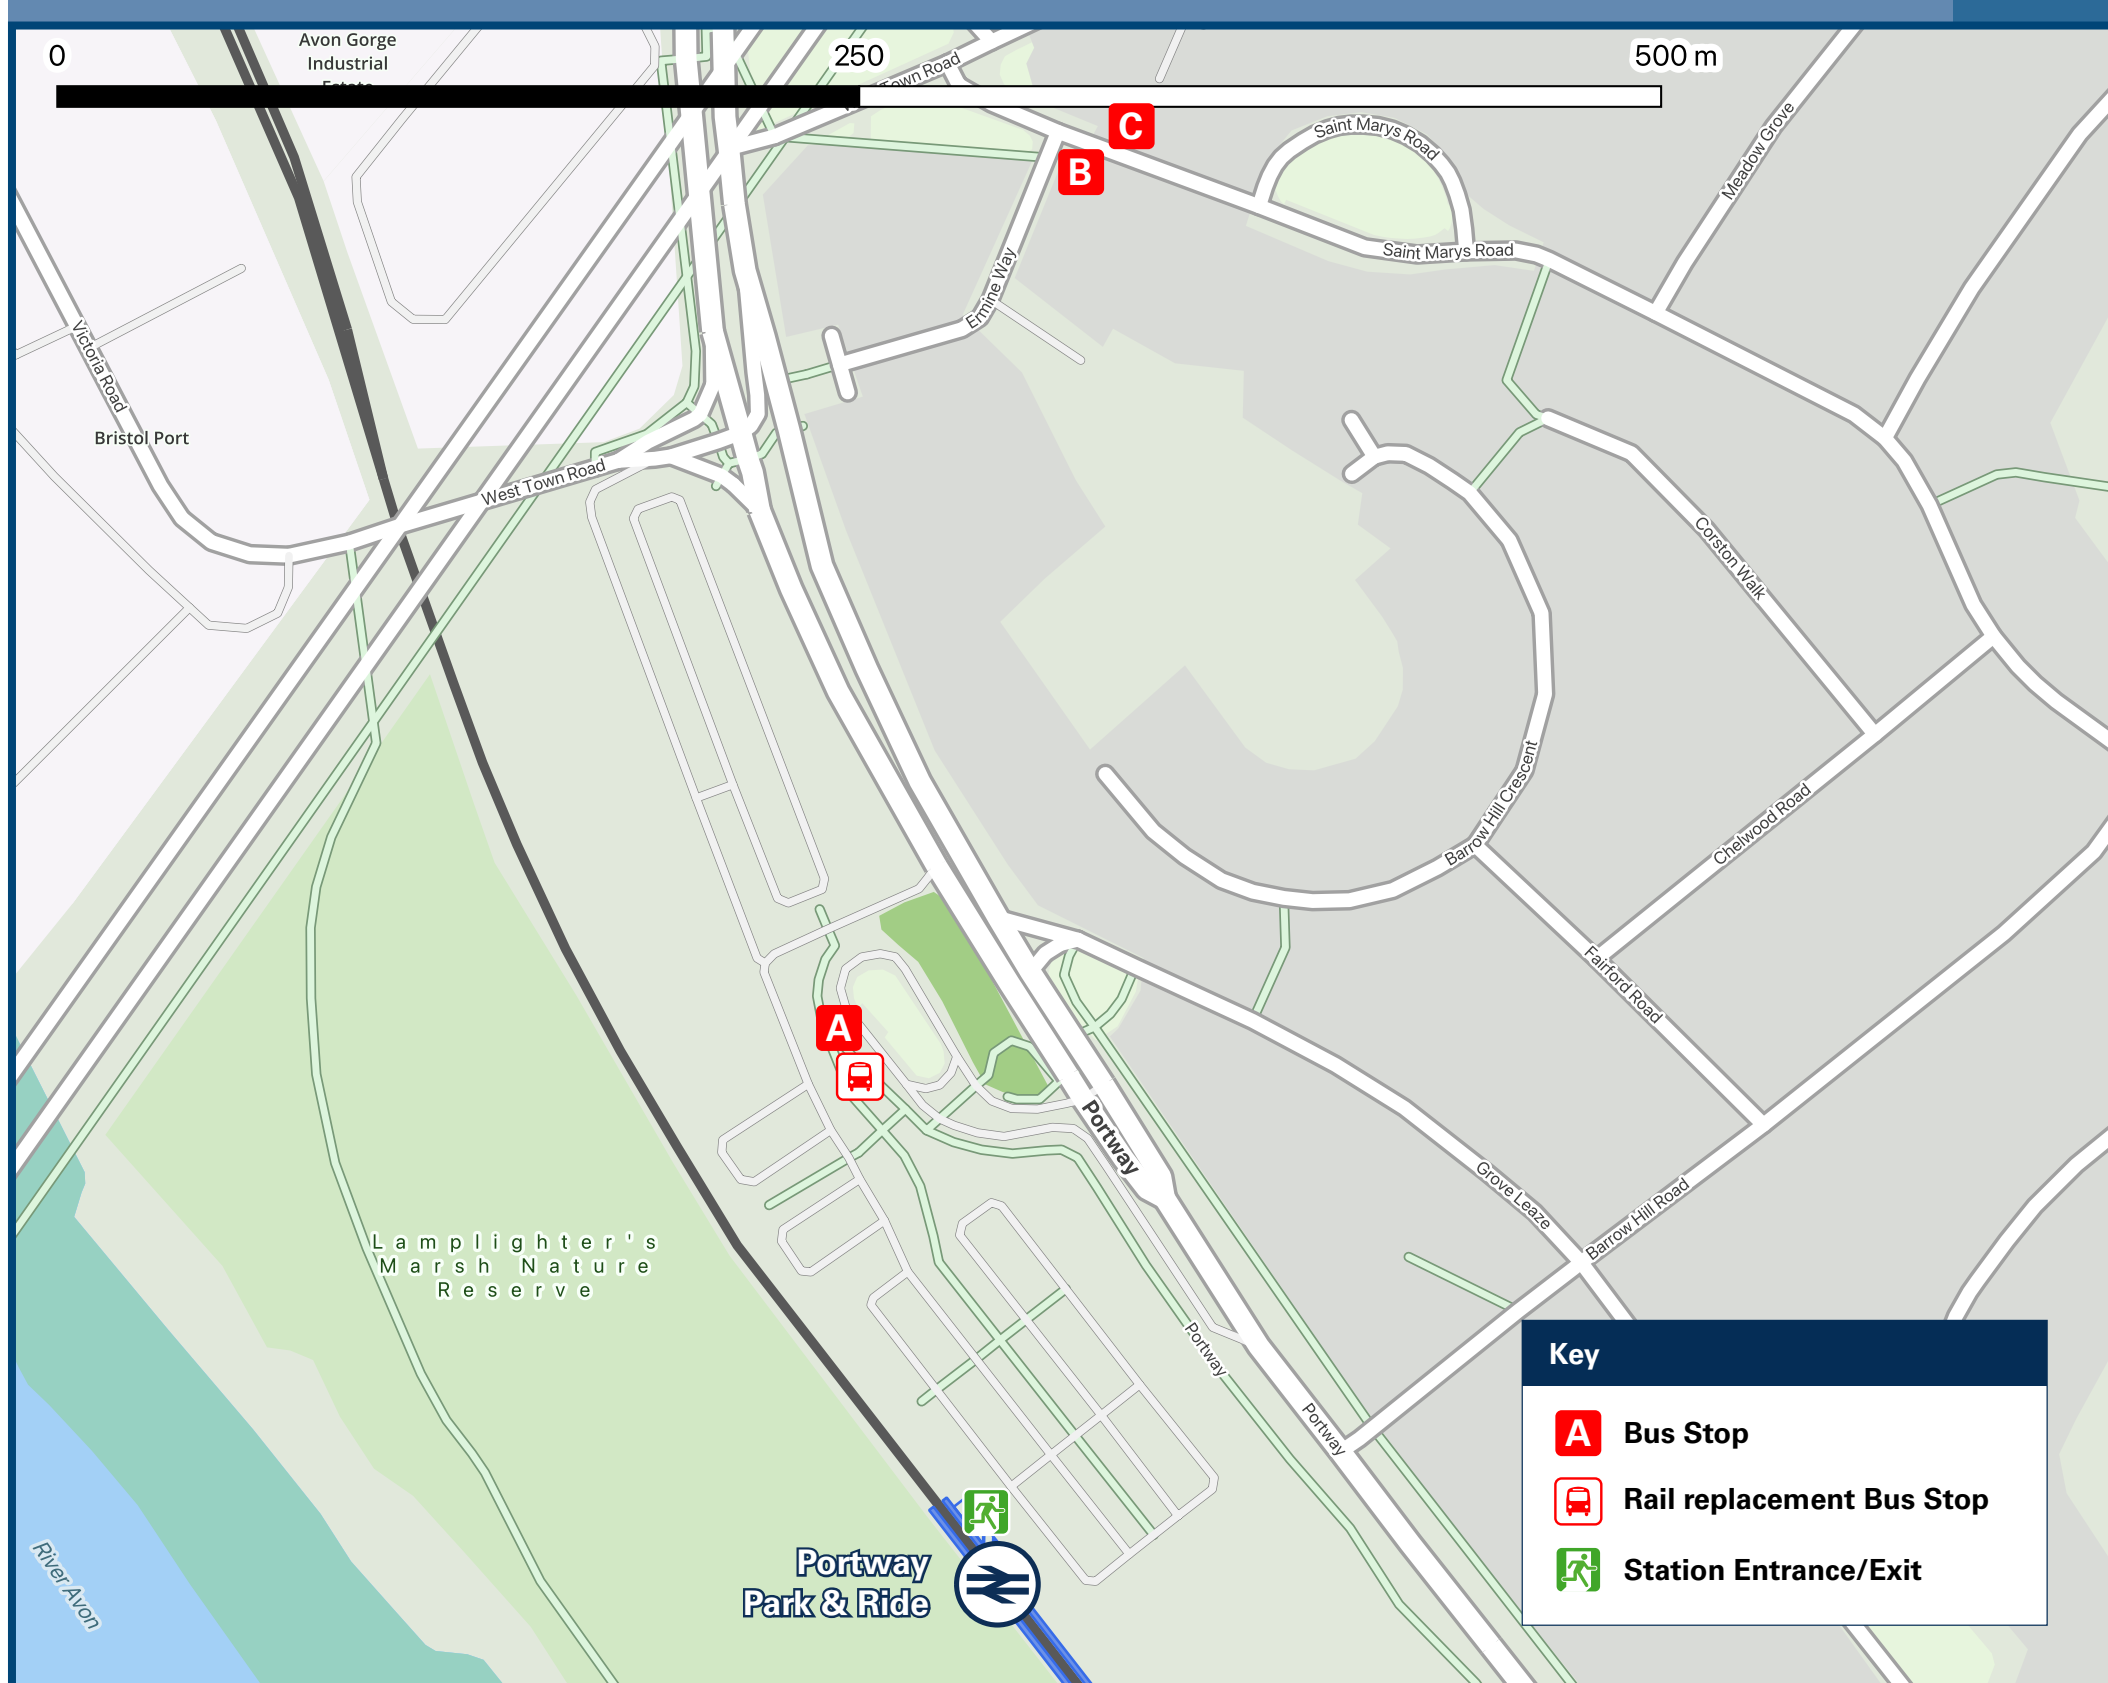

Buses

In the event of engineering work, the bus or coach will collect from the Park & Ride site at bus stop {A}

Main destinations by bus

(Data correct at November 2023)

DESTINATION	BUS ROUTES	BUS STOP
Avonmouth	11	B
Brislington (Park & Ride)	9	A
Bristol Aquarium	9	A
Bristol City Centre	9	A
Bristol Eye Hospital	9	A
Bristol Hippodrome	9	A
Bristol Royal Infirmary	9	A
Broadmead Shopping Centre	9	A
Cabot Circus Shopping Centre	9	A
Canons Marsh	9	A
City of Bristol College	9	A
Coombe Dingle	11	C
Frenchay Campus (University of West of England)	11	C
Harbourside	9	A
Hotwells	9	A
Old Market	9	A
Redcliffe	9	A
Sea Mills (Portway)	9	A
Southmead (and for Southmead Hospital)	11	C
Temple Meads	9	A
Temple Quay	9	A
University of West of England (Frenchay Campus)	11	C
Westbury-on-Trym	11	C
We the curious (Bristol Science Centre)	9	A

Notes

Bus routes 9 and 11 run daily services, Mondays to Sundays and Public Holidays. Timetable information is provided at local bus stops indicated on the map above. Alternatively contact Traveline (refer to further information section).

Local bus services serving the wider area can be accessed via interchange points at Bristol City Centre and Broadmead, Westbury-on-Trym and Southmead Hospital.

- Direct trains operate from this station to this destination.
- Change here for National Rail services.

Taxis

Portway Park & Ride Station has no taxi rank or cab office. Advance booking is essential, please consider using the following local operators: (Inclusion of this number doesn't represent any endorsement of the taxi firm)

Shirelink Taxis
0117 966 6888

Trymside Taxis
0117 968 5206

North Bristol Cars
0117 966 6888

Further information about all onward travel

Local Cycle Info www.travelwest.info For more information about cycle routes.	National Cycle Info sustrans.org.uk Sustrans is the UK's leading sustainable transport charity.	Bus Times See timetable displays at bus stops. www.traveline.info 0871 200 22 33 calls cost 12p per minute plus your phone company's access charge	NextBuses .mobi Download on the App Store Find the bus times for your stop. Search for a bus stop by entering a postcode, street & town or a stop name & town.	PlusBus plusbus.info A discount price "bus pass" that you buy with your train ticket. It gives you unlimited bus travel around your chosen town, on participating buses.

National Rail Enquiries

Online nationalrail.co.uk	NRE App Free National Rail Enquiries app for iOS and Android	Social Media facebook.com/nationalrailenq @nationalrailenq	Alert Me You can sign up to Alert Me messages on the National Rail Enquiries website where you can receive train and platform notifications directly to your smart phone. nationalrail.co.uk/alertme	Contact Centre 03457 48 49 50 Calls cost no more than calls to geographic numbers (01 or 02) and may be recorded.	PlusBike nationalrail.co.uk/plusbike For more information.

National Rail
Britain's train companies working together