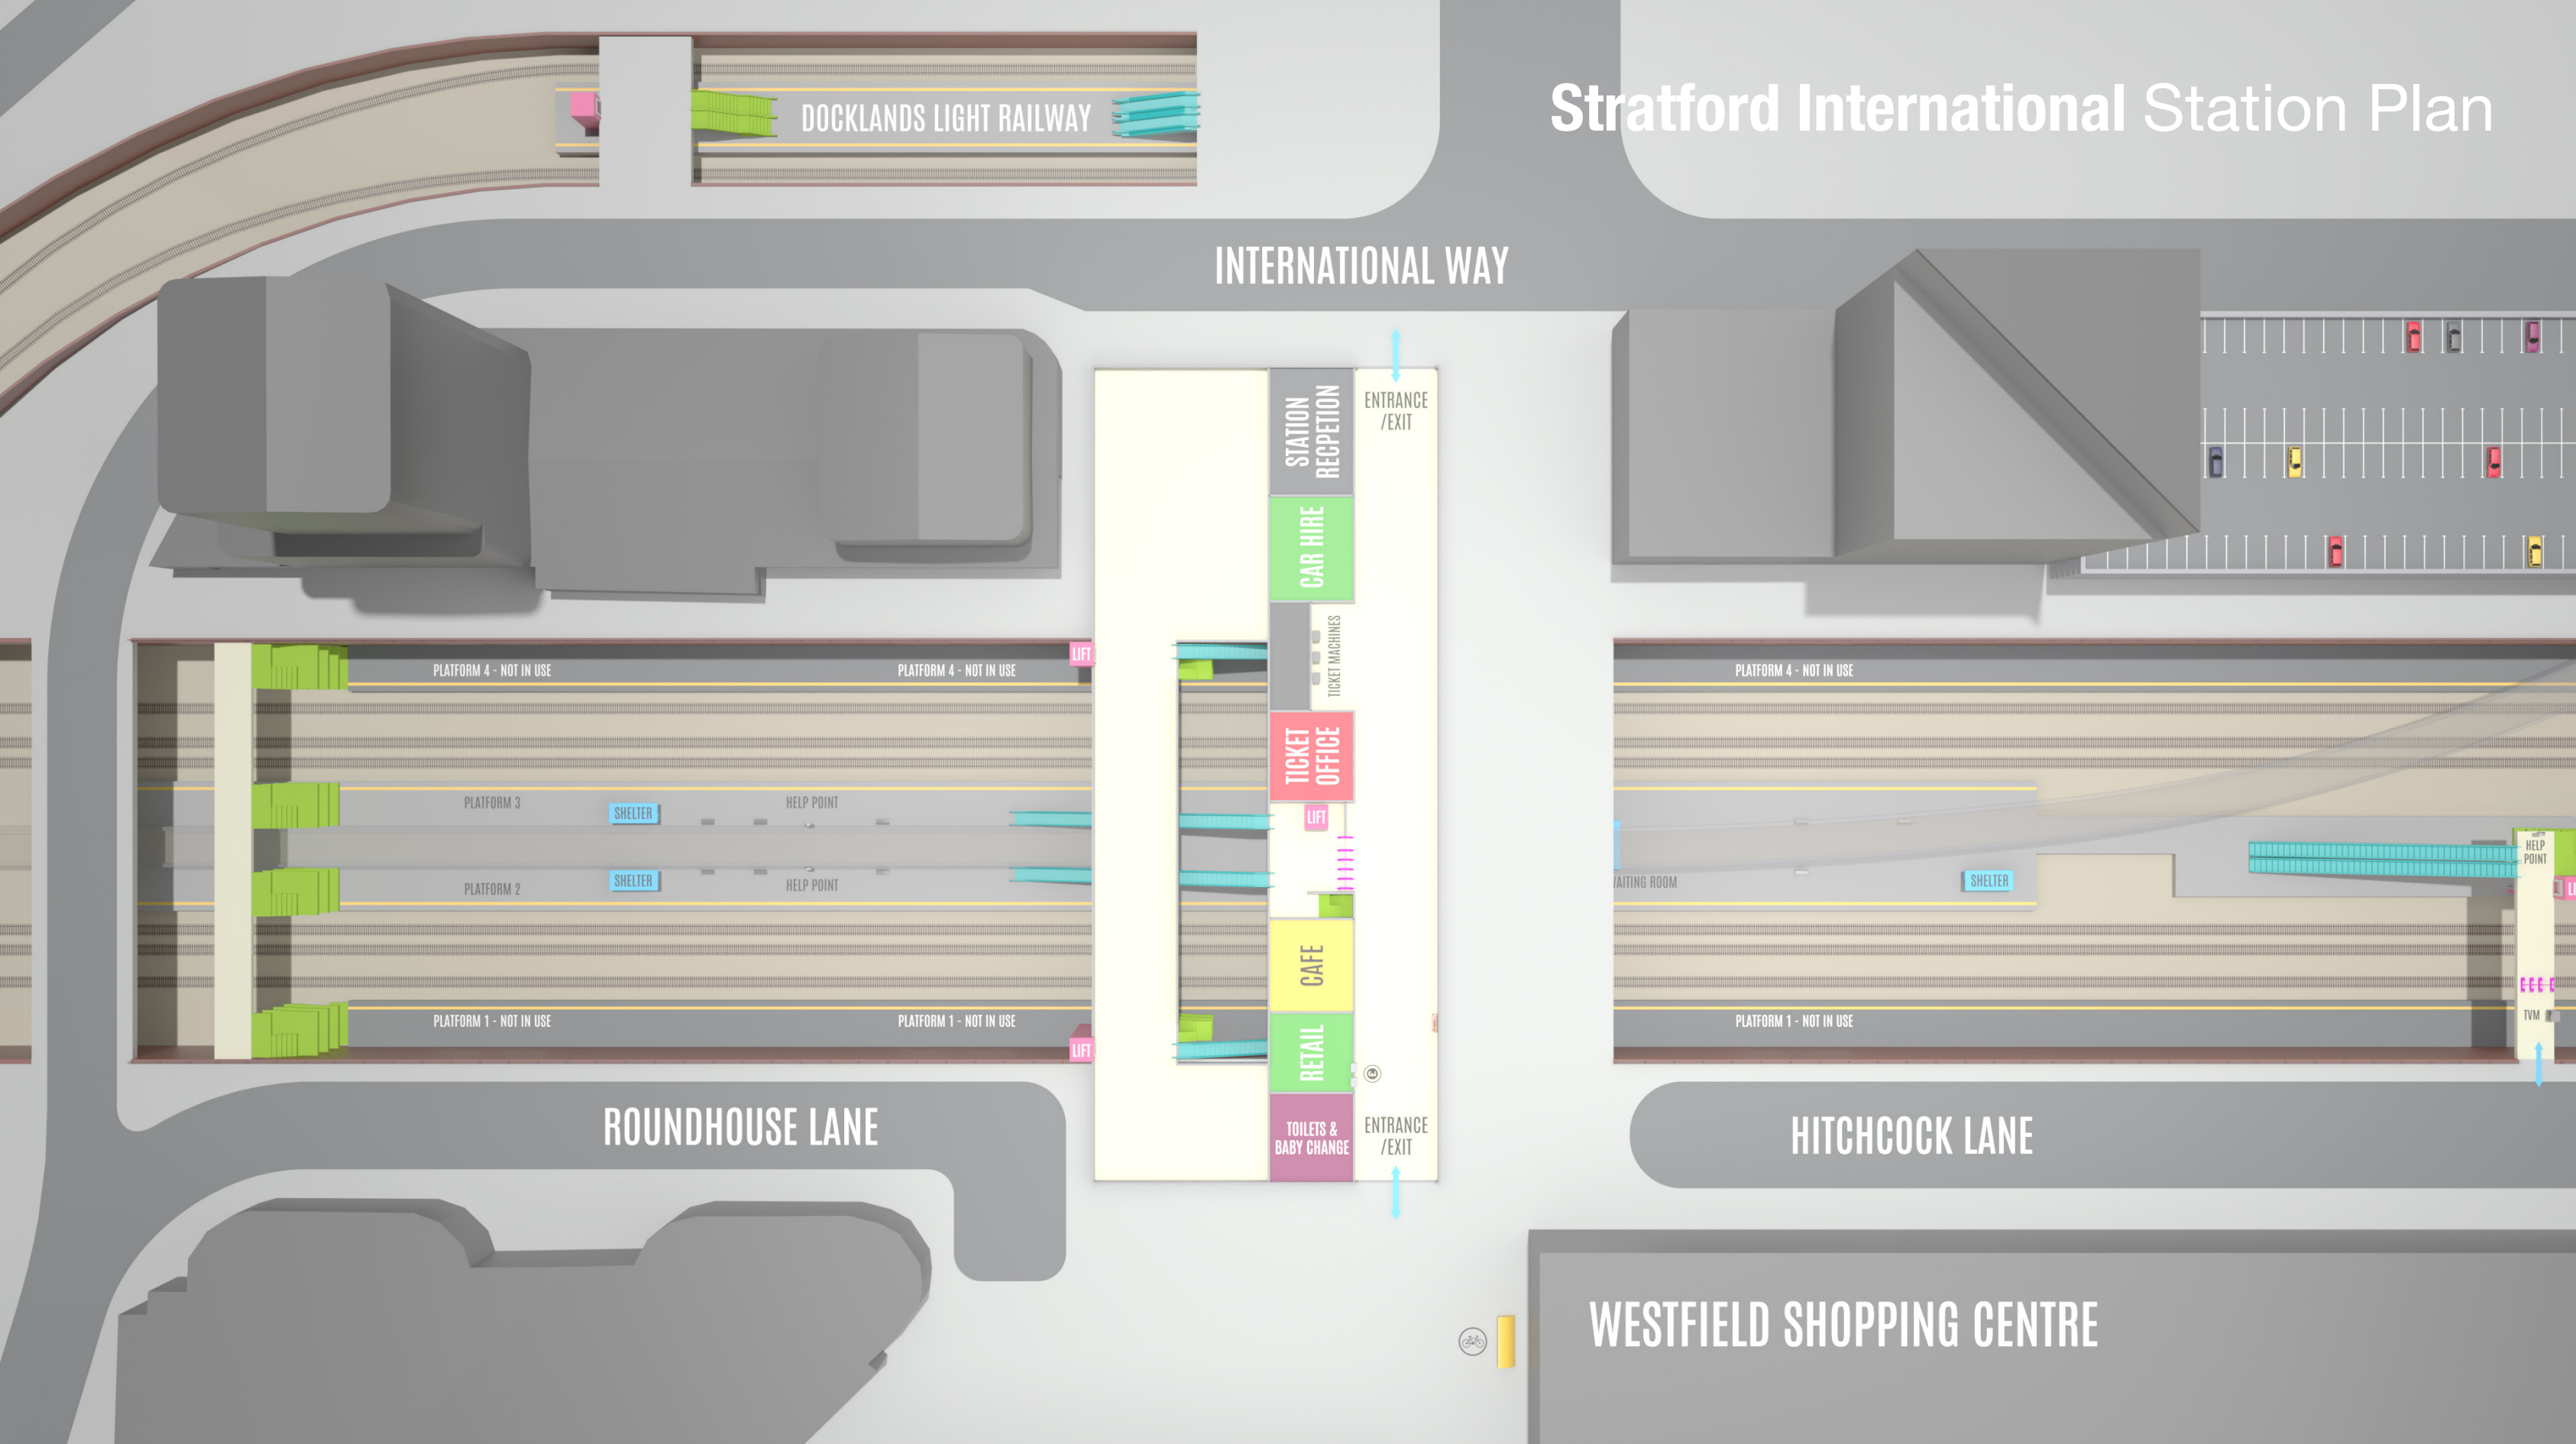

SHELTER

HELP POINT

LIFT

TVM

ROUNDHOUSE LANE

HITCHCOCK LANE

WESTFIELD SHOPPING CENTRE

# Stratford International Station Plan

DOCKLANDS LIGHT RAILWAY

INTERNATIONAL WAY

PLATFORM 4 - NOT IN USE

PLATFORM 4 - NOT IN USE

PLATFORM 3

SHELTER

HELP POINT

PLATFORM 2

SHELTER

HELP POINT

PLATFORM 1 - NOT IN USE

PLATFORM 1 - NOT IN USE

ROUNDHOUSE LANE

STATION RECEPTION

ENTRANCE /EXIT

# Stratford International Station Plan