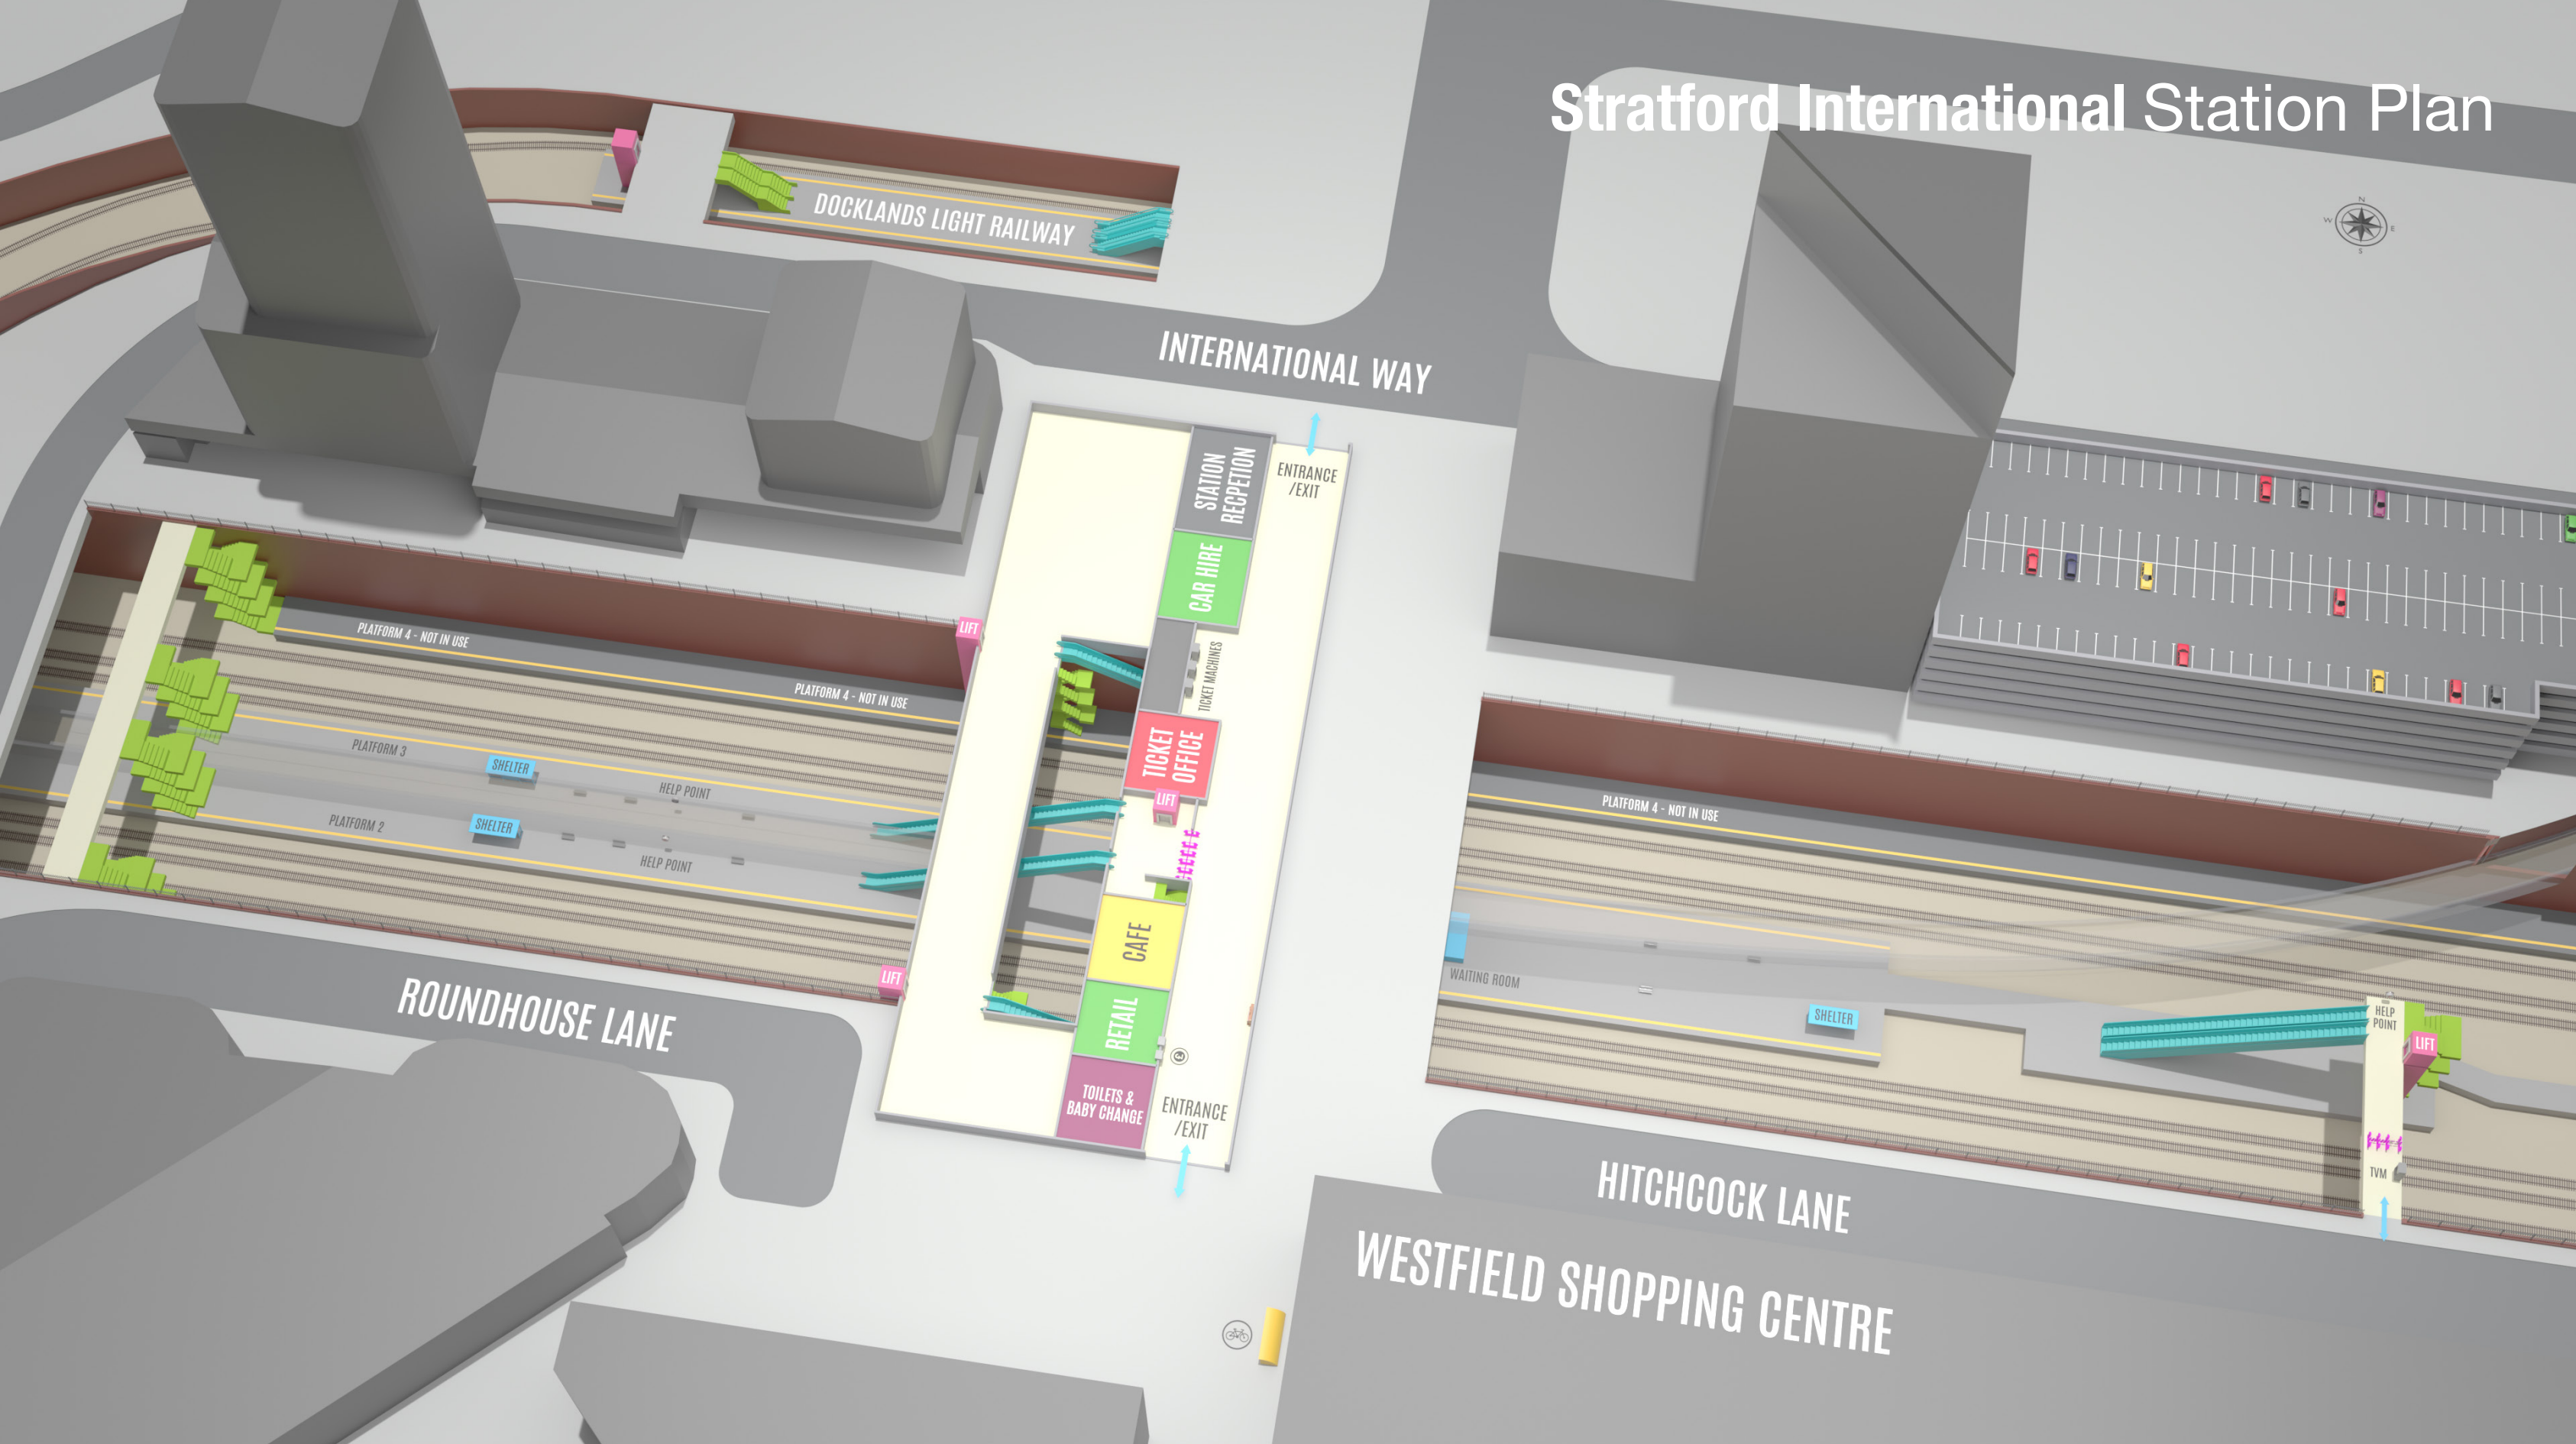

# Stratford International Station Plan

DOCKLANDS LIGHT RAILWAY

INTERNATIONAL WAY

PLATFORM 4 - NOT IN USE

PLATFORM 4 - NOT IN USE

PLATFORM 3

SHELTER

HELP POINT

PLATFORM 2

SHELTER

HELP POINT

LIFT

STATION RECEPTION

ENTRANCE /EXIT

CAR HIRE

TICKET MACHINES

TICKET OFFICE

LIFT

CAFE

RETAIL

TOILETS & BABY CHANGE

ENTRANCE /EXIT

PLATFORM 4 - NOT IN USE

WAITING ROOM