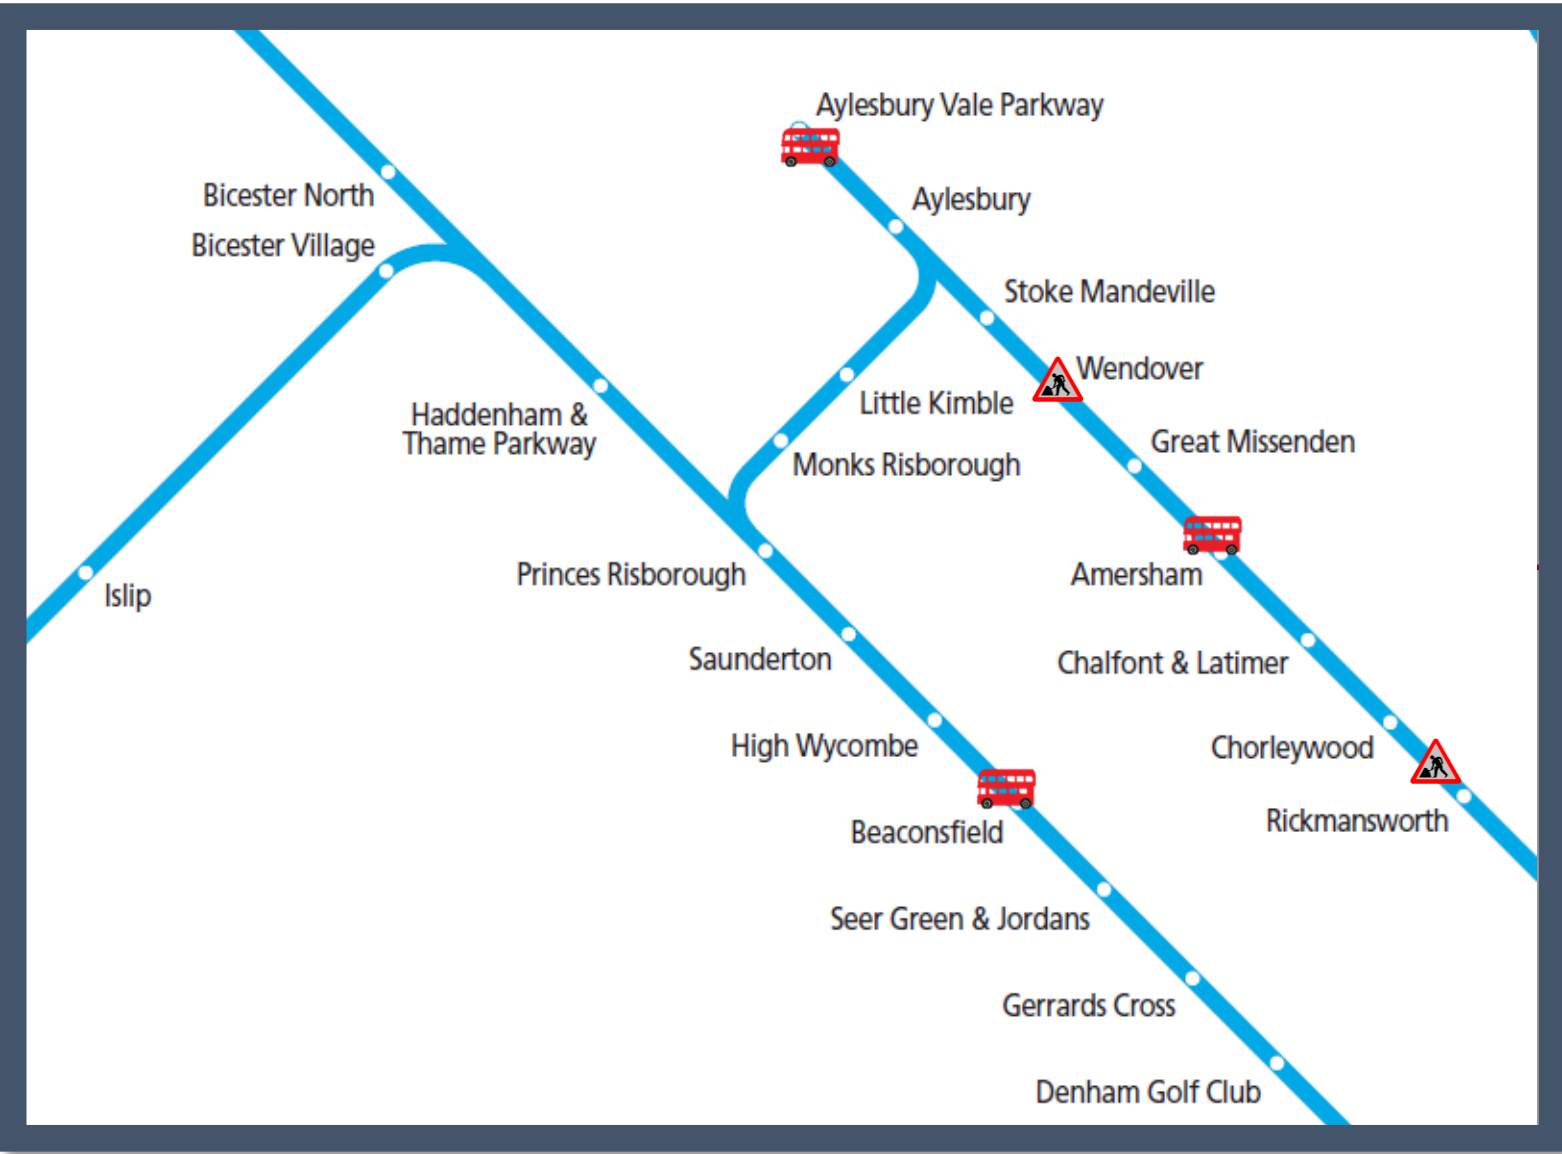

# No service between London Marylebone and Aylesbury via Amersham

TOC affected: Chiltern Railways

**Key:**

	Engineering Works
	Bus Replacement Services