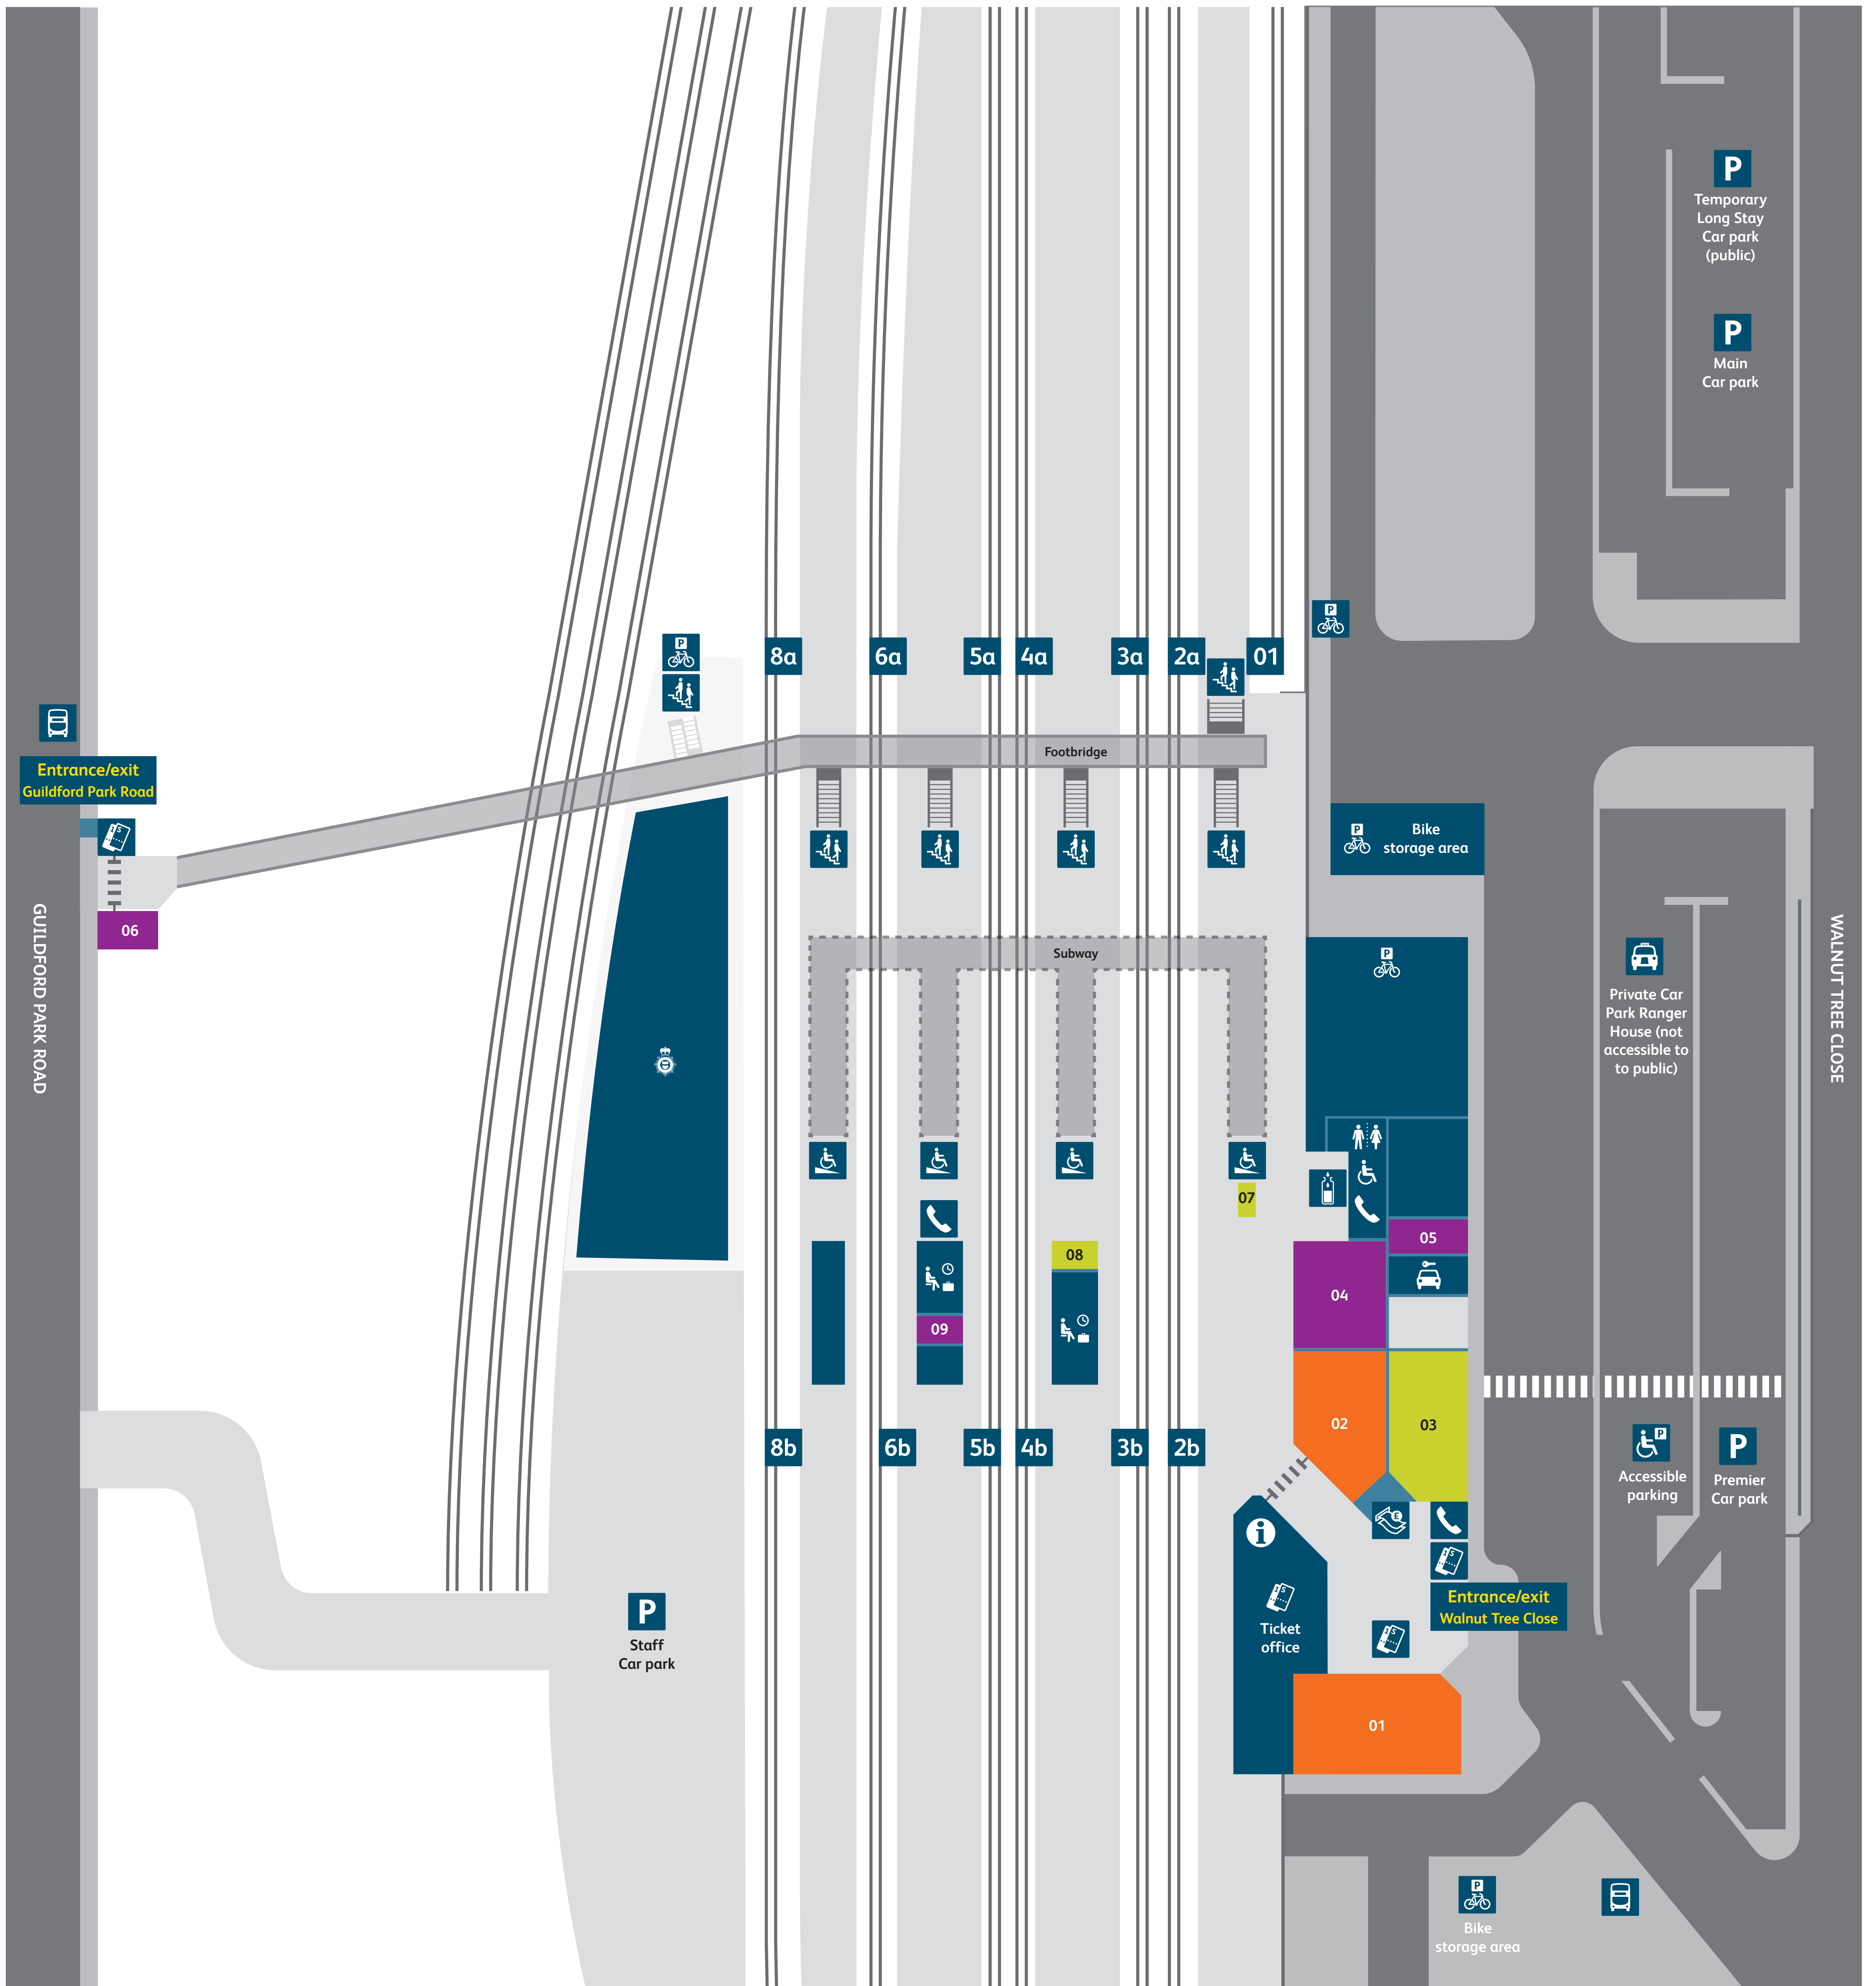

Guildford Station map

Services and facilities

- Accessible parking
- Accessible toilets
- Baby change
- Bike park
- Buses
- BT Police
- Car hire
- Cash point
- Information
- Parking
- Platform number
- Ramp
- Stairs
- Taxis

- Telephones
- Tickets
- Toilets
- Waiting room
- Water fountain

Shopping

- Marks & Spencer
- WH Smith

Food and drink

- Cafe Xpress
- Costa Coffee
- FCB Coffee

Coming soon

- Coming Soon
- Coming Soon
- Coming Soon
- Coming Soon