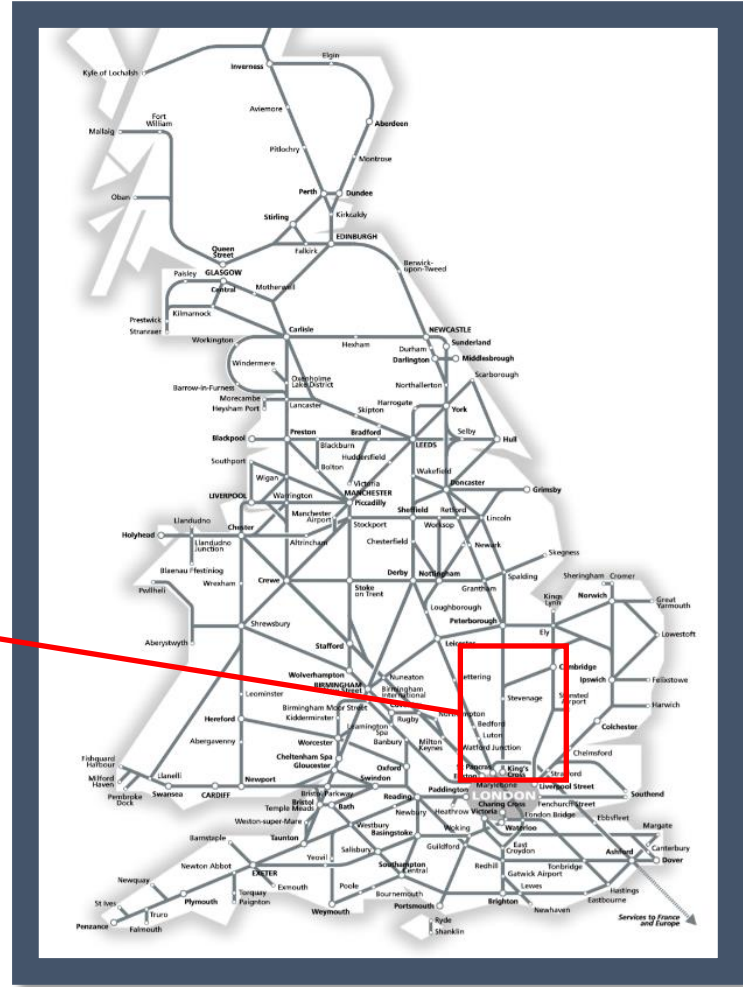

# Buses replace trains between Finsbury Park and Welwyn Garden City / Hertford North / Stevenage

TOCs affected: Great Northern, Thameslink

| Key: |                          |
|------|--------------------------|
|      | Engineering Works        |
|      | Bus Replacement Services |