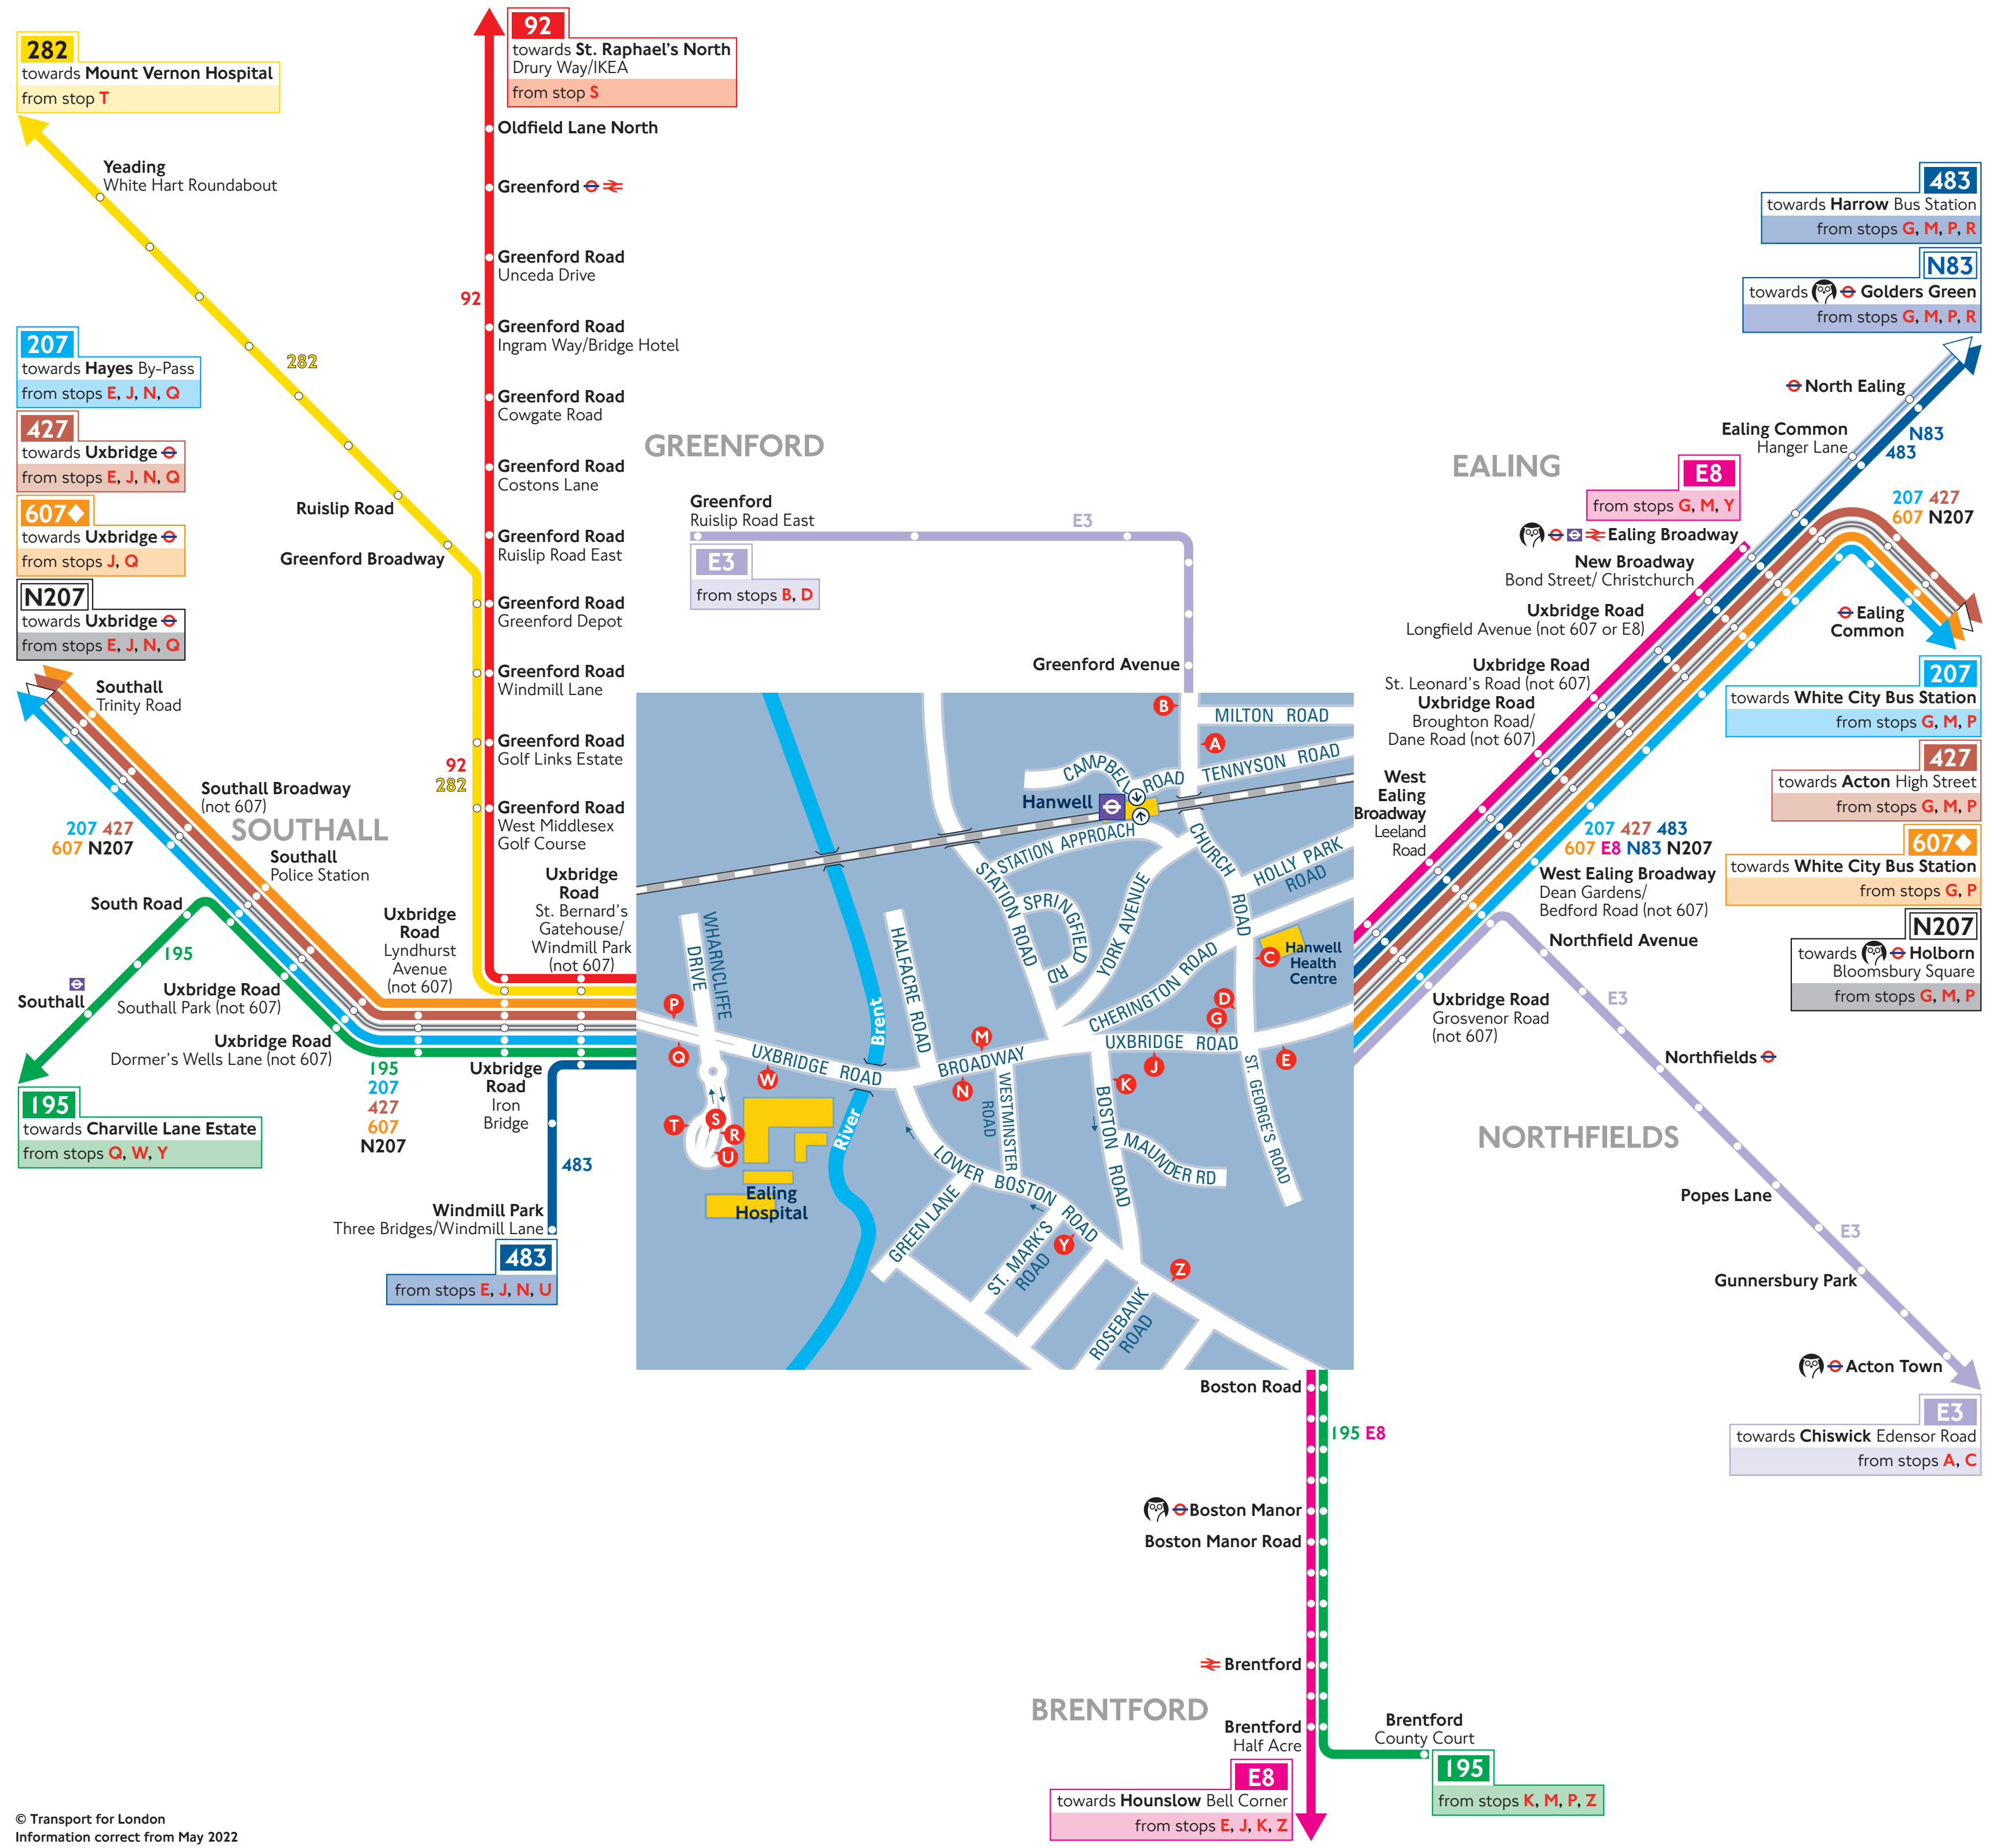

Hanwell station

Continuing your journey using local buses

How to use this map

- Find your destination on the map or in the Destination finder
- See the coloured lines on the map and numbers in the Destination finder for the bus routes that go to your destination
- Check the Destination finder and map (at the end of each coloured line) for the bus stops to catch your bus from
- Use the central map to find the nearest bus stop for your route
- Look for the bus stop letters at the top of the stop (see example for stop A to the right)

Key

- Connections with London Underground
- Connections with London Overground
- Connections with Elizabeth line
- Connections with National Rail
- Tube station with 24-hour service Friday and Saturday nights
- Limited stop

Ways to pay

- Use contactless (card or device). It's the same fare as Oyster pay as you go and you don't need to top up
- Download the free TfL app to top up or buy a ticket anytime, anywhere, or visit tfl.gov.uk/oyster. Alternatively, find your nearest Oyster Ticket Stop at tfl.gov.uk/ticketstopfinder or visit your nearest TfL station
- The Hopper fare offers you unlimited pay as you go Bus and Tram journeys within one hour. Always use the same card or device to touch in
- If you fail to show on demand a ticket, validated smartcard or other travel authority valid for the whole of your journey you may be liable for a penalty fare or prosecuted.

Destination finder

Hanwell QR EL CYJ TFL 1719.04.22 (T)

Check your travel
tfl.gov.uk/travel-tools

24-hour travel information
0343 222 1234*

Plan your journey
Download the TfL Go app

*Service and network charges may apply. See tfl.gov.uk/terms for details.