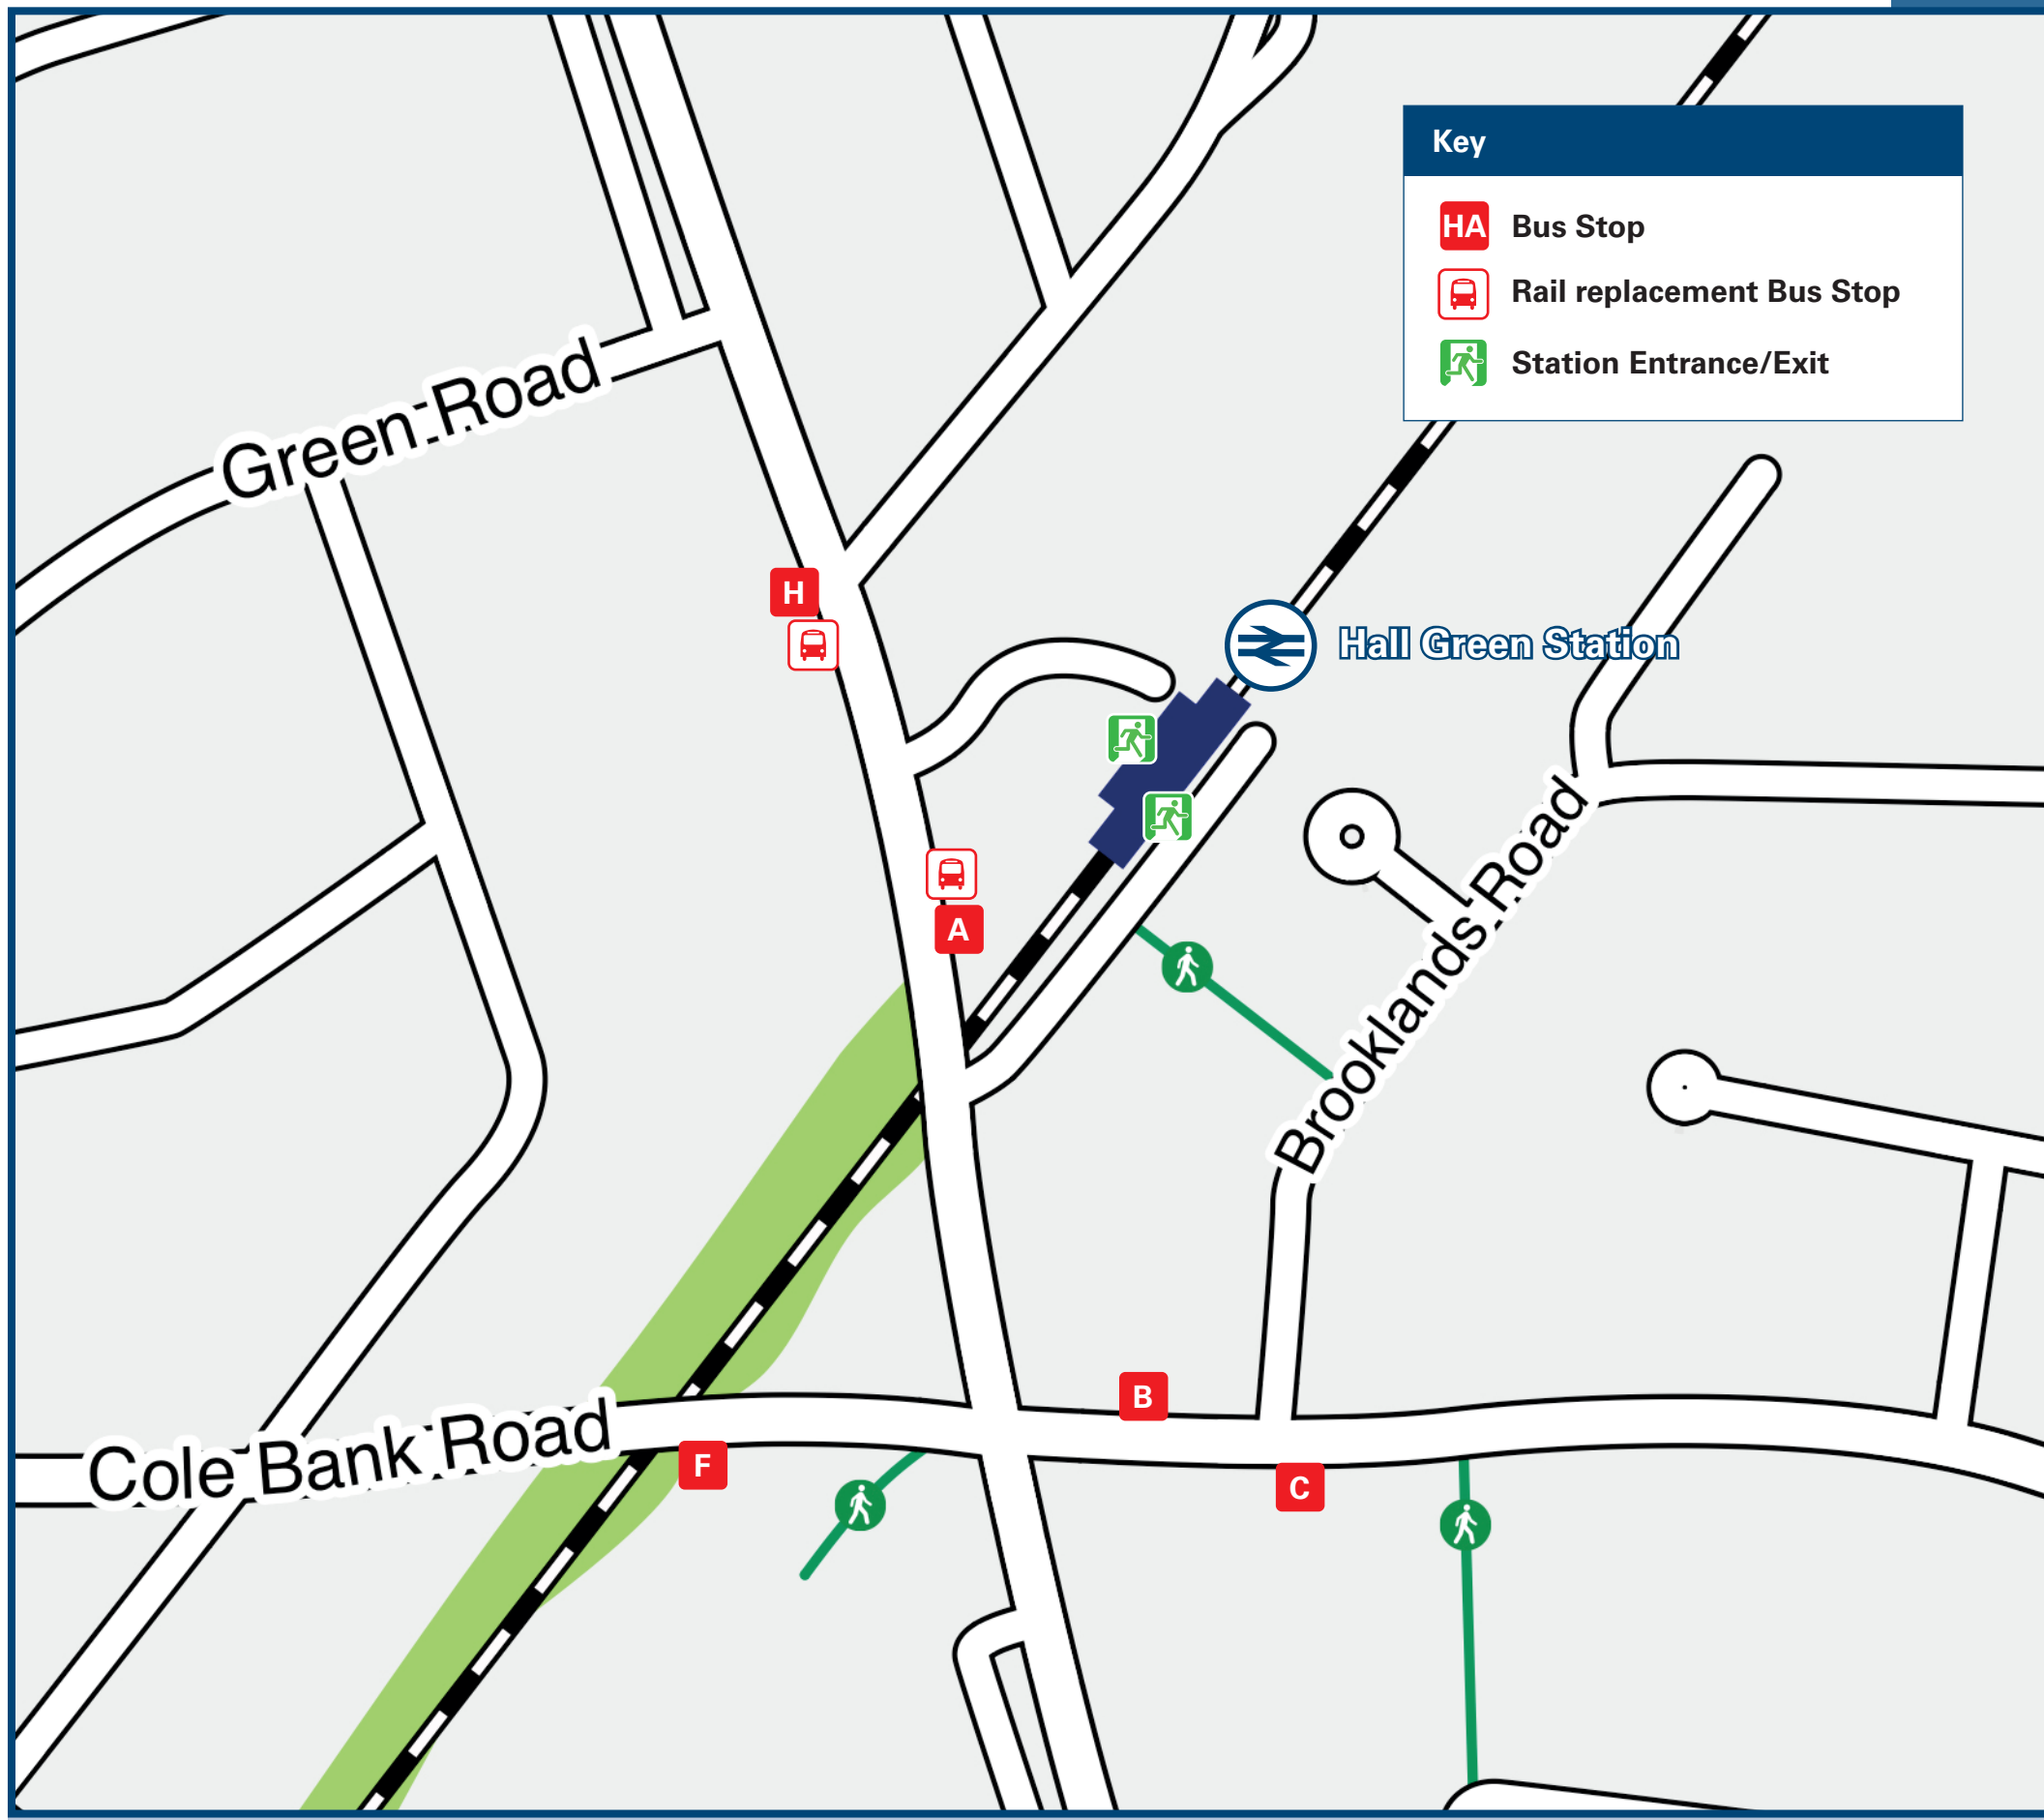

Hall Green Station

Onward Travel Information

Buses

Rail replacement buses/coaches will collect from the public service bus stop (stop **H.A**) on the Stratford Road, near to Station Drive entrance; and at public service bus stop **H.H** opposite.