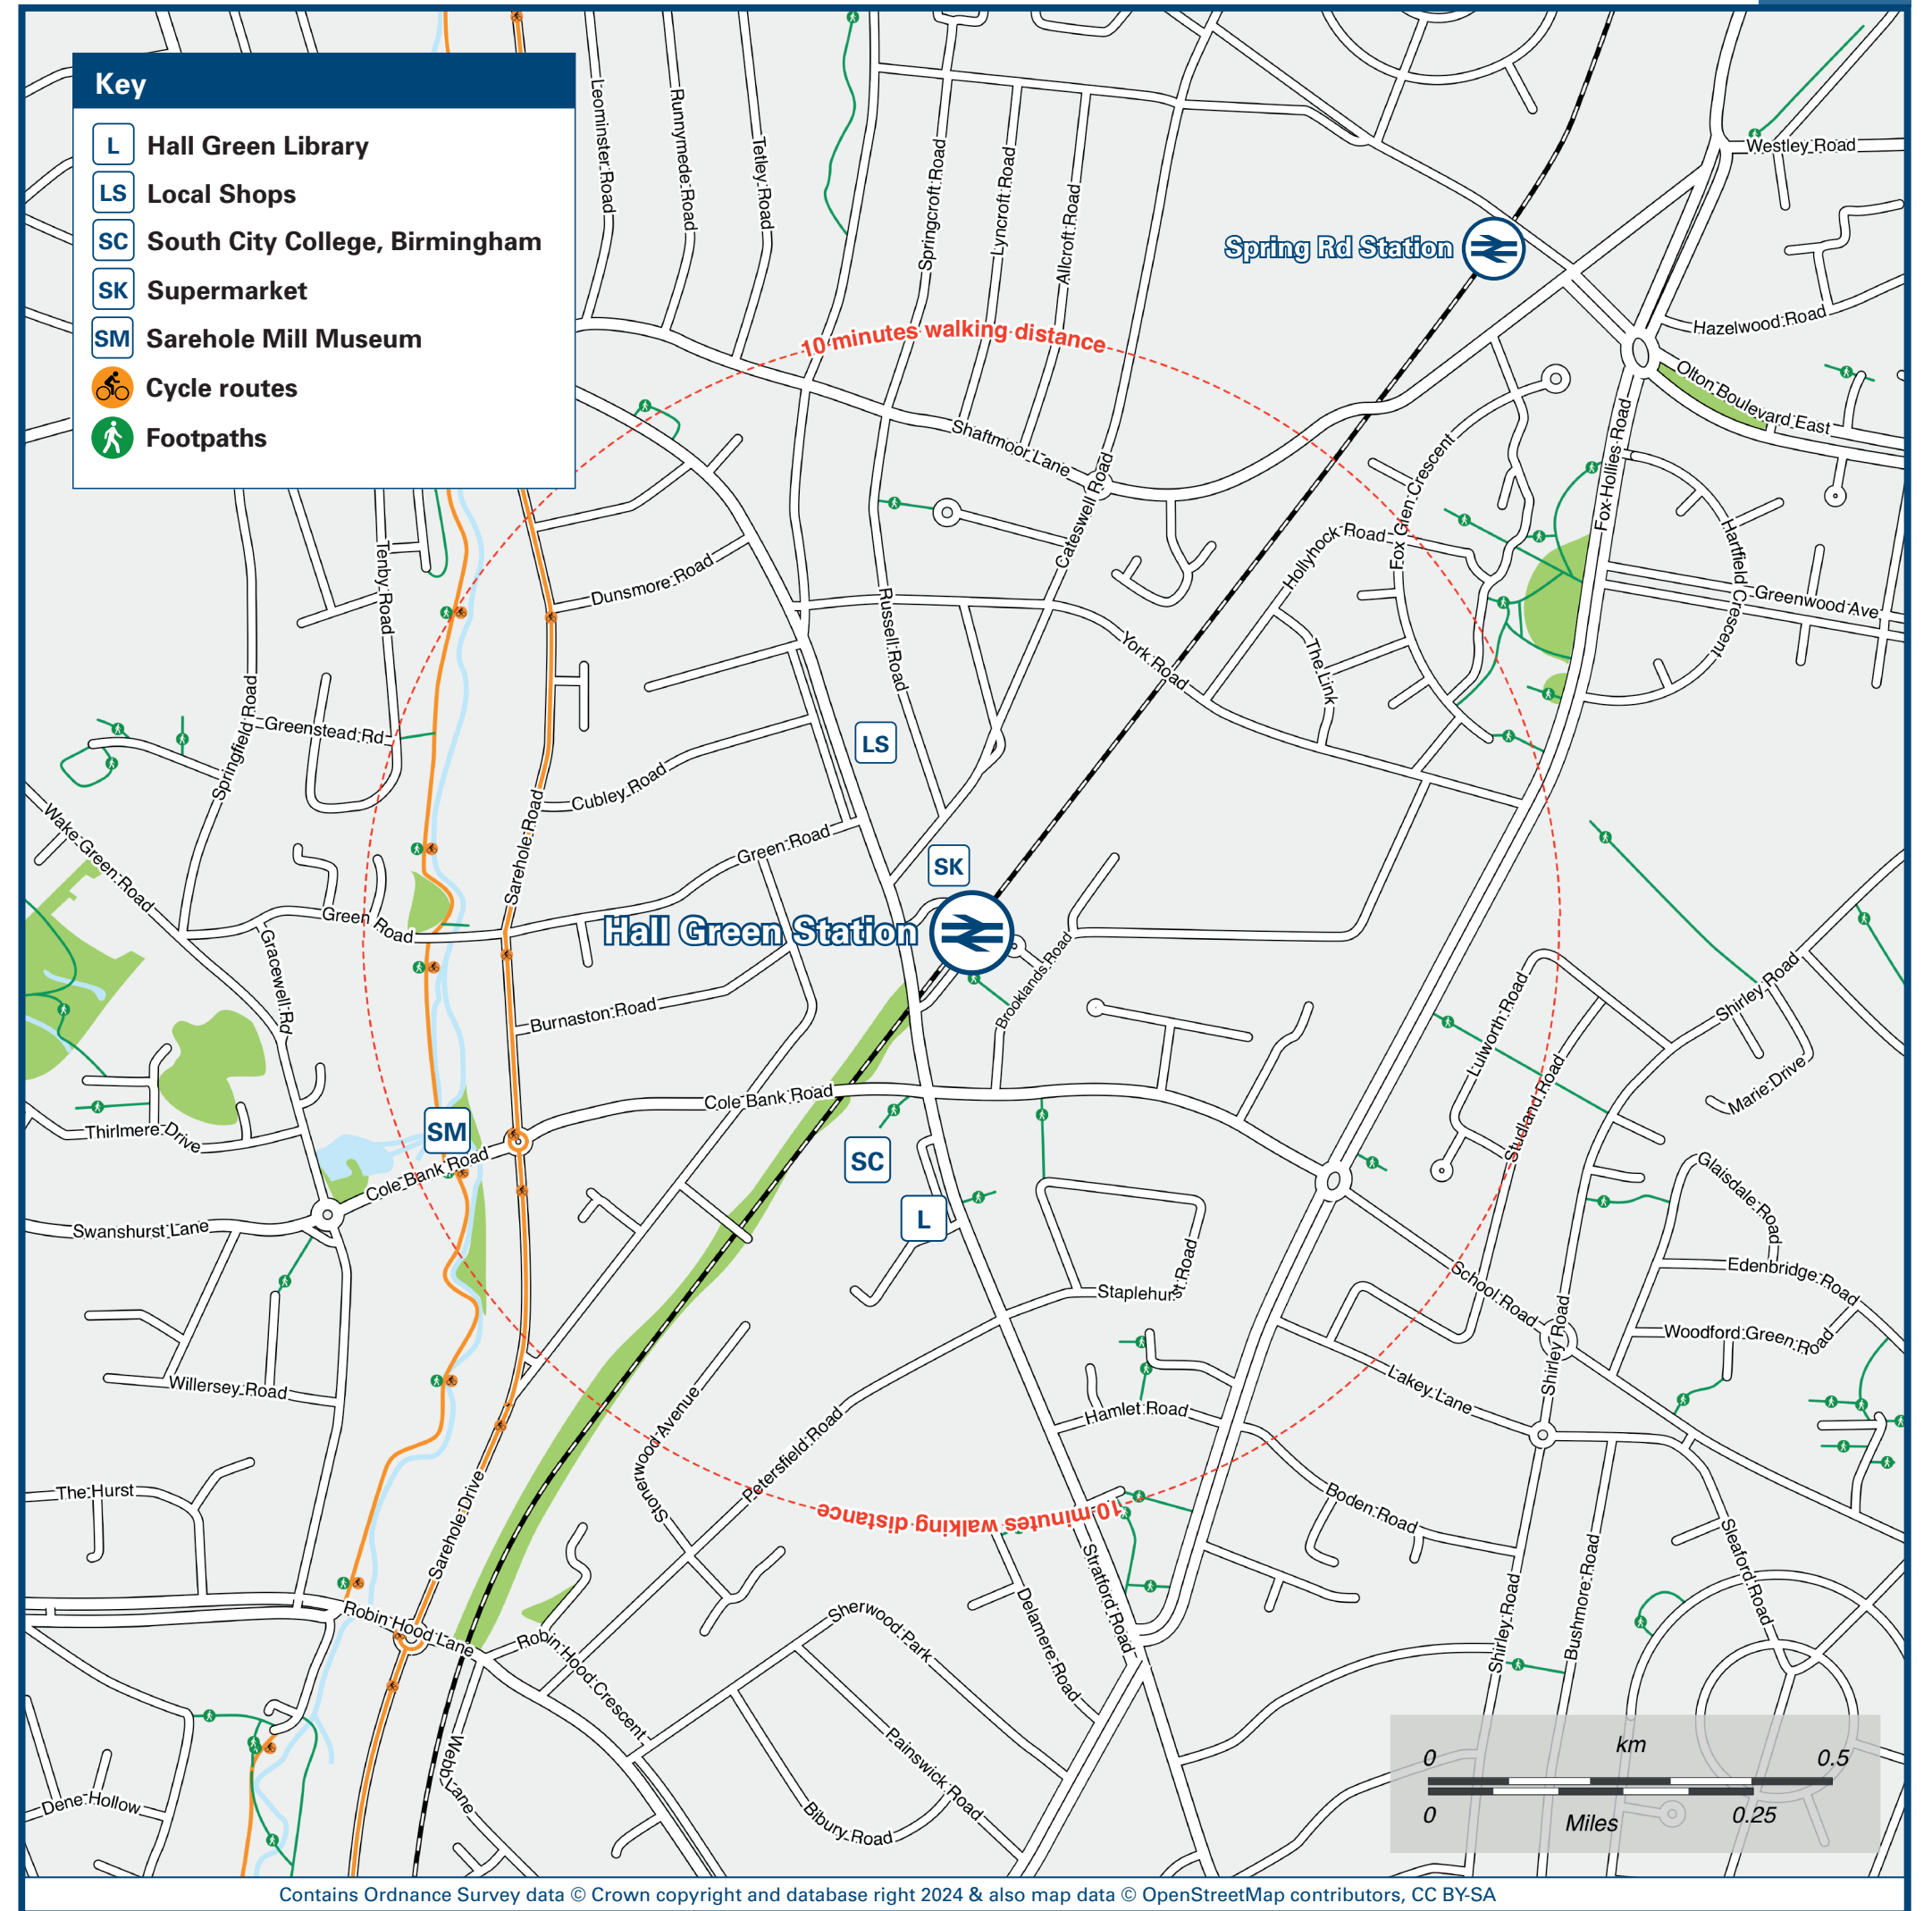

Local area map

Main destinations by bus

(Data correct at July 2024)

DESTINATION	BUS ROUTES	BUS STOP
Acock's Green	11A	B
Bearwood	11C	C, F
Billesley	11C	C, F
Birmingham	6	H
Blossomfield	6	A
Bordesley	6	H
Bournville	11C	C, F
Cotteridge (for Kings Norton Rail station)	11C	C, F
Deritend	6	H
Digbeth	6	H
Erdington	11A	B
Fox Hollies	11A	B
Handsworth	11C	C, F

DESTINATION	BUS ROUTES	BUS STOP
Harborne	11C	C, F
King's Heath	11C	C, F
Lifford	11C	C, F
Perry Barr	11A	B
Queen Elizabeth Hospital	11C	C, F
Robin Hood	6	A
Rotton Park	11C	C, F
Sarehole Mill	11C	C, F
Selly Oak	11C	C, F
Shirley	6	A
Solihull	6	A
Sparkbrook	6	H
Sparkhill	6	H

DESTINATION	BUS ROUTES	BUS STOP
Springfield	11C	C, F
Stechford	11A	B
Stirchley	11C	C, F
Stockland Green	11A	B
Swan Island	11A	B
University of Birmingham	11C	C, F
Ward End	11A	B
Witton	11A	B
Yardley	11A	B

Notes

Bus routes 11A, 11C and 6 run daily, Mondays to Sundays.
Direct trains operate to this destination from this Station.

Taxis

Hall Green Station has no taxi rank or cab office. Advance booking is essential, please consider using the following local operators: (Inclusion of this number doesn't represent any endorsement of the taxi firm)

Hall Green Taxi
0121 270 7521

Galaxy Top Rank Choice Sutton
0121 373 6666

Number One Cars Erdington
0121 667 0444

Further information about all onward travel

Local Cycle Info www.tfwm.org.uk/plan-your-journey/ways-to-travel/cycling-and-walking For more information about cycle routes.	National Cycle Info sustrans.org.uk Sustrans is the UK's leading sustainable transport charity.	Bus Times See timetable displays at bus stops. www.traveline.info 0871 200 22 33 call cost 13p per minute plus your phone company's access charge	NextBuses Find the bus times for your stop. Search for a bus stop by entering a postcode, street & town or a stop name & town.	PlusBus plusbus.info A discount price 'bus pass' that you buy with your train ticket. It gives you unlimited bus travel around your chosen town, on participating buses.

National Rail Enquiries

Online nationalrail.co.uk	NRE App Free National Rail Enquiries app for iOS and Android	Social Media facebook.com/nationalrailenq @nationalrailenq	Alert Me You can sign up to Alert Me messages on the National Rail Enquiries website where you can receive train and platform notifications directly to your smart phone. nationalrail.co.uk/alertme	Contact Centre 03457 48 49 50 Calls cost no more than calls to geographic numbers (01 or 02) and may be recorded.	PlusBike nationalrail.co.uk/plusbike For more information.