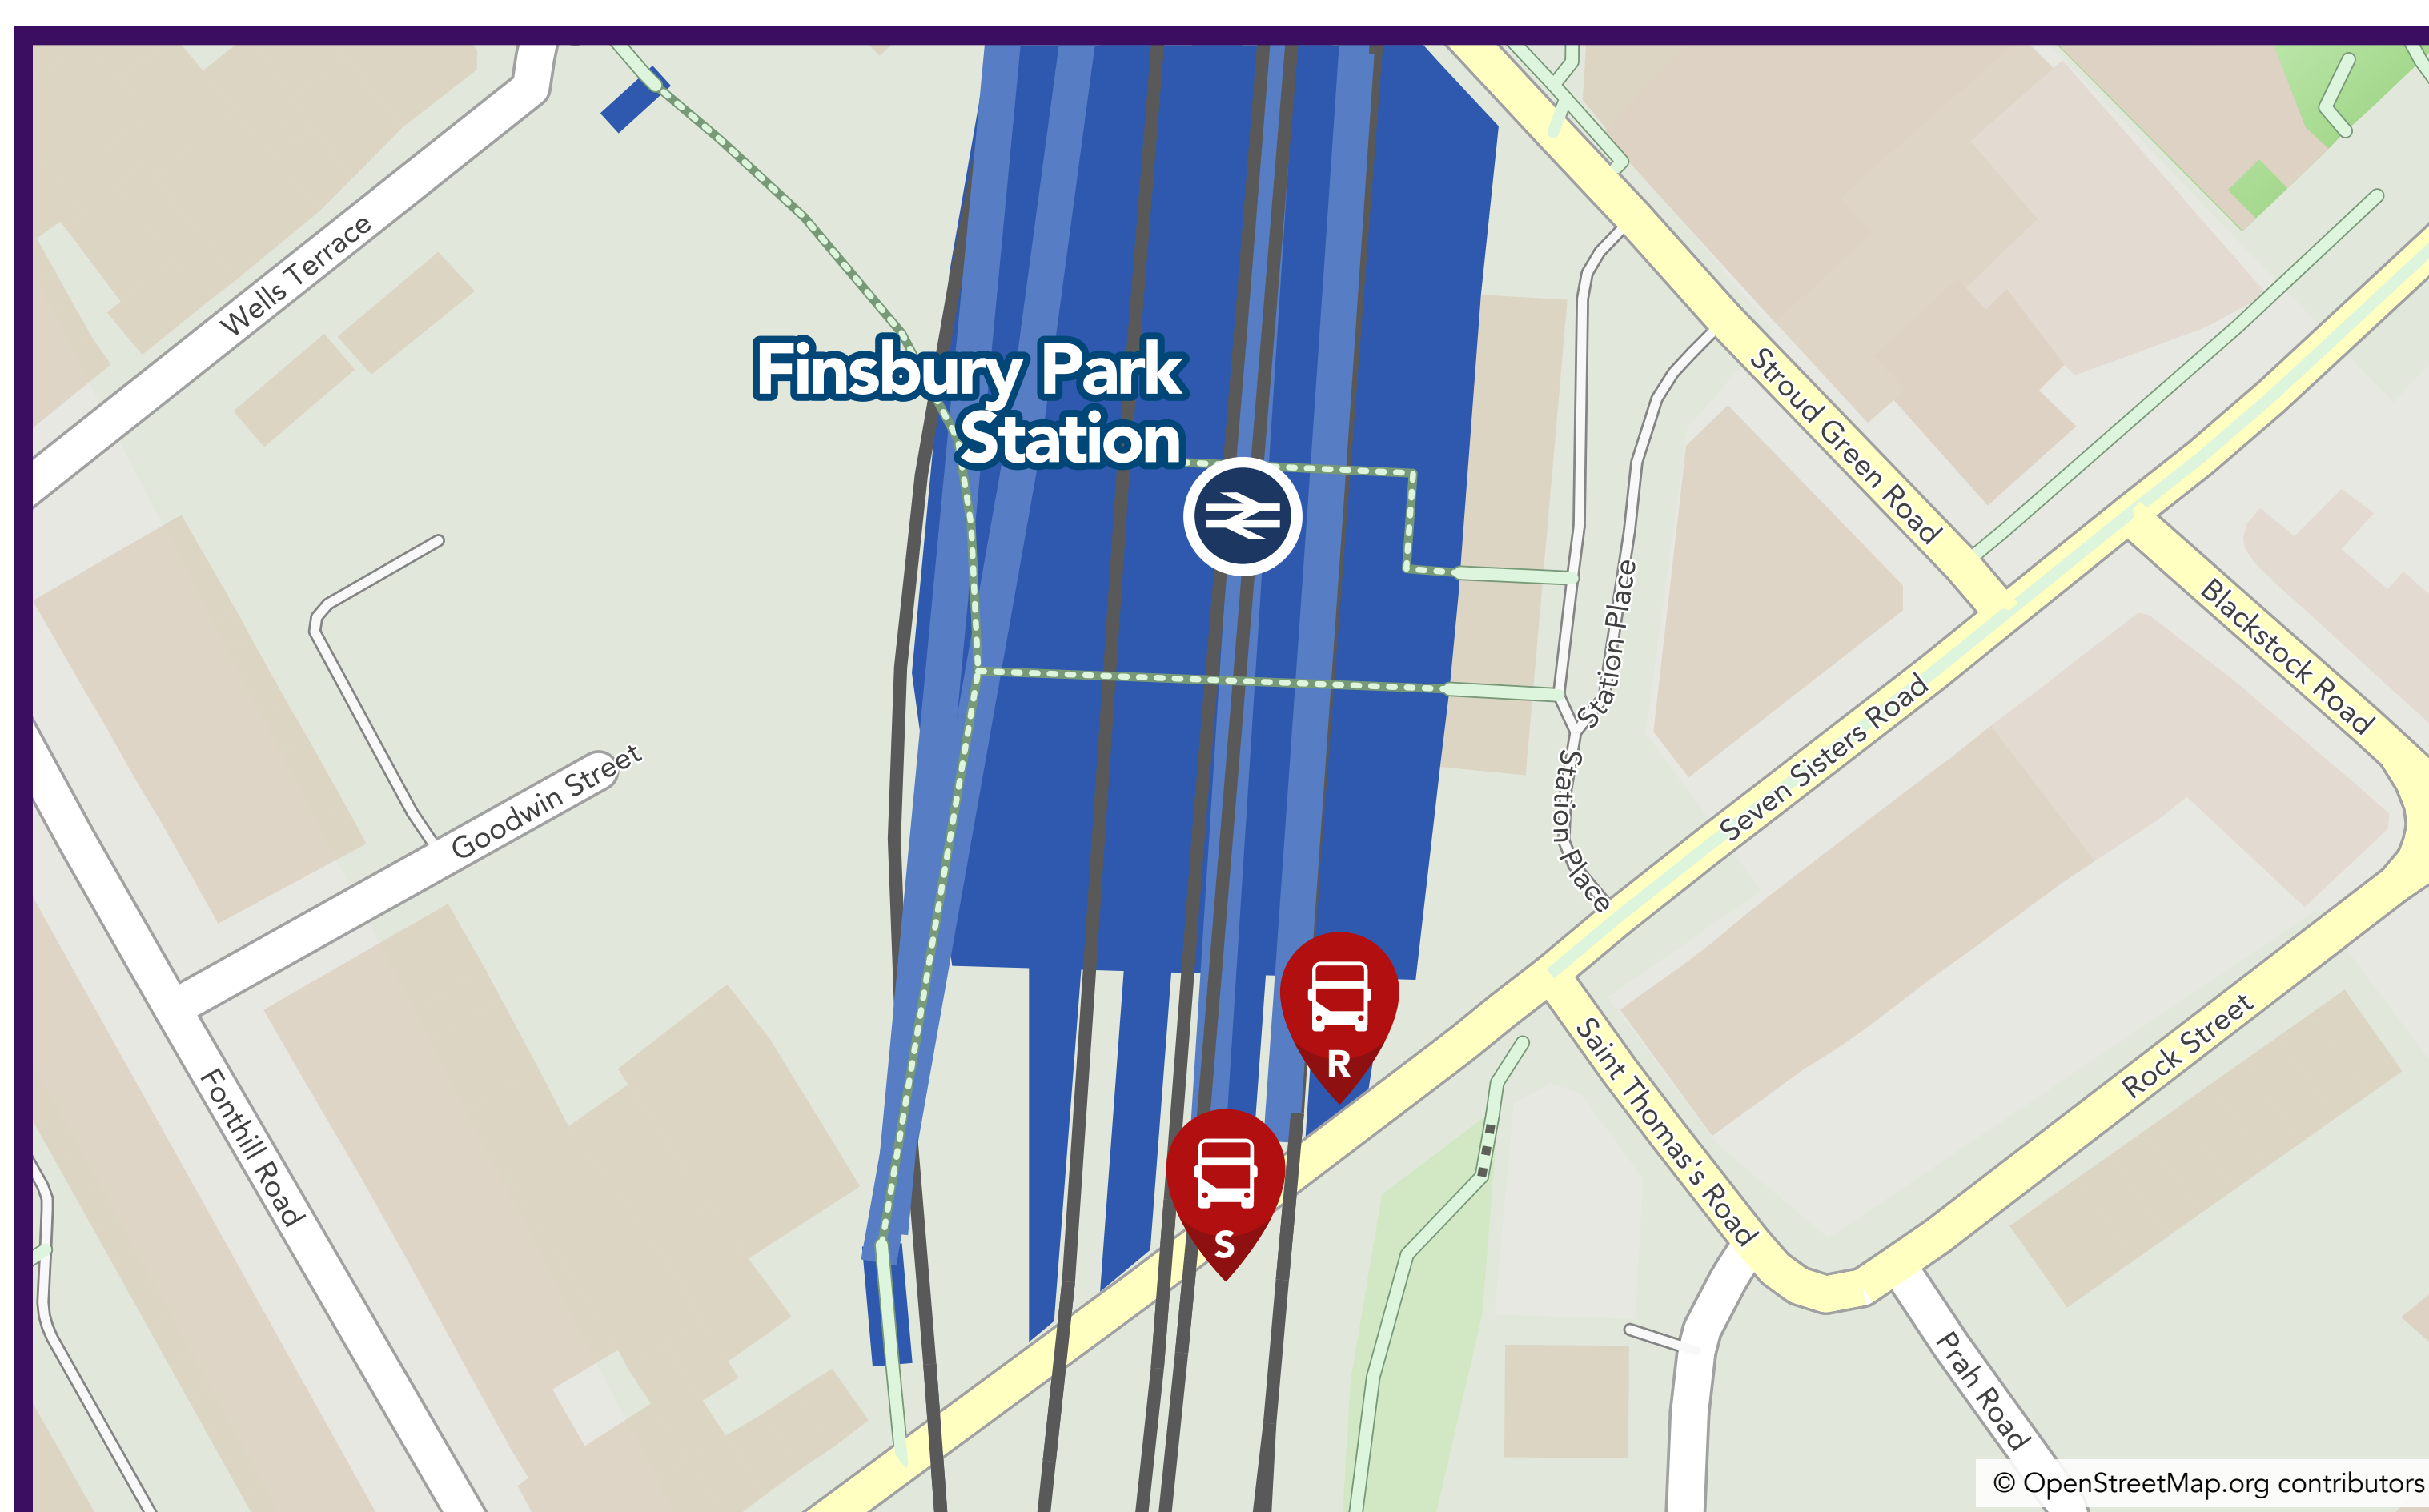

Rail Replacement Bus Services

Finsbury Park

When trains are unable to run due to improvement works or disruption, dedicated replacement buses will stop at the locations shown below.

Rail replacement buses will display a prominent sign in the front window.

For journeys on regular scheduled buses, information on bus stops can be found on the separate "Onward Travel" poster or by scanning the QR code below to access the information page for this station.

Towards Hertford North and Welwyn Garden City:

Seven Sisters Road (Stop R)

↑ 3 mins walk from the station

/// what3words

///chimp.exams.flips

Towards Central London:

Seven Sisters Road (Stop S)

↑ 3 mins walk from the station

/// what3words