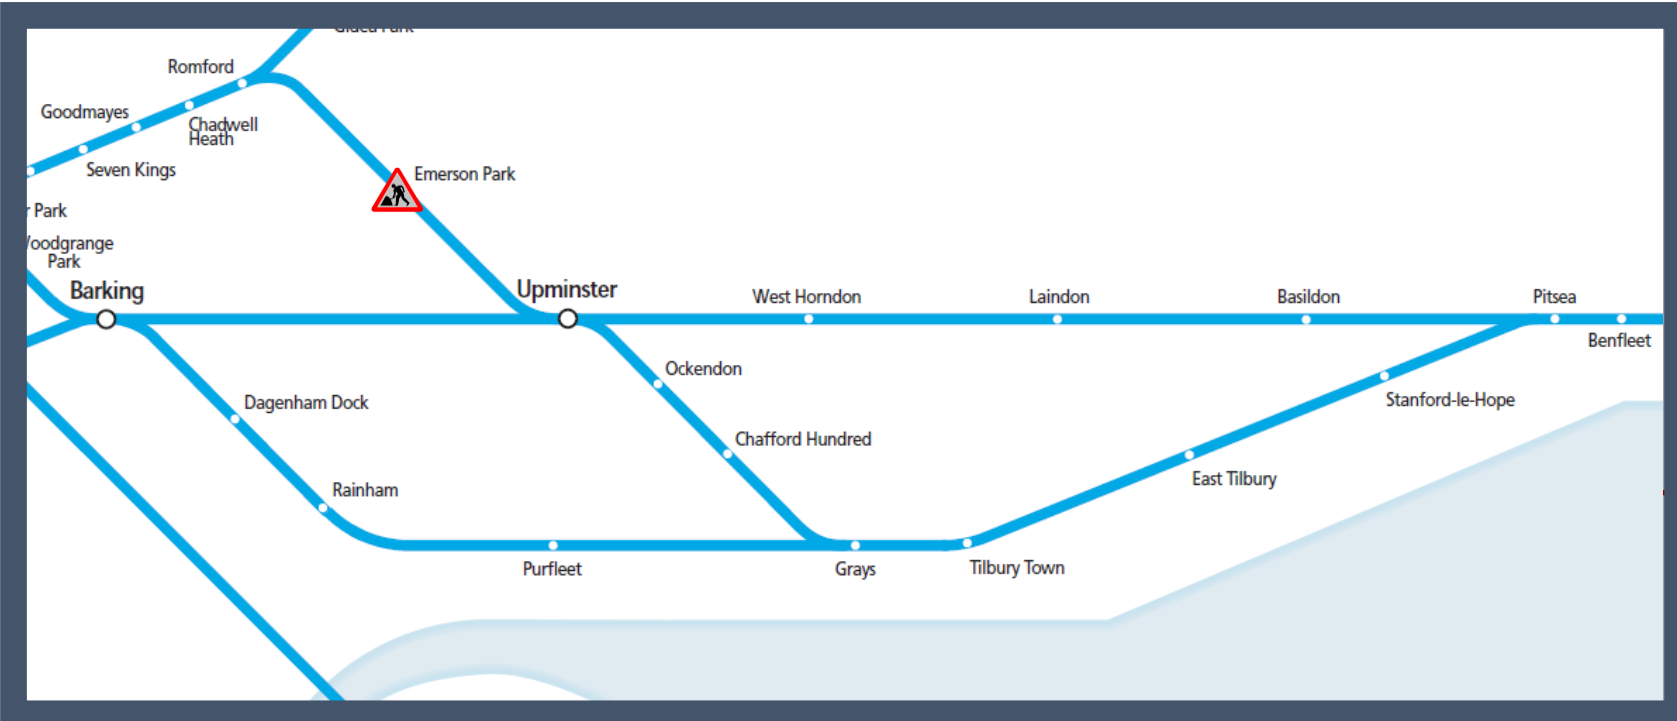

No trains between Romford and Upminster

TOC affected: London Overground

Key:

Engineering Works