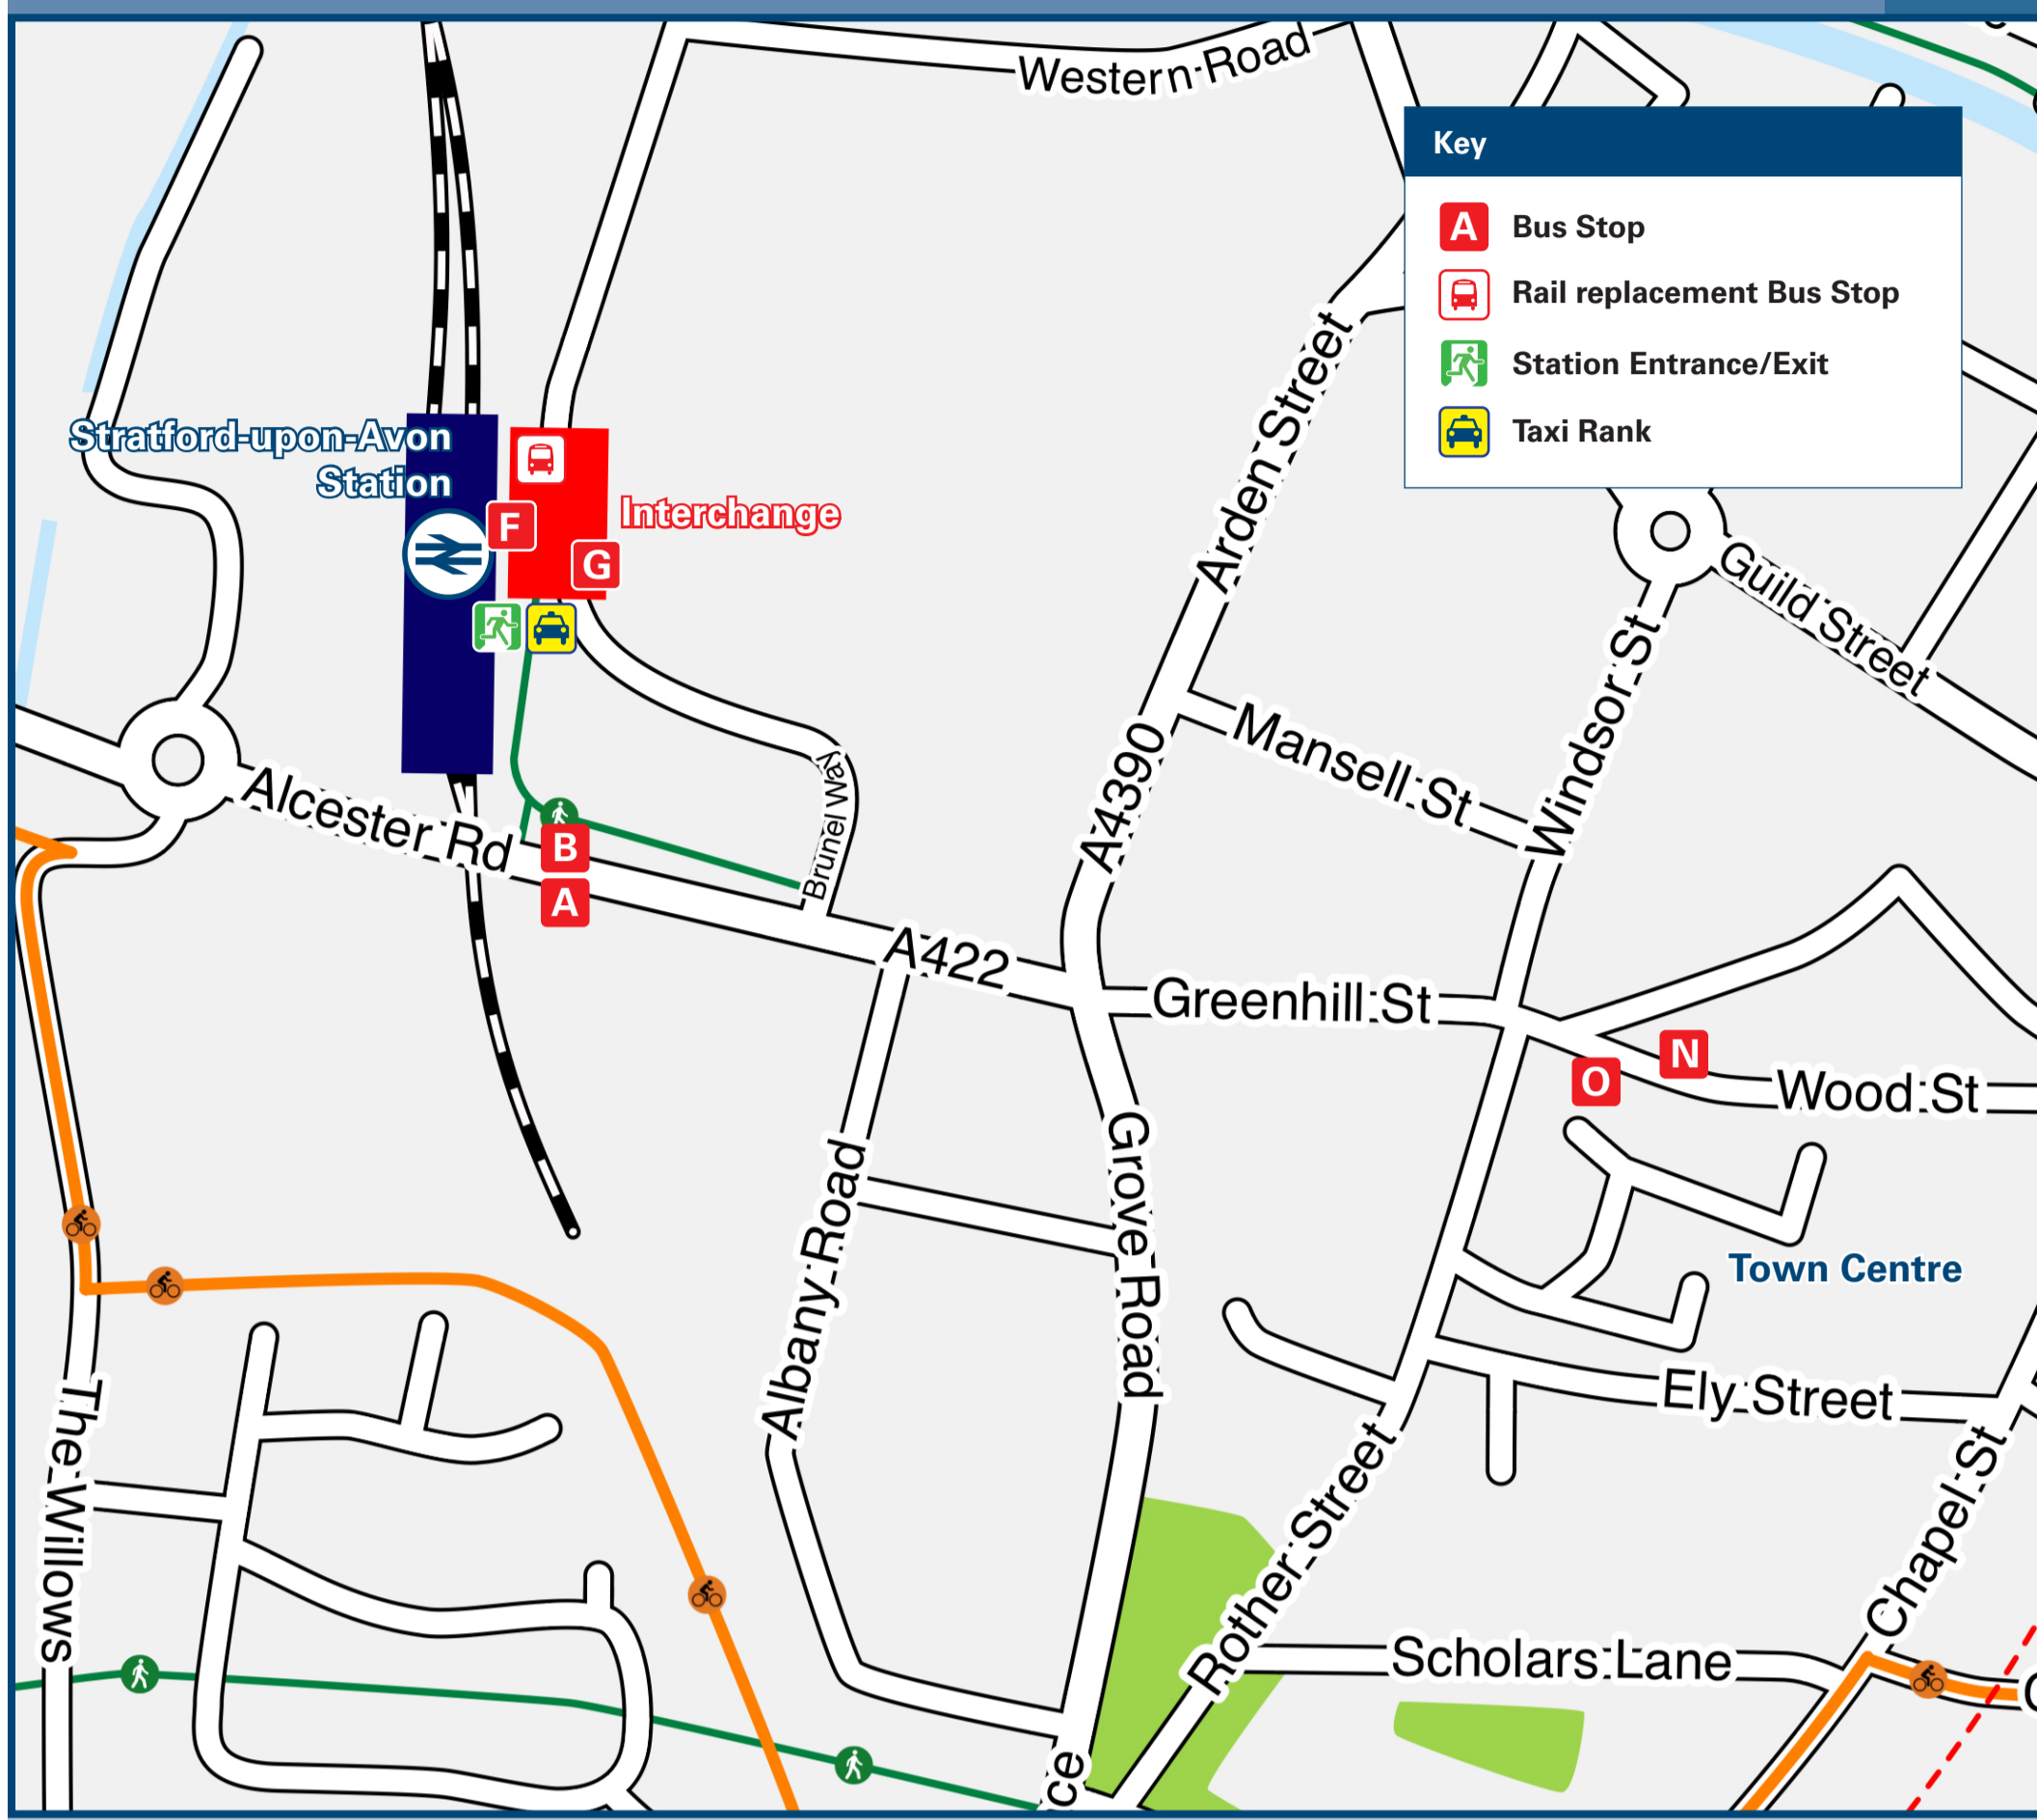

Stratford-upon-Avon Station

Onward Travel Information

Buses and Taxis

Rail replacement buses/coaches depart from the Interchange bus stands outside this station (see map above).

Local area map

Main destinations by bus

(Data correct at August 2023)

DESTINATION	BUS ROUTES	BUS STOP
Alcester	229*, X19	A
Alderminster	50, 51*, 75B*	O
Alveston	15, 77*, 77B*	N
Aston Cantlow	229	A
Banbury	75, 75A, 76, 76A	N
Barford	75B*	O
Bearley	15	N
Bidford-on-Avon	X20	N
Blockley	229	A
Broad Campden	28	O
Broadway	1, 1A, 2, 2A	N
Charlote	2, 2A	N
Chipping Campden	1, 1A	N
Chipping Norton	15	N
Clifford Chambers	1, 1A, 2, 2A, 3, 3A, 75A	N
Coughton	2A*, 75A*	F*
Coventry	229*, X19	A
Dodwell Park	X18	N
Ettington	28	O
Evesham	75, 76, 76A	N
Gaydon (for British Motor Museum)	28	O
Great Alne	77	N
Halford	229*, X19	A
Harvington	50*	O
Haselor	75	N
Henley-in-Arden	28	O
Hockley Heath	X19	A
Ilmington	X20	N
Kineton	X20	N
Leamington Spa	51	N
Long Compton	75A*	F*, N
Long Marston	76, 76A*, 77	N
Lower Brailles	15, 77, X18	N
Lower Quinton	50	O
	27	O
	75, 75A	N
	75B*	O
	1, 1A, 2, 2A, 3, 3A, 75A	N
	2A*, 75A*	F*

DESTINATION	BUS ROUTES	BUS STOP
- Trinity Mead	2A*, 75A*	F*
- West Green Drive	1A*, 2A*, 3A*, 4, 5, 75A*	N
Studley	19, 27*, 229, X19	A
Tiddington	229*, X19	A
Tredington	15	N
Tysoe	50, 51*	O
Upper Brailes	75*	N
Upper Quinton	76	N
Warwick	75, 75A	N
Wasperton (Turn)	75B*	O
Welford-on-Avon	1, 1A, 2, 2A	N
Wellesbourne	15, 77, X18	N
Weston Sub Edge	15	N
Willersley	27	O
Wilmcote	1, 1A	N
Wootton Wawen	229	A
	X20	N