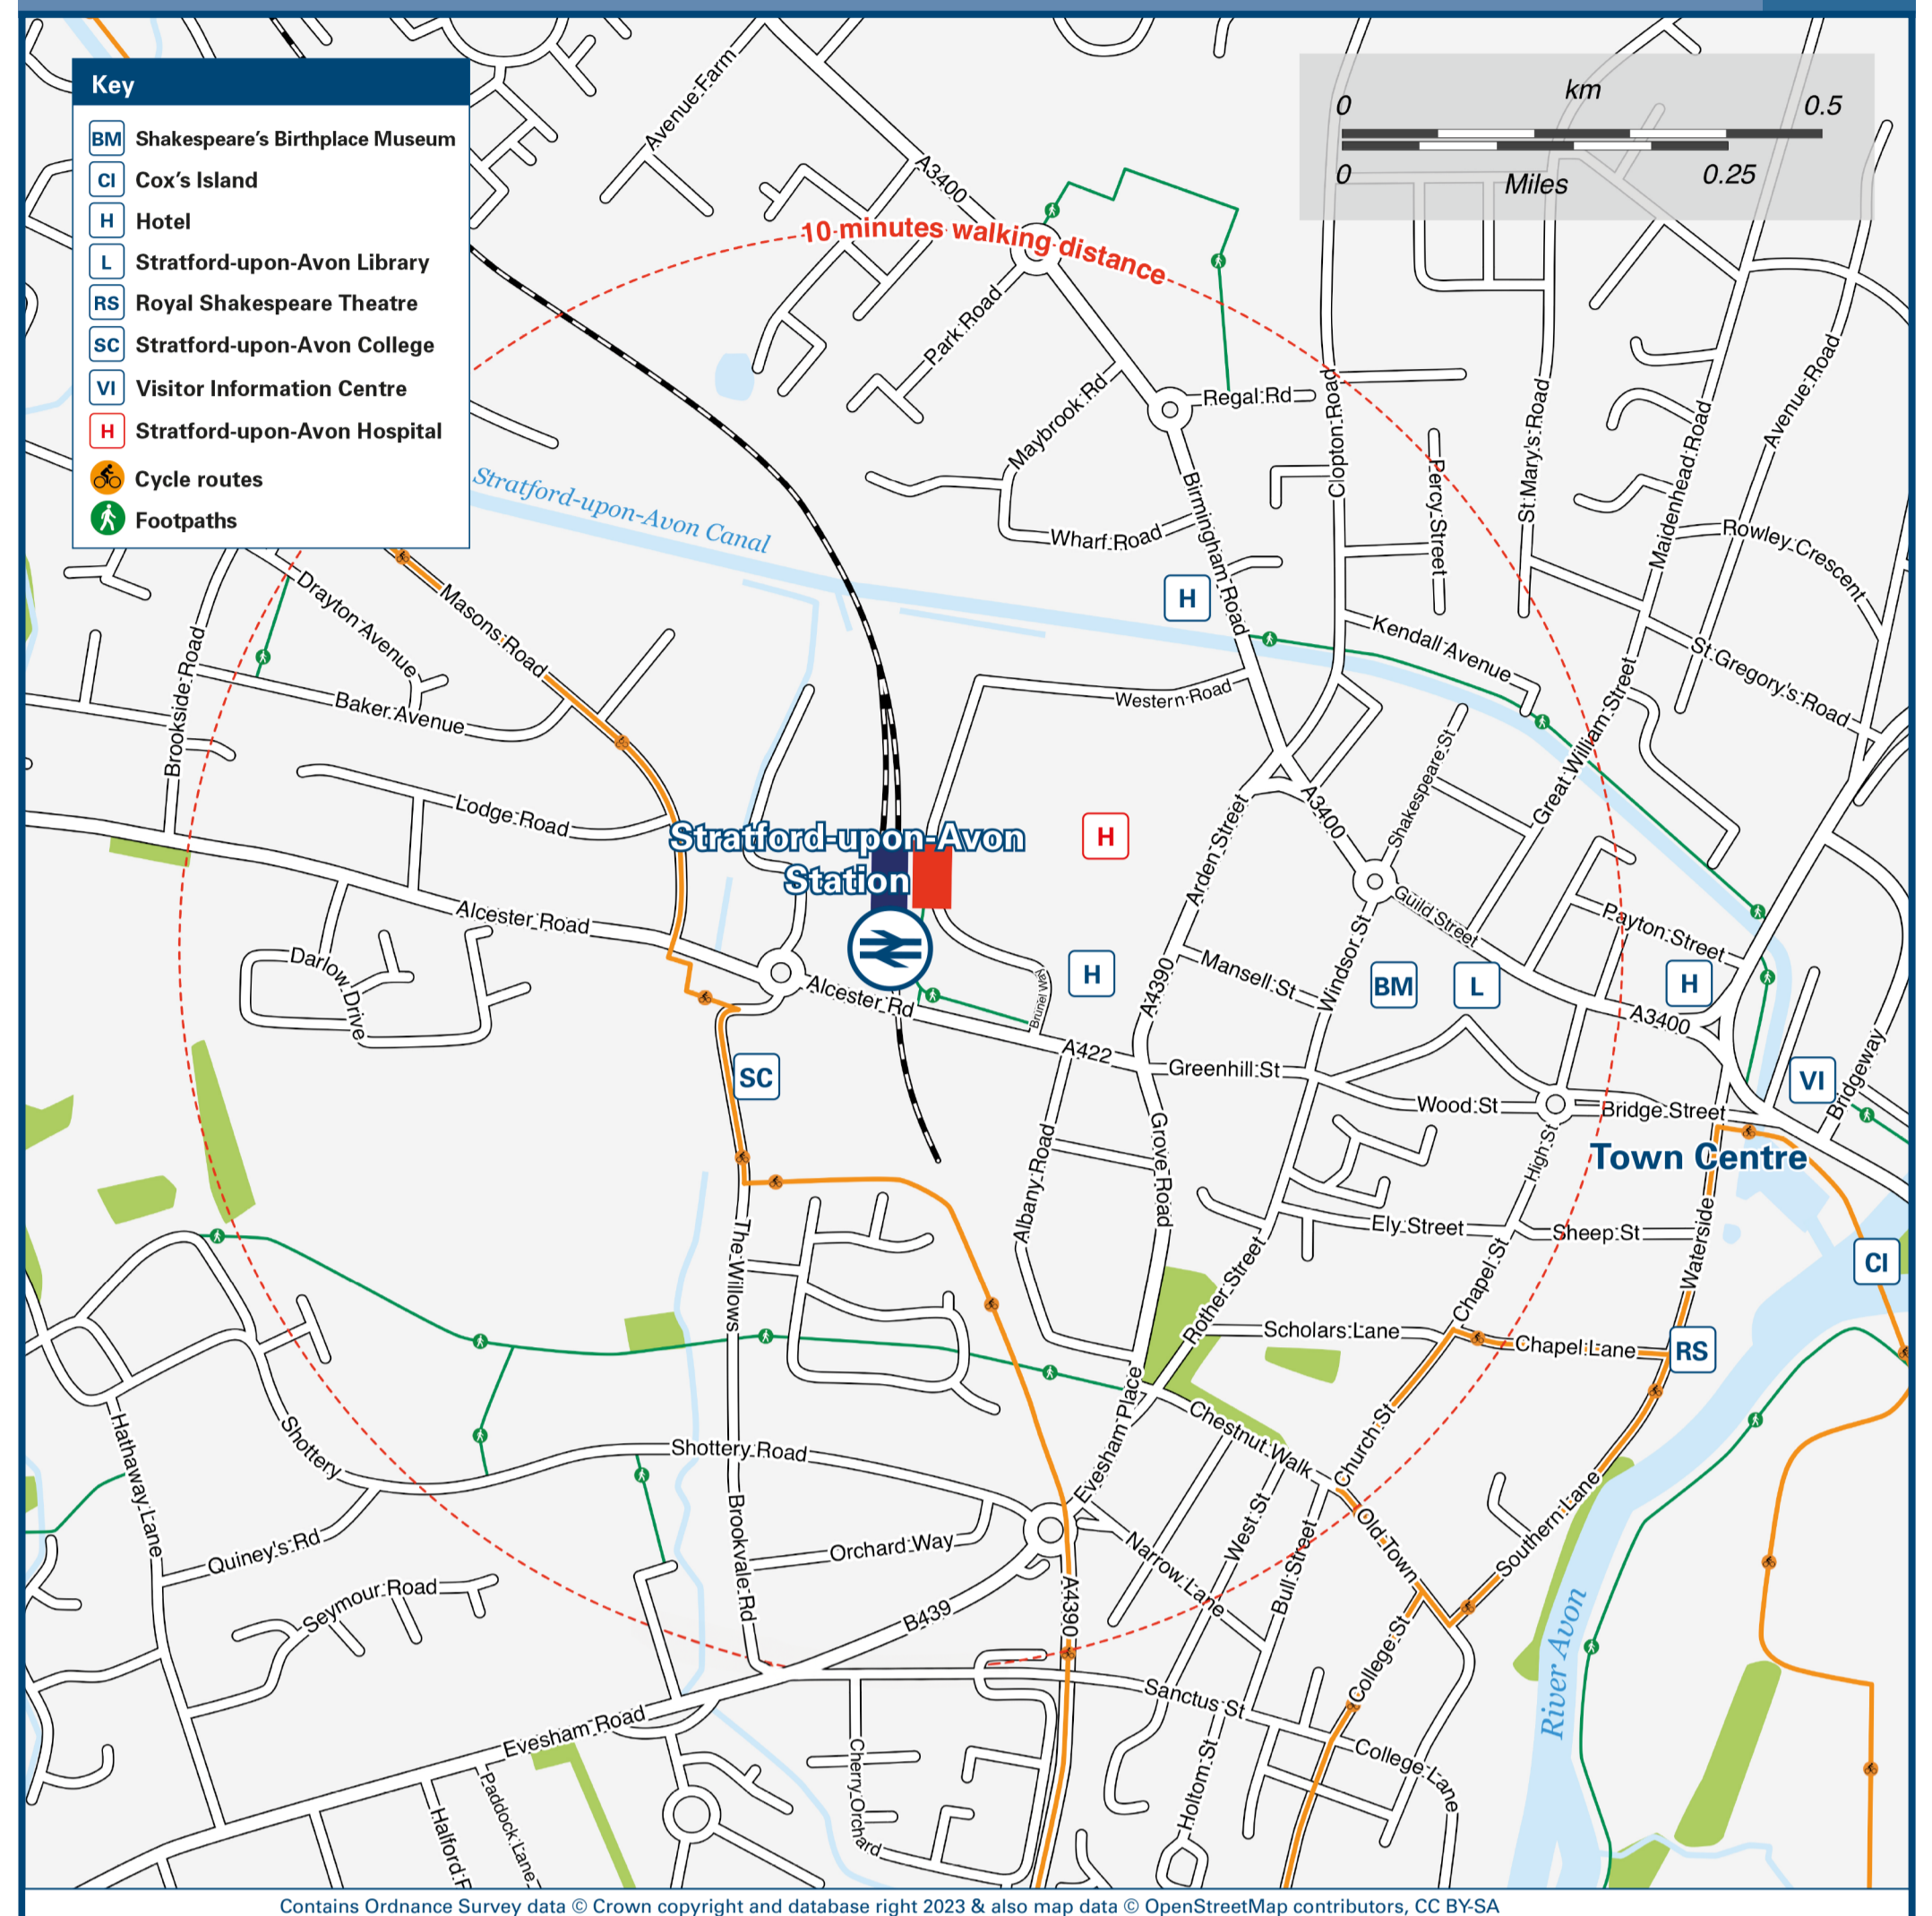

Stratford-upon-Avon Station

Onward Travel Information

Buses and Taxis

Rail replacement buses/coaches depart from the Interchange bus stands outside this station (see map above).

Local area map

Main destinations by bus

(Data correct at August 2023)

DESTINATION	BUS ROUTES	BUS STOP
Alcester	229*, X19	A
Alderminster	50, 51*, 75B*	O
Alveston	15, 77*, 77B*	N
Aston Cantlow	229	A
Banbury	75, 75A, 76, 76A	N
Barford	75B*	O
Bearley	15	N
Bidford-on-Avon	X20	N
Blockley	229	A
Broad Campden	28	O
Broadway	1, 1A, 2, 2A	N
Charlote	2, 2A	N
Chipping Campden	1, 1A	N
Chipping Norton	15	N
Clifford Chambers	1, 1A, 2, 2A, 3, 3A, 75A	N
Coughton	2A*, 75A*	F*
Coventry	229*, X19	A
Dodwell Park	X18	N
Ettington	28	O
Evesham	75, 76, 76A	N
Gaydon (for British Motor Museum)	28	O
Great Alne	77	N
Halford	229*, X19	A
Harvington	50*	O
Haselor	75	N
Henley-in-Arden	28	O
Hockley Heath	X19	A
Ilmington	X20	N
Kineton	X20	N
Leamington Spa	51	N
Long Compton	75A*	F*, N
Long Marston	76, 76A*, 77	N
Lower Brailles	15, 77, X18	N
Lower Quinton	50	O
	27	O
	75, 75A	N
	75B*	O
	1, 1A, 2, 2A, 3, 3A, 75A	N
	2A*, 75A*	F*

DESTINATION	BUS ROUTES	BUS STOP
- Trinity Mead	2A*, 75A*	F*
- West Green Drive	1A*, 2A*, 3A*, 4, 5, 75A*	N
Studley	19, 27*, 229, X19	A
Tiddington	229*, X19	A
Tredington	15	N
Tysoe	50, 51*	O
Upper Brailes	75*	N
Upper Quinton	76	N
Warwick	75, 75A	N
Wasperton (Turn)	75B*	O
Welford-on-Avon	1, 1A, 2, 2A	N
Wellesbourne	15, 77, X18	N
Weston Sub Edge	15	N
Willersley	27	O
Wilmcote	1, 1A	N
Wootton Wawen	229	A
	X20	N