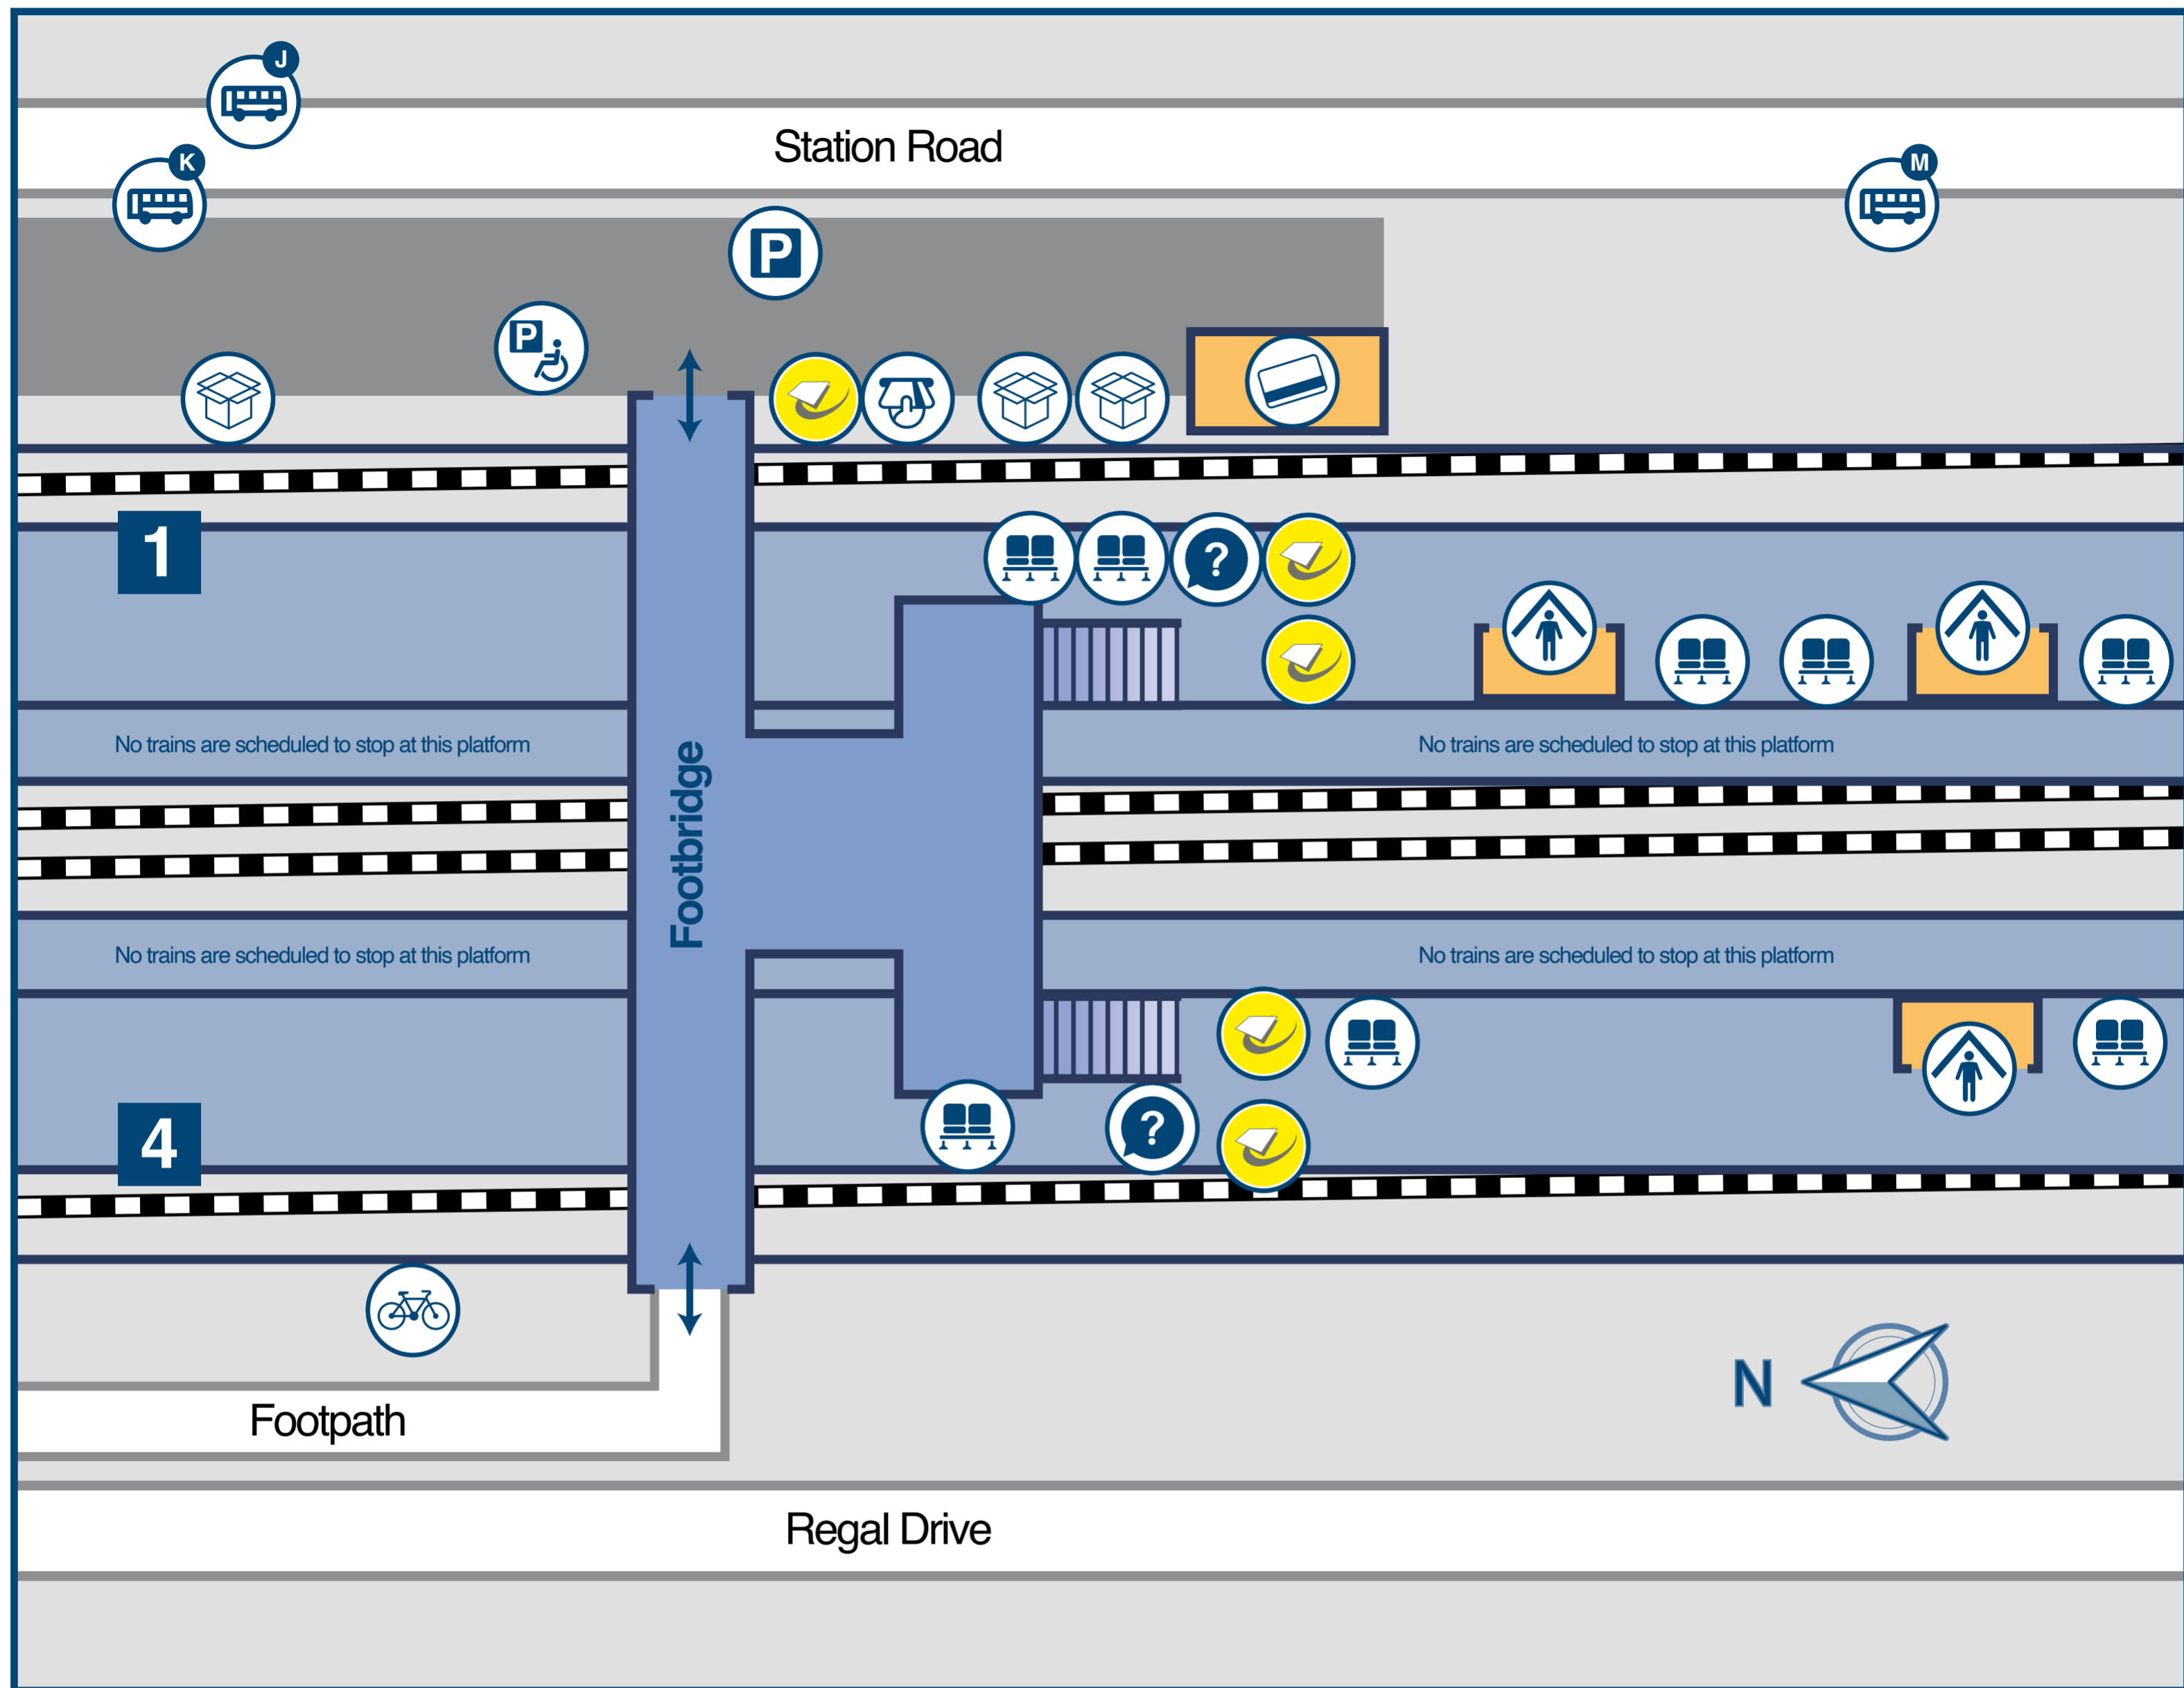

# New Southgate Station Plan

## Key

- |                                   |                  |                    |                |               |
|-----------------------------------|------------------|--------------------|----------------|---------------|
| <b>1</b> <b>4</b> Platforms 1 & 4 | Cycle Rack       | Help Point         | Seats          | Ticket Office |
| Bus Stops                         | Disabled Parking | Oyster Card Reader | Shelter        |               |
| Car Park                          | Entrance/Exit    | Parcel Hub         | Ticket Machine |               |